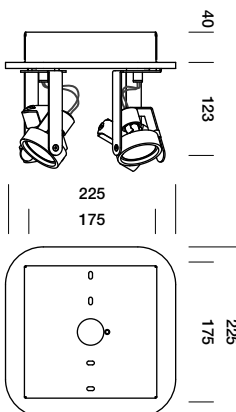

BANG 4 SQUARE

DESIGNED BY ALAIN MONNENS

tossB

PRODUCT INFORMATION

BANG 4 SQUARE 12V

LAMP TYPE	RETROFIT LED
FITTING	GU5.3
WATTAGE	10W
VOLTAGE	12V
GEAR	NOT INCLUDED
CLASS	1

ORDER CODE H15

ALUMINIUM	T38C2HAB
BLACK	T38C2HZL
WHITE	T38C2HWL

ORDER CODE H40

ALUMINIUM	T38C3HAB
BLACK	T38C3HZL
WHITE	T38C3HWL

BANG 4 SQUARE 230V

LAMP TYPE	RETROFIT LED
FITTING	GU10
WATTAGE	10W
VOLTAGE	230V
GEAR	-
CLASS	1

ORDER CODE

ALUMINIUM	T38C1HAB
BLACK	T38C1HZL
WHITE	T38C1HWL