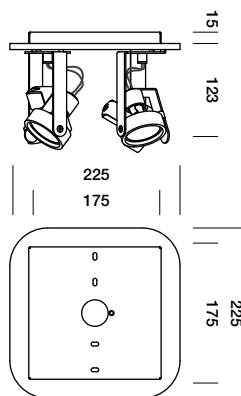

BANG 4 SQUARE

DESIGNED BY ALAIN MONNENS

tossB

PRODUCT INFORMATION

BANG 4 SQUARE 12V

LAMP TYPE	RETROFIT LED
FITTING	GU5.3
WATTAGE	10W
VOLTAGE	12V
GEAR	NOT INCLUDED
CLASS	1

ORDER CODE H15

ALUMINIUM	T38C2HAB
BLACK	T38C2HZL
WHITE	T38C2HWL

ORDER CODE H40

ALUMINIUM	T38C3HAB
BLACK	T38C3HZL
WHITE	T38C3HWL

BANG 4 SQUARE 230V

LAMP TYPE	RETROFIT LED
FITTING	GU10
WATTAGE	10W
VOLTAGE	230V
GEAR	-
CLASS	1

ORDER CODE

ALUMINIUM	T38C1HAB
BLACK	T38C1HZL
WHITE	T38C1HWL