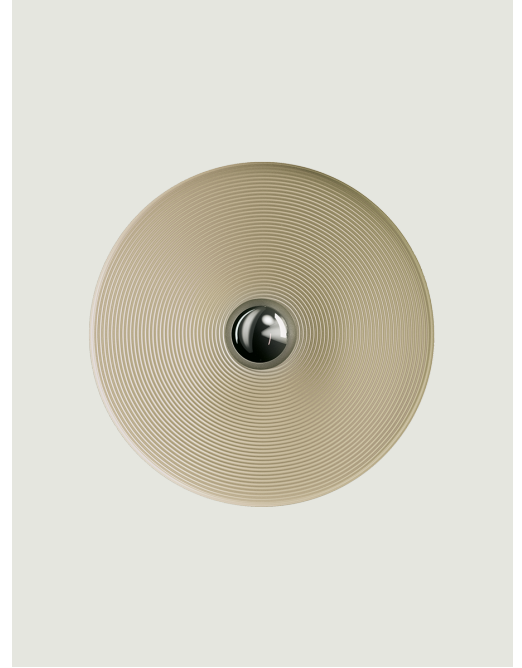

## Vinyl Model Vinyl large

Its dynamic design makes this decorative lamp perfect for public spaces. Spin the vinyl and enjoy the light!

### Vinyl large

### Structure: Metal

### Diffuser: Metal