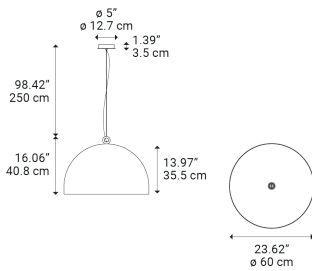

Urban Concrete 60

Light source

LED E27 G95
1 max 25 W

Inside diffuser: Metal

- White
- White
- White

Outside diffuser: Metal

- Pink Dust
- Tough Gray
- Soft Gray

Code

- 502007
- 502008
- 502009

Net weight: 9.00 kg

Parcels: 1

IP20

Energy Saving 

Dim 

Options of Urban Concrete

Urban Concrete 25