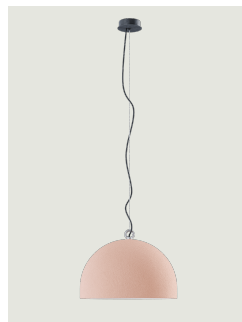

Urban Concrete 50