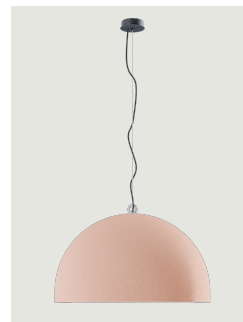

Urban Concrete 80