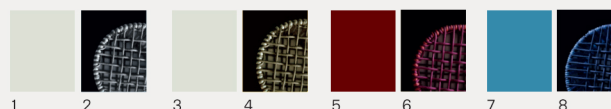

[En] — Metal, wood, rope: simple materials which reinvent commonly used objects. A collection of poufs and coffee tables made in metal rods and woven nautical cords, mixed together like the paints on an artist's palette. The reference to David Bowie's iconic Ziggy Stardust is no accident and relates to the irony in the idea of revolutionising the type of accessory furniture in the area for relaxing. The barrel and hourglass silhouettes come together to make up islands which expand: interweaving and volumes are enhanced in the coordination of the mixed colours of the cord, pointing to a new idea of furnishing accessory with endless possibilities of personalising the space. The two-tone plaited rope is an exclusive Saba combination.

Struttura

In trafilato verniciato diametro 8 mm con intreccio di cime di poliestere dal diametro di 6 mm. La finitura e le cime sono adatte per l'uso in ambiente esterno. Il piano superiore del tavolino è in MDF laccato h. 19 mm.

Structure

In coated wire drawn with diameter 8 mm with plaiting of 6 mm diameter of polyester ropes. Finishing and ropes are suitable for outdoor use. The upper top surface of the low table is in MDF h. 19 mm lacquered finish.

Tavolini - botte e clessidra / Low table - barrel and hourglass

Combinazione finitura piani + struttura & cime / Frame + top and ropes finish combo

- 1 Grigio chiaro / Light Grey / Gris clair / Gris claro
- 2 Grigio / Grey / Gris / Gris
- 3 Grigio chiaro / Light Grey / Gris clair / Gris claro
- 4 Canapa / Hemp / Chanvre / Cáñamo