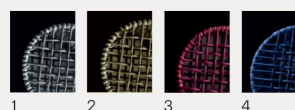

Structure

In coated wire drawn with diameter 8 mm with plaiting of 6 mm diameter of polyester ropes. Finishing and ropes are suitable for outdoor use. The upper top surface of the low table is in MDF h. 19 mm lacquered finish.

Tavolini - botte e clessidra / Low table - barrel and hourglass

Combinazione finitura piani + struttura & cime / Frame + top and ropes finish combo

- 1 Grigio chiaro / Light Grey / Gris clair / Gris claro
- 2 Grigio / Grey / Gris / Gris
- 3 Grigio chiaro / Light Grey / Gris clair / Gris claro
- 4 Canapa / Hemp / Chanvre / Cáñamo

- 5 Rosso Bordeaux / Red Bordeaux / Rouge Bordeaux / Rojo Burdeos
- 6 Bordeaux Arancio / Bordeaux Orange / Bordeaux Orange / Burdeos Naranja
- 7 Azzurro / Azure / Azur / Azul
- 8 Azzurro / Azure / Azur / Azul

Pouf - botte e clessidra / Pouf - barrel and hourglass

Finitura cime / Ropes finish

- 1 Grigio / Grey / Gris / Gris
- 2 Canapa / Hemp / Chanvre / Cáñamo
- 3 Bordeaux Arancio / Bordeaux Orange / Bordeaux Orange / Burdeos Naranja
- 4 Azzurro / Azure / Azur / Azul