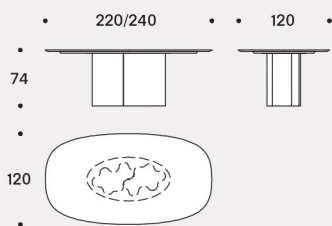

Teatro Magico is a new chapter in which Saba narrates of the table object through its aesthetic codes.

Structure

In lacquered rigid polyurethane with painted iron ballast plates.

Top

In lacquered MDF top thickness 30 mm, connected to the base with a painted iron. Or in marble top thickness 20 mm on MDF plate thickness 20 mm, connected to the base with a painted iron.

An ultra-compact felt is supplied to protect the floor.

Tavoli in Marmo / Marble tables

Tavoli tondi / Round tables

Top in marmo / Marble top

1

1 Pearl

Tavoli ovali / Oval tables

(versione basi unite / united bases version)