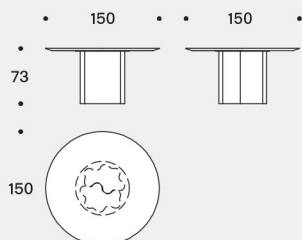

Tavoli Laccati / Lacquered Tables

Tavoli tondi / Round tables