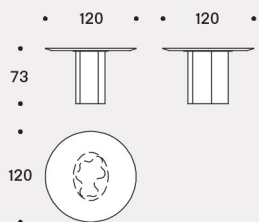

Tavoli Laccati / Lacquered Tables

Tavoli tondi / Round tables