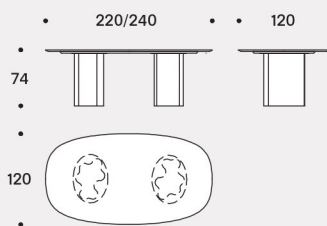

(versione basi separate / separate bases version)