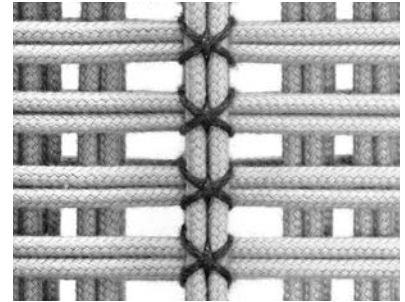

The frames are powder painted in matt white and black nickel with a specific treatment for outdoor use.

Variants and types

Cord weave available in the following colours:

- Matt ecru (col. 23);
- Matt anthracite grey (col. 03);
- Glossy silver grey (col. 04);
- Glossy English green (col. 17);
- Glossy orange (col. 11).

S069 = matt painted black nickel X101

FINISHES

FIND OUT MORE

NEIL TWIST CHAIR & STOOL

ABACUS

NEIL TWIST CHAIR

Contrasting stitching detail in glossy anthracite colour.

NEIL TWIST STOOL H65