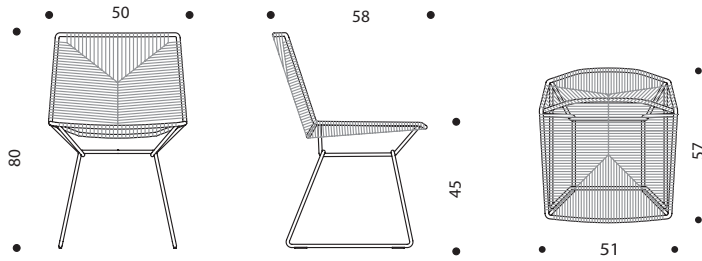

NEIL TWIST CHAIR & STOOL

ABACUS

NEIL TWIST CHAIR

Contrasting stitching detail in glossy anthracite colour.