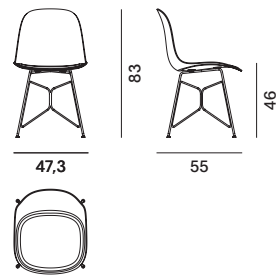

---

butterfly base