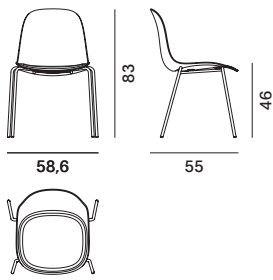

Abacus

4-legged base stackable