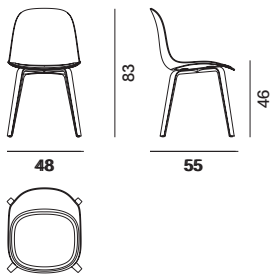

4-legged wood base