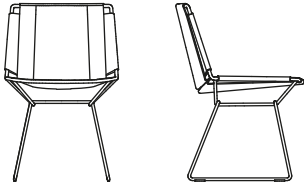

NEIL DENIM

L50 D58 H80
seat H45