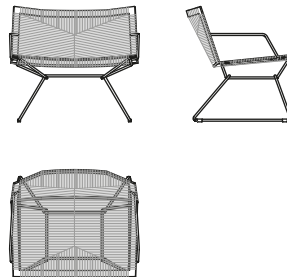

## NEIL TWIST STOOL

**H65**  
L50 D58 H96 cm  
seat H65 cm

**H78**  
L50 D58 H107 cm  
seat H78 cm

## NEIL TWIST ARMCHAIR

**no armrests**  
L75.2 D66 H71 cm seat H41.3 cm

**with armrests**  
L79.6 D66 H71 cm seat H41.3 cm