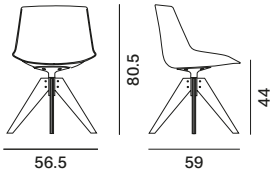

**Abacus**

**Flow Chair**

**White or black shell version**

VN 4-legged steel base

padded shell (countershell)

height-adjustable  
5-point-star base on castors

padded shell (countershell)

**Flow Chair Color**