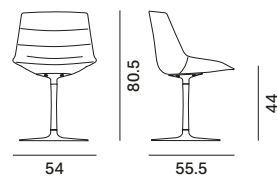

### Flow Chair Textile

VN 4-legged steel base

base with central leg

VN 4-legged oak base

4-legged oak base

4-legged cross base and cross oak base