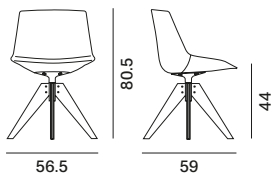

Abacus

Flow Chair Leather

VN 4-legged steel base

base with central leg