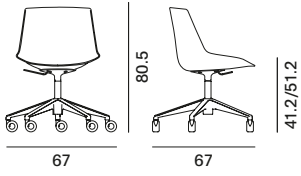

**Abacus**

**Flow Chair**

**White or black shell version**

VN 4-legged steel base

padded shell (countershell)

height-adjustable  
5-point-star base on castors

padded shell (countershell)

**Flow Chair Color**