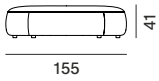

---

armrest L70 L/R

armrest L110 L/R