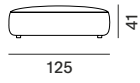

## COLOUR VARIANTS FOR BACKS

The backs are available in two colour variants:

- powder coated matt white;
- powder coated matt lead black.

---

**CosyOutdoor | single module/pouf**

---

seating module S

seating module M