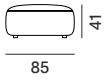

## COLOUR VARIANTS FOR BACKS

The backs are available in two colour variants:

- powder coated matt white;
- powder coated matt lead black.

---

**CosyOutdoor | single module/pouf**

---

seating module S

seating module M