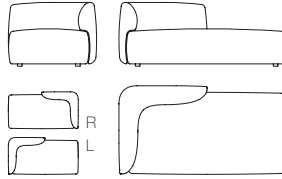

**one-sided backrest L125
only for Island modules**
L125 D33 H66

**one-sided backrest L170
only for Island modules**
L170 D33 H66

**two-sided backrest L85
only for Island modules**
L85 D38 H66

**two-sided backrest L125
only for Island modules**
L125 D38 H66

**two-sided backrest L170
only for Island modules**
L170 D38 H66

COSY CURVE

seating module Curve S
L155 D85 H40

seating module Curve M
L205 D85 H40

one-sided backrest - only for Curve modules
L175 D33 H66

COSY

2S SOFA

L195 D100 cm
low back H70 / high back H80 cm
seat H40 D85 cm

PADDED MODULAR ELEMENT S

L175 D100 H70 cm
seat H40 D85 cm

3S SOFA

L235 D100 cm
low back H70 / high back H80 cm
seat H40 D85 cm

PADDED MODULAR ELEMENT M

L185 D100 cm
low back H70 / high back H80 cm
seat H40 D85 cm

L185 D140
low back H70 / high back H80 cm
seat H40 D125 cm

DEEP SOFA

L195 D140 H70 cm
seat H40 D125 cm

PADDED MODULAR ELEMENT L

L185 D100 cm
L225 D100 cm
low back H70 / high back H80
seat H40 D85 cm