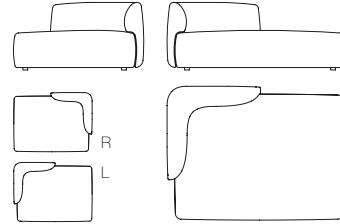

**one-sided backrest L125
only for Island modules**
L125 D33 H66

**one-sided backrest L170
only for Island modules**
L170 D33 H66

**two-sided backrest L85
only for Island modules**
L85 D38 H66

**two-sided backrest L125
only for Island modules**
L125 D38 H66

**two-sided backrest L170
only for Island modules**
L170 D38 H66

COSY CURVE

seating module Curve S
L155 D85 H40

seating module Curve M
L205 D85 H40

one-sided backrest - only for Curve modules
L175 D33 H66

COSY

2S SOFA

L195 D100 cm
low back H70 / high back H80 cm
seat H40 D85 cm

PADDED MODULAR ELEMENT S

L175 D100 H70 cm
seat H40 D85 cm

3S SOFA

L235 D100 cm
low back H70 / high back H80 cm
seat H40 D85 cm

PADDED MODULAR ELEMENT M

L185 D100 cm
low back H70 / high back H80 cm
seat H40 D85 cm

L185 D140
low back H70 / high back H80 cm
seat H40 D125 cm

DEEP SOFA

L195 D140 H70 cm
seat H40 D125 cm

PADDED MODULAR ELEMENT L

L185 D100 cm
L225 D100 cm
low back H70 / high back H80
seat H40 D85 cm