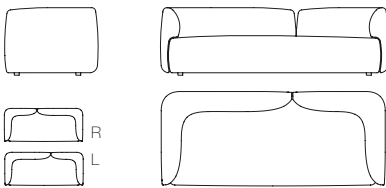

**one-sided backrest L125
only for Island modules**
L125 D33 H66

**one-sided backrest L170
only for Island modules**
L170 D33 H66

**two-sided backrest L85
only for Island modules**
L85 D38 H66

**two-sided backrest L125
only for Island modules**
L125 D38 H66

**two-sided backrest L170
only for Island modules**
L170 D38 H66

COSY CURVE

seating module Curve S
L155 D85 H40

seating module Curve M
L205 D85 H40

one-sided backrest - only for Curve modules
L175 D33 H66

COSY

2S SOFA

L195 D100 cm
low back H70 / high back H80 cm
seat H40 D85 cm

PADDED MODULAR ELEMENT S

L175 D100 H70 cm
seat H40 D85 cm

3S SOFA

L235 D100 cm
low back H70 / high back H80 cm
seat H40 D85 cm

PADDED MODULAR ELEMENT M

L185 D100 cm
low back H70 / high back H80 cm
seat H40 D85 cm

L185 D140
low back H70 / high back H80 cm
seat H40 D125 cm

DEEP SOFA

L195 D140 H70 cm
seat H40 D125 cm

PADDED MODULAR ELEMENT L

L185 D100 cm
L225 D100 cm
low back H70 / high back H80
seat H40 D85 cm