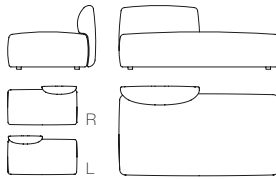

PADDED MODULAR ELEMENT S

L175 D100 H70 cm
seat H40 D85 cm