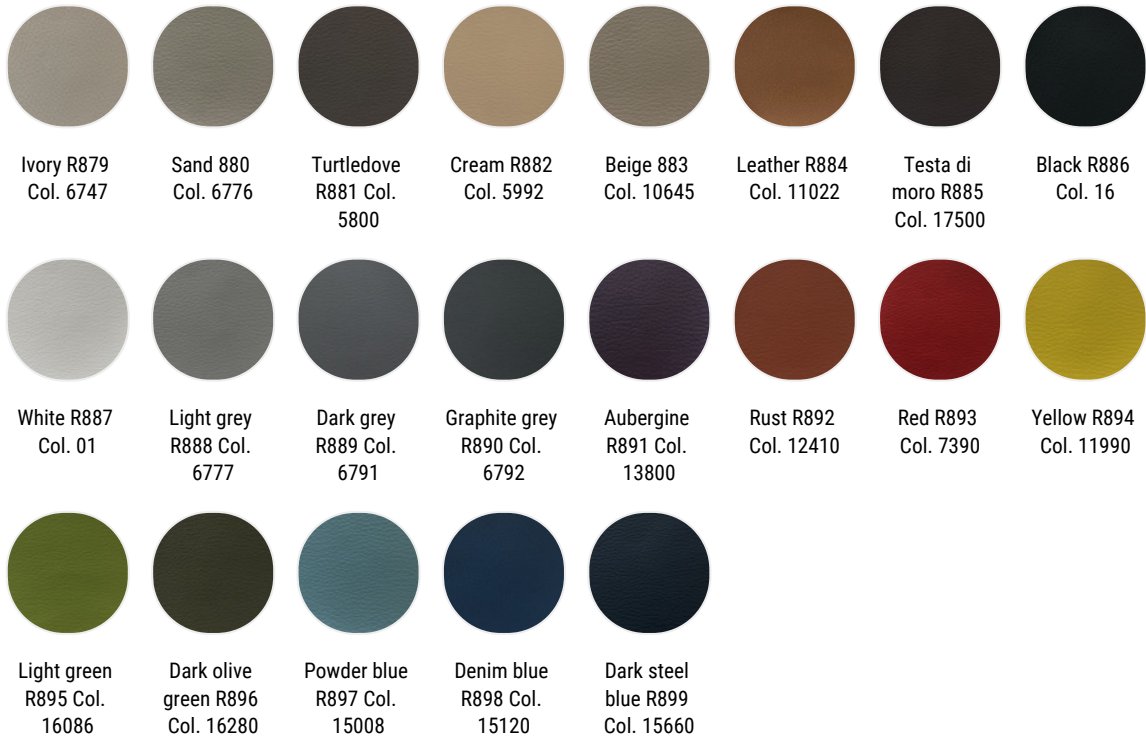

white/beige
R850 Col. 11

grey/sand
R846 Col. 07

light grey
R849 Col. 10

light
grey/anthracite
grey R848 Col.
09

anthracite
grey/light
blue R847
Col. 08

light
blue/grey
R855 Col. 19

powder
pink/grey
R856 Col. 21

water-
green/military
green R853
Col. 17

orange/grey
R852 Col. 15

water-
green/grey
R854 Col. 18

Time TL15

Anima

Garc

Sand

white R445
Col. 002

blue-green
R436 Col. 008

green-rust
R437 Col. 009

burgundy-
orange R438
Col. 010

orange-light
blue R439
Col. 011

Savanna

R590 Col. 152 R589 Col. 122 R593 Col. 622 R592 Col. 442 R591 Col. 262

Hero

Mustard yellow R577 Col. 441 Antique pink R578 Col. 0511 Coral red R579 Col. 0541 Brick-red R587 Col. 481 Sage R580 Col. 931 Graphite grey R586 Col. 991 Dark grey - back R588 Col. 791 Medium grey R582 Col. 141

orange R485
Col. 458.009

yellow R486
Col. 458.010

green R487
Col. 458.011

light blue
R488 Col.
458.012

light grey
R489 Col.
458.040

dark grey
R490 Col.
458.060

William

white-light
grey R375
Col. 423.080