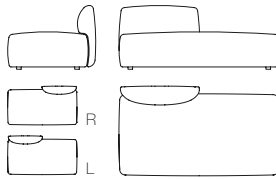

**two-sided backrest L85  
only for Island modules**  
L85 D38 H66

**two-sided backrest L125  
only for Island modules**  
L125 D38 H66

**two-sided backrest L170  
only for Island modules**  
L170 D38 H66

**COSY CURVE**

**seating module Curve S**  
L155 D85 H40

**seating module Curve M**  
L205 D85 H40

**one-sided backrest - only for Curve modules**  
L175 D33 H66

**COSY**

**2S SOFA**

L195 D100 cm  
low back H70 / high back H80 cm  
seat H40 D85 cm

**PADDED MODULAR ELEMENT S**

L175 D100 H70 cm  
seat H40 D85 cm

**3S SOFA**

L235 D100 cm  
low back H70 / high back H80 cm  
seat H40 D85 cm

**PADDED MODULAR ELEMENT M**

L185 D100 cm  
low back H70 / high back H80 cm  
seat H40 D85 cm