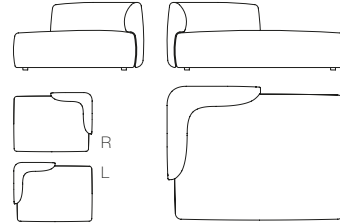

**two-sided backrest L85  
only for Island modules**  
L85 D38 H66

**two-sided backrest L125  
only for Island modules**  
L125 D38 H66

**two-sided backrest L170  
only for Island modules**  
L170 D38 H66

**COSY CURVE**

**seating module Curve S**  
L155 D85 H40

**seating module Curve M**  
L205 D85 H40

**one-sided backrest - only for Curve modules**  
L175 D33 H66

**COSY**

**2S SOFA**

L195 D100 cm  
low back H70 / high back H80 cm  
seat H40 D85 cm

**PADDED MODULAR ELEMENT S**

L175 D100 H70 cm  
seat H40 D85 cm

**3S SOFA**

L235 D100 cm  
low back H70 / high back H80 cm  
seat H40 D85 cm

**PADDED MODULAR ELEMENT M**

L185 D100 cm  
low back H70 / high back H80 cm  
seat H40 D85 cm

L185 D140  
low back H70 / high back H80 cm  
seat H40 D125 cm

**DEEP SOFA**

L195 D140 H70 cm  
seat H40 D125 cm

**PADDED MODULAR ELEMENT L**

L185 D100 cm  
L225 D100 cm  
low back H70 / high back H80  
seat H40 D85 cm