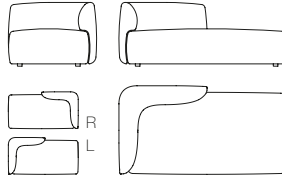

**two-sided backrest L85  
only for Island modules**  
L85 D38 H66

**two-sided backrest L125  
only for Island modules**  
L125 D38 H66

**two-sided backrest L170  
only for Island modules**  
L170 D38 H66

**COSY CURVE**

**seating module Curve S**  
L155 D85 H40

**seating module Curve M**  
L205 D85 H40

**one-sided backrest - only for Curve modules**  
L175 D33 H66

**COSY**

**2S SOFA**

L195 D100 cm  
low back H70 / high back H80 cm  
seat H40 D85 cm

**PADDED MODULAR ELEMENT S**

L175 D100 H70 cm  
seat H40 D85 cm

**3S SOFA**

L235 D100 cm  
low back H70 / high back H80 cm  
seat H40 D85 cm

**PADDED MODULAR ELEMENT M**

L185 D100 cm  
low back H70 / high back H80 cm  
seat H40 D85 cm

L185 D140  
low back H70 / high back H80 cm  
seat H40 D125 cm

**DEEP SOFA**

L195 D140 H70 cm  
seat H40 D125 cm

**PADDED MODULAR ELEMENT L**

L185 D100 cm  
L225 D100 cm  
low back H70 / high back H80  
seat H40 D85 cm