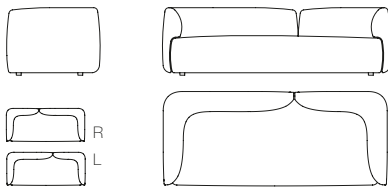

3S SOFA

L235 D100 cm
low back H70 / high back H80 cm
seat H40 D85 cm