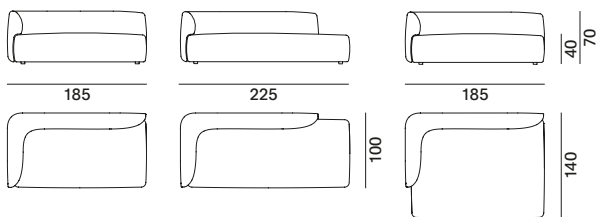

padded modular element XL - left L