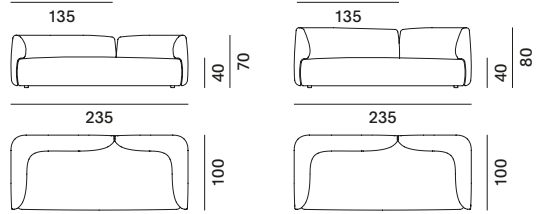

COSY LOW TABLE 1

Structure and finish: Cosy Low Table 1 produced in curved aluminium, thickness 6mm, matt painted with epoxy powders in the colours white or graphite grey.

Cosy

2S sofa

deep sofa

visavi sofa

padded modular element M - left L

padded modular element XL - left L

3S sofa - left L

paolina sofa - left L

padded modular element S - left L

padded modular element L - left L

padded corner and intermediate modular elements