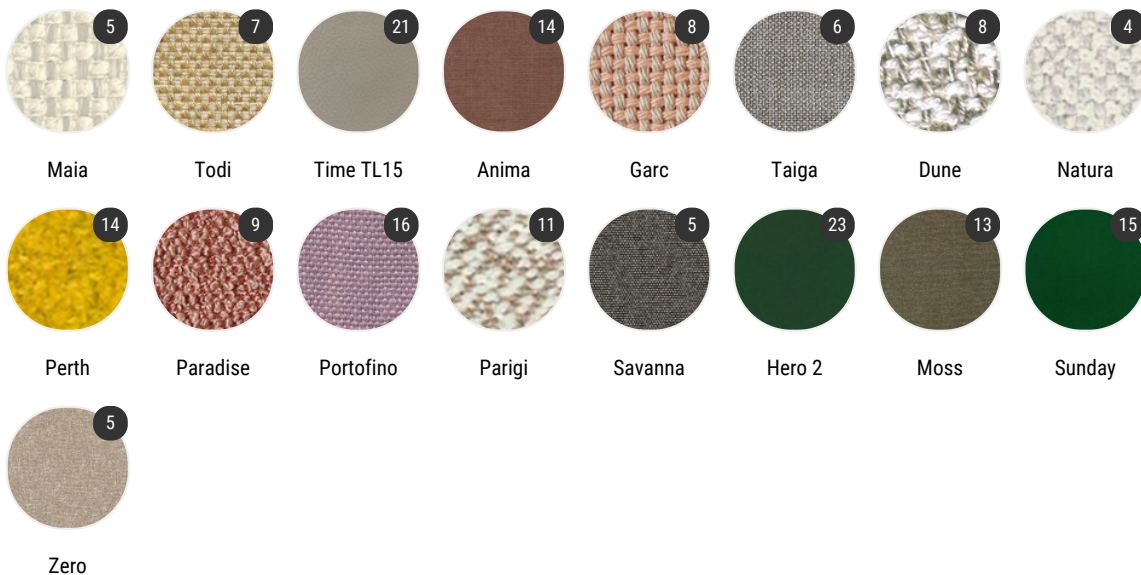

Finishing

The number in the dot corresponds to the number of colour/material finish.

Here below, in the section FINISH OPTIONS, please note all the colours of the materials used for this product.

SOFAS AND MODULES

Cover