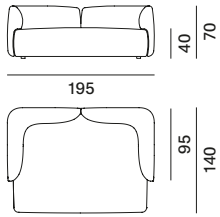

COSY LOW TABLE 1

Structure and finish: Cosy Low Table 1 produced in curved aluminium, thickness 6mm, matt painted with epoxy powders in the colours white or graphite grey.

Cosy

2S sofa

deep sofa

visavi sofa

padded modular element M - left L

padded modular element XL - left L

3S sofa - left L

paolina sofa - left L

padded modular element S - left L

padded modular element L - left L

padded corner and intermediate modular elements