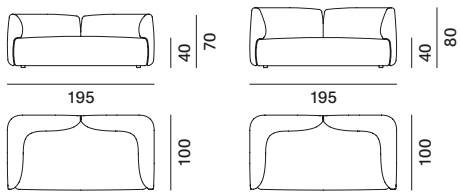

Cosy

2S sofa