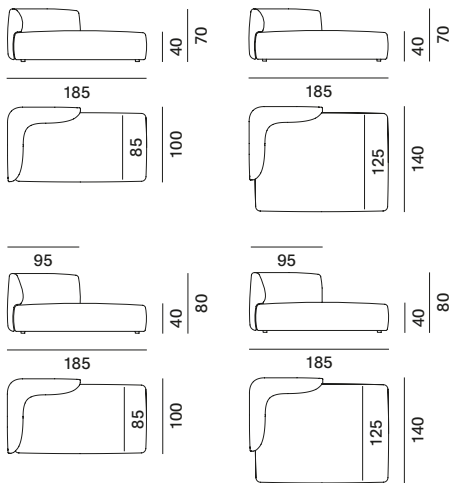

COSY LOW TABLE 1

Structure and finish: Cosy Low Table 1 produced in curved aluminium, thickness 6mm, matt painted with epoxy powders in the colours white or graphite grey.

Cosy

2S sofa

deep sofa

visavi sofa

padded modular element M - left L

padded modular element XL - left L

3S sofa - left L

paolina sofa - left L

padded modular element S - left L

padded modular element L - left L

padded corner and intermediate modular elements