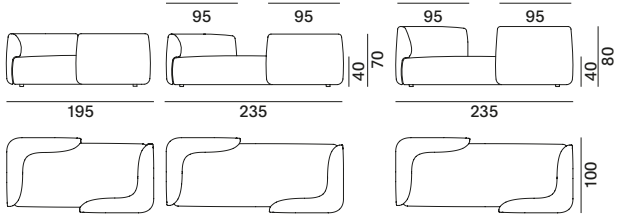

COSY LOW TABLE 1

Structure and finish: Cosy Low Table 1 produced in curved aluminium, thickness 6mm, matt painted with epoxy powders in the colours white or graphite grey.

Cosy

2S sofa

deep sofa

visavi sofa

padded modular element M - left L

padded modular element XL - left L

3S sofa - left L

paolina sofa - left L

padded modular element S - left L

padded modular element L - left L

padded corner and intermediate modular elements