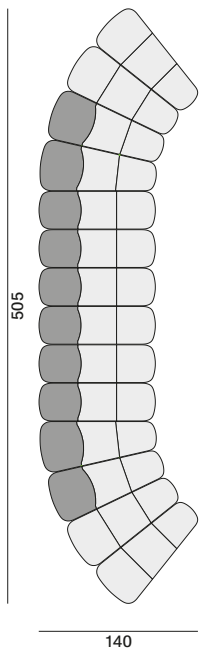

## MODULES AND ACCESSORIES

The system includes the following modules: straight module with backrest, module for external curve, module for inside curve, straight pouf module, curved pouf module.

The Array system is completed with three coffee tables in wood with veneer in the finishes bleached oak, brown oak and canaletto walnut. Available in two variants: freestanding coffee table and side table to be inserted between the padded modules.

## Abacus

straight module with backrest

module for external curve

module for inside curve

straight pouf module

curved pouf module

coffee tables

side table

**Abacus**

**examples of compositions**

straight module with backrest

module for external curve

module for inside curve

straight pouf module

curved pouf module

COMPOSITION A

COMPOSITION B

COMPOSITION C

COMPOSITION D