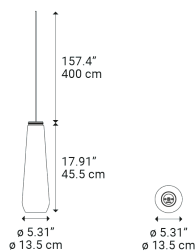

Glass Drop

Light source

LED E27
1 max 25 W

Diffuser: Blown glass

	Code
White	504001
Chrome	504002

Net weight: 1.77 kg

Parcels: 2

IP20

Energy Saving

Dim

ERC

Cluster suspension lamps must be installed on a *canopy*: find out more on lodes.com/en/canopies