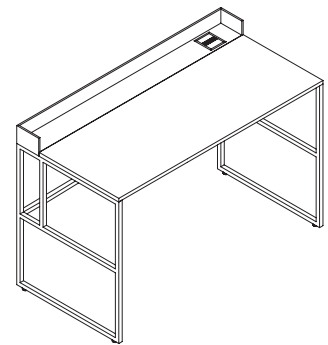

20.VENTI HOME LIGHT