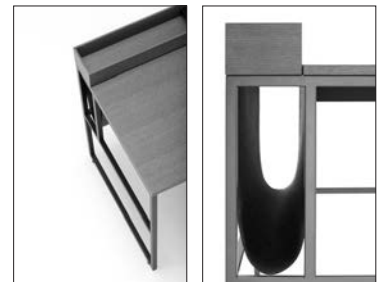

#### Sizes and types

Desk in one size, length 120 cm, depth 60 cm, height 75 cm with adjustable aluminum foot with range +/- 1 cm.

- **20.Venti Home:** the home working desk has a small drawer that can be accessed through a flap door on the desktop with hydraulic lift; it can be used as a little compartment for small everyday items, stationery, smartphones or tablets. A valet tray made with oak veneered medium density fibre panels, brushed and open pore, in the colours bleached, light and anthracite oak. The front of the desk is notable for its Divina Melange cloth bag, which combines the functionality of a little space for storing objects or magazines with the iconic image of a soft, domestic, and textural object.
- **20.Venti Home Light:** the home working desk is equipped with an aluminum opening for cable management, matt white painted on the white painted tables and matt black painted for the black nickel and bronze versions. A steel cable collection spring, available in the colours black and white, is available as optional accessory.

# 20.VENTI HOME - HOME LIGHT

**20.VENTI HOME**

**20.VENTI HOME LIGHT**

**20.VENTI HOME**

**20.VENTI HOME LIGHT**