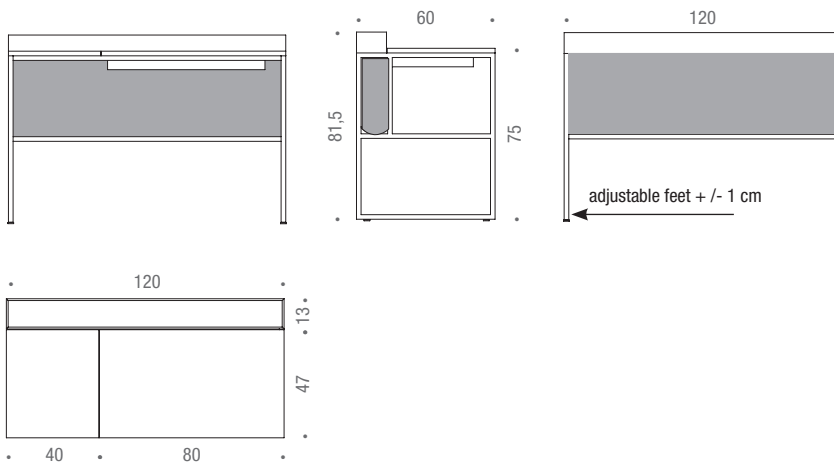

20.VENTI HOME