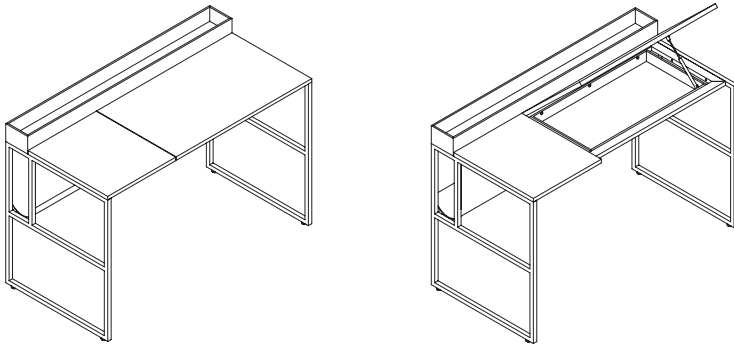

20.VENTI HOME - HOME LIGHT

20.VENTI HOME