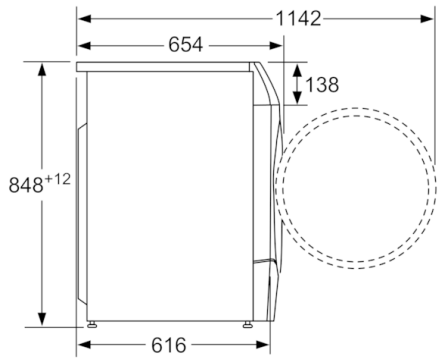

Technical Information

- Slide-under installation
- integrated 32 cm porthole, chrome, blackgrey with 130° opening door
- Left hinged door
- Dimensions (H x W): 84.8 cm x 59.8 cm
- Appliance depth: 61.6 cm
- Appliance depth incl. door: 65.4 cm
- Appliance depth with open door: 114.2 cm

^{**} Values are rounded.

Serie | 6, Washer dryer, 10/6 kg, 1400 rpm
WDU28561GB

measurements in mm

measurements in mm