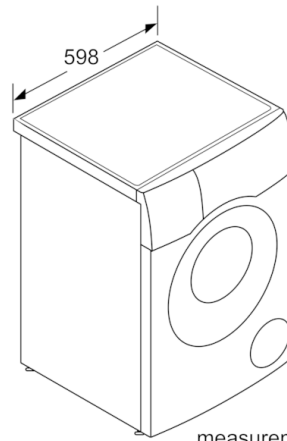

Technical Information

- Slide-under installation
- integrated 32 cm porthole, chrome, blackgrey with 130° opening door
- Left hinged door
- Dimensions (H x W): 84.8 cm x 59.8 cm
- Appliance depth: 61.6 cm
- Appliance depth incl. door: 65.4 cm
- Appliance depth with open door: 114.2 cm

^{**} Values are rounded.

Serie | 6, Washer dryer, 10/6 kg, 1400 rpm
WDU28561GB

measurements in mm

measurements in mm