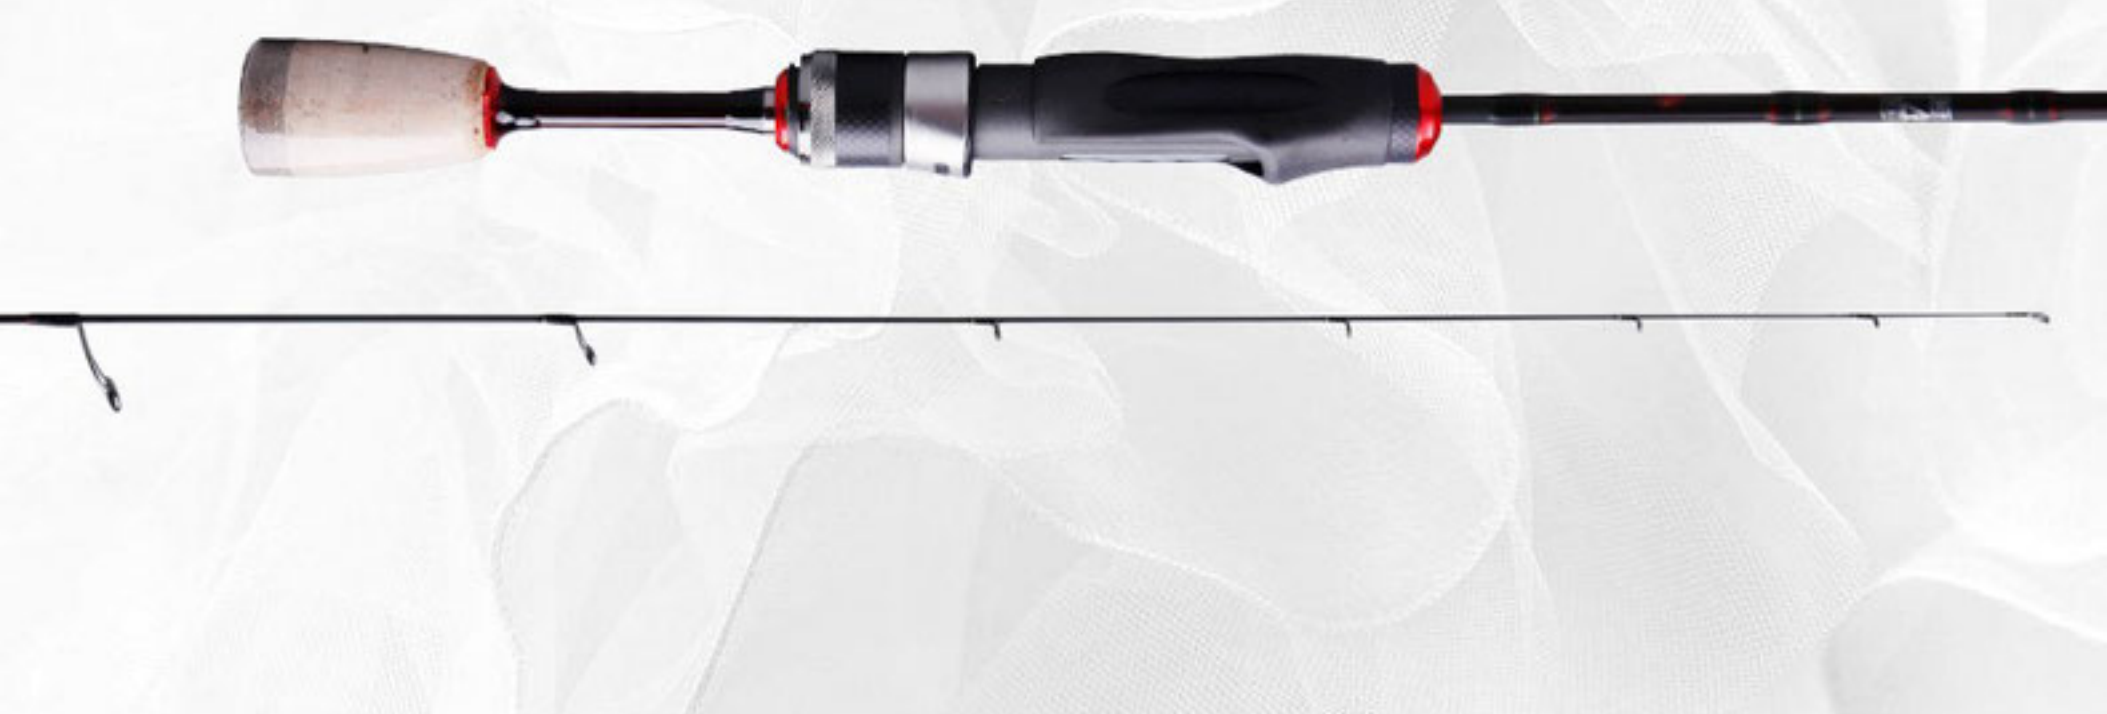

Ultra-light
NEW TETON
TTS53UL

MODEL	HANDLE	LENGTH	SECTION	TOP DIA.	BOTTOM DIA.	FOLDED LENGTH	LURE	LINE	WEIGHT
TTS53UL	SPINNING	1.59m	1.5	1mm	5.5mm	143cm	1-7g	2-6lb	74g

maybe little error because of manual measurement

FUJI TVS Reel Seat

FUJI KLAG Ring

Cork Handle Part

Toray Carbon Fiber

FUJI Top Ring

1.5 SECTION