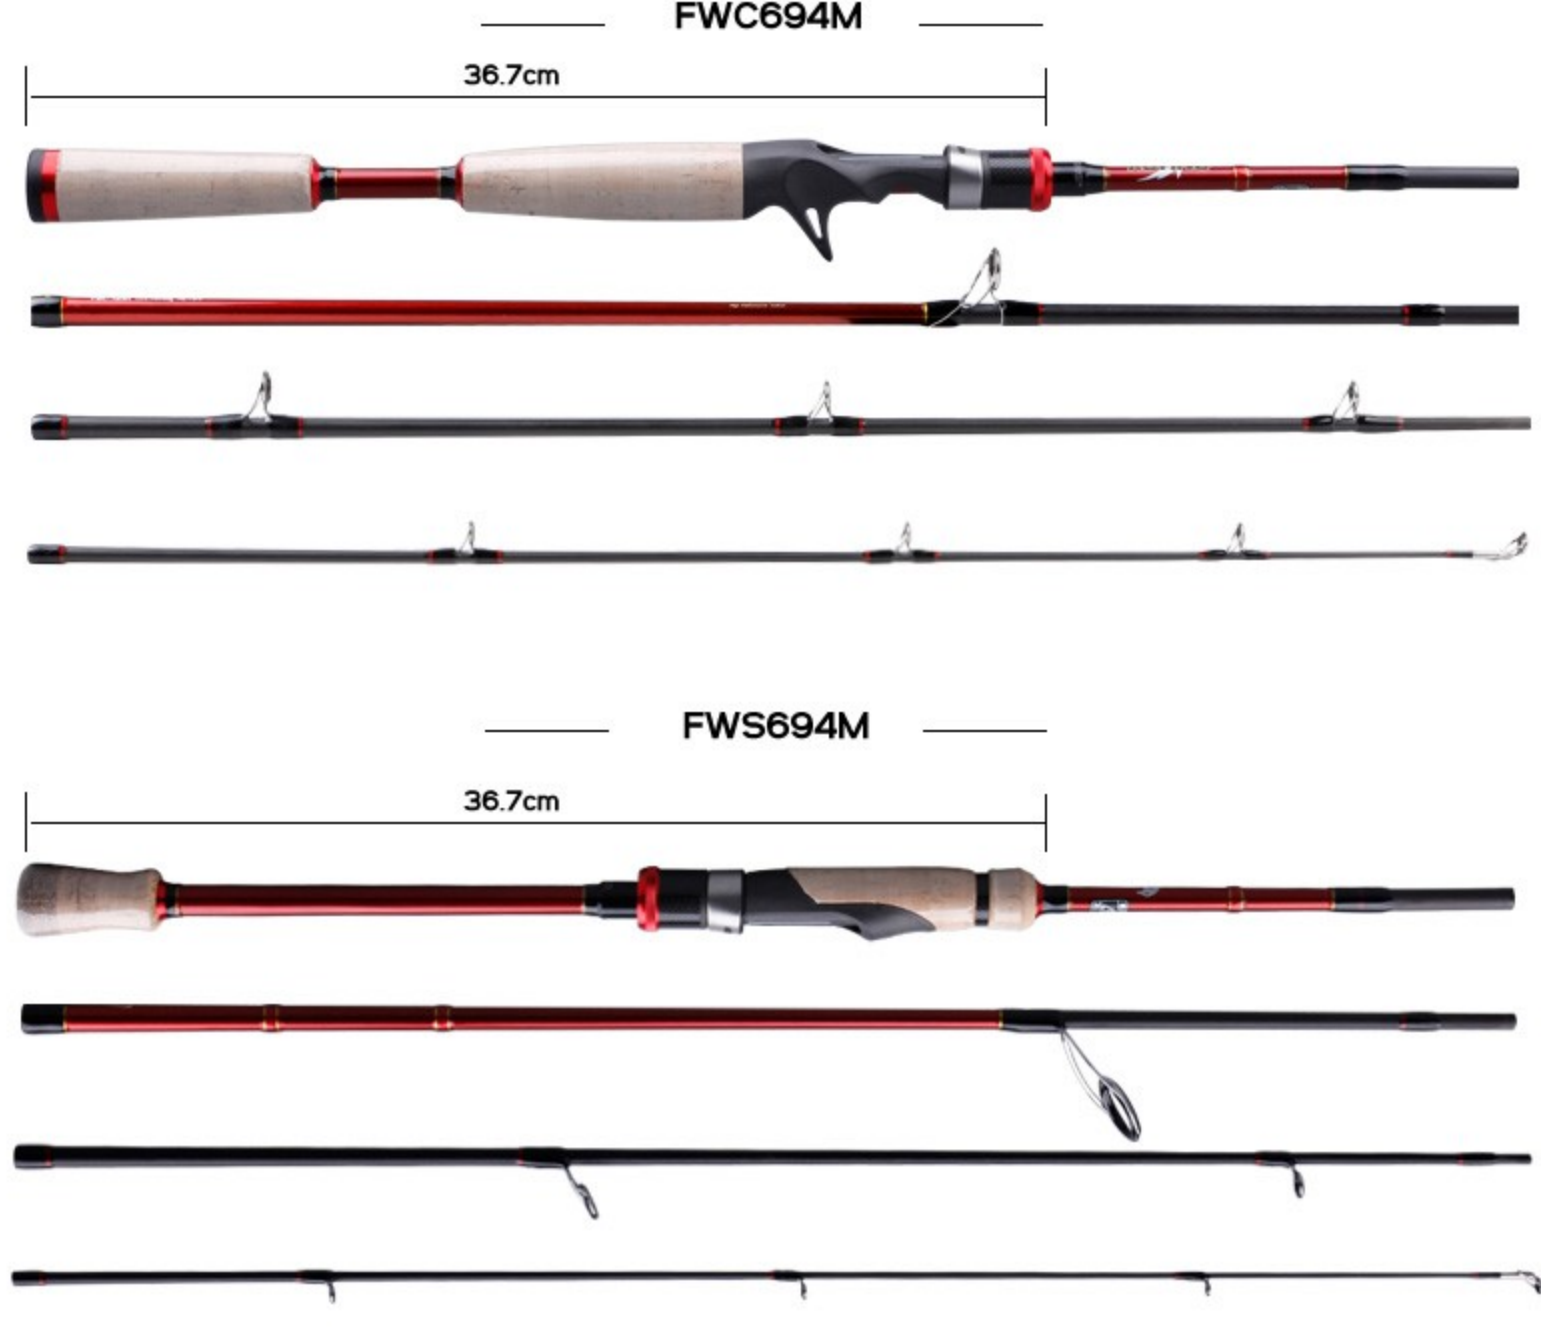

DO WHAT YOU WANT
Freestyle Walker

MAYBE LITTLE ERROR BECAUSE OF MANUAL MEASUREMENT

model	handle	Length	Top diameter	Bottom diameter	Weight	Lure	Line	Folded Length	Sections	Softness
FWC694M	Casting	2.07m	1.85mm	11.8mm	139g	1/4-3/4oz	10-16LB	52cm	4	Medium
FWS694M	spinning	2.07m	1.85mm	11.8mm	115g	1/4-3/4oz	10-16LB	52cm	4	Medium

DETAILS

FWS694M
FUJI Rings

FWC694M
FUJI Rings

FUJI Top Rings

FWS694M
TORAY Carbon

FWC694M
TORAY Carbon

FWS694M
FUJI VSS Reel Seat

FWC694M
FUJI ACS Reel Seat