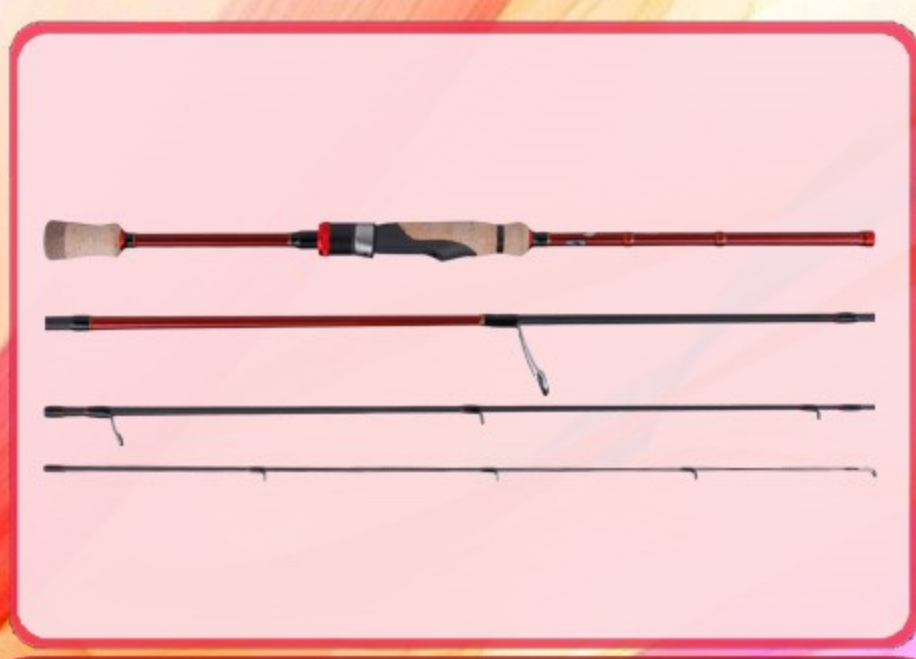

Freestyle Walker

MEASURE THE WORLD WITH LURE

FWC704L(Casting)

FWS704L(Spinning)

2.1m(7'0")	Length	2.1m(7'0")
1.38mm	Top Diameter	1.38mm
9.5mm	Bottom Diameter	9.5mm
2-10g	lure weight	2-10g
3-8lb	line	3-8lb
83g	Weight	80g
4	Sections	4
Toray	Carbon Fiber	Toray

FUJI Rings

casting

spinning

FUJI Reel Seat

casting

spinning

Interface & Toray Carbon Fiber

Package

casting

spinning