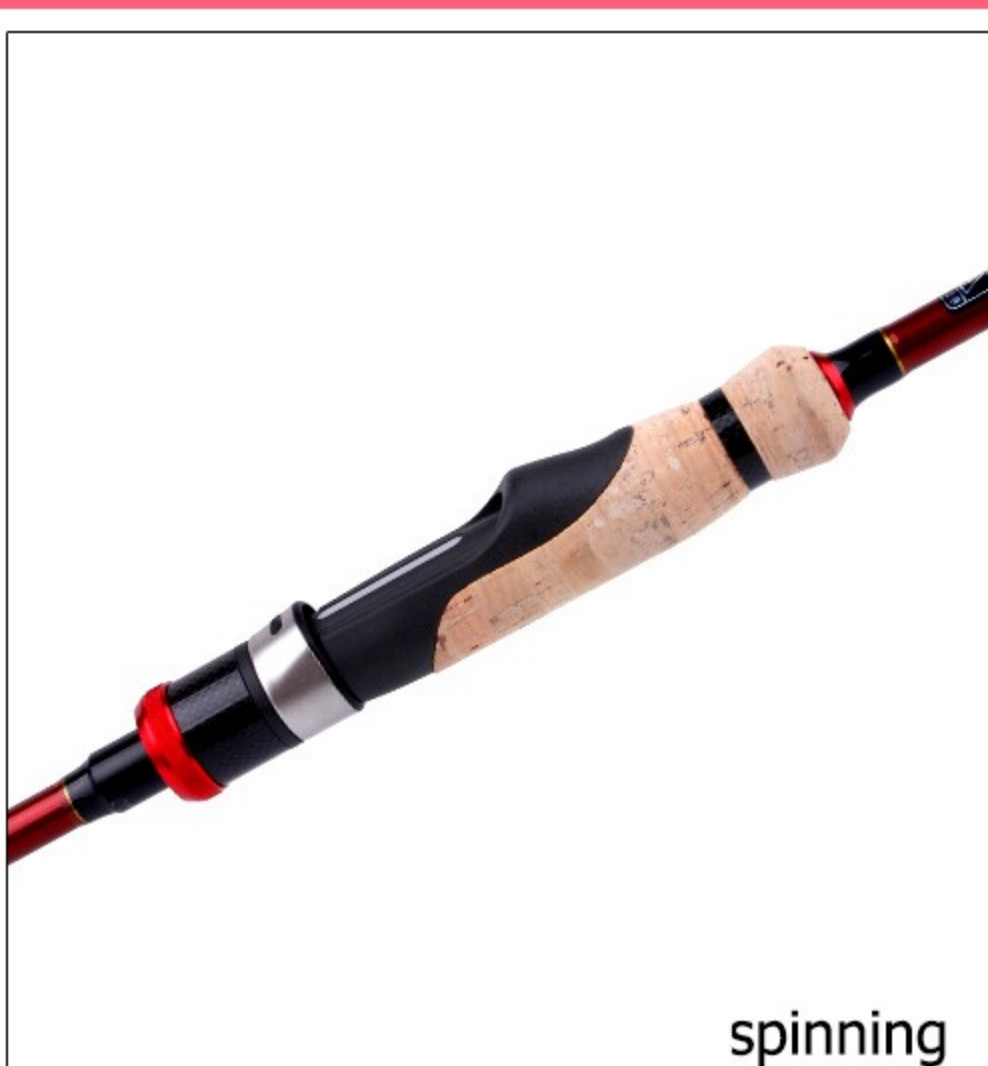

casting

spinning