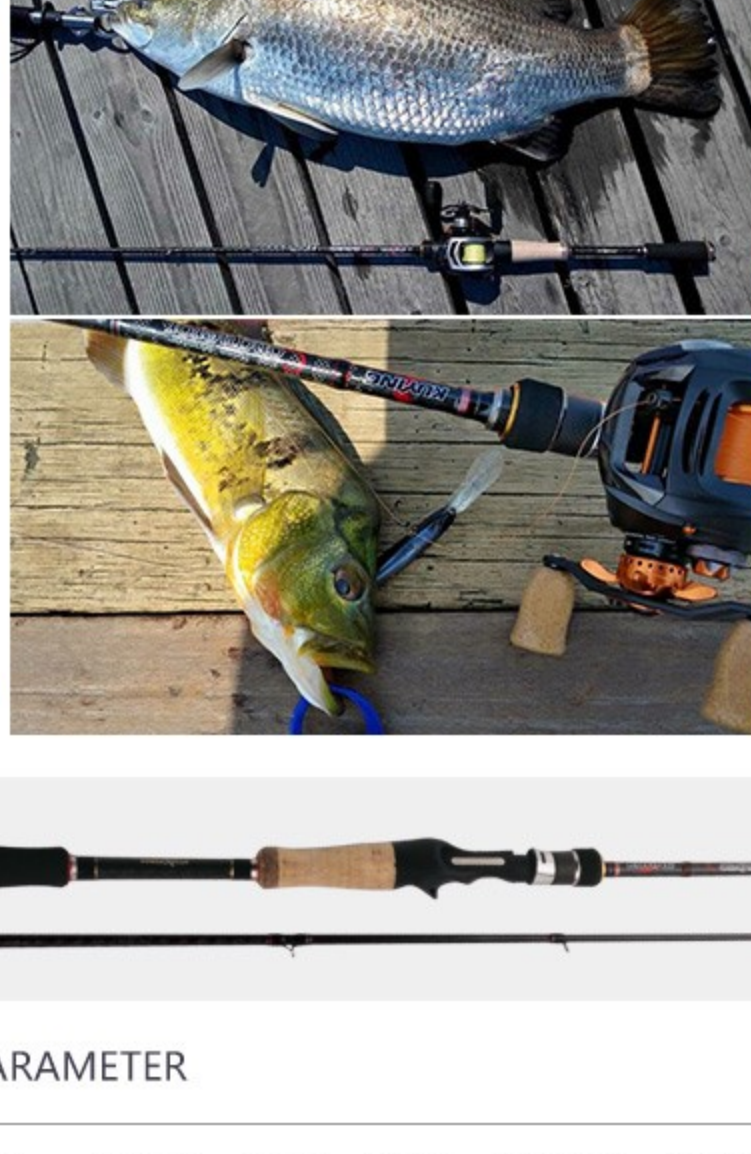

# For Bass Master Conqueror

## PARAMETER

MAYBE ERROR BECAUSE OF MANUAL MEASUREMENT

MODEL	HANDLE	LENGTH	TOP DIA.	BOTTOM DIA.	LURE(OZ)	LINE(LB)	ACTION	FOLDED LENGTH	SECTION	WEIGHT
CQC662M	CASTING	1.98m	1.7mm	11.5mm	1/4-3/4	10-16	FAST	103cm	2	114.5g
CQS672ML	SPINNING	2.01m	1.8mm	12mm	1/8-3/8	5-10	FAST	104cm	2	98g
CQC692ML	CASTING	2.07m	1.65mm	11mm	1/8-3/8	5-14	FAST	107cm	2	111g
CQC692MH	CASTING	2.07m	1.7mm	11.5mm	1/4-1	12-20	FAST	107cm	2	132g