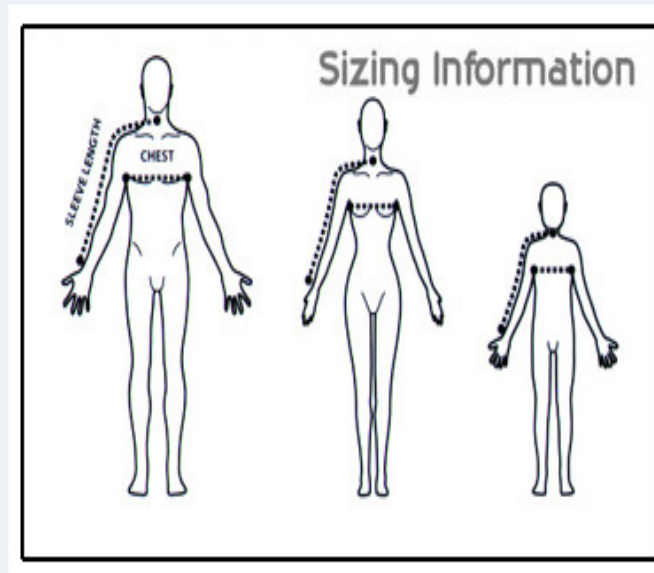

Sizing Information

SIZING CHART GUIDE LINE

Print

	SIZE	XS	S	M	L	XL	2XL	3XL	4XL
ADULT	CHEST	34	36	38-40	42-44	46	48-50	52	54-56
	WAIST	24	26-28	30-32	34-36	38-40	42-44	46-48	50-52
LADIES	CHEST	32-33	34-35	36-37	38-39	40-41	42-43		
	WAIST	24-25	26-27	28-29	30-31	32-33	34-35		
YOUTH	RANGE		8	10	12	14			
	CHEST		25	28	30	32			
	WAIST		24	26	28	30			

1. Chest measurement. Measure approx 1" from your underarm and across the shoulder blades. The women are to measure at the fullest part of their bust.
2. Waist measurement. Measure loosely at the middle of your body.

Please Note: This is only a guide line to assist our customers when placing an order, however, we strongly recommend that sizing samples are used to get the proper fit for each style.