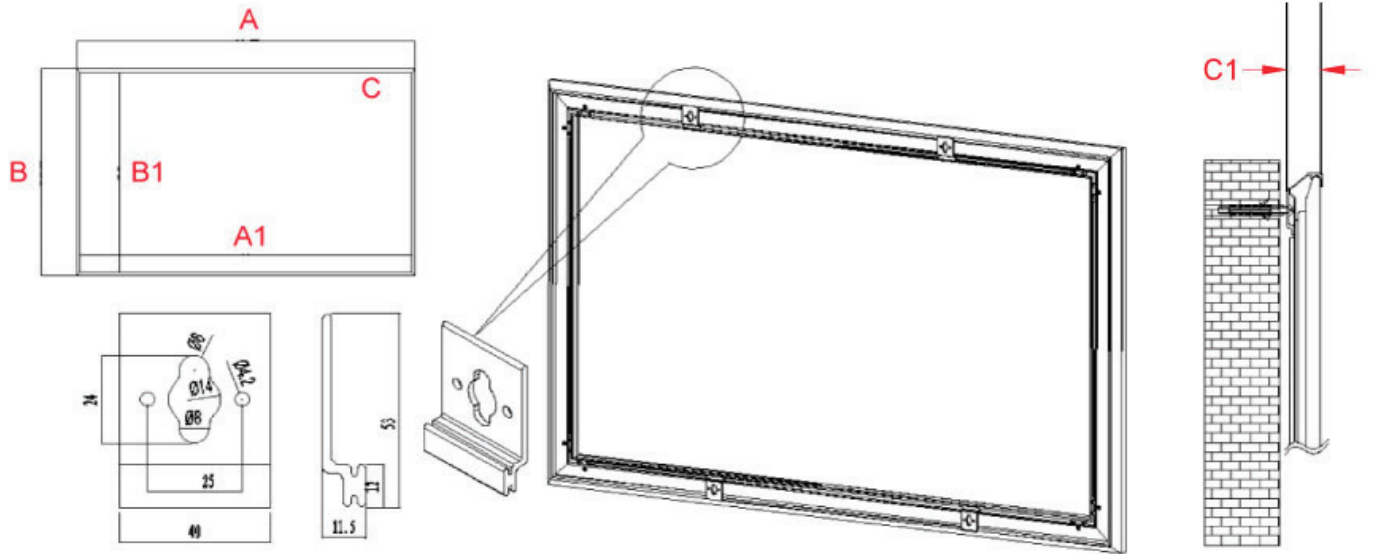

EDGEFREE Fixed Frame Projector Screen Dimensions Table (Unit : inch)

| Models | Screen Diag. & Aspec Ratio | View Width (A1) | View Height (B1) | Overall Width (A) | Overall Height (B) | Frame Width (C) | Frame Depth (C1) |
|-----------|----------------------------|-----------------|------------------|-------------------|--------------------|-----------------|------------------|
| AK-NB100H | 100"(16:9) | 87.1 | 48.9 | 88.2 | 50.1 | 0.6 | 1.4 |
| AK-NB125H | 125"(16:9) | 108.9 | 61.1 | 110.1 | 66.2 | 0.6 | 1.4 |

The listed measurements are for general reference only. Note: Data Error $\pm 1''$

L-type

| Models | Screen Diag. & Aspec Ratio | View Width (A1) | View Height (B1) | Overall Width (A) | Overall Height (B) | Frame Width (C) | Frame Depth (C1) |
|-----------|----------------------------|-----------------|------------------|-------------------|--------------------|-----------------|------------------|
| AK-NB145H | 145"(16:9) | 126.4 | 71.1 | 127.2 | 71.9 | 0.4 | 1.1 |

The listed measurements are for general reference only. Note: Data Error $\pm 1''$