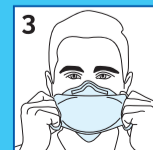

2 Put on the protective mask and press the metal part on the bridge to the shape of your nose.