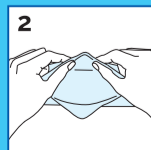

1 Place the mask in your hands with the top side facing upwards.