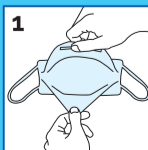

DODO AIR Face Mask

ppe GERMANY

20 Pieces

DODO AIR Gesichtsmasken werden in Berlin (Deutschland) von PPE Germany GmbH produziert. Sie sind zum einmaligen Gebrauch bis zu 8 Stunden bestimmt. Bitte waschen Sie sich vor dem Anlegen der Maske gründlich die Hände. Bitte tauschen Sie die Maske nach Gebrauch sofort gegen eine neue, trockene, saubere und gut sitzende Maske aus. Die Maske ist eine in der Europäischen Union zugelassene FFP2 Maske und entspricht der europäischen DIN EN 149:2001+A1:2009 und der Europäischen PSA-Verordnung EU 2016/425. Haltbarkeit der Maske: 2 Jahre. Mehr Informationen: <https://ppegermany.de/dodo-usa>

DODO AIR face masks are produced in Berlin (Germany) by PPE Germany GmbH. They are intended for single use up to 8 hours. Please wash your hands thoroughly before putting on the mask. Please replace the mask immediately after use with a new, dry, clean and well-fitting mask. The mask is an FFP2 mask approved in the European Union and complies with the European DIN EN 149:2001+A1:2009 and the European PPE Regulation EU 2016/425. Shelf life of the product: 2 years. More information: <https://ppegermany.de/dodo-usa>

MADE IN GERMANY

<https://ppegermany.de/dodo-usa>

Improved Breathability

Adjustable shape

Less fogged glasses

FFP2

DODO AIR

Ready to go

Each mask in this box is individually sealed, making it perfect to take one at a time. Ideal for dispensers, offices, schools and reception areas.

Specifications

Product name: DODO AIR face mask
EAN: 4260763950424
Product quantity: 20 pieces per box
Uses: Dust proof, professional and protective.
Storage conditions: Temperature from 5 °C to +25 °C and at a maximum humidity of 60%