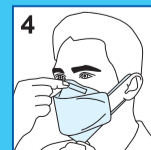

3 Pull the bottom of the mask slightly down so that the nose, mouth and chin are well covered.

4 Check the fit of the mask so that no secondary air is drawn in. Check facial hair for air leaks. If necessary, correct the fit until the mask fits comfortably and seals correctly.

FFP2

MADE IN GERMANY

For product quality, durability and reliability