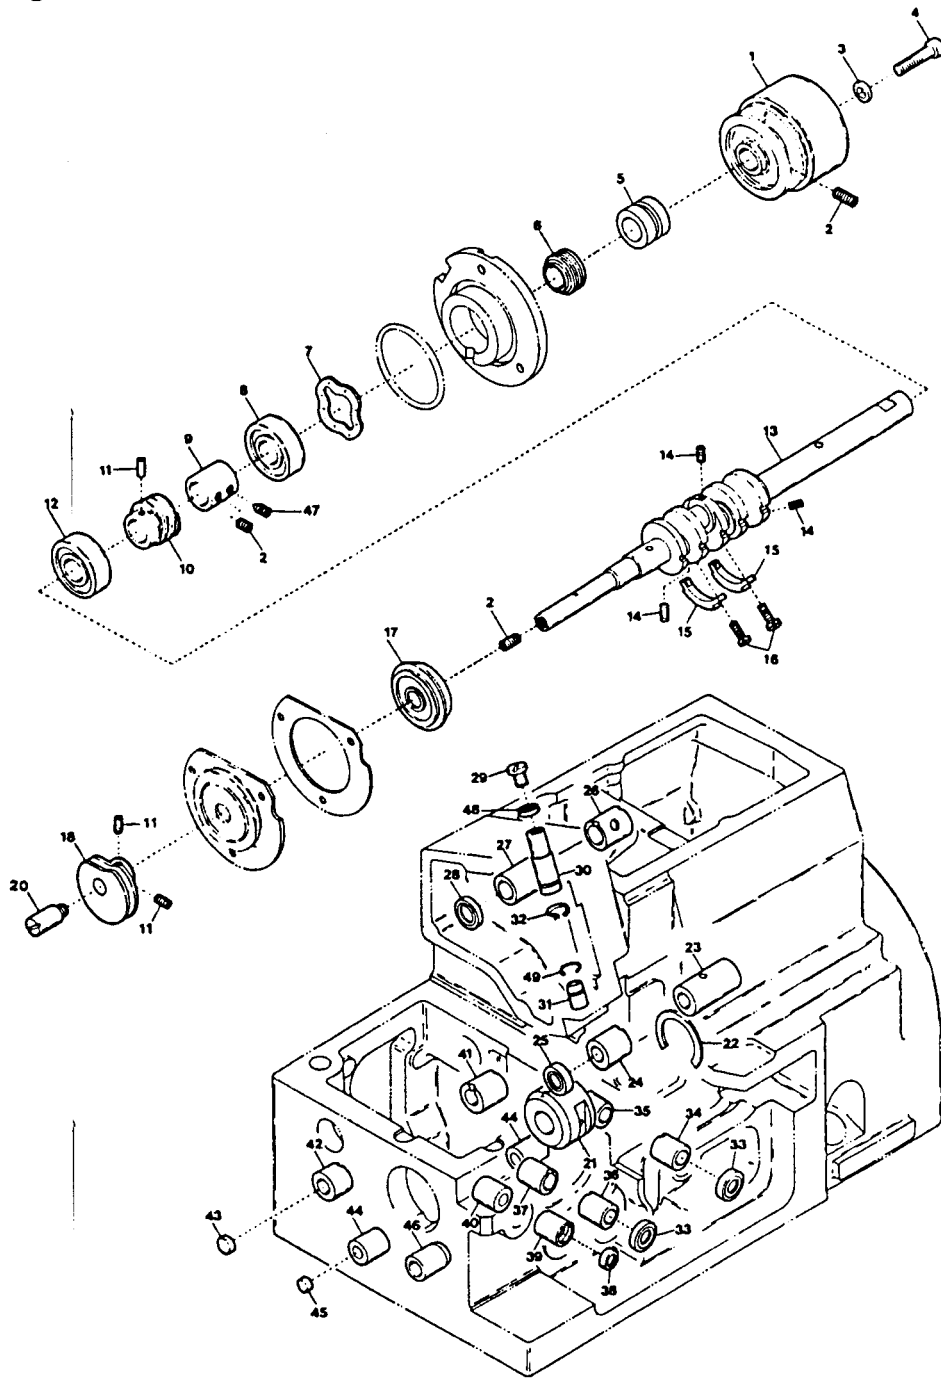

MISCELLANEOUS BUSHINGS & CRANKSHAFT

5

Ref. No.	Parts No.	Description	Amt. Req.
1	2100090	Pulley	1
2	160007	Screw (M6-1X6)	4
3	000474	Washer	1
4	009753	Screw (M6-1X30)	1
5	2100625	Mechanical Oil Shield Sleeve	1
6	2100092	Mechanical Oil Shield	1
7	2100113	Corrugated Washer	1
8	2100121	Crankshaft Ball Bearing (Right)	1
9	2100312	Crankshaft Sleeve	1
10	2100364	Oil Pump Driving Worm	1
11	160001	Screw (M4-0.7X4)	4
12	2100120	Crankshaft Ball Bearing (Center)	1
13	2100501	Crankshaft	1
14	160000	Screw (M3-0.5X3)	3
15	2100111	Crankshaft Counterweight	2
16	110036	Screw (M3-0.5X6.5)	4
17	2100095	Crankshaft Ball Bearing (Left)	1
18	2120537	Double Chaining Looper Thread Take-up	1
19		.....	...
20	2100410	Thread Take-up Pin	1
21	2100109	Crankshaft Bushing	1
22	2100112	Retaining Ring	1
23	2100105	Upper Knife Shaft Bushing (Right)	1
24	2100104	Upper Knife Shaft Bushing (Left)	1
25	2100117	Upper Knife Shaft Oil Seal	1
26	2110242	Needle Bar Shaft Bushing (Right)	1
27	2100243	Needle Bar Shaft Bushing (Left)	1
28	0032684	Needle Bar Shaft Oil Seal	1
29	003636	Cap Screw (5/16-32X3.5)	1
30	2100613	Needle Bar Bushing (Upper)	1
31	2100614	Needle Bar Bushing (Lower)	1
32	310009	Oil Wick	1
33	2100272	Looper Shaft Oil Seal	2
34	2100202	Upper Looper Shaft Bushing (Front)	1
35	2100370	Upper Looper Shaft Bushing (Rear)	1
36	2100114	Lower Looper Shaft Bushing (Front)	1
37	2100115	Lower Looper Shaft Bushing (Rear)	1
38	0077301	Looper Shaft Oil Seal	1
39	2100412	Double Chaining Looper Shaft Bushing (Front)	1
40	2100413	Double Chaining Looper Shaft Bushing (Rear)	1
41	2100097	Feed Bar Shaft Bushing (Right)	1
42	2100096	Feed Bar Shaft Bushing (Left)	1
43	2100034	Seal Plug	1
44	2100414	Looper Rocker Shaft Bushing	2
45	2100417	Seal Plug	1
46	2100098	Control Lever Shaft Bushing	1
47	160005	Screw (M6-1X8)	1
48	000526	Gasket	1
49	310021	Oil Wick (Laced Wire)	1