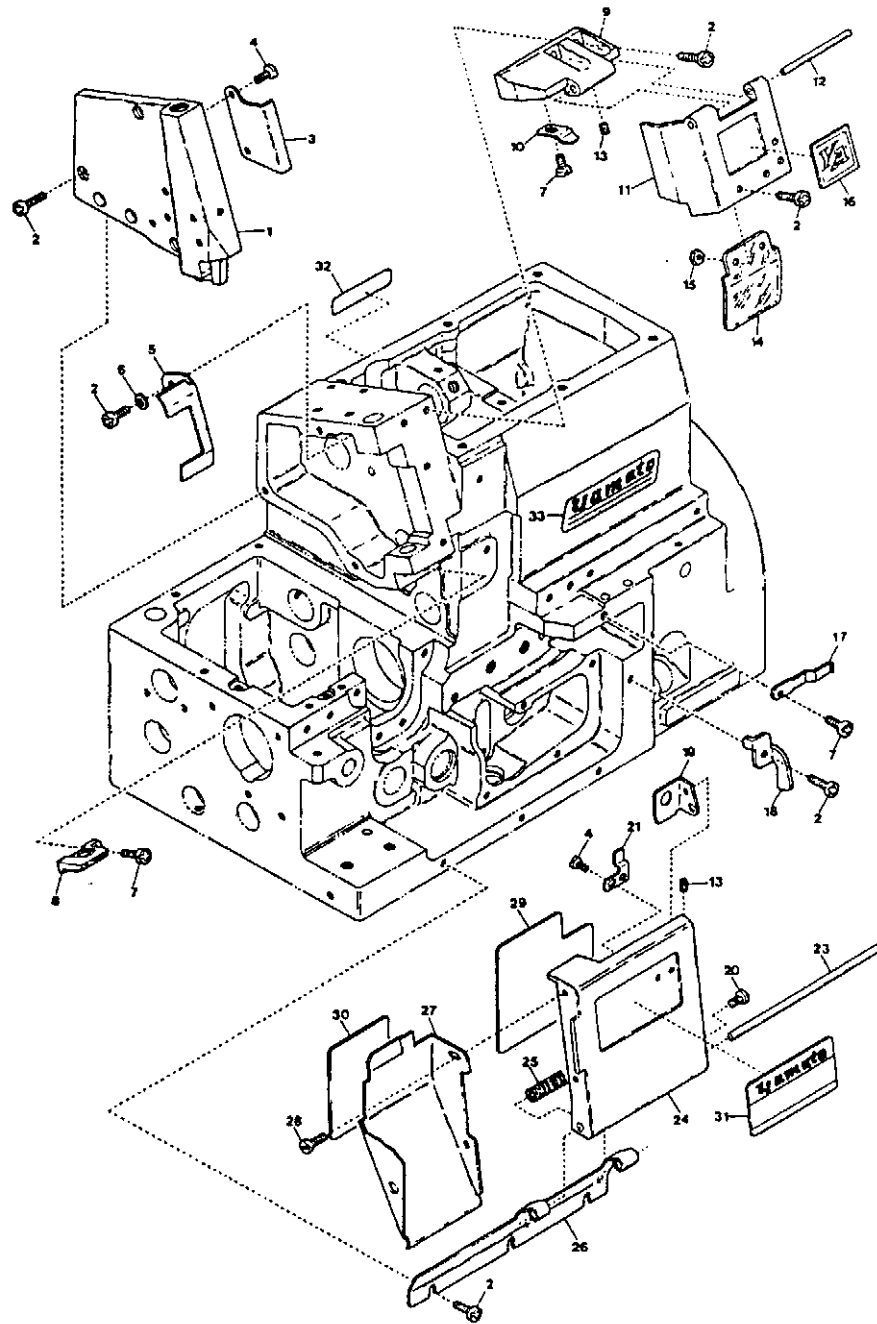

Jamato[®]

INDUSTRIAL SEWING MACHINE

ILLUSTRATED SPARE PARTS LIST
FOR
HIGH SPEED
SAFETY STITCH MACHINE

MODELS YA6500H

EDITION #2

CONTENTS

MISCELLANEOUS COVERS	(1)	1	
"	"	(2)	2
"	"	(3)	3
MISCELLANEOUS THREAD EYELETS		4	
MISCELLANEOUS BUSHINGS & CRANKSHAFT		5	
NEEDLE BAR DRIVING MECHANISM		6	
KNIFE DRIVING MECHANISM		7	
PRESSER FOOT MECHANISM		8	
UPPER LOOPER DRIVING MECHANISM		9	
LOWER & DOUBLE CHAINING LOOPER DRIVING MECHANISM		10	
FEED DRIVING CONTROL MECHANISM		11	
FEED DRIVING MECHANISM		12	
LUBRICATING MECHANISM	(1)	13	
"	"	(2)	14
THREAD STAND & SUPPORTING BOARD		15	

1

MISCELLANEOUS COVERS (1)			1
Ref. No.	Parts No.	Description	Amt. Req.
1	2100006	Cloth Plate	1
2	2100013	Cloth Plate (Lower)	1
3	2100014	Rubber Cushion	1
4	001123	Washer	5
5	110045	Screw (M4-0.7X12)	3
6	2100011	Cloth Plate Eccentric Bushing	1
7	160001	Screw (M4-0.7X4)	1
8	2100012	Collar	1
9	003637	Screw (1/8-44X2.5)	1
10	2100008	Cloth Plate Spring	1
11	110012	Screw (M4-0.7X5)	2
12	100001	Lock Nut	1
13	110010	Stop Screw (M4-0.7X16)	1
14	0020004	Oil Cap	1
15	0020005	O-ring	1
16	2100053	Top Cover	1
17	110016	Screw (M4-0.7X15)	6
18	2100054	Top Cover Gasket	1
19	2100001	Machine Frame	1
20	2100003	Oil Reservoir Gasket	1
21	2100002	Oil Reservoir	1
22	006816	Screw (1/4-24X8)	4
23	0032879	Oil Reservoir Rubber Cushion	3
24	0033627	Oil Reservoir Rubber Cushion	1
25
26	2100059	Oil Reservoir Positioning Bar	4
27	300004	Washer	4
28	120017	Screw (M5-0.8X15)	4
29	0020137	Drain Hole Seal	1
30	0050075	Drain Hole Screw (3/8-24X8)	1
31	000644	Spring Washer	3
32
33	330014	Seal Plug	1