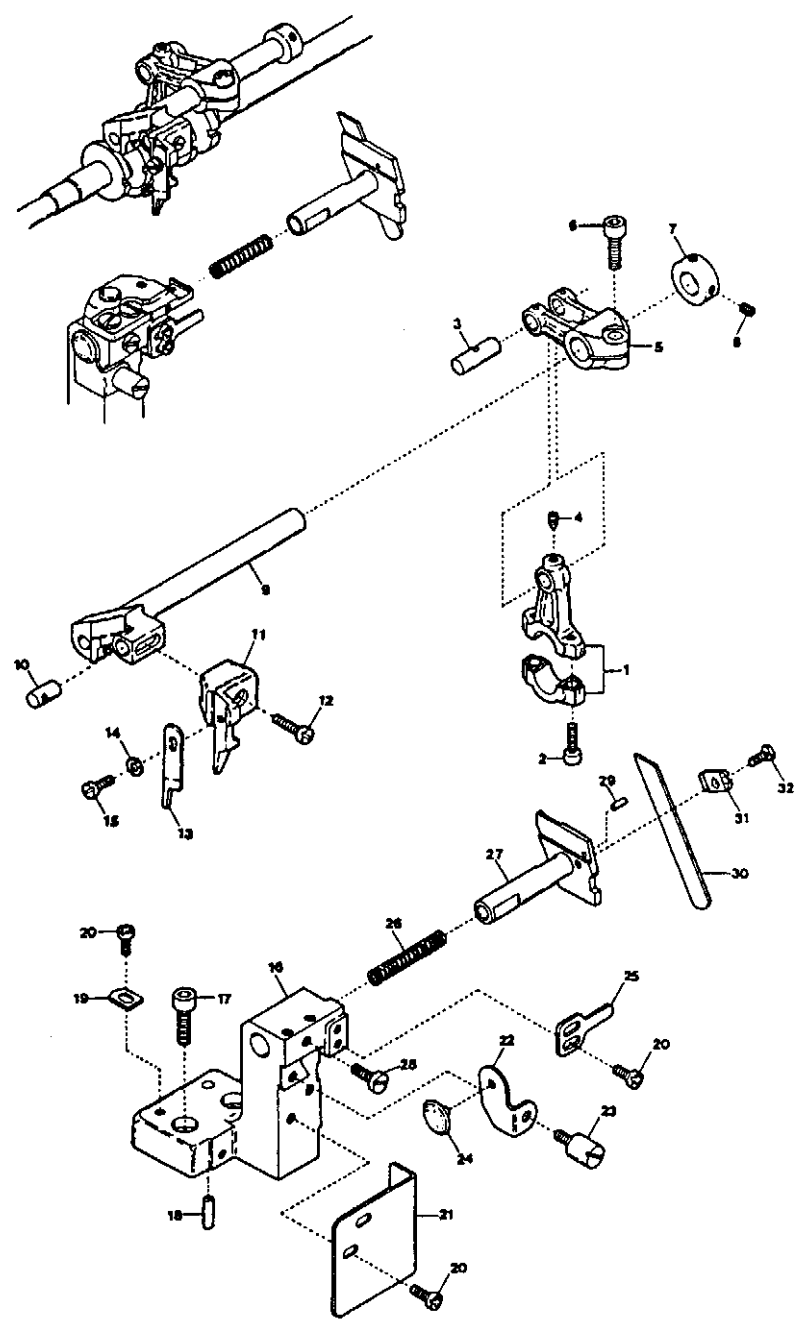

KNIFE DRIVING MECHANISM

7

Ref. No.	Parts No.	Description	Amt. Req.
1	2100160	Upper Knife Driving Connecting Rod	1
2	120001	Screw (M4-0.7X14)	2
3	2100173	Driving Lever Pin	1
4	160002	Screw (M4-0.7X5)	1
5	2100162	Upper Knife Driving Lever	1
6	120006	Screw (M6-1X12)	1
7	2100161	Collar	1
8	160003	Screw (M5-0.8X5)	2
9	2120024	Upper Knife Driving Shaft.....	1
10	2100165	Upper Knife Holder Positioner	1
11	2100418	Upper Knife Holder (Flat Type)	1
12	110043	Screw (M4-0.7X14)	1
13	0020496	Upper Knife (Flat Type)	1
14	000532	Washer	1
15	110004	Screw (M3.5-0.6X8)	1
16	2100171	Lower Knife Holder Basement	1
17	120011	Screw (M6-1X18)	2
18	000779	Knock Pin	1
19	2100172	Holder Basement Positioner	1
20	110012	Screw (M4-0.7X5)	5
21	2100021	Front Cover	1
22	2100170	Lower Knife Holder Spring Stop	1
23	2100009	Cloth Plate Spring Pin	1
24	2100174	Cloth Plate Rubber Cushion	1
25	2100169	Lower Knife Holder Locking Plate	1
26	0032919	Lower Knife Holder Spring	1
27	2100419	Lower Knife Holder	1
28	110046	Screw (M5-0.8X12)	1
29	000688	Guide Pin	1
30	2100167	Lower Knife	1
31	2100168	Lower Knife Clamp	1
32	140014	Screw (M4-0.7X8)	1