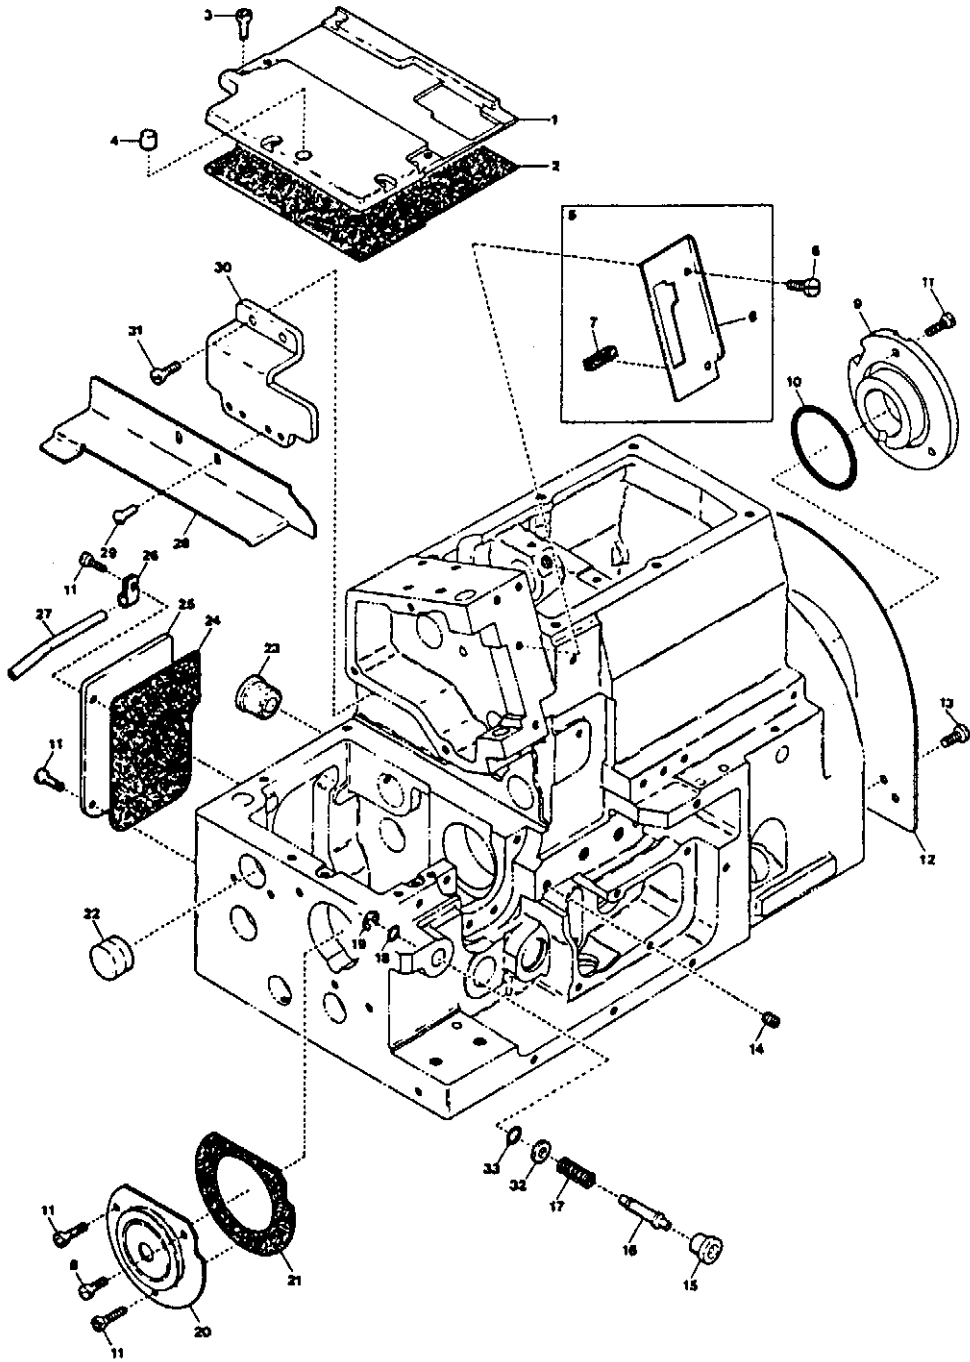

3

MISCELLANEOUS COVERS (3)

3

Ref. No.	Parts No.	Description	Amt. Req.
1	2100035	Feed Mechanism Cover	1
2	2100036	Feed Mechanism Cover Gasket	1
3	110048	Screw (M4-0.7X10)	5
4	2100047	Rubber Cushion	1
5	2100525	Connecting Link Cover (Front), C. Set	1
6	2100039	Connecting Link Cover (Front)	1
7	2100526	Needle Bar Oiling Felt (Front)	1
8	110001	Screw (M4-0.7X5.4)	3
9	2100093	Ball Bearing Holder	1
10	2100122	O-ring	1
11	110013	Screw (M4-0.7X8)	9
12	2100318	Fan Cover	1
13	110012	Screw (M4-0.7X5)	2
14	150001	Screw (M4-0.7X4)	1
15	2100045	Push-button	1
16	2100044	Push-button Pin	1
17	2100043	Push-button Spring	1
18	0020472	O-ring	1
19	0033024	Retaining Ring	1
20	2100401	Ball Bearing Housing	1
21	2100042	Ball Bearing Housing Gasket	1
22	0036518	Seal Plug	1
23	2100110	Seal Plug	1
24	2100038	Tail Cover Gasket	1
25	2100037	Tail Cover	1
26	0093528	Looper Thread Pipe Stay	1
27	0021735	Looper Thread Pipe	1
28	2100029	Fabric Guide Plate	1
29	001331	Screw (9/64-40X3.8)	2
30	2100030	Fabric Guide Plate Support	1
31	110035	Screw (M4-0.7X10)	2
32	000520	Washer	1
33	2100080	O-ring	1