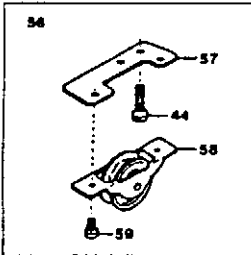

12

Amt.
Req.

LUBRICATING MECHANISM (1)			13
Ref. No.	Parts No.	Description	Amt. Req.
1	2100365	Oil Pump, Complete Set	1
2	2100363	Worm Wheel	1
3	160001	Screw (M4-0.7X4)	2
4	110016	Screw (M4-0.7X15)	2
5	2100645	Oil Pipe	1
6	000456	Seal Plug	1
7	2100646	Upper Looper Bar Oiling Felt	1
8	2100255	Oil Adjusting Plate	2
9	000538	Washer	1
10	110013	Screw (M4-0.7X8)	7
11	2100032	Oil Sight Gauge	1
12	2100605	Seal Plug	2
13	2100142	Needle Bar Oiling Felt	1
14	310023	Oil Wick	2
15	2100524	Oiling Felt Clamp	1
16	2100523	Needle Bar Oiling Felt (Left)	1
17	2100315	Filter Housing Cover	1
18	2100316	Filter Housing Gasket	1
19	3100345	Filter	1
20	2100314	Filter Housing	1
21	2100383	Oil Filter Screen	1

LUBRICATING MECHANISM (2)

Ref. No.	Parts No.	Description	Amt. Req.
1	2100626	Oil Tube, Complete Set	1
2	0037669	Oil Tube Fitting One Way End	5
3	0031831	Oil Tube Clamp	8
4	2100607	Oil Tube (4.6X6.4X170mm)	1
5	000567	Seal	13
6	320000	Oil Tube Fitting Stud	3
7	320001	Oil Tube Fitting One Way End	1
8	2100325	Oil Tube (2.5X4X100mm)	1
9	2100541	Oil Nozzle Unit	1
10	110012	Screw (M4-0.7X5)	1
11	2100634	Oil Tube, Complete Set	1
12	2100633	Oil Tube (4.6X6.4X265mm)	1
13	009909	Oil Tube Joint	1
14	2100546	Oil Tube, Complete Set	1
15	2100384	Oil Tube (4.6X6.4X215mm)	1
16	0037668	Oil Tube Fitting Two Way	1
17	2100341	Oil Tube (4.6X6.4X38mm)	1
18	320002	Oil Tube Fitting Stud	2
19	320003	Oil Tube Fitting Stud (Long)	1