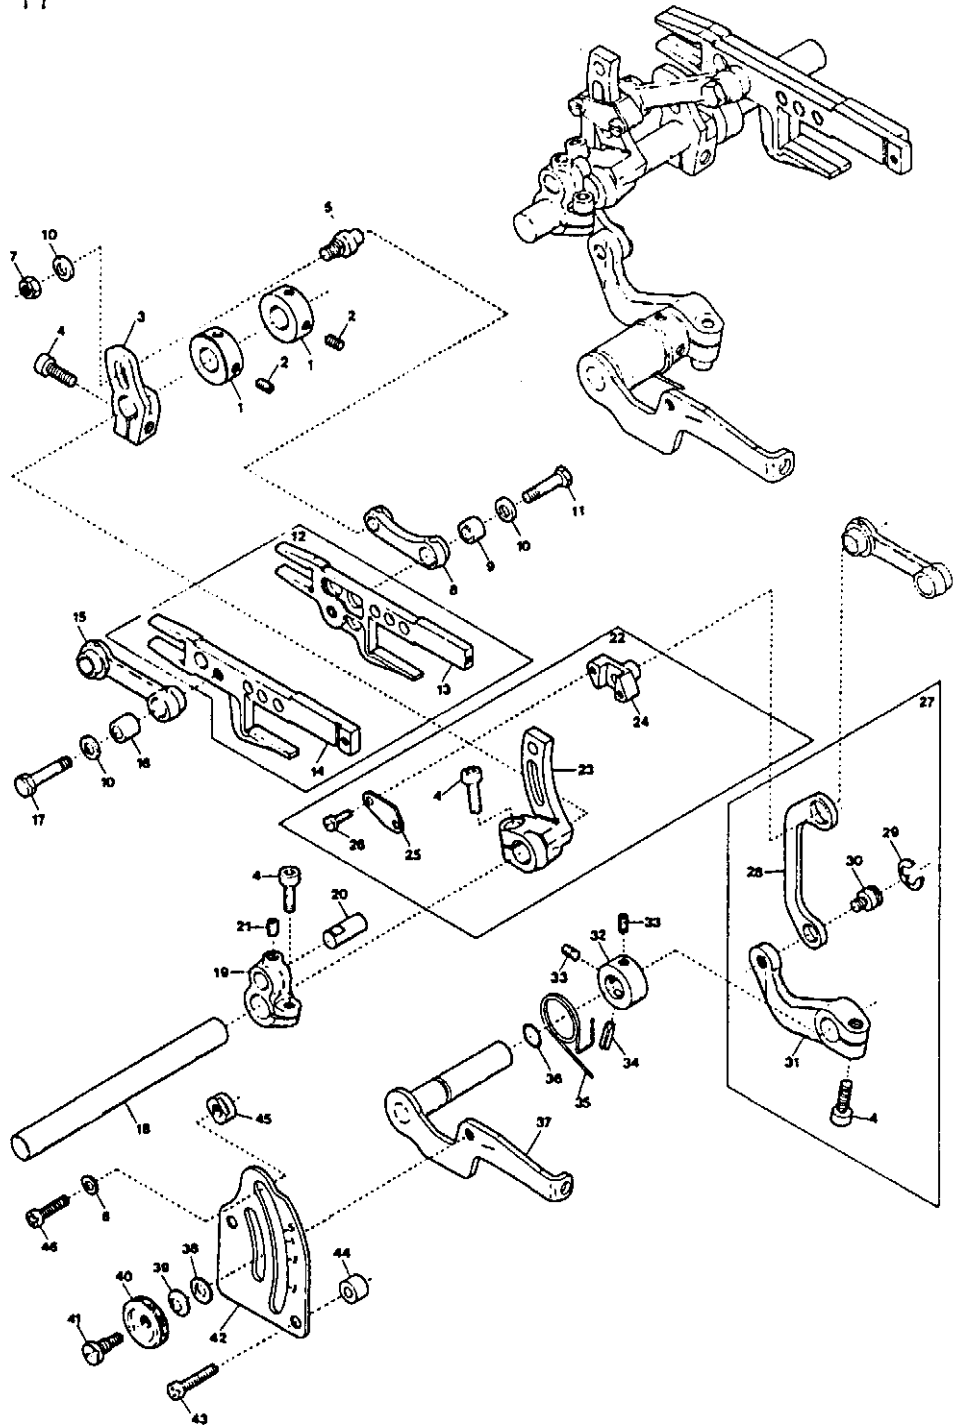

FEED DRIVING CONTROL MECHANISM			11
Ref. No.	Parts No.	Description	Amt. Req.
1	2100161	Collar	2
2	160003	Screw (M5-0.8X5)	4
3	2100250	Main Feed Bar Lever	1
4	120006	Screw (M6-1X12)	4
5	2100251	Main Feed Bar Lever Pin	1
6	000669	Washer	2
7	100002	Nut	1
8	2100248	Main Feed Bar Connection	1
9	2100249	Connection Bushing	1
10	300000	Washer	3
11	140001	Screw (M5-0.5X12)	1
12	2100266	Feed Bar, Complete Set	1
13	2100242	Main Feed Bar	1
14	2100241	Differential Feed Bar	1
15	2100243	Differential Feed Bar Connection	1
16	2100244	Connection Bushing	1
17	140000	Screw (M5-0.5X15.5)	1
18	2100260	Feed Bar Driving Shaft	1
19	2100240	Feed Bar Driving Shaft Lever	1
20	2100288	Connecting Rod Pin	1
21	160007	Screw (M6-1X6)	1
22	2100033	Differential Rocker, Complete Set	1
23	2100245	Differential Rocker	1
24	2100246	Differential Regulating Slider	1
25	2100247	Differential Regulating Slider Cap	1
26	110033	Screw (M3-0.5X6)	2
27	2100269	Differential Lever (Right), Complete Set	1
28	2100252	Slider Link	1
29	0068202	Retaining Ring	1
30	2100253	Slider Link Pin	1
31	2100262	Differential Lever (Right)	1
32	2100267	Collar	1
33	160001	Screw (M4-0.7X4)	2
34	000690	Roll Pin	1
35	2100256	Differential Lever Spring	1
36	0020538	O-ring	1
37	2100263	Differential Lever (Left)	1
38	000520	Washer	1
39	000561	Conical Spring Washer	1
40	100000	Adjusting Nut	1
41	190001	Adjusting Screw (M6-1X11.5, M4.5-0.5X4)	1
42	2100601	Differential Feed Graduation	1
43	110016	Screw (M4-0.7X15)	2
44	2100265	Spacer	2
45	0020350	Differential Lever Stop	2
46	110017	Screw (M5-0.8X8)	2