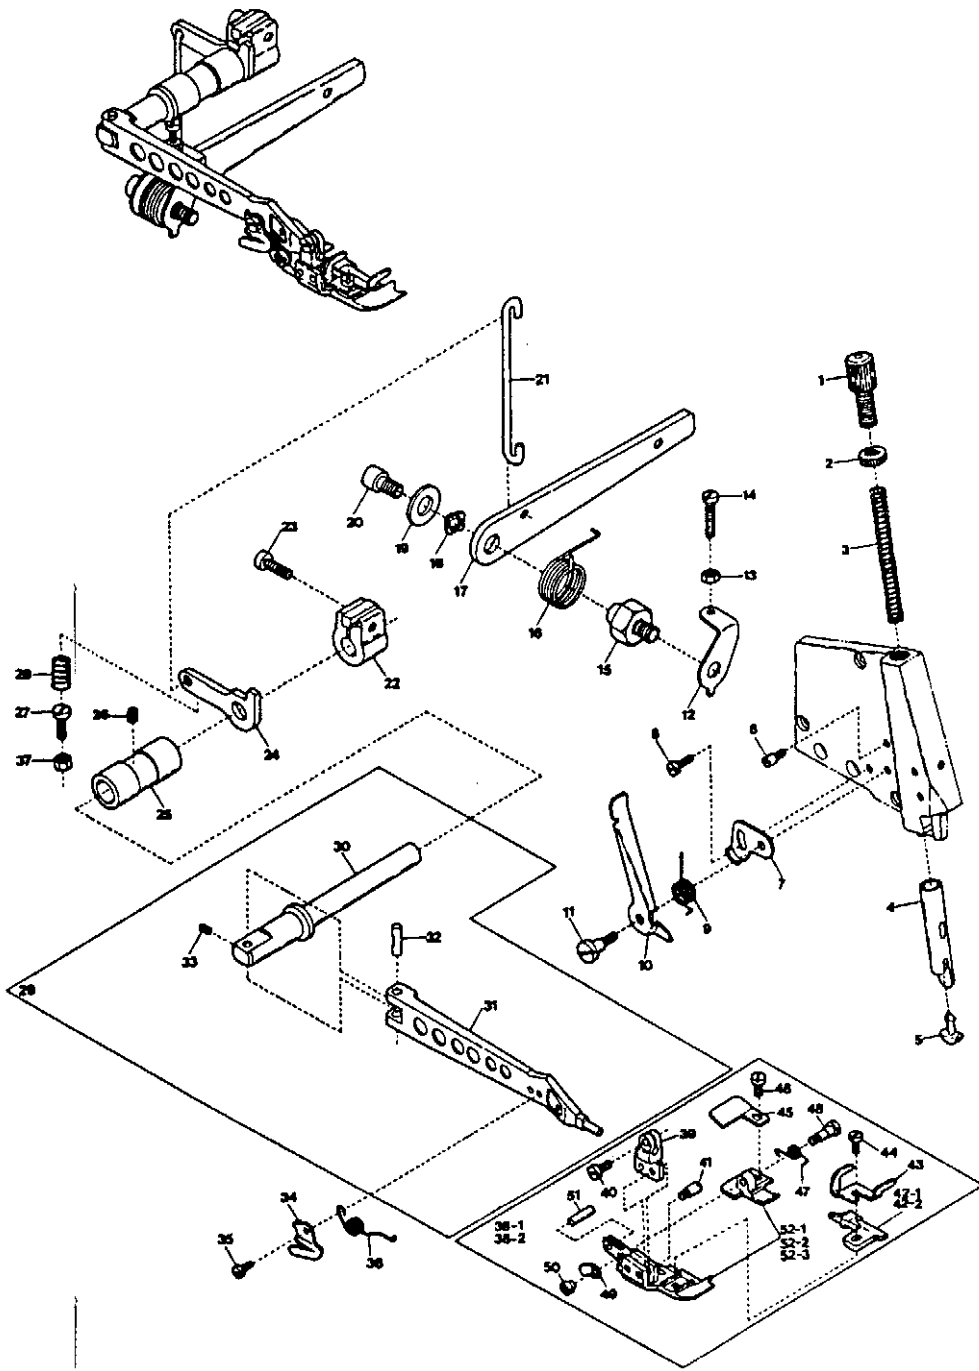

PRESSER FOOT MECHANISM

8

Ref. No.	Parts No.	Description	Amt. Req.
1	190003	Adjusting Screw (M10-0.75X30)	1
2	100007	Lock Nut	1
3	2100181	Presser Spring	1
4	2100579	Presser Bar	1
5	2100580	Presser Arm Positioning Guide Pin	1
6	180001	Screw (M4-0.7X4.5)	1
7	2100184	Presser Arm Stop	1
8	110012	Screw (M4-0.7X5)	1
9	2100187	Presser Foot Release Lever Spring	1
10	2100186	Presser Foot Release Lever	1
11	170000	Screw (M4-0.7X13)	1
12	2100195	Presser Foot Lifter Lever Stop	1
13	100001	Lock Nut	1
14	110010	Stop Screw (M4-0.7X16)	1
15	2100194	Lifter Lever Holder	1
16	2110361	Presser Foot Lifter Lever Spring	1
17	2100193	Presser Foot Lifter Lever	1
18	000487	Corrugated Washer	1
19	300005	Washer	1
20	120010	Screw (M6-1X10)	1
21	2100197	Presser Foot Lifter Lever Link	1
22	2100518	Presser Foot Shaft Collar	1
23	120017	Screw (M5-0.8X15)	1
24	2100192	Intermediate Lever	1
25	2100099	Presser Foot Shaft Bushing	1
26	160007	Screw (M6-1X6)	1
27	110065	Stop Screw (M4-0.7X12)	1
28	2100179	Intermediate Lever Spring	1
29	2100200	Presser Arm, Complete Set	1
30	2100189	Presser Foot Shaft	1
31	2100180	Presser Arm	1
32	2100199	Presser Arm Hinge Pin	1
33	160001	Screw (M4-0.7X4)	1
34	0020271	Thread Chain Cutting Knife	1
35	004404	Screw (3/32-56X5.1)	1
36	2100423	Presser Foot Spring (Large)	1
37	100020	Nut	1
38-1	2107410	Presser Foot, Complete Set (A4)	1
38-2	2107413	" " (C5)	1
39	2107101	Presser Foot Hinge	1
40	110004	Screw (M3.5-0.6X8)	1

※ Ref. No. 41 to 53 ..... See the following page.