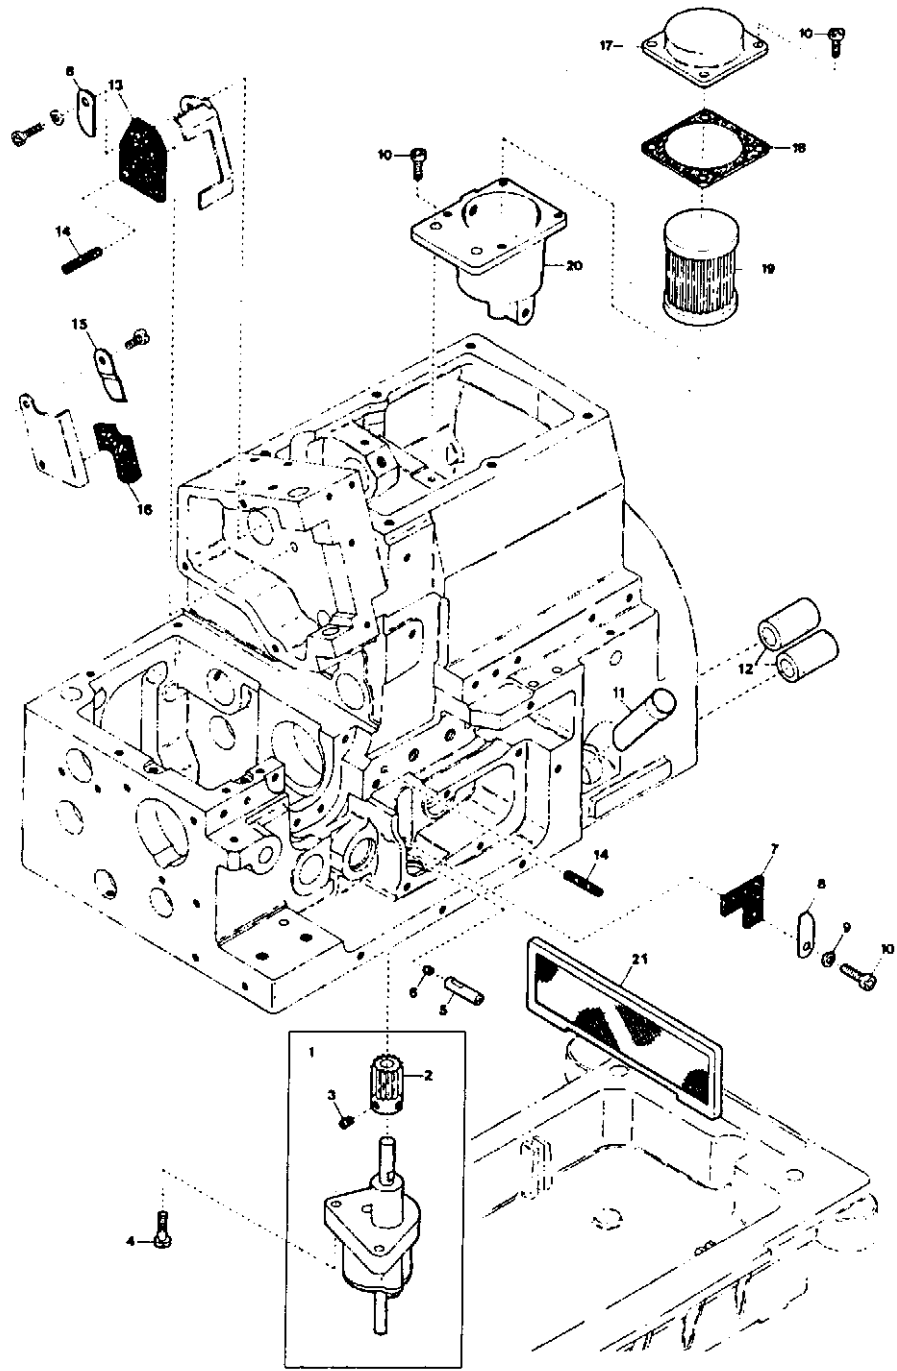

LUBRICATING MECHANISM (1)			13
Ref. No.	Parts No.	Description	Amt. Req.
1	2100365	Oil Pump, Complete Set	1
2	2100363	Worm Wheel	1
3	160001	Screw (M4-0.7X4)	2
4	110016	Screw (M4-0.7X15)	2
5	2100645	Oil Pipe	1
6	000456	Seal Plug	1
7	2100646	Upper Looper Bar Oiling Felt	1
8	2100255	Oil Adjusting Plate	2
9	000538	Washer	1
10	110013	Screw (M4-0.7X8)	7
11	2100032	Oil Sight Gauge	1
12	2100605	Seal Plug	2
13	2100142	Needle Bar Oiling Felt	1
14	310023	Oil Wick	2
15	2100524	Oiling Felt Clamp	1
16	2100523	Needle Bar Oiling Felt (Left)	1
17	2100315	Filter Housing Cover	1
18	2100316	Filter Housing Gasket	1
19	3100345	Filter	1
20	2100314	Filter Housing	1
21	2100383	Oil Filter Screen	1