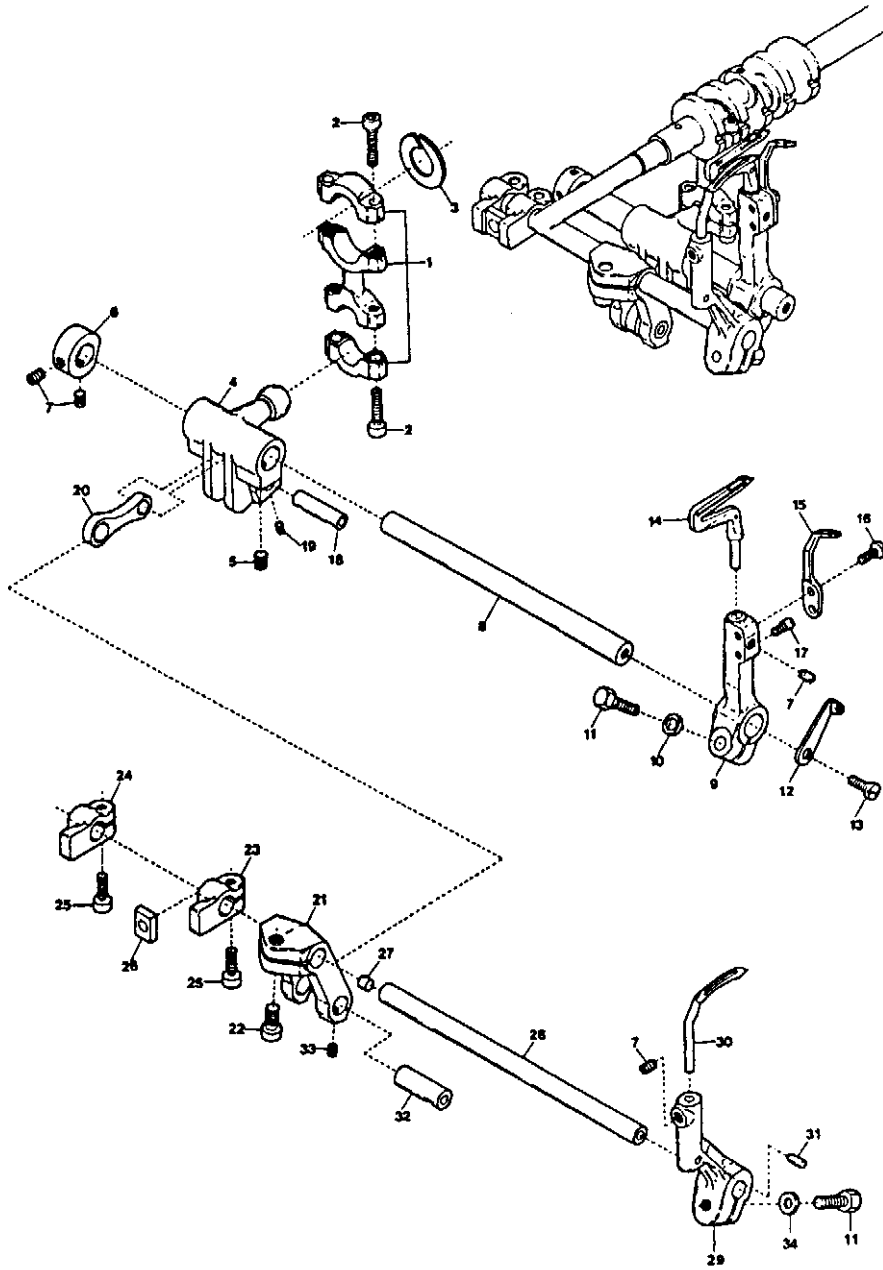

※ Ref. No. 41 to 53 See the following page.

PRESSER FOOT MECHANISM

Ref. No.	Parts No.	Description	Amt. Req.
41	004136	Screw (1/8-44X2.7)	1
42-1	2107105	Presser Foot Stitch Tongue (C5)	1
42-2	2107107	" " (C6)	1
43	2107163	Presser Foot Adjusting Plate	1
44	005036	Screw (1/8-44X5.6)	1
45	0022156	Presser Foot Chain Shield	1
46	004141	Screw (3/32-56X2.1)	1
47	0025035	Presser Foot Spring (Small)	1
48	006093	Screw (3/32-56X5.6)	1
49	0033529	Presser Foot (Rear) Adjusting Plate	1
50	000216	Nut	1
51	000747	Pin	1
52-1	2107409	Presser Foot (Front/Rear) Unit (A4)	1
52-2	2107412	" " (C5)	1
53	000531	Washer	1

* Ref. No. 1 to 40 See the preceding page.

UPPER LOOPER DRIVING MECHANISM

9

Ref. No.	Parts No.	Description	Amt. Req.
1	2100215	Looper Driving Lever Connecting Rod	1
2	120001	Screw (M4-0.7X14)	4
3	2100088	Connecting Rod Swing-proof	2
4	2100201	Upper Looper Driving Lever	1
5	120006	Screw (M6-1X12)	3
6	2100517	Driving Shaft Thrust Ring	1
7	2100204	Looper Driving Shaft	1
8	2100205	Driving Shaft Thrust Ring	1
9	300009	Spring Washer	1
10	120008	Screw (M4-0.7X8)	1
11	2100581	Upper Looper Thread Pull-off	1
12	110009	Screw (M4-0.7X8)	2
13	2100566	Upper Looper Bar Crank Arm, C. Set	1
14	2100226	Upper Looper Bar Guide Bushing	1
15	2100227	Upper Looper Bar Guide Cover	1
16	130001	Screw (M2.5-0.45X6)	1
17	110071	Screw (M2.5-0.45X6)	1
18	2100567	Upper Looper Bar Guide, C. Set	1
19	2100221	Upper Looper Bar Crank Arm	1
20	300008	Washer	1
21	140004	Screw (M6-1X14)	1
22	2100176	Upper Looper Bar Crank Arm Pin	1
23	160002	Screw (M4-0.7X5)	1
24	310048	Oil Wick	1
25	2100506	Upper Looper Bar Unit	1
26	330011	Seal Plug	1
27	2100565	Upper Looper Bar Guide	1
28	310049	Oiling Felt	2
29	0020538	O-ring	1
30	2100516	Upper Looper Holder Collar	1
31	160010	Screw (M4-0.7X3)	1
32	2109320	Upper Looper (for Needle Size #9~14)	1
33	000779	Standard Pin	1
34	2100537	Upper Looper Supplementary Thread Eyelet	1