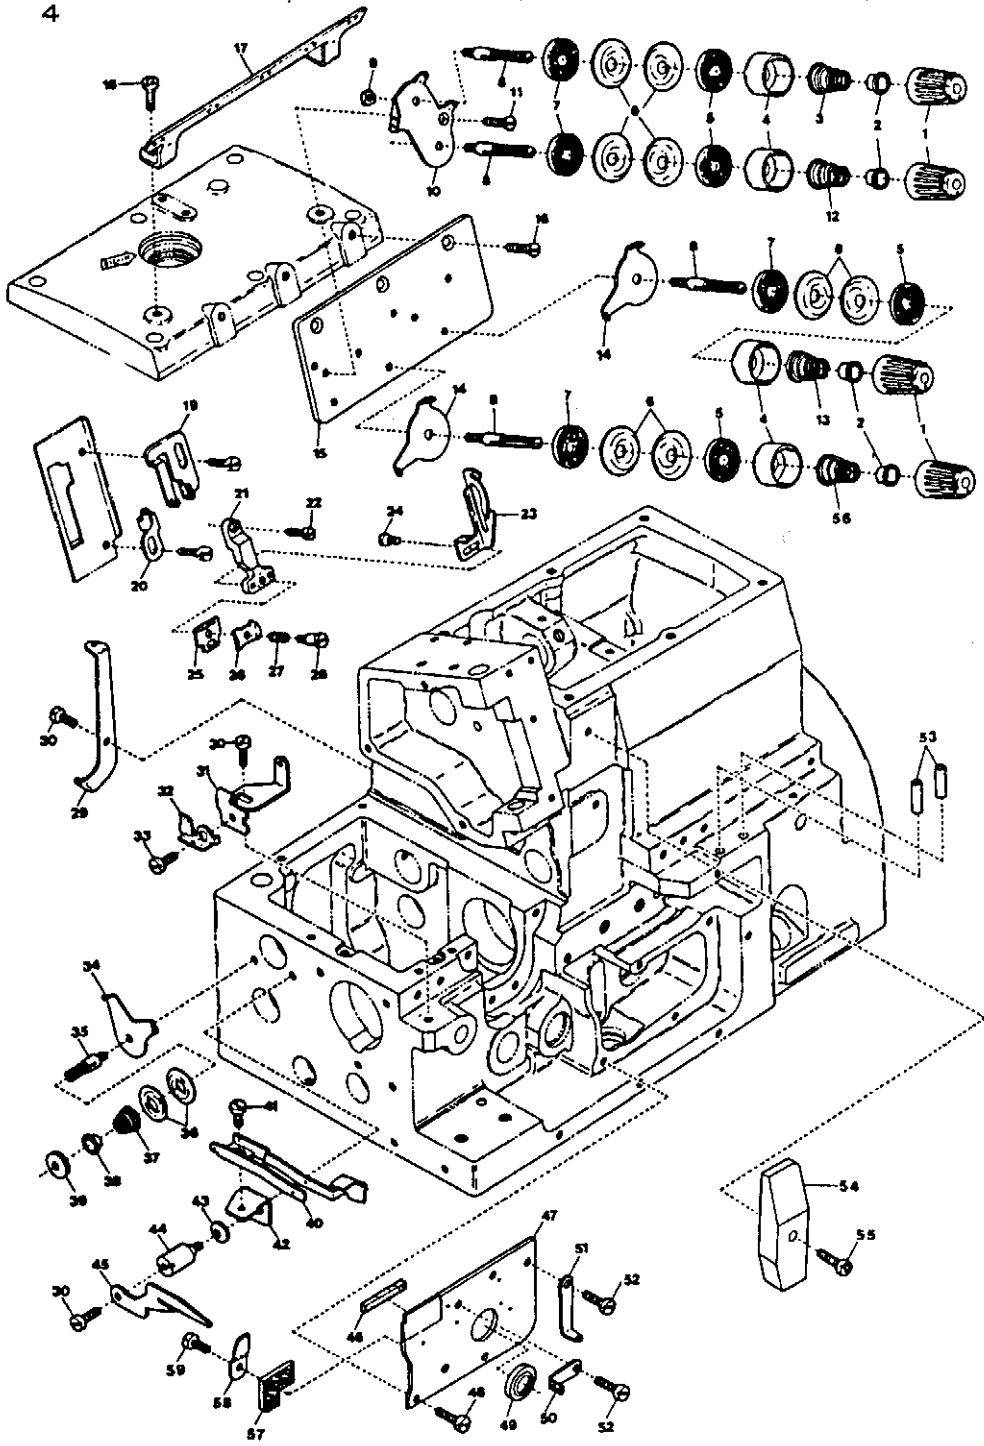

MISCELLANEOUS THREAD EYELETS

4

Ref. No.	Parts No.	Description	Amt. Req.
1	0024084	Thread Tension Spring Cap	4
2	0024083	Tension Spring Bushing	4
3	0024156	Needle Thread Tension Spring	1
4	0020118	Thread Tension Spring Retainer	4
5	000178	Felt	4
6	0031111	Tension Disc	8
7	000177	Felt	4
8	004265	Tension Post	4
9	000340	Nut	1
10	2100074	Tension Disc Eyelet for Needle Thread	1
11	001396	Screw (11/64-40X6.5)	1
12	0030255	Needle Thread Tension Spring	1
13	0024157	Lower Looper Thread Tension Spring	1
14	0020101	Tension Disc Eyelet for Looper Thread	2
15	2100062	Tension Disc Eyelet Support	1
16	130007	Screw (M4-0.7X10)	3
17	2100063	Thread Guide Plate	1
18	110013	Screw (M4-0.7X8)	2
19	2100520	Needle Thread Eyelet	1
20	2100702	Double Chaining Needle Thread Eyelet	1
21	2100071	Needle Bar Thread Retainer Bracket	1
22	110029	Screw (M3.5-0.6X6)	1
23	2100701	Needle Thread Pull-off	1
24	001228	Screw (3/32-56X3.2)	2
25	2100592	Thread Retainer Plate Support	1
26	0032425	Thread Retainer Plate	1
27	0020131	Thread Retainer Spring	1
28	001095	Screw (1/8-44X8.5)	1
29	2100404	Double Chaining Looper Thread Eyelet (Rear)	1
30	110008	Screw (M4-0.7X5)	3
31	2100405	Double Chaining Looper Thread Eyelet (Left)	1
32	0020169	Thread Eyelet Stopper	1
33	110040	Screw (M3.5-0.6X3.5)	1
34	0020123	Tension Disc Eyelet	1
35	190002	Tension Post	1
36	0020124	Tension Disc	2
37	0020125	Double Chaining Looper Tension	1
38	0020126	Tension Spring Bushing	1
39	000182	Adjusting Nut	1
40	2100167	Double Chaining Looper Thread Eyelet	1

* Ref. No. 41 to 59 ..... See the following page.