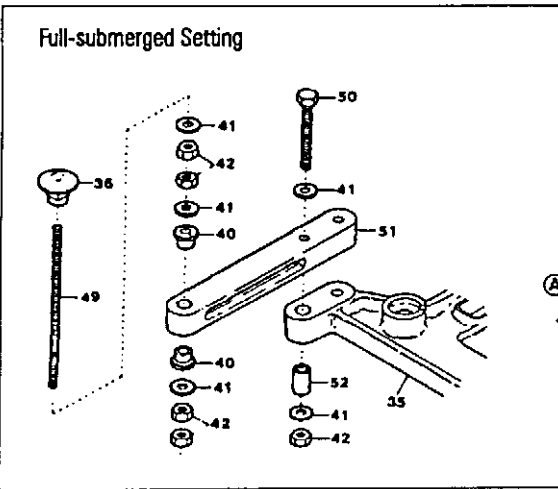

12

Amt.
Req.

LUBRICATING MECHANISM (1)			13
Ref. No.	Parts No.	Description	Amt. Req.
1	2100365	Oil Pump, Complete Set	1
2	2100363	Worm Wheel	1
3	160001	Screw (M4-0.7X4)	2
4	110016	Screw (M4-0.7X15)	2
5	2100645	Oil Pipe	1
6	000456	Seal Plug	1
7	2100646	Upper Looper Bar Oiling Felt	1
8	2100255	Oil Adjusting Plate	2
9	000538	Washer	1
10	110013	Screw (M4-0.7X8)	7
11	2100032	Oil Sight Gauge	1
12	2100605	Seal Plug	2
13	2100142	Needle Bar Oiling Felt	1
14	310023	Oil Wick	2
15	2100524	Oiling Felt Clamp	1
16	2100523	Needle Bar Oiling Felt (Left)	1
17	2100315	Filter Housing Cover	1
18	2100316	Filter Housing Gasket	1
19	3100345	Filter	1
20	2100314	Filter Housing	1
21	2100383	Oil Filter Screen	1

LUBRICATING MECHANISM (2)

Ref. No.	Parts No.	Description	Amt. Req.
1	2100626	Oil Tube, Complete Set	1
2	0037669	Oil Tube Fitting One Way End	5
3	0031831	Oil Tube Clamp	8
4	2100607	Oil Tube (4.6X6.4X170mm)	1
5	000567	Seal	13
6	320000	Oil Tube Fitting Stud	3
7	320001	Oil Tube Fitting One Way End	1
8	2100325	Oil Tube (2.5X4X100mm)	1
9	2100541	Oil Nozzle Unit	1
10	110012	Screw (M4-0.7X5)	1
11	2100634	Oil Tube, Complete Set	1
12	2100633	Oil Tube (4.6X6.4X265mm)	1
13	009909	Oil Tube Joint	1
14	2100546	Oil Tube, Complete Set	1
15	2100384	Oil Tube (4.6X6.4X215mm)	1
16	0037668	Oil Tube Fitting Two Way	1
17	2100341	Oil Tube (4.6X6.4X38mm)	1
18	320002	Oil Tube Fitting Stud	2
19	320003	Oil Tube Fitting Stud (Long)	1