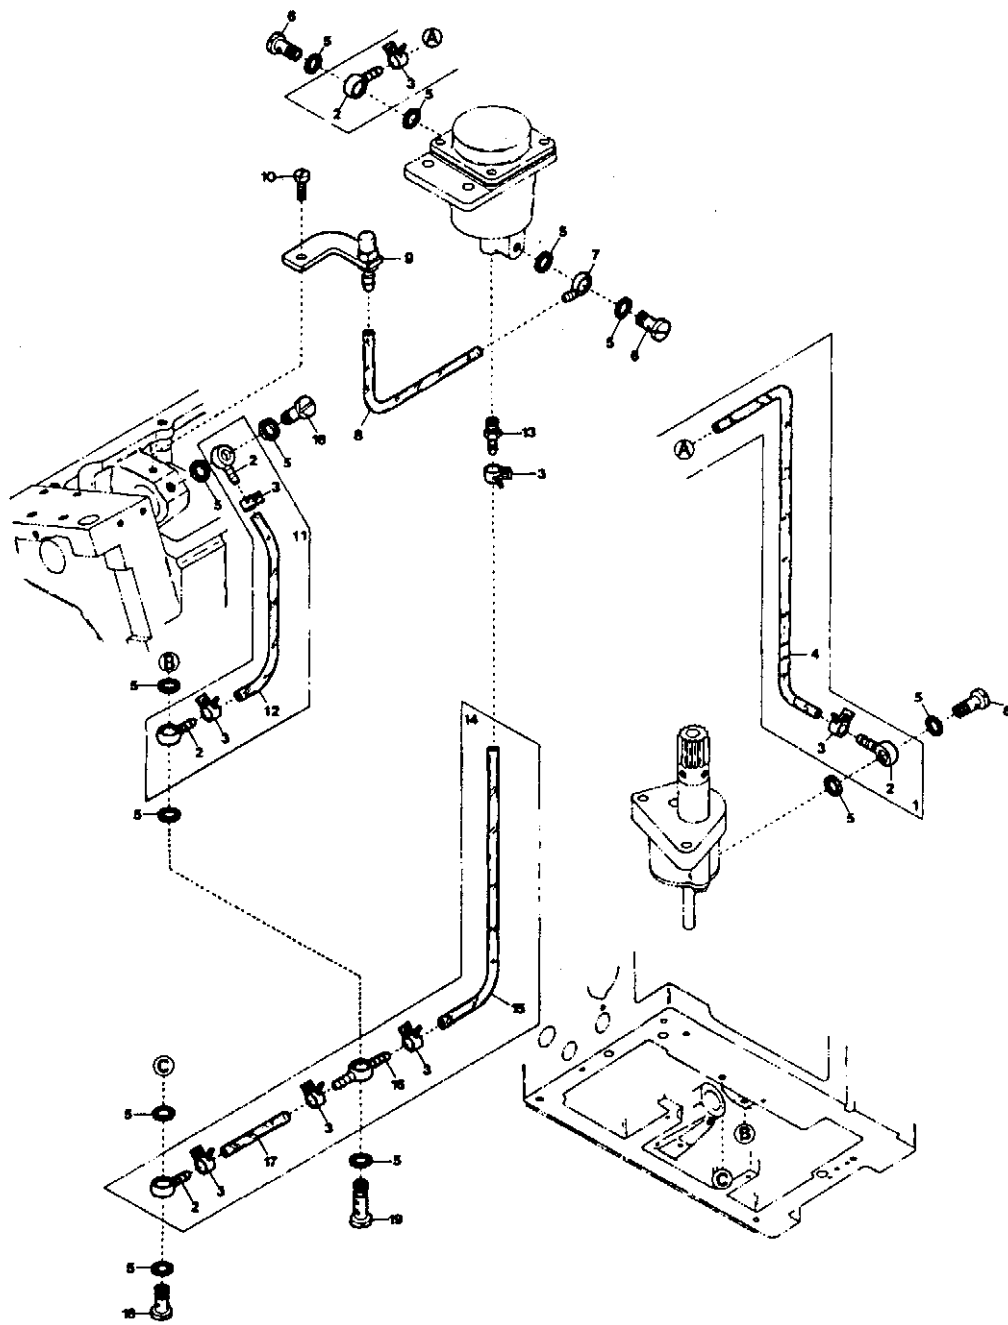

12

Amt.
Req.

LUBRICATING MECHANISM (1)			13
Ref. No.	Parts No.	Description	Amt. Req.
1	2100365	Oil Pump, Complete Set	1
2	2100363	Worm Wheel	1
3	160001	Screw (M4-0.7X4)	2
4	110016	Screw (M4-0.7X15)	2
5	2100645	Oil Pipe	1
6	000456	Seal Plug	1
7	2100646	Upper Looper Bar Oiling Felt	1
8	2100255	Oil Adjusting Plate	2
9	000538	Washer	1
10	110013	Screw (M4-0.7X8)	7
11	2100032	Oil Sight Gauge	1
12	2100605	Seal Plug	2
13	2100142	Needle Bar Oiling Felt	1
14	310023	Oil Wick	2
15	2100524	Oiling Felt Clamp	1
16	2100523	Needle Bar Oiling Felt (Left)	1
17	2100315	Filter Housing Cover	1
18	2100316	Filter Housing Gasket	1
19	3100345	Filter	1
20	2100314	Filter Housing	1
21	2100383	Oil Filter Screen	1