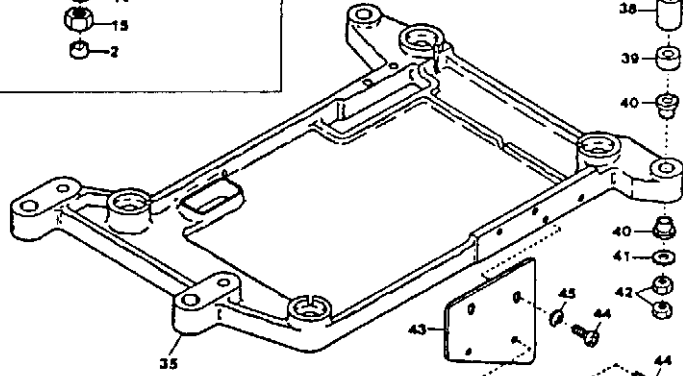

12

Amt.
Req.

LUBRICATING MECHANISM (1)			13
Ref. No.	Parts No.	Description	Amt. Req.
1	2100365	Oil Pump, Complete Set	1
2	2100363	Worm Wheel	1
3	160001	Screw (M4-0.7X4)	2
4	110016	Screw (M4-0.7X15)	2
5	2100645	Oil Pipe	1
6	000456	Seal Plug	1
7	2100646	Upper Looper Bar Oiling Felt	1
8	2100255	Oil Adjusting Plate	2
9	000538	Washer	1
10	110013	Screw (M4-0.7X8)	7
11	2100032	Oil Sight Gauge	1
12	2100605	Seal Plug	2
13	2100142	Needle Bar Oiling Felt	1
14	310023	Oil Wick	2
15	2100524	Oiling Felt Clamp	1
16	2100523	Needle Bar Oiling Felt (Left)	1
17	2100315	Filter Housing Cover	1
18	2100316	Filter Housing Gasket	1
19	3100345	Filter	1
20	2100314	Filter Housing	1
21	2100383	Oil Filter Screen	1

LUBRICATING MECHANISM (2)

Ref. No.	Parts No.	Description	Amt. Req.
1	2100626	Oil Tube, Complete Set	1
2	0037669	Oil Tube Fitting One Way End	5
3	0031831	Oil Tube Clamp	8
4	2100607	Oil Tube (4.6X6.4X170mm)	1
5	000567	Seal	13
6	320000	Oil Tube Fitting Stud	3
7	320001	Oil Tube Fitting One Way End	1
8	2100325	Oil Tube (2.5X4X100mm)	1
9	2100541	Oil Nozzle Unit	1
10	110012	Screw (M4-0.7X5)	1
11	2100634	Oil Tube, Complete Set	1
12	2100633	Oil Tube (4.6X6.4X265mm)	1
13	009909	Oil Tube Joint	1
14	2100546	Oil Tube, Complete Set	1
15	2100384	Oil Tube (4.6X6.4X215mm)	1
16	0037668	Oil Tube Fitting Two Way	1
17	2100341	Oil Tube (4.6X6.4X38mm)	1
18	320002	Oil Tube Fitting Stud	2
19	320003	Oil Tube Fitting Stud (Long)	1