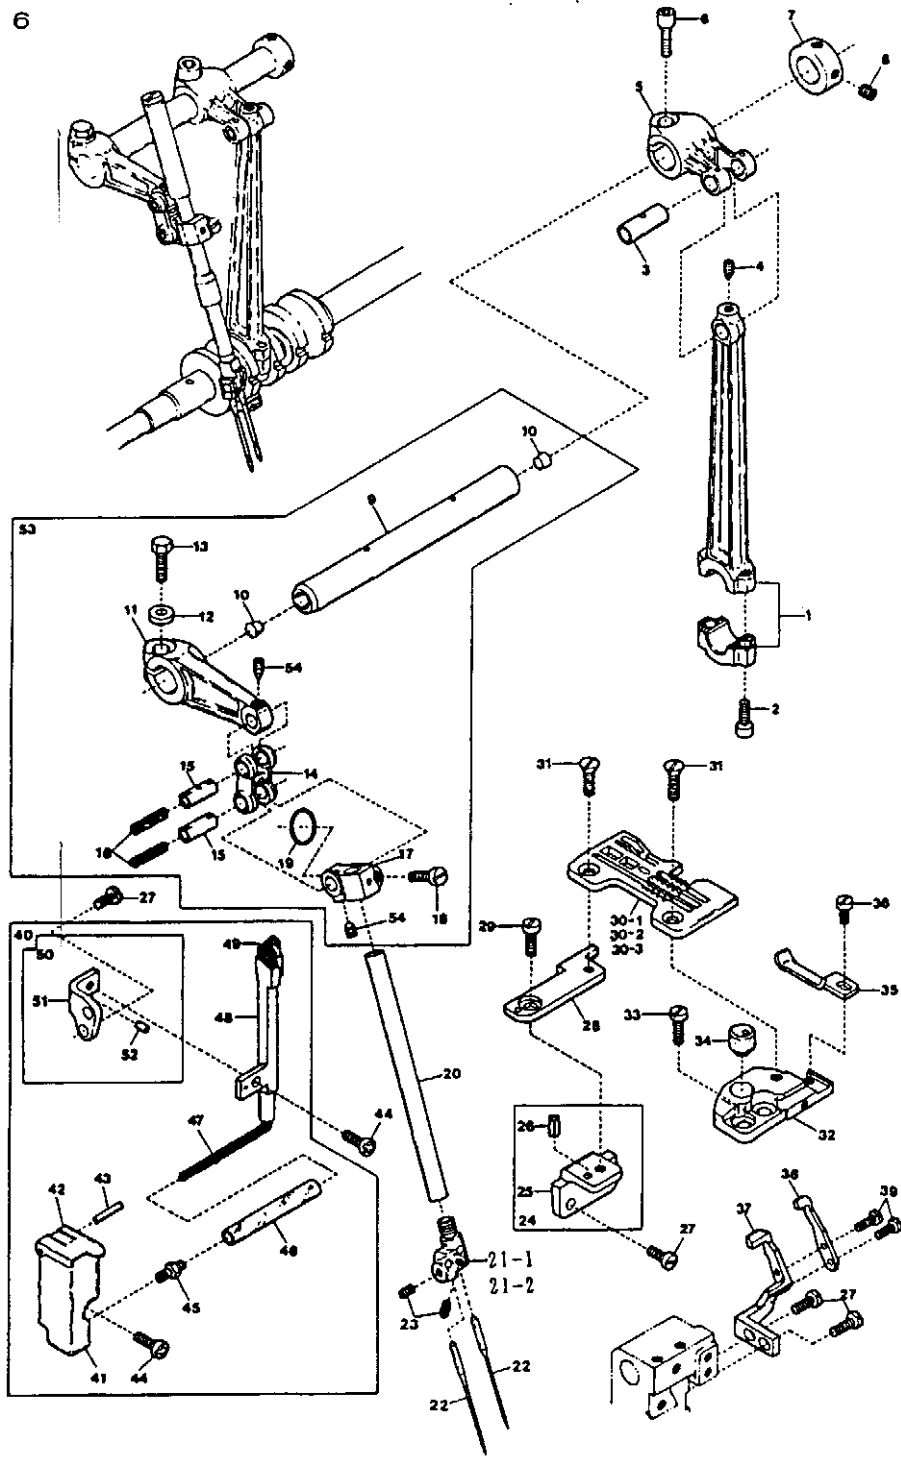

6

NEEDLE BAR DRIVING MECHANISM

Ref. No.	Parts No.	Description	Amt. Req.
1	2100132	Needle Bar Driving Connecting Rod	1
2	120001	Screw (M4-0.7X14)	2
3	2100144	Needle Bar Driving Connecting Rod Pin	1
4	160002	Screw (M4-0.7X5)	1
5	2100134	Needle Bar Driving Lever	1
6	120006	Screw (M6-1X12)	1
7	2100137	Collar	1
8	160003	Screw (M5-0.8X5)	2
9	2100540	Needle Bar Driving Shaft	1
10	330006	Seal Plug	2
11	2100136	Needle Bar Crank Arm.....	1
12	300008	Washer	1
13	140003	Screw (M6-1X18)	1
14	2100138	Needle Bar Connecting Link	1
15	2100620	Needle Bar Connecting Link Pin	2
16	310051	Oil Wick	2
17	2100140	Needle Bar Connecting Bracket	1
18	110006	Screw (M3.5-0.6X10)	1
19	0068079	O-ring	1
20	2100642	Needle Bar	1
21	2109122	Needle Clamp (C)	1
22	.....	Needle (System: DCX27)	2
23	003637	Screw (1/8-44X2.5)	2
24	2100503	Stitch Plate Support Stay, C. Set	1
25	2100504	Stitch Plate Support Stay	1
26	000035	Roll Pin	1
27	110009	Screw (M4-0.7X8)	6
28	2100502	Stitch Plate Support (Rear)	1
29	110001	Screw (M4-0.7X5.4)	1
30-1	2108050	Stitch Plate (A4)	1
30-2	2108076	" (C5)	1
31	005345	Screw (11/64-40X8.3)	2
32	2100145	Stitch Plate Support (Front)	1
33	110011	Screw (M5-0.8X10)	2
34	0032604	Rubber Cushion	1
35	2109211	Needle Guard (Front) (Double Chain Stitch)	1
36	110002	Screw (M3-0.5X5)	1
37	2109212	Needle Guard (Rear) (Double Chain Stitch)	1
38	2109210	Needle Guard (Front) (Overlock Stitch)	1
39	110027	Screw (M2.5-0.45X3.5)	2
40	2100532	HR Unit, Complete Set	1

* Ref. No. 41 to 54 ..... See the following page.