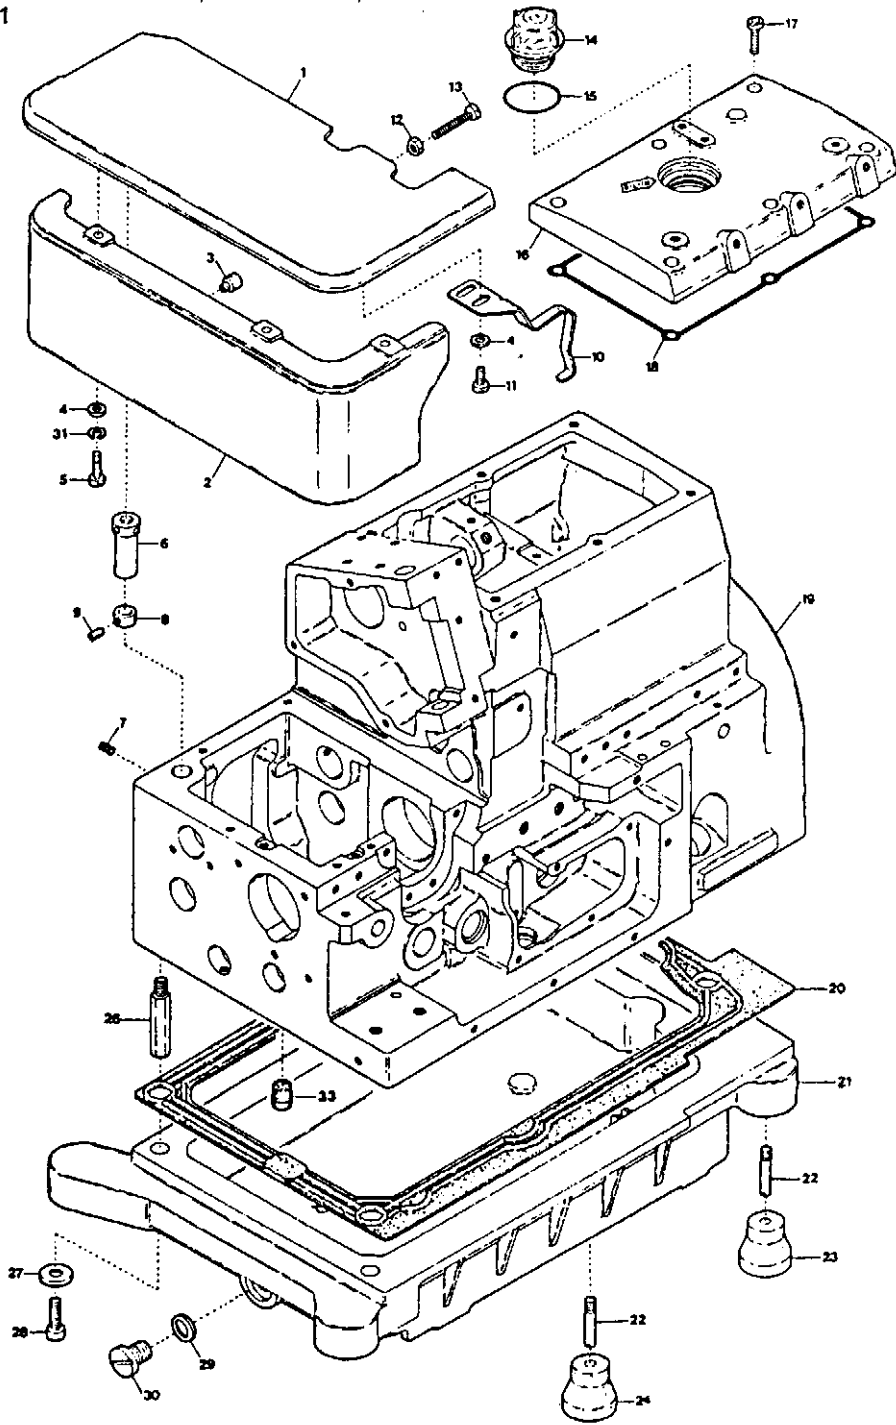

Jamato[®]

INDUSTRIAL SEWING MACHINE

ILLUSTRATED SPARE PARTS LIST
FOR
HIGH SPEED
SAFETY STITCH MACHINE

MODELS YA6500H

EDITION #2

CONTENTS

MISCELLANEOUS COVERS	(1)	1	
"	"	(2)	2
"	"	(3)	3
MISCELLANEOUS THREAD EYELETS		4	
MISCELLANEOUS BUSHINGS & CRANKSHAFT		5	
NEEDLE BAR DRIVING MECHANISM		6	
KNIFE DRIVING MECHANISM		7	
PRESSER FOOT MECHANISM		8	
UPPER LOOPER DRIVING MECHANISM		9	
LOWER & DOUBLE CHAINING LOOPER DRIVING MECHANISM		10	
FEED DRIVING CONTROL MECHANISM		11	
FEED DRIVING MECHANISM		12	
LUBRICATING MECHANISM	(1)	13	
"	"	(2)	14
THREAD STAND & SUPPORTING BOARD		15	

1

MISCELLANEOUS COVERS (1)			1
Ref. No.	Parts No.	Description	Amt. Req.
1	2100006	Cloth Plate	1
2	2100013	Cloth Plate (Lower)	1
3	2100014	Rubber Cushion	1
4	001123	Washer	5
5	110045	Screw (M4-0.7X12)	3
6	2100011	Cloth Plate Eccentric Bushing	1
7	160001	Screw (M4-0.7X4)	1
8	2100012	Collar	1
9	003637	Screw (1/8-44X2.5)	1
10	2100008	Cloth Plate Spring	1
11	110012	Screw (M4-0.7X5)	2
12	100001	Lock Nut	1
13	110010	Stop Screw (M4-0.7X16)	1
14	0020004	Oil Cap	1
15	0020005	O-ring	1
16	2100053	Top Cover	1
17	110016	Screw (M4-0.7X15)	6
18	2100054	Top Cover Gasket	1
19	2100001	Machine Frame	1
20	2100003	Oil Reservoir Gasket	1
21	2100002	Oil Reservoir	1
22	006816	Screw (1/4-24X8)	4
23	0032879	Oil Reservoir Rubber Cushion	3
24	0033627	Oil Reservoir Rubber Cushion	1
25
26	2100059	Oil Reservoir Positioning Bar	4
27	300004	Washer	4
28	120017	Screw (M5-0.8X15)	4
29	0020137	Drain Hole Seal	1
30	0050075	Drain Hole Screw (3/8-24X8)	1
31	000644	Spring Washer	3
32
33	330014	Seal Plug	1