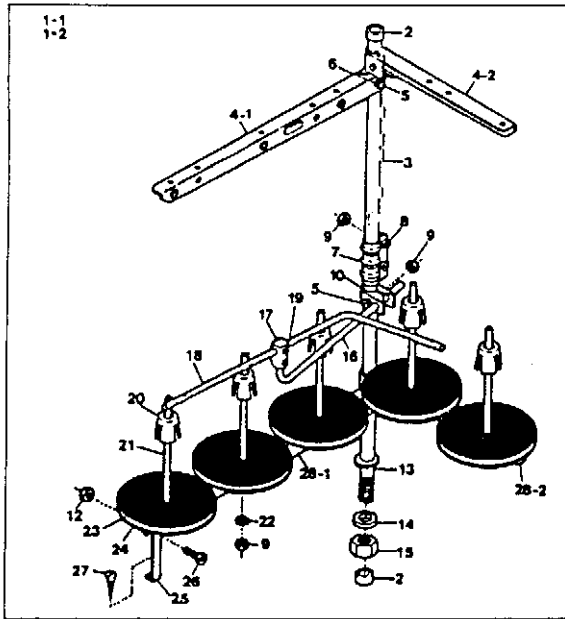

12

Amt.
Req.

LUBRICATING MECHANISM (1)			13
Ref. No.	Parts No.	Description	Amt. Req.
1	2100365	Oil Pump, Complete Set	1
2	2100363	Worm Wheel	1
3	160001	Screw (M4-0.7X4)	2
4	110016	Screw (M4-0.7X15)	2
5	2100645	Oil Pipe	1
6	000456	Seal Plug	1
7	2100646	Upper Looper Bar Oiling Felt	1
8	2100255	Oil Adjusting Plate	2
9	000538	Washer	1
10	110013	Screw (M4-0.7X8)	7
11	2100032	Oil Sight Gauge	1
12	2100605	Seal Plug	2
13	2100142	Needle Bar Oiling Felt	1
14	310023	Oil Wick	2
15	2100524	Oiling Felt Clamp	1
16	2100523	Needle Bar Oiling Felt (Left)	1
17	2100315	Filter Housing Cover	1
18	2100316	Filter Housing Gasket	1
19	3100345	Filter	1
20	2100314	Filter Housing	1
21	2100383	Oil Filter Screen	1

THREAD STAND & SUPPORTING BOARD

Ref. No.	Parts No.	Description	15 Amt. Req.
1-1	0099056	Thread Stand, Complete Set (5 Spools Type)	1
1-2	0099048	" " (6 Spools Type)	1
2	0099057	Column Cap	2
3	0099058	Column Pipe (Upper)	1
4-1	0099060	Thread Hanger (3 Spools Type)	1
4-2	0099059	" (2 Spools Type)	1
5	000147	Screw	5
6	000148	Washer	2
7	0099061	Column Pipe Connector	1
8	000149	Screw	2
9	000152	Nut	9
10	0099062	Thread Guide Holder	1
11
12
13	0099063	Column Pipe (Lower)	1
14	300027	Washer	1
15	000153	Nut	1
16	0099030	Thread Guide Bar	1
17	0099031	Thread Guide Bar Bracket	1
18	0099064	Thread Guide	1
19	003632	Screw	2
20	0099065	Spool Cushion	5
21	0099066	Spool Pin	5
22	000600	Spring Washer	5
23	0099067	Spool Mat	5
24	0099068	Spool Seat Disc	5
25	0099069	Spool Holder Stay	1
26	000158	Screw	1
27	000159	Wood Screw	1
28-1	0099070	Spool Holder (3 Spools Type)	1
28-2	0099071	" (2 Spools Type)	1
29	2100381	Belt Cover	1
30	110015	Screw (M4-0.7X25)	2