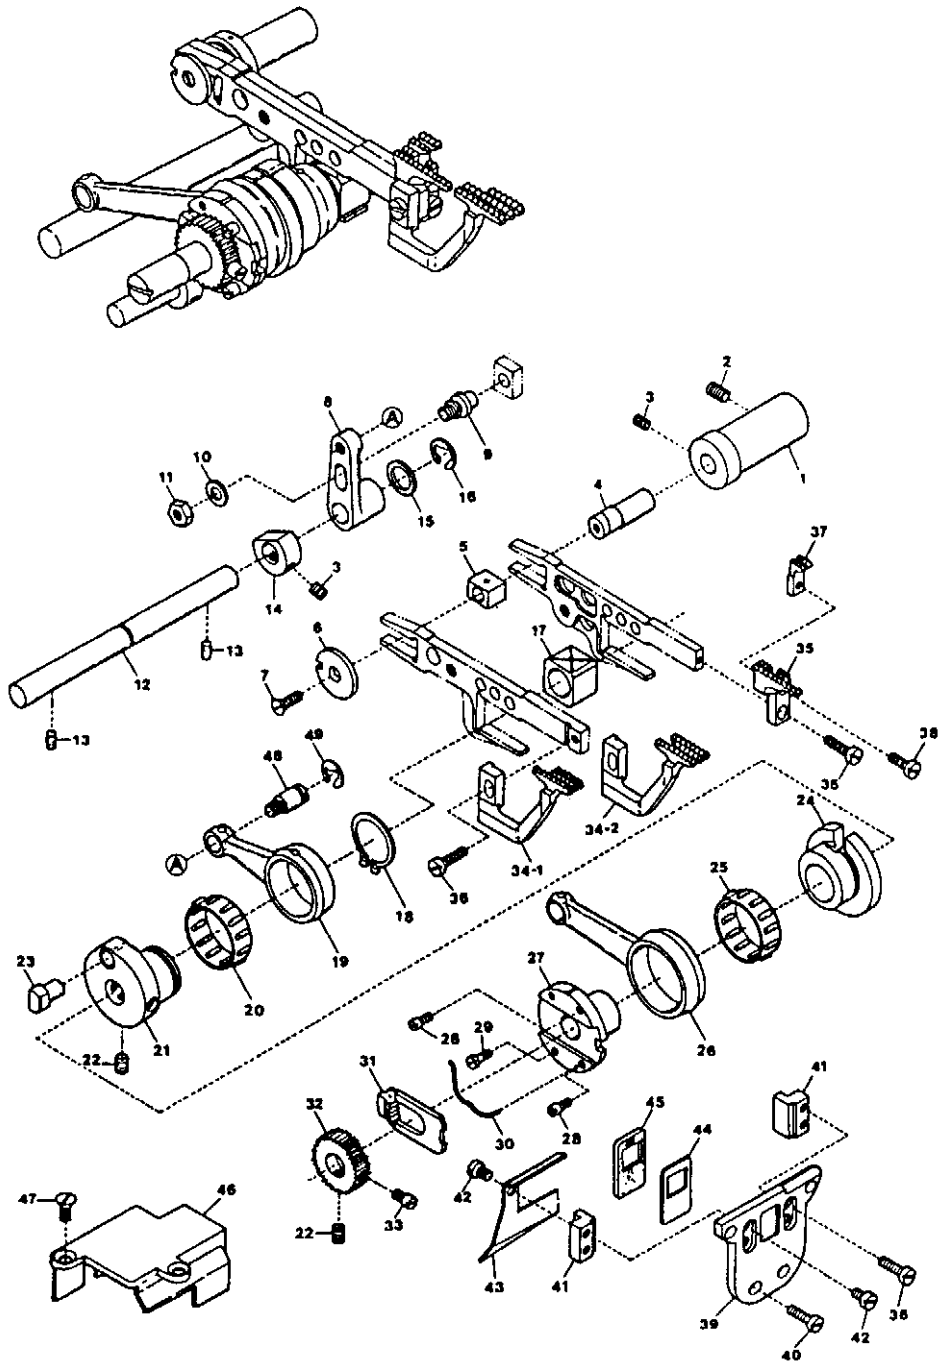

FEED DRIVING MECHANISM

Ref. No.	Parts No.	Description	Amt. Req.
1	2100603	Feed Bar Block (Rear) Shaft Bushing	1
2	160007	Screw (M6-1X6)	1
3	160001	Screw (M4-0.7X4)	3
4	2100602	Feed Bar Block (Rear) Shaft	1
5	2100283	Feed Bar Block (Rear)	1
6	2100281	Feed Bar Block (Rear) Lid	1
7	130002	Screw (M3-0.5X6)	1
8	2100434	Looper Rocker Shaft Lever	1
9	2100251	Looper Slide Block Pin	1
10	300000	Washer	1
11	100002	Nut	1
12	2100442	Looper Rocker Shaft	1
13	003655	Screw (M4-0.7X10)	2
14	2100443	Collar	1
15	300001	Washer	1
16	0013208	Retaining Ring	1
17	2100280	Feed Bar Block (Front)	1
18	2100451	Retaining Ring	1
19	2100452	Looper Rocker Connecting Rod	1
20	0068146	Roller Bearing	1
21	2100450	Looper Rocker Eccentric	1
22	160003	Screw (M5-0.8X5)	3
23	0020401	Feed Dog Eccentric Pin	1
24	2100277	Feed Dog Eccentric	1
25	2100278	Roller Bearing	1
26	2100275	Feed Dog Driving Connecting Rod	1
27	2100276	Feed Dog Regulating Eccentric	1
28	180002	Screw (M3-0.5X4)	2
29	110070	Screw (M3-0.5X6.3)	1
30	2100289	Feed Dog Regulating Plate Spring	1
31	0023473	Feed Dog Regulating Plate	1
32	2100279	Feed Dog Regulating Gear	1
33	180003	Screw (M5-0.8X8)	1
34-1	2109050	Differential Feed Dog (A4)	1
34-2	2109057	" " (C5)	1
35	2109051	Main Feed Dog	1
36	110004	Screw (M3.5-0.6X8)	5
37		Auxiliary Feed Dog	1
38	2109052	Screw (M3-0.5X6)	1
39	110026	Feed Bar Guide Support	1
40	2100631	Screw (M4-0.7X8)	4
41	110064	Feed Bar Guide	2
42	2100632	Screw (M3.5-0.6X4)	2
43	110042	Feed Bar Oil Defender	1
44	2100302	Feed Bar Shield (Front)	1
45	2100285	Feed Bar Shield (Rear)	1
46	2100286	Connecting Rod Cover	1
47	2100301	Screw (M4-0.7X7.3)	2
48	130003	Looper Rocker Connecting Rod Pin	1
49	2100435	Retaining Ring	1
	2100444		

12

Amt.
Req.