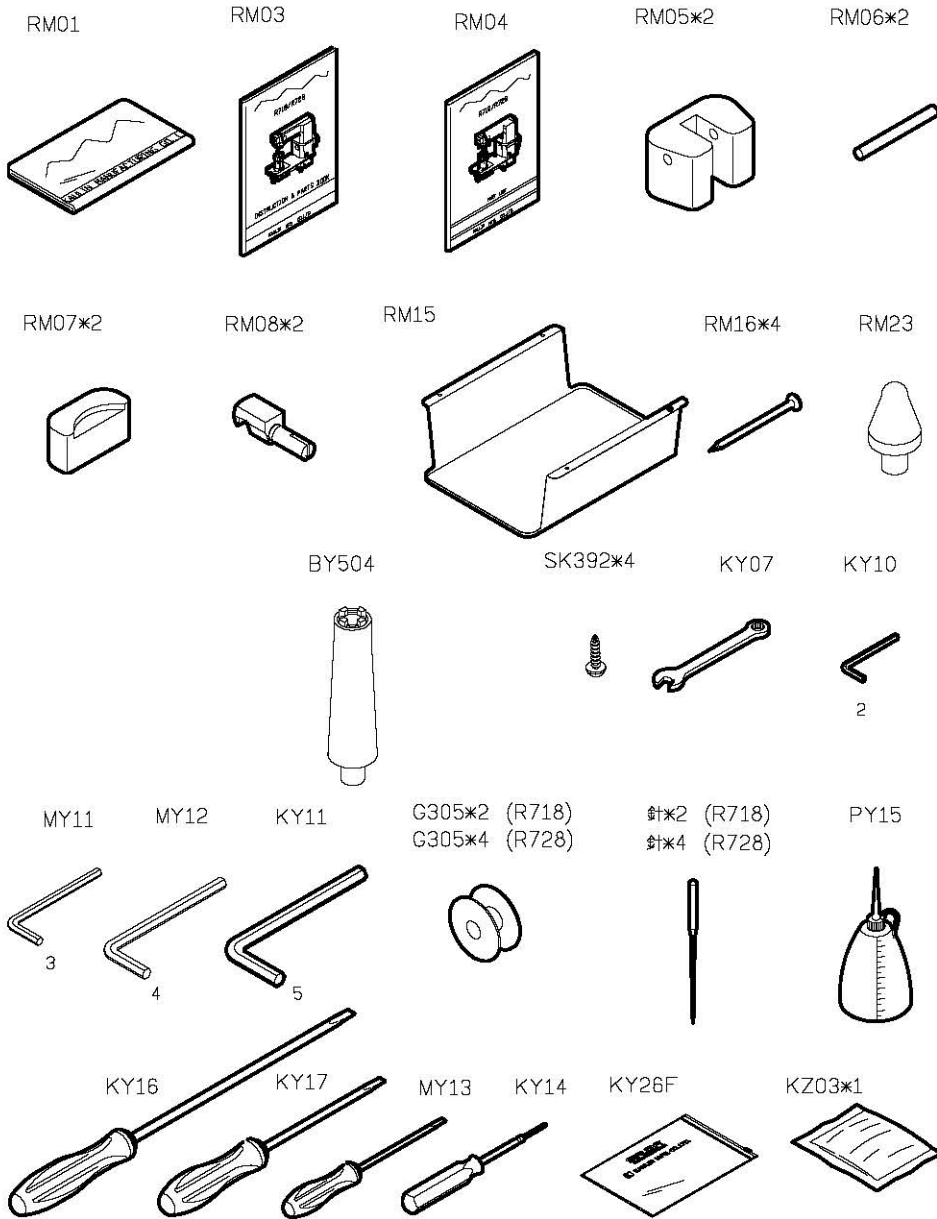

PARTS LIST FOR RM GROUP

PARTS LIST FOR RN GROUP