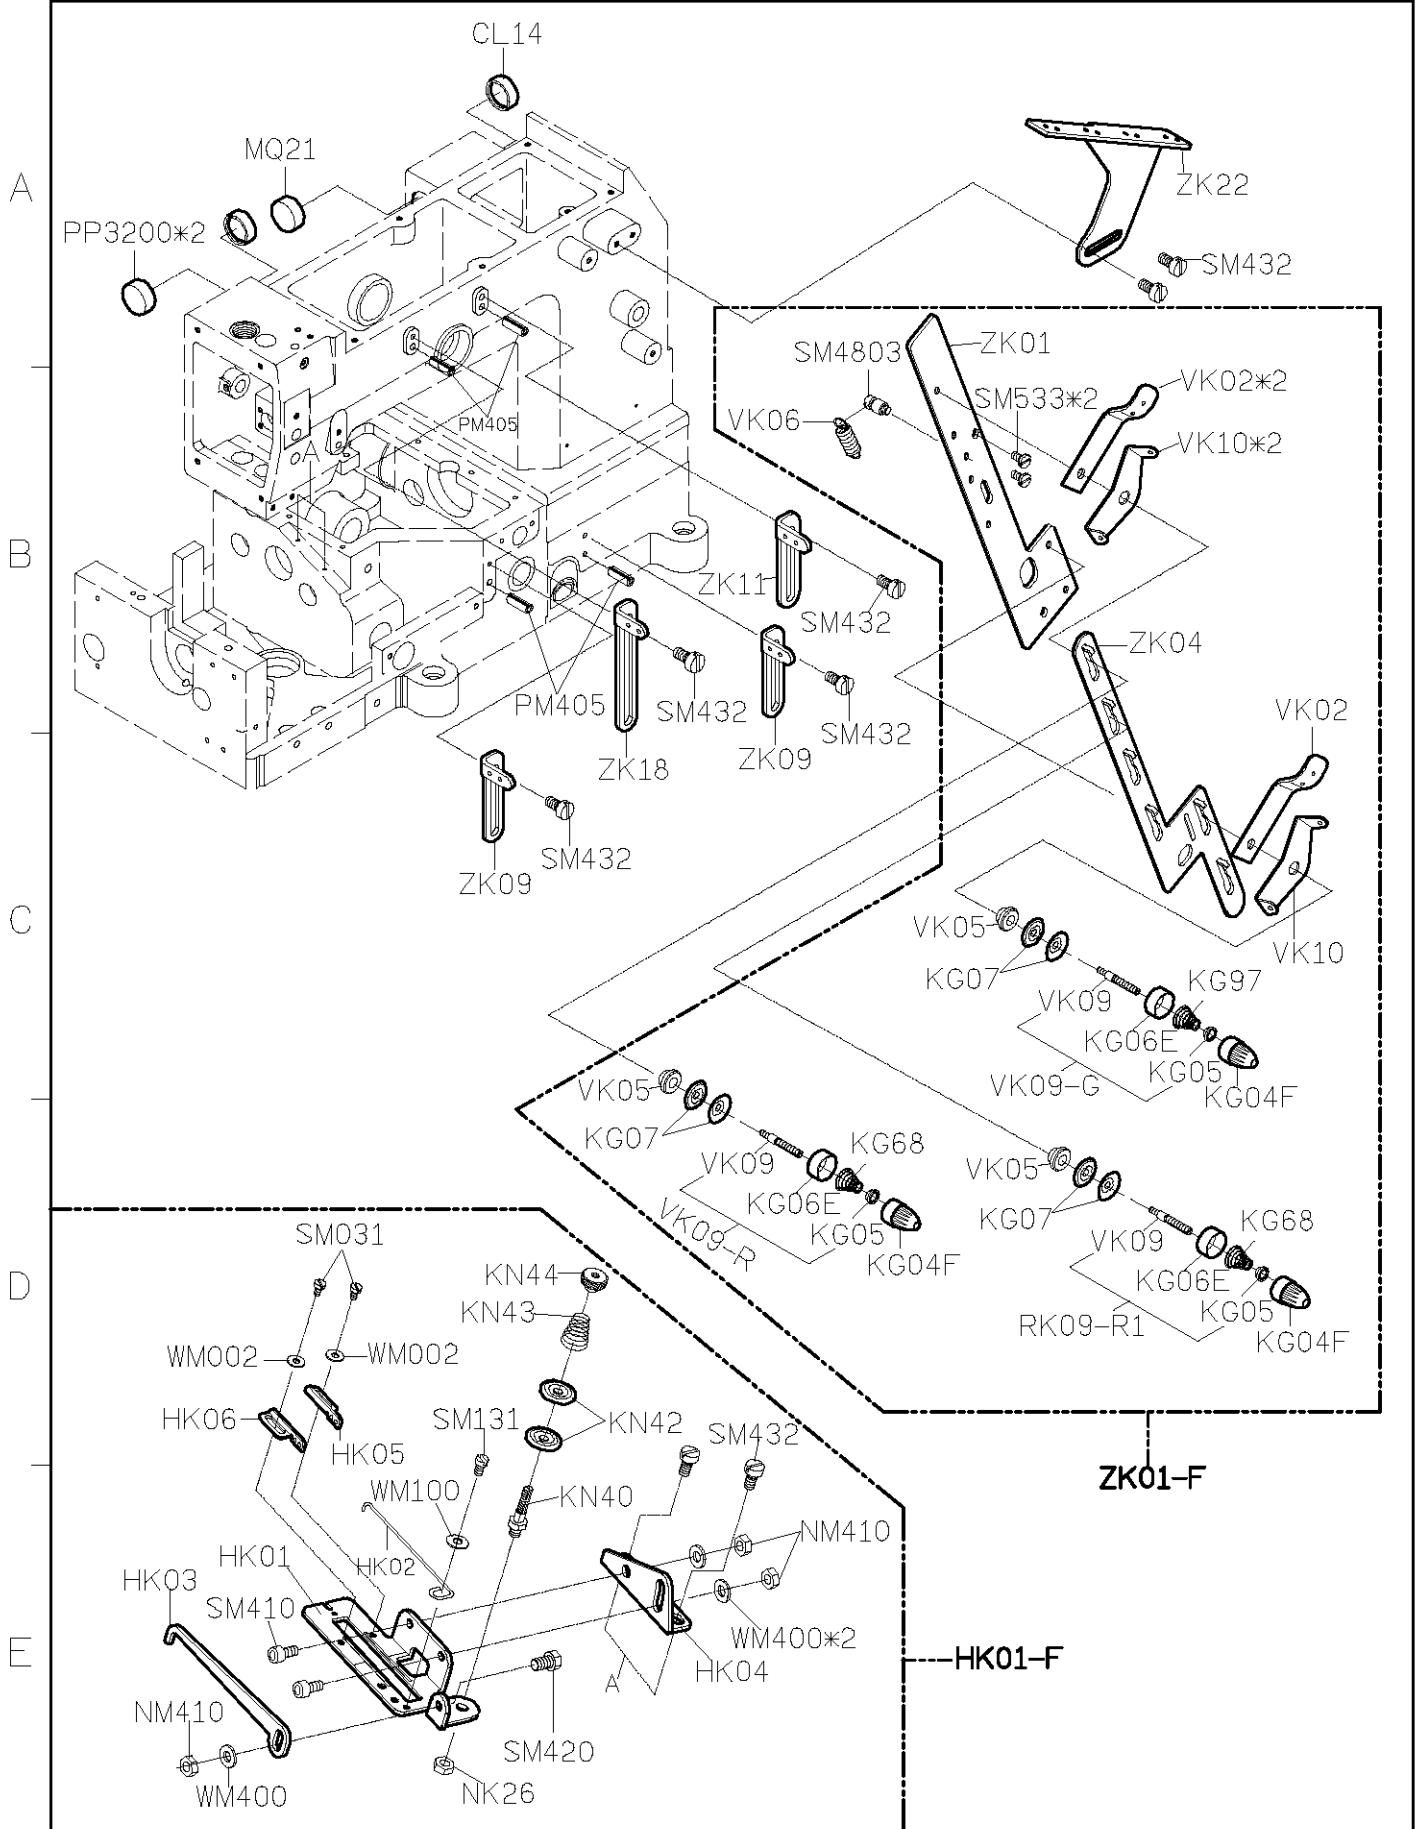

SIRUBA PARTS LIST	Series	Parts Group	Subclass / Remark	Page
	HF008	FBQ		7/7
				Date
				2013/05/27