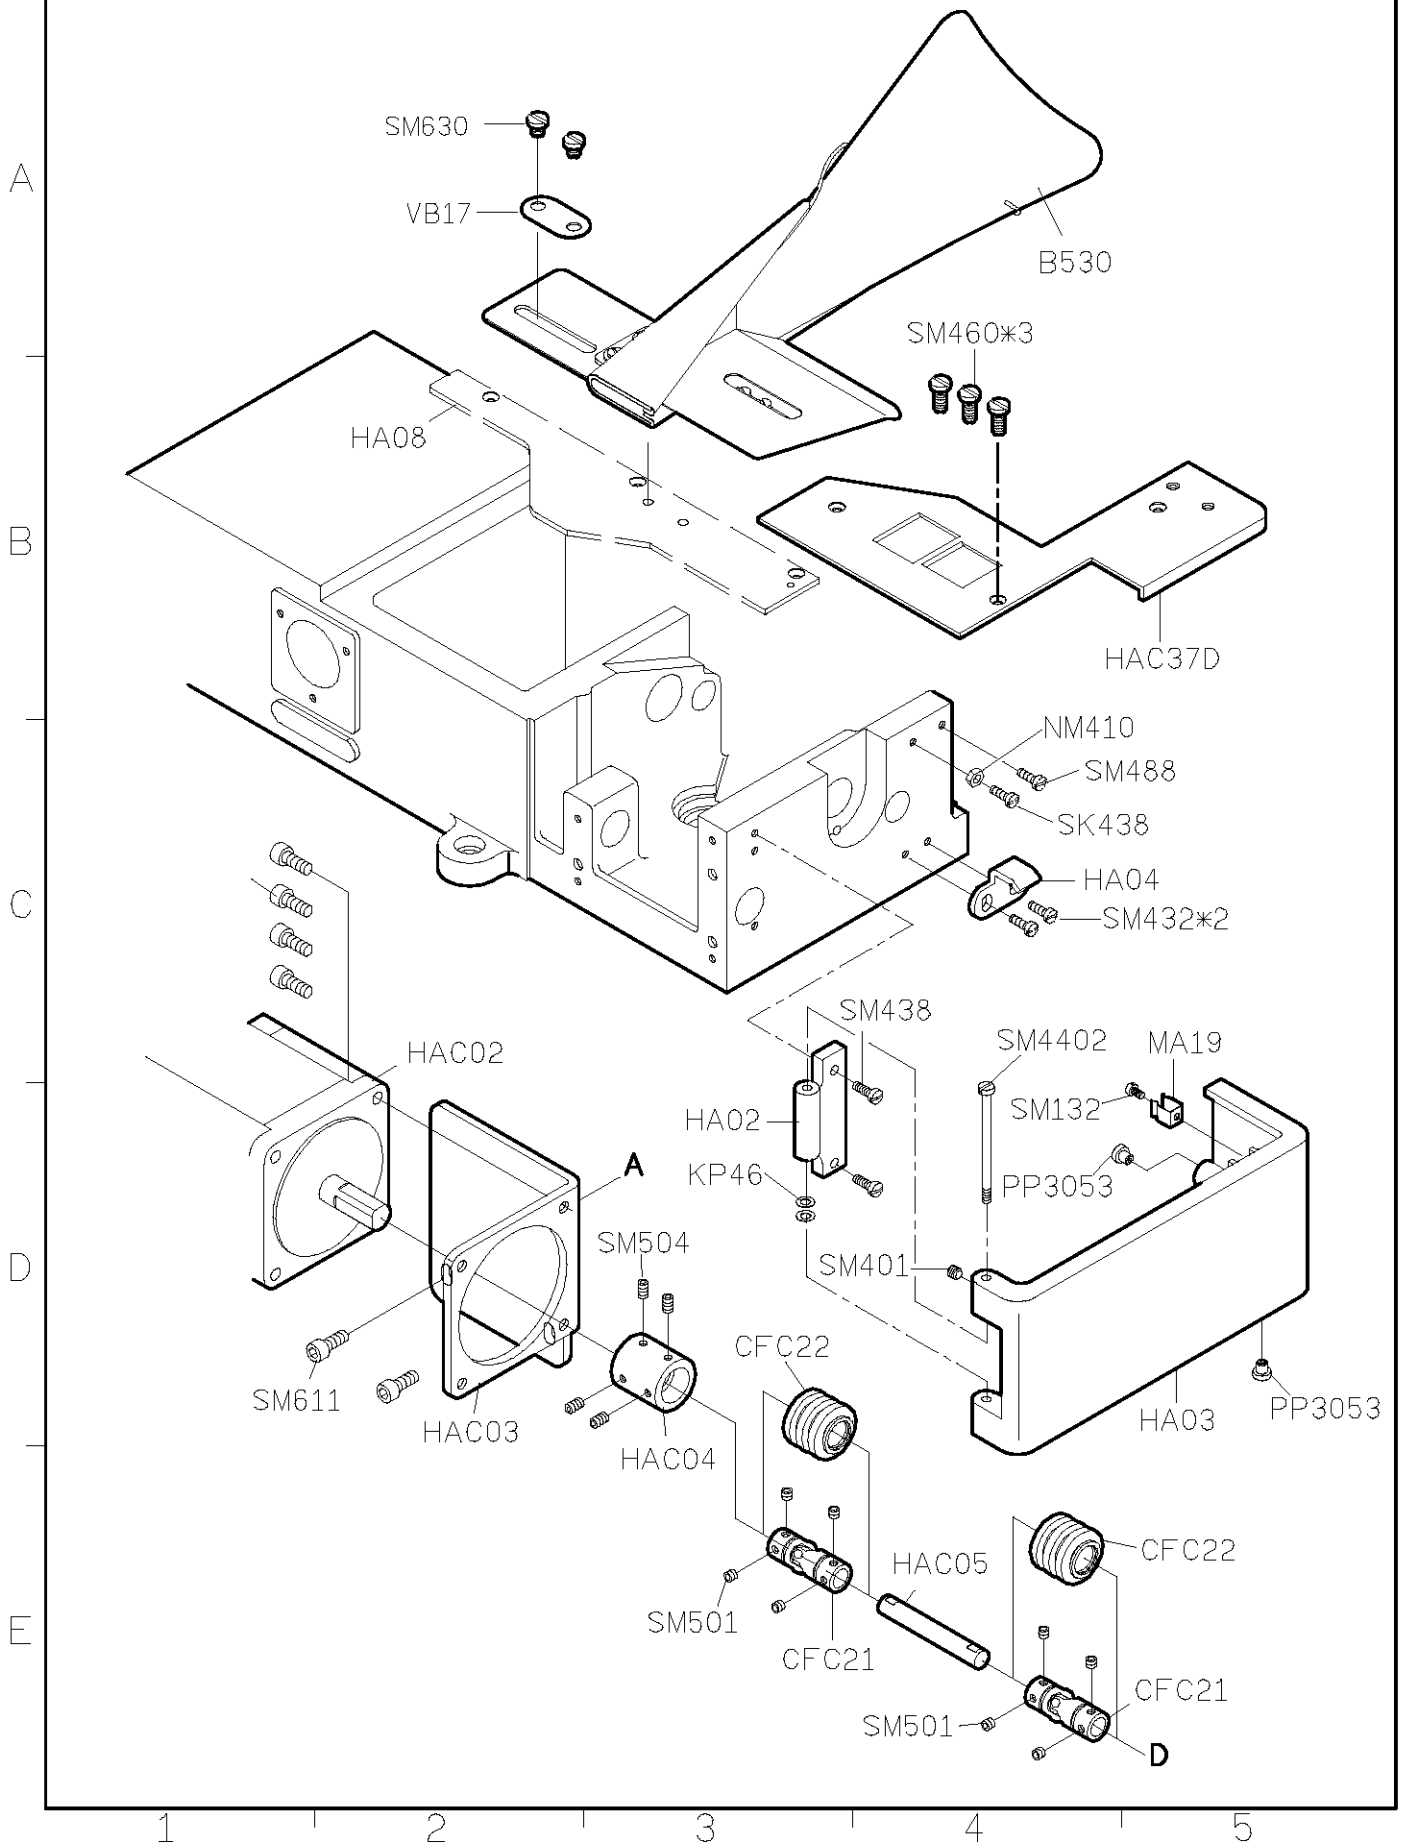

HF008 PARTS LIST FOR HAC GROUP P.1/9

FOR HF008

10/08/05