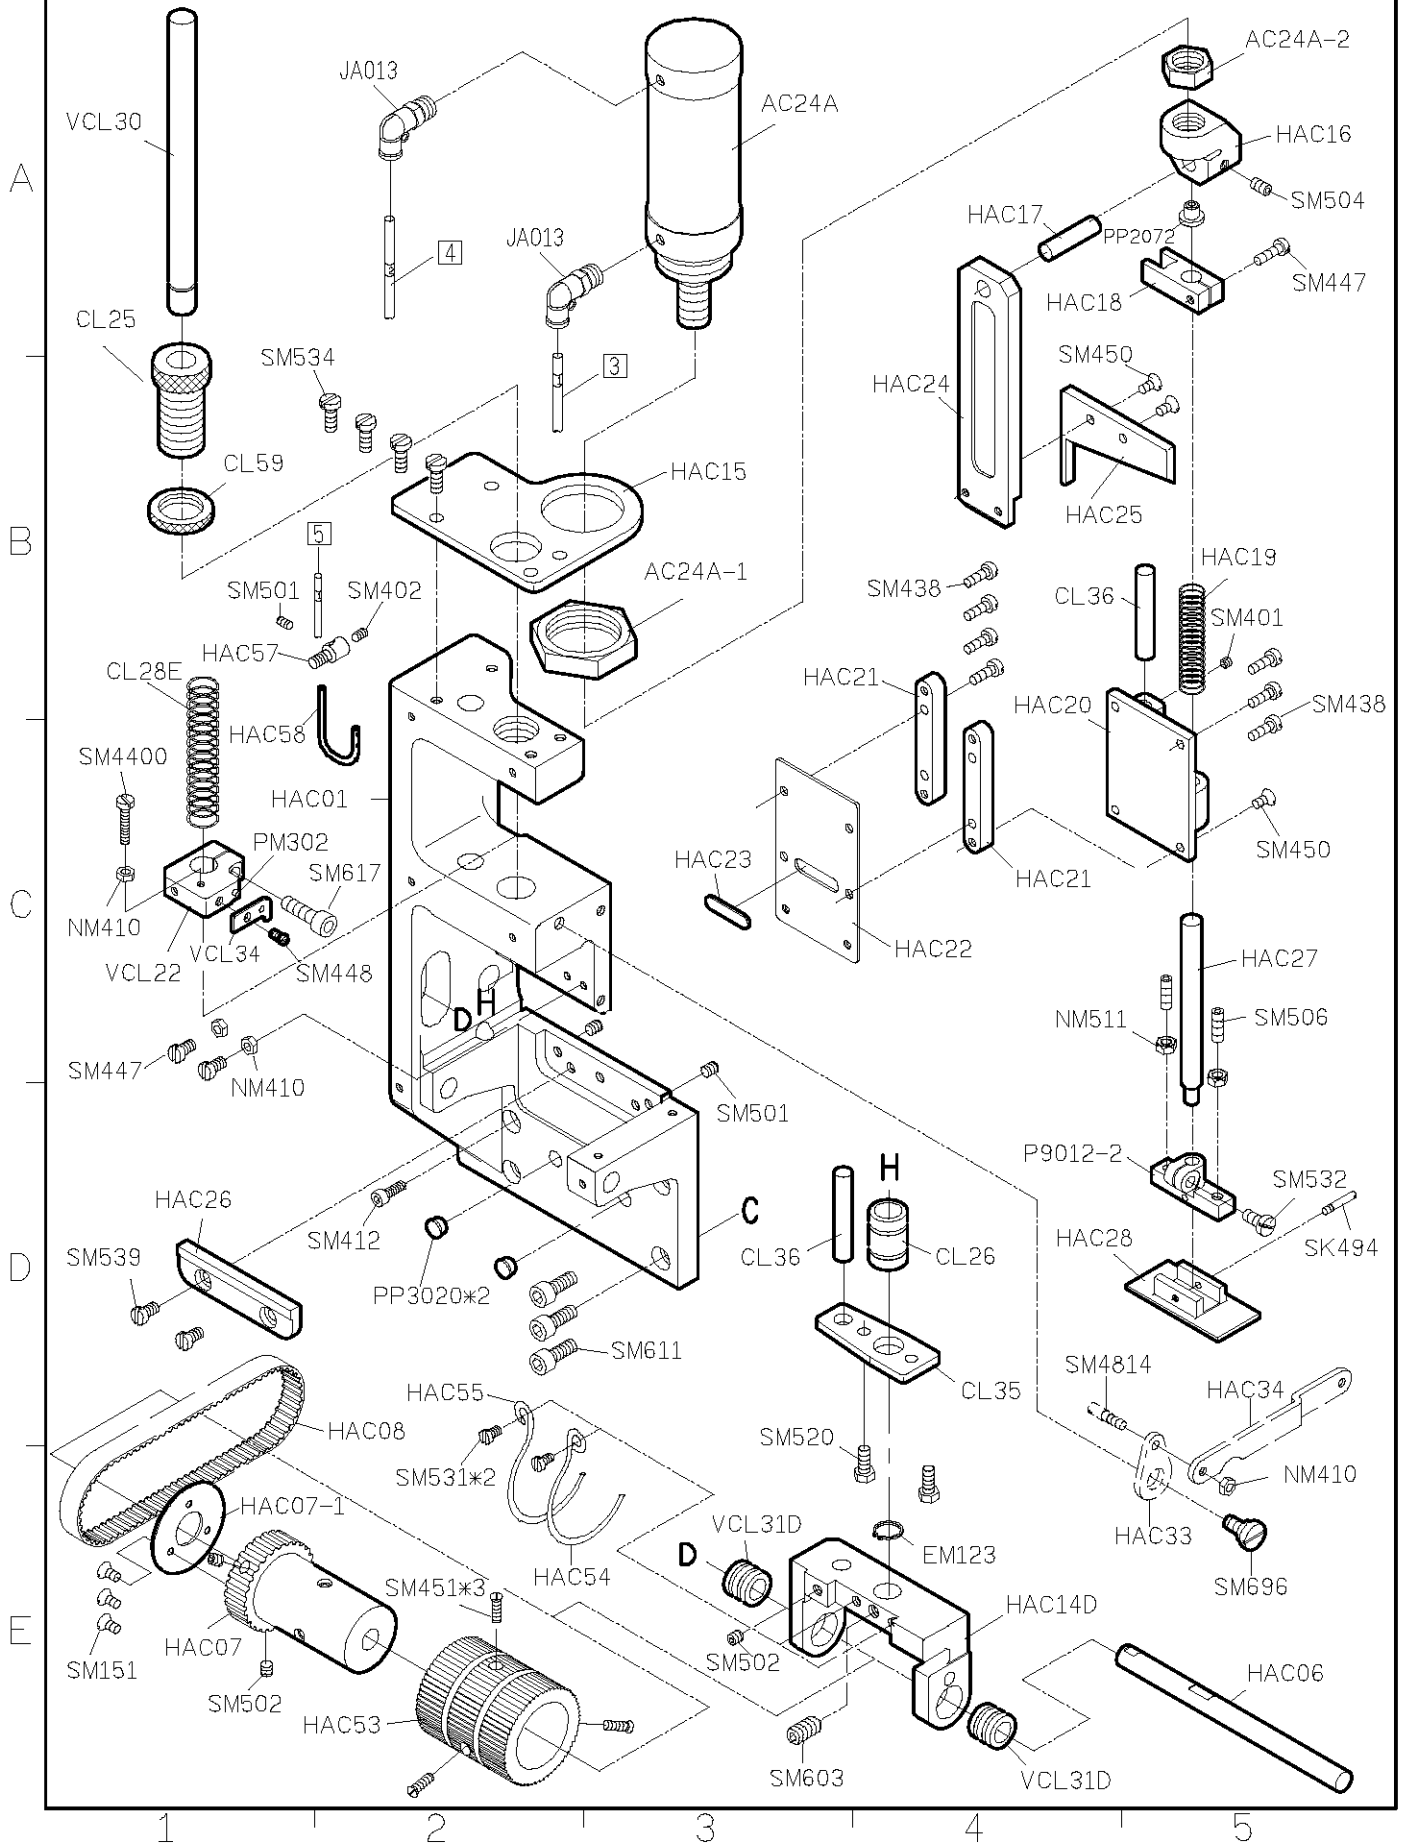

HF008 PARTS LIST FOR HAC GROUP P.2/9

FOR HF008

10/08/05