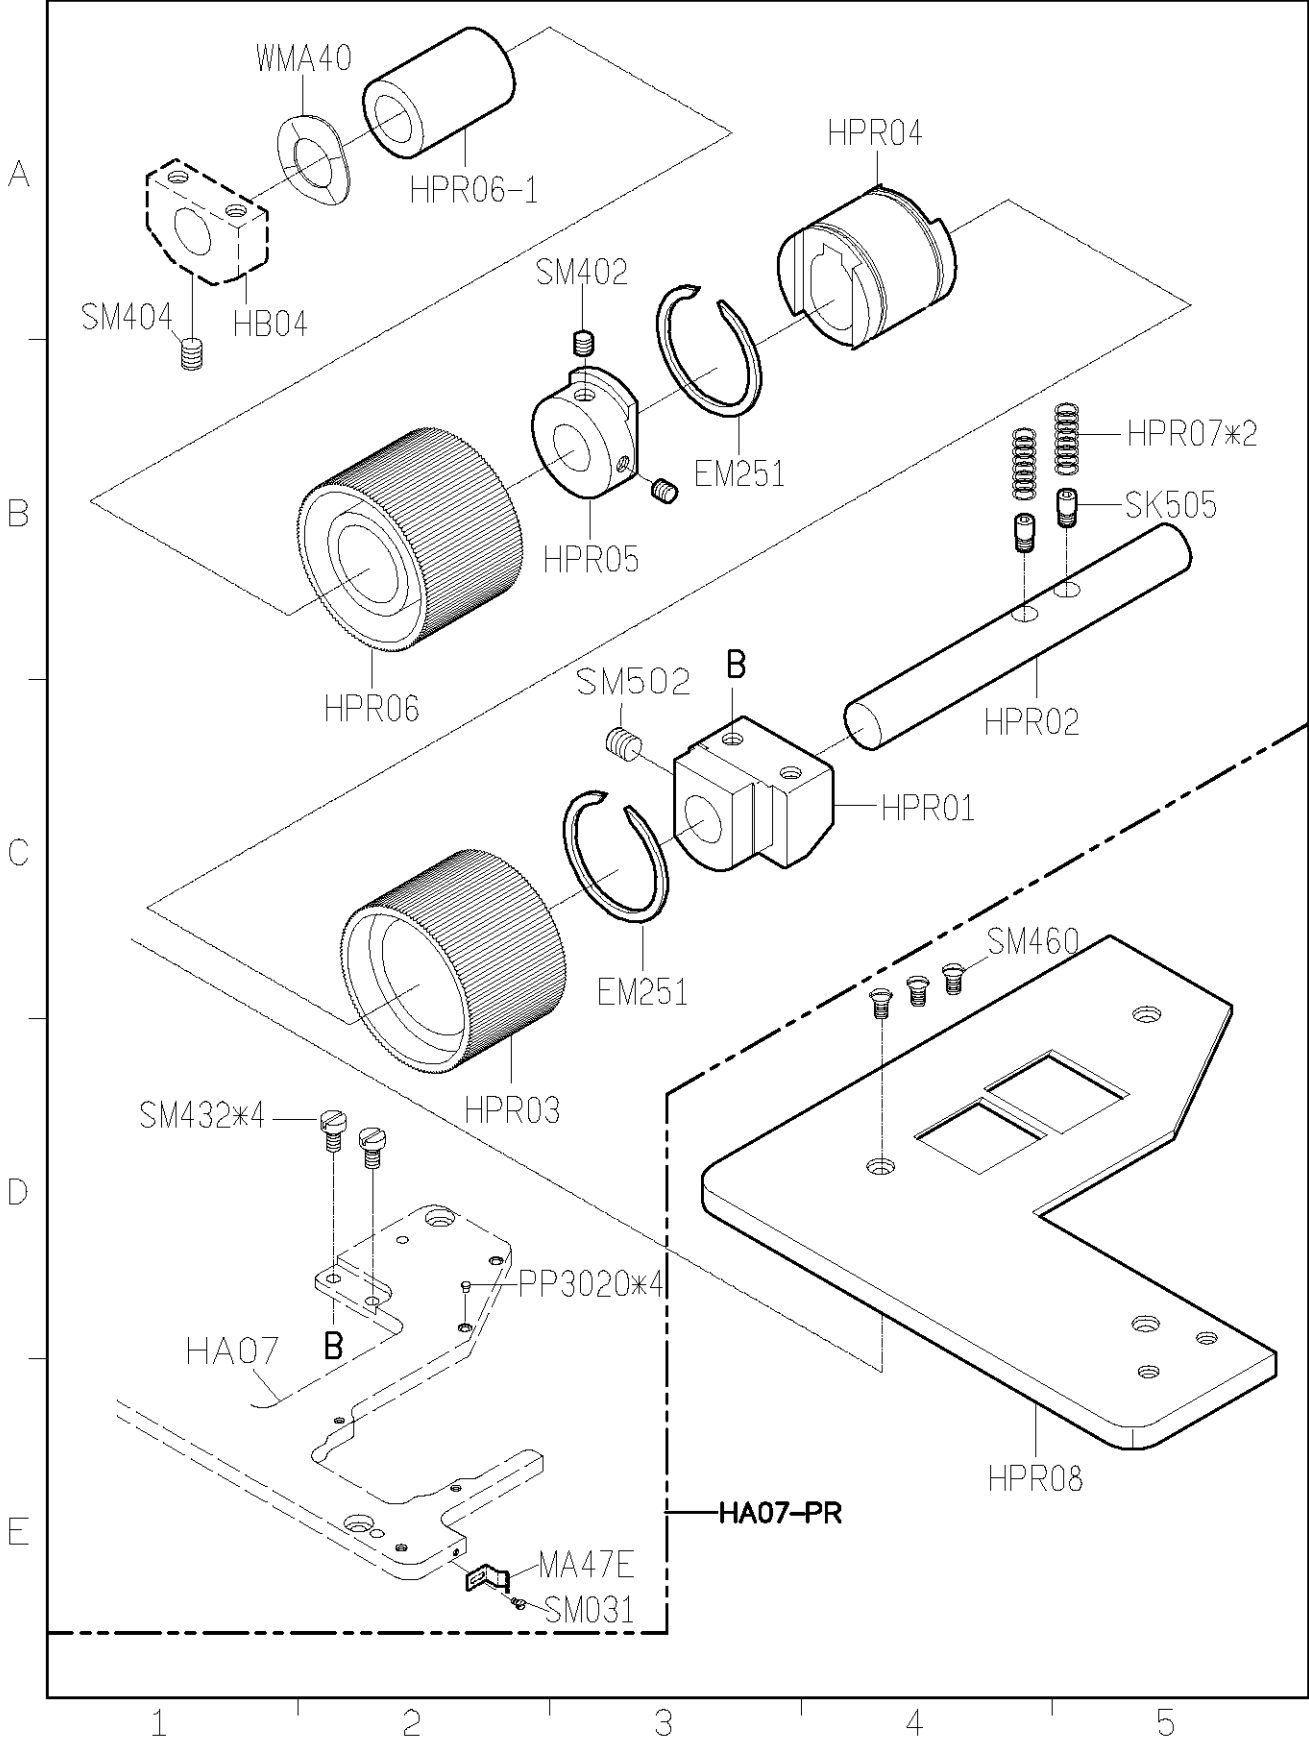

SIRUBA PARTS LIST	Series	Parts Group	Subclass / Remark	Page
	HF008	HPR		1/1
				Date
				2012/09/25