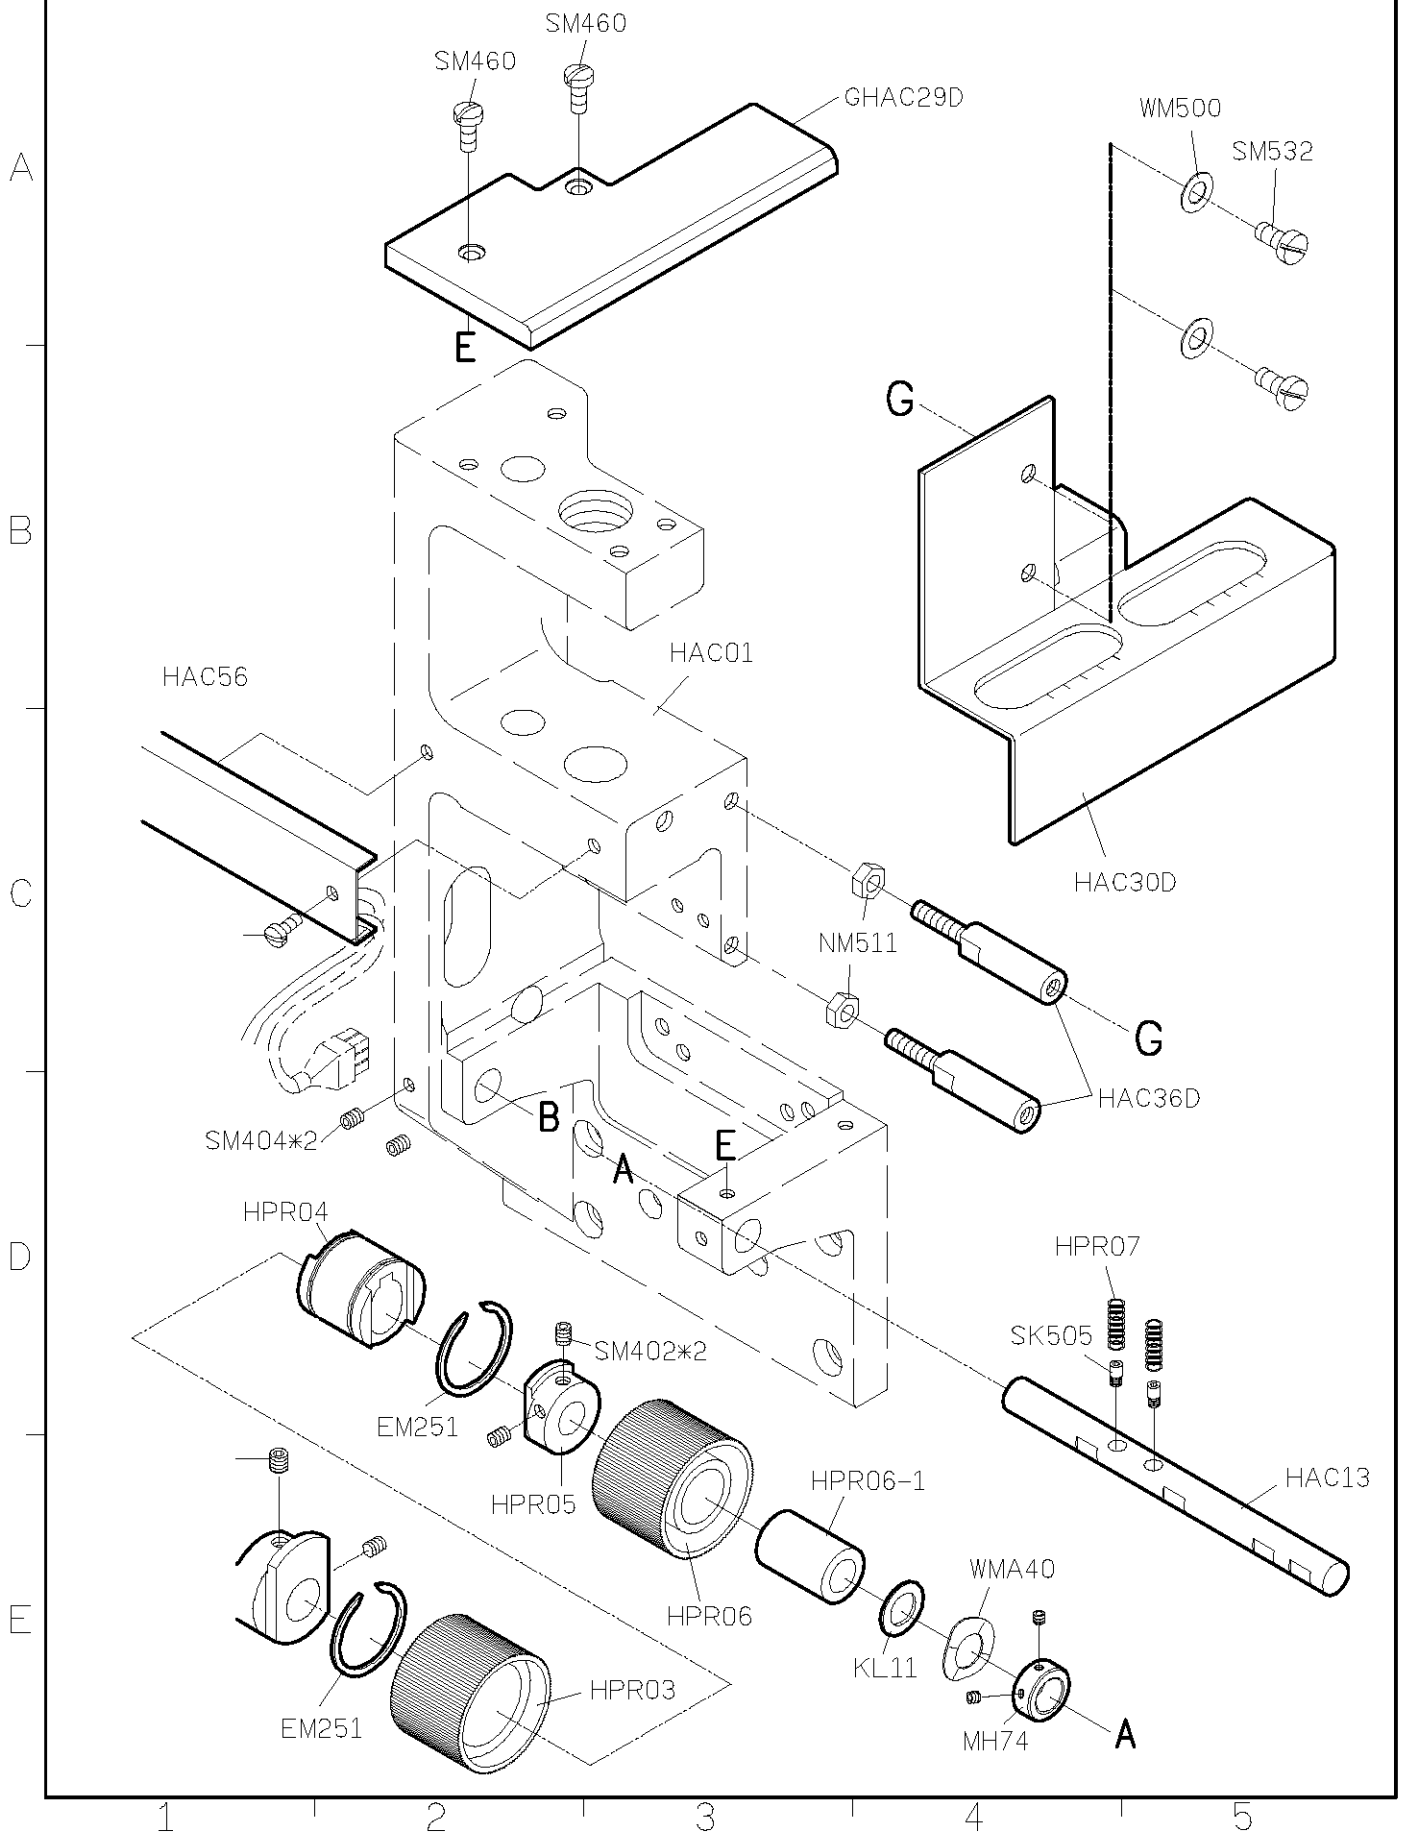

HF008 PARTS LIST FOR HAC GROUP P.3/9

FOR HF008

10/08/05