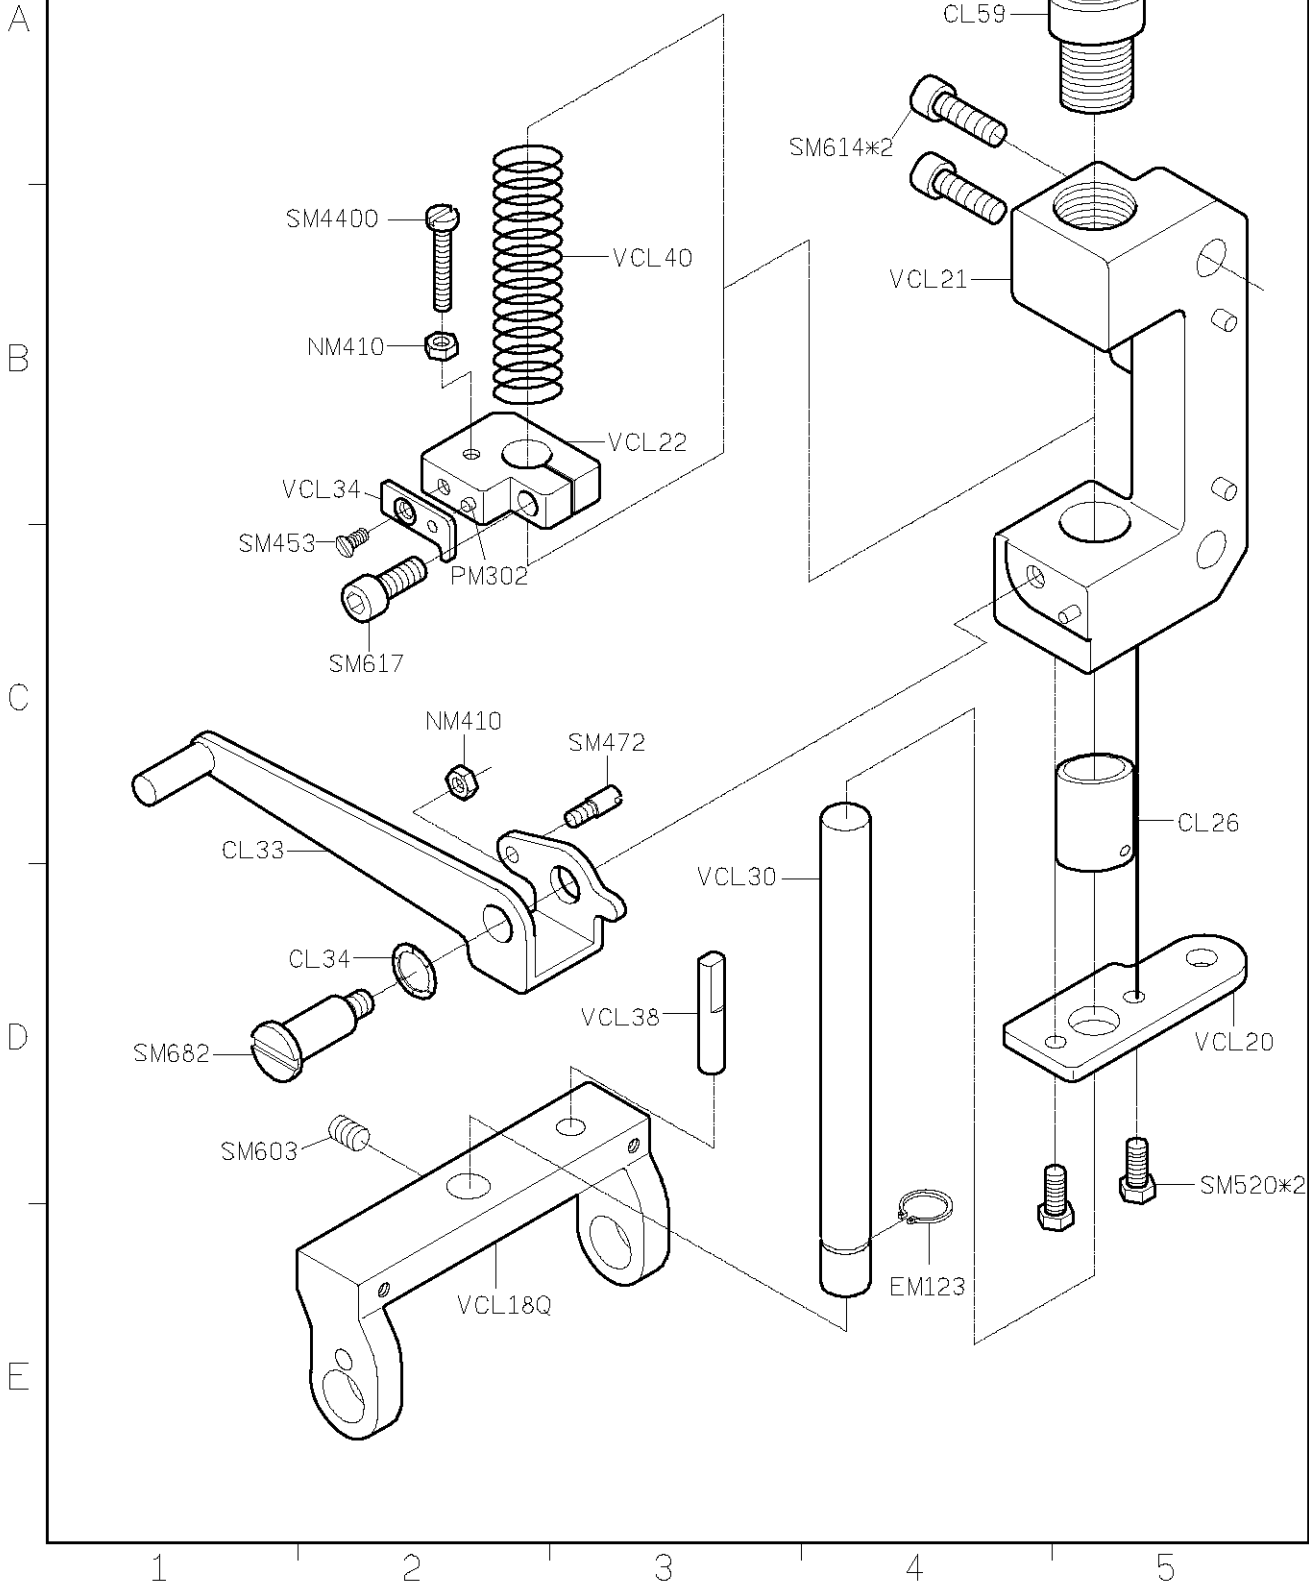

SIRUBA PARTS LIST	Series	Parts Group	Subclass / Remark	Page
	HF008	HCL		2/3
				Date
				2012/08/25