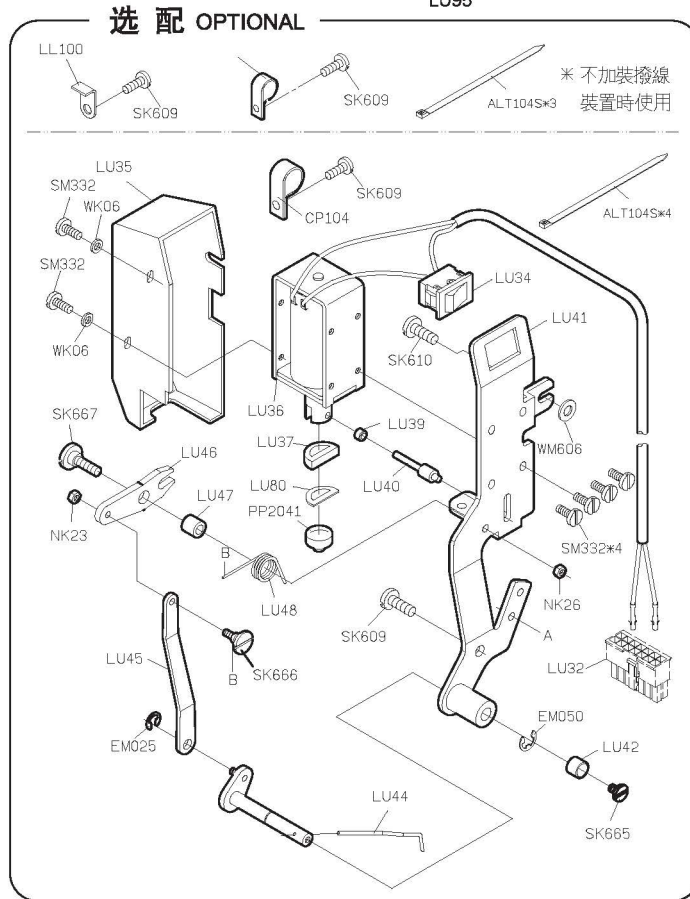

SIRUBA®
銀箭牌工業用縫紉機
INDUSTRIAL SEWING MACHINE

**DL7200-
BM1/BH1**

零件圖 PARTS LIST

CE

 高林股份有限公司
KAULIN MFG. CO., LTD.

From the library of: Superior Sewing Machine & Supply LLC

										
MODEL	SUB-CLASS	NEEDLE PLATE	FEED DOG	PRESSER FOOT	HOOK ASM	BOBBIN CASE ASM	BOBBIN	NEEDLE	HAND WHEEL	MOTOR
機 型	規 格	針 板	送 具	押 具	梭 頭	梭 殼	梭 子	針 號	手 輪	馬 達
DL7200-BM1-10 ~ DL7200-BM1-16	中厚布料 至 厚布料	E704	E701	P701	G121	G202	G303	DBX1#14	LH1500-E	T1505PE
DL7200-BM1-10 ~ DL7200-BM1-16		E704D	E702	P701	G125J	G202	G303	DBX1#21	LH1500-E	T1505PE

PARTS LIST FOR LH GROUP

PARTS LIST FOR LL GROUP

PARTS LIST FOR LU GROUP

电子夹线器

ELECTRONIC CONDUCTOR HOLDER

PARTS LIST FOR LU GROUP

From the library of: Superior Sewing Machine & Supply LLC

PARTS LIST FOR LU GROUP

PARTS LIST FOR LU GROUP

PARTS LIST FOR LU GROUP

LU64F-A1

PARTS LIST FOR LW GROUP

PARTS LIST FOR LY GROUP

SIRUBA TABLE CUT - OUT	Series	Item Code	Subclass / Remark	Mounting
	DL7000	DL7000T-T1		Fully-submerged
	DL6800			Date
				2014/12/4