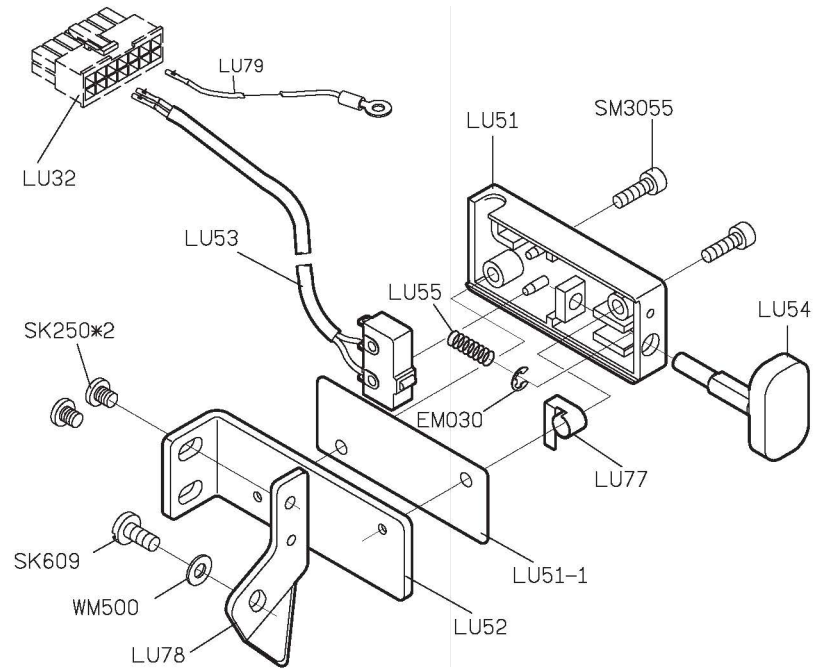

SIRUBA®
銀箭牌工業用縫紉機
INDUSTRIAL SEWING MACHINE

**DL7200-
BM1/BH1**

零件圖 PARTS LIST

CE

 高林股份有限公司
KAULIN MFG. CO., LTD.

From the library of: Superior Sewing Machine & Supply LLC

										
MODEL	SUB-CLASS	NEEDLE PLATE	FEED DOG	PRESSER FOOT	HOOK ASM	BOBBIN CASE ASM	BOBBIN	NEEDLE	HAND WHEEL	MOTOR
機 型	規 格	針 板	送 具	押 具	梭 頭	梭 殼	梭 子	針 號	手 輪	馬 達
DL7200-BM1-10 ~ DL7200-BM1-16	中厚布料 至 厚布料	E704	E701	P701	G121	G202	G303	DBX1#14	LH1500-E	T1505PE
DL7200-BM1-10 ~ DL7200-BM1-16		E704D	E702	P701	G125J	G202	G303	DBX1#21	LH1500-E	T1505PE

PARTS LIST FOR LH GROUP

PARTS LIST FOR LL GROUP

PARTS LIST FOR LU GROUP

电子夹线器

ELECTRONIC CONDUCTOR HOLDER

PARTS LIST FOR LU GROUP

From the library of: Superior Sewing Machine & Supply LLC

PARTS LIST FOR LU GROUP

PARTS LIST FOR LU GROUP

PARTS LIST FOR LU GROUP

LU64F-A1

PARTS LIST FOR LW GROUP

PARTS LIST FOR LY GROUP

SIRUBA TABLE CUT - OUT	Series	Item Code	Subclass / Remark	Mounting
	DL7000	DL7000T-T1		Fully-submerged
	DL6800			Date
				2014/12/4