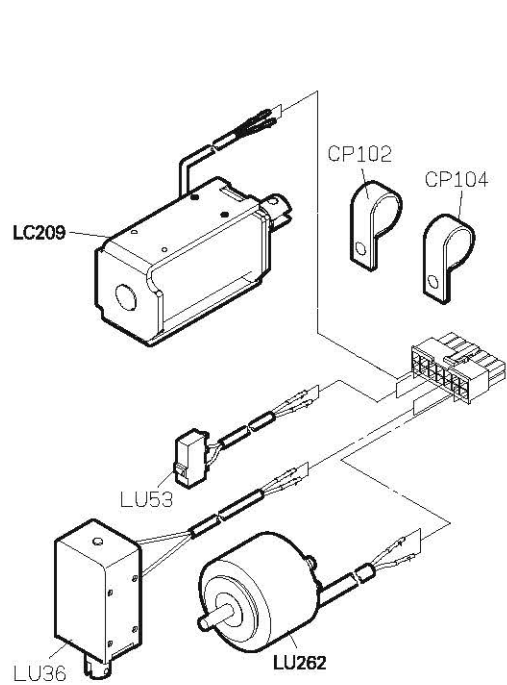

SIRUBA®
銀箭牌工業用縫紉機
INDUSTRIAL SEWING MACHINE

**DL7200-
BM1/BH1**

零件圖 PARTS LIST

CE

 高林股份有限公司
KAULIN MFG. CO., LTD.

From the library of: Superior Sewing Machine & Supply LLC

										
MODEL	SUB-CLASS	NEEDLE PLATE	FEED DOG	PRESSER FOOT	HOOK ASM	BOBBIN CASE ASM	BOBBIN	NEEDLE	HAND WHEEL	MOTOR
機 型	規 格	針 板	送 具	押 具	梭 頭	梭 殼	梭 子	針 號	手 輪	馬 達
DL7200-BM1-10 ~ DL7200-BM1-16	中厚布料 至 厚布料	E704	E701	P701	G121	G202	G303	DBX1#14	LH1500-E	T1505PE
DL7200-BM1-10 ~ DL7200-BM1-16		E704D	E702	P701	G125J	G202	G303	DBX1#21	LH1500-E	T1505PE

PARTS LIST FOR LH GROUP

PARTS LIST FOR LL GROUP

PARTS LIST FOR LU GROUP

电子夹线器

ELECTRONIC CONDUCTOR HOLDER

PARTS LIST FOR LU GROUP

From the library of: Superior Sewing Machine & Supply LLC

PARTS LIST FOR LU GROUP

PARTS LIST FOR LU GROUP

PARTS LIST FOR LU GROUP

LU64F-A1

PARTS LIST FOR LW GROUP

PARTS LIST FOR LY GROUP

SIRUBA TABLE CUT - OUT	Series	Item Code	Subclass / Remark	Mounting
	DL7000	DL7000T-T1		Fully-submerged
	DL6800			Date
				2014/12/4