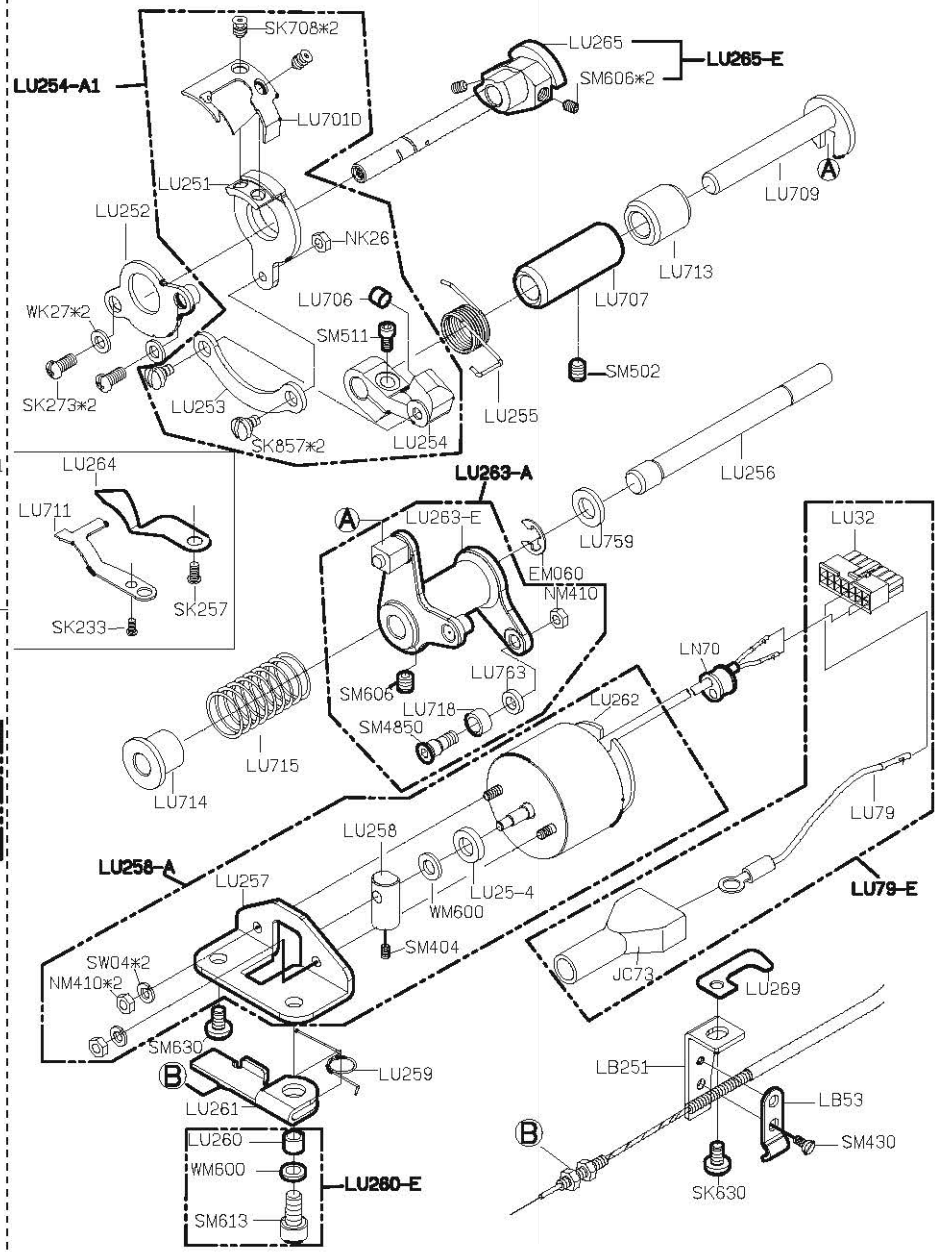

PARTS LIST FOR LL GROUP

PARTS LIST FOR LU GROUP