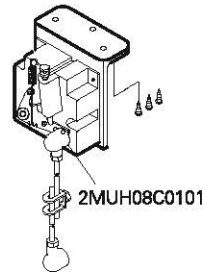

SIRUBA®
銀箭牌工業用縫紉機
INDUSTRIAL SEWING MACHINE

**DL7200-
BM1/BH1**

零件圖 PARTS LIST

CE

 高林股份有限公司
KAULIN MFG. CO., LTD.

From the library of: Superior Sewing Machine & Supply LLC

										
MODEL	SUB-CLASS	NEEDLE PLATE	FEED DOG	PRESSER FOOT	HOOK ASM	BOBBIN CASE ASM	BOBBIN	NEEDLE	HAND WHEEL	MOTOR
機 型	規 格	針 板	送 具	押 具	梭 頭	梭 殼	梭 子	針 號	手 輪	馬 達
DL7200-BM1-10 ~ DL7200-BM1-16	中厚布料 至 厚布料	E704	E701	P701	G121	G202	G303	DBX1#14	LH1500-E	T1505PE
DL7200-BM1-10 ~ DL7200-BM1-16		E704D	E702	P701	G125J	G202	G303	DBX1#21	LH1500-E	T1505PE

PARTS LIST FOR LH GROUP

PARTS LIST FOR LL GROUP

PARTS LIST FOR LU GROUP

电子夹线器

ELECTRONIC CONDUCTOR HOLDER

PARTS LIST FOR LU GROUP

From the library of: Superior Sewing Machine & Supply LLC

PARTS LIST FOR LU GROUP

PARTS LIST FOR LU GROUP

PARTS LIST FOR LU GROUP

LU64F-A1

PARTS LIST FOR LW GROUP

PARTS LIST FOR LY GROUP

SIRUBA TABLE CUT - OUT	Series	Item Code	Subclass / Remark	Mounting
	DL7000	DL7000T-T1		Fully-submerged
	DL6800			Date
				2014/12/4