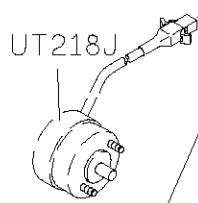

C007JD PARTS LIST FOR UTR-J(UTS-J) GROUP P.4/11

FOR UTR/WP/UTX

FOR UTS/UTY