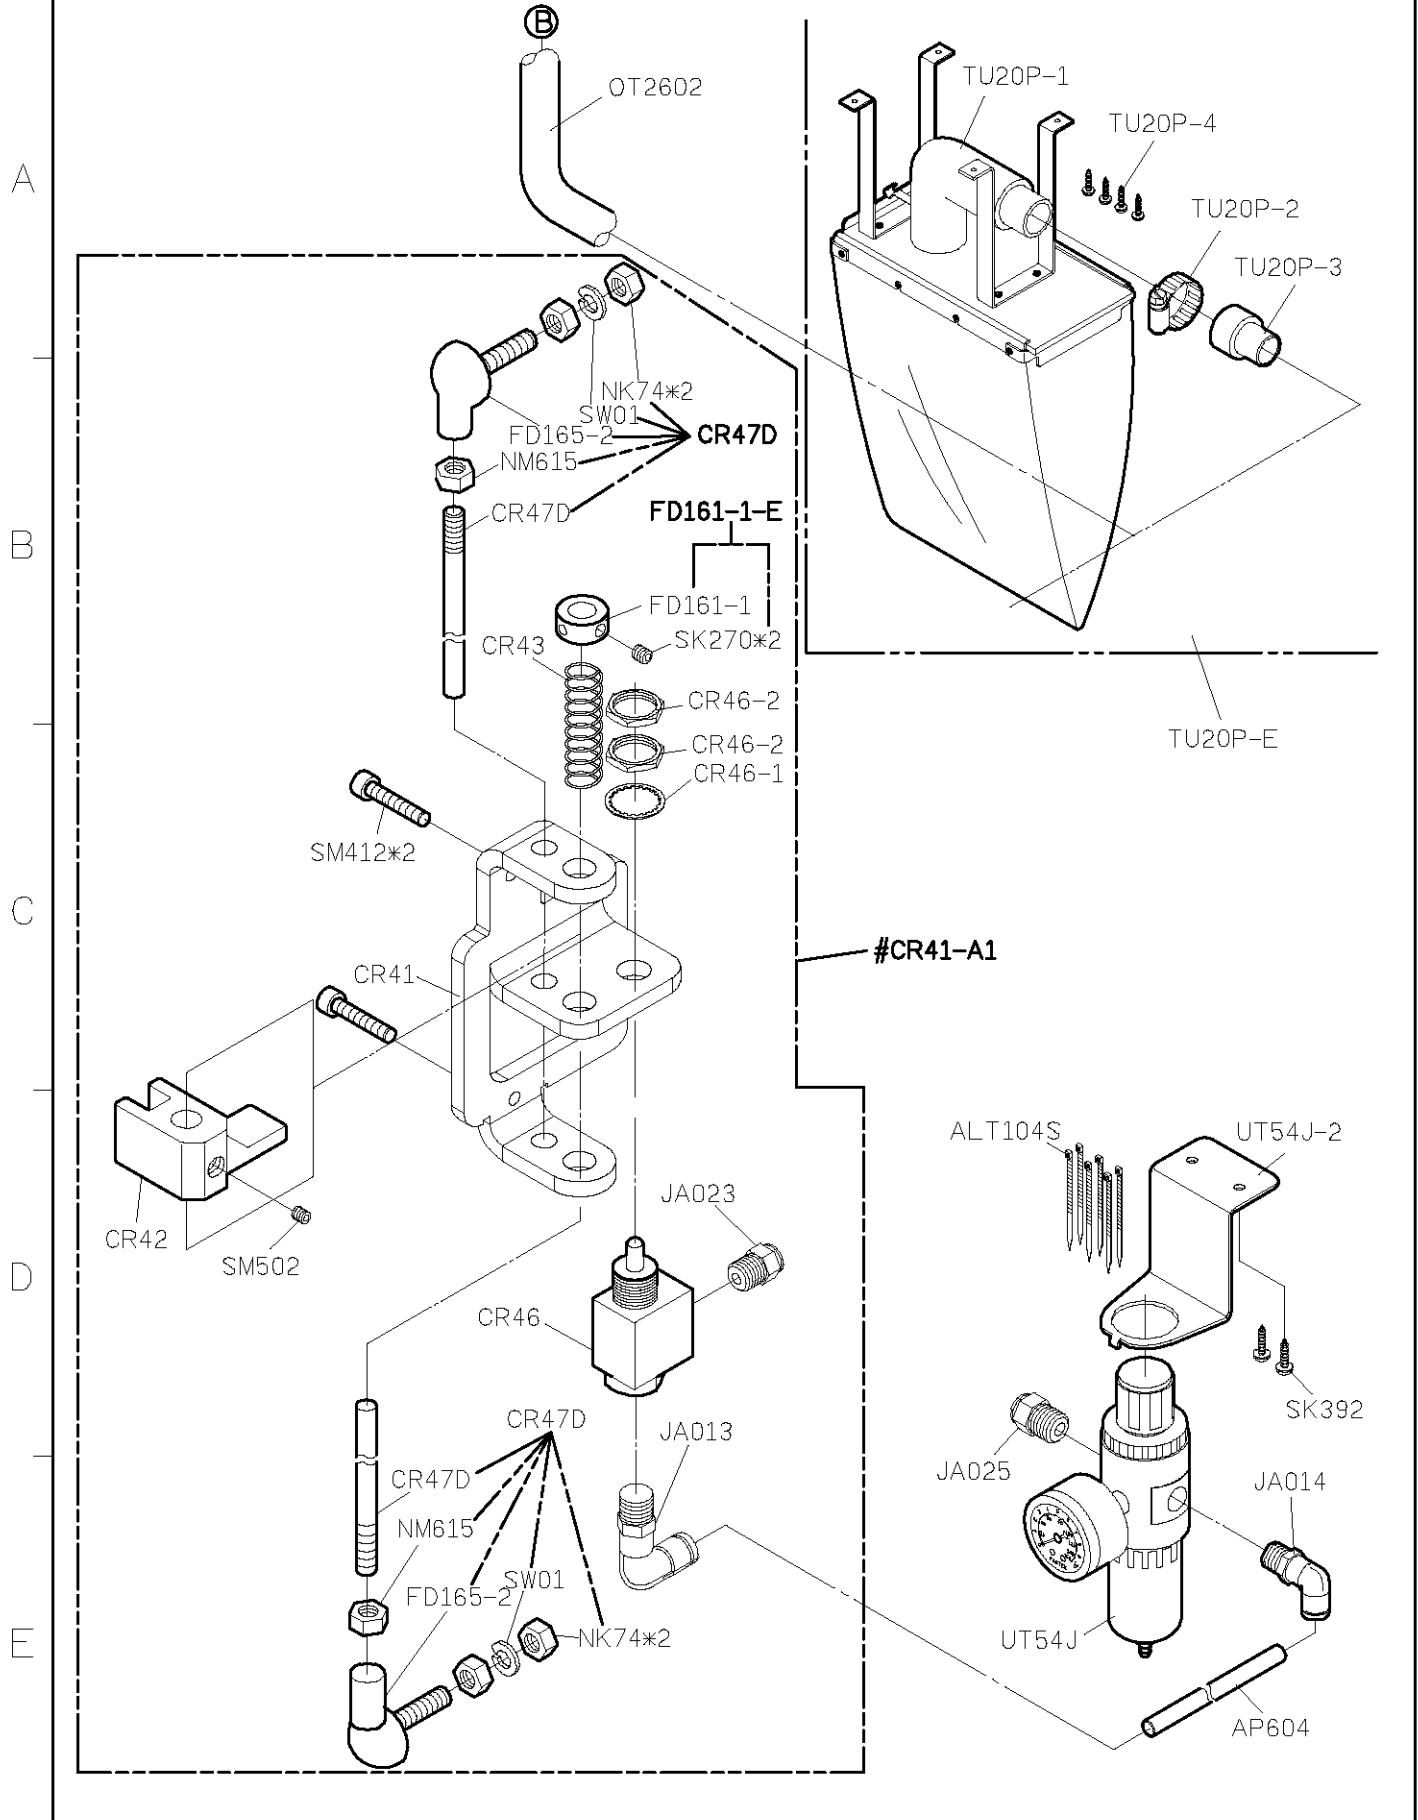

SIRUBA PARTS LIST	Series	Parts Group	Subclass / Remark	Page
	C007J/C007JD C858J/C858JD	CRL-J	≠ UTP/UTQ Is not collocatec with	3/3
				Date
				2014/05/08