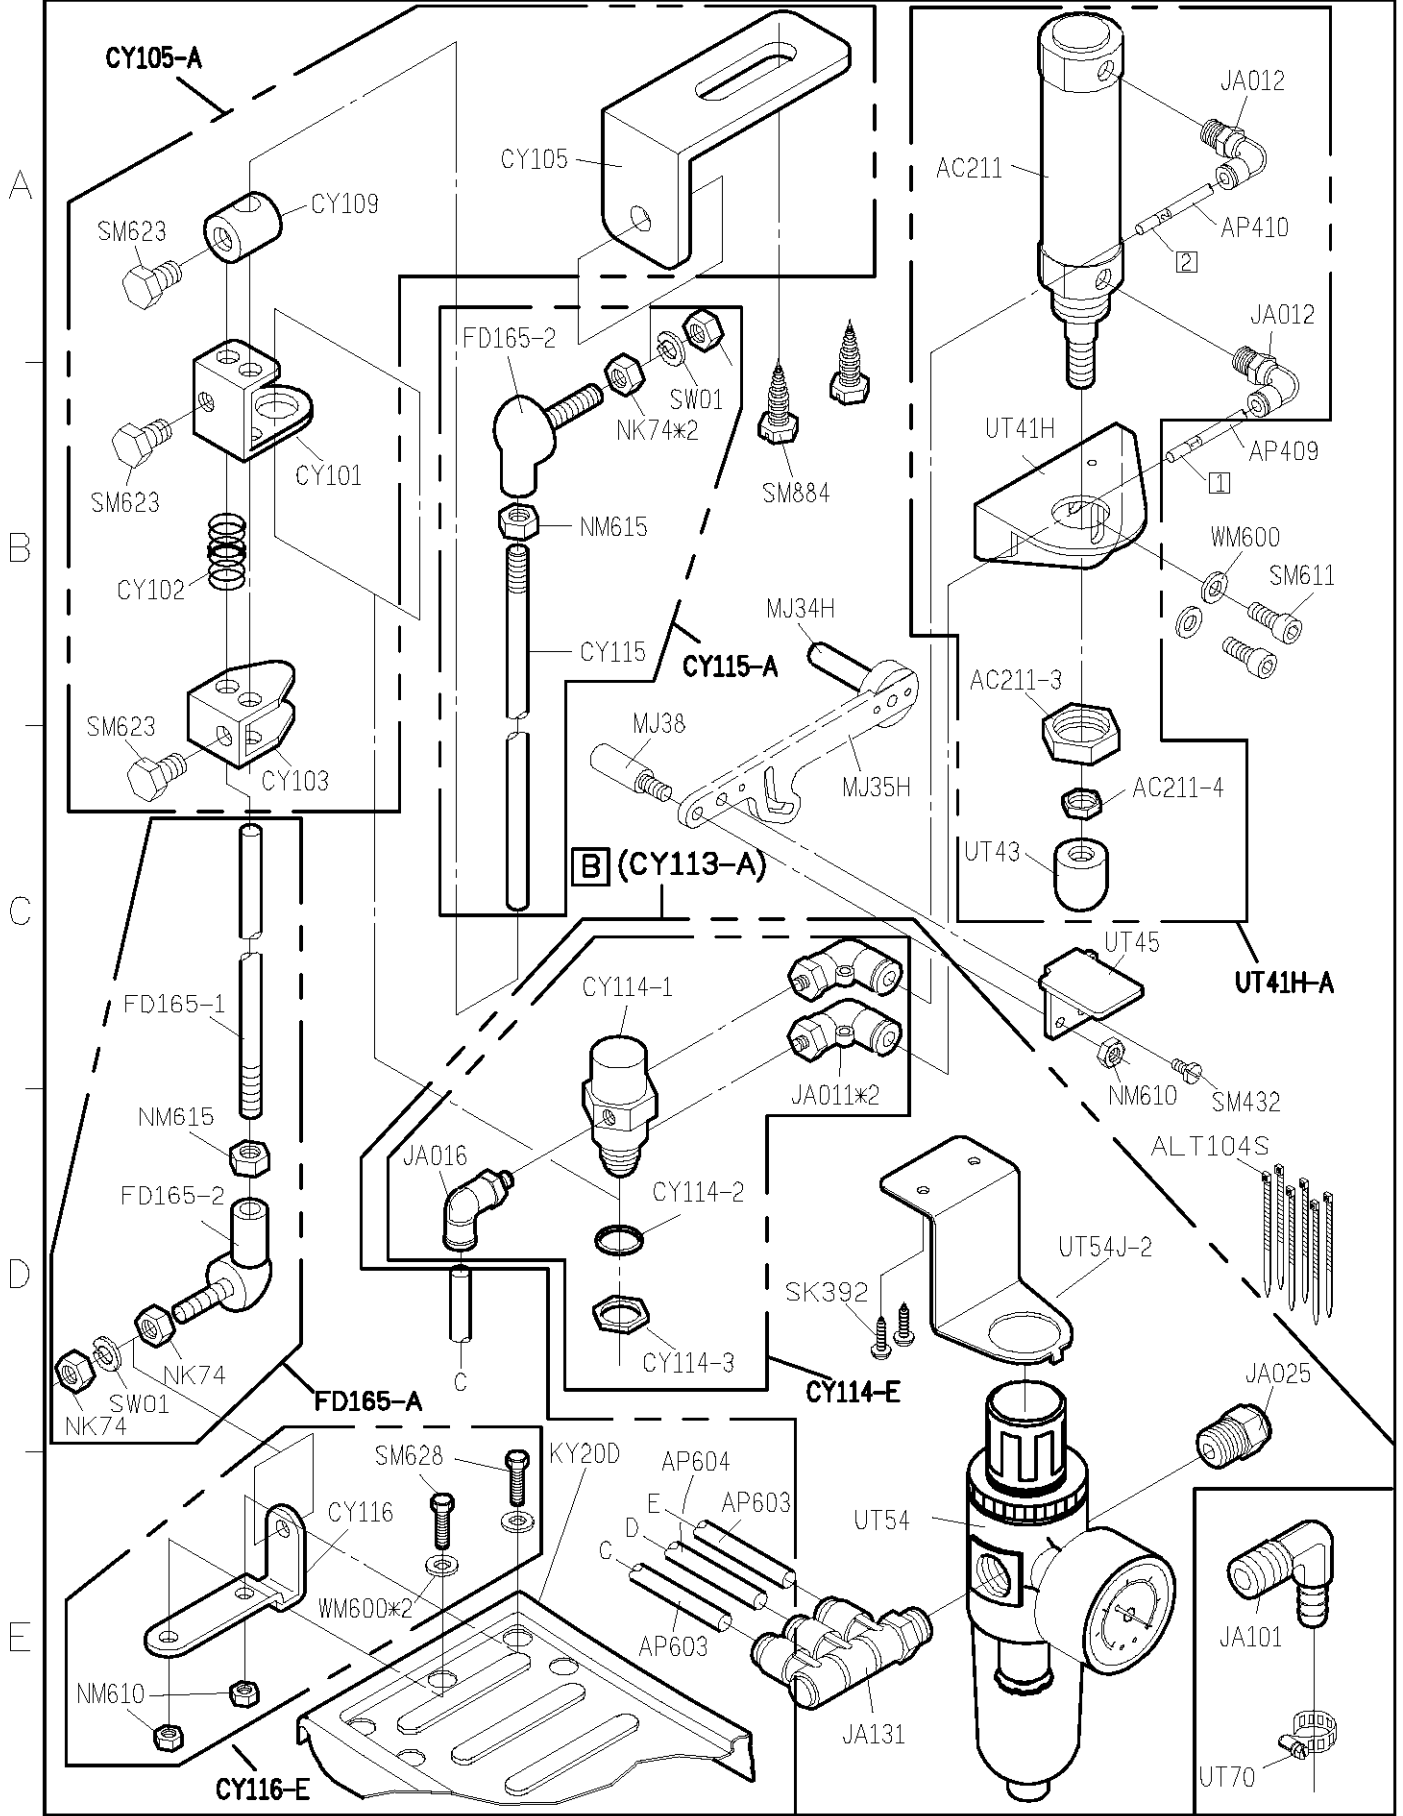

C007JDPARTS LIST FOR CY-H(CHP-H) GROUP P.4/4

FOR C007J/C007JD/C858J/C858JD

10/07/01