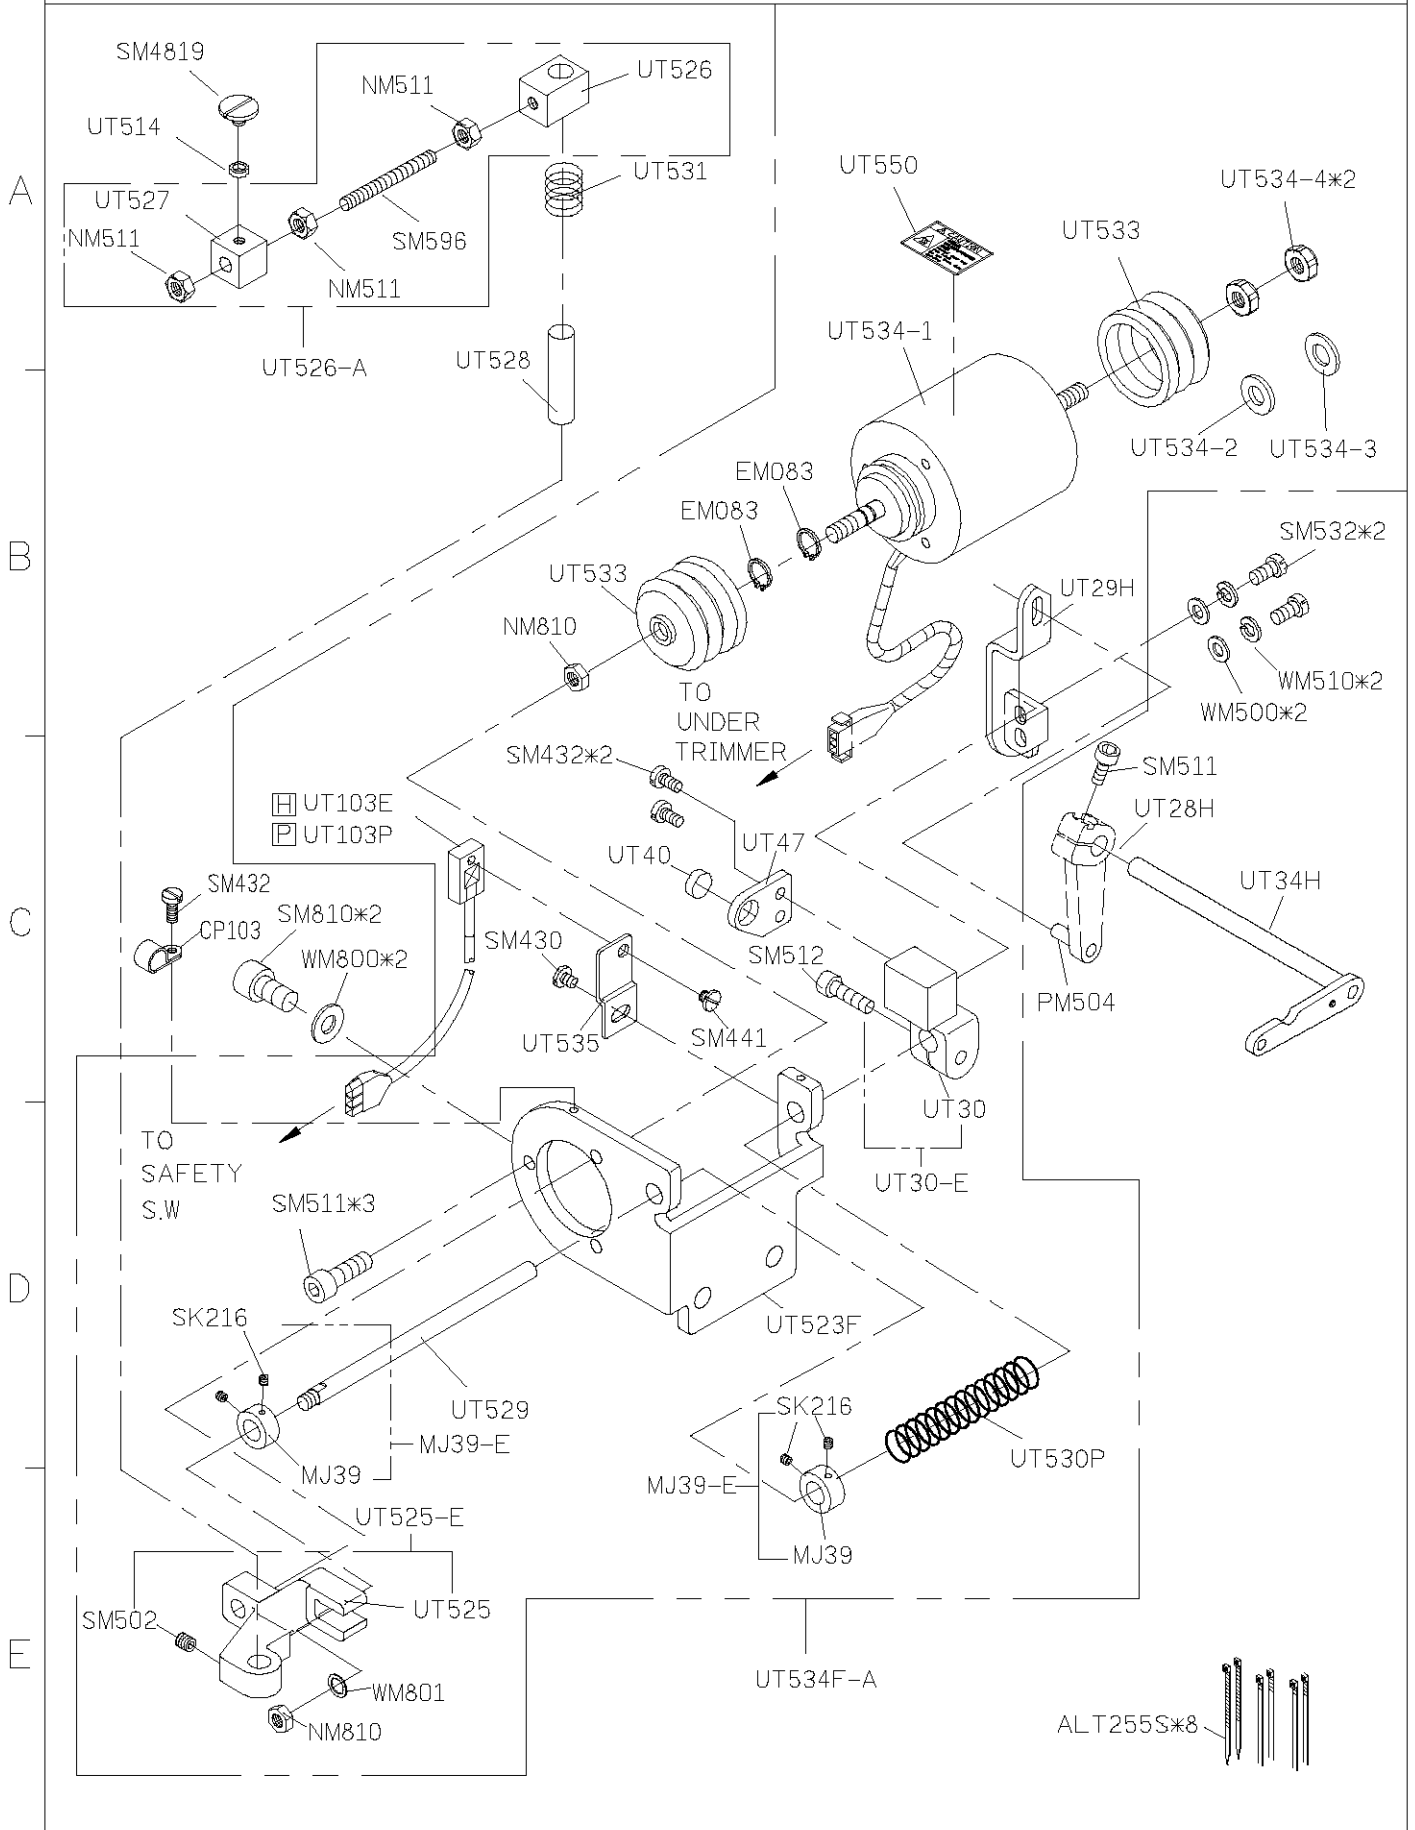

10/07/01

C007JDPARTS LIST FOR UTR-J(UTS-J) GROUP P.1/11

FOR C007J/C007JD/ C858J/C858JD

★ 适用于UTP/CR/CX, UTQ/CR/CX, UTR/CR/CX, UTS/CR/CX车型

11/11/21

C007JD PARTS LIST FOR UTR-J(UTS-J) GROUP P.2/11

1 FOR C007J/C007JD/C858J/C858JD