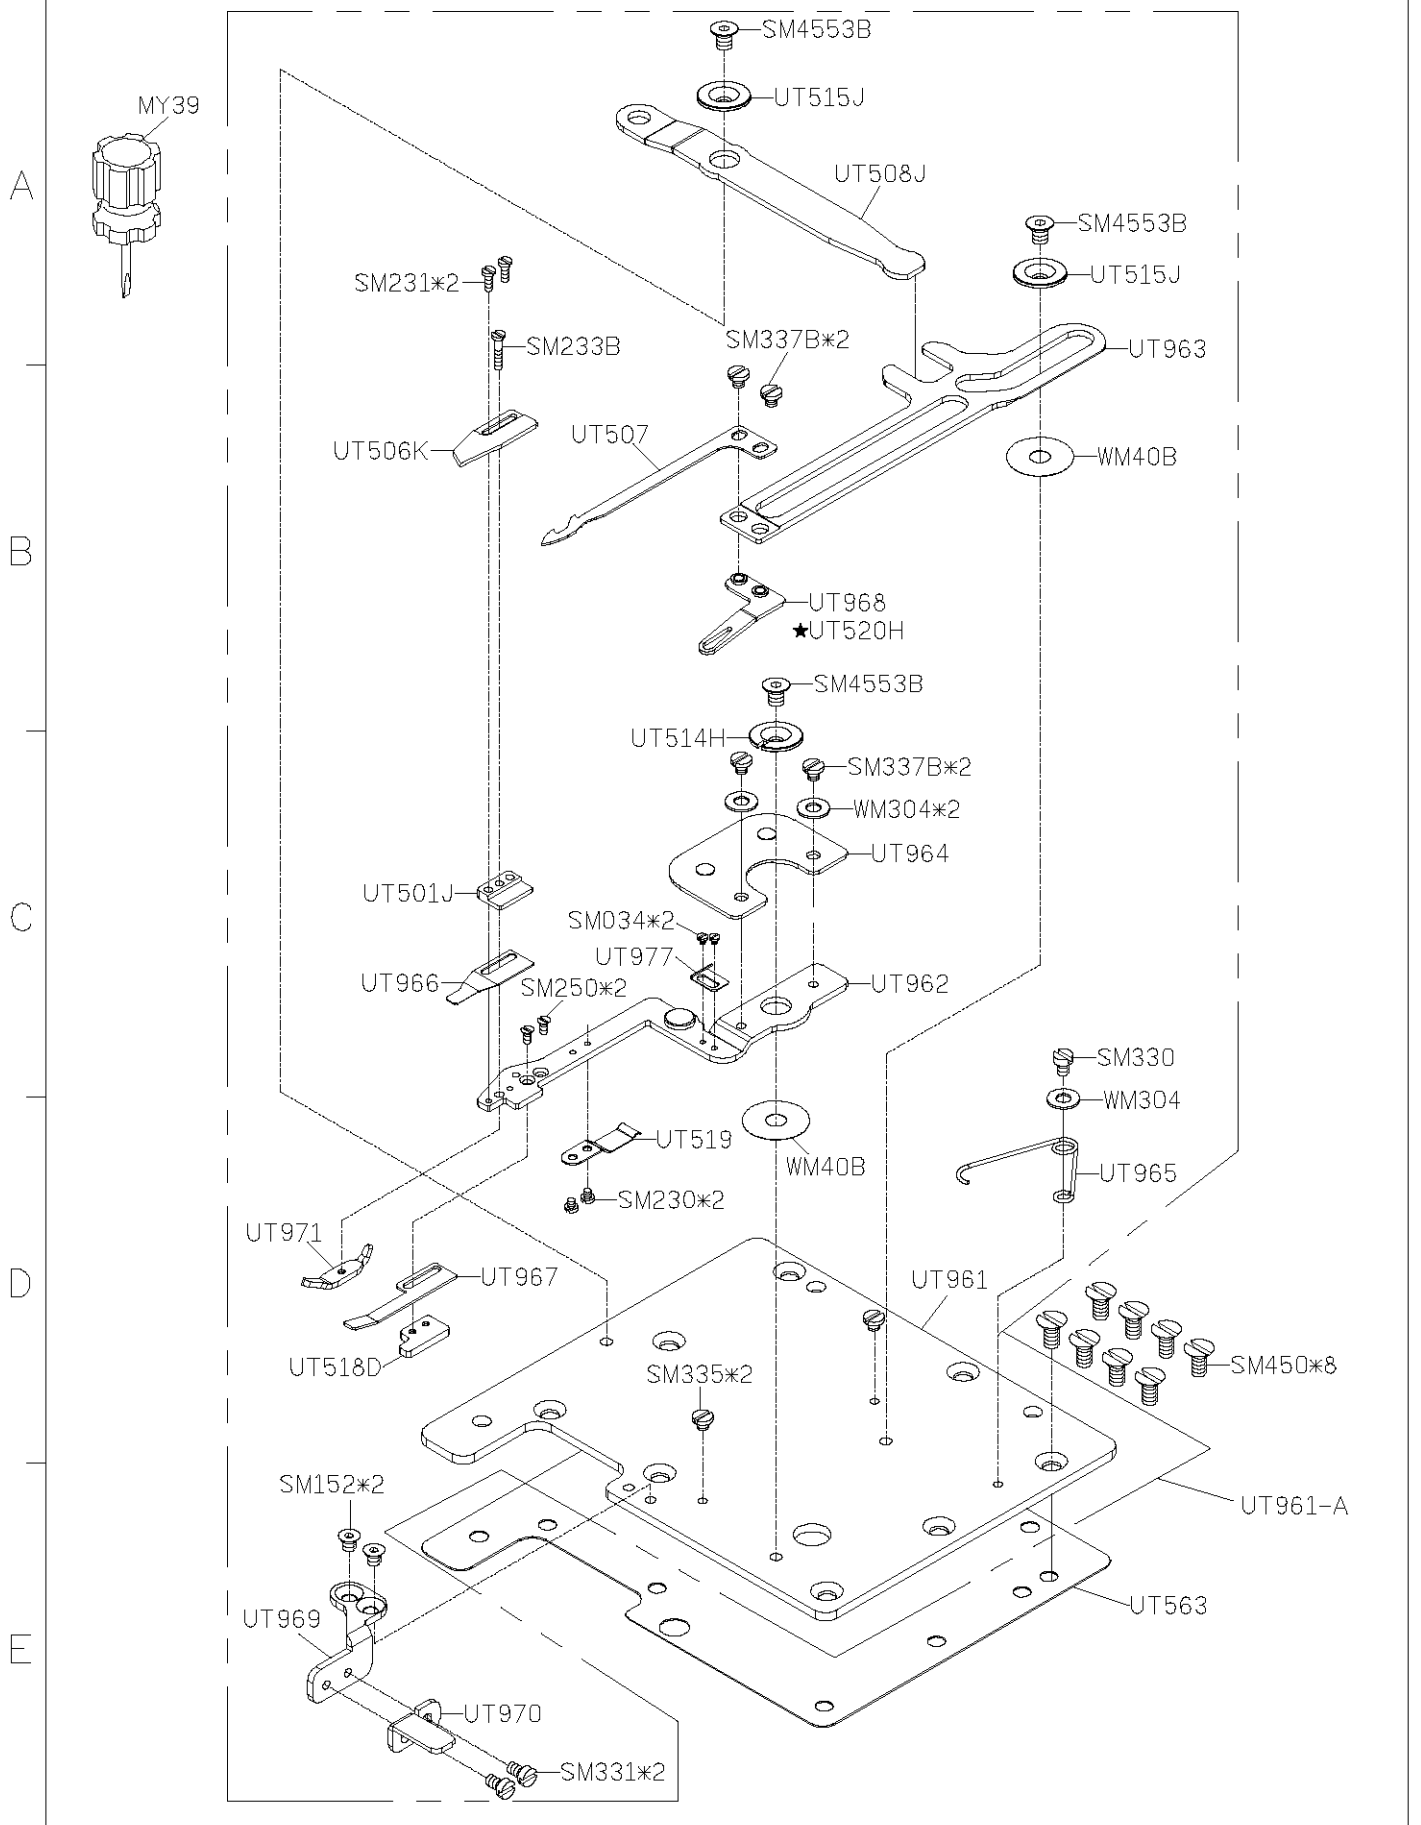

C007JDPARTS LIST FOR UTR-J(UTS-J) GROUP P.1/11

FOR C007J/C007JD/ C858J/C858JD

★ 适用于UTP/CR/CX, UTQ/CR/CX, UTR/CR/CX, UTS/CR/CX车型

11/11/21