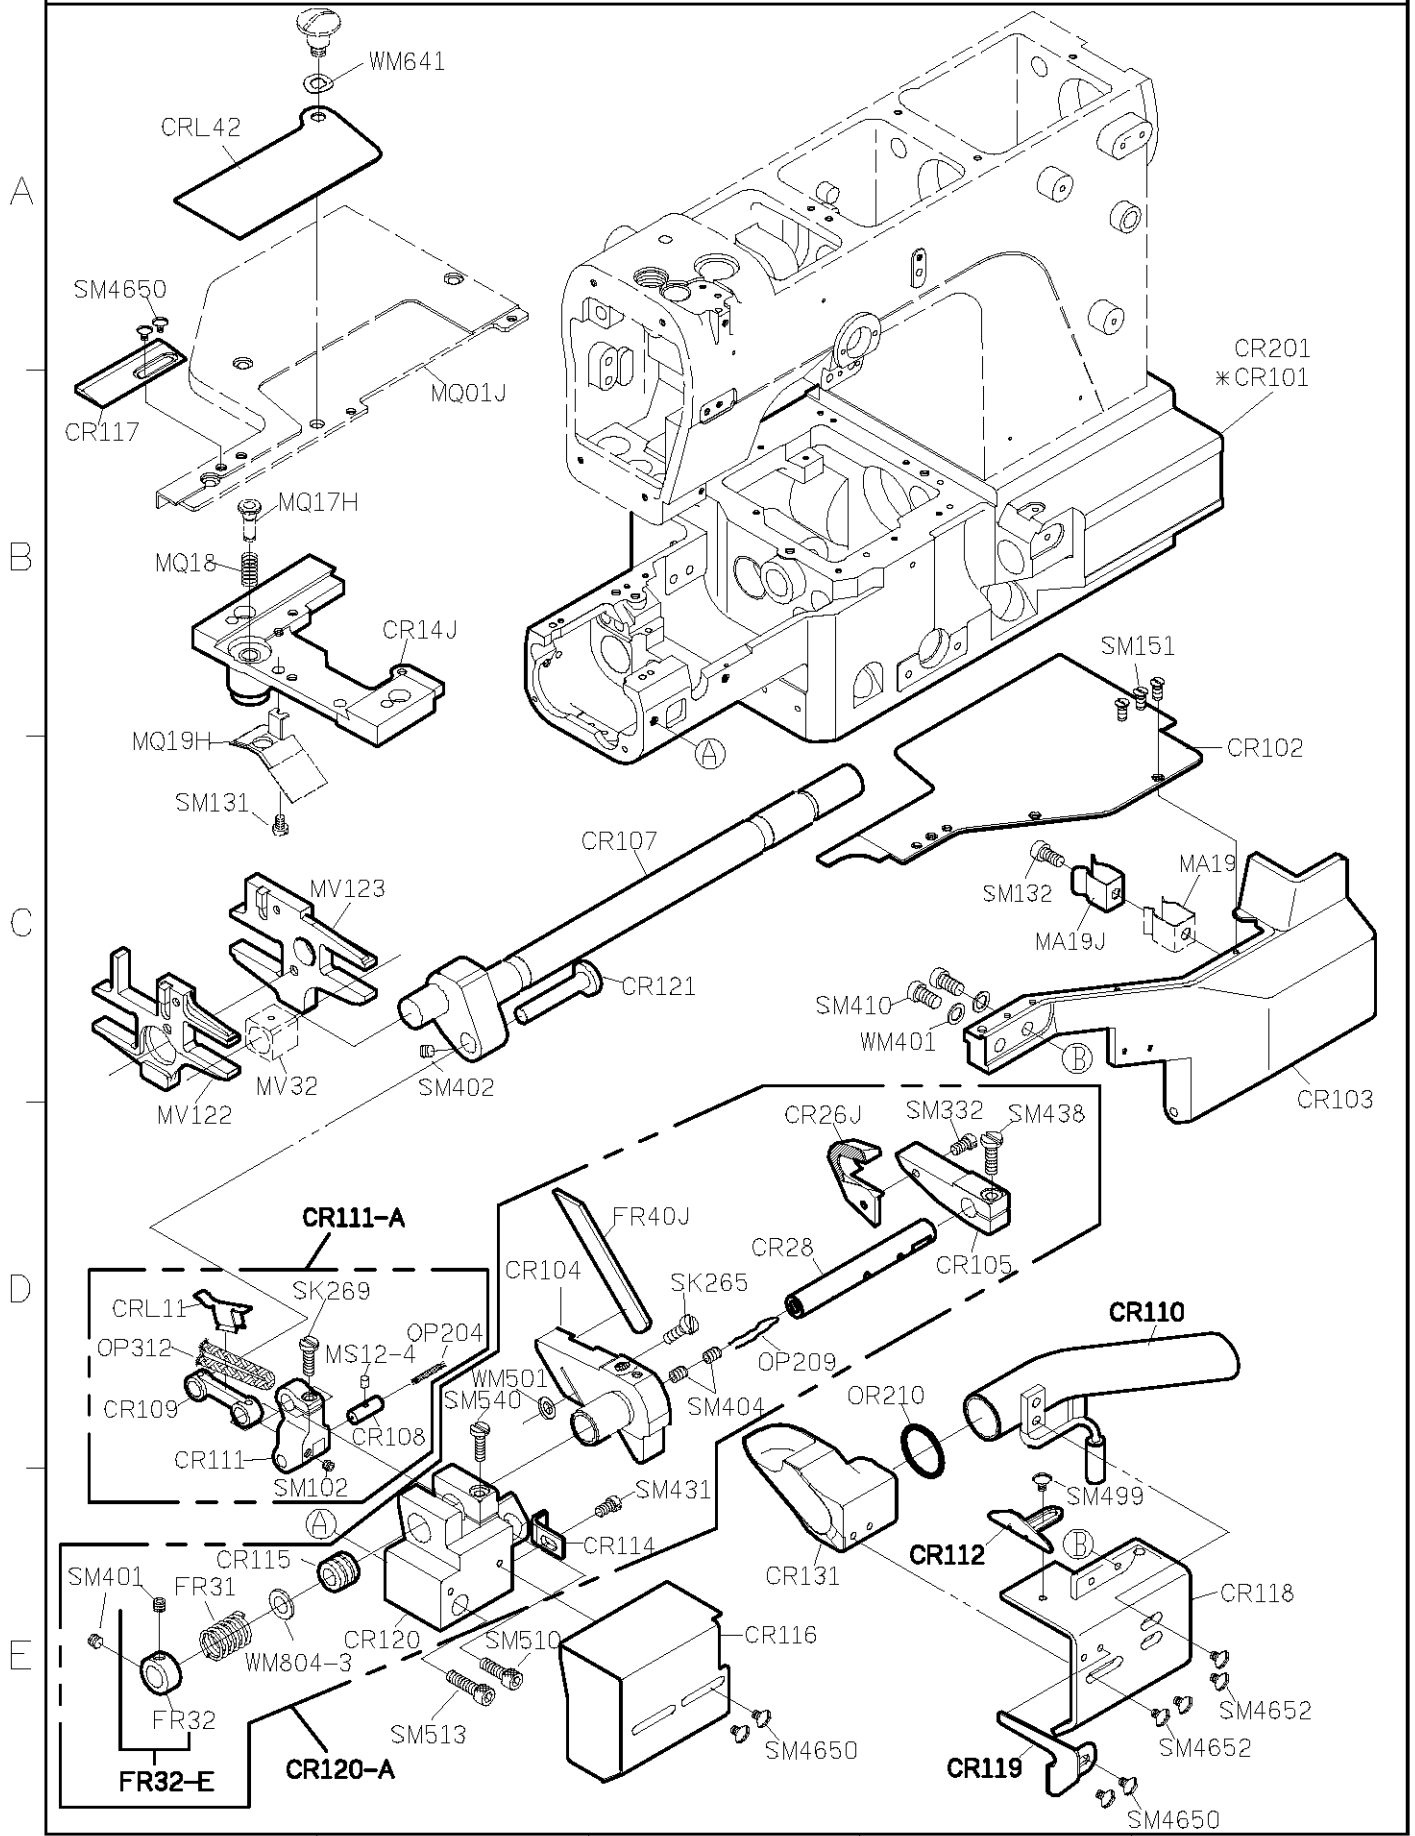

C007JD PARTS LIST FOR CR-J GROUP P.1/2

FOR C007J/C007JD/C858J/C858JD
"*" FOR C007JD/C858JD

10/06/21