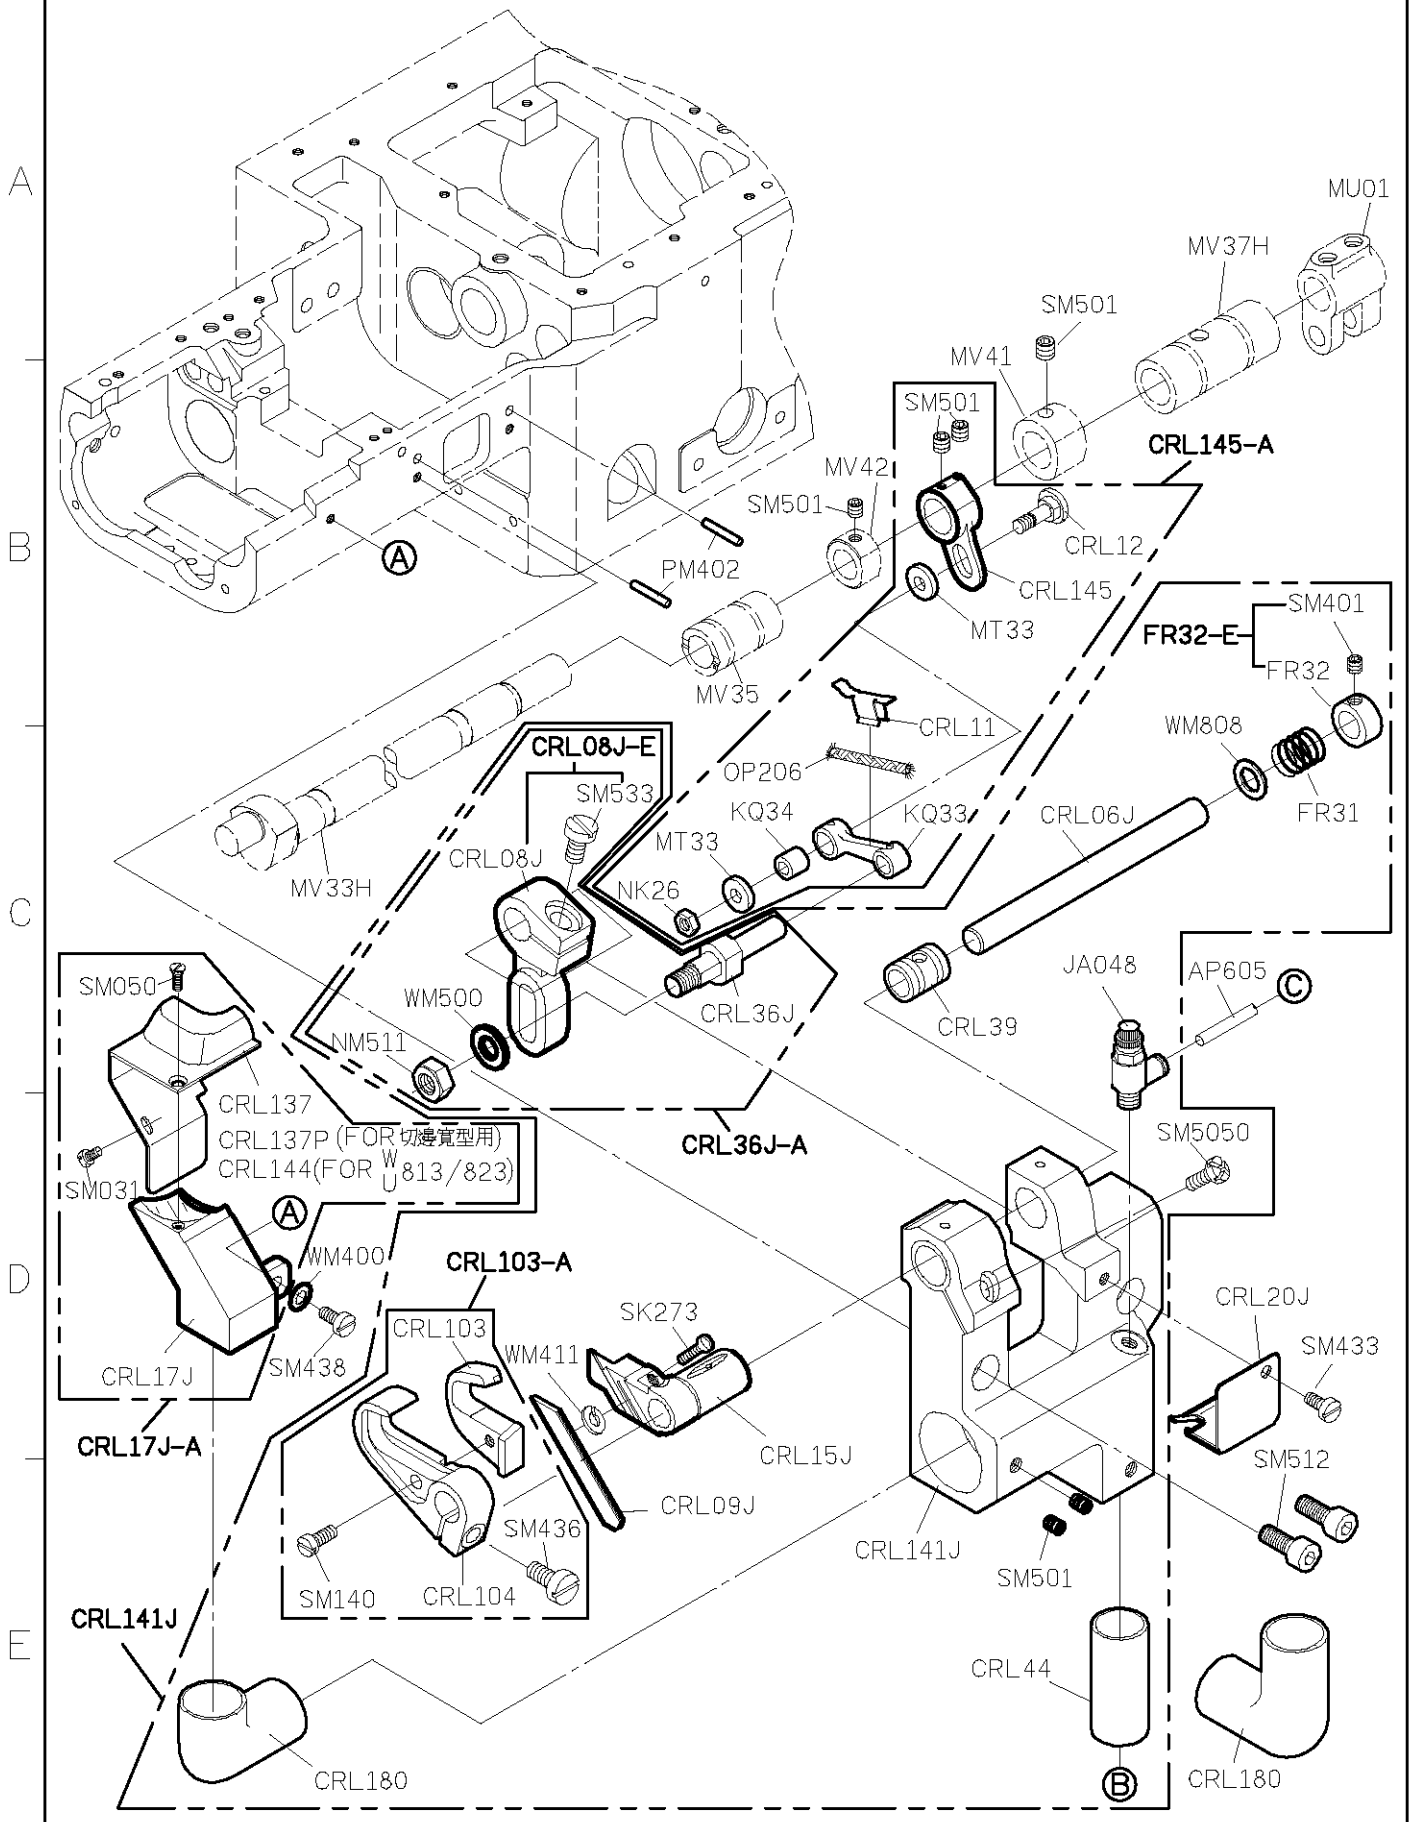

10/07/01

C007JD PARTS LIST FOR CRL-J GROUP P.1/3

MUSE FOR C007JD / C007JD

12/01/04

C007JD PARTS LIST FOR CRL-J GROUP P.2/3

FOR C007J/C007JD/C858J/C858JD

注: (1) CRL 813 針行程為 24mm CRL 102 推布刀具有點刺 刀形齒針形為 7mm

11/07/11