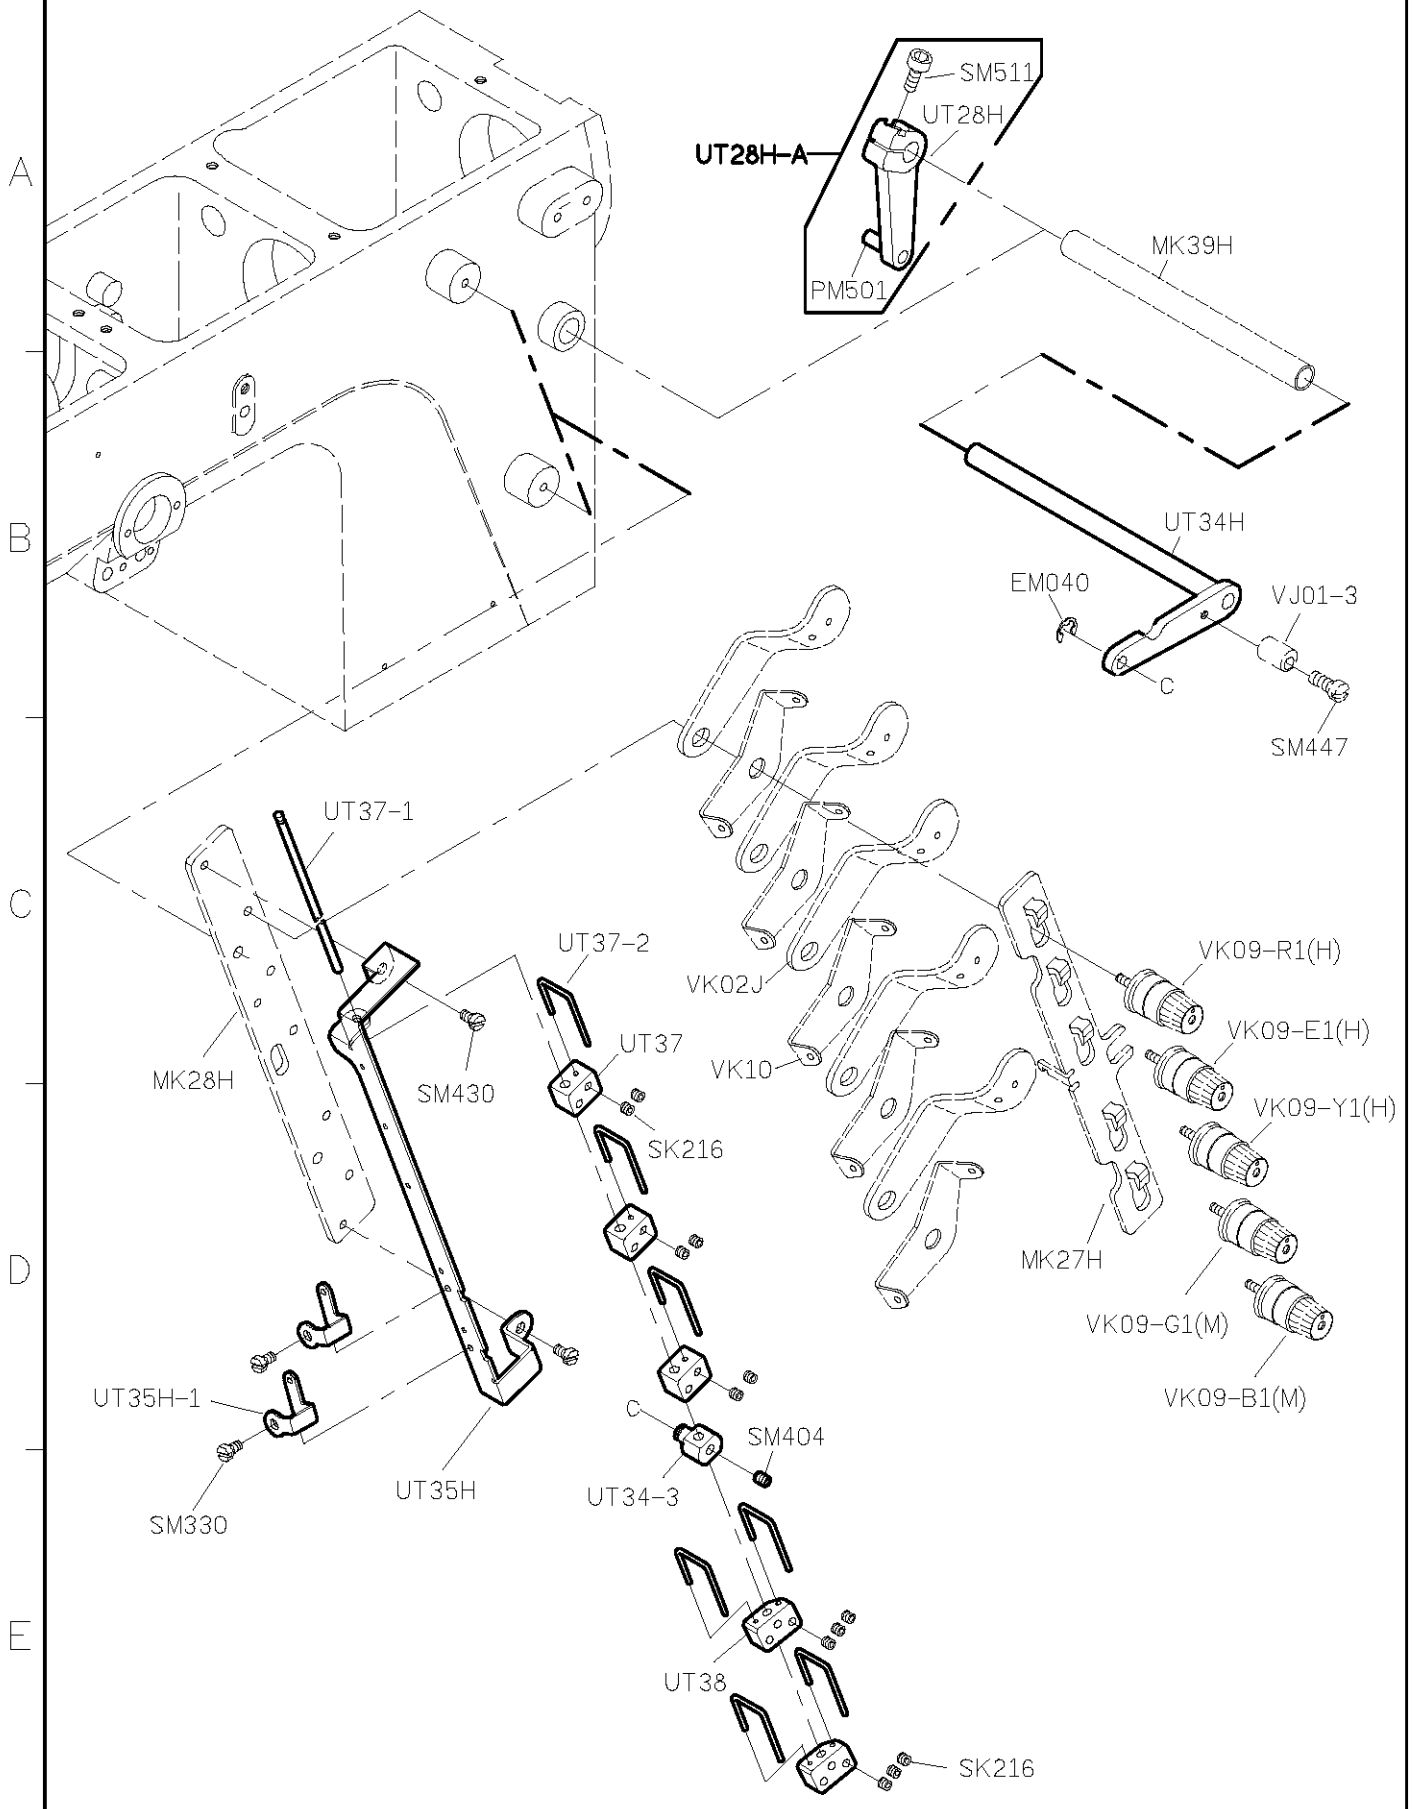

C007JDPARTS LIST FOR UTR-J(UTS-J) GROUP P.6/11