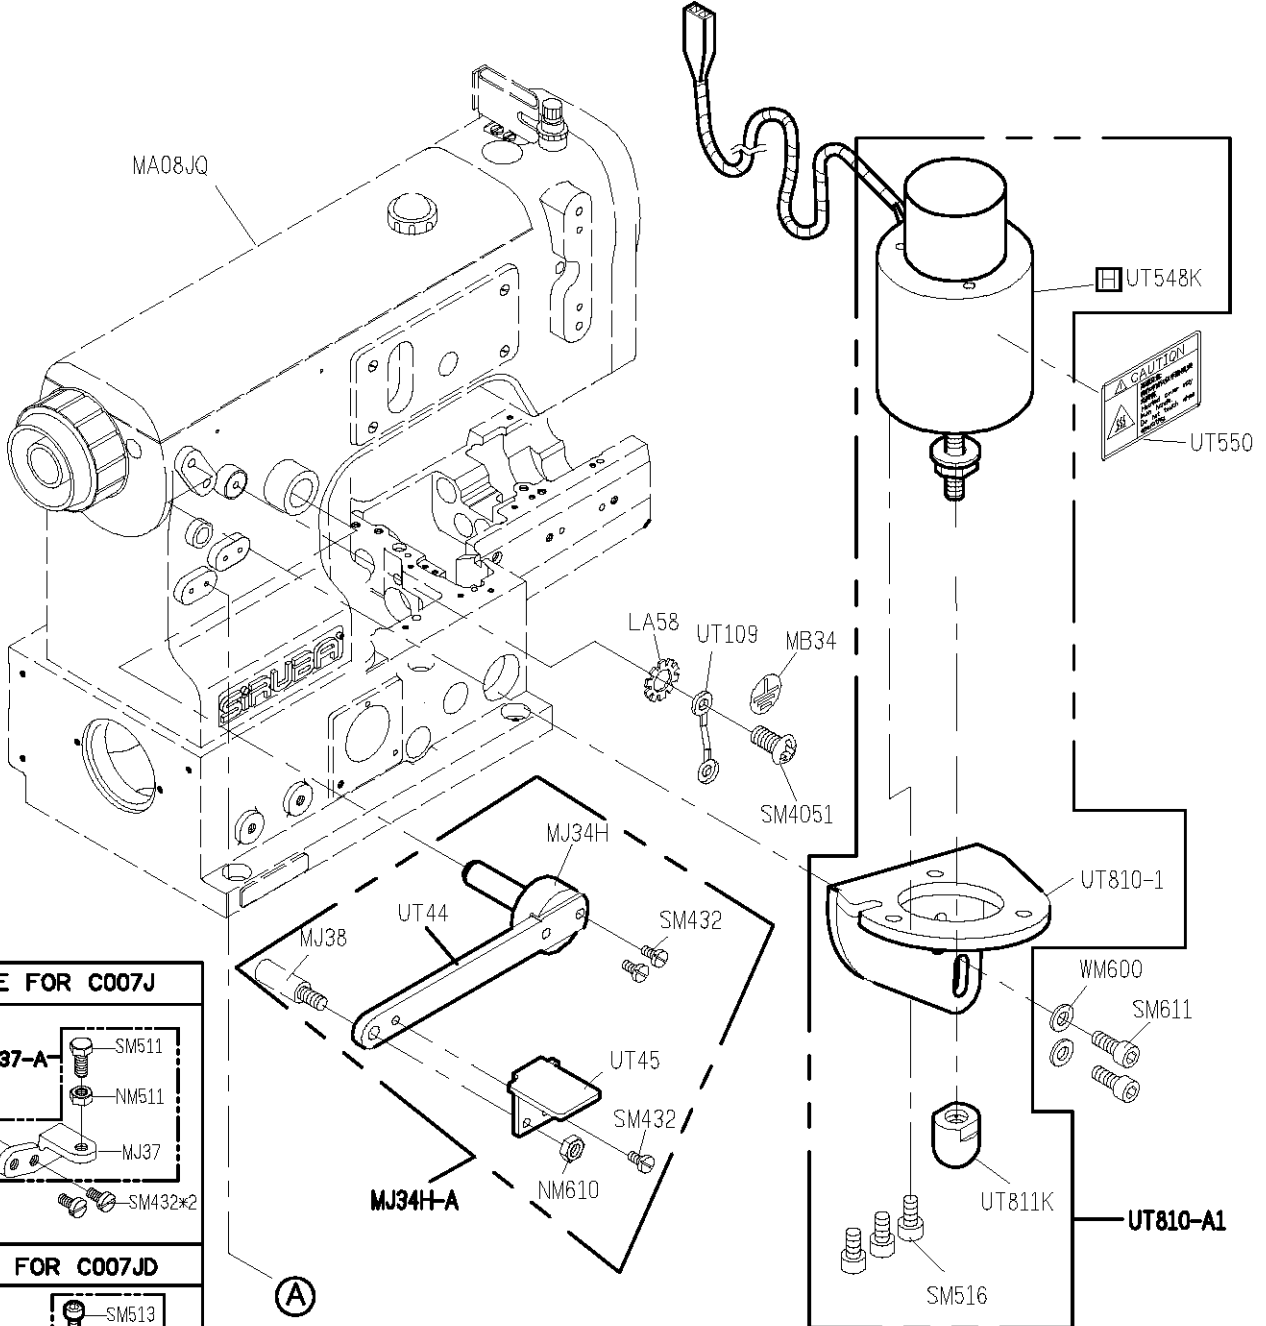

C007JD PARTS LIST FOR UTR-J(UTS-J) GROUP P.5/11

A
B
C
D
E

USE FOR C007J

MJ37-A

SM511

NM511

MJ37

SM432*2

(A)

USE FOR C007JD

MJ137-E

SM513

NM511

MJ137

SM432*2

(A)

1 2 3 4 5

FOR H牌馬達

*USE FOR C007JD/C858JD

10/12/19