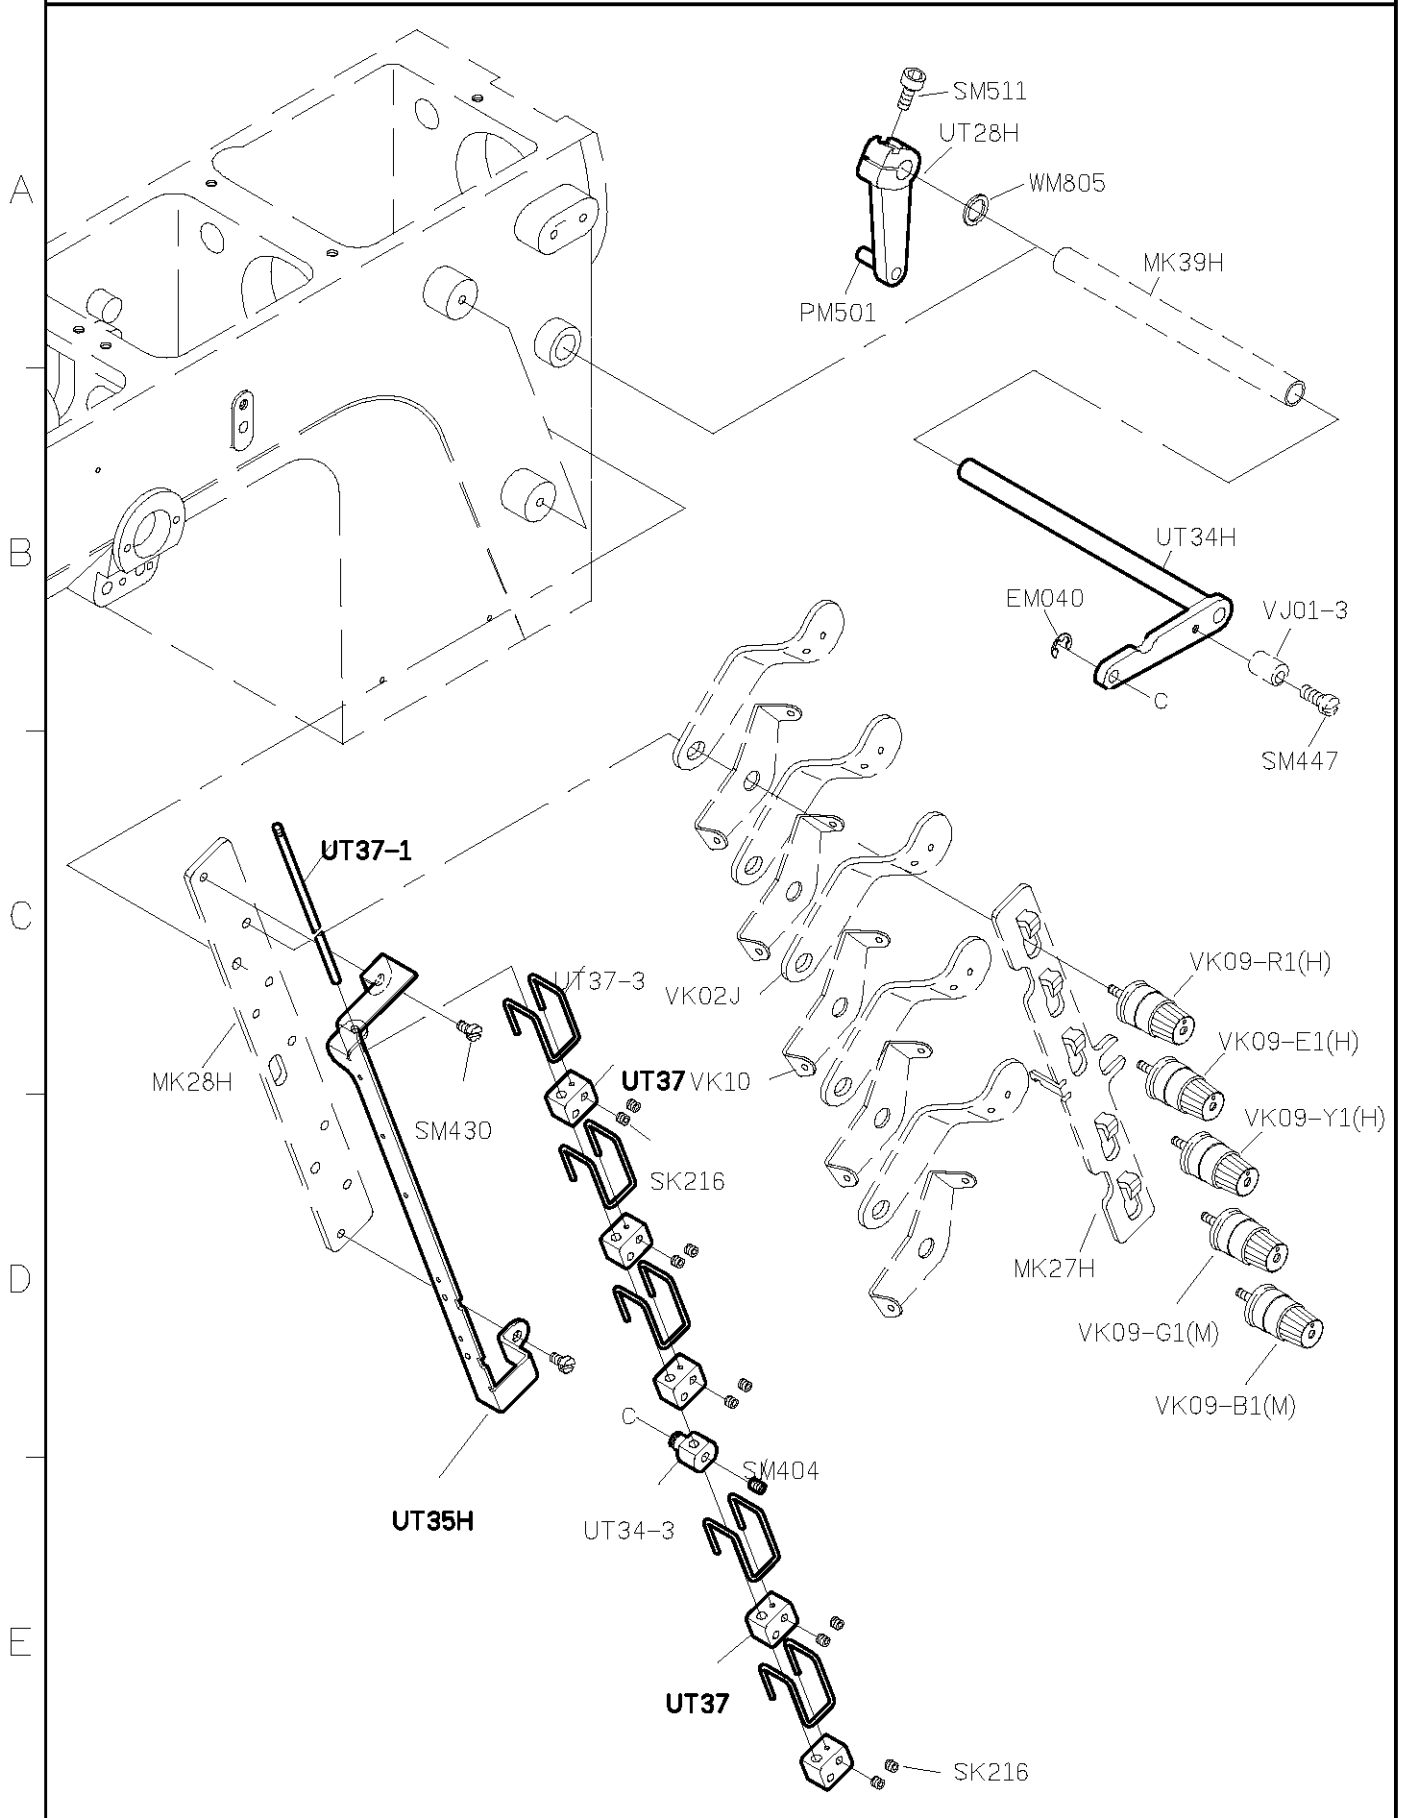

C007JD PARTS LIST FOR WP GROUP P.2/2

1
FOR F007J/F007JD/C007J/C007JD/S007K/S007KD
2
FOR F858J/F858JD/C858J/C858JD
3

4
5
10/07/01