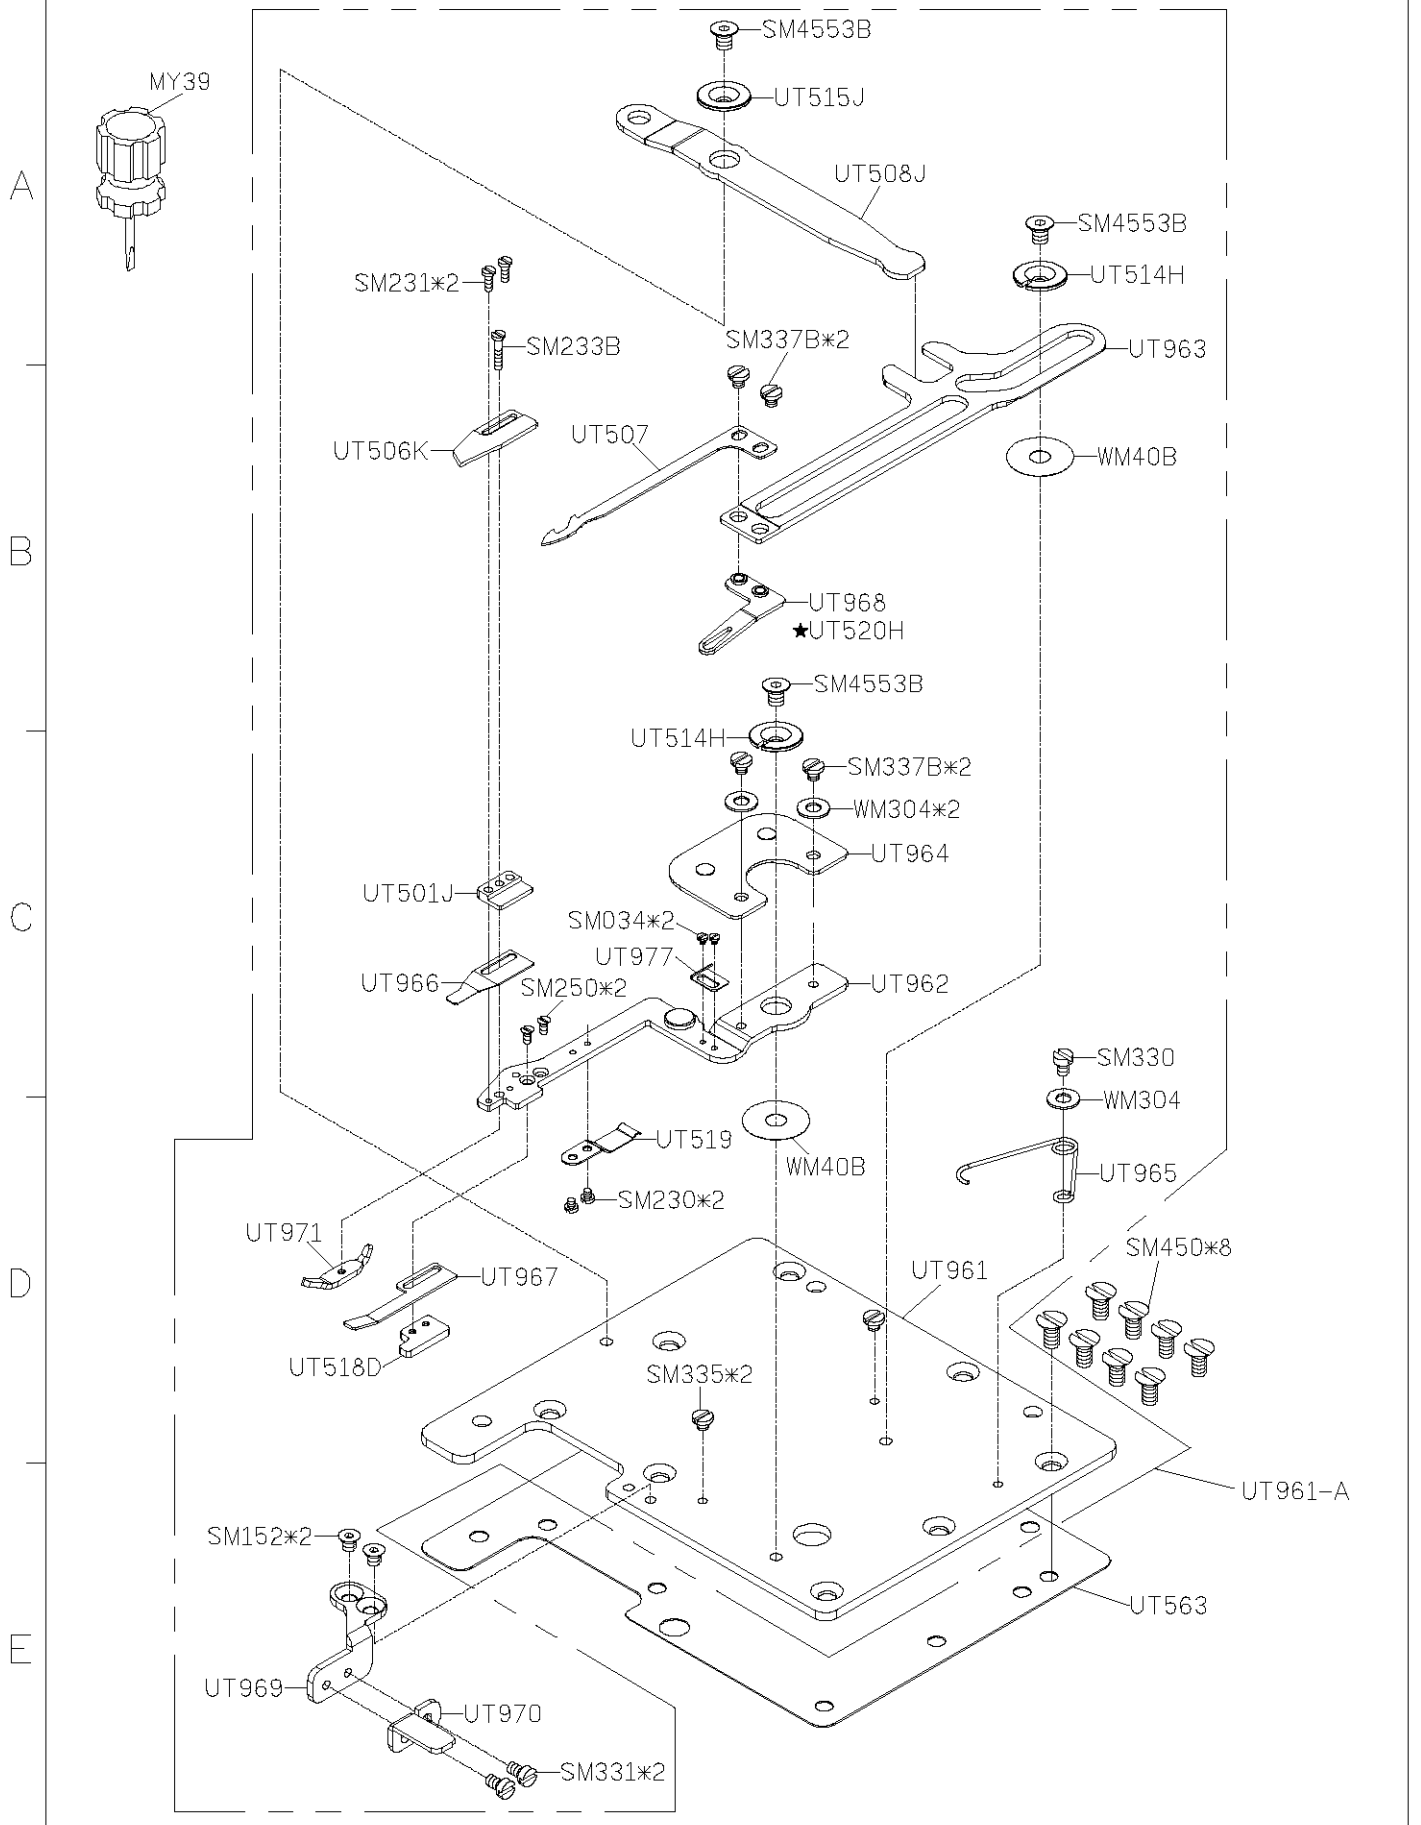

D

E

CZ116-A

FOR C007J/C007JD/C858J/C858JD

10/07/01

C007JD PARTS LIST FOR UTP-J(UTQ-J) GROUP P.1/12

FOR C007J/C007JD/C85&J/C85&JD

★适用于UTP/CR/CX, UTQ/CR/CX, UTR/CR/CX, UTS/CR/CX车型