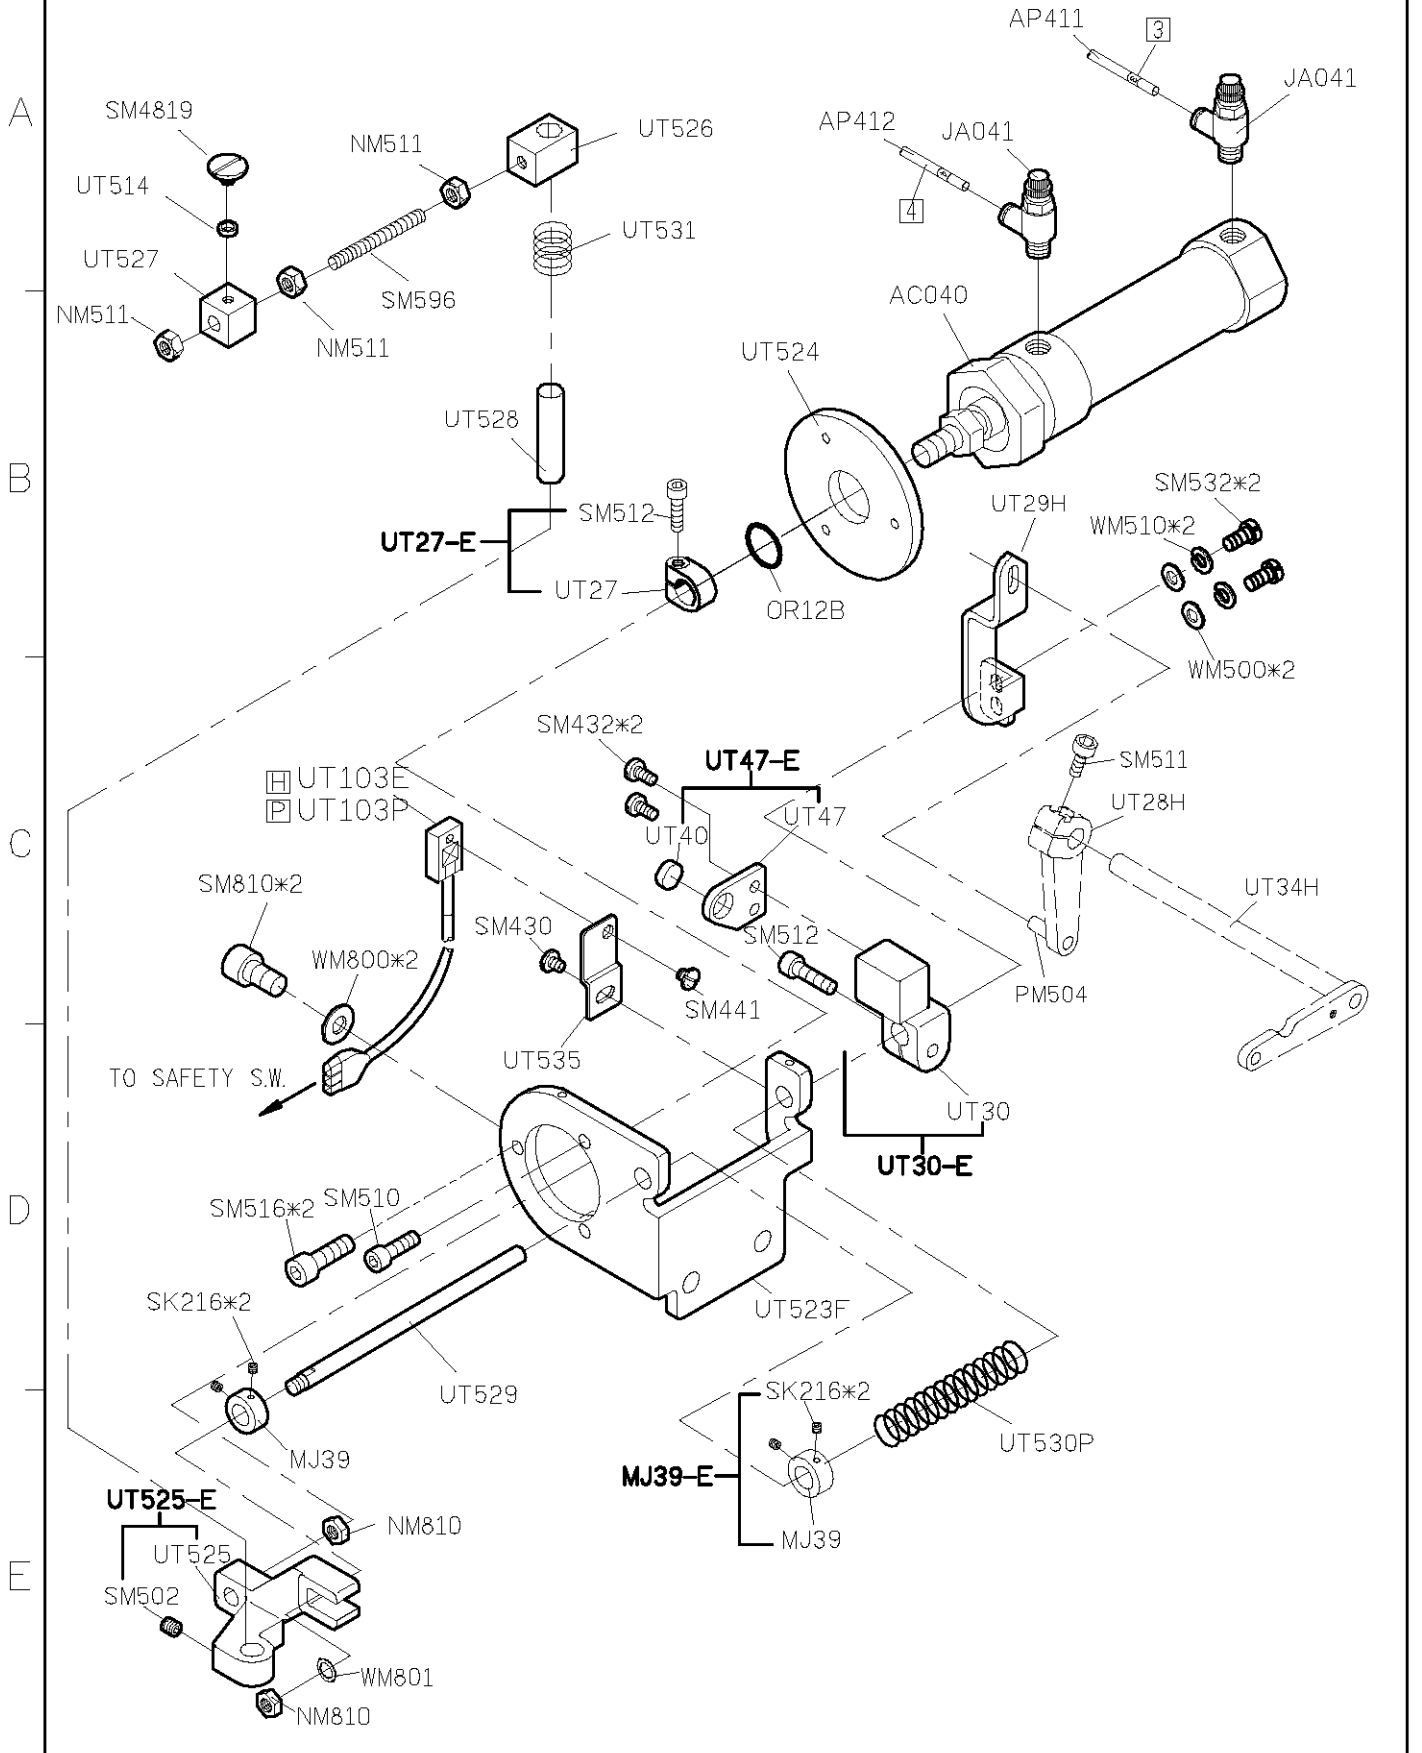

C007JD PARTS LIST FOR UTP-J(UTQ-J) GROUP P.2/16