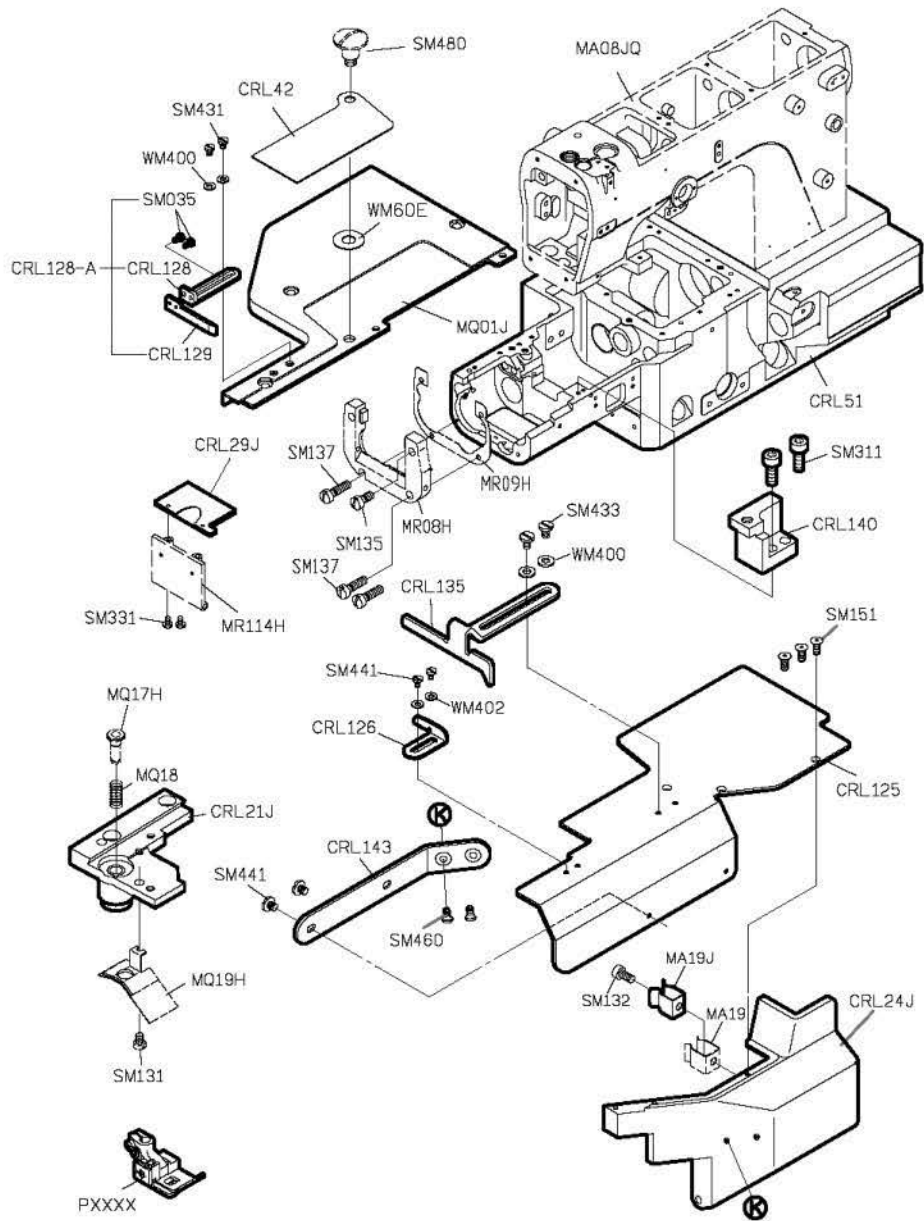

FOR C007J

FOR C007JD

PARTS LIST FOR CRL GROUP

FOR C007J/C007JD

註: CRL 針行程為 34mm, CRL103 切布刀最高點時, 刀尖離針板面為 7mm.

PARTS LIST FOR CRL GROUP

FOR C007J/CRL-J
C007JD/CRL-J > NO USE UTP /Q SYSTEM

FOR C007J/C007JD