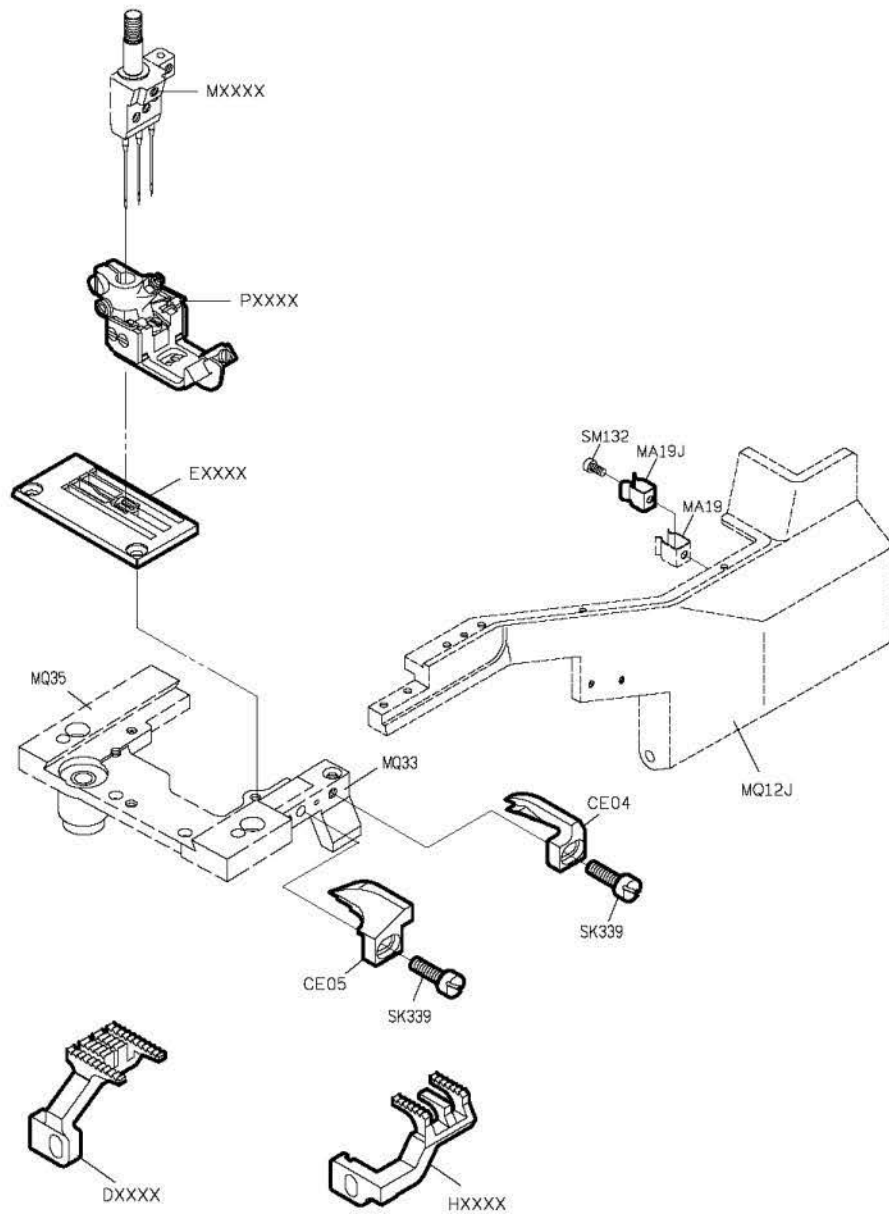

FOR C007J/C007JD *三合一