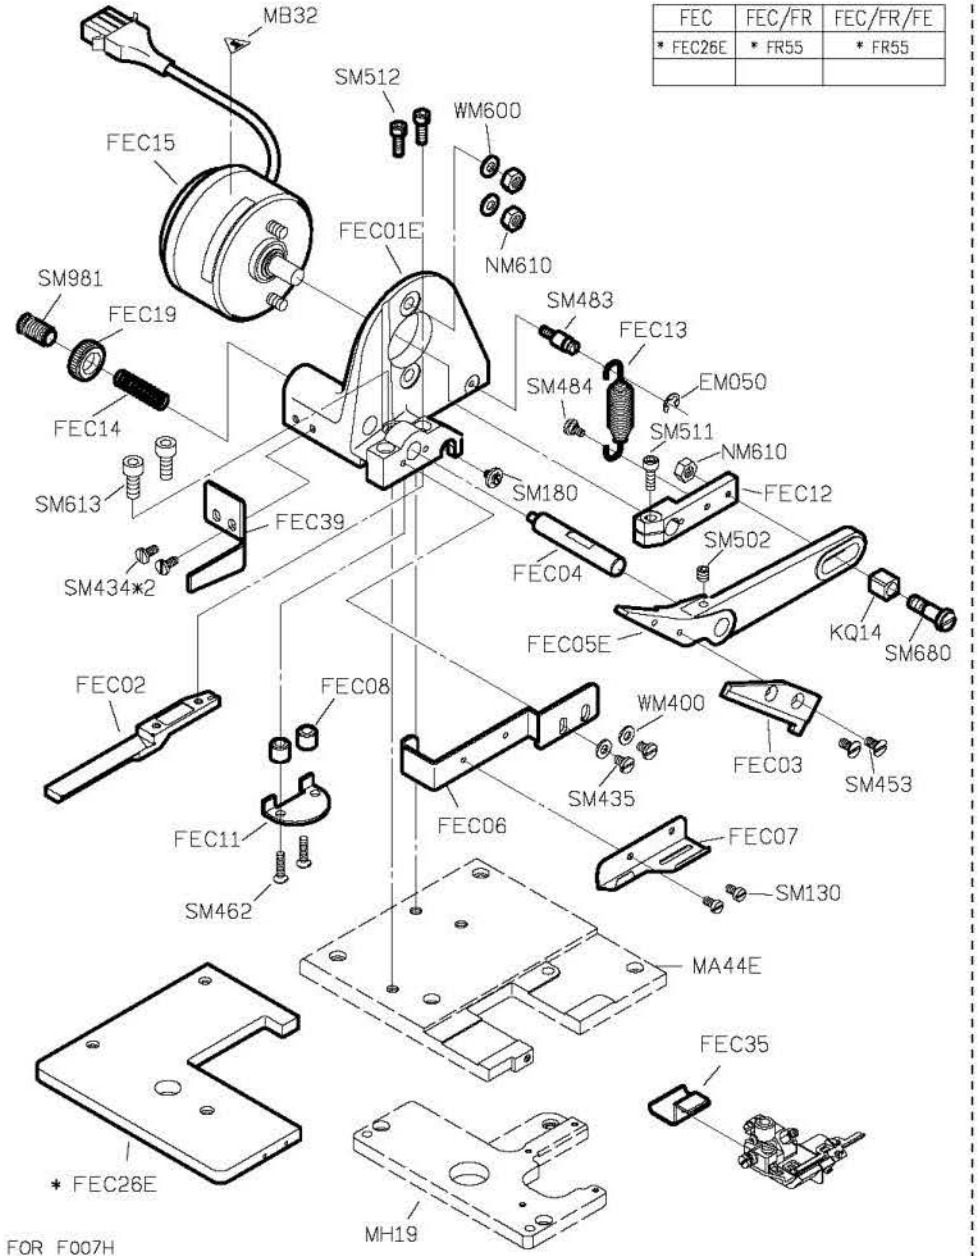

FOR F007H

PARTS LIST FOR FEC GROUP From the library of: Superior Sewing Machine & Supply LLC **PARTS LIST FOR FEC GROUP**