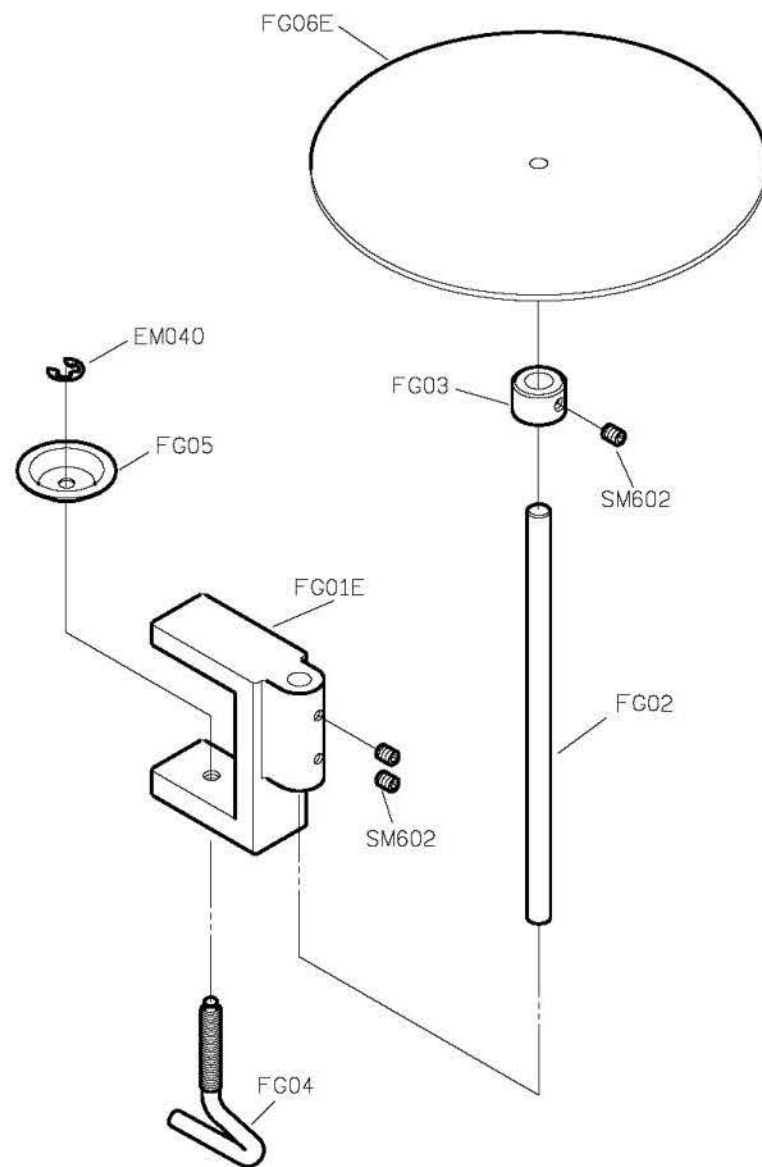

PARTS LIST FOR FFP GROUP

PARTS LIST FOR FG GROUP