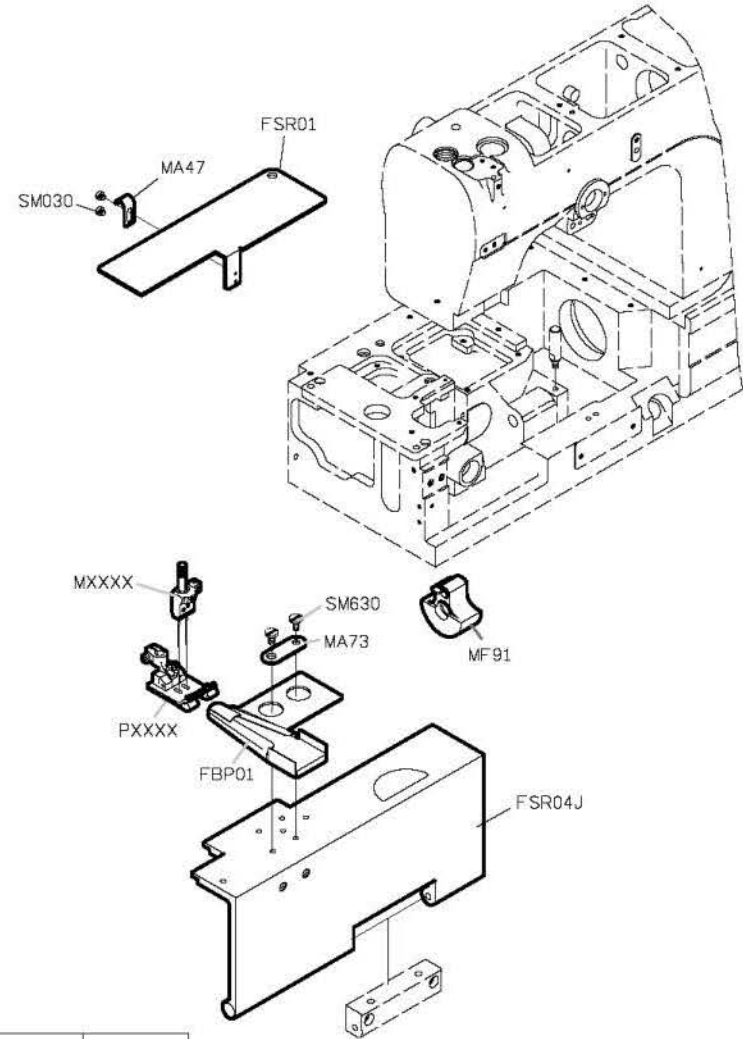

PARTS LIST FOR FAC GROUP

PARTS LIST FOR FBP GROUP

FOR F007H

FOR F007J/F007JD

針距	成品尺寸	喇叭代號
5,6	9 (mm)	FBP01A
5,6	10	FBP01B
6,4	12	FBP01C

FOR F007H/F007J/F007JD

PARTS LIST FOR FDC GROUP

FOR F007H/F007J/F007JD