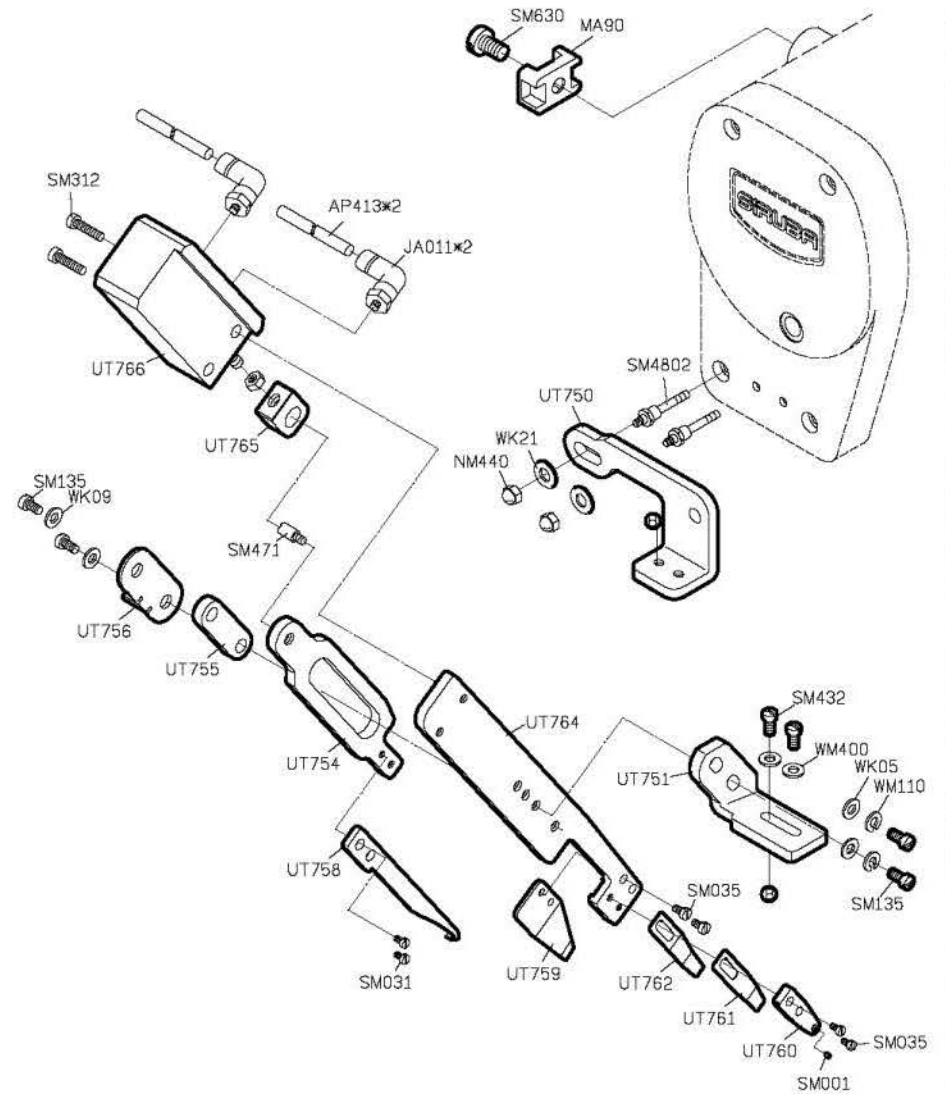

FOR LEFT SIDE