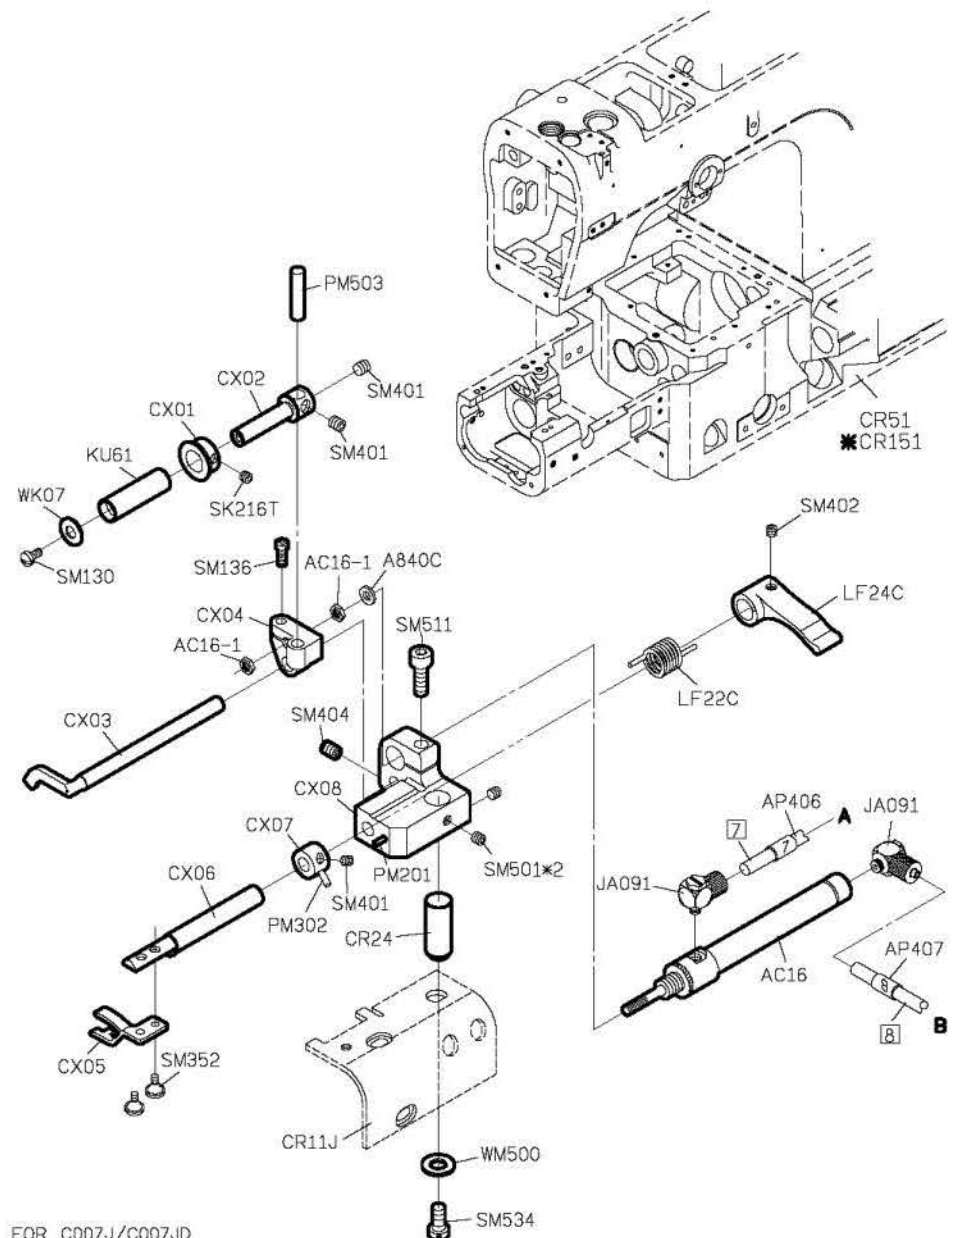

FOR C007J/C007JD
* USE FOR C007JD