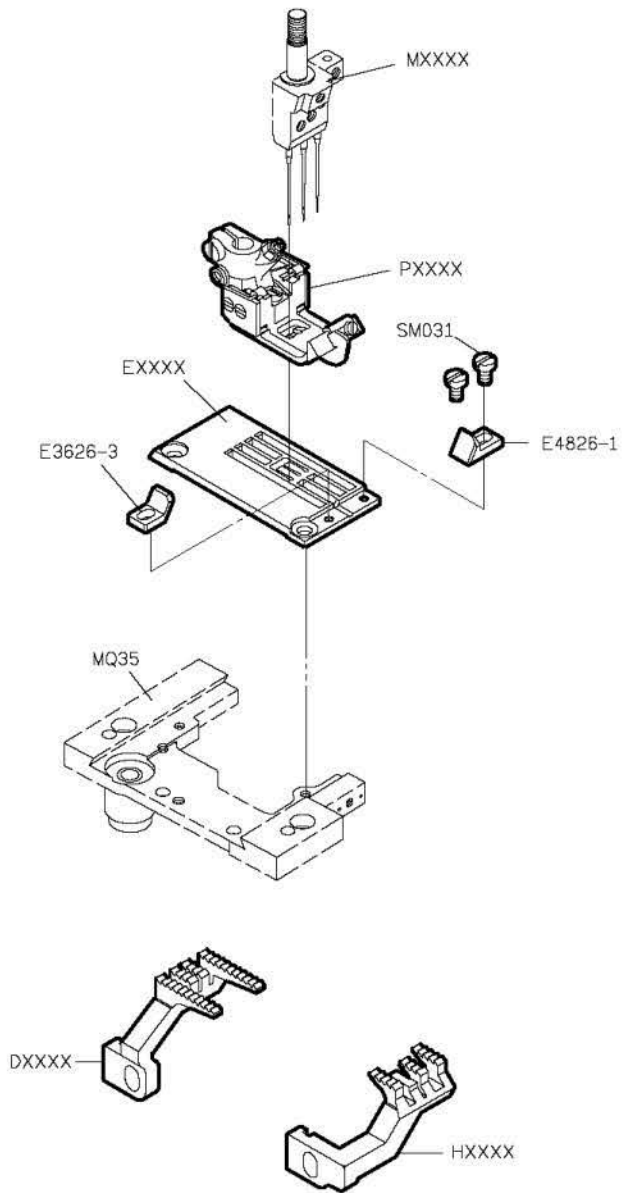

PARTS LIST FOR CQB GROUP