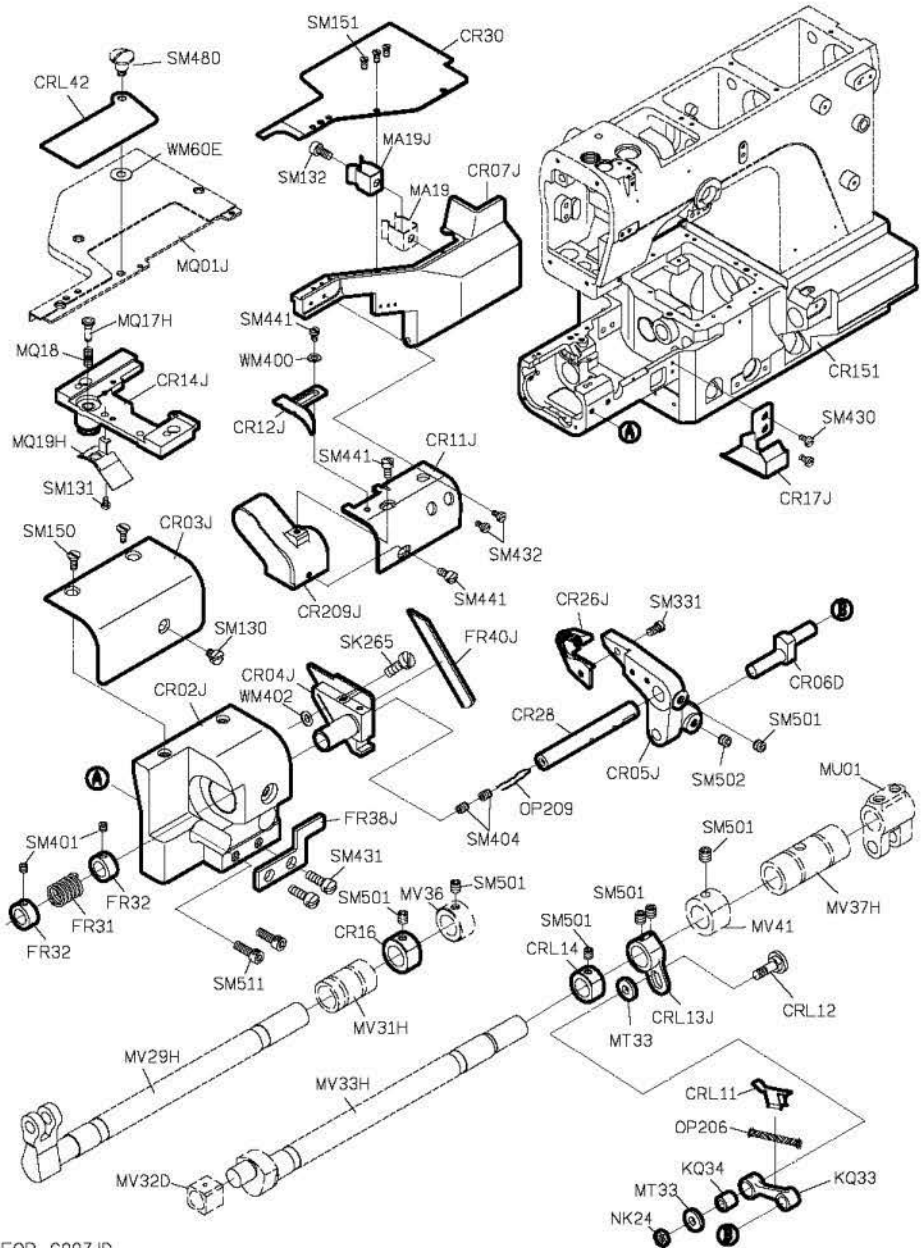

PARTS LIST FOR CRB GROUP

FOR C007J

PARTS LIST FOR CRB GROUP

FOR C007J

FOR C007JD

FOR C007JD

PARTS LIST FOR CR GROUP

PARTS LIST FOR CR GROUP

FOR C007J

FOR C007JD

PARTS LIST FOR CRL GROUP

FOR C007J/C007JD

註: CRL 針行程為 34mm, CRL103 切布刀最高點時, 刀尖離針板面為 7mm.

PARTS LIST FOR CRL GROUP

FOR C007J/CRL-J
C007JD/CRL-J > NO USE UTP /Q SYSTEM

FOR C007J/C007JD