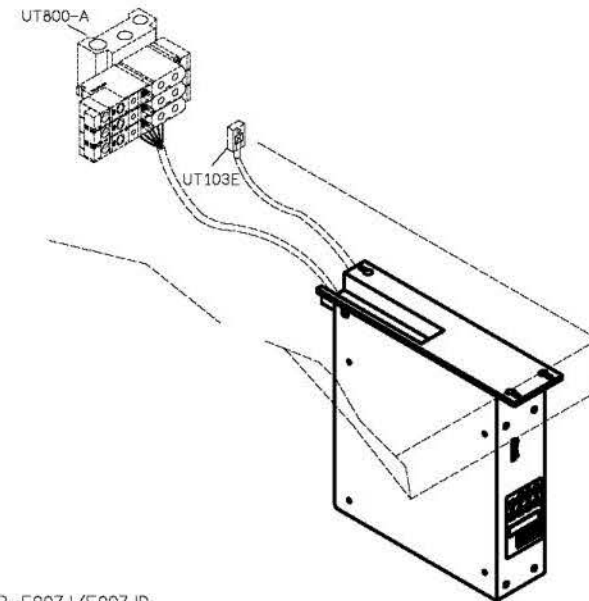

FOR F007JD FOR F007J/F007JD