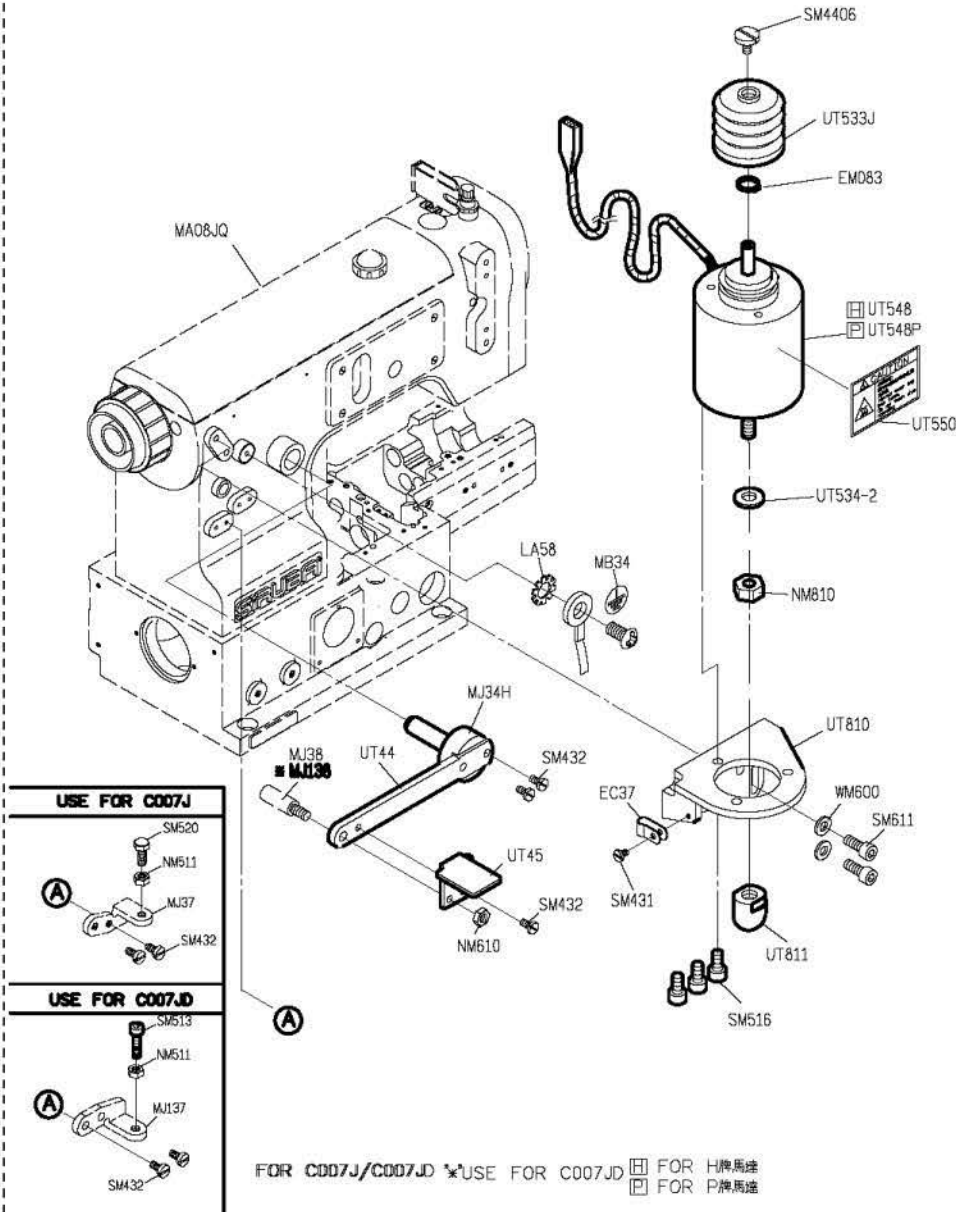

UT230-E
FOR CL USE

UT810-A
 UT810P-A

FOR C007J/S007J FOR H牌馬達
 FOR P牌馬達

PARTS LIST FOR UTR/UTS GROUP

PARTS LIST FOR UTR/UTS GROUP

UTK/UTS/UTY 系列

PARTS LIST FOR UTR/UTS GROUP

PARTS LIST FOR WP GROUP