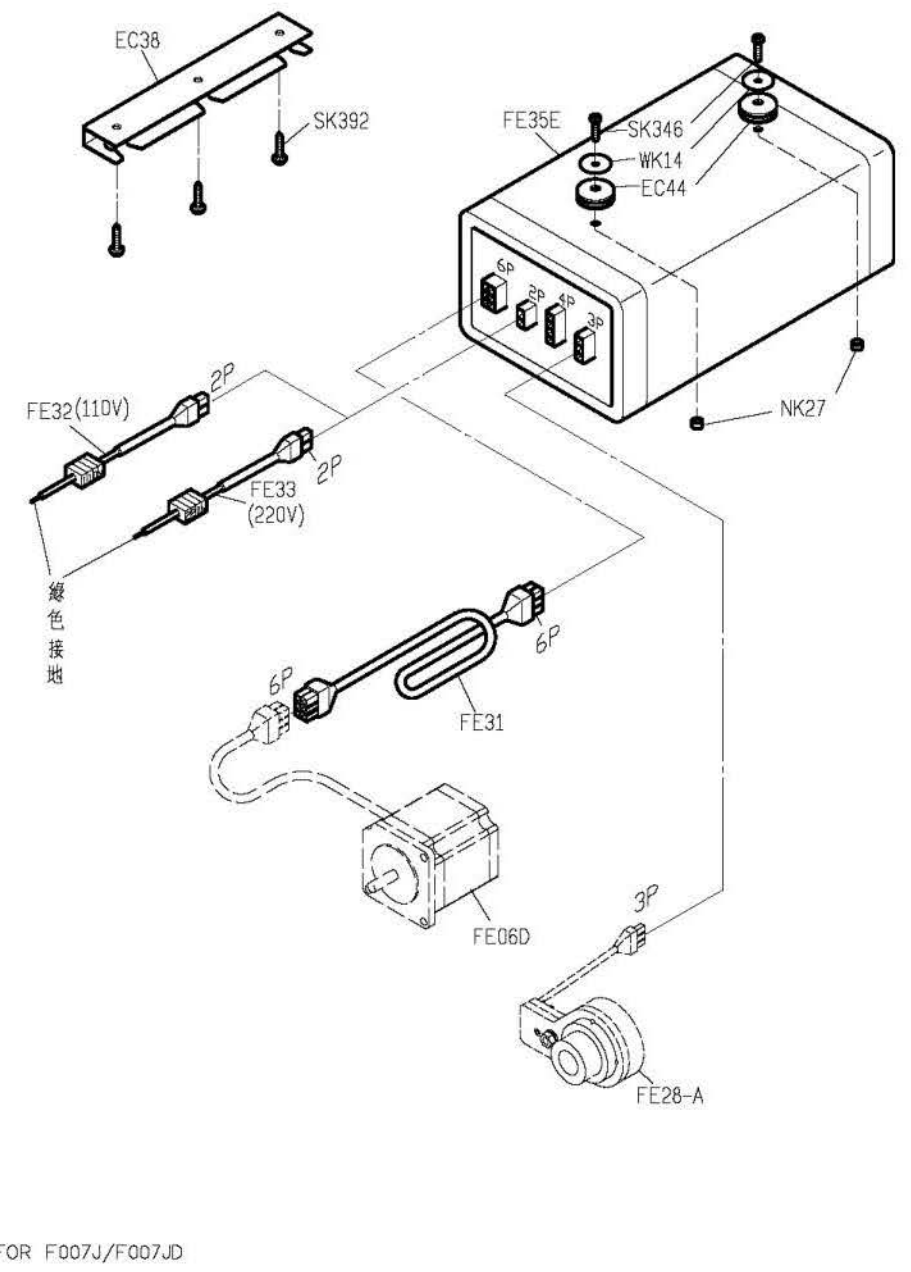

PARTS LIST FOR FE GROUP

PARTS LIST FOR FE GROUP