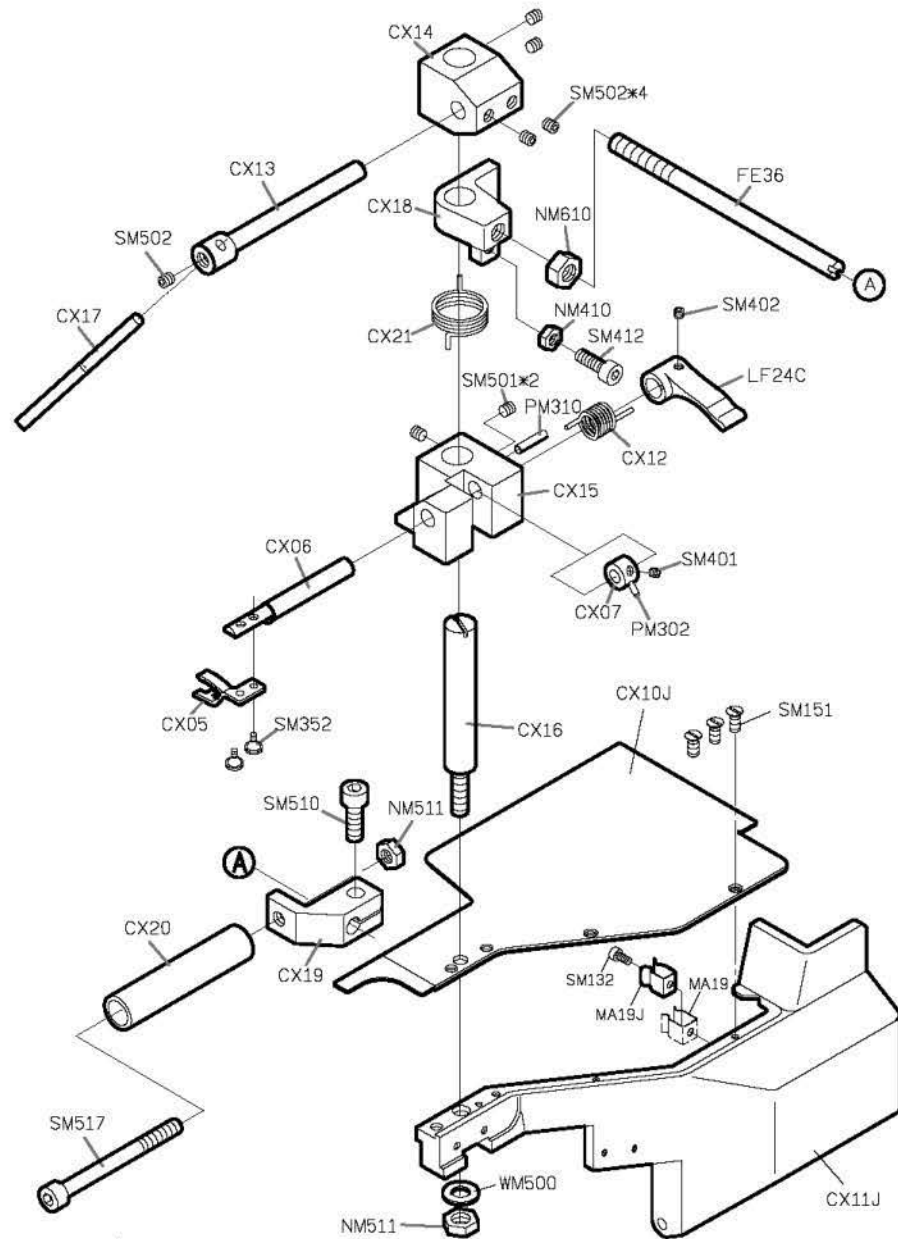

FOR C007J

FOR C007JD

PARTS LIST FOR CRL GROUP

FOR C007J/C007JD

註: CRL 針行程為 34mm, CRL103 切布刀最高點時, 刀尖離針板面為 7mm.

PARTS LIST FOR CRL GROUP

FOR C007J/CRL-J
C007JD/CRL-J > NO USE UTP /Q SYSTEM

FOR C007J/C007JD

PARTS LIST FOR CX GROUP

PARTS LIST FOR CXA GROUP

FOR C007J/CR-J/CX-J

FOR C007J/C007JD
* USE FOR C007JD

FOR C007H/C007J/C007JD

FOR C007H/C007J/C007JD

PARTS LIST FOR CXB GROUP

FOR C007J/C007JD

PARTS LIST FOR FAC GROUP

PARTS LIST FOR FBP GROUP

FOR F007H

FOR F007J/F007JD

針距	成品尺寸	喇叭代號
5,6	9 (mm)	FBP01A
5,6	10	FBP01B
6,4	12	FBP01C

FOR F007H/F007J/F007JD

PARTS LIST FOR FDC GROUP

FOR F007H/F007J/F007JD