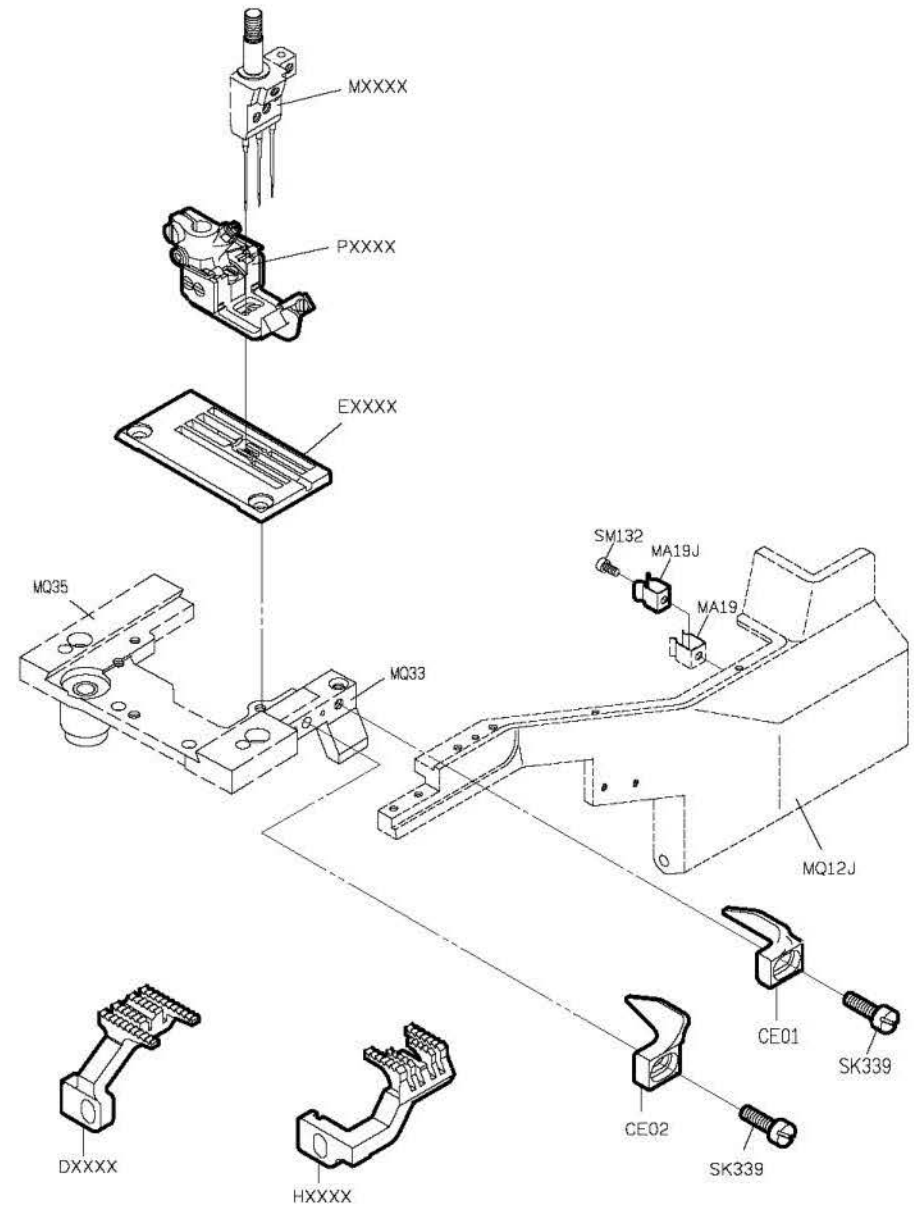

FOR C007J/C007JD *三合一

PARTS LIST FOR CQB GROUP

PARTS LIST FOR CQB GROUP

From the library of: Superior Sewing Machine & Supply LLC