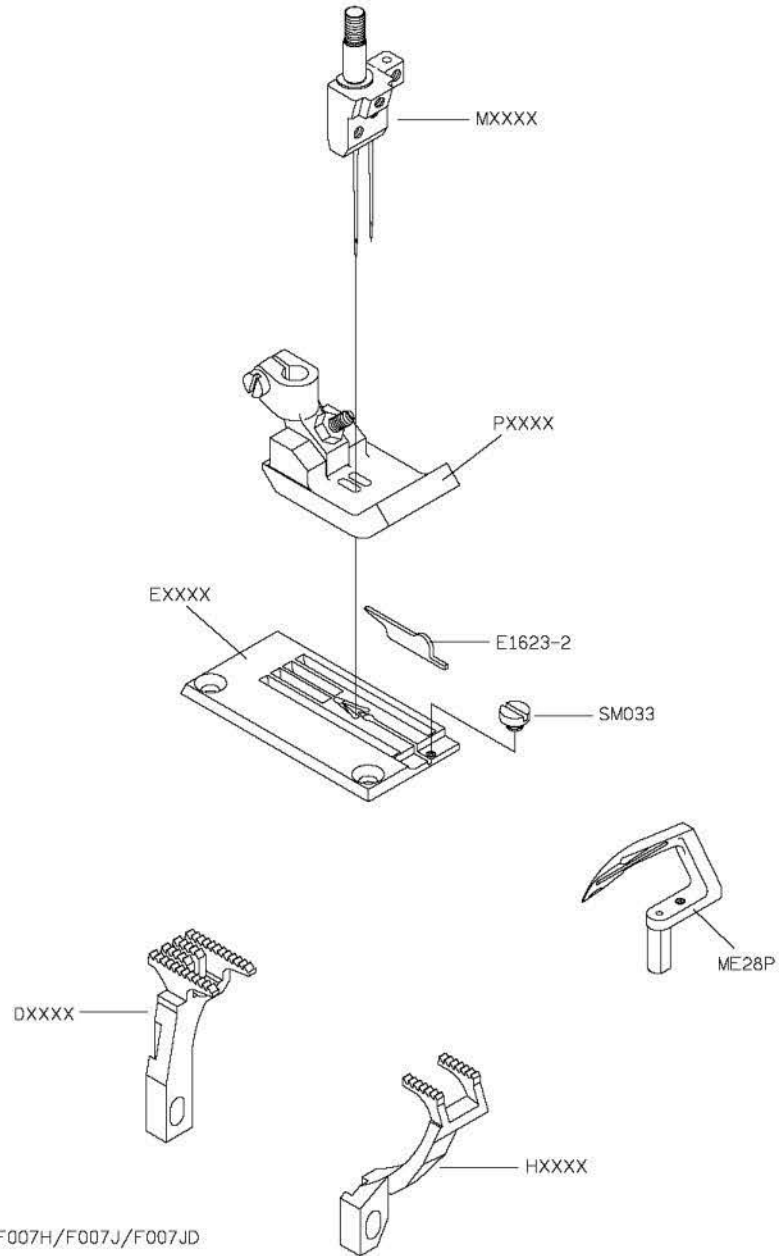

PARTS LIST FOR FP GROUP

FOR F007H/F007J/F007JD