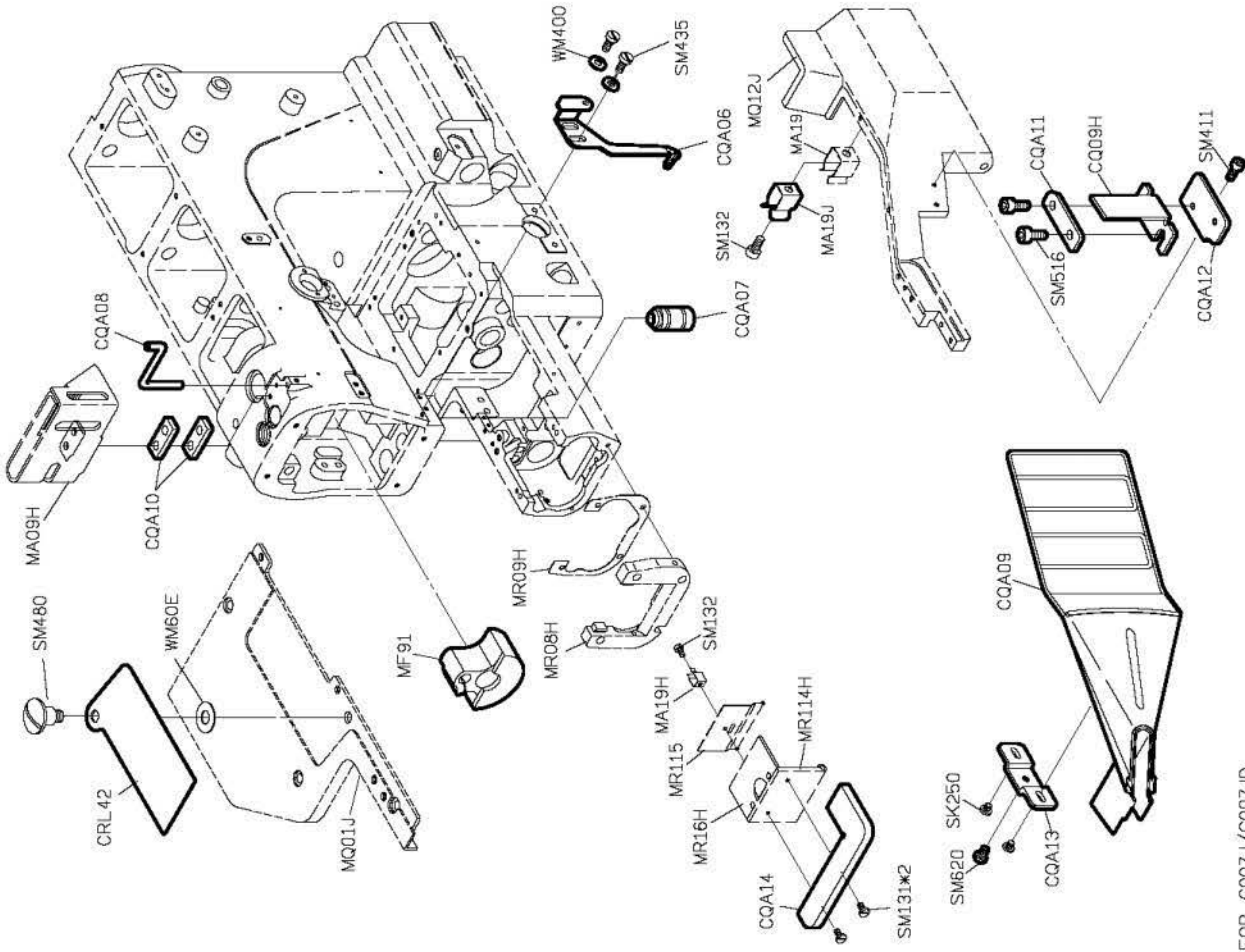

PARTS LIST FOR CQA GROUP