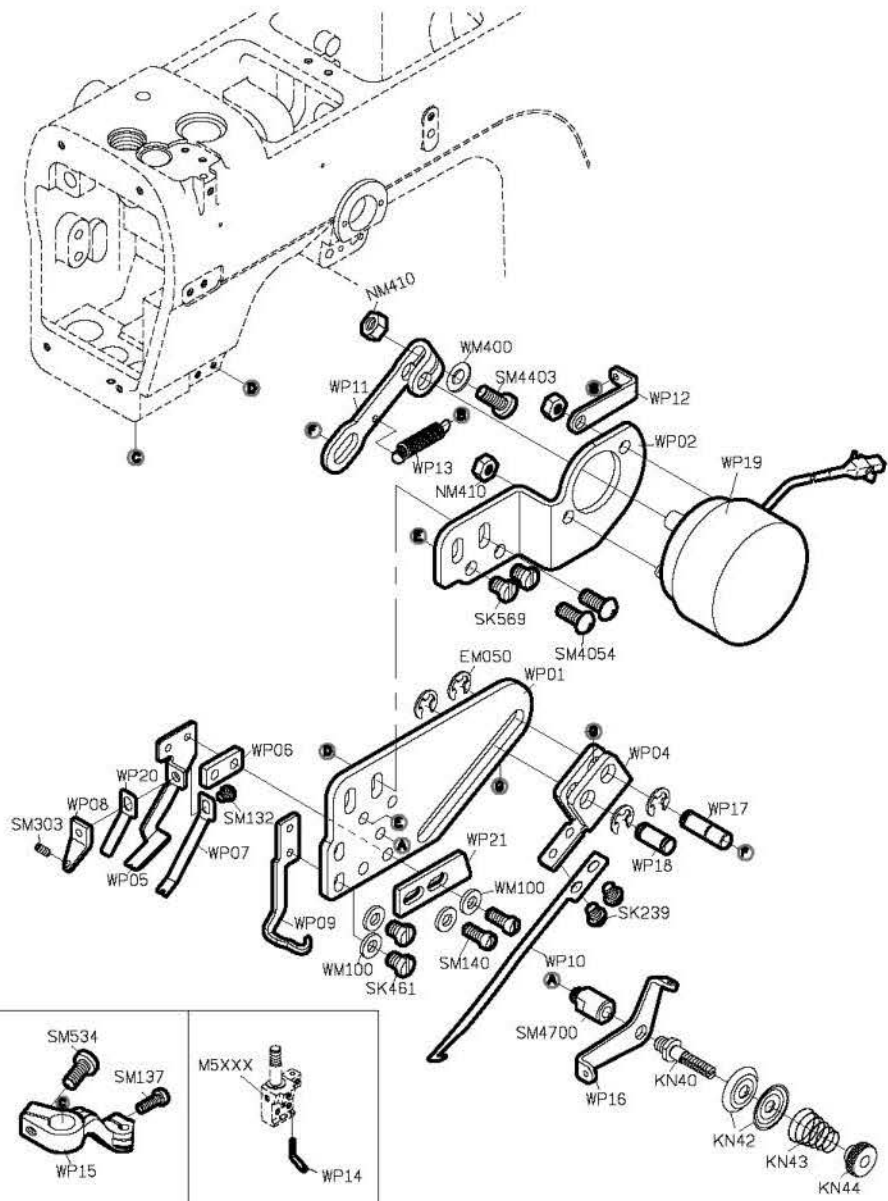

PARTS LIST FOR UTR/UTS GROUP

PARTS LIST FOR WP GROUP

FOR F007J/C007J/S007J

☐ FOR H牌馬達
☐ FOR P牌馬達