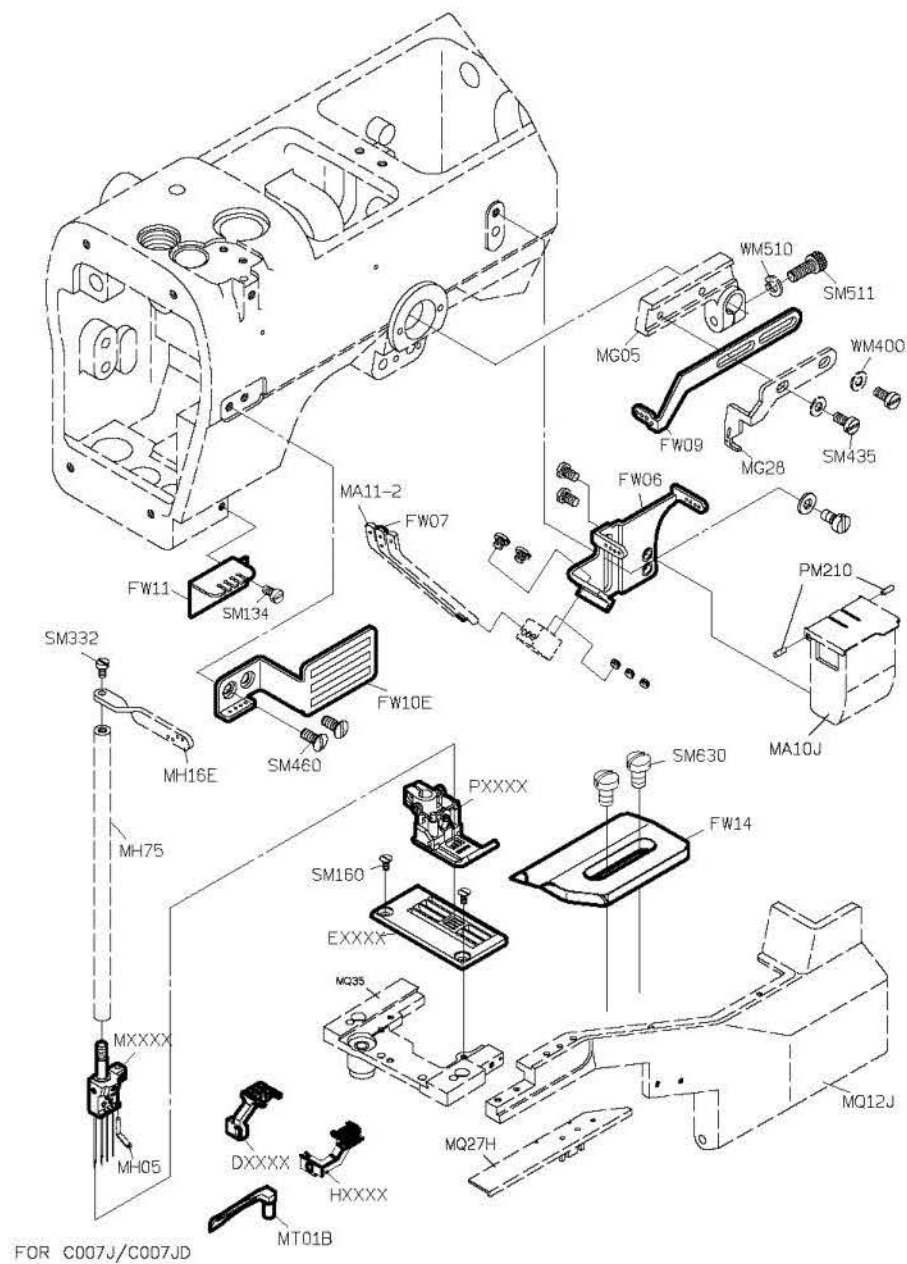

FOR C007J

FOR C007JD

PARTS LIST FOR CRL GROUP

FOR C007J/C007JD

註: CRL 針行程為 34mm, CRL103 切布刀最高點時, 刀尖離針板面為 7mm.

PARTS LIST FOR CRL GROUP

FOR C007J/CRL-J
C007JD/CRL-J > NO USE UTP /Q SYSTEM

FOR C007J/C007JD