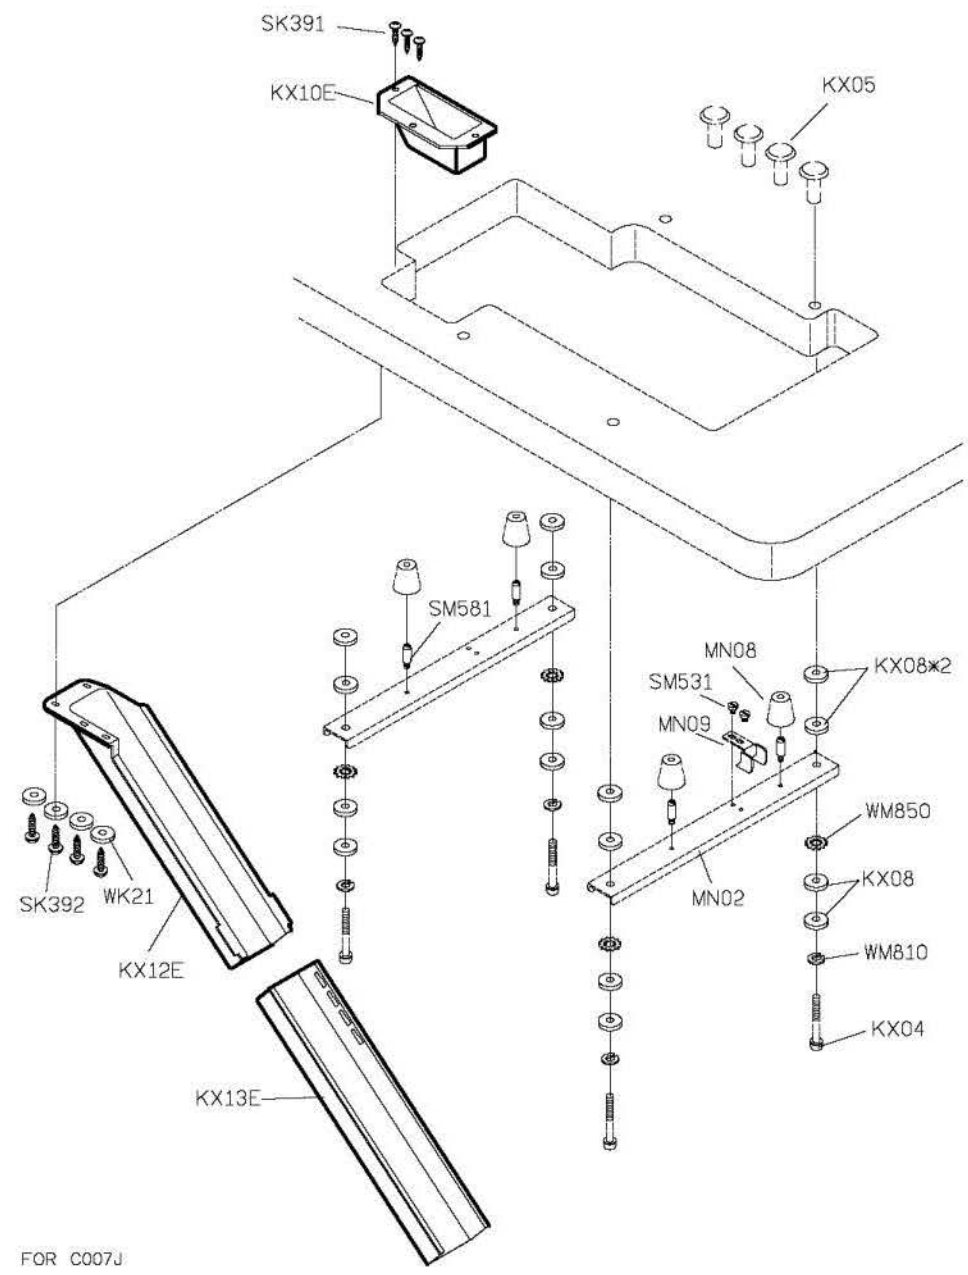

PARTS LIST FOR CRB GROUP