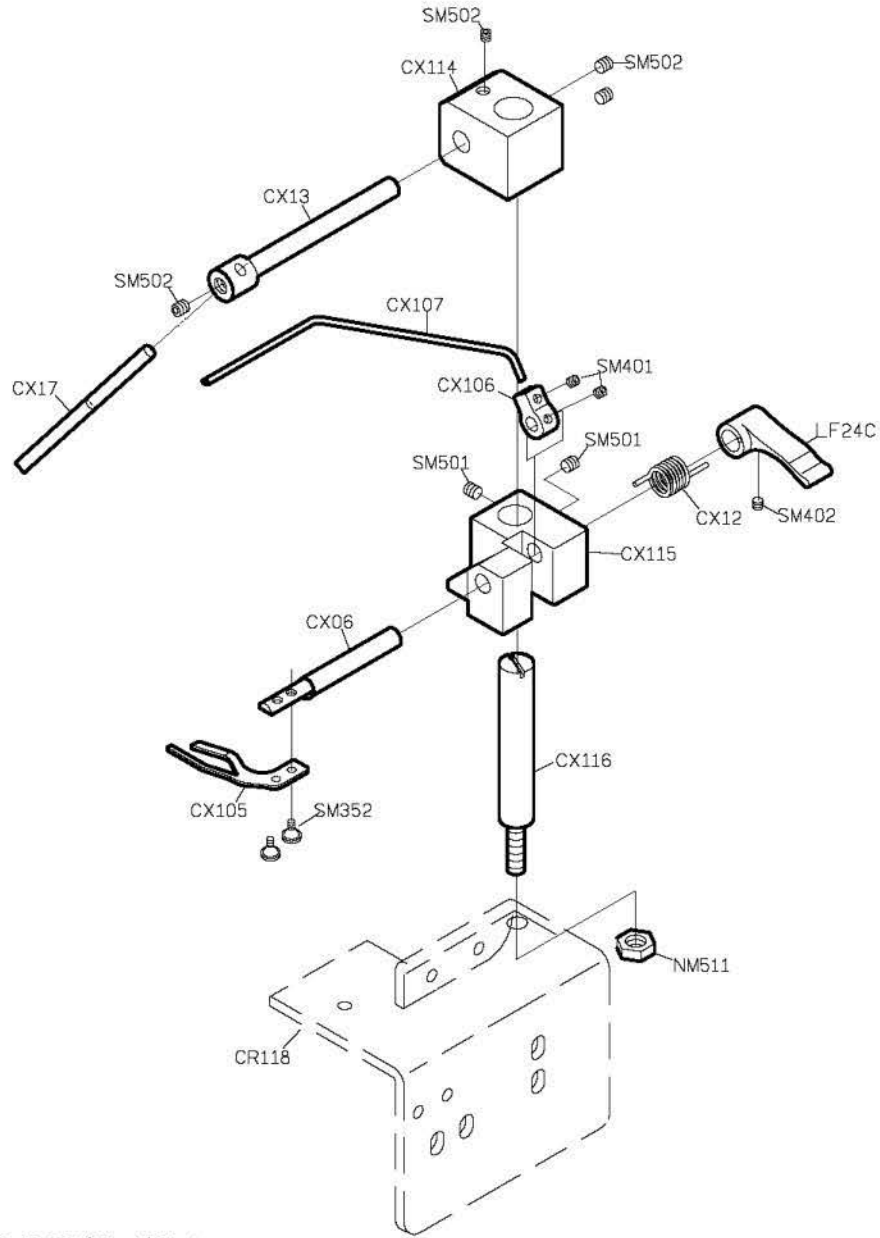

PARTS LIST FOR CX GROUP

PARTS LIST FOR CXA GROUP

FOR C007J/CR-J/CX-J