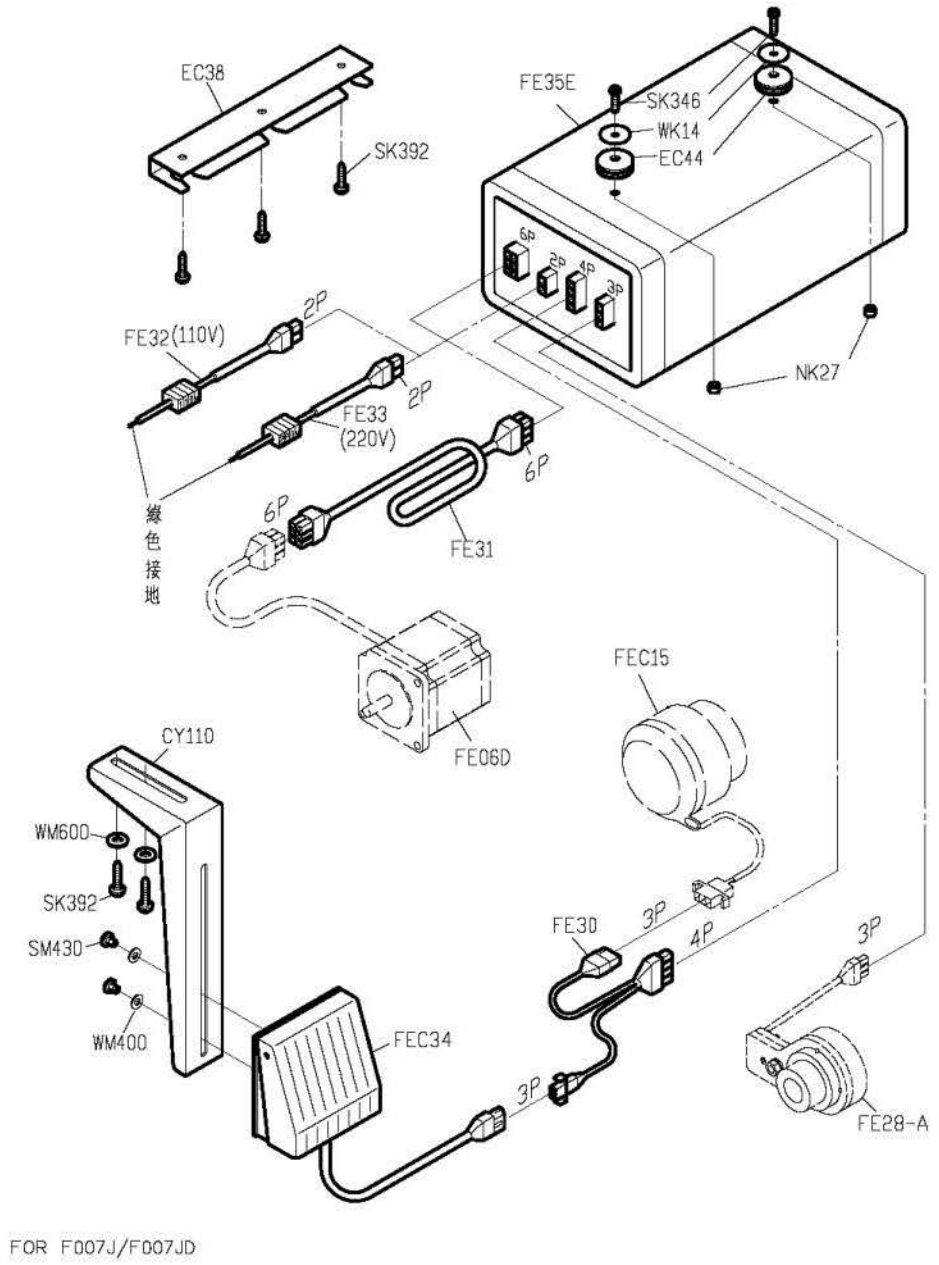

PARTS LIST FOR FEC GROUP

PARTS LIST FOR FE/FEC GROUP