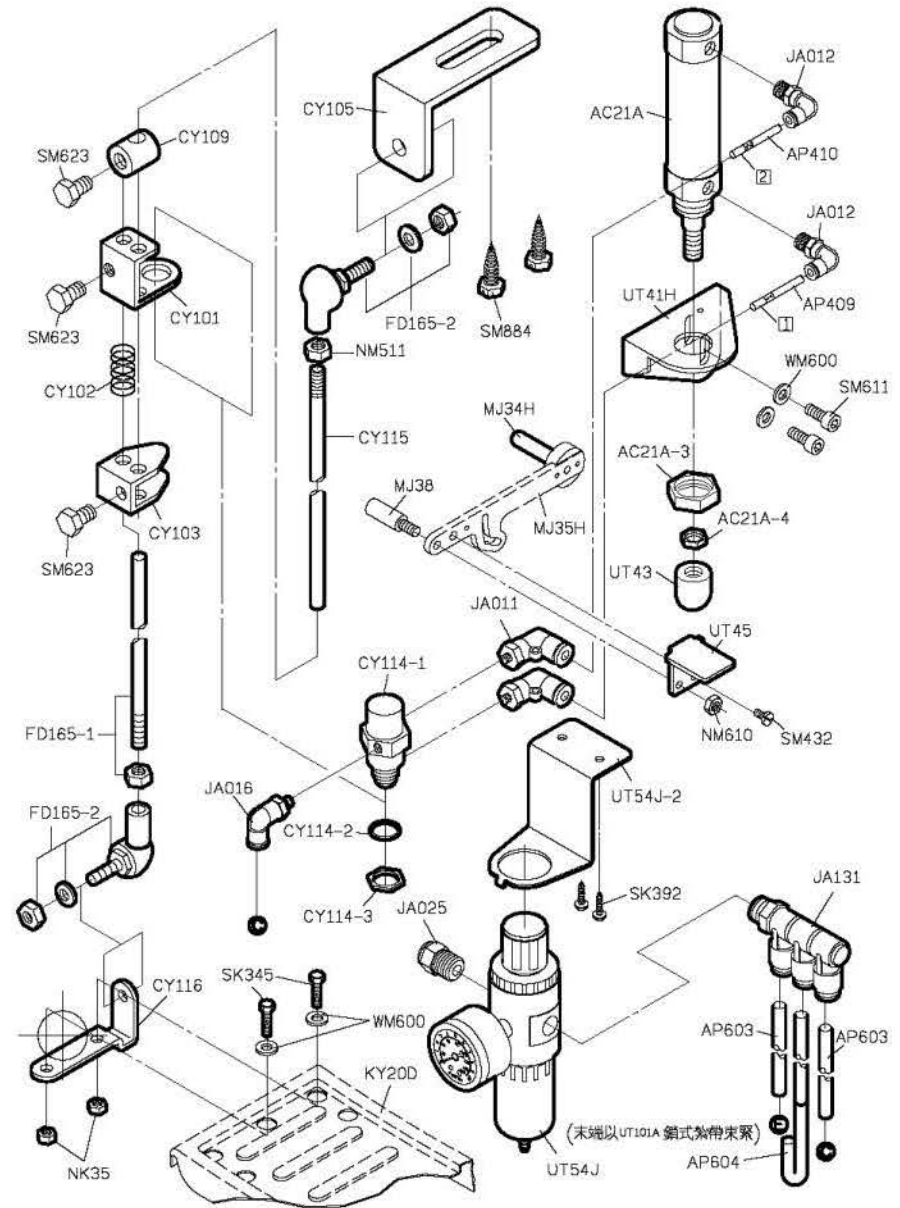

FOR C007J/C007JD