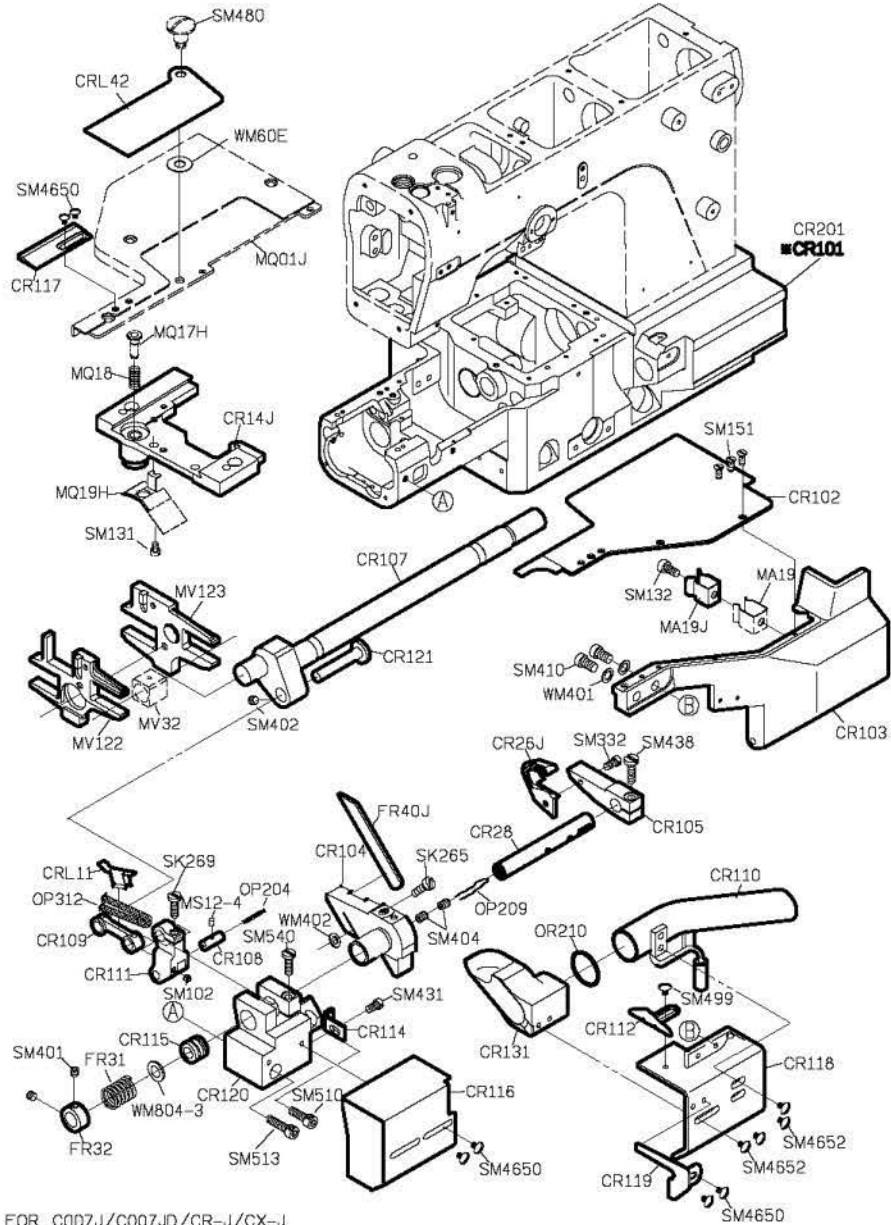

PARTS LIST FOR CRB GROUP

FOR C007J

PARTS LIST FOR CRB GROUP

FOR C007J

FOR C007JD

FOR C007JD

PARTS LIST FOR CR GROUP

PARTS LIST FOR CR GROUP

FOR C007J

FOR C007JD

PARTS LIST FOR CRL GROUP

FOR C007J/C007JD

註: CRL 針行程為 34mm, CRL103 切布刀最高點時, 刀尖離針板面為 7mm.

PARTS LIST FOR CRL GROUP

FOR C007J/CRL-J
C007JD/CRL-J > NO USE UTP /Q SYSTEM

FOR C007J/C007JD