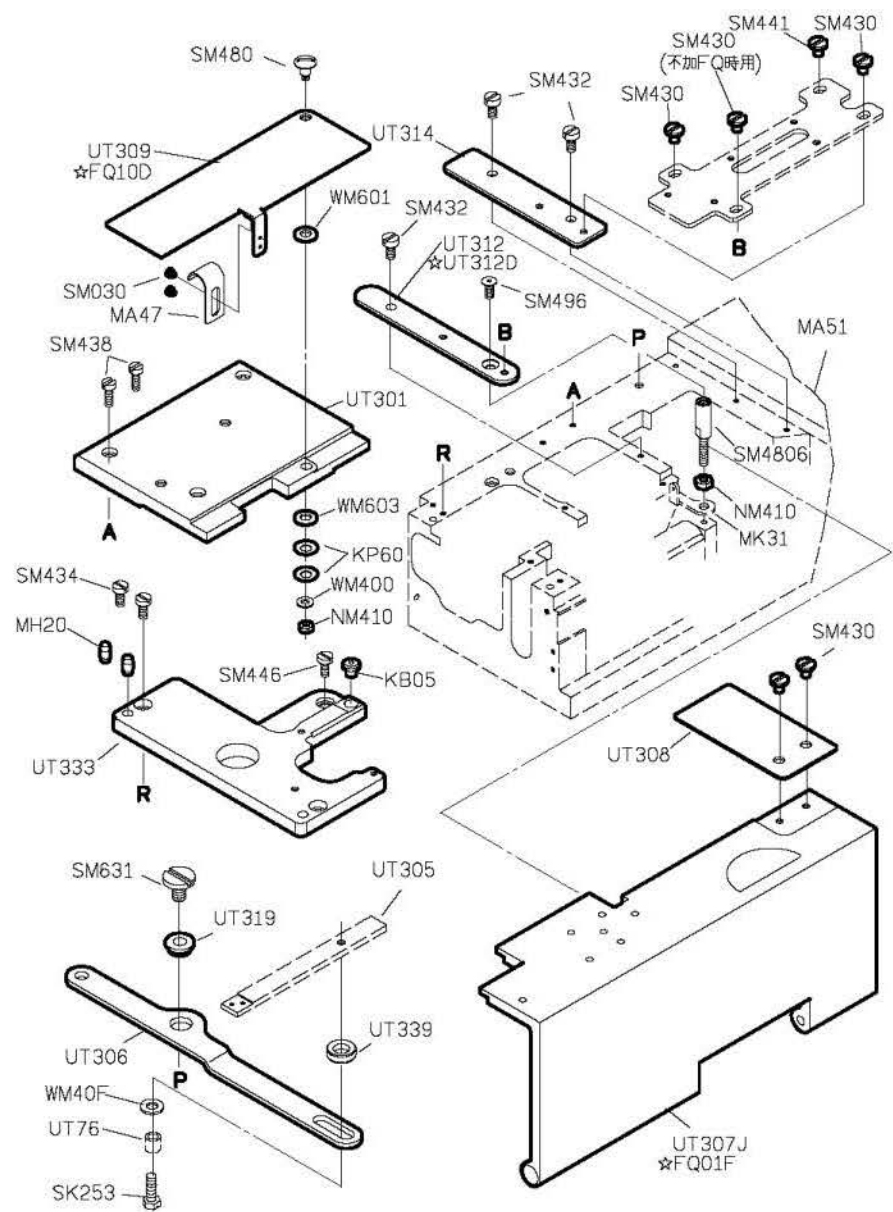

FOR F007J

FOR F007JD FOR F007J/F007JD

FOR LEFT SIDE

PARTS LIST FOR UTG/UTH GROUP

PARTS LIST FOR UTG/UTH GROUP

FOR F007J/C007J/S007J FOR H牌馬達
 FOR P牌馬達

FOR F007J/F007JD ★USE FOR F007J-FQ/F007JD-FQ

FOR F007J/F007JD ★USE FOR F007J-FQ/F007JD-FQ