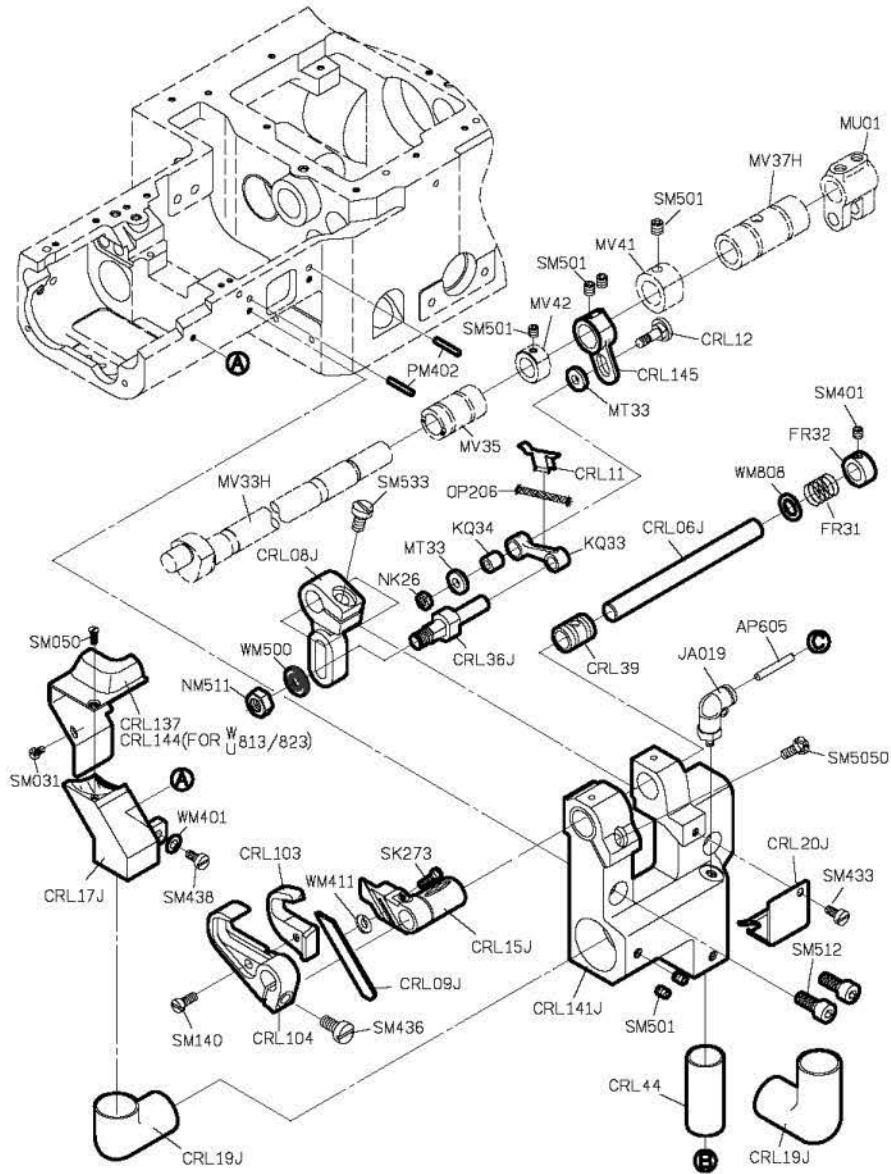

PARTS LIST FOR CRB GROUP

FOR C007J

PARTS LIST FOR CRB GROUP

FOR C007J

FOR C007JD

FOR C007JD

PARTS LIST FOR CR GROUP

PARTS LIST FOR CR GROUP

FOR C007J

FOR C007JD

PARTS LIST FOR CRL GROUP

FOR C007J/C007JD

註: CRL 針行程為 34mm, CRL103 切布刀最高點時, 刀尖離針板面為 7mm.

PARTS LIST FOR CRL GROUP

FOR C007J/CRL-J
C007JD/CRL-J > NO USE UTP /Q SYSTEM

FOR C007J/C007JD