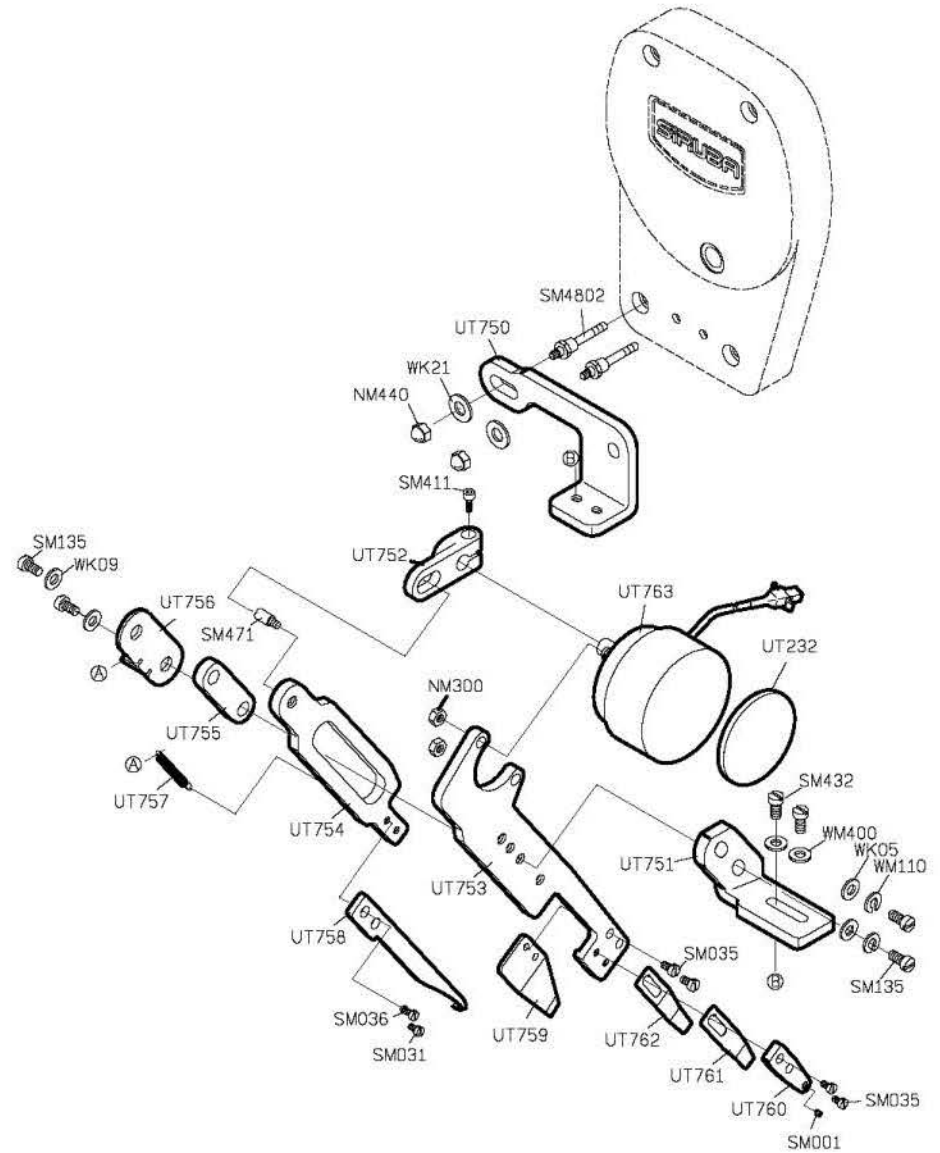

UT230-E
FOR CL USE

UT810-A
 UT810P-A

FOR C007J/S007J FOR H牌馬達
 FOR P牌馬達

PARTS LIST FOR UTR/UTS GROUP

PARTS LIST FOR UTR/UTS GROUP

UTK/UTS/UTY 系列

PARTS LIST FOR UTR/UTS GROUP

PARTS LIST FOR WP GROUP