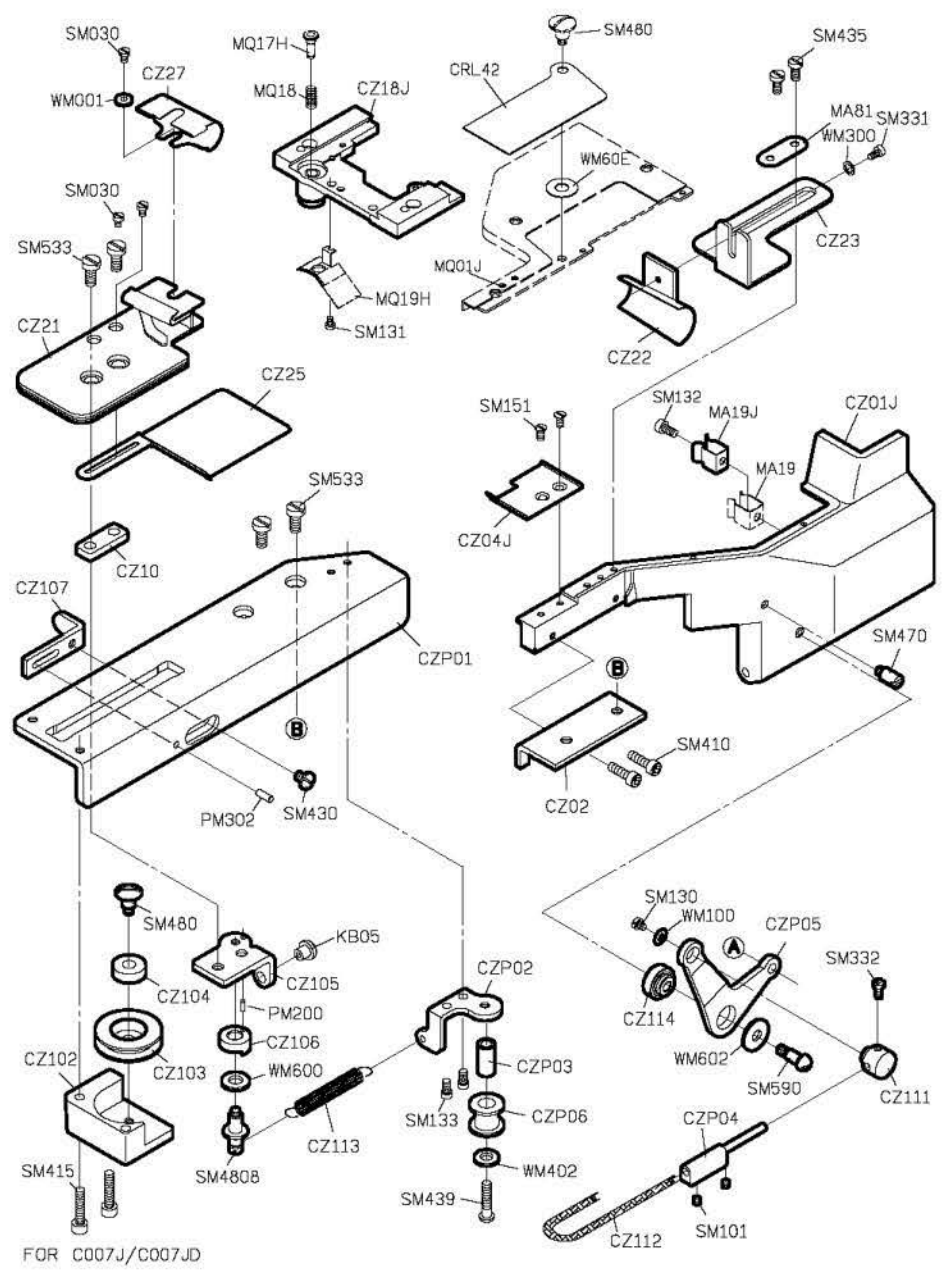

PARTS LIST FOR CZ GROUP

FOR C007J/C007JD

FOR C007J/C007JD

FOR C007J/C007JD

PARTS LIST FOR CZP GROUP

PARTS LIST FOR CZP GROUP

FOR F007H

FOR F007H

PARTS LIST FOR FAC GROUP

PARTS LIST FOR FBP GROUP

FOR F007H

FOR F007J/F007JD

針距	成品尺寸	喇叭代號
5,6	9 (mm)	FBP01A
5,6	10	FBP01B
6,4	12	FBP01C

FOR F007H/F007J/F007JD

PARTS LIST FOR FDC GROUP

FOR F007H/F007J/F007JD