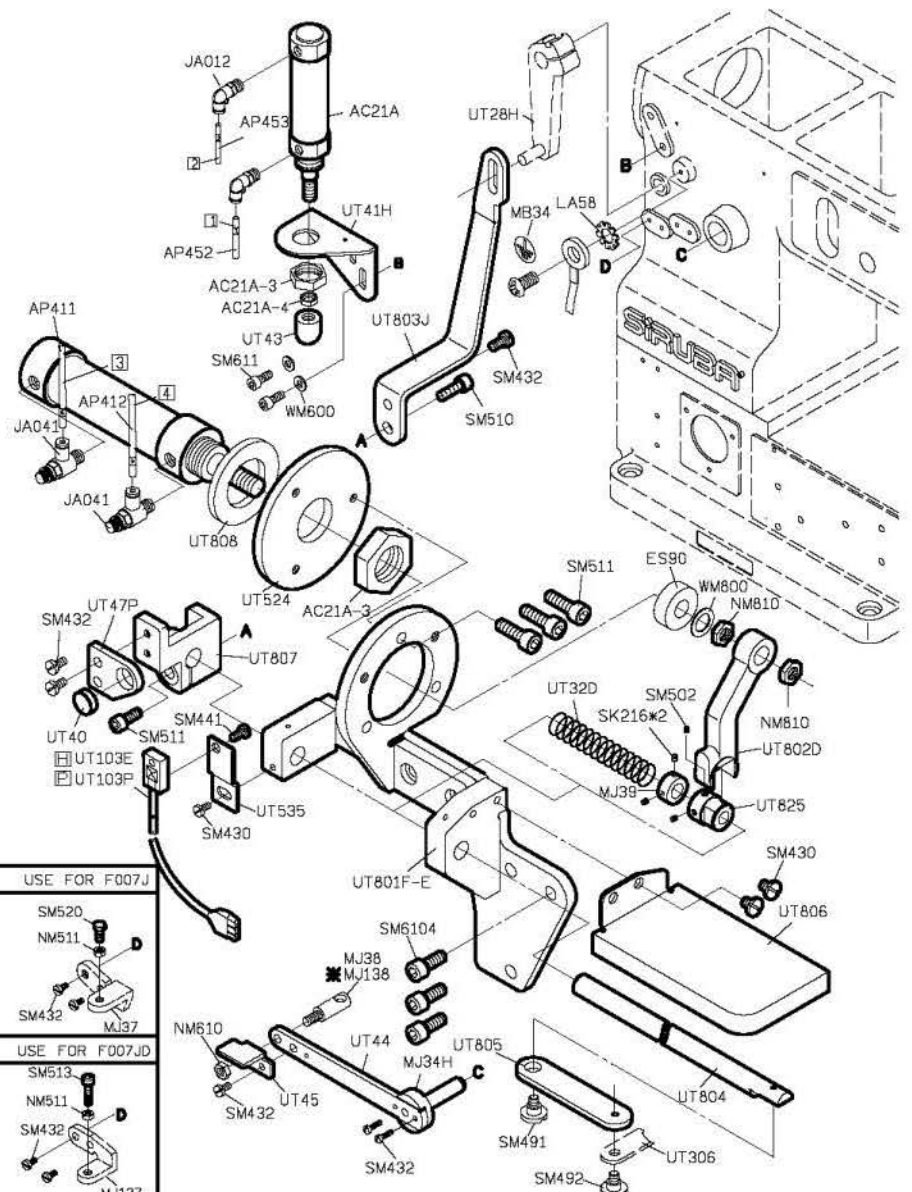

PARTS LIST FOR UTG/UTH GROUP

FOR C007H

FOR F007J/F007JD ★USE FOR F007J-FQ/F007JD-FQ

FOR F007J/F007JD *USE FOR F007J-FQ/F007JD-FQ

- USE FOR F007J
- SM520
- NM511
- MJ37
- SM432
- USE FOR F007JD
- SM513
- NM511
- SM432
- MJ137