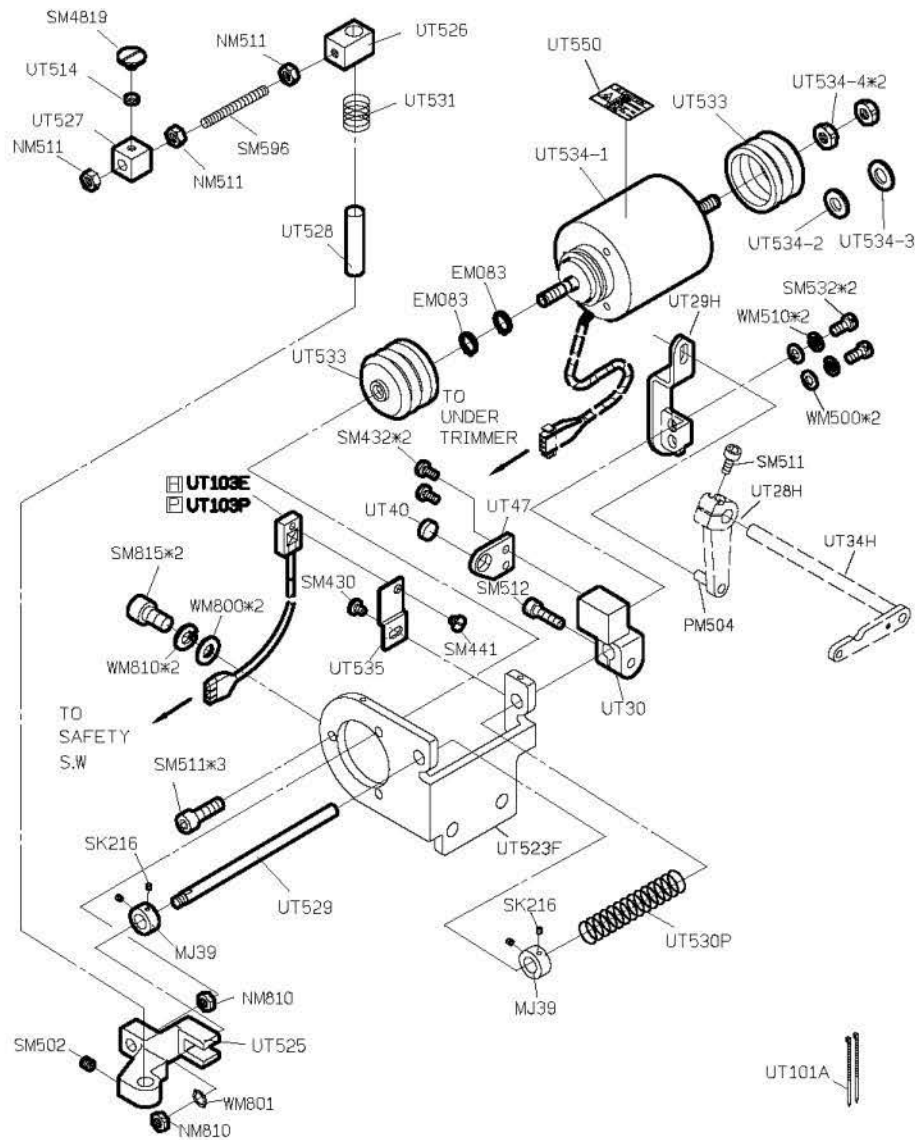

FOR LEFT SIDE

PARTS LIST FOR UTP/UTQ GROUP

PARTS LIST FOR UTR/UTS GROUP

FOR F007J/C007J/S007J
 □ FOR H牌馬達
 □ FOR P牌馬達

FOR C007J/C007JD

FOR C007J/C007JD/S007J/S007JD FOR H牌馬達
 FOR P牌馬達

FOR UTR/WP/UTU

FOR UTS/UTY