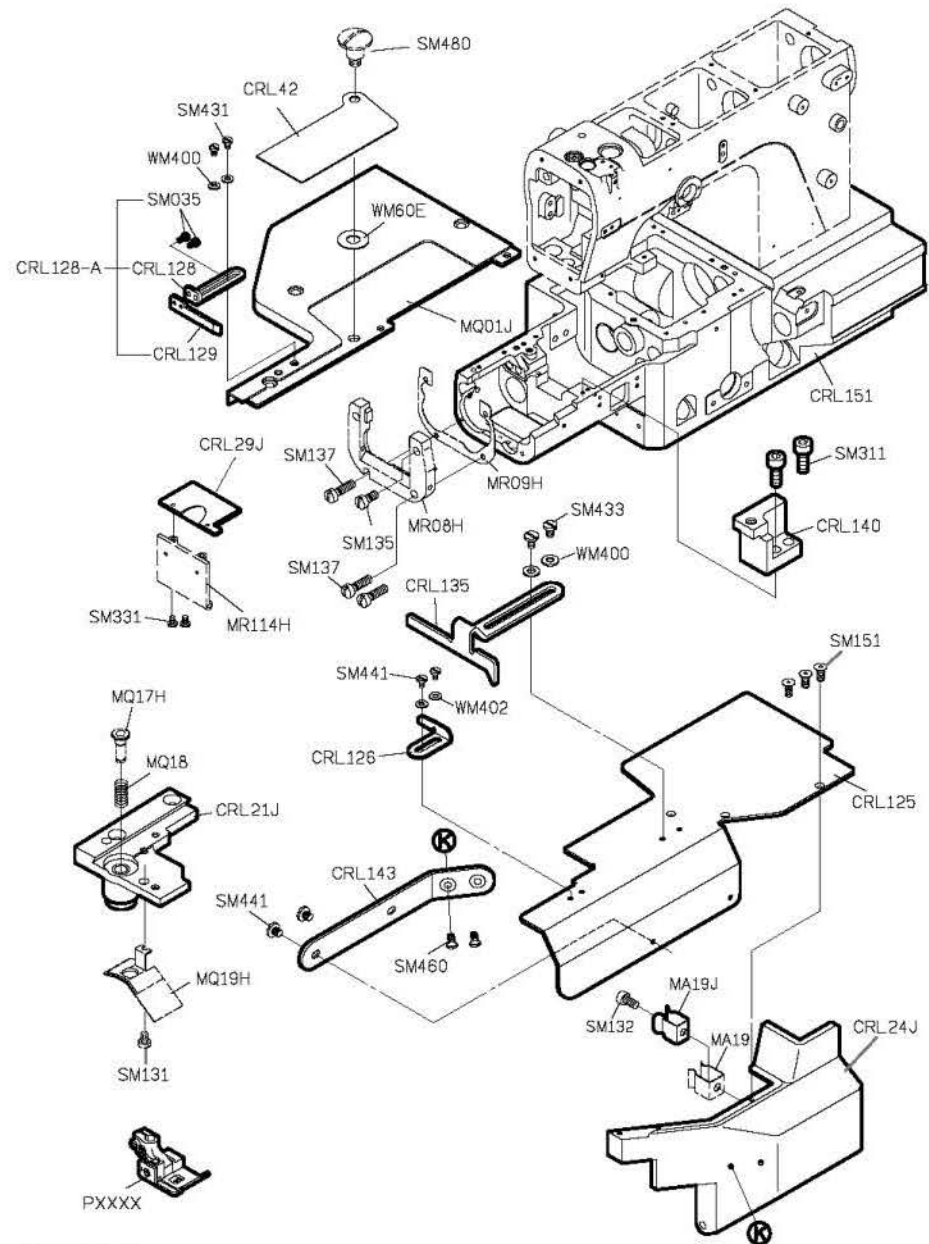

PARTS LIST FOR CRB GROUP

FOR C007J

PARTS LIST FOR CRB GROUP

FOR C007J

FOR C007JD

FOR C007JD

PARTS LIST FOR CR GROUP

PARTS LIST FOR CR GROUP

FOR C007J

FOR C007JD

PARTS LIST FOR CRL GROUP

FOR C007J/C007JD

註: CRL 針行程為 34mm, CRL103 切布刀最高點時, 刀尖離針板面為 7mm.

PARTS LIST FOR CRL GROUP

FOR C007J/CRL-J
C007JD/CRL-J > NO USE UTP /Q SYSTEM

FOR C007J/C007JD