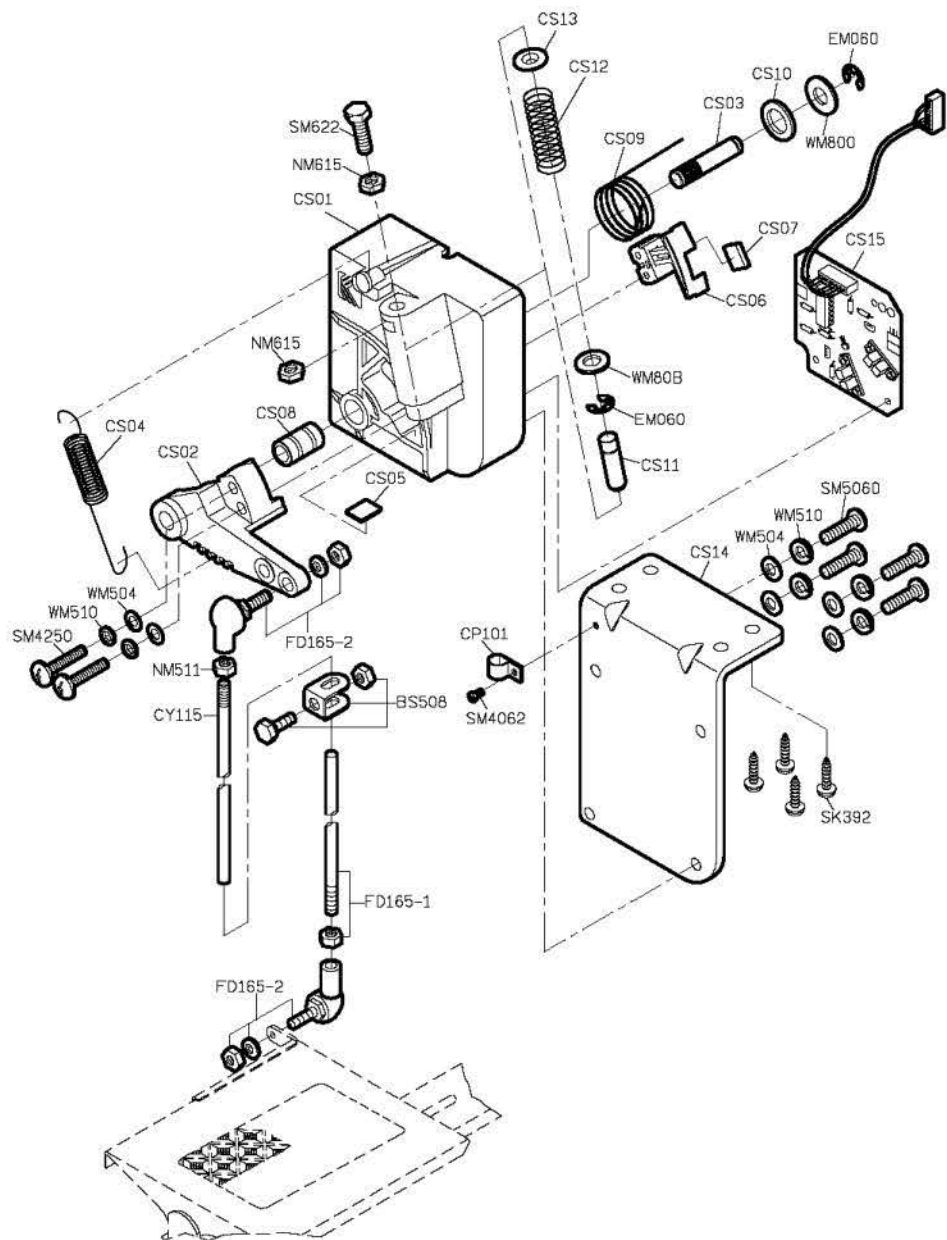

FOR C007J

FOR C007JD

PARTS LIST FOR CRL GROUP

FOR C007J/C007JD

註: CRL 針行程為 34mm, CRL103 切布刀最高點時, 刀尖離針板面為 7mm.

PARTS LIST FOR CRL GROUP

FOR C007J/CRL-J
C007JD/CRL-J > NO USE UTP /Q SYSTEM

FOR C007J/C007JD