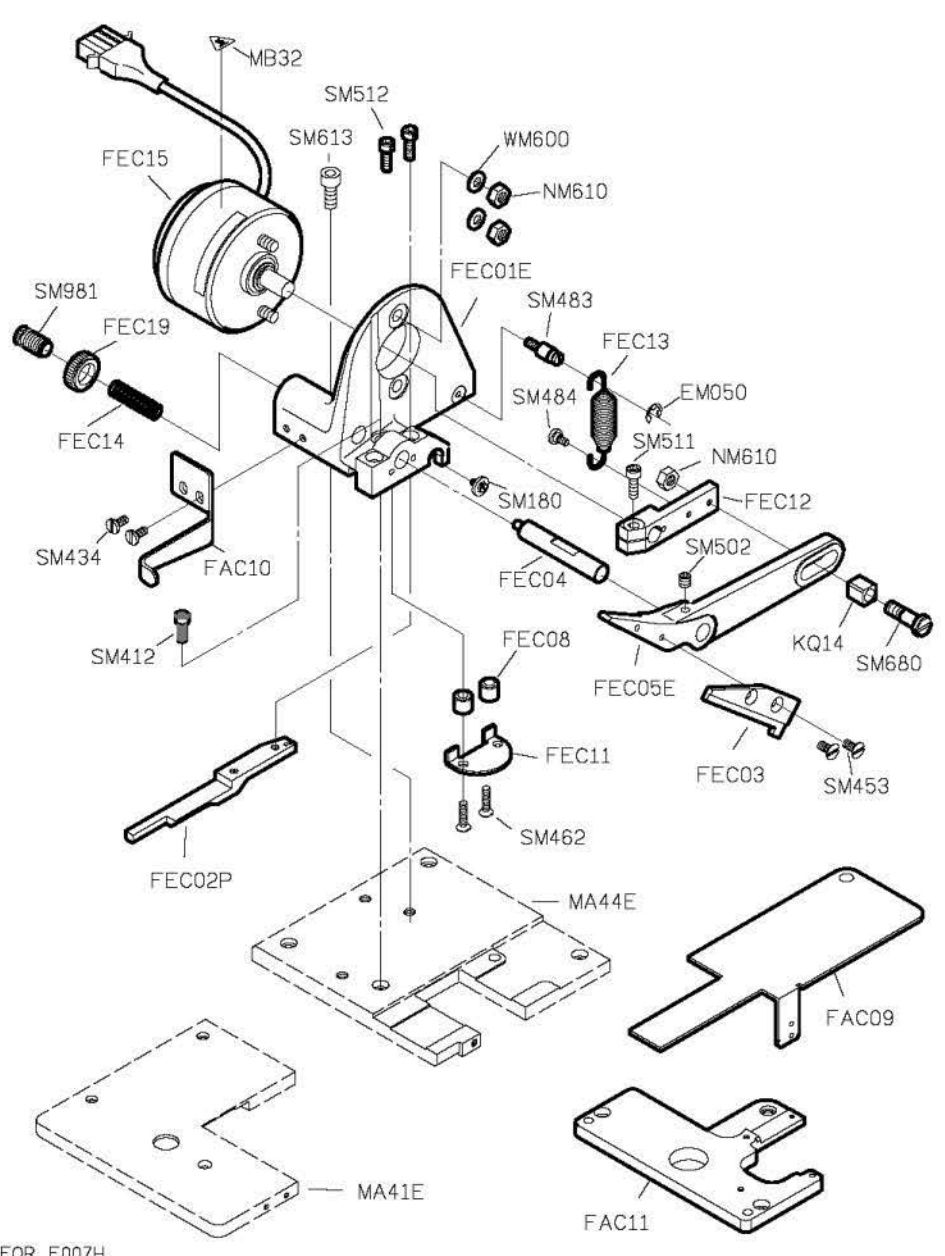

FOR F007H

FOR F007H

PARTS LIST FOR FEC GROUP From the library of: Superior Sewing Machine & Supply LLC **PARTS LIST FOR FEC GROUP**