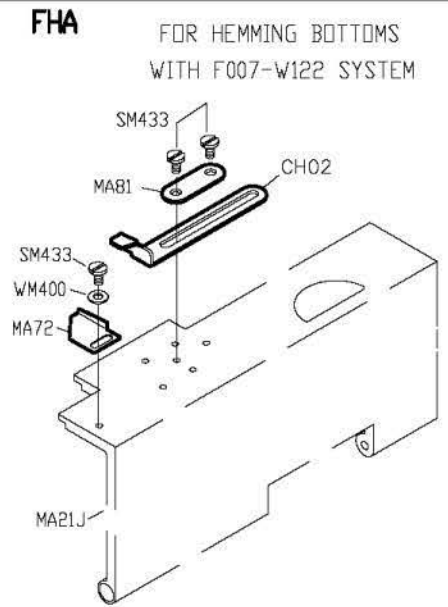

FOR F007J/F007JD