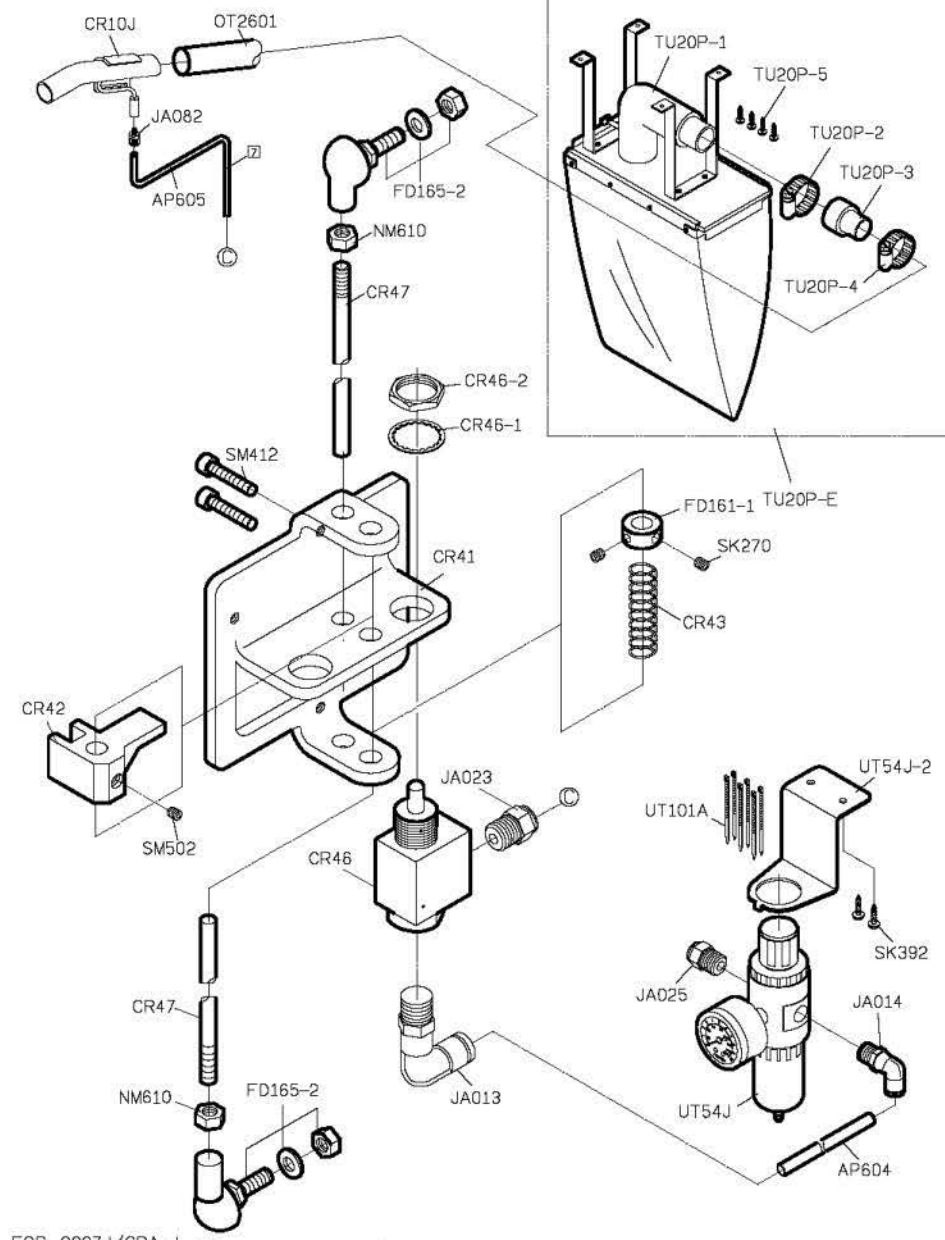

FOR C007J/CRA-J
C007JD/CRA-J > NO USE UTP /Q SISYSTEM