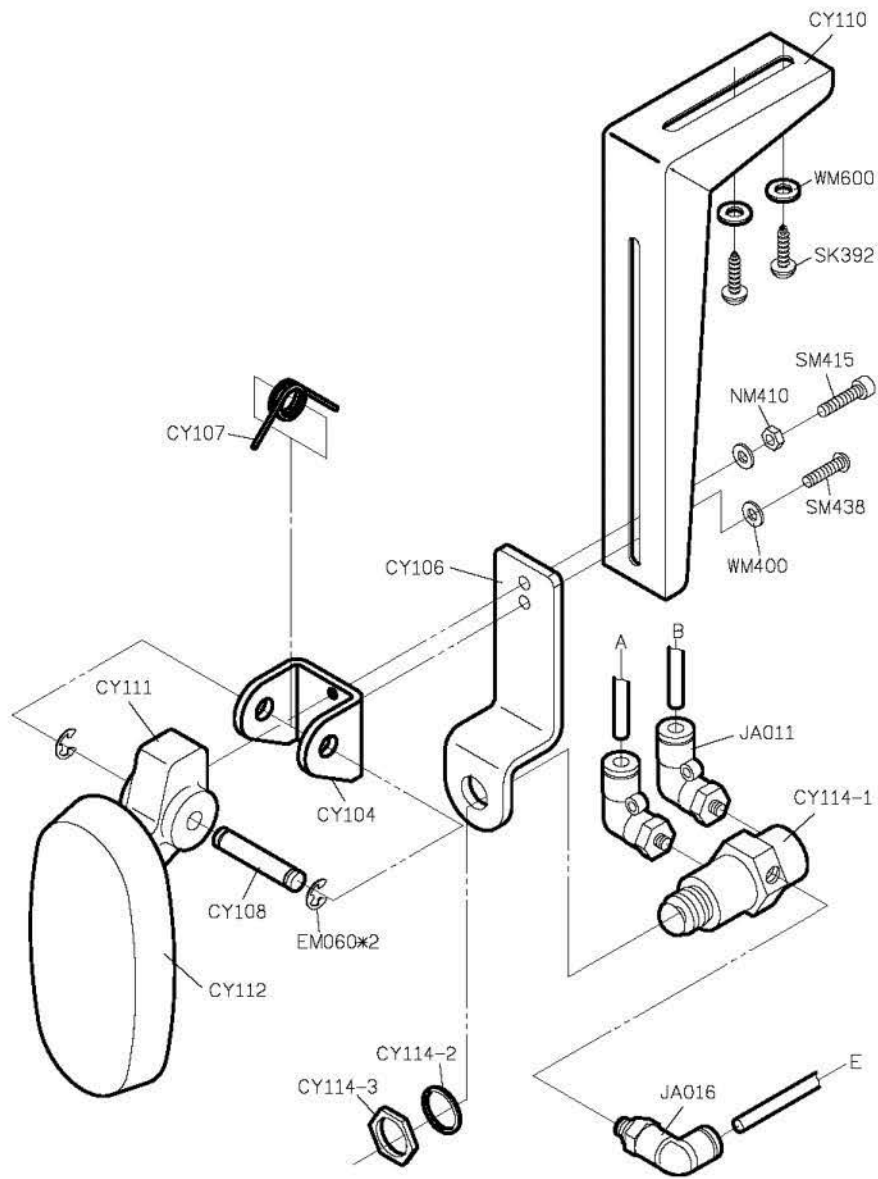

FOR C007H/C007J/C007JD