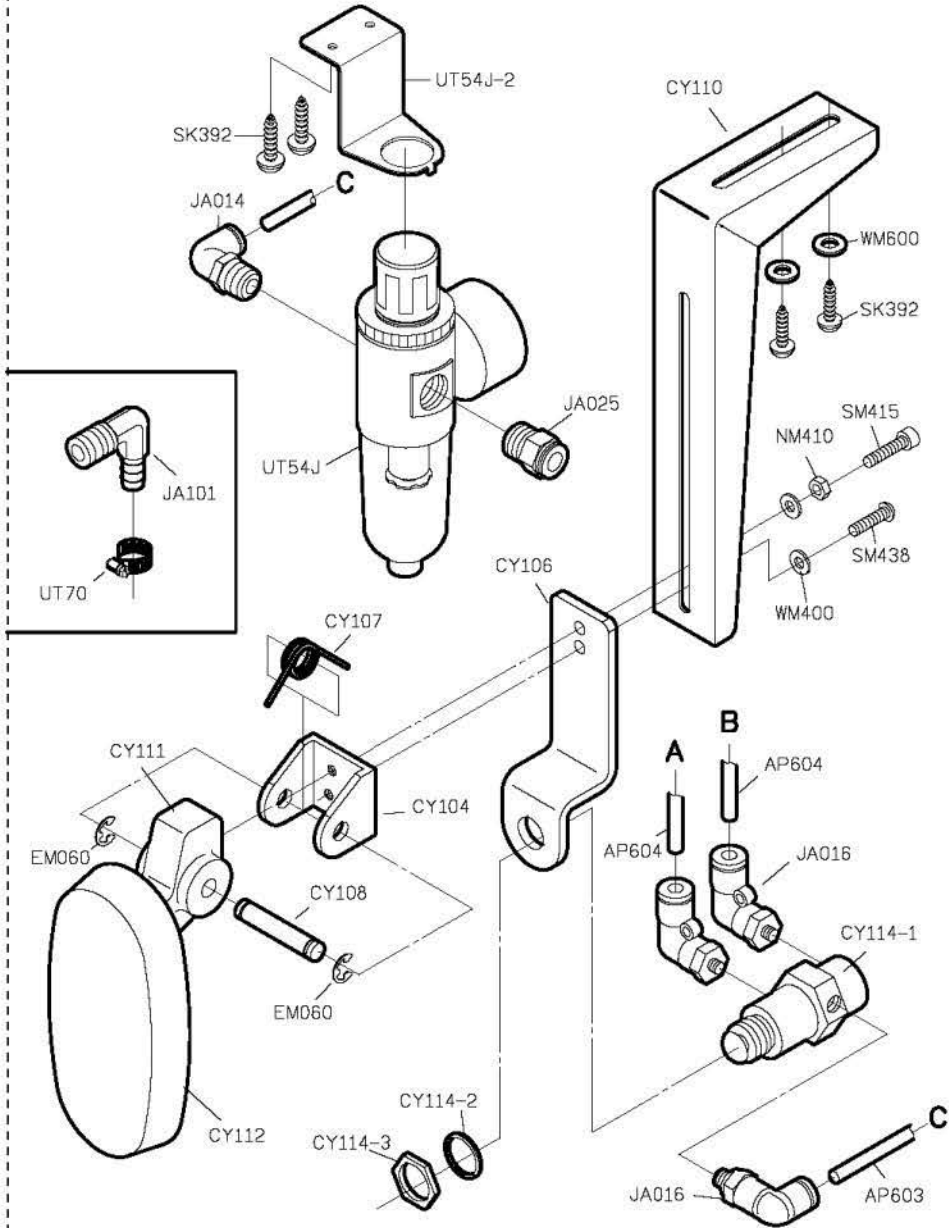

PARTS LIST FOR FAC GROUP

PARTS LIST FOR FBP GROUP

FOR F007H

FOR F007J/F007JD

針距	成品尺寸	喇叭代號
5,6	9 (mm)	FBP01A
5,6	10	FBP01B
6,4	12	FBP01C

FOR F007H/F007J/F007JD

PARTS LIST FOR FDC GROUP

FOR F007H/F007J/F007JD