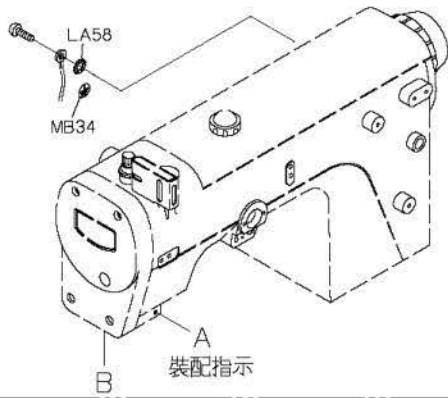

UT230-E
FOR CL USE

UT810-A
 UT810P-A

FOR C007J/S007J FOR H牌馬達
 FOR P牌馬達

PARTS LIST FOR UTR/UTS GROUP

PARTS LIST FOR UTR/UTS GROUP

UTK/UTS/UTY 系列

PARTS LIST FOR UTR/UTS GROUP

PARTS LIST FOR WP GROUP