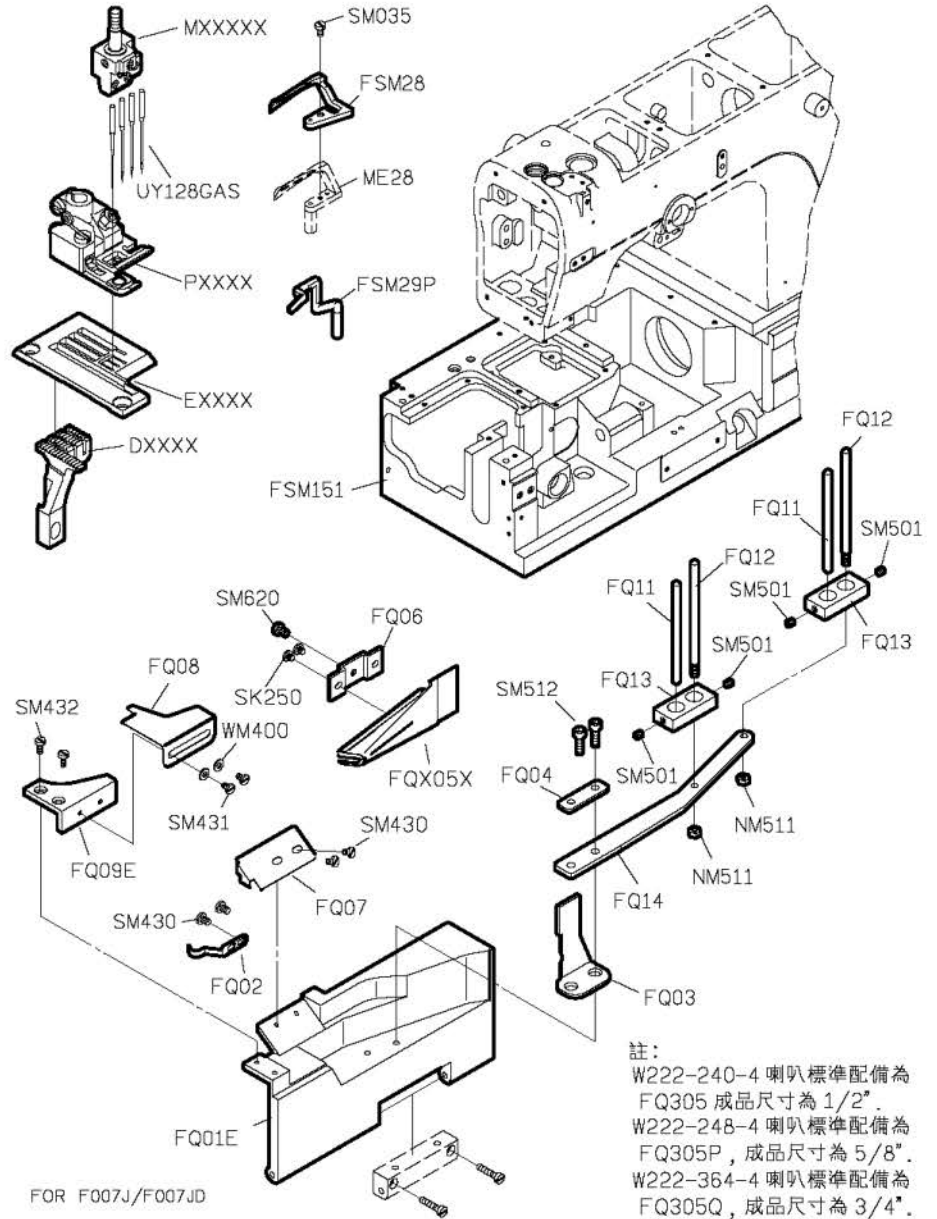

PARTS LIST FOR FSM GROUP

FOR F007J/F007JD

註：
W222-240-4 喇叭標準配備為 FQ305 成品尺寸為 1/2"。
W222-248-4 喇叭標準配備為 FQ305P, 成品尺寸為 5/8"。
W222-364-4 喇叭標準配備為 FQ305Q, 成品尺寸為 3/4"。