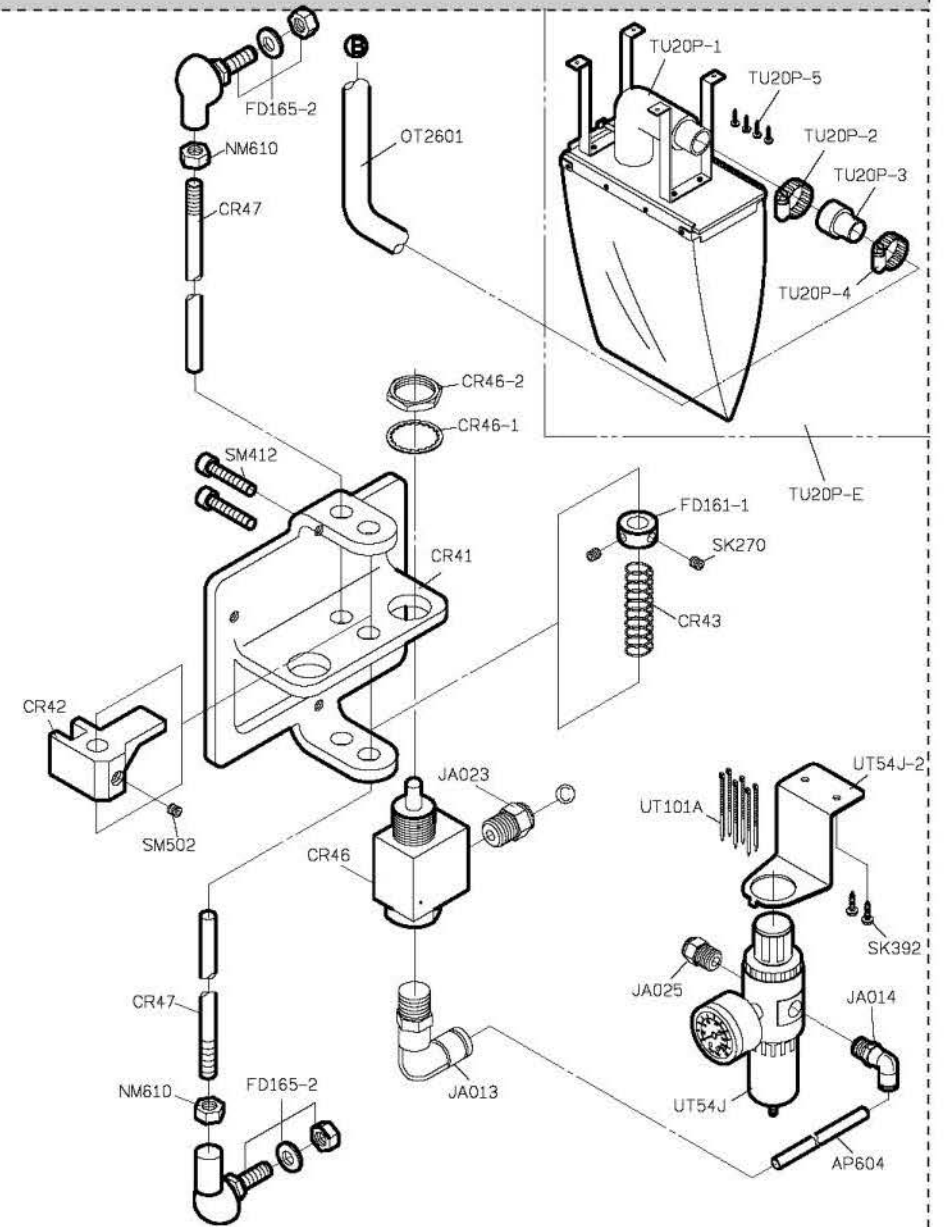

FOR C007J

FOR C007JD

PARTS LIST FOR CRL GROUP

FOR C007J/C007JD

註: CRL 針行程為 34mm, CRL103 切布刀最高點時, 刀尖離針板面為 7mm.

PARTS LIST FOR CRL GROUP

FOR C007J/CRL-J
C007JD/CRL-J > NO USE UTP /Q SYSTEM

FOR C007J/C007JD