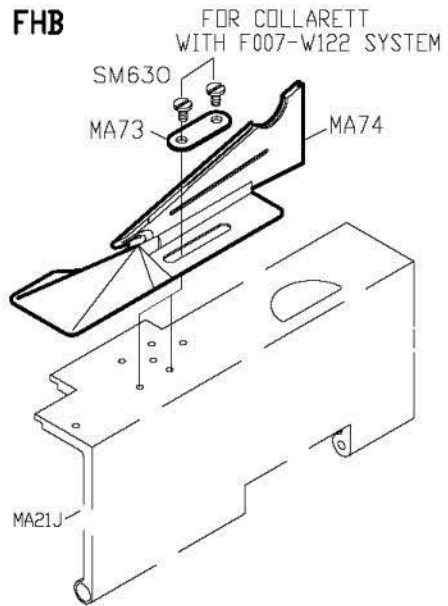

FOR F007J/F007JD