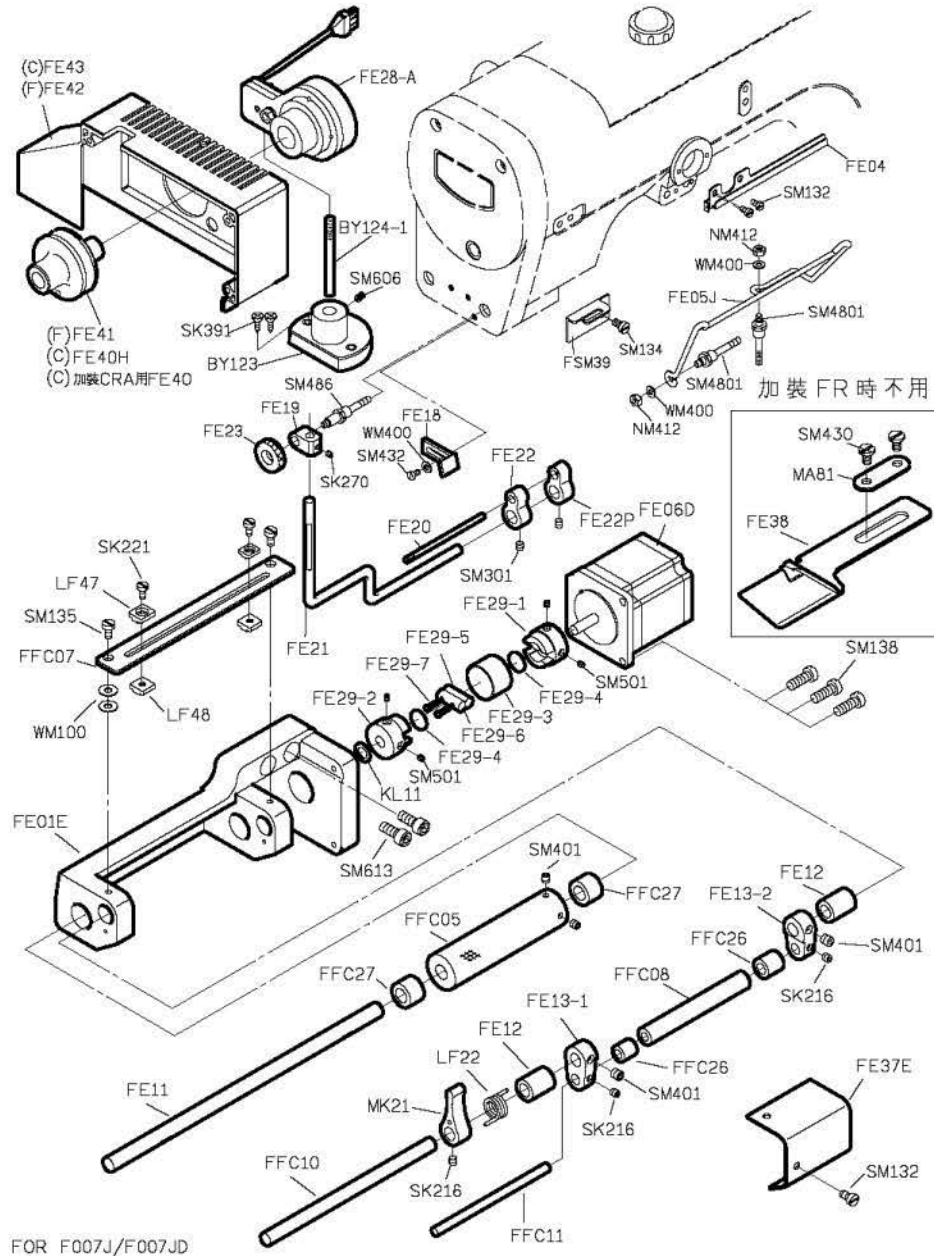

PARTS LIST FOR FE GROUP

PARTS LIST FOR FE GROUP