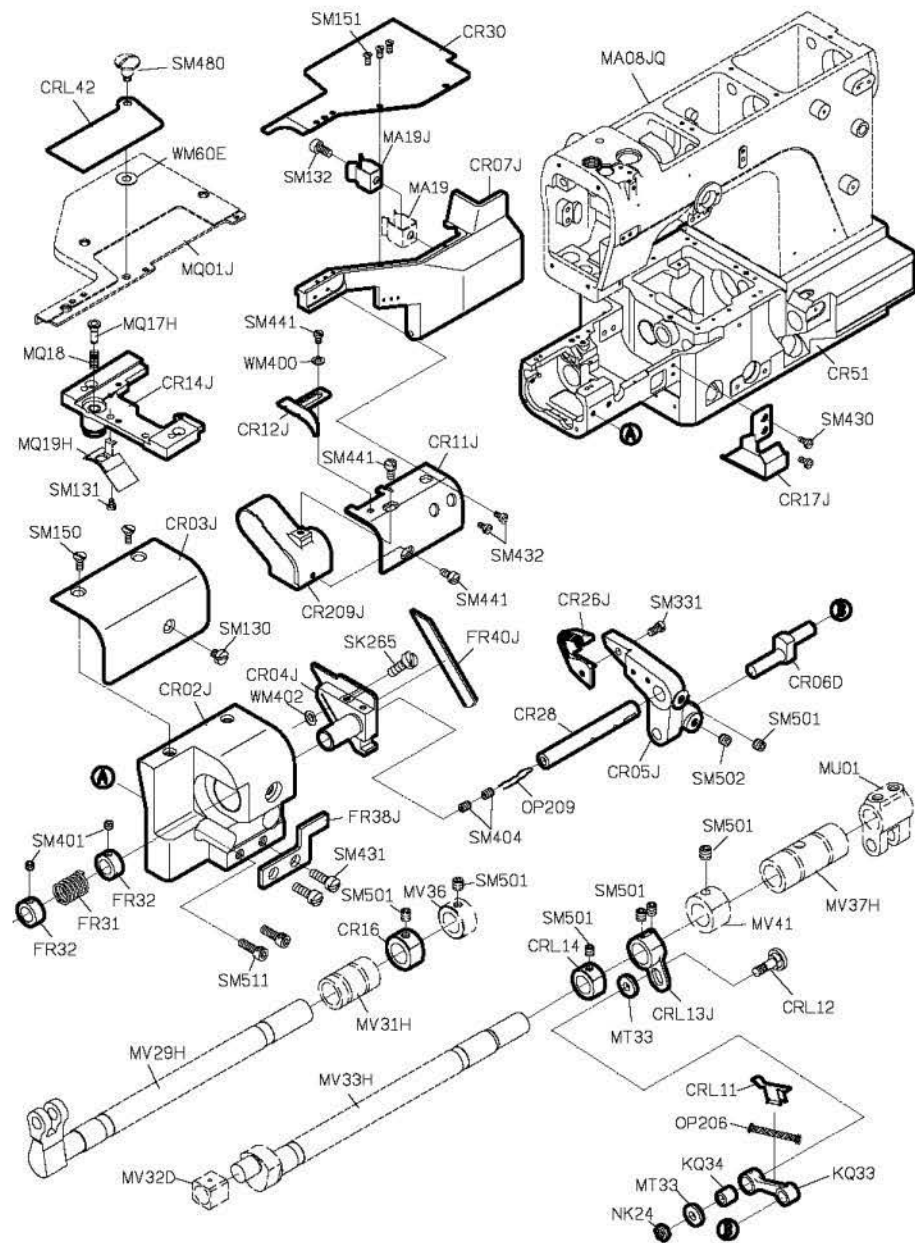

PARTS LIST FOR CRB GROUP