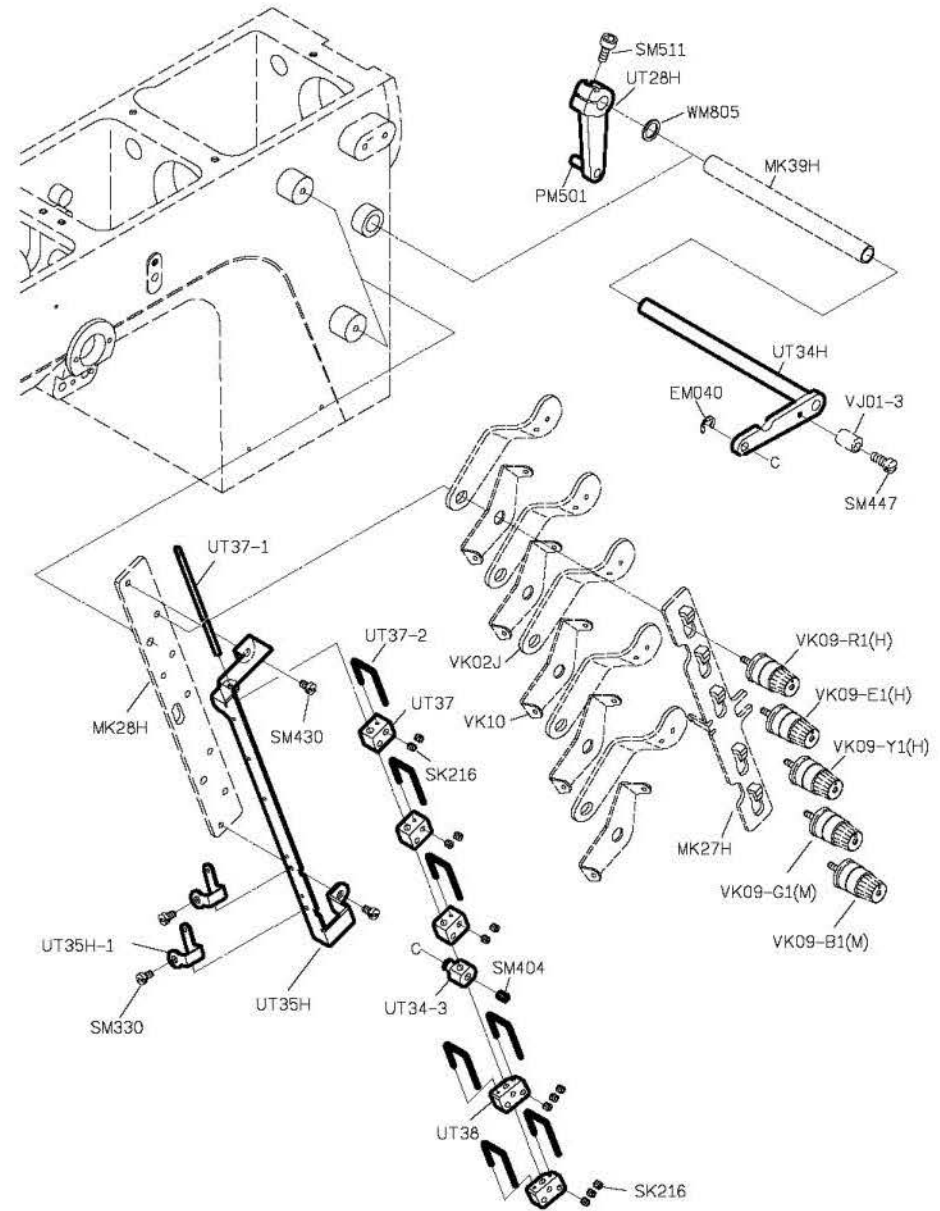

UT230-E
FOR CL USE

UT810-A
 UT810P-A

FOR C007J/S007J FOR H牌馬達
 FOR P牌馬達

PARTS LIST FOR UTR/UTS GROUP

PARTS LIST FOR UTR/UTS GROUP

UTK/UTS/UTY 系列

PARTS LIST FOR UTR/UTS GROUP

PARTS LIST FOR WP GROUP