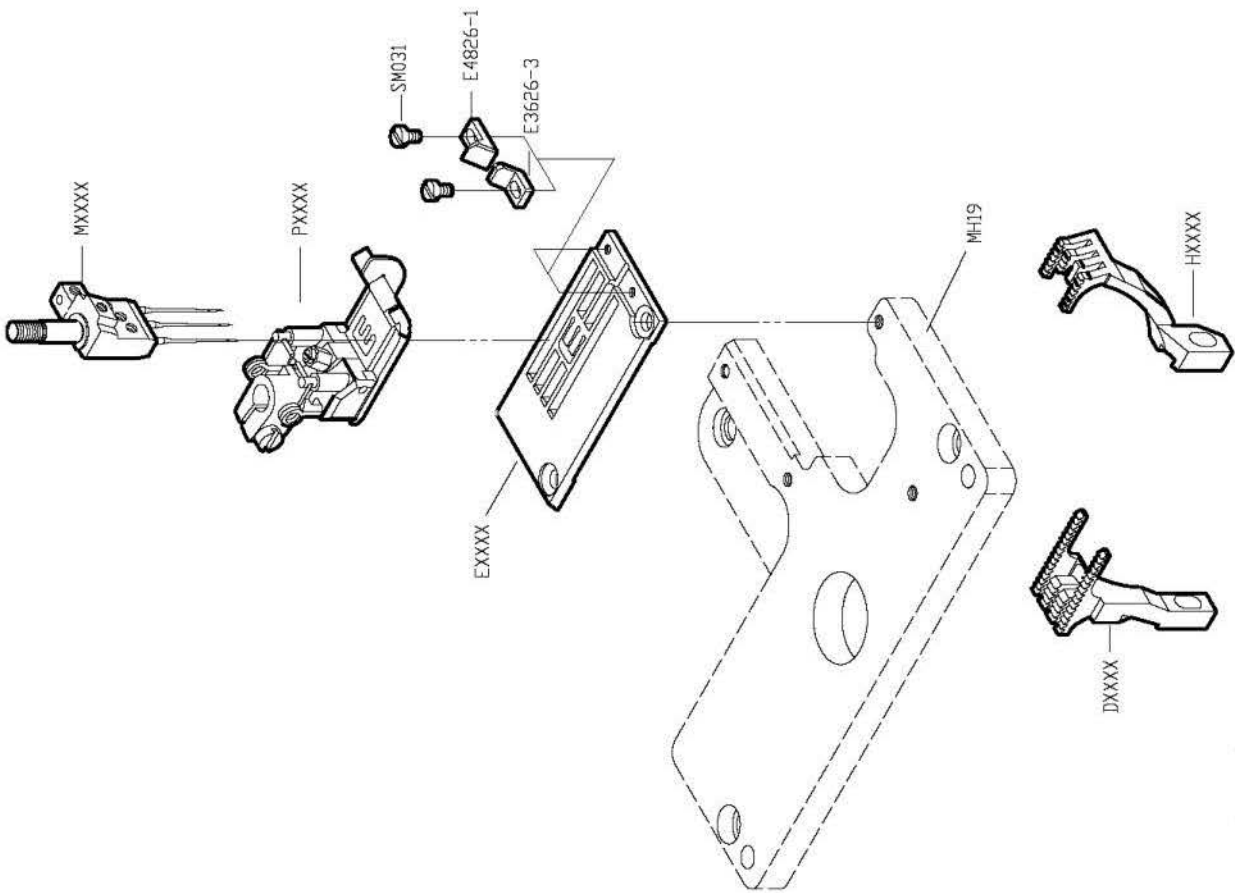

PARTS LIST FOR FAC GROUP

PARTS LIST FOR FBP GROUP

FOR F007H

FOR F007J/F007JD

針距	成品尺寸	喇叭代號
5,6	9 (mm)	FBP01A
5,6	10	FBP01B
6,4	12	FBP01C

FOR F007H/F007J/F007JD

PARTS LIST FOR FDC GROUP

FOR F007H/F007J/F007JD