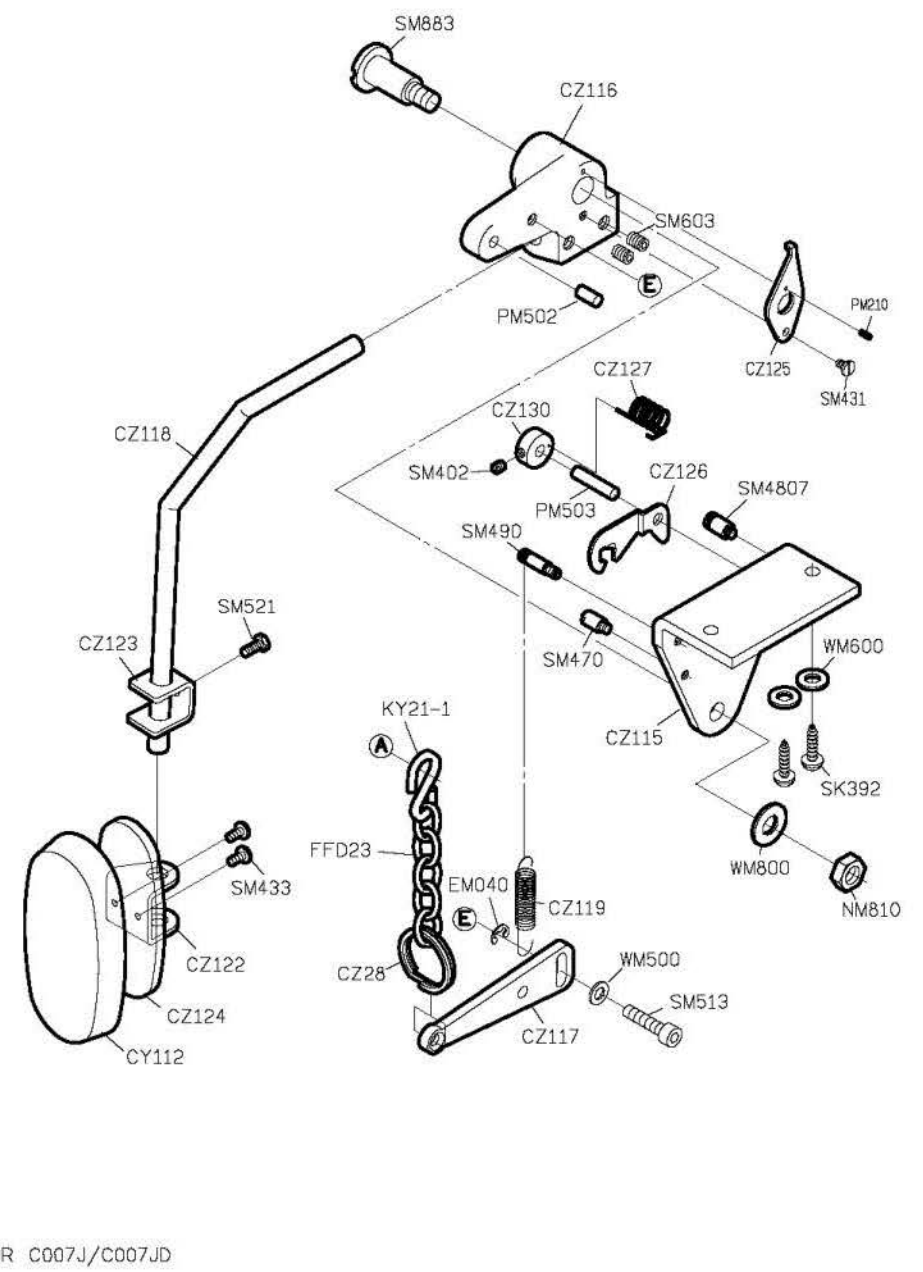

PARTS LIST FOR CZP GROUP

PARTS LIST FOR CZP GROUP