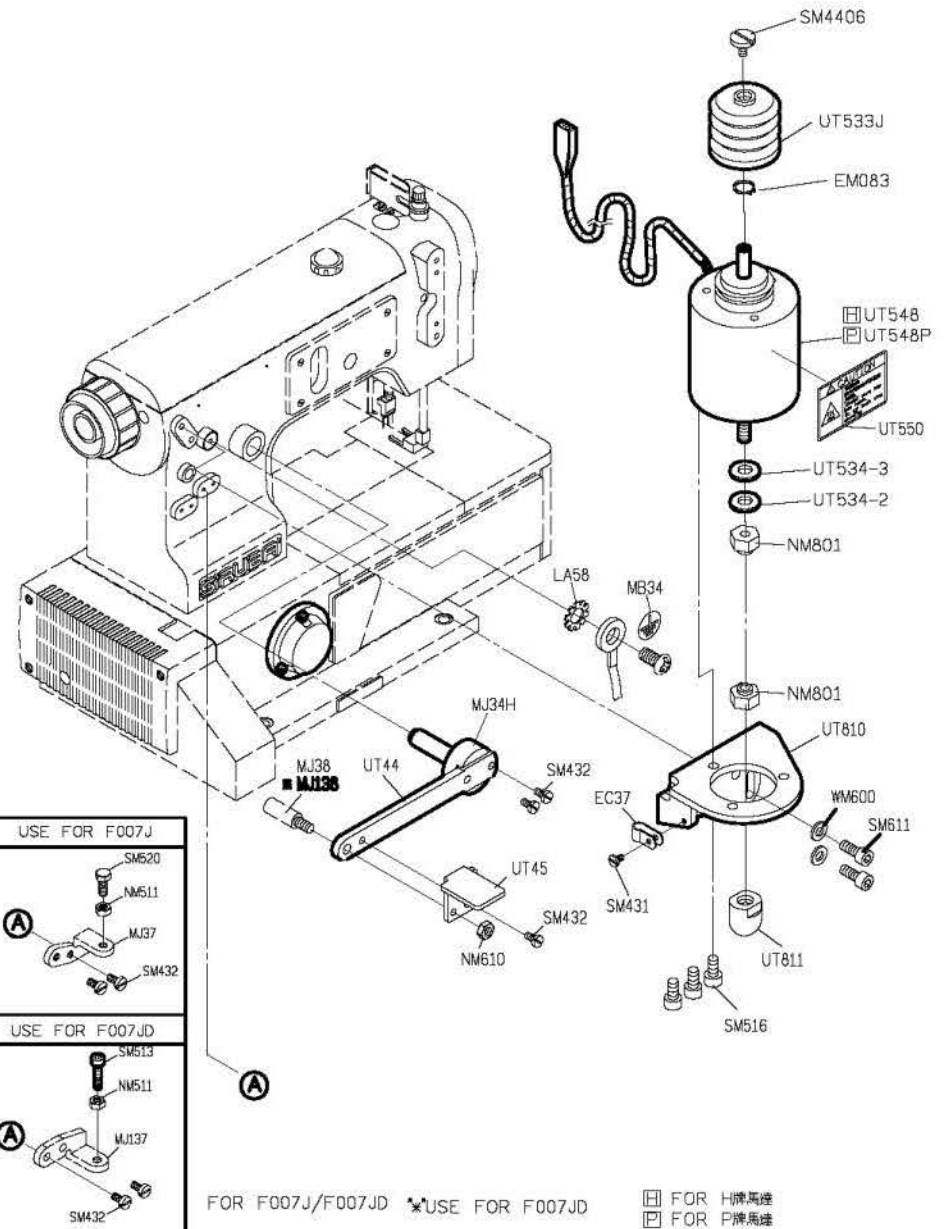

PARTS LIST FOR UTJ/UTK GROUP

PARTS LIST FOR UTJ/UTK GROUP