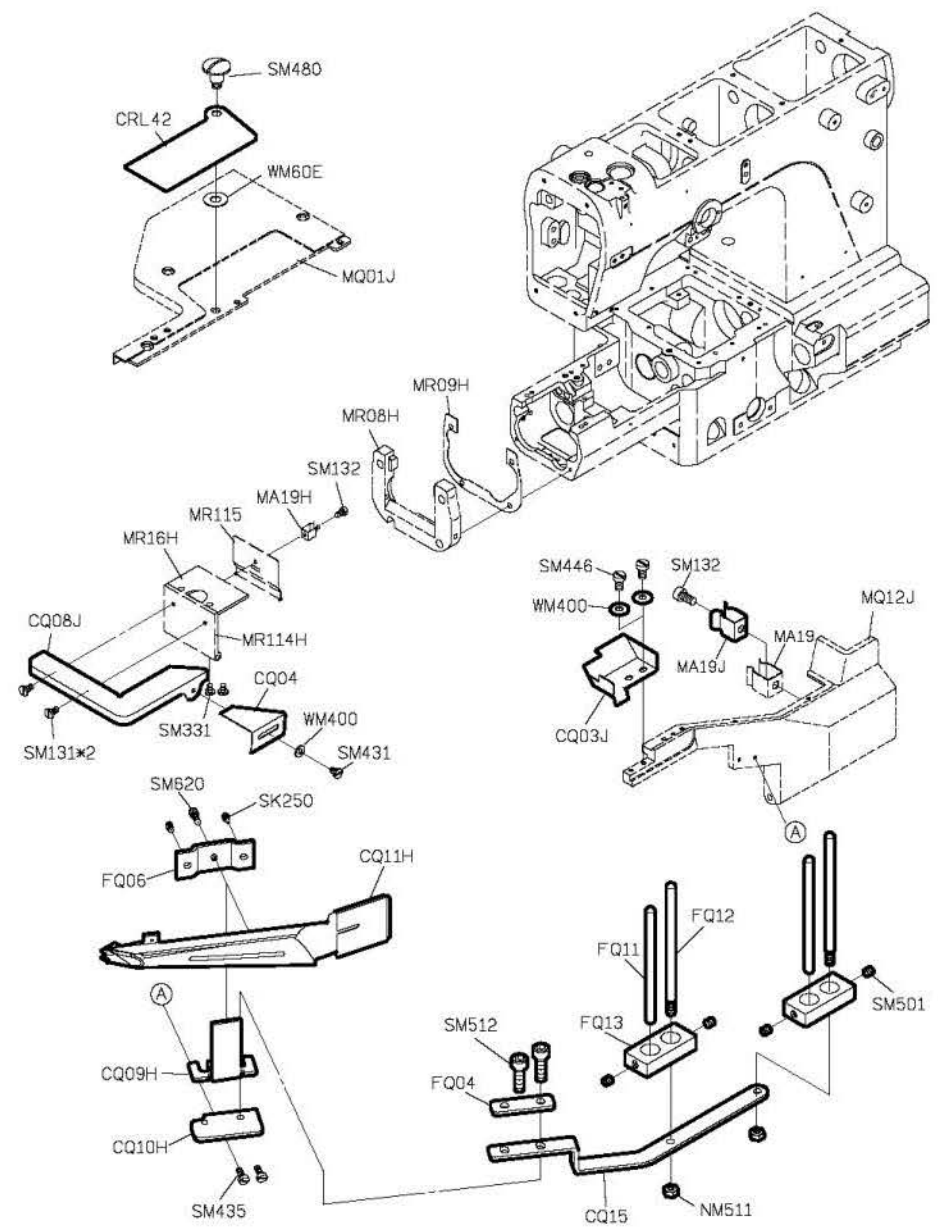

FOR C007J/C007JD

PARTS LIST FOR CQA GROUP

PARTS LIST FOR CQB GROUP