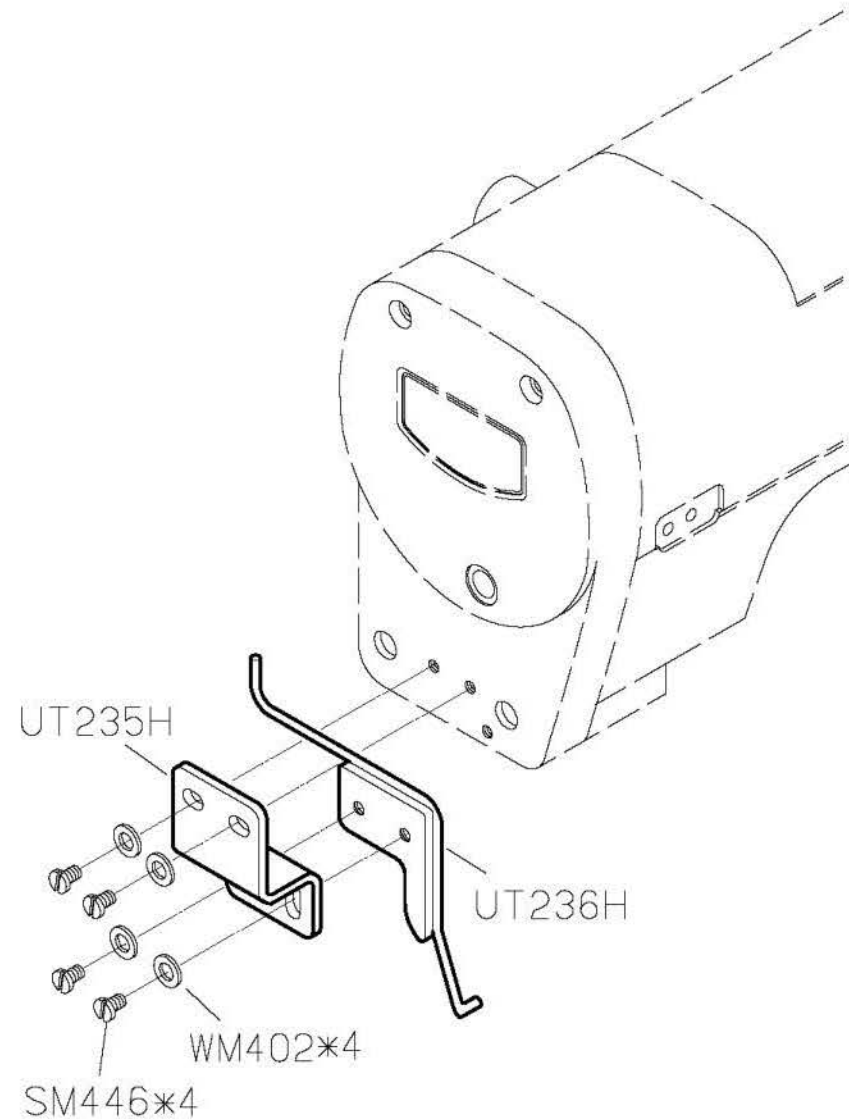

FOR LEFT SIDE