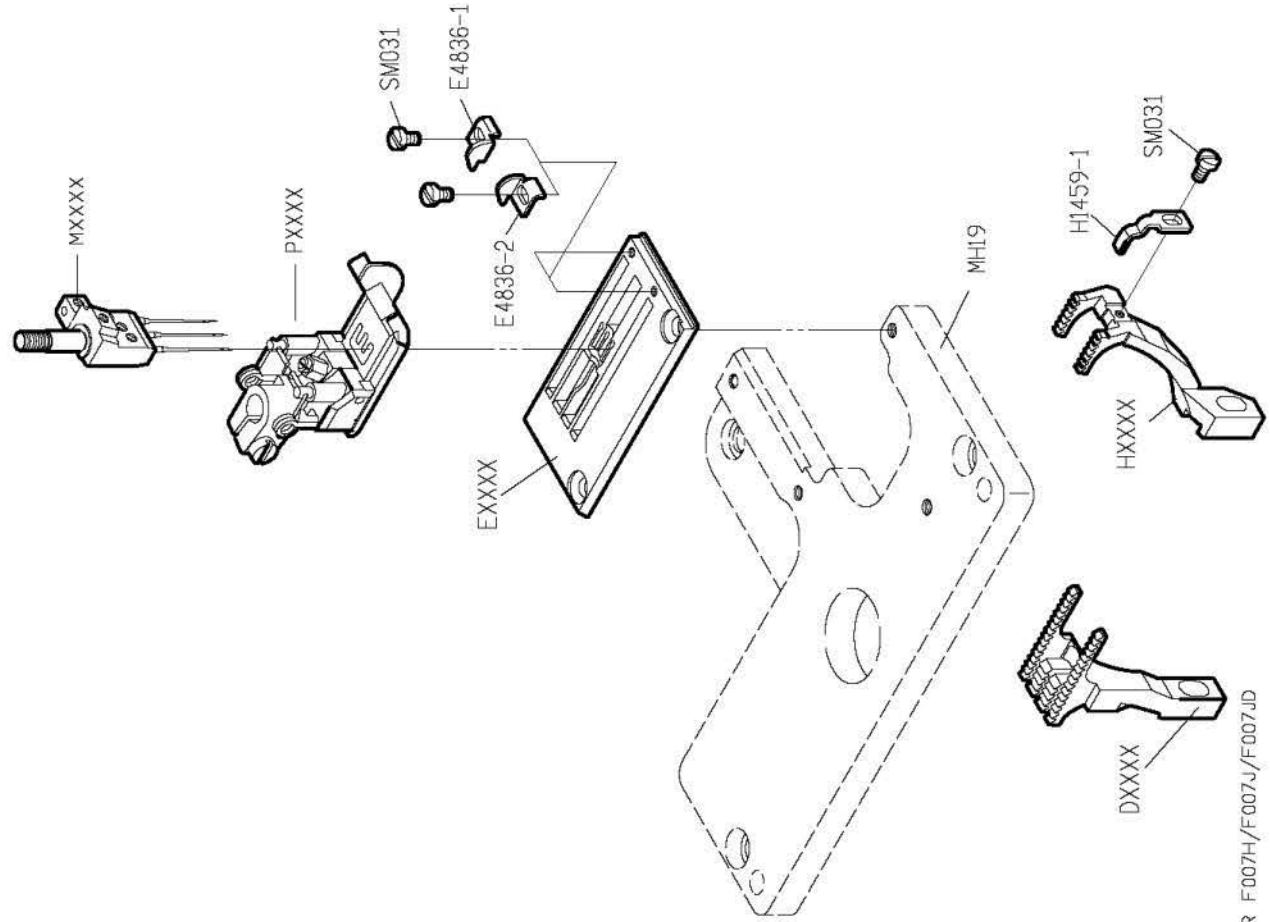

PARTS LIST FOR FAC GROUP

PARTS LIST FOR FBP GROUP

FOR F007H

FOR F007J/F007JD

針距	成品尺寸	喇叭代號
5,6	9 (mm)	FBP01A
5,6	10	FBP01B
6,4	12	FBP01C

FOR F007H/F007J/F007JD

PARTS LIST FOR FDC GROUP

FOR F007H/F007J/F007JD