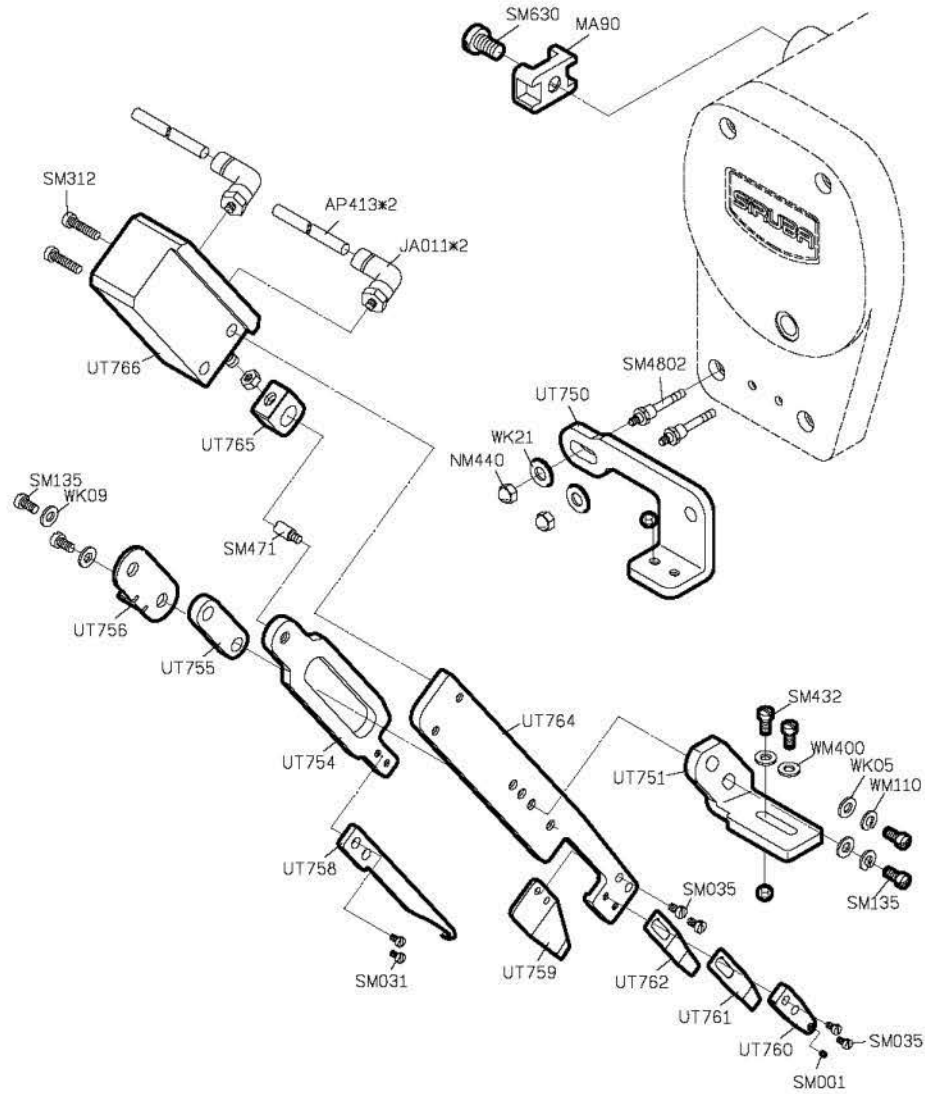

FOR F007J

FOR F007JD FOR F007J/F007JD

FOR LEFT SIDE

PARTS LIST FOR UTG/UTH GROUP

PARTS LIST FOR UTG/UTH GROUP

FOR F007J/C007J/S007J FOR H牌馬達
 FOR P牌馬達

FOR F007J/F007JD ★USE FOR F007J-FQ/F007JD-FQ

FOR F007J/F007JD ★USE FOR F007J-FQ/F007JD-FQ