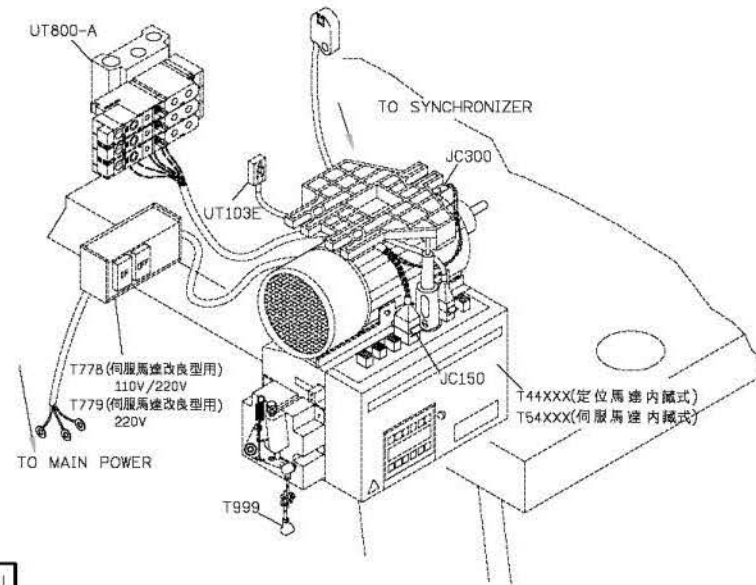

FOR F007J/F007JD * USE FOR F007JD □ FOR H牌機種
 ▣ FOR P牌機種

PARTS LIST FOR UTG/UTH GROUP

PARTS LIST FOR UTG/UTH GROUP

- 1 LIFT PRESSER FOOT
- 2 LOOP TRIMMER
- 3 TOP CUTTER (WIPER)

FOR F007J/F007JD FOR H牌馬達
 FOR P牌馬達