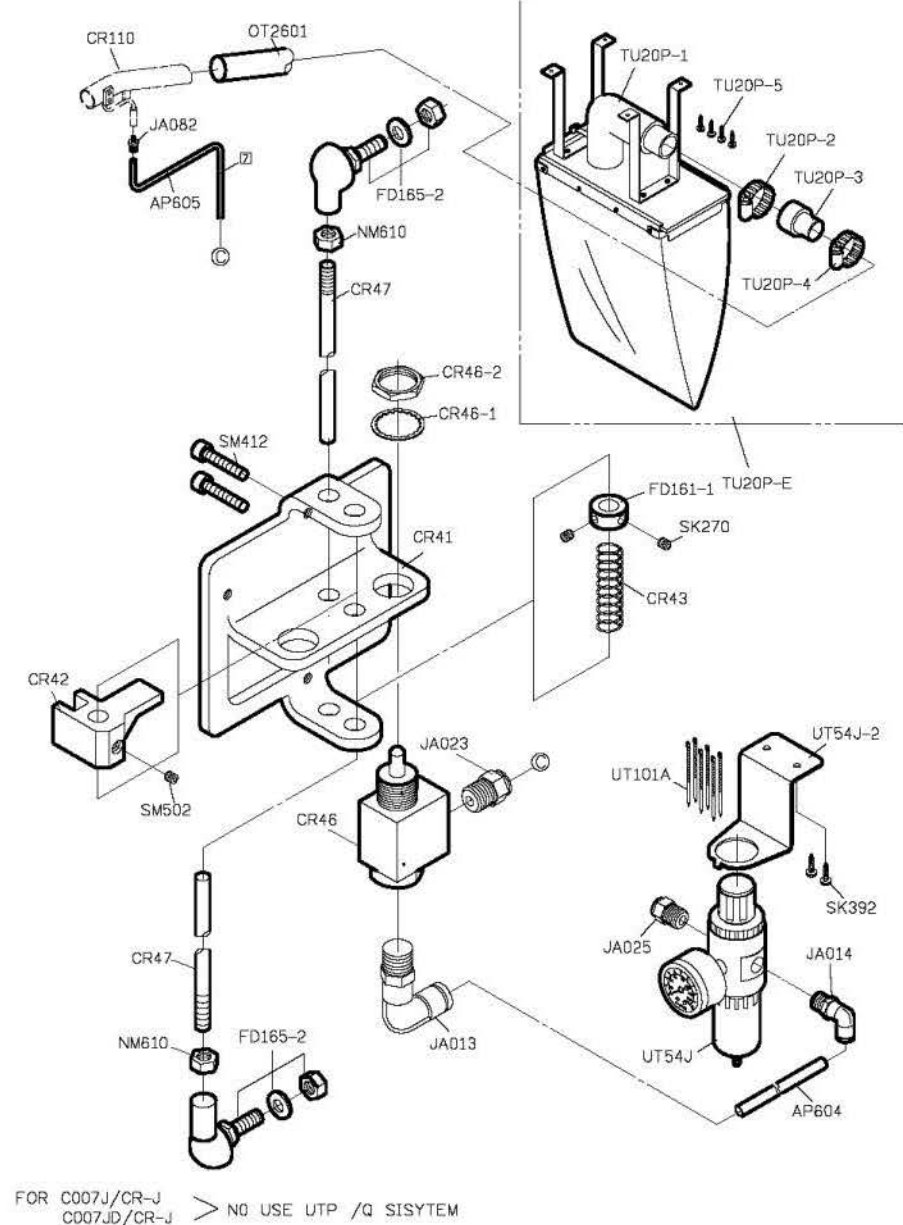

FOR C007J

FOR C007JD

PARTS LIST FOR CRL GROUP

FOR C007J/C007JD

註: CRL 針行程為 34mm, CRL103 切布刀最高點時, 刀尖離針板面為 7mm.

PARTS LIST FOR CRL GROUP

FOR C007J/CRL-J
C007JD/CRL-J > NO USE UTP /Q SYSTEM

FOR C007J/C007JD