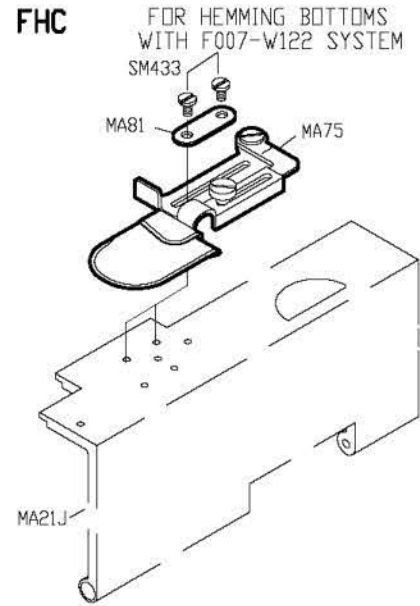

FOR F007J/F007JD