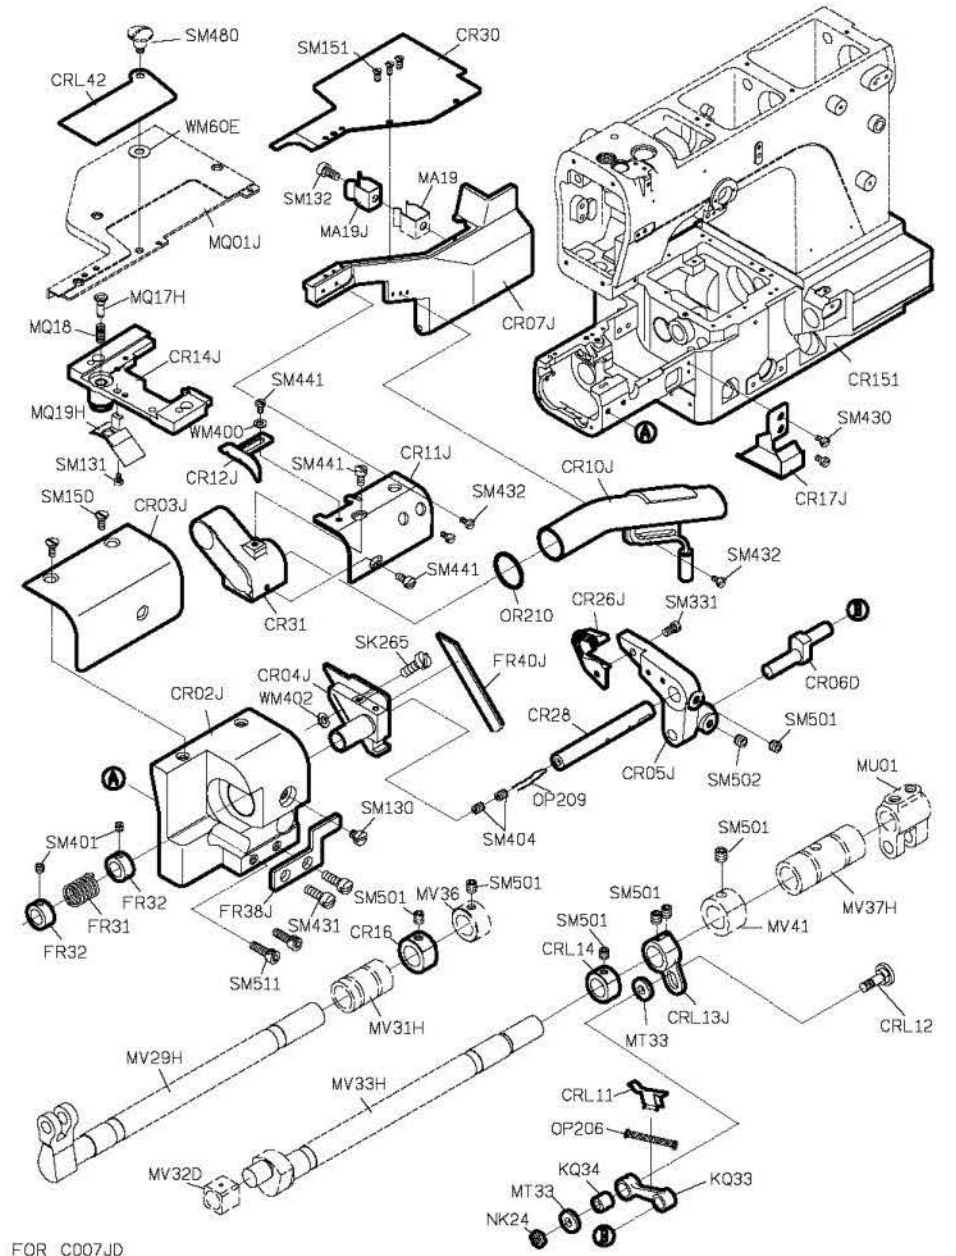

FOR C007JD

PARTS LIST FOR CRA GROUP From the library of: Superior Sewing Machine & Supply LLC **PARTS LIST FOR CRA GROUP**