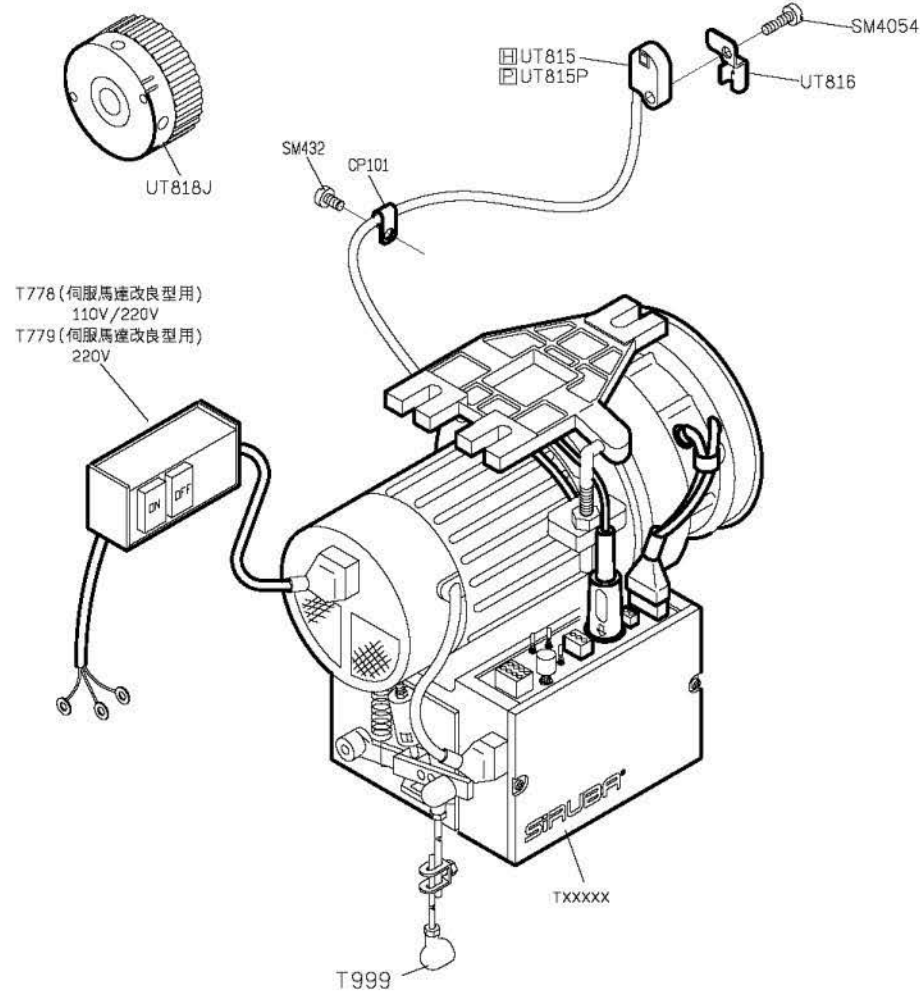

UT230-E
FOR CL USE

UT810-A
 UT810P-A

FOR C007J/S007J FOR H牌馬達
 FOR P牌馬達

PARTS LIST FOR UTR/UTS GROUP

PARTS LIST FOR UTR/UTS GROUP

UTK/UTS/UTY 系列

PARTS LIST FOR UTR/UTS GROUP

PARTS LIST FOR WP GROUP