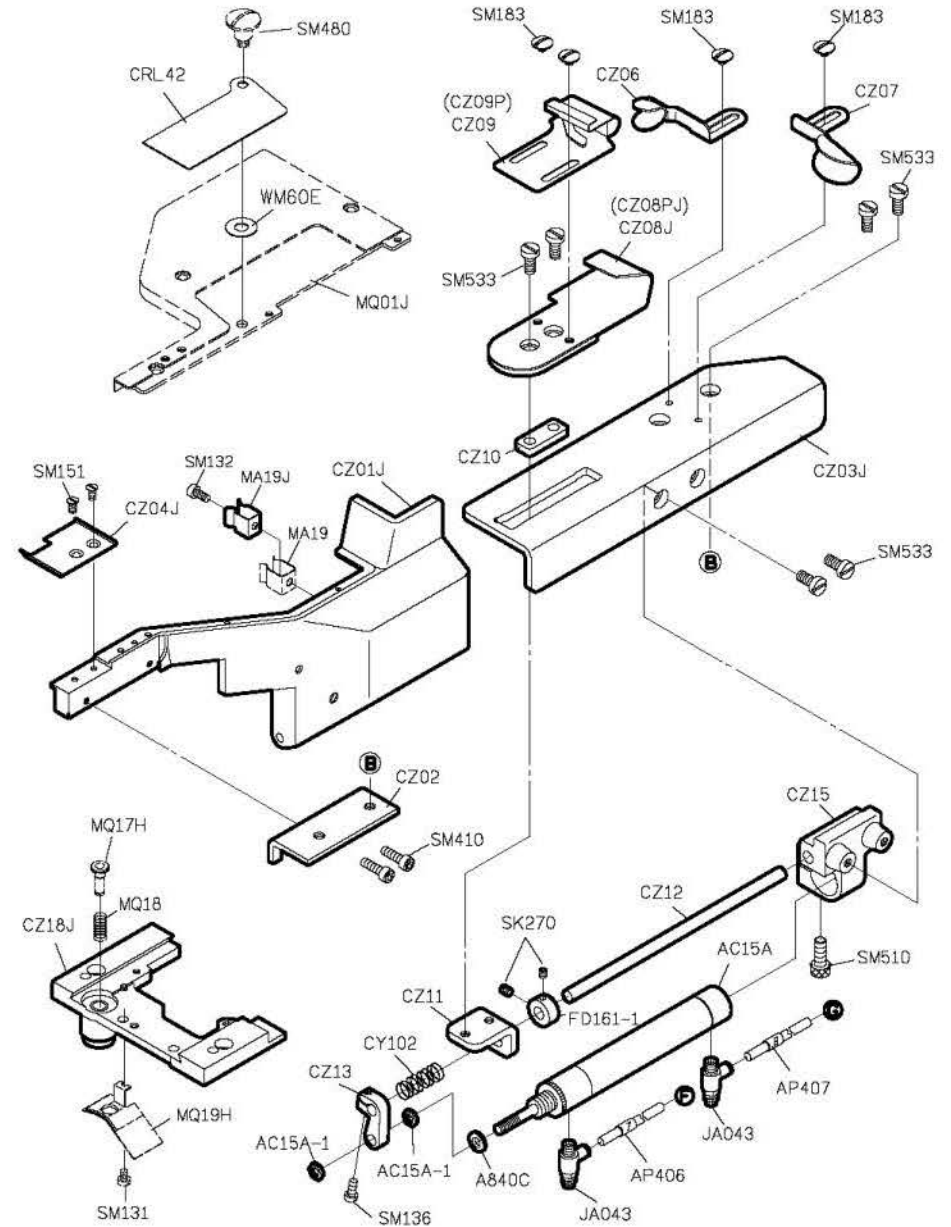

PARTS LIST FOR CZ GROUP