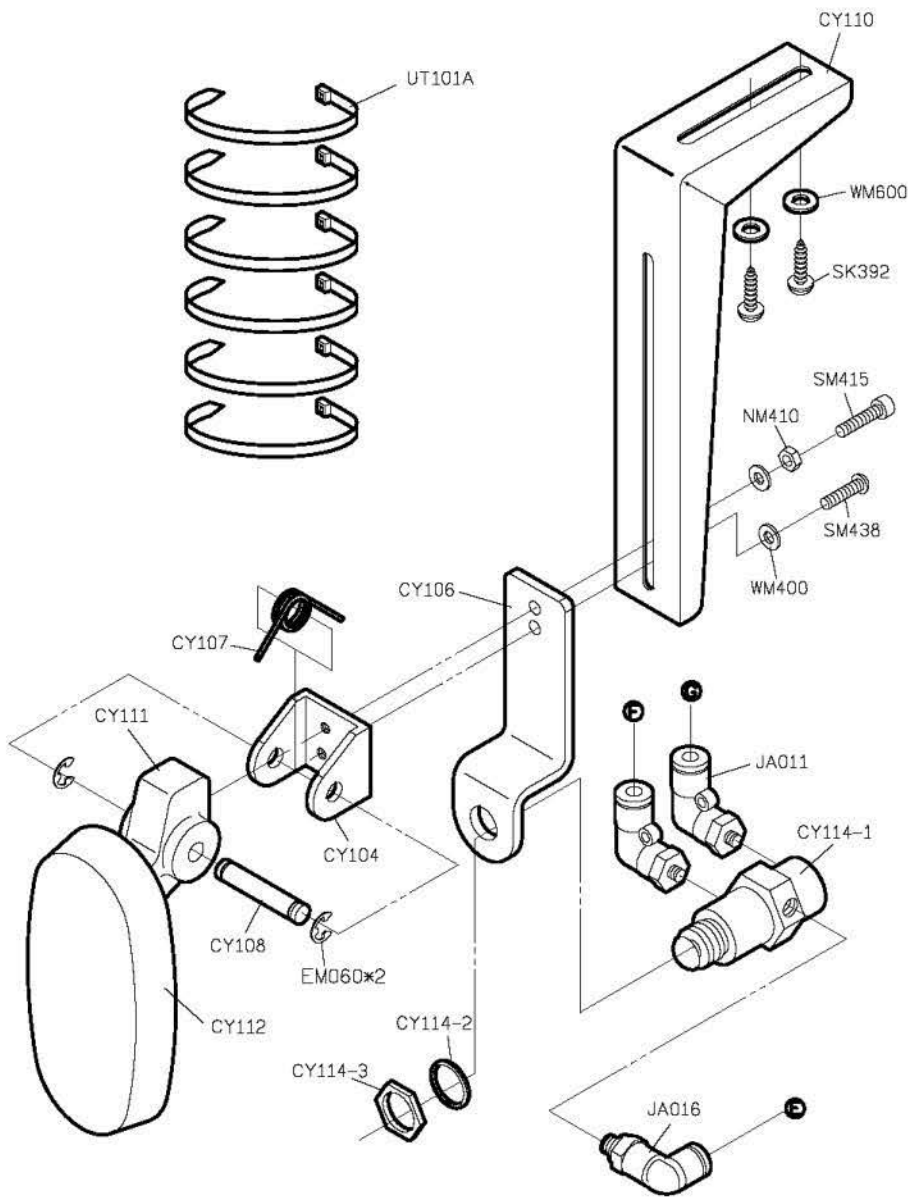

FOR C007J/C007JD