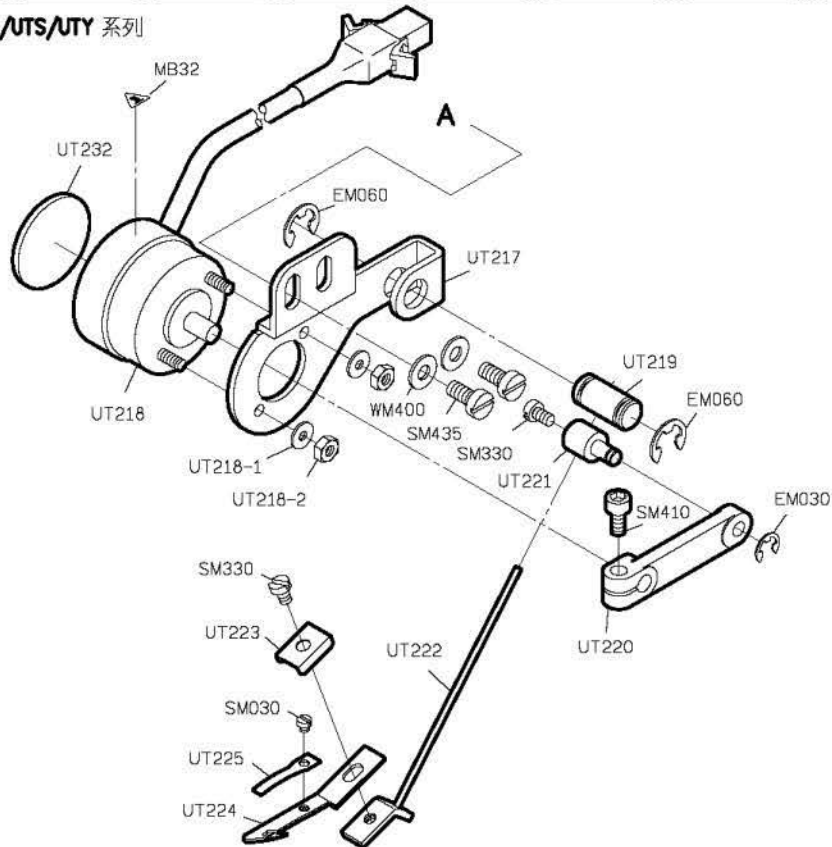

UT230-E
FOR CL USE

UT810-A
 UT810P-A

FOR C007J/S007J FOR H牌馬達
 FOR P牌馬達

PARTS LIST FOR UTR/UTS GROUP

PARTS LIST FOR UTR/UTS GROUP

UTK/UTS/UTY 系列

PARTS LIST FOR UTR/UTS GROUP

PARTS LIST FOR WP GROUP