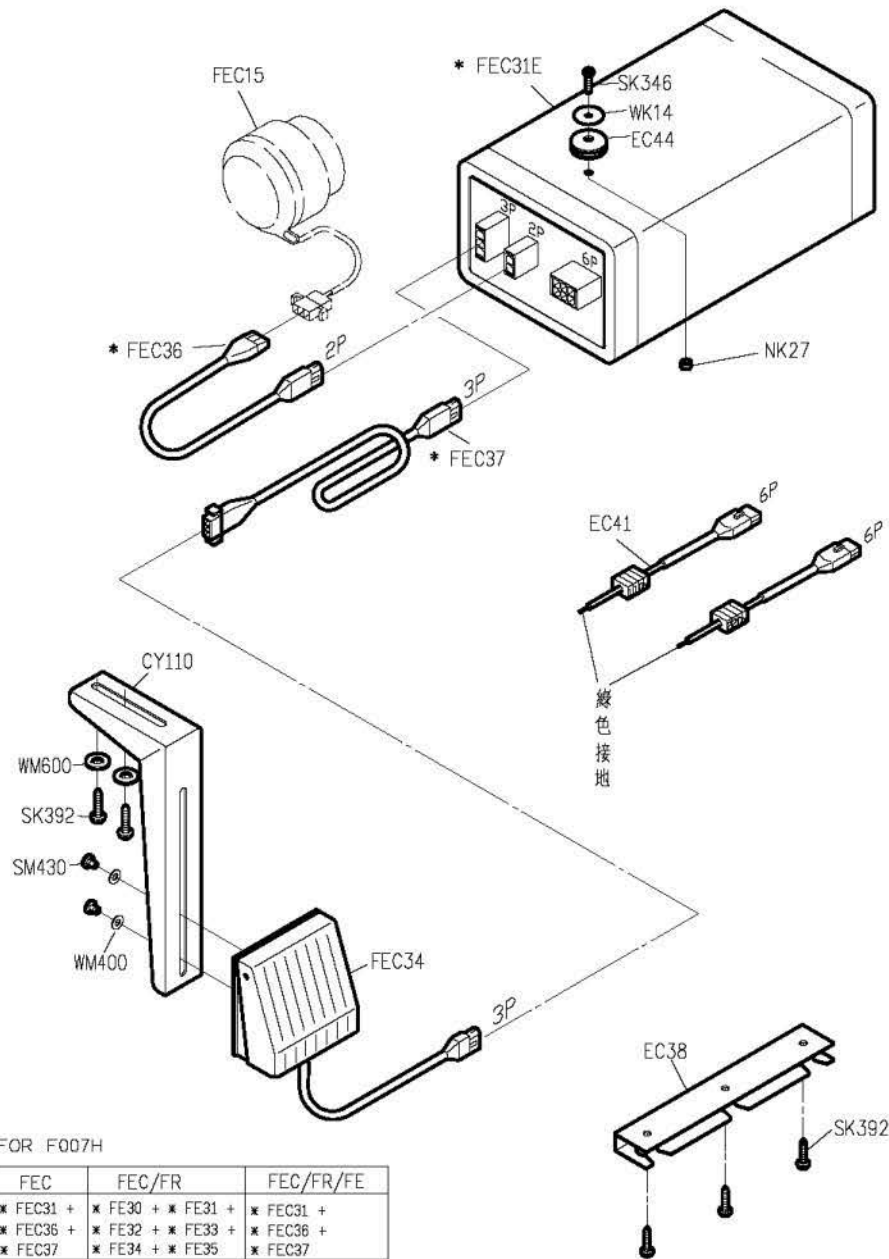

PARTS LIST FOR FEC GROUP

PARTS LIST FOR FE/FEC GROUP