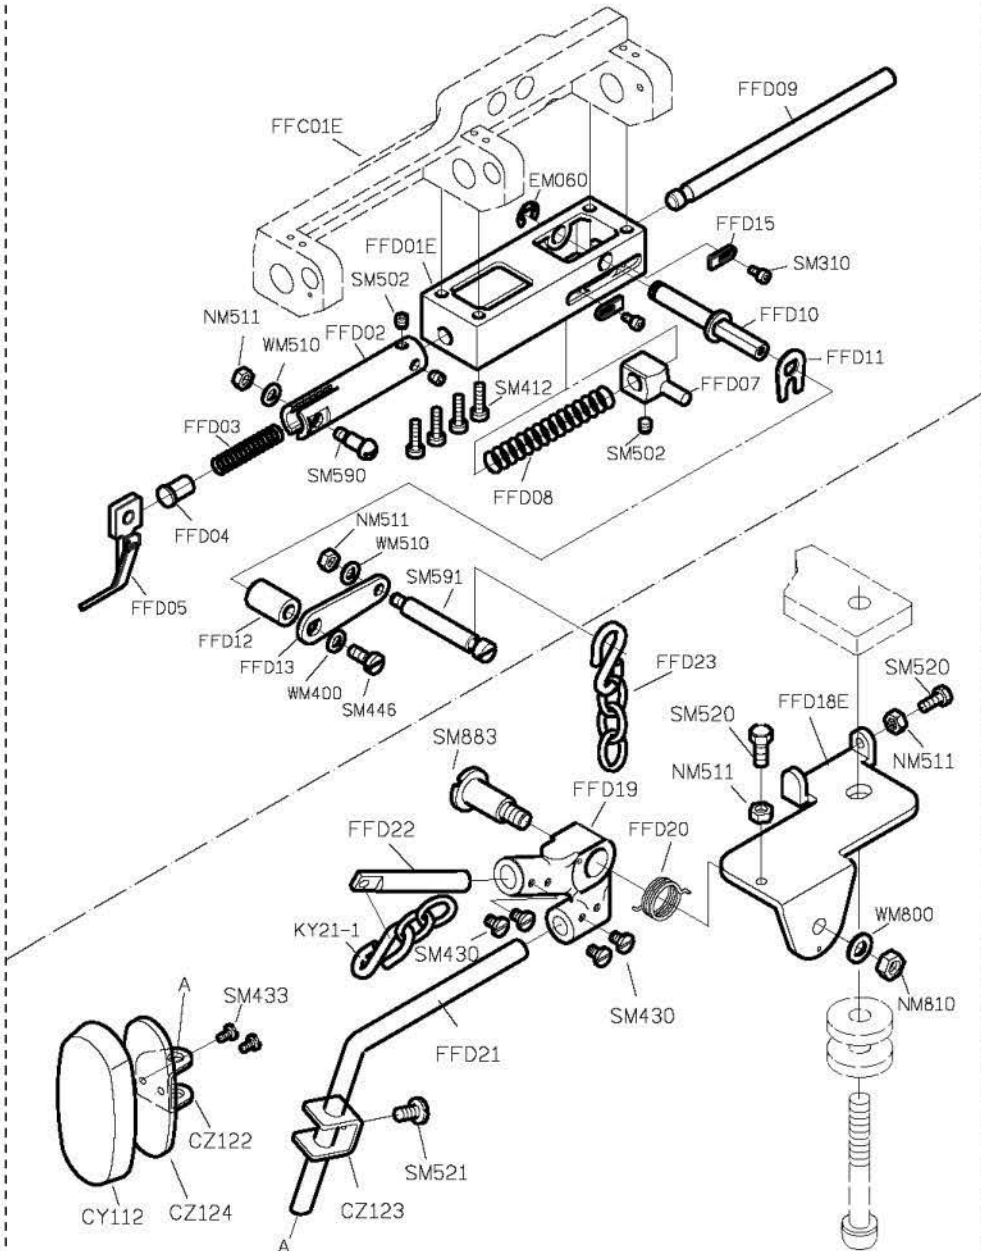

PARTS LIST FOR FFD GROUP

PARTS LIST FOR FFD GROUP

FOR F007J