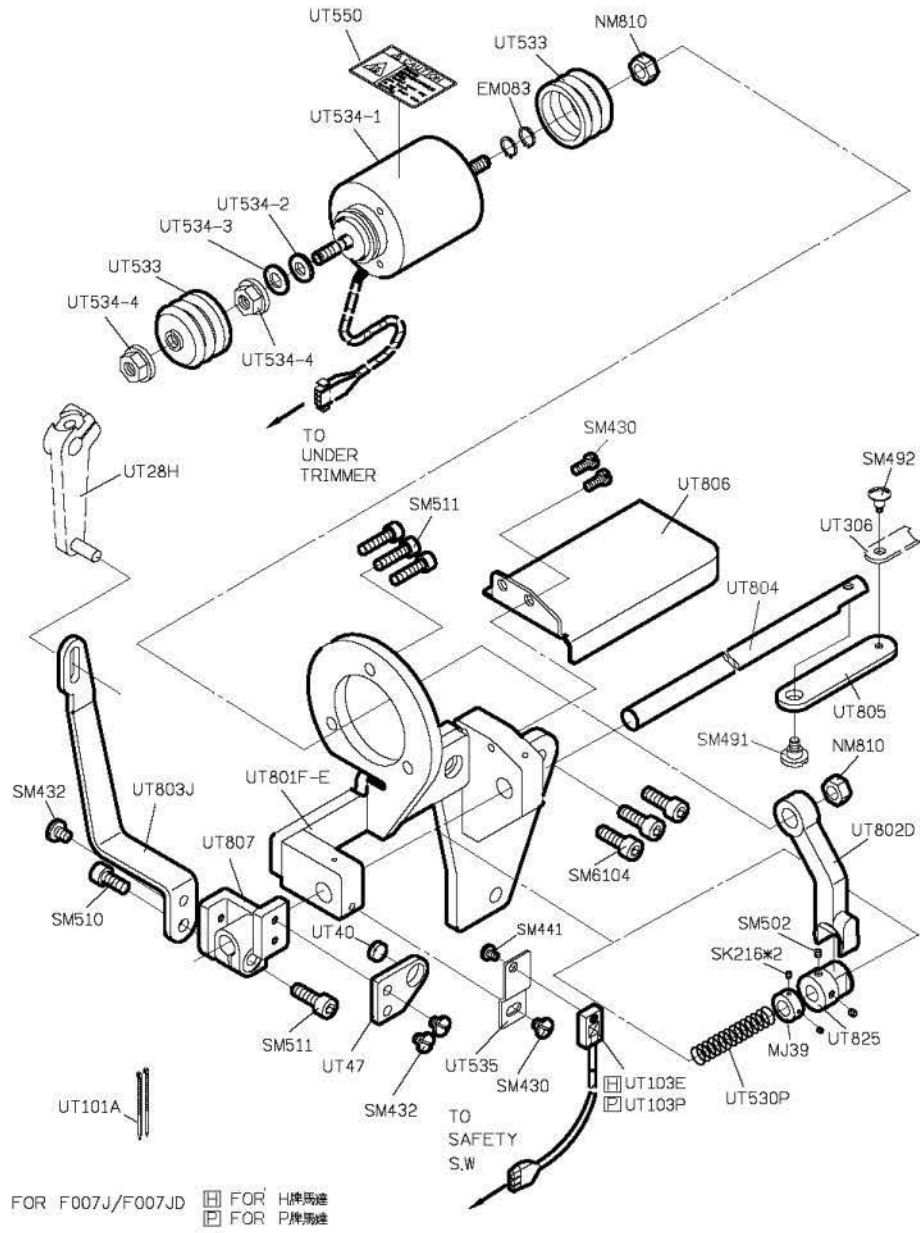

PARTS LIST FOR UTJ/UTK GROUP

PARTS LIST FOR UTJ/UTK GROUP