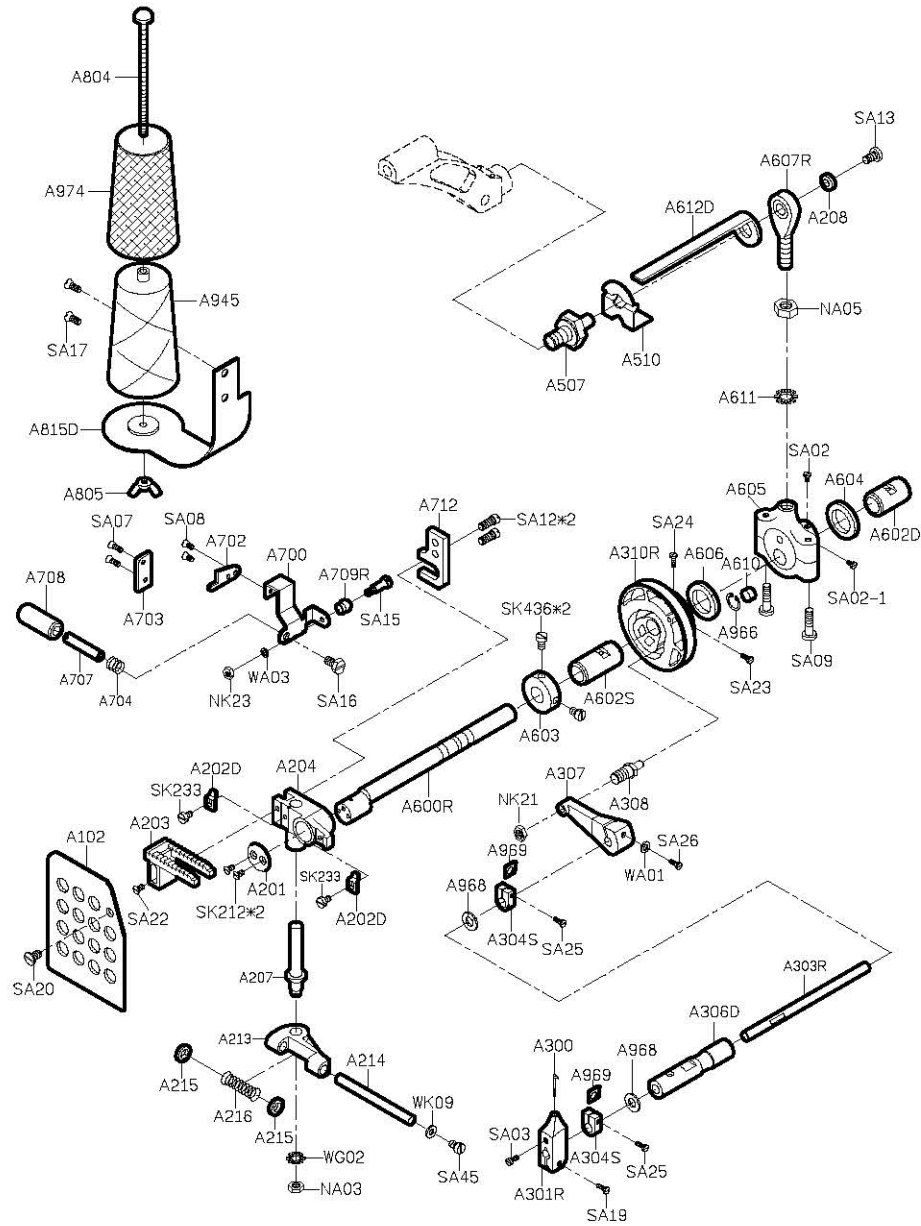

SIRUBA®

銀箭牌工業用縫紉機

INDUSTRIAL SEWING MACHINE

AA

零件圖 PARTS LIST

CE

高林股份有限公司
KAULIN MFG. CO., LTD.

PARTS LIST FOR AA GROUP

From the library of Superior Sewing Machine & Supply LLC • www.supsew.com

PARTS LIST FOR AA GROUP

PARTS LIST FOR AA GROUP

From the library of Superior Sewing Machine & Supply LLC • www.supsew.com

PARTS LIST FOR AA GROUP