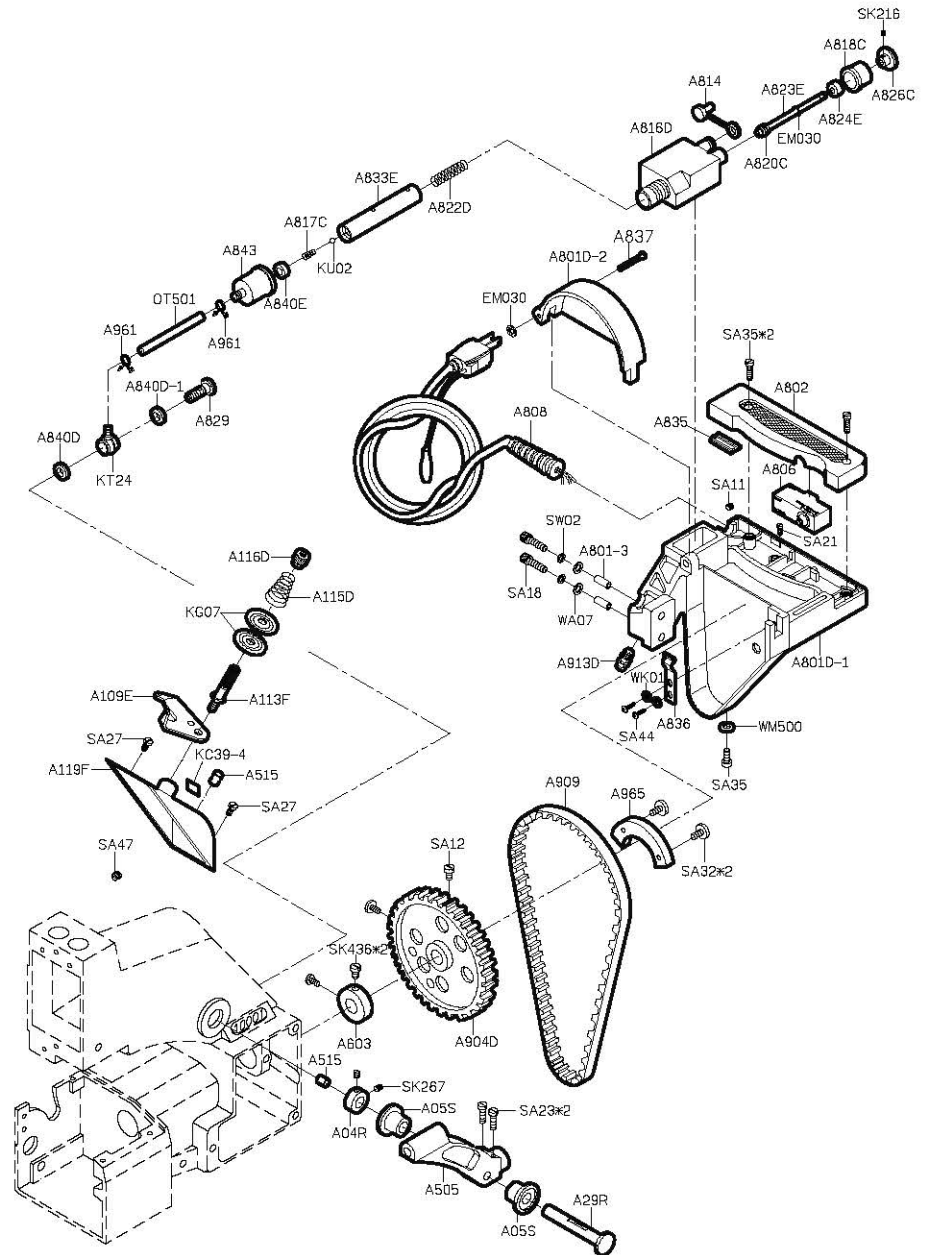

SIRUBA®

銀箭牌工業用縫紉機

INDUSTRIAL SEWING MACHINE

AA

零件圖 PARTS LIST

CE

高林股份有限公司
KAULIN MFG. CO., LTD.

PARTS LIST FOR AA GROUP

From the library of Superior Sewing Machine & Supply LLC • www.supsew.com

PARTS LIST FOR AA GROUP

PARTS LIST FOR AA GROUP

From the library of Superior Sewing Machine & Supply LLC • www.supsew.com

PARTS LIST FOR AA GROUP