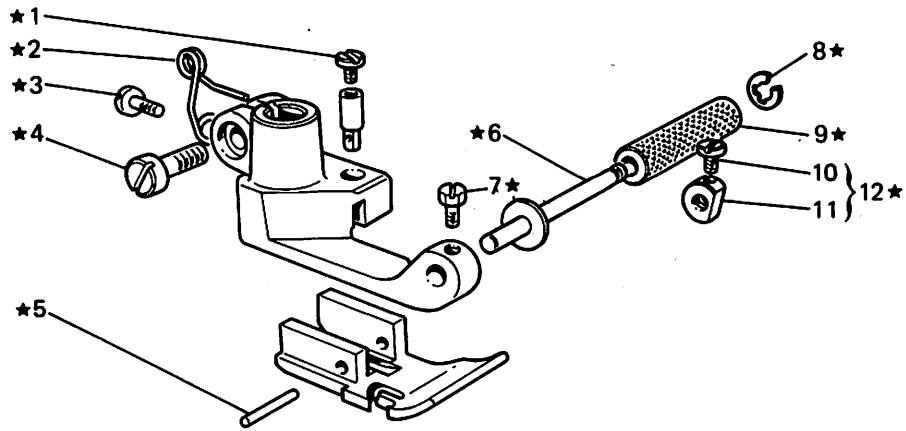

Sp.A. V. Rimoldi e C. Milano
Made in Italy

24