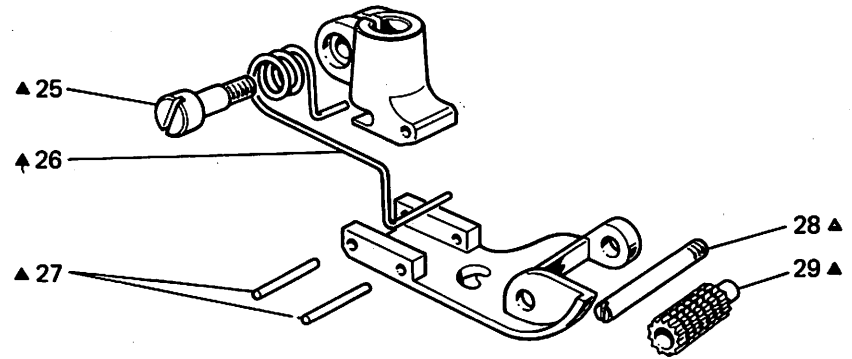

Sp.A. V. Rimoldi e C. Milano
Made in Italy

24