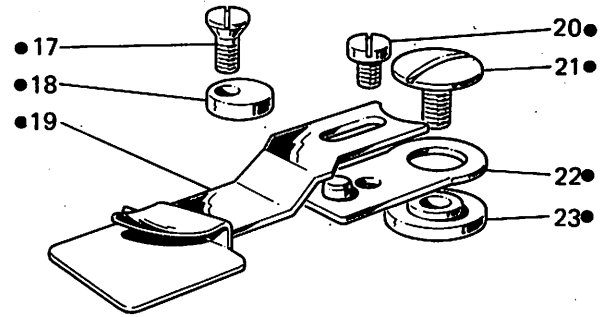

Sp.A. V. Rimoldi e C. Milano
Made in Italy

24