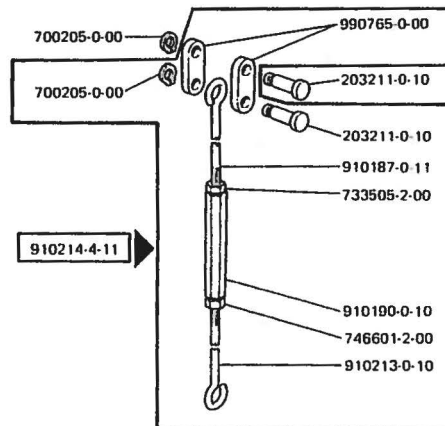

## INSTRUCTIONS TO CONSULT THE CATALOGUE FOR HEADS OR FOR DEVICE

- All the spare parts are illustrated in several tables as indicated in the index.
- The parts are illustrated as they belong together in the machine
- The dashed illustration shows where the adjacent parts belong
- The symbols included in a square (e.g. xxxxxx-x-xx ) are always referred to assemblies or sub-assemblies.
- In the graphical representation the components belonging to sub-assemblies are also included in a square within their assembly.

314374-4-00 { GRUPPO PORTA CROCHET  
 LOOPER HOLDER ASSEMBLY  
 GROUPE PORTE CROCHET

★ per l'ordinazione della bustina citare lo stesso simbolo dell'ago montato sulla testa.

★ to order packet of needles please specify symbol of needle fitted on machine.

★ pour commander un sachet d'aiguille donner le symbol de l'aiguille montée sur la tête.

	①	②	③	④	⑤
METALWORK COLORE ARANCIO ORANGE COLOUR COLEUR ORANGE	924245-4-00	924233-0-00	924244-4-00	924238-0-00	924239-4-00
STAMPOTECNICA COLORE NERO BLACK COLOUR COLEUR NOIRE	925199-4-00	701133-0-00	925198-4-00	925196-0-00	925197-4-00