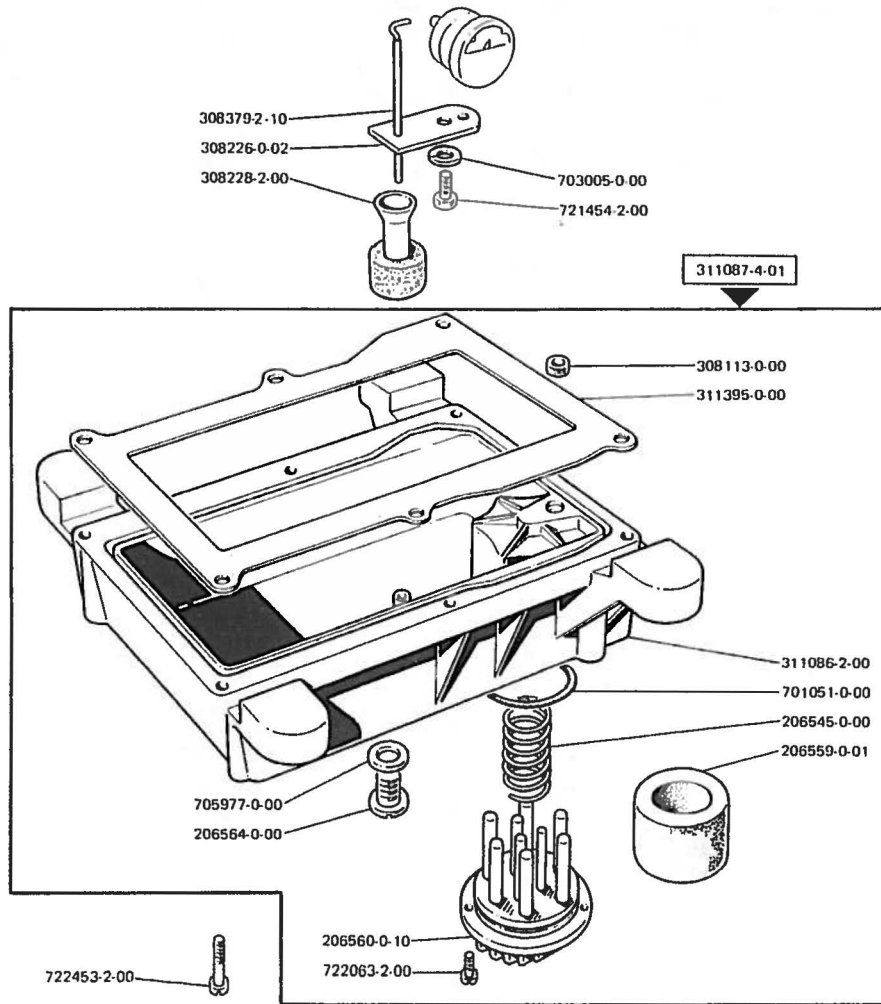

## INSTRUCTIONS TO CONSULT THE CATALOGUE FOR HEADS OR FOR DEVICE

- All the spare parts are illustrated in several tables as indicated in the index.
- The parts are illustrated as they belong together in the machine
- The dashed illustration shows where the adjacent parts belong
- The symbols included in a square (e.g. xxxxxx-x-xx ) are always referred to assemblies or sub-assemblies.
- In the graphical representation the components belonging to sub-assemblies are also included in a square within their assembly.

314374-4-00 { GRUPPO PORTA CROCHET  
 LOOPER HOLDER ASSEMBLY  
 GROUPE PORTE CROCHET

★ per l'ordinazione della bustina citare lo stesso simbolo dell'ago montato sulla testa.

★ to order packet of needles please specify symbol of needle fitted on machine.