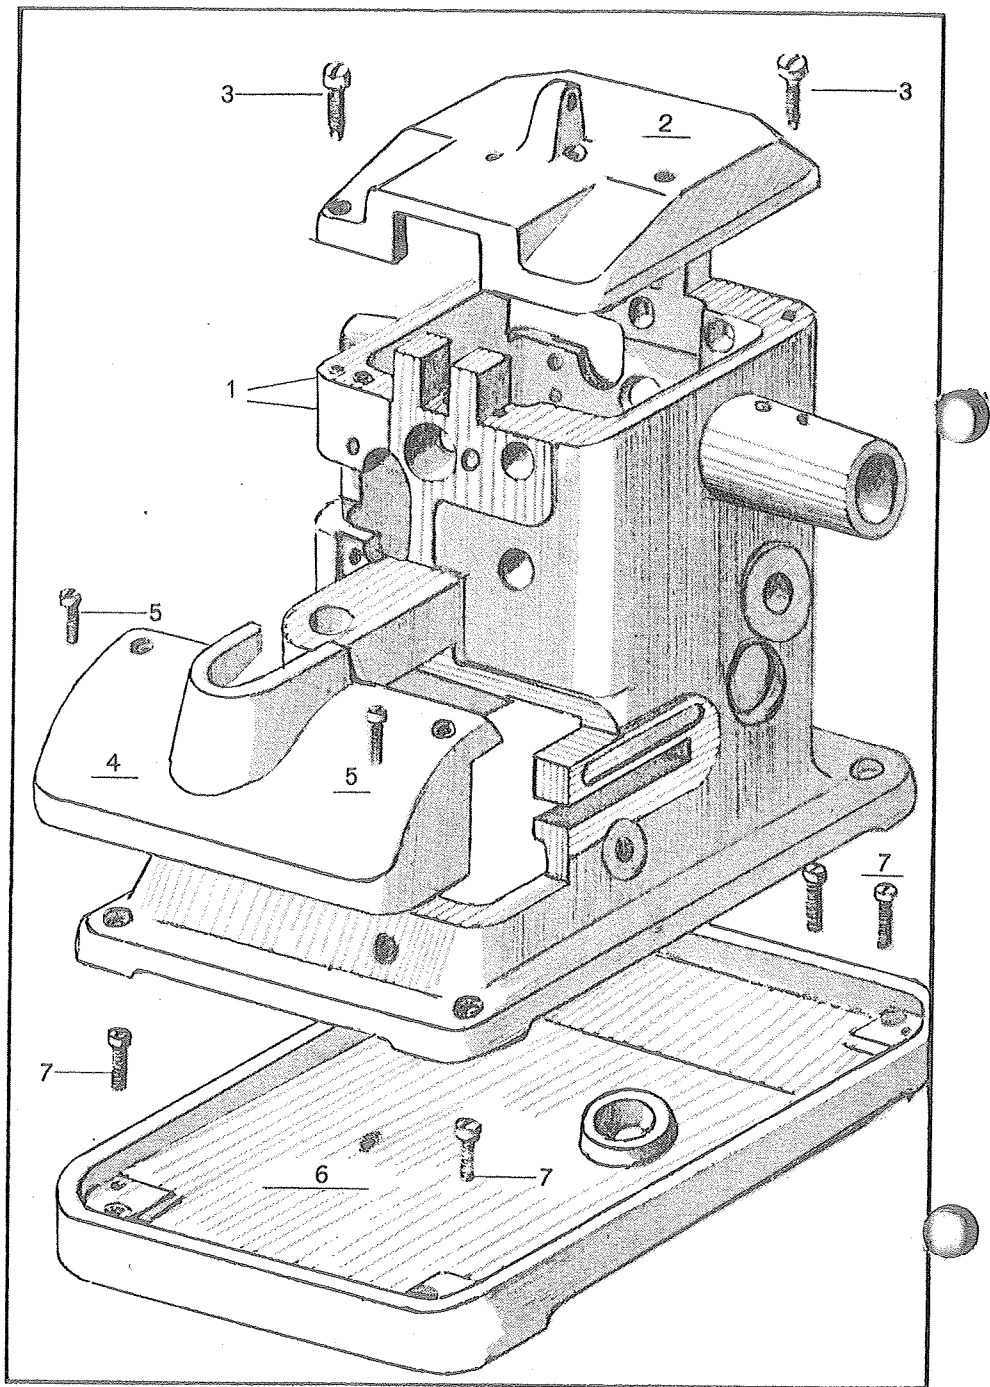

PARTS LIST

for

CONSEW

DISC FEED OVERSEAMING MACHINES

MODEL **760** SERIES

CONSOLIDATED SEWING MACHINE DIV.
CONSEW INTERNATIONAL LTD.

Ref. No.	Parts No.	Description	760	761	762	762H	763	764	765	771	772	773	775
1	7224	Looper (For two thread)	0	0	0	0	0	0	0	1	1	1	1
2	7222-A	Thread Guide Plate	0	0	0	0	0	0	0	1	1	1	0
3	7222-B	Thread Guide Plate	0	0	0	0	0	0	0	0	0	0	1
4	113-B	Thread Guide Plate Screw	0	0	0	0	0	0	0	1	1	1	1
5	4152	Thread Guide	1	1	1	1	1	1	1	0	0	0	0
6	129-A	Thread Guide Screw	1	1	1	1	1	1	1	0	0	0	0
7	4151	Spool Pin	1	1	1	1	1	1	1	0	0	0	0
8	4150	Cotton Stand Base w/Wood Screw	1	1	1	1	1	1	1	0	0	0	0
9	7255	Twéezers	1	1	1	1	1	1	1	1	1	1	1
10	AC 01	Screw Driver	1	1	1	1	1	1	1	1	1	1	1
11	AC 02	Screw Driver	1	1	1	1	1	1	1	1	1	1	1
12	AC 05	Oil	1	1	1	1	1	1	1	1	1	1	1
13	7104	Base Plate Oil Pipe	1	1	1	1	1	1	1	1	1	1	1
14	7254	Oil Bottle	1	1	1	1	1	1	1	1	1	1	1
15	AC 04	Oiler	1	1	1	1	1	1	1	1	1	1	1
16	7086	Spanner	1	1	1	1	1	1	1	1	1	1	1
17	AC 06	Wrench	1	1	1	1	1	1	1	1	1	1	1
18	7257	Threadle	1	1	1	1	1	1	1	1	1	1	1
19	7228	Threadle Lever	1	1	1	1	1	1	1	1	1	1	1
20	7248	Chain Hook Screw	1	1	1	1	1	1	1	1	1	1	1
21	7249	Chain	1	1	1	1	1	1	1	1	1	1	1
22	AC-14	Two Thread Cotton Stand Set	0	0	0	0	0	0	1	1	1	1	1
23	7250	Needle (AI×1)	5	0	0	0	0	0	0	0	0	0	0
"	7250	Needle (DC×3)	0	5	5	5	5	5	5	5	5	5	5

When ordering parts

you must state Model Number as well as parts number

Ref. No.	Parts No.	Description	760	761	762	762H	763	764	765	771	772	773	775
1	7001-A	Main Frame	1	1	0	0	0	0	0	1	0	0	0
"	7001-D	Main Frame	0	0	1	1	1	1	1	0	1	1	1
2	7003	Top Cover	1	1	1	1	1	1	1	1	1	1	1
3	4078	Top Cover Set Screw	2	2	2	2	2	2	2	2	2	2	2
4	7004	Front Cover	1	1	1	1	1	1	1	1	1	1	1
5	7111	Front Cover Screw	2	2	2	2	2	2	2	2	2	2	2
6	7002	Base Plate	1	1	1	1	1	1	1	1	1	1	1
7	7092	Base Screw	4	4	4	4	4	4	4	4	4	4	4