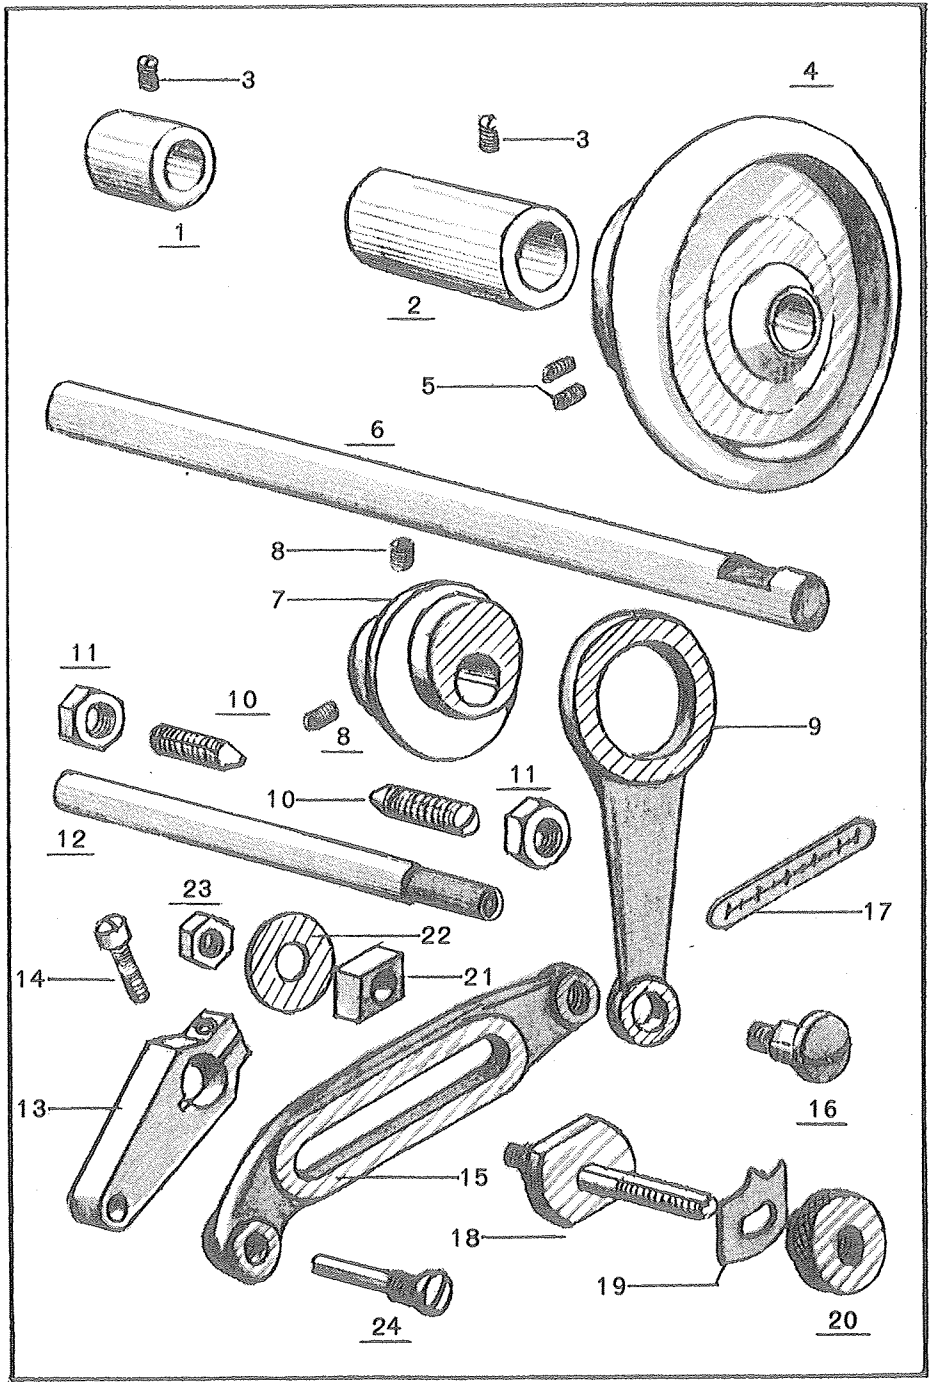

PARTS LIST

for

CONSEW

DISC FEED OVERSEAMING MACHINES

MODEL **760** SERIES

CONSOLIDATED SEWING MACHINE DIV.
CONSEW INTERNATIONAL LTD.

Ref. No.	Parts No.	Description	760	761	762	762H	763	764	765	771	772	773	775
1	7224	Looper (For two thread)	0	0	0	0	0	0	0	1	1	1	1
2	7222-A	Thread Guide Plate	0	0	0	0	0	0	0	1	1	1	0
3	7222-B	Thread Guide Plate	0	0	0	0	0	0	0	0	0	0	1
4	113-B	Thread Guide Plate Screw	0	0	0	0	0	0	0	1	1	1	1
5	4152	Thread Guide	1	1	1	1	1	1	1	0	0	0	0
6	129-A	Thread Guide Screw	1	1	1	1	1	1	1	0	0	0	0
7	4151	Spool Pin	1	1	1	1	1	1	1	0	0	0	0
8	4150	Cotton Stand Base w/Wood Screw	1	1	1	1	1	1	1	0	0	0	0
9	7255	Twéezers	1	1	1	1	1	1	1	1	1	1	1
10	AC 01	Screw Driver	1	1	1	1	1	1	1	1	1	1	1
11	AC 02	Screw Driver	1	1	1	1	1	1	1	1	1	1	1
12	AC 05	Oil	1	1	1	1	1	1	1	1	1	1	1
13	7104	Base Plate Oil Pipe	1	1	1	1	1	1	1	1	1	1	1
14	7254	Oil Bottle	1	1	1	1	1	1	1	1	1	1	1
15	AC 04	Oiler	1	1	1	1	1	1	1	1	1	1	1
16	7086	Spanner	1	1	1	1	1	1	1	1	1	1	1
17	AC 06	Wrench	1	1	1	1	1	1	1	1	1	1	1
18	7257	Threadle	1	1	1	1	1	1	1	1	1	1	1
19	7228	Threadle Lever	1	1	1	1	1	1	1	1	1	1	1
20	7248	Chain Hook Screw	1	1	1	1	1	1	1	1	1	1	1
21	7249	Chain	1	1	1	1	1	1	1	1	1	1	1
22	AC-14	Two Thread Cotton Stand Set	0	0	0	0	0	0	1	1	1	1	1
23	7250	Needle (AI×1)	5	0	0	0	0	0	0	0	0	0	0
"	7250	Needle (DC×3)	0	5	5	5	5	5	5	5	5	5	5

When ordering parts

you must state Model Number as well as parts number

Ref. No.	Parts No.	Description	760	761	762	762H	763	764	765	771	772	773	775
1	7001-A	Main Frame	1	1	0	0	0	0	0	1	0	0	0
"	7001-D	Main Frame	0	0	1	1	1	1	1	0	1	1	1
2	7003	Top Cover	1	1	1	1	1	1	1	1	1	1	1
3	4078	Top Cover Set Screw	2	2	2	2	2	2	2	2	2	2	2
4	7004	Front Cover	1	1	1	1	1	1	1	1	1	1	1
5	7111	Front Cover Screw	2	2	2	2	2	2	2	2	2	2	2
6	7002	Base Plate	1	1	1	1	1	1	1	1	1	1	1
7	7092	Base Screw	4	4	4	4	4	4	4	4	4	4	4