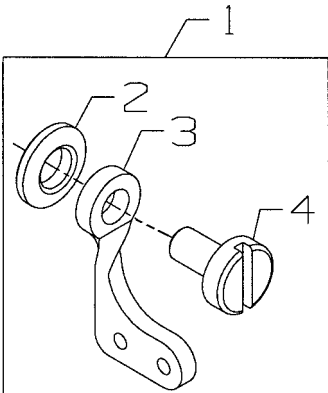

**63900 STREAMLINED HIGH SPEED NEEDLE
FEED TOP AND BOTTOM ROLLER FEED
LOCKSTITCH MACHINES**

CATALOG NO.

PT9912

SUPPLEMENT TO

CATALOG NO.

PT9636

OIL PUMP ASSEMBLY

Ref. No.	Part No.	Description	Amt. Req.
1.	63993P	Oil Tube	1
2.	50393HV	Oil Tube	1
3.	63993J	Oil Pump Assembly	1
4.	50393EX	Collar	1
5.	18-1242	Screw	2
6.	63993K	Housing	1
7.	SQ111041MZ	Fitting	1
8.	63993L	Bushing	1
9.	SS7090710SP	Screw	2
10.	63993N	Plate	1
11.	50393KE	Spring	1
12.	B3534155000	Plunger	1
13.	SS8660612TP	Screw	2

NEEDLETHREADEYELETKIT

Ref. No.	Part No.	Description	Amt. Req.
1.	29480AZR	Needle thread Eyelet Kit	1
2.	21695L	Washer	1
3.	158B	Eyelet	1
4.	98A	Screw	1

WORLDWIDE SALES AND SERVICE

Union Special Corporation maintains sales and service facilities throughout the world. These offices will aid you in the selection of the right sewing equipment for your particular operation. Union Special Corporation representatives and service technicians are factory trained and are able to serve your needs promptly and efficiently. Whatever your location, there is a qualified representative to serve you.