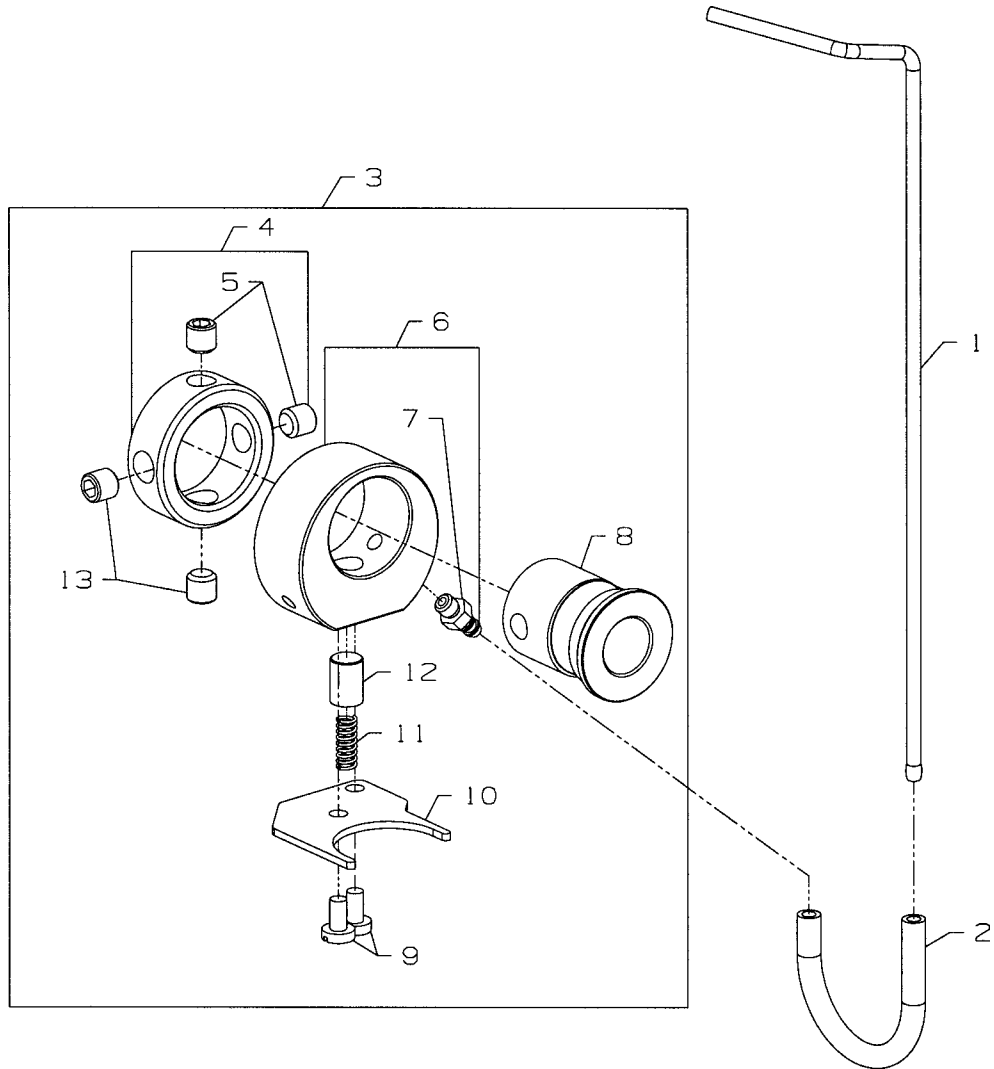

**63900 STREAMLINED HIGH SPEED NEEDLE
FEED TOP AND BOTTOM ROLLER FEED
LOCKSTITCH MACHINES**

CATALOG NO.

PT9912

SUPPLEMENT TO

CATALOG NO.

PT9636

OIL PUMP ASSEMBLY

Ref. No.	Part No.	Description	Amt. Req.
1.	63993P	Oil Tube	1
2.	50393HV	Oil Tube	1
3.	63993J	Oil Pump Assembly	1
4.	50393EX	Collar	1
5.	18-1242	Screw	2
6.	63993K	Housing	1
7.	SQ111041MZ	Fitting	1
8.	63993L	Bushing	1
9.	SS7090710SP	Screw	2
10.	63993N	Plate	1
11.	50393KE	Spring	1
12.	B3534155000	Plunger	1
13.	SS8660612TP	Screw	2

NEEDLETHREADEYELETKIT

Ref. No.	Part No.	Description	Amt. Req.
1.	29480AZR	Needle thread Eyelet Kit	1
2.	21695L	Washer	1
3.	158B	Eyelet	1
4.	98A	Screw	1

WORLDWIDE SALES AND SERVICE

Union Special Corporation maintains sales and service facilities throughout the world. These offices will aid you in the selection of the right sewing equipment for your particular operation. Union Special Corporation representatives and service technicians are factory trained and are able to serve your needs promptly and efficiently. Whatever your location, there is a qualified representative to serve you.