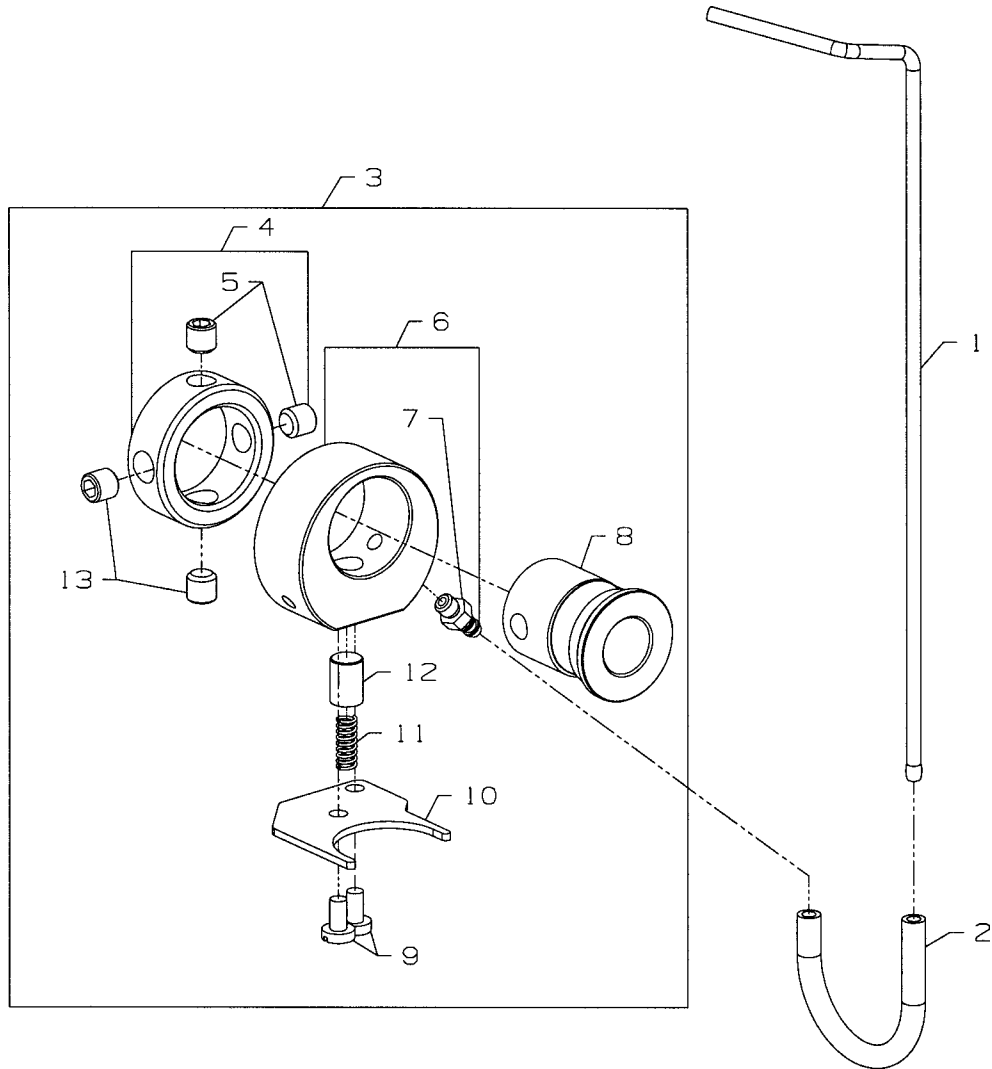

**63900 STREAMLINED HIGH SPEED NEEDLE
FEED TOP AND BOTTOM ROLLER FEED
LOCKSTITCH MACHINES**

CATALOG NO.
PT9912

**SUPPLEMENT TO
CATALOG NO.
PT9636**

OIL PUMP ASSEMBLY

Ref. No.	Part No.	Description	Amt. Req.
1.	63993P	Oil Tube	1
2.	50393HV	Oil Tube	1
3.	63993J	Oil Pump Assembly	1
4.	50393EX	Collar	1
5.	18-1242	Screw	2
6.	63993K	Housing	1
7.	SQ111041MZ	Fitting	1
8.	63993L	Bushing	1
9.	SS7090710SP	Screw	2
10.	63993N	Plate	1
11.	50393KE	Spring	1
12.	B3534155000	Plunger	1
13.	SS8660612TP	Screw	2

NEEDLETHREADEYELETKIT

Ref. No.	Part No.	Description	Amt. Req.
1.	29480AZR	Needle thread Eyelet Kit	1
2.	21695L	Washer	1
3.	158B	Eyelet	1
4.	98A	Screw	1

WORLDWIDE SALES AND SERVICE

Union Special Corporation maintains sales and service facilities throughout the world. These offices will aid you in the selection of the right sewing equipment for your particular operation. Union Special Corporation representatives and service technicians are factory trained and are able to serve your needs promptly and efficiently. Whatever your location, there is a qualified representative to serve you.