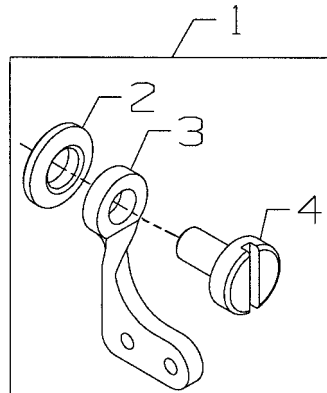

**63900 STREAMLINED HIGH SPEED NEEDLE
FEED TOP AND BOTTOM ROLLER FEED
LOCKSTITCH MACHINES**

CATALOG NO.
PT9912

**SUPPLEMENT TO
CATALOG NO.
PT9636**

OIL PUMP ASSEMBLY

Ref. No.	Part No.	Description	Amt. Req.
1.	63993P	Oil Tube	1
2.	50393HV	Oil Tube	1
3.	63993J	Oil Pump Assembly	1
4.	50393EX	Collar	1
5.	18-1242	Screw	2
6.	63993K	Housing	1
7.	SQ111041MZ	Fitting	1
8.	63993L	Bushing	1
9.	SS7090710SP	Screw	2
10.	63993N	Plate	1
11.	50393KE	Spring	1
12.	B3534155000	Plunger	1
13.	SS8660612TP	Screw	2

NEEDLETHREADEYELETKIT

Ref. No.	Part No.	Description	Amt. Req.
1.	29480AZR	Needle thread Eyelet Kit	1
2.	21695L	Washer	1
3.	158B	Eyelet	1
4.	98A	Screw	1

WORLDWIDE SALES AND SERVICE

Union Special Corporation maintains sales and service facilities throughout the world. These offices will aid you in the selection of the right sewing equipment for your particular operation. Union Special Corporation representatives and service technicians are factory trained and are able to serve your needs promptly and efficiently. Whatever your location, there is a qualified representative to serve you.