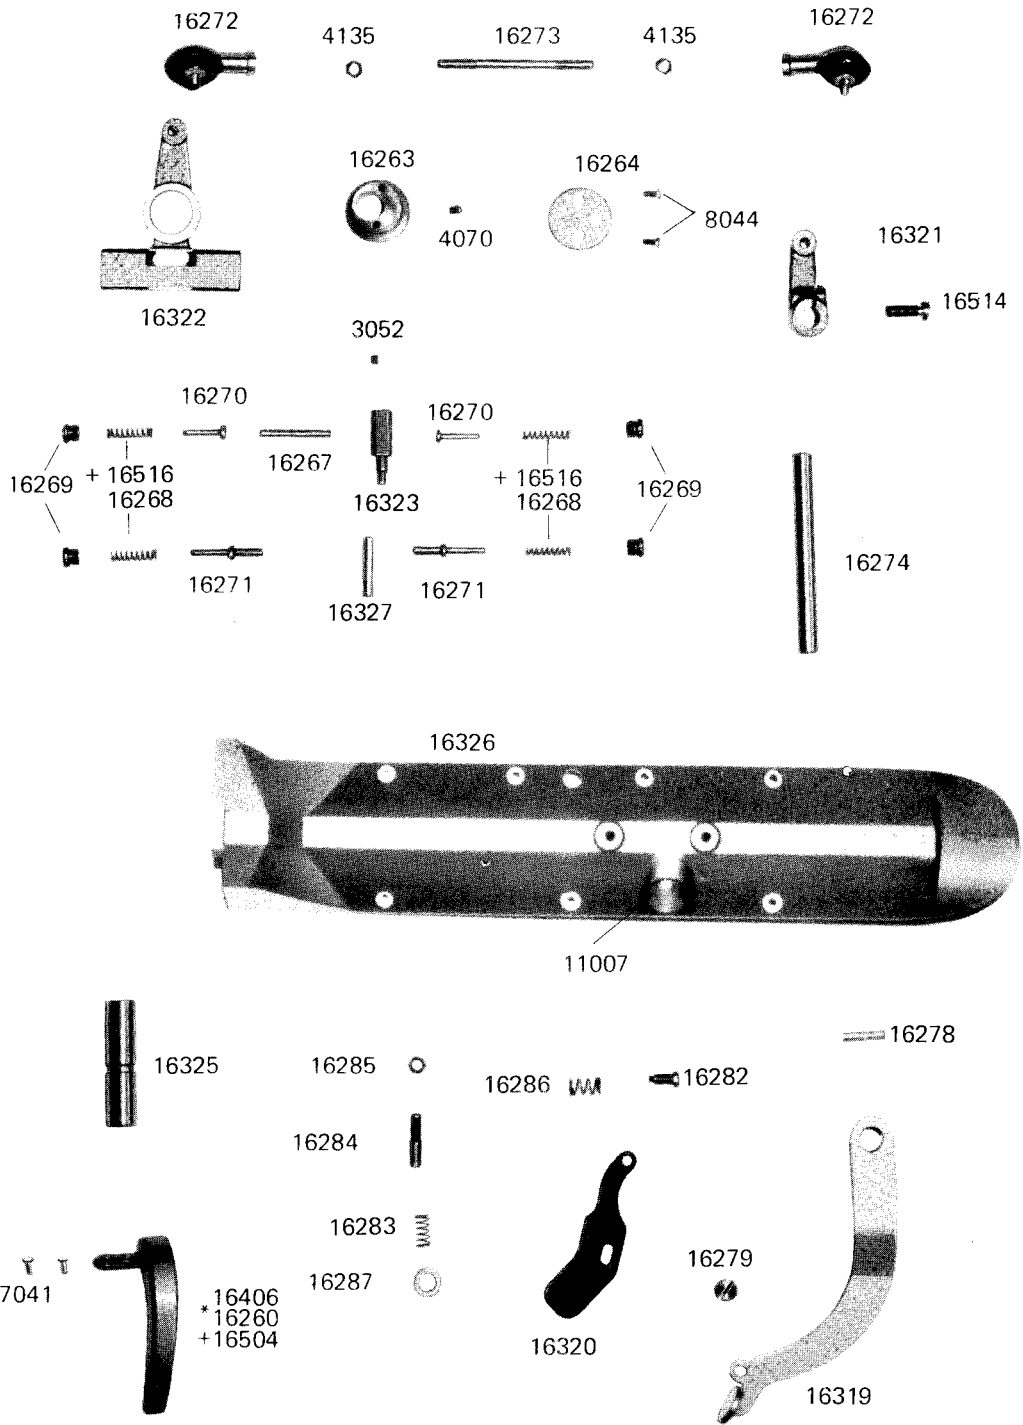

1

THREAD TAKE UP LEVER, UPPER SHAFT

10943(A) : with belt guard
 10943(B) : without belt guard
 *10847(A) : with belt guard
 *10847(B) : without belt guard

* marked parts are only for Model 327R
 + marked parts are only for Model 328RB

NEEDLE BAR ROCK FRAME, NEEDLE BAR

* marked parts are only for Model 327R
+ marked parts are only for Model 328RB

3

CHANGE OVER PARTS

* marked parts are only for Model 327R
+ marked parts are only for Model 328RB

5

THREAD GUIDE, TENSION BRACKET, OIL WICK

Tens Complete (327R)

16318 S

* marked parts are only for Model 327R
 + marked parts are only for Model 328RB

TOP COVER, FACE PLATE, SLIDE PLATE

- 10041 (1/8")
- 10042 (3/16"~1/4")
- 10043 (5/16")
- 10044 (3/8")
- 10045 (7/16"~1/2")
- 10046 (5/8")
- 10047 (3/4")
- 10048 (7/8")
- 10049 (1")

- 10060 (1/8"~3/16")
- 10061 (7/32"~3/8")
- 10062 (7/16"~1/2")
- 10063 (5/8"~3/4")
- 10064 (7/8"~1")

11166

7

FEED BAR

+ marked parts are only for Model 328RB

HOOK SADDLE

* marked parts are only for Model 327R