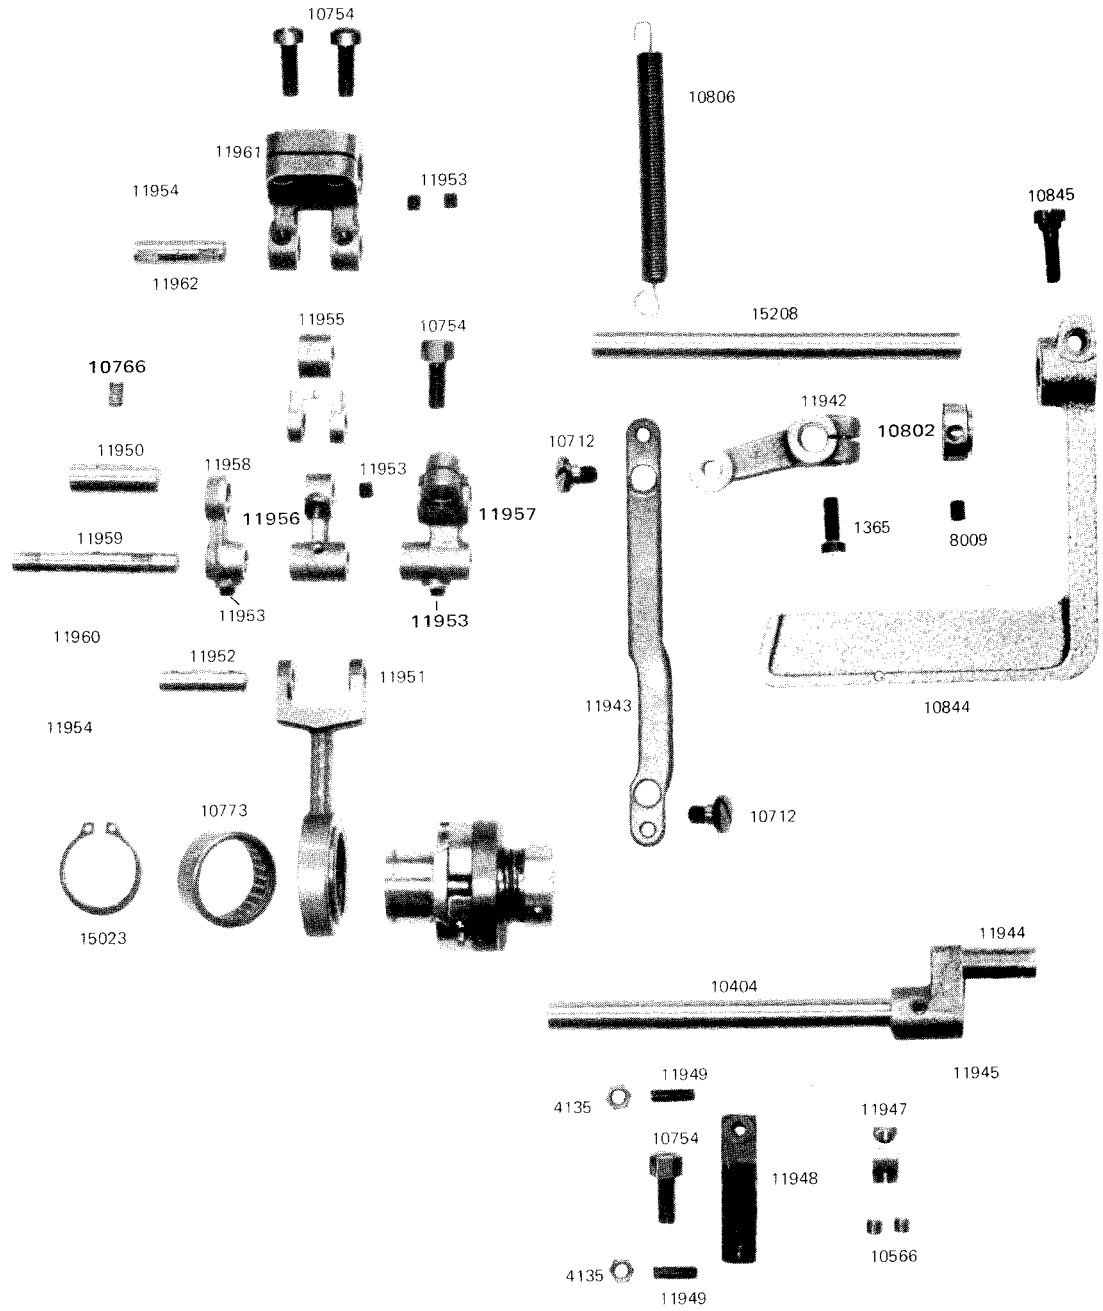

ACCESSORIES

* marked parts are only for Model 327R

BELT GUARD

REVERSE FEEDING

GAUGE PARTS

* marked parts are only for Model 327R
 x marked parts are only for Model 327RB
 + marked parts are only for Model 328RB

GAUGE PARTS

16239 (1/2")
 16302 (9/16")
 16303 (5/8")
 16304 (3/4")

x10469 (1/2")
 x10470 (9/16")
 x10471 (3/8")
 x10472 (3/4")
 *15639 (1/2")
 *15640 (9/16")
 *15641 (3/8")
 *15642 (3/4")

+10189 (1/2")
 +10190 (9/16")
 +10191 (5/8")
 +10192 (3/4")

+16529 (1/2")
 +16530 (9/16")
 +16531 (5/8")
 +16532 (3/4")

*10269 (1/2")
 *10270 (9/16")
 *10271 (5/8")
 *10272 (3/4")
 x16449 (1/2")
 x16450 (9/16")
 x16451 (5/8")
 x16452 (3/4")
 +10489 (1/2")
 +10490 (9/16")
 +10491 (5/8")
 +10492 (3/4")

16429 (1/2")
 16430 (9/16")
 16431 (5/8")
 16432 (3/4")

16305 (7/8")
 16306 (1")

x10473 (7/8")
 x10474 (1")
 *15643 (7/8")
 *15644 (1")

+10193 (7/8")
 +10194 (1")

+16533 (7/8")
 +16534 (1")

*10273 (7/8")
 *10274 (1")
 x16453 (7/8")
 x16454 (1")
 +10493 (7/8")
 +10494 (1")