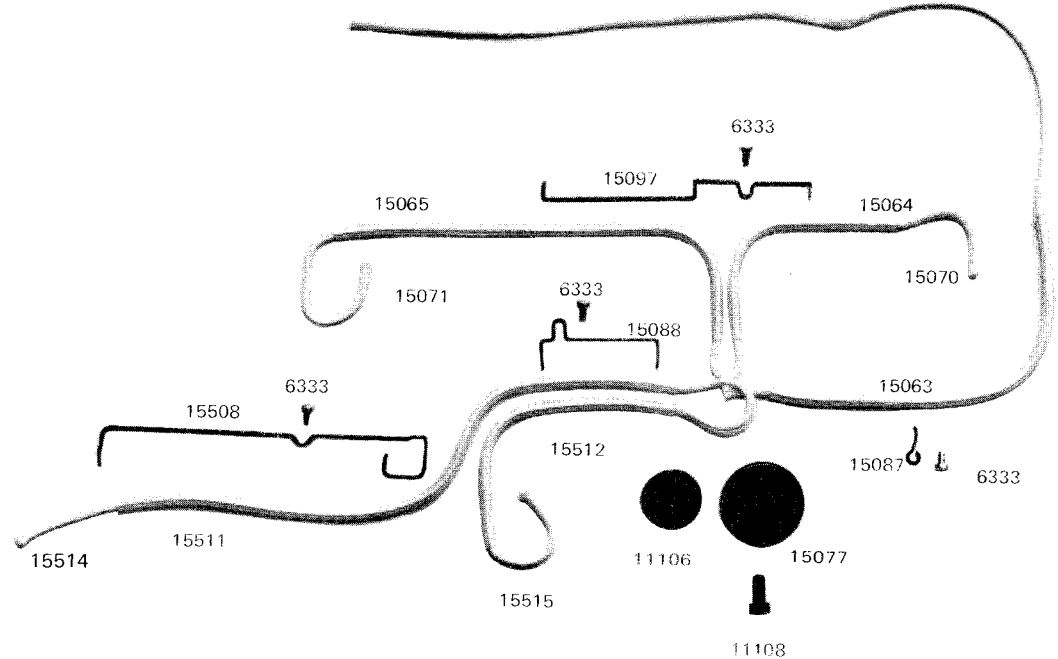

1

THREAD TAKE UP LEVER, UPPER SHAFT

10943(A) : with belt guard
 10943(B) : without belt guard
 *10847(A) : with belt guard
 *10847(B) : without belt guard

* marked parts are only for Model 327R
 + marked parts are only for Model 328RB

NEEDLE BAR ROCK FRAME, NEEDLE BAR

* marked parts are only for Model 327R
+ marked parts are only for Model 328RB

3

CHANGE OVER PARTS

* marked parts are only for Model 327R
+ marked parts are only for Model 328RB

5

THREAD GUIDE, TENSION BRACKET, OIL WICK

Tens Complete (327R)

16318 S

* marked parts are only for Model 327R
 + marked parts are only for Model 328RB

TOP COVER, FACE PLATE, SLIDE PLATE

- 10041 (1/8")
- 10042 (3/16"~1/4")
- 10043 (5/16")
- 10044 (3/8")
- 10045 (7/16"~1/2")
- 10046 (5/8")
- 10047 (3/4")
- 10048 (7/8")
- 10049 (1")

- 10060 (1/8"~3/16")
- 10061 (7/32"~3/8")
- 10062 (7/16"~1/2")
- 10063 (5/8"~3/4")
- 10064 (7/8"~1")

11166

7

FEED BAR

+ marked parts are only for Model 328RB

HOOK SADDLE

* marked parts are only for Model 327R