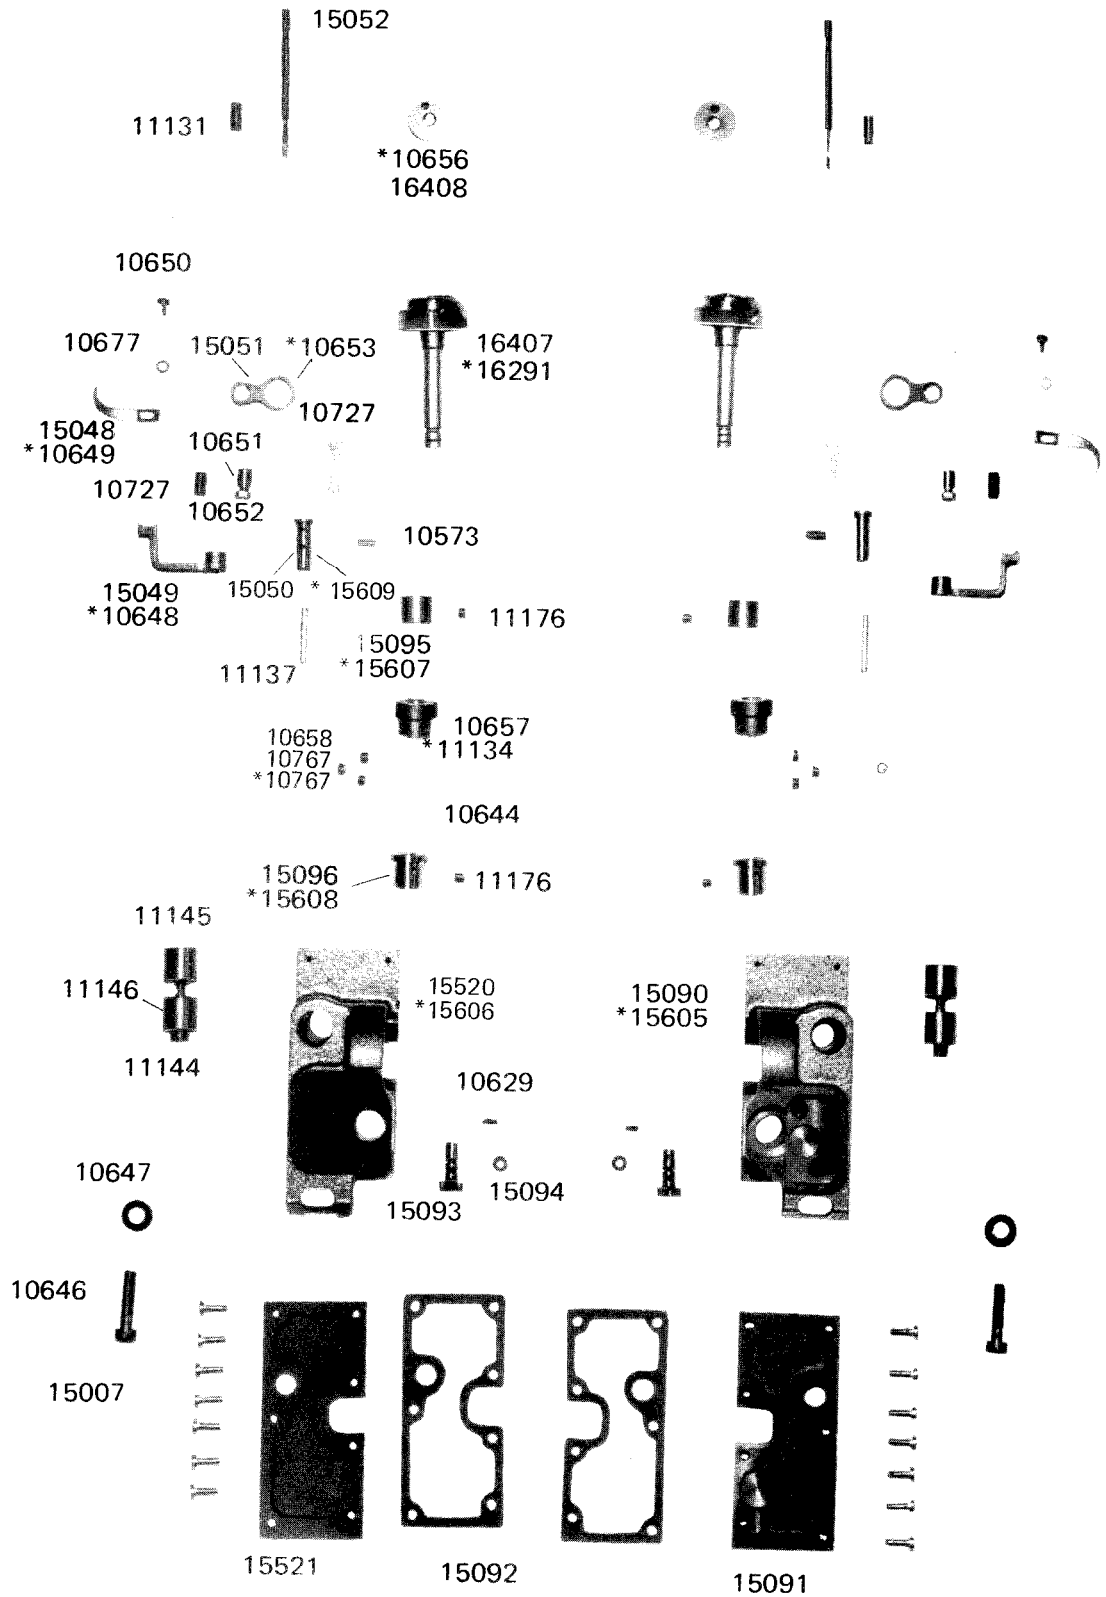

5

THREAD GUIDE, TENSION BRACKET, OIL WICK

Tens Complete (327R)

16318 S

* marked parts are only for Model 327R
 + marked parts are only for Model 328RB

TOP COVER, FACE PLATE, SLIDE PLATE

- 10041 (1/8")
- 10042 (3/16"~1/4")
- 10043 (5/16")
- 10044 (3/8")
- 10045 (7/16"~1/2")
- 10046 (5/8")
- 10047 (3/4")
- 10048 (7/8")
- 10049 (1")

- 10060 (1/8"~3/16")
- 10061 (7/32"~3/8")
- 10062 (7/16"~1/2")
- 10063 (5/8"~3/4")
- 10064 (7/8"~1")

11166

7

FEED BAR

+ marked parts are only for Model 328RB

HOOK SADDLE

* marked parts are only for Model 327R

GAUGE PARTS

16239 (1/2")
 16302 (9/16")
 16303 (5/8")
 16304 (3/4")

x10469 (1/2")
 x10470 (9/16")
 x10471 (3/8")
 x10472 (3/4")
 *15639 (1/2")
 *15640 (9/16")
 *15641 (3/8")
 *15642 (3/4")

+10189 (1/2")
 +10190 (9/16")
 +10191 (5/8")
 +10192 (3/4")

+16529 (1/2")
 +16530 (9/16")
 +16531 (5/8")
 +16532 (3/4")

*10269 (1/2")
 *10270 (9/16")
 *10271 (5/8")
 *10272 (3/4")
 x16449 (1/2")
 x16450 (9/16")
 x16451 (5/8")
 x16452 (3/4")
 +10489 (1/2")
 +10490 (9/16")
 +10491 (5/8")
 +10492 (3/4")