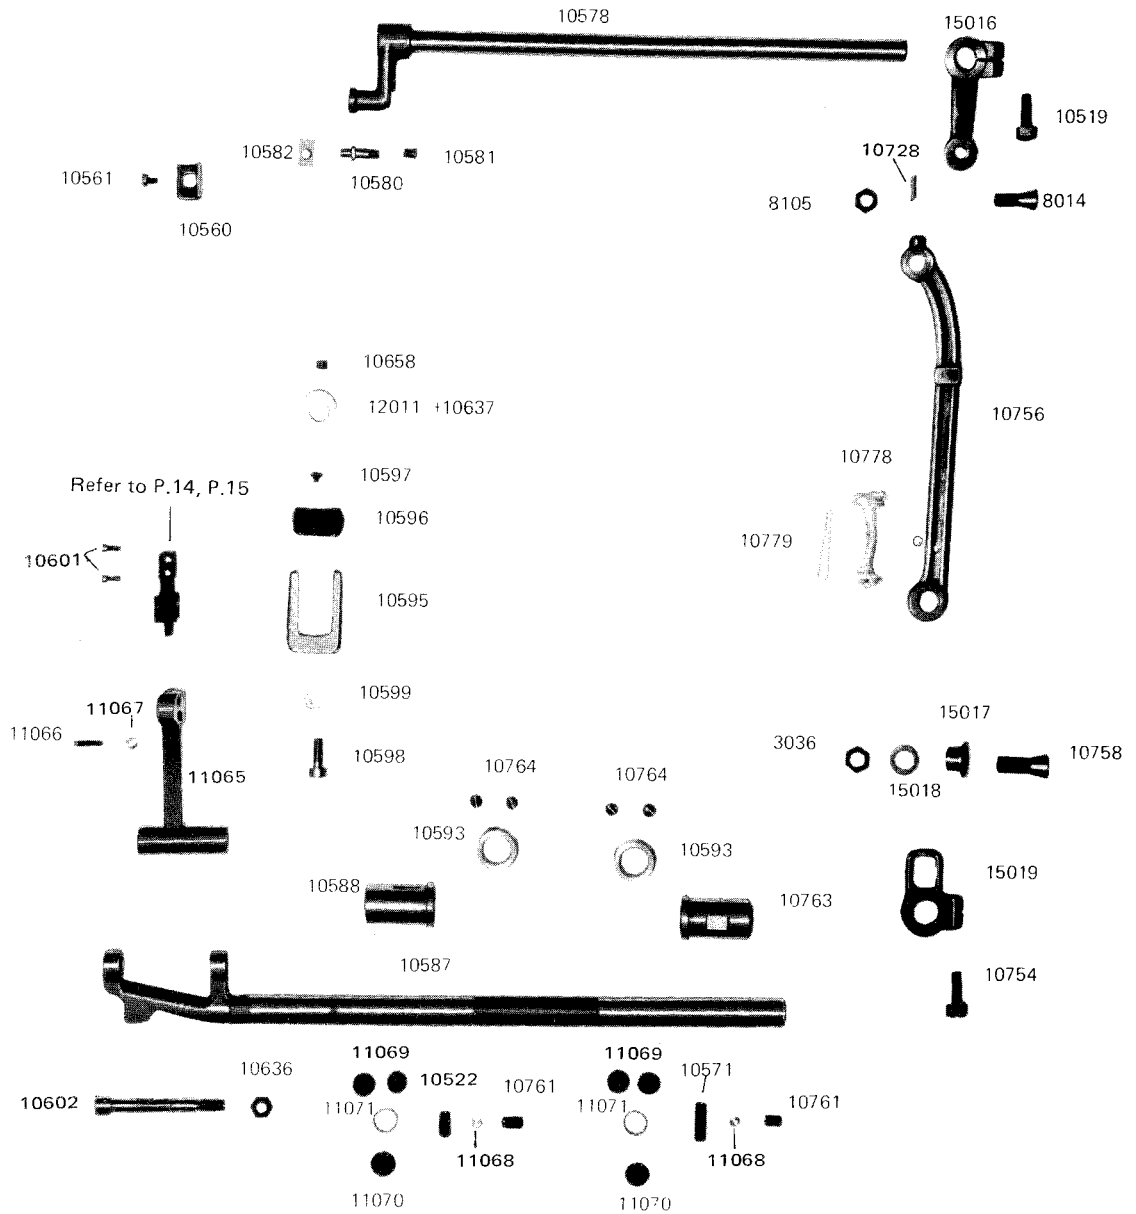

5

THREAD GUIDE, TENSION BRACKET, OIL WICK

Tens Complete (327R)

16318 S

* marked parts are only for Model 327R
 + marked parts are only for Model 328RB

TOP COVER, FACE PLATE, SLIDE PLATE

- 10041 (1/8")
- 10042 (3/16"~1/4")
- 10043 (5/16")
- 10044 (3/8")
- 10045 (7/16"~1/2")
- 10046 (5/8")
- 10047 (3/4")
- 10048 (7/8")
- 10049 (1")

- 10060 (1/8"~3/16")
- 10061 (7/32"~3/8")
- 10062 (7/16"~1/2")
- 10063 (5/8"~3/4")
- 10064 (7/8"~1")

11166

7

FEED BAR

+ marked parts are only for Model 328RB

HOOK SADDLE

* marked parts are only for Model 327R

GAUGE PARTS

16239 (1/2")
 16302 (9/16")
 16303 (5/8")
 16304 (3/4")

x10469 (1/2")
 x10470 (9/16")
 x10471 (3/8")
 x10472 (3/4")
 *15639 (1/2")
 *15640 (9/16")
 *15641 (3/8")
 *15642 (3/4")

+10189 (1/2")
 +10190 (9/16")
 +10191 (5/8")
 +10192 (3/4")

+16529 (1/2")
 +16530 (9/16")
 +16531 (5/8")
 +16532 (3/4")

*10269 (1/2")
 *10270 (9/16")
 *10271 (5/8")
 *10272 (3/4")
 x16449 (1/2")
 x16450 (9/16")
 x16451 (5/8")
 x16452 (3/4")
 +10489 (1/2")
 +10490 (9/16")
 +10491 (5/8")
 +10492 (3/4")