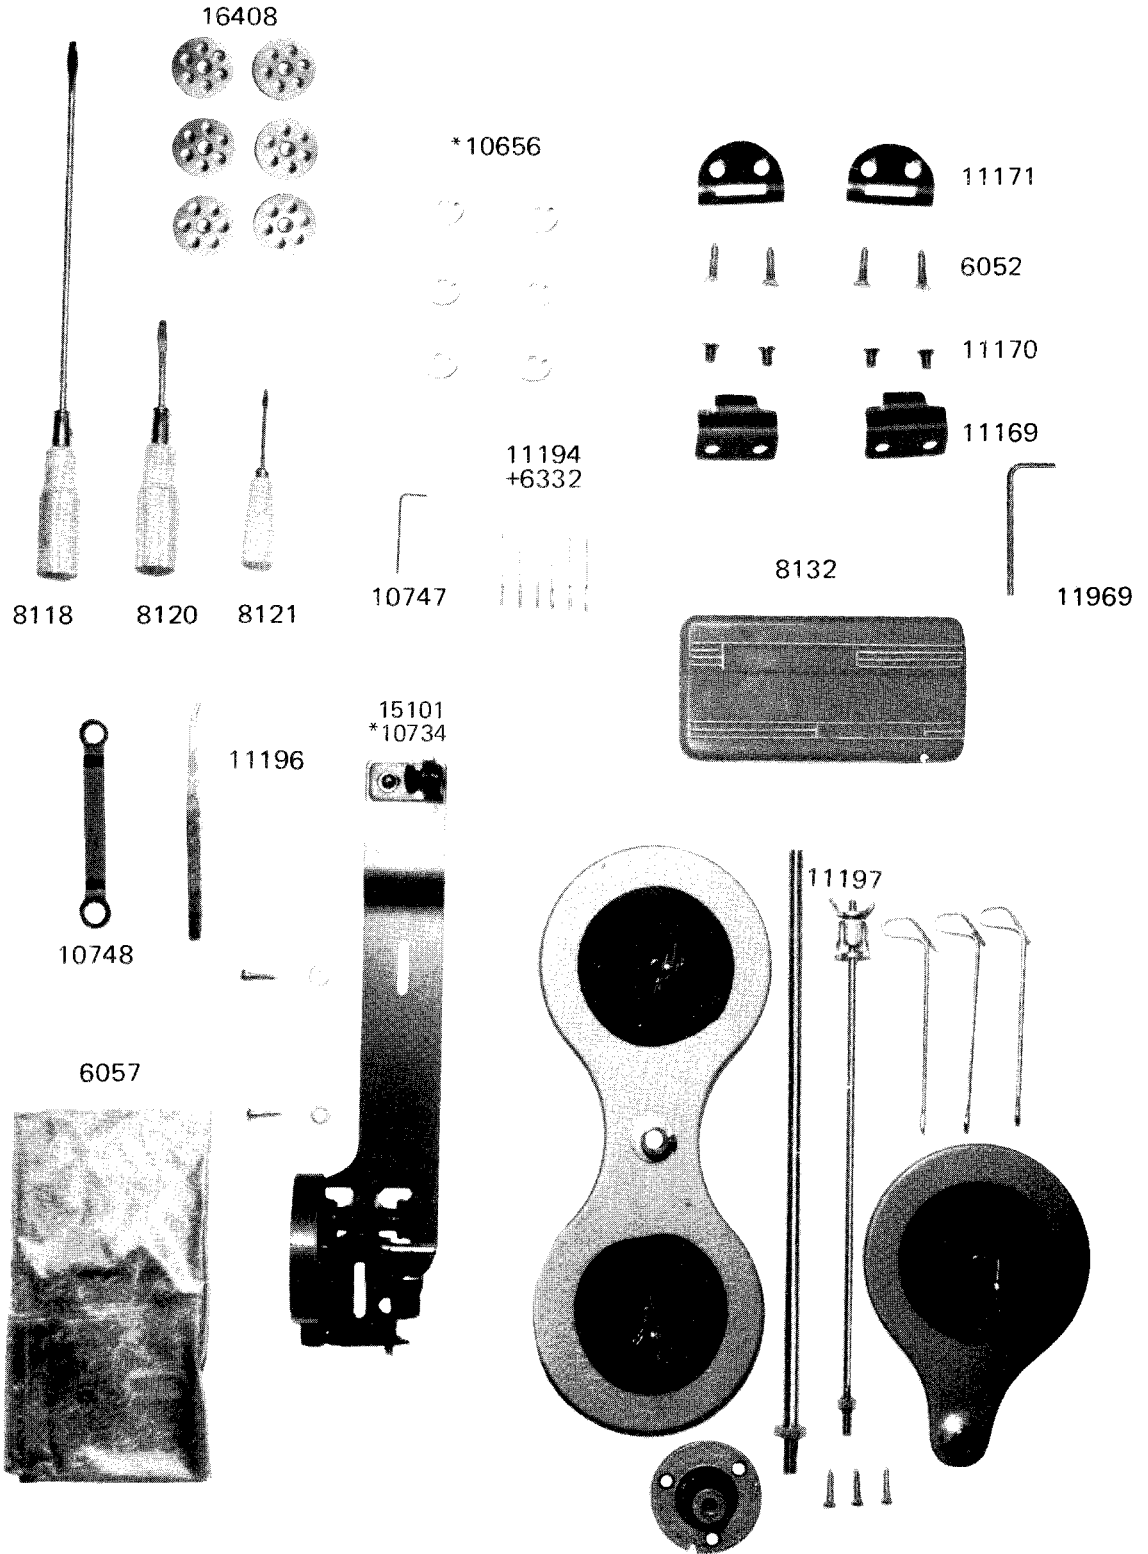

ACCESSORIES

* marked parts are only for Model 327R