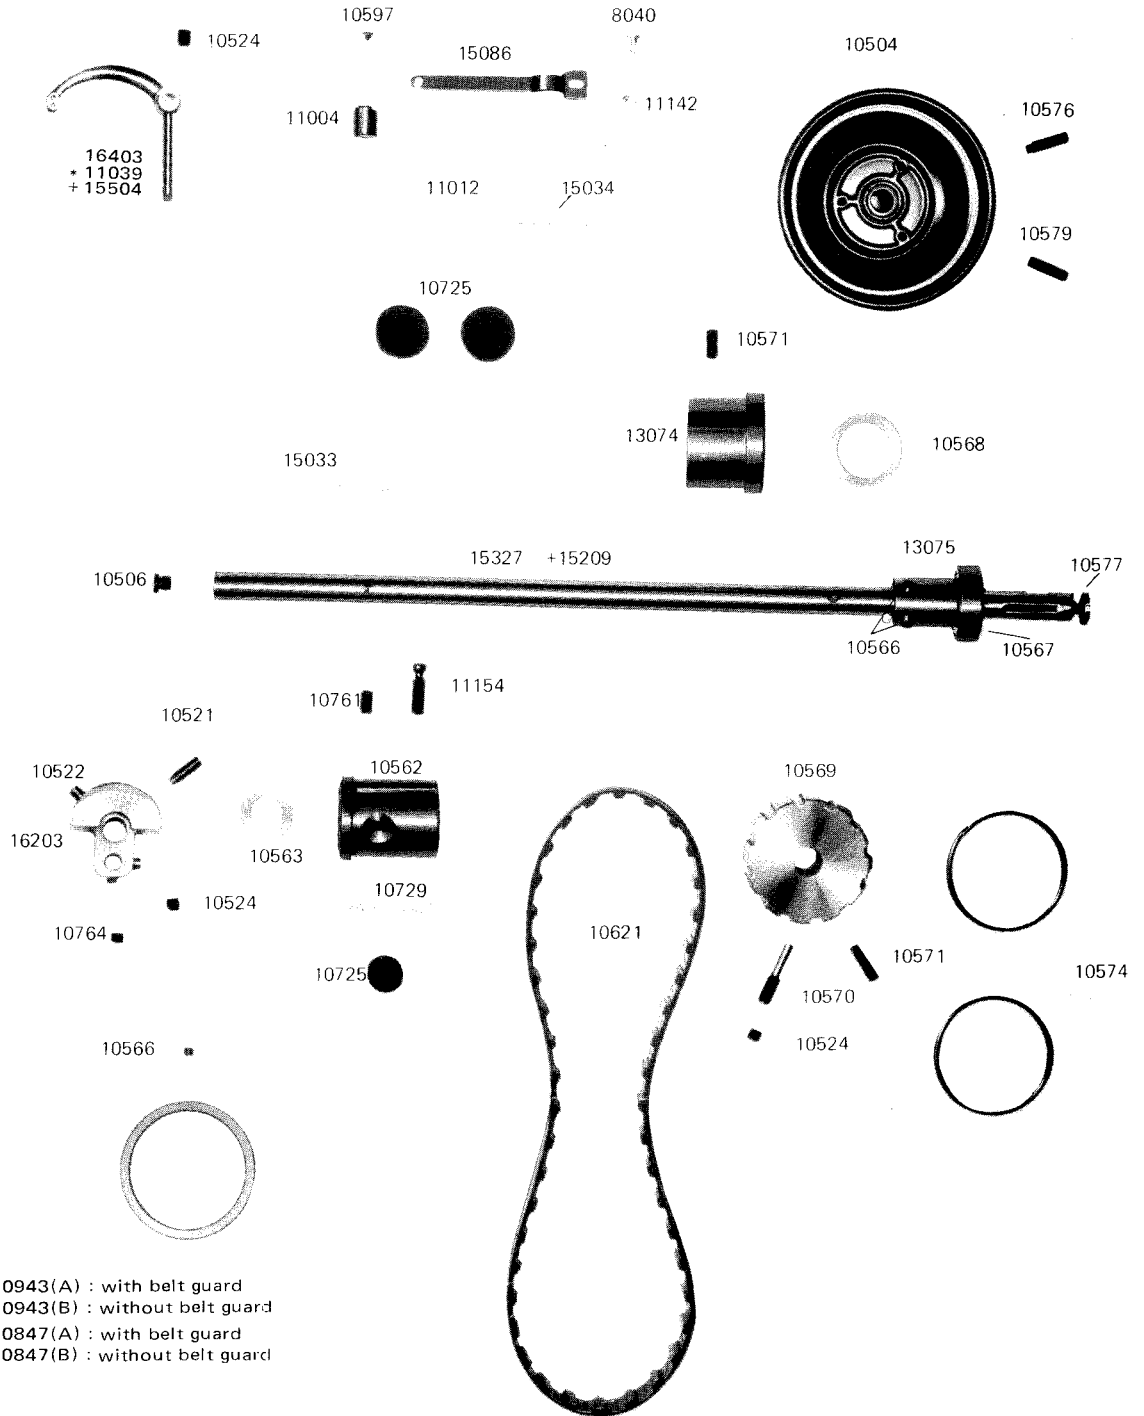

Osaka, Japan: CONSEW INTERNATIONAL LIMITED

Yamajin Bldg., 18, 1-chome, Hon-machi, Higashi-ku, Osaka, Japan

INDEX

THREAD TAKE UP LEVER, UPPER SHAFT	1
NEEDLE BAR ROCK FRAME, NEEDLE BAR	2
CHANGE OVER PARTS	3
PRESSER BAR, PRESSER LIFTER	4
THREAD GUIDE, TENSION BRACKET, OIL WICK	5
TOP COVER, FACE PLATE, SLIDE PLATE	6
FEED BAR	7
LOWER SHAFT	8
HOOK SADDLE	9
HOOK FOR MODEL 327RB, 328RB, ACCESSORIES	10
ACCESSORIES	11
BELT GUARD	12
REVERSE FEEDING	13
GAUGE PARTS	14
GAUGE PARTS	15
ADDITIONAL SPECIAL PARTS FOR 328RB	16
HOOK FOR 327R	17

1

THREAD TAKE UP LEVER, UPPER SHAFT

10943(A) : with belt guard
 10943(B) : without belt guard
 *10847(A) : with belt guard
 *10847(B) : without belt guard

* marked parts are only for Model 327R
 + marked parts are only for Model 328RB

5

THREAD GUIDE, TENSION BRACKET, OIL WICK

Tens Complete (327R)

16318 S

* marked parts are only for Model 327R
 + marked parts are only for Model 328RB

TOP COVER, FACE PLATE, SLIDE PLATE

- 10041 (1/8")
- 10042 (3/16"~1/4")
- 10043 (5/16")
- 10044 (3/8")
- 10045 (7/16"~1/2")
- 10046 (5/8")
- 10047 (3/4")
- 10048 (7/8")
- 10049 (1")

- 10060 (1/8"~3/16")
- 10061 (7/32"~3/8")
- 10062 (7/16"~1/2")
- 10063 (5/8"~3/4")
- 10064 (7/8"~1")

11166

7

FEED BAR

+ marked parts are only for Model 328RB

HOOK SADDLE

* marked parts are only for Model 327R