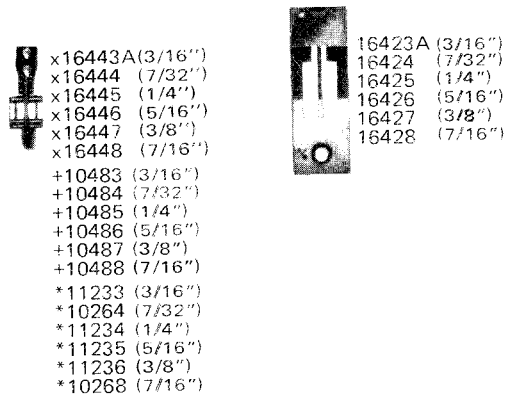

GAUGE PARTS

* marked parts are only for Model 327R
x marked parts are only for Model 327RB
+ marked parts are only for Model 328RB