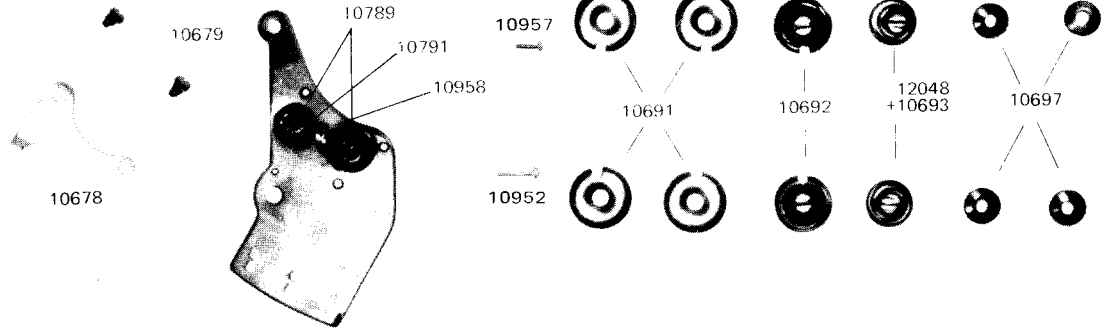

5

THREAD GUIDE, TENSION BRACKET, OIL WICK

Tens Complete (327R)

16318 S

* marked parts are only for Model 327R
 + marked parts are only for Model 328RB

TOP COVER, FACE PLATE, SLIDE PLATE

- 10041 (1/8")
- 10042 (3/16"~1/4")
- 10043 (5/16")
- 10044 (3/8")
- 10045 (7/16"~1/2")
- 10046 (5/8")
- 10047 (3/4")
- 10048 (7/8")
- 10049 (1")