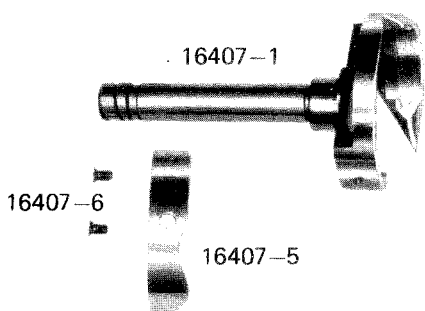

5

THREAD GUIDE, TENSION BRACKET, OIL WICK

Tens Complete (327R)

16318 S

* marked parts are only for Model 327R
 + marked parts are only for Model 328RB

TOP COVER, FACE PLATE, SLIDE PLATE

- 10041 (1/8")
- 10042 (3/16"~1/4")
- 10043 (5/16")
- 10044 (3/8")
- 10045 (7/16"~1/2")
- 10046 (5/8")
- 10047 (3/4")
- 10048 (7/8")
- 10049 (1")

HOOK FOR MODEL 327RB, 328RB, ACCESSORIES

15082

8125

15081

10735

6052

15080

11193