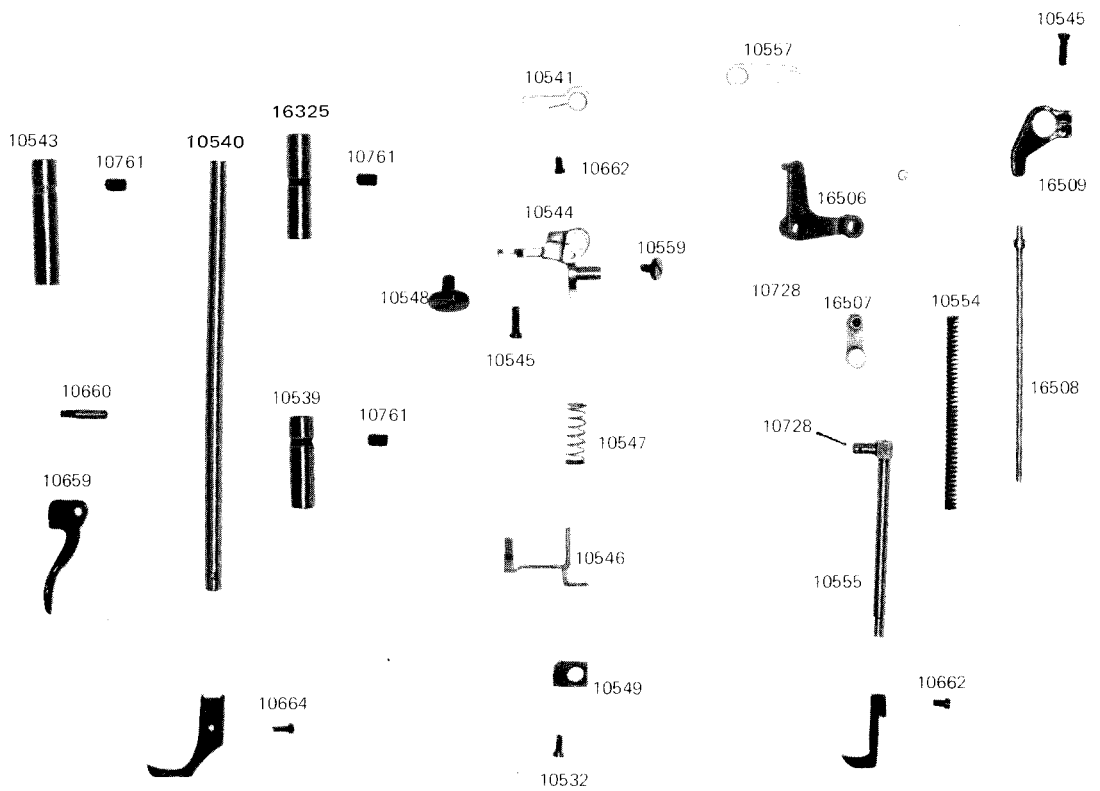

GAUGE PARTS

16239 (1/2")
 16302 (9/16")
 16303 (5/8")
 16304 (3/4")

x10469 (1/2")
 x10470 (9/16")
 x10471 (3/8")
 x10472 (3/4")
 *15639 (1/2")
 *15640 (9/16")
 *15641 (3/8")
 *15642 (3/4")

+10189 (1/2")
 +10190 (9/16")
 +10191 (5/8")
 +10192 (3/4")

+16529 (1/2")
 +16530 (9/16")
 +16531 (5/8")
 +16532 (3/4")

*10269 (1/2")
 *10270 (9/16")
 *10271 (5/8")
 *10272 (3/4")
 x16449 (1/2")
 x16450 (9/16")
 x16451 (5/8")
 x16452 (3/4")
 +10489 (1/2")
 +10490 (9/16")
 +10491 (5/8")
 +10492 (3/4")

16429 (1/2")
 16430 (9/16")
 16431 (5/8")
 16432 (3/4")

16305 (7/8")
 16306 (1")

x10473 (7/8")
 x10474 (1")
 *15643 (7/8")
 *15644 (1")

+10193 (7/8")
 +10194 (1")

+16533 (7/8")
 +16534 (1")

*10273 (7/8")
 *10274 (1")
 x16453 (7/8")
 x16454 (1")
 +10493 (7/8")
 +10494 (1")

16433 (7/8")
 16434 (1")

* marked parts are only for Model 327R
 x marked parts are only for Model 327RB
 + marked parts are only for Model 328RB

ADDITIONAL SPECIAL PARTS FOR LSW-328RB

refer to page 14, 15