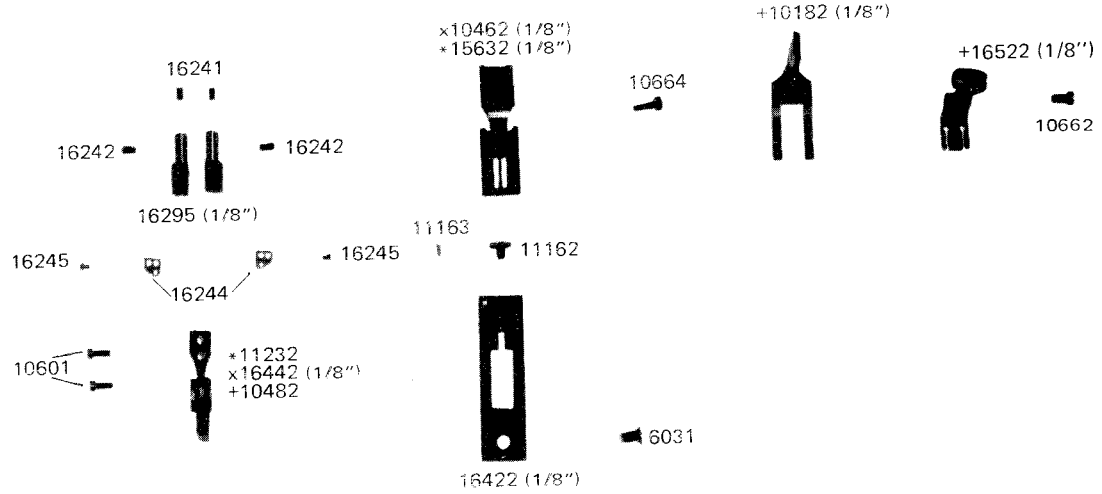

GAUGE PARTS

* marked parts are only for Model 327R
x marked parts are only for Model 327RB
+ marked parts are only for Model 328RB