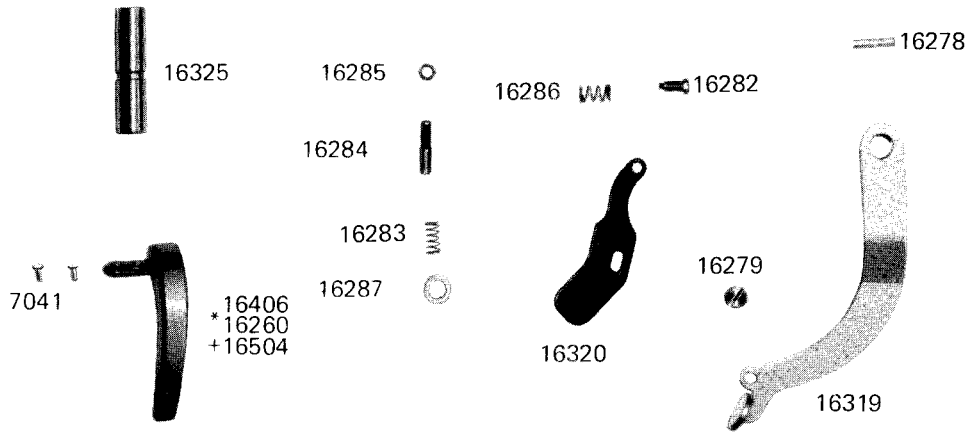

1

THREAD TAKE UP LEVER, UPPER SHAFT

10943(A) : with belt guard
10943(B) : without belt guard
*10847(A) : with belt guard
*10847(B) : without belt guard

* marked parts are only for Model 327R
+ marked parts are only for Model 328RB

NEEDLE BAR ROCK FRAME, NEEDLE BAR

* marked parts are only for Model 327R
 + marked parts are only for Model 328RB

3

CHANGE OVER PARTS

* marked parts are only for Model 327R
+ marked parts are only for Model 328RB