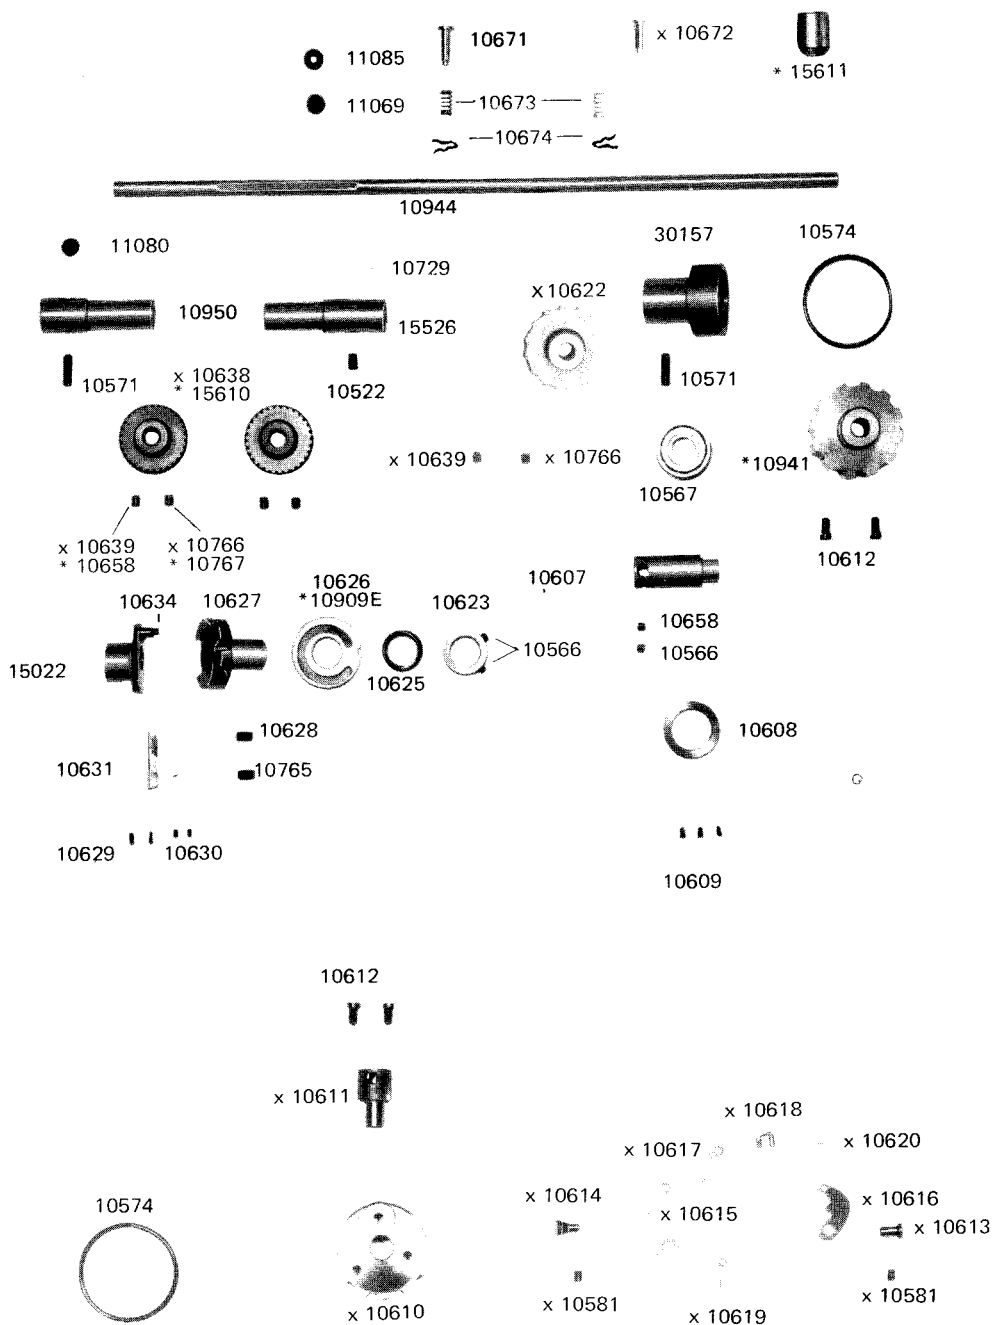

LOWER SHAFT

* marked parts are only for Model 327R
x marked parts are only for Model 327RB, 328RB