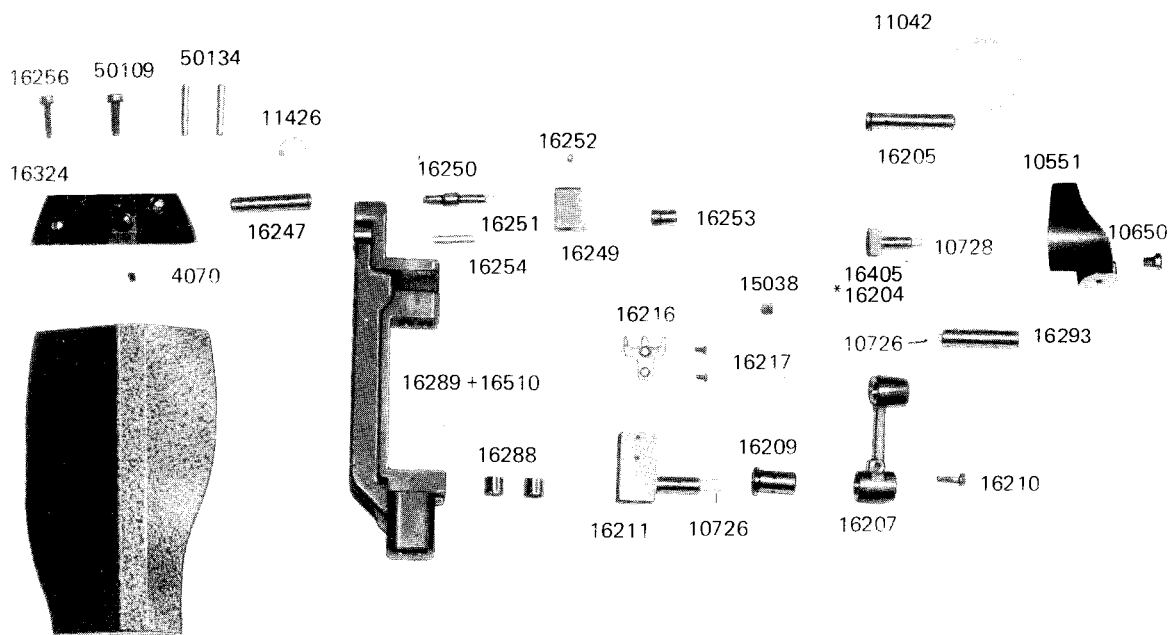

NEEDLE BAR ROCK FRAME, NEEDLE BAR

* marked parts are only for Model 327R
+ marked parts are only for Model 328RB