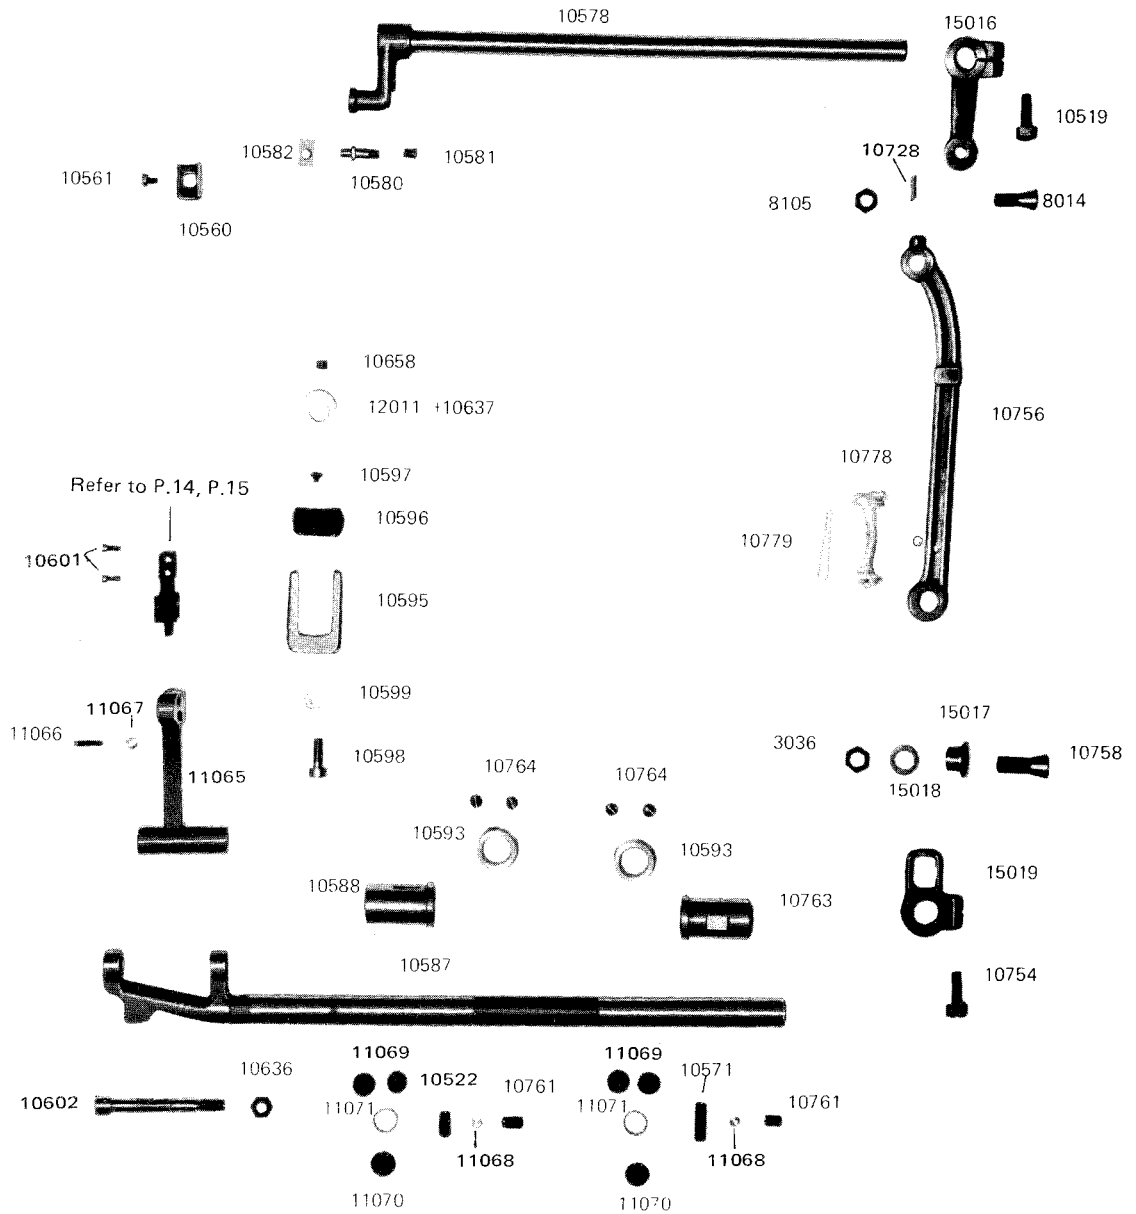

PRESSER BAR, PRESSER LIFTER

Δ marked parts are not used for Model 328RB

5

THREAD GUIDE, TENSION BRACKET, OIL WICK

Tens Complete (327R)

16318 S

* marked parts are only for Model 327R
 + marked parts are only for Model 328RB

TOP COVER, FACE PLATE, SLIDE PLATE

- 10041 (1/8")
- 10042 (3/16"~1/4")
- 10043 (5/16")
- 10044 (3/8")
- 10045 (7/16"~1/2")
- 10046 (5/8")
- 10047 (3/4")
- 10048 (7/8")
- 10049 (1")

- 10060 (1/8"~3/16")
- 10061 (7/32"~3/8")
- 10062 (7/16"~1/2")
- 10063 (5/8"~3/4")
- 10064 (7/8"~1")

FEED BAR

+ marked parts are only for Model 328RB

LOWER SHAFT

* marked parts are only for Model 327R
 x marked parts are only for Model 327RB, 328RB

HOOK FOR MODEL 327RB, 328RB, ACCESSORIES

15082

8125

15081

+10189 (1/2")
 +10190 (9/16")
 +10191 (5/8")
 +10192 (3/4")

+16529 (1/2")
 +16530 (9/16")
 +16531 (5/8")
 +16532 (3/4")

*10269 (1/2")
 *10270 (9/16")
 *10271 (5/8")
 *10272 (3/4")

x16449 (1/2")
 x16450 (9/16")
 x16451 (5/8")
 x16452 (3/4")