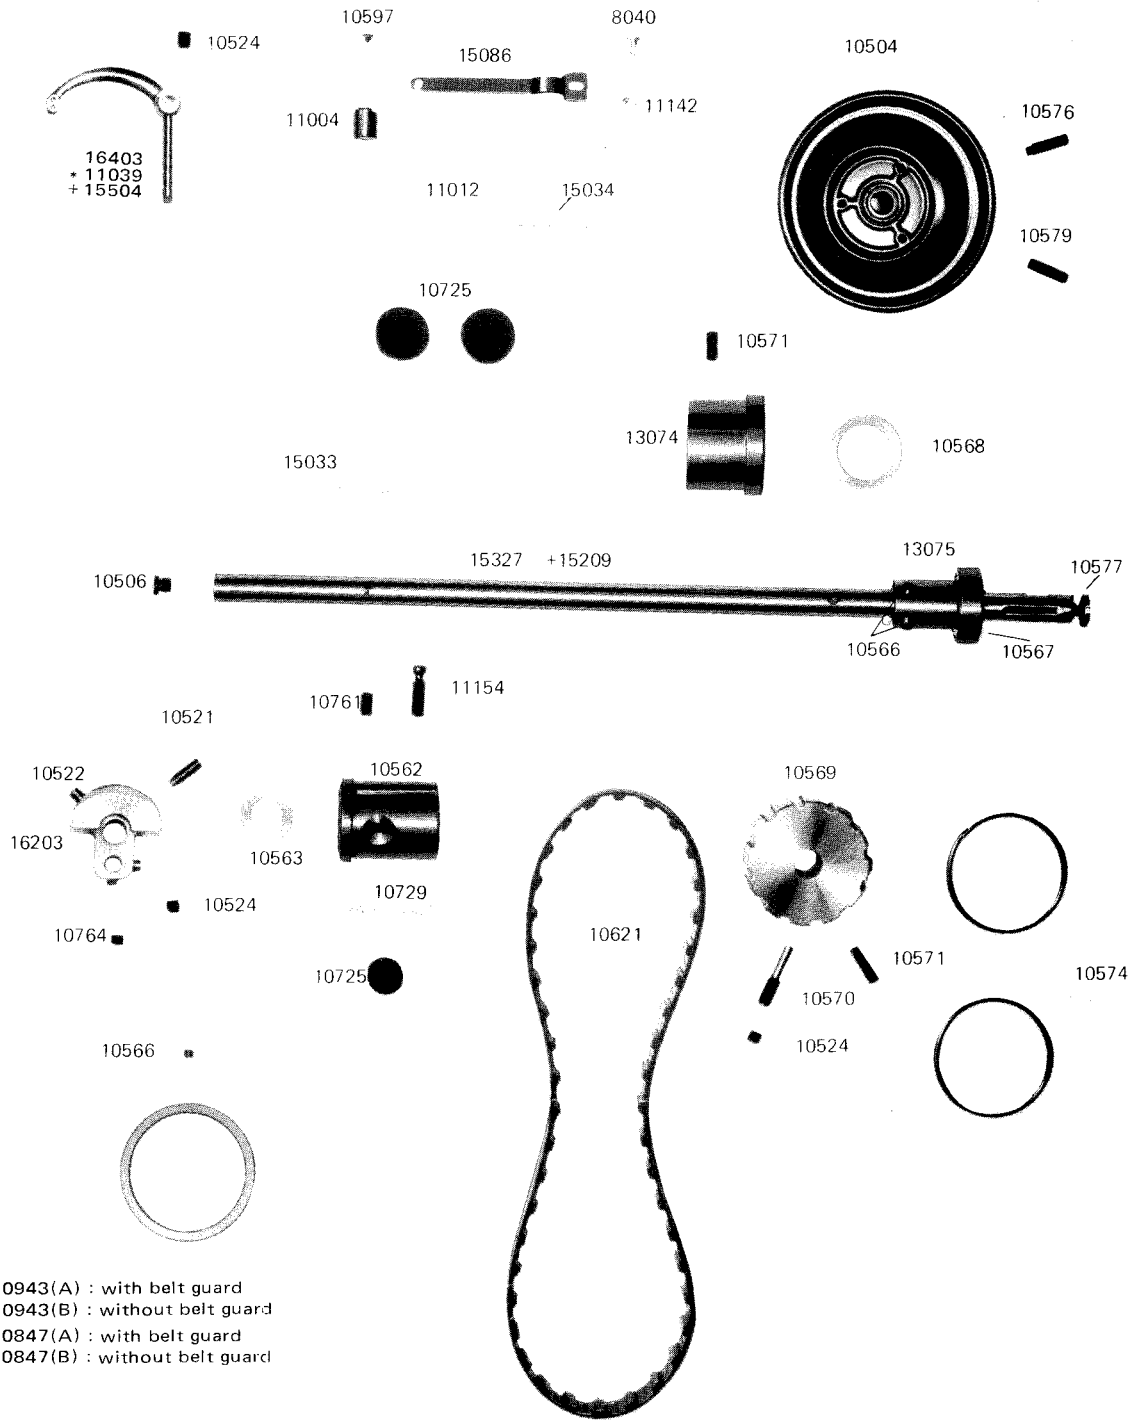

Osaka, Japan: CONSEW INTERNATIONAL LIMITED

Yamajin Bldg., 18, 1-chome, Hon-machi, Higashi-ku, Osaka, Japan

INDEX

THREAD TAKE UP LEVER, UPPER SHAFT	1
NEEDLE BAR ROCK FRAME, NEEDLE BAR	2
CHANGE OVER PARTS	3
PRESSER BAR, PRESSER LIFTER	4
THREAD GUIDE, TENSION BRACKET, OIL WICK	5
TOP COVER, FACE PLATE, SLIDE PLATE	6
FEED BAR	7
LOWER SHAFT	8
HOOK SADDLE	9
HOOK FOR MODEL 327RB, 328RB, ACCESSORIES	10
ACCESSORIES	11
BELT GUARD	12
REVERSE FEEDING	13
GAUGE PARTS	14
GAUGE PARTS	15
ADDITIONAL SPECIAL PARTS FOR 328RB	16
HOOK FOR 327R	17

1

THREAD TAKE UP LEVER, UPPER SHAFT

10943(A) : with belt guard
10943(B) : without belt guard
*10847(A) : with belt guard
*10847(B) : without belt guard

* marked parts are only for Model 327R
+ marked parts are only for Model 328RB

TOP COVER, FACE PLATE, SLIDE PLATE

- 10041 (1/8")
- 10042 (3/16"~1/4")
- 10043 (5/16")
- 10044 (3/8")
- 10045 (7/16"~1/2")
- 10046 (5/8")
- 10047 (3/4")
- 10048 (7/8")
- 10049 (1")

- 10060 (1/8"~3/16")
- 10061 (7/32"~3/8")
- 10062 (7/16"~1/2")
- 10063 (5/8"~3/4")
- 10064 (7/8"~1")

+16533 (7/8")
 +16534 (1")

*10273 (7/8")
 *10274 (1")
 x16453 (7/8")
 x16454 (1")
 +10493 (7/8")
 +10494 (1")

16433 (7/8")
 16434 (1")

* marked parts are only for Model 327R
 x marked parts are only for Model 327RB
 + marked parts are only for Model 328RB