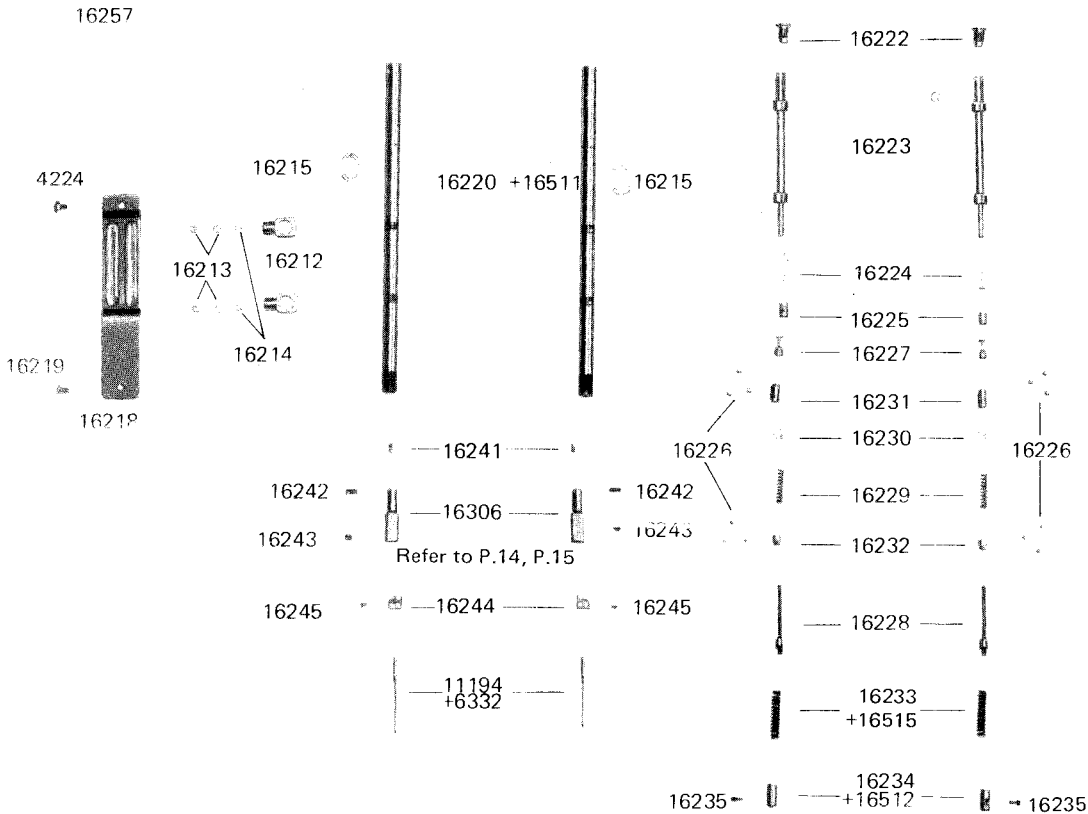

NEEDLE BAR ROCK FRAME, NEEDLE BAR

* marked parts are only for Model 327R
+ marked parts are only for Model 328RB