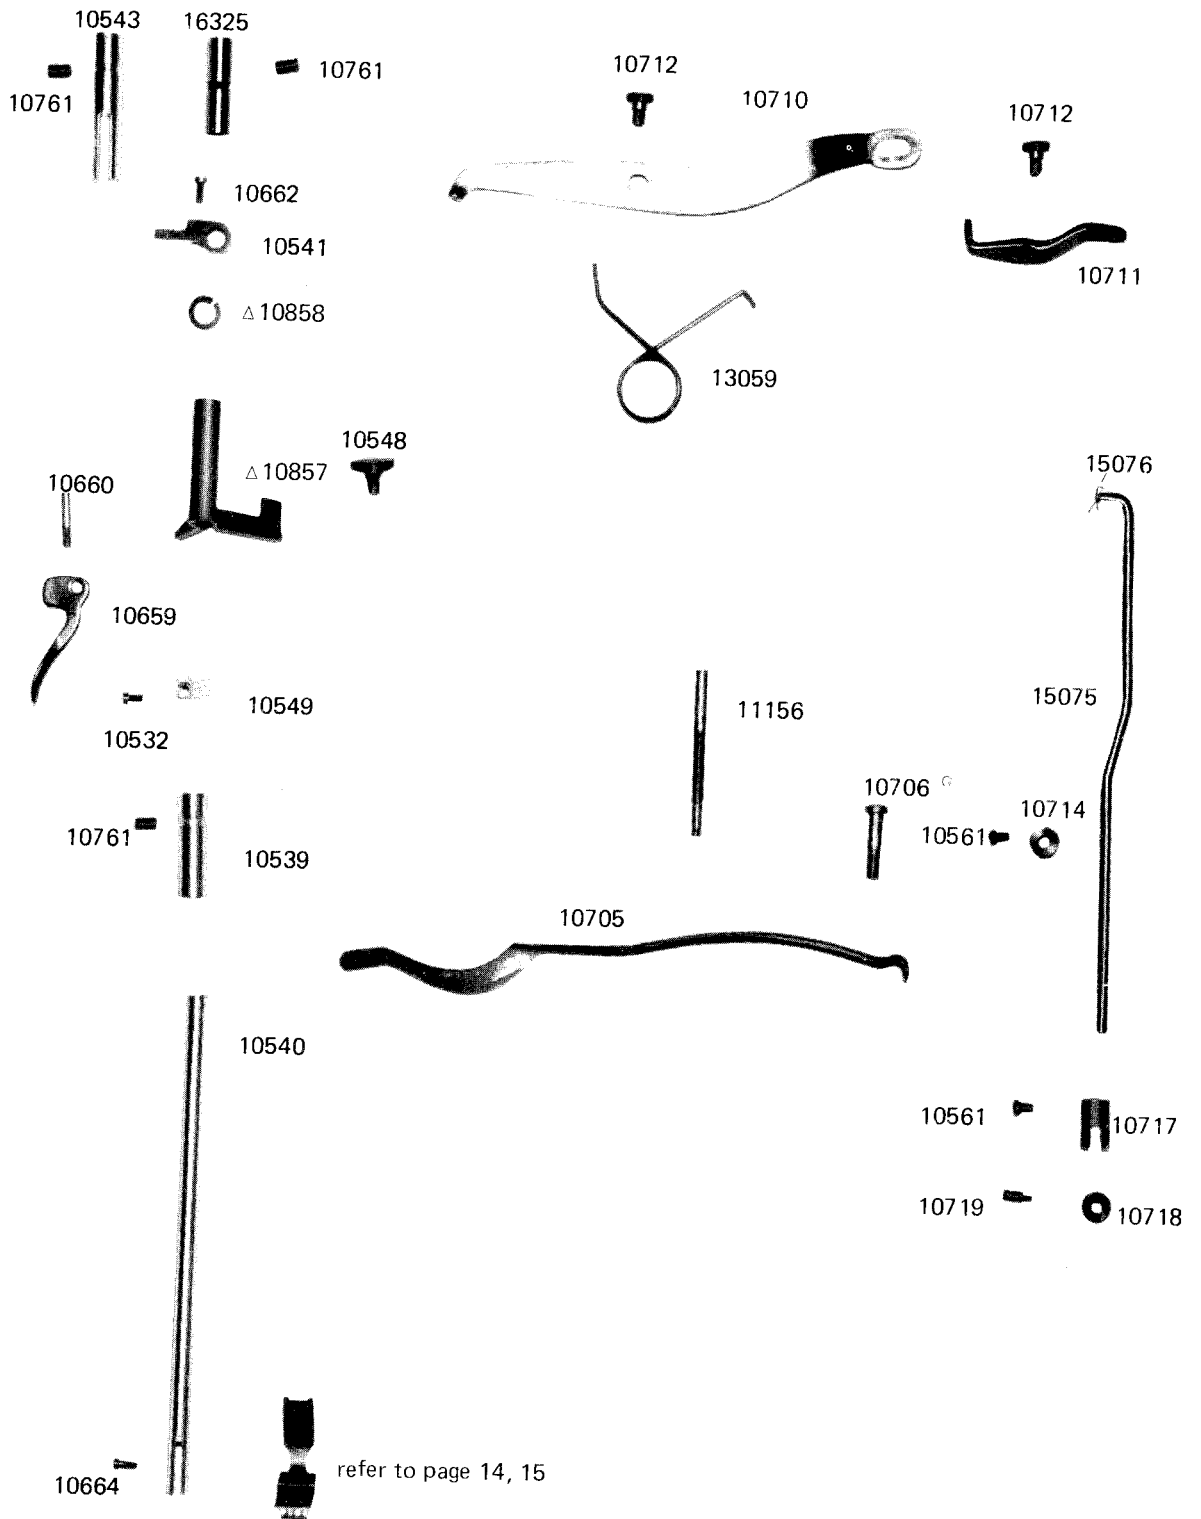

NEEDLE BAR ROCK FRAME, NEEDLE BAR

* marked parts are only for Model 327R
 + marked parts are only for Model 328RB

3

CHANGE OVER PARTS

* marked parts are only for Model 327R
+ marked parts are only for Model 328RB

PRESSER BAR, PRESSER LIFTER

Δ marked parts are not used for Model 328RB

5

THREAD GUIDE, TENSION BRACKET, OIL WICK

Tens Complete (327R)

16318 S

* marked parts are only for Model 327R
 + marked parts are only for Model 328RB

TOP COVER, FACE PLATE, SLIDE PLATE

- 10041 (1/8")
- 10042 (3/16"~1/4")
- 10043 (5/16")
- 10044 (3/8")
- 10045 (7/16"~1/2")
- 10046 (5/8")
- 10047 (3/4")
- 10048 (7/8")
- 10049 (1")

- 10060 (1/8"~3/16")
- 10061 (7/32"~3/8")
- 10062 (7/16"~1/2")
- 10063 (5/8"~3/4")
- 10064 (7/8"~1")

+16533 (7/8")
 +16534 (1")

*10273 (7/8")
 *10274 (1")
 x16453 (7/8")
 x16454 (1")
 +10493 (7/8")
 +10494 (1")

16433 (7/8")
 16434 (1")

* marked parts are only for Model 327R
 x marked parts are only for Model 327RB
 + marked parts are only for Model 328RB