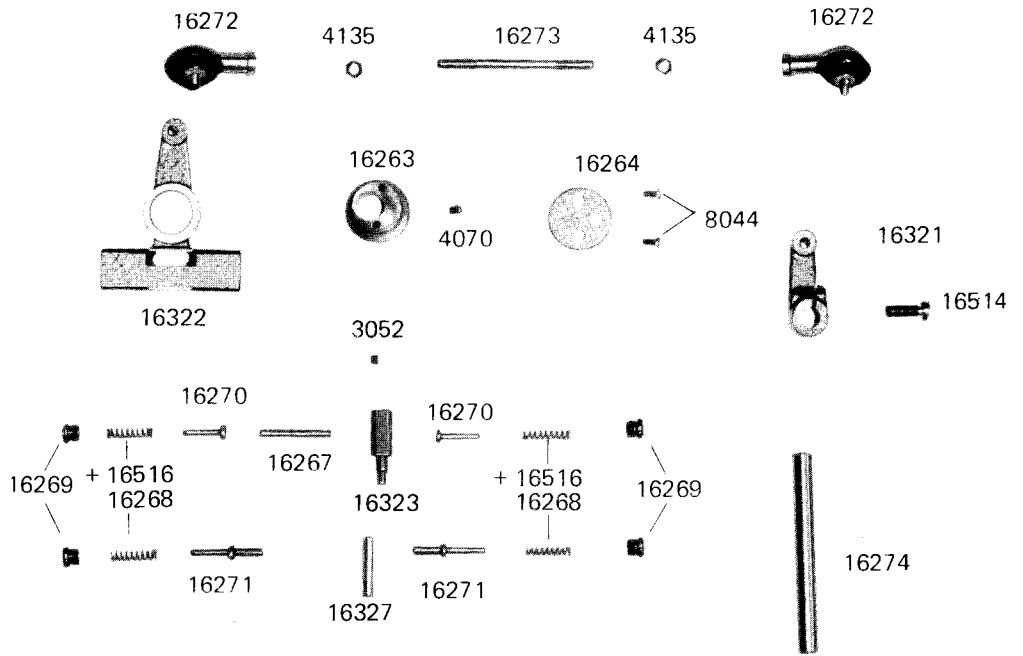

3

CHANGE OVER PARTS

* marked parts are only for Model 327R
+ marked parts are only for Model 328RB