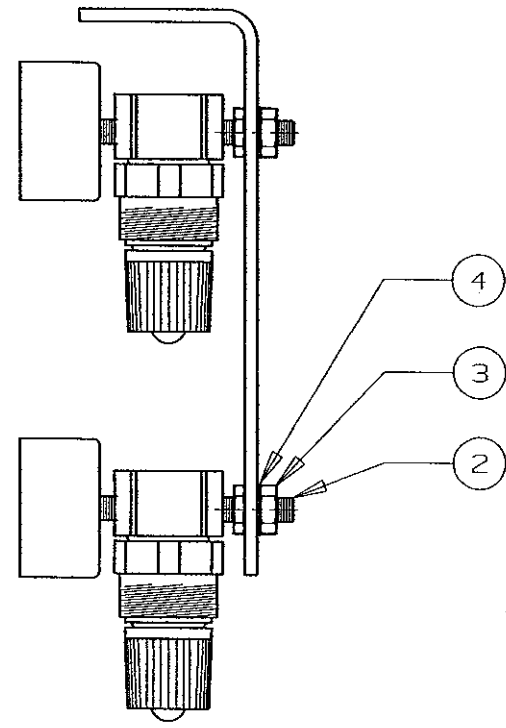

PART NUMBER

29476UE

For 29480 BBB

9	1	29476TE	PRESSER BAR ASSY.
8	1	29476UD	PULLER BAR ASSY.
7	1	35833R	CLAMP COLLAR
6	1	35833S	CLAMP COLLAR
5	1	35886H	WASHER
4	1	35886J	WASHER
3	6	35886M	WASHER
2	1	671A254	ADAPTER, PULLER BAR
1	1	671A256A	ADAPTER, PRESSER BAR
DET	AMT	PART NUMBER	DESCRIPTION

Union Special PL1447

Air line connections for treadle rod switch & air cylinders for roller & presser foot

Second Edition Copyright February 1996 by Union Special Corporation Rights Reserved In All Countries Printed in U.S.A.

DET	AMT	PART NUMBER	DESCRIPTION
6	2	GR-671D10	GAUGE
5	2	671D9	REGULATOR
4	2	652B20	WASHER
3	2	11635B	NUT
2	2	671C16	MOUNTING STUD
1	1	99683CC	MOUNT BRACKET
MATERIAL			