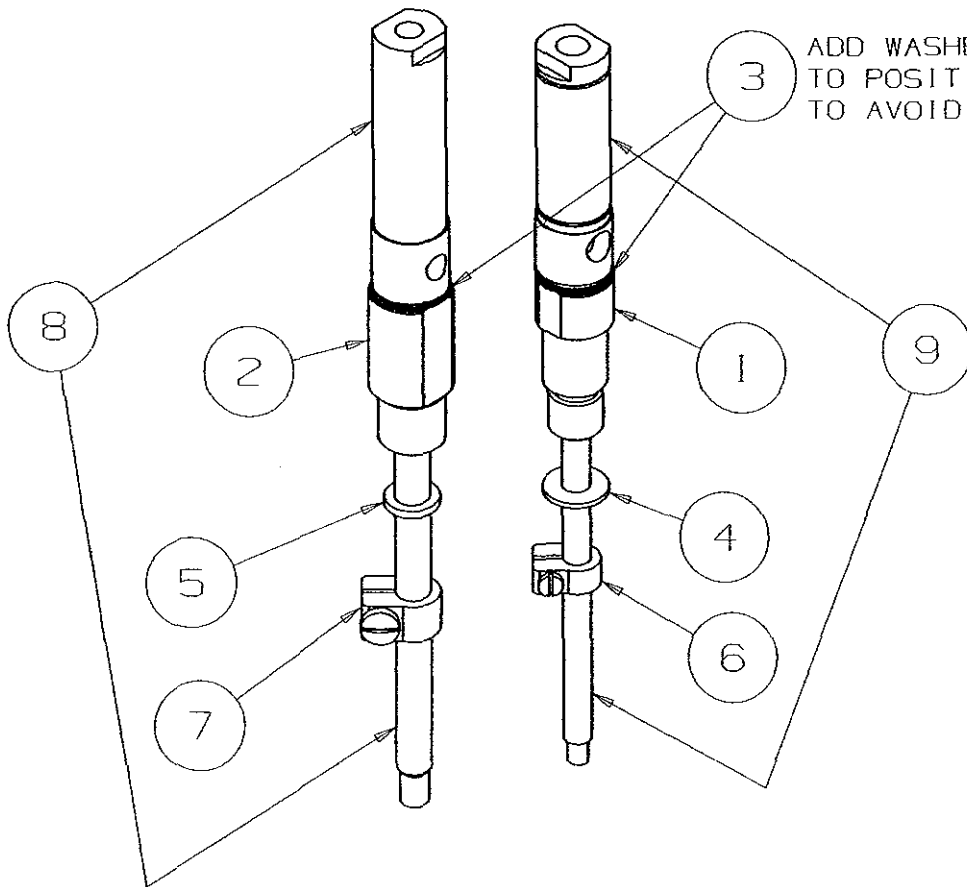

PART NUMBER

29476UE

For 29480 BBB

9	1	29476TE	PRESSER BAR ASSY.
8	1	29476UD	PULLER BAR ASSY.
7	1	35833R	CLAMP COLLAR
6	1	35833S	CLAMP COLLAR
5	1	35886H	WASHER
4	1	35886J	WASHER
3	6	35886M	WASHER
2	1	671A254	ADAPTER, PULLER BAR
1	1	671A256A	ADAPTER, PRESSER BAR
DET	AMT	PART NUMBER	DESCRIPTION

Union Special PL1447

Air line connections for treadle rod switch & air cylinders for roller & presser foot

Second Edition Copyright February 1996 by Union Special Corporation Rights Reserved In All Countries Printed in U.S.A.

DET	AMT	PART NUMBER	DESCRIPTION
6	2	GR-671D10	GAUGE
5	2	671D9	REGULATOR
4	2	652B20	WASHER
3	2	11635B	NUT
2	2	671C16	MOUNTING STUD
1	1	99683CC	MOUNT BRACKET
MATERIAL			