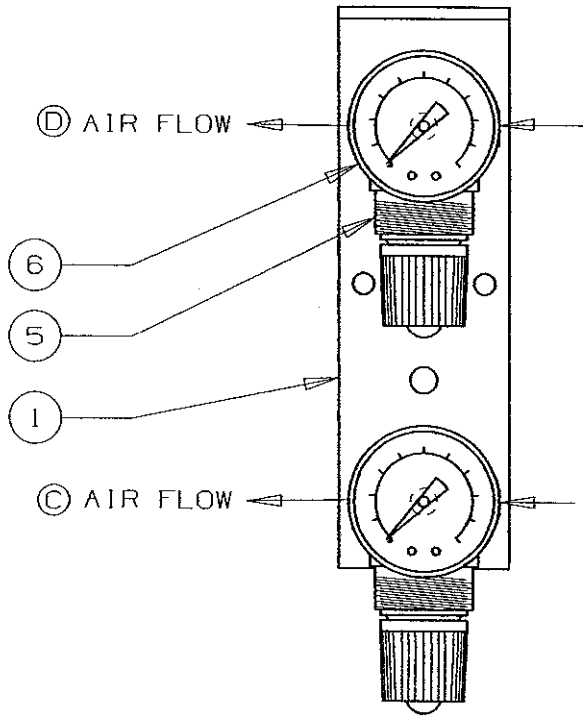

PART NUMBER

29476UE

For 29480 BBB

9	1	29476TE	PRESSER BAR ASSY.
8	1	29476UD	PULLER BAR ASSY.
7	1	35833R	CLAMP COLLAR
6	1	35833S	CLAMP COLLAR
5	1	35886H	WASHER
4	1	35886J	WASHER
3	6	35886M	WASHER
2	1	671A254	ADAPTER, PULLER BAR
1	1	671A256A	ADAPTER, PRESSER BAR
DET	AMT	PART NUMBER	DESCRIPTION

Union Special PL1447

Air line connections for treadle rod switch & air cylinders for roller & presser foot

Second Edition Copyright February 1996 by Union Special Corporation Rights Reserved In All Countries Printed in U.S.A.

DET	AMT	PART NUMBER	DESCRIPTION
6	2	GR-671D10	GAUGE
5	2	671D9	REGULATOR
4	2	652B20	WASHER
3	2	11635B	NUT
2	2	671C16	MOUNTING STUD
1	1	99683CC	MOUNT BRACKET
MATERIAL			