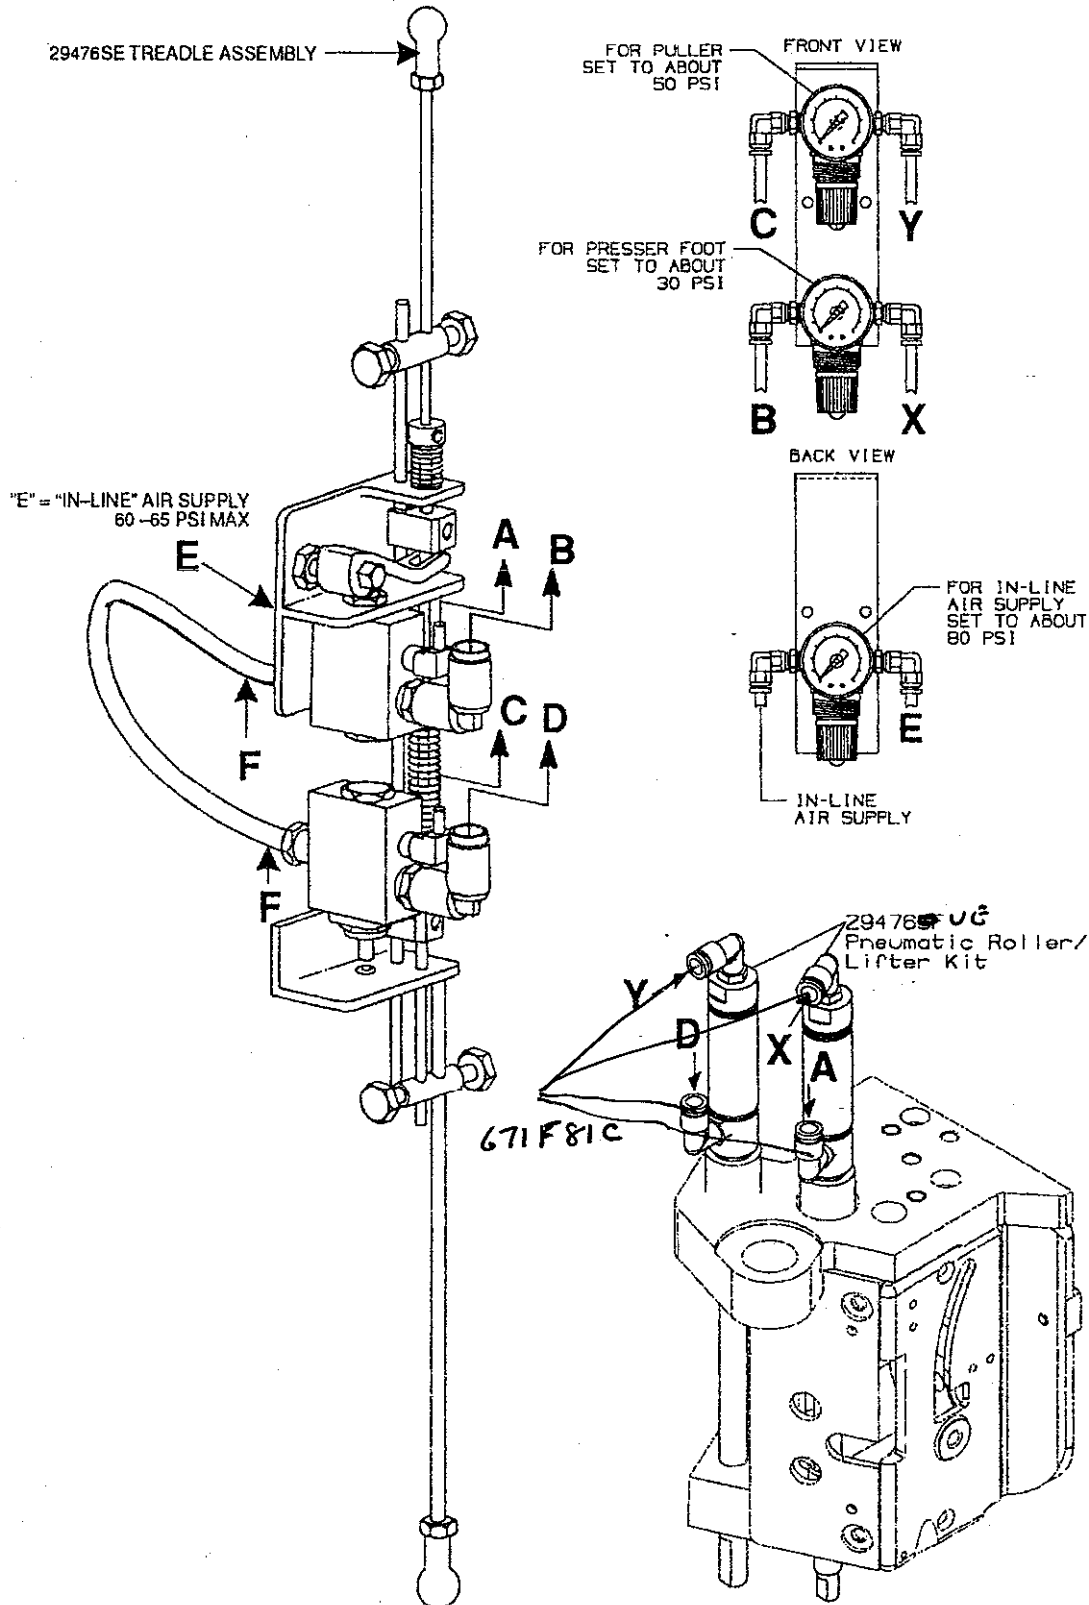

PART NUMBER

29476UE

For 29480 BBB

9	1	29476TE	PRESSER BAR ASSY.
8	1	29476UD	PULLER BAR ASSY.
7	1	35833R	CLAMP COLLAR
6	1	35833S	CLAMP COLLAR
5	1	35886H	WASHER
4	1	35886J	WASHER
3	6	35886M	WASHER
2	1	671A254	ADAPTER, PULLER BAR
1	1	671A256A	ADAPTER, PRESSER BAR
DET	AMT	PART NUMBER	DESCRIPTION

Union Special PL1447

Air line connections for treadle rod switch & air cylinders for roller & presser foot

Second Edition Copyright February 1996 by Union Special Corporation Rights Reserved In All Countries Printed in U.S.A.

DET	AMT	PART NUMBER	DESCRIPTION
6	2	GR-671D10	GAUGE
5	2	671D9	REGULATOR
4	2	652B20	WASHER
3	2	11635B	NUT
2	2	671C16	MOUNTING STUD
1	1	99683CC	MOUNT BRACKET
MATERIAL			