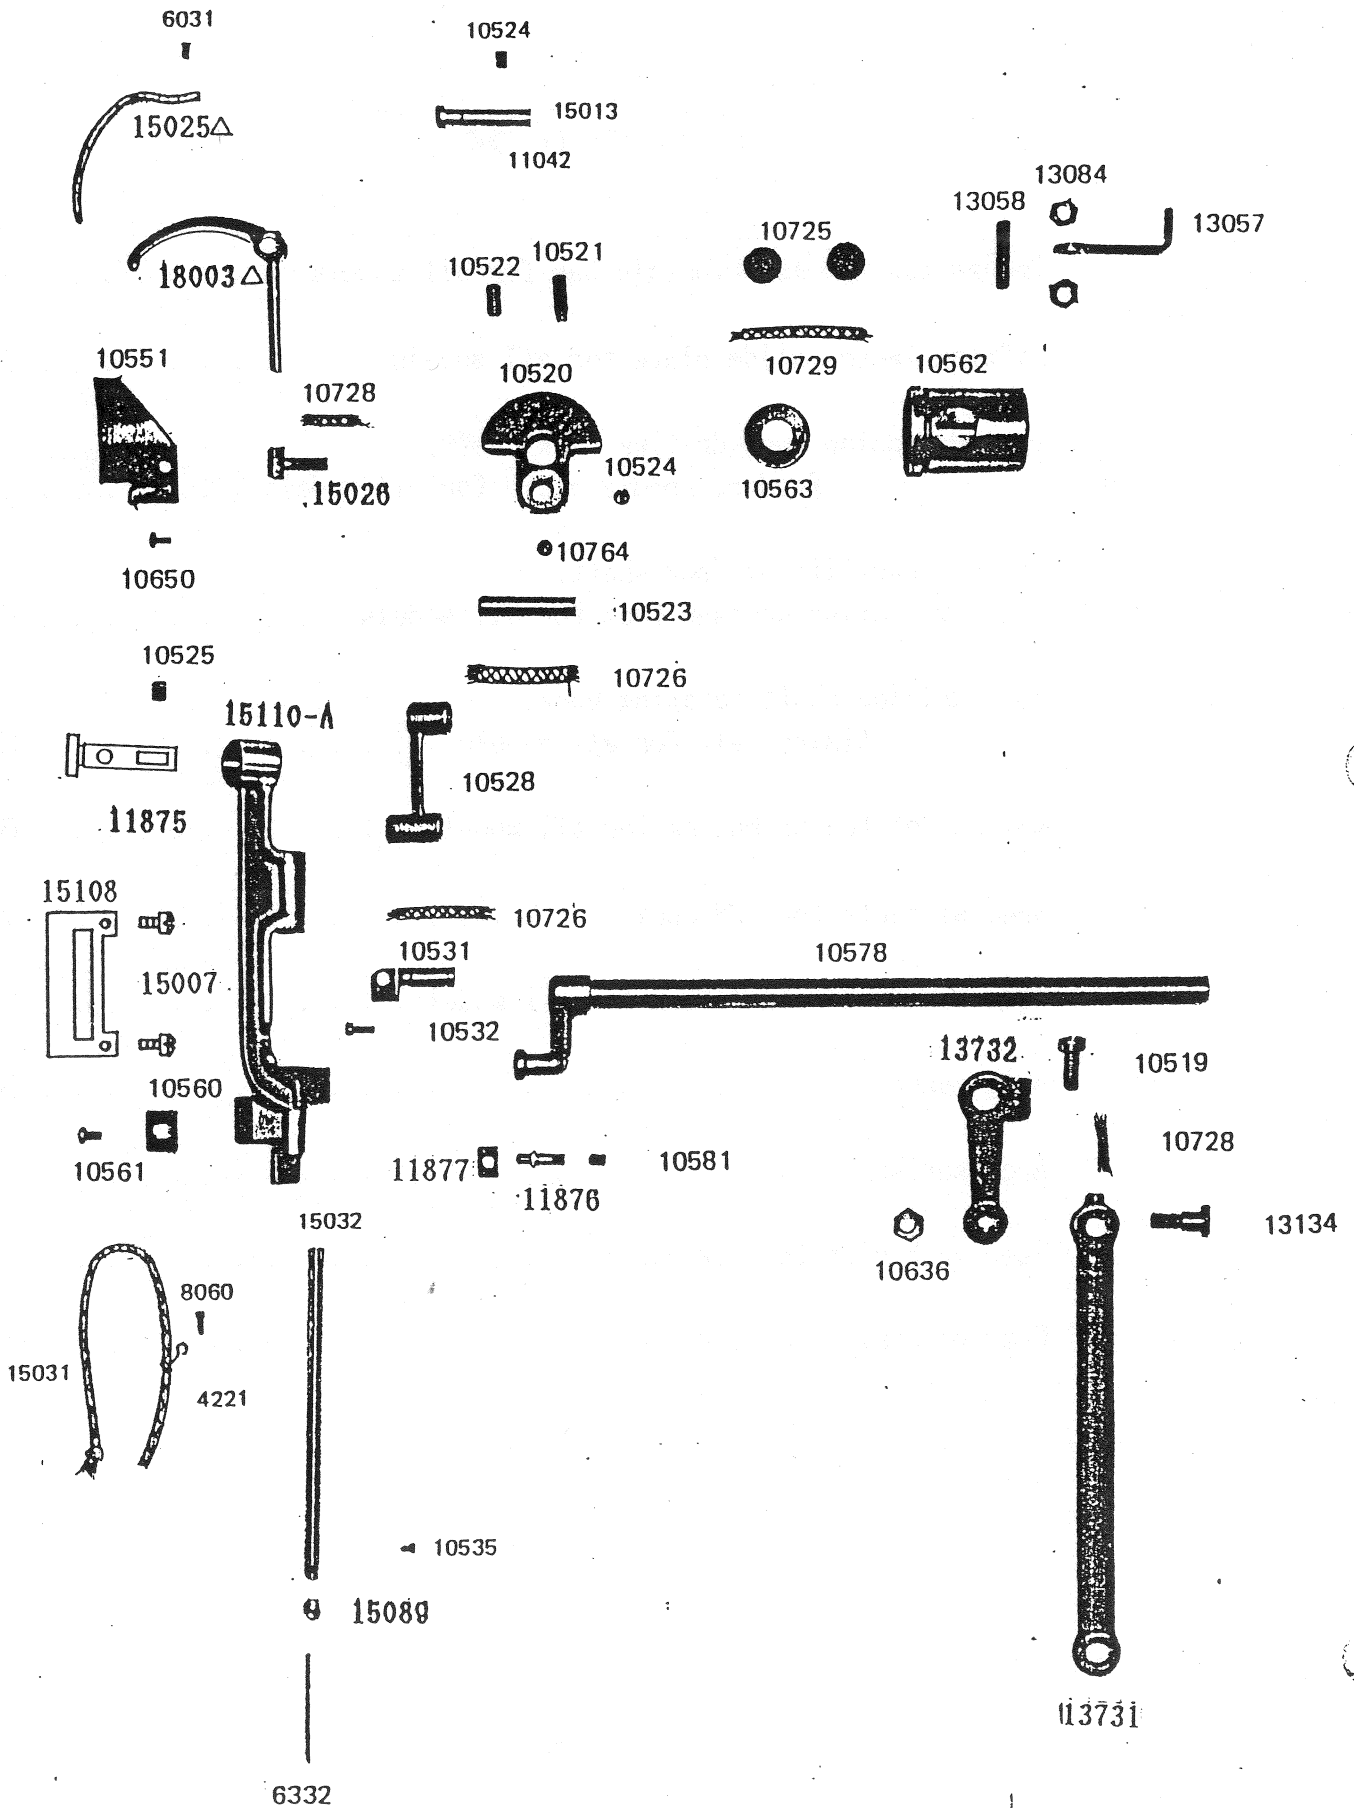

CONSEW *Since 1898* ®

MODEL 287RB

PARTS BOOK

I N D E X

Thread take up lever,needle bar for all models.	1
Lifting lever, slide plate for all models	2
Thread tension,feed driving rock shaft, feeder, needle plate for all models	3
Presser bar,lifting rock shaft, vibrating presser foot for all models	4
Hook driving shaft,rotating hook, timing belt for all models	5
Reverse stitch mechanism for all models	6
Special parts for LCW-8BLV.	7
Face plate,oil regulation for all models.	8
Belt guard.	9
Accessories	10
Feed mechanism for LCW-8BL-1.	12
Feed mechanism for LCW-8BLV-1	13

天秤・針棒関係

1

△印は、88LV, 88LV-1には不要

T 10712

13058-A

13059

11156

10705