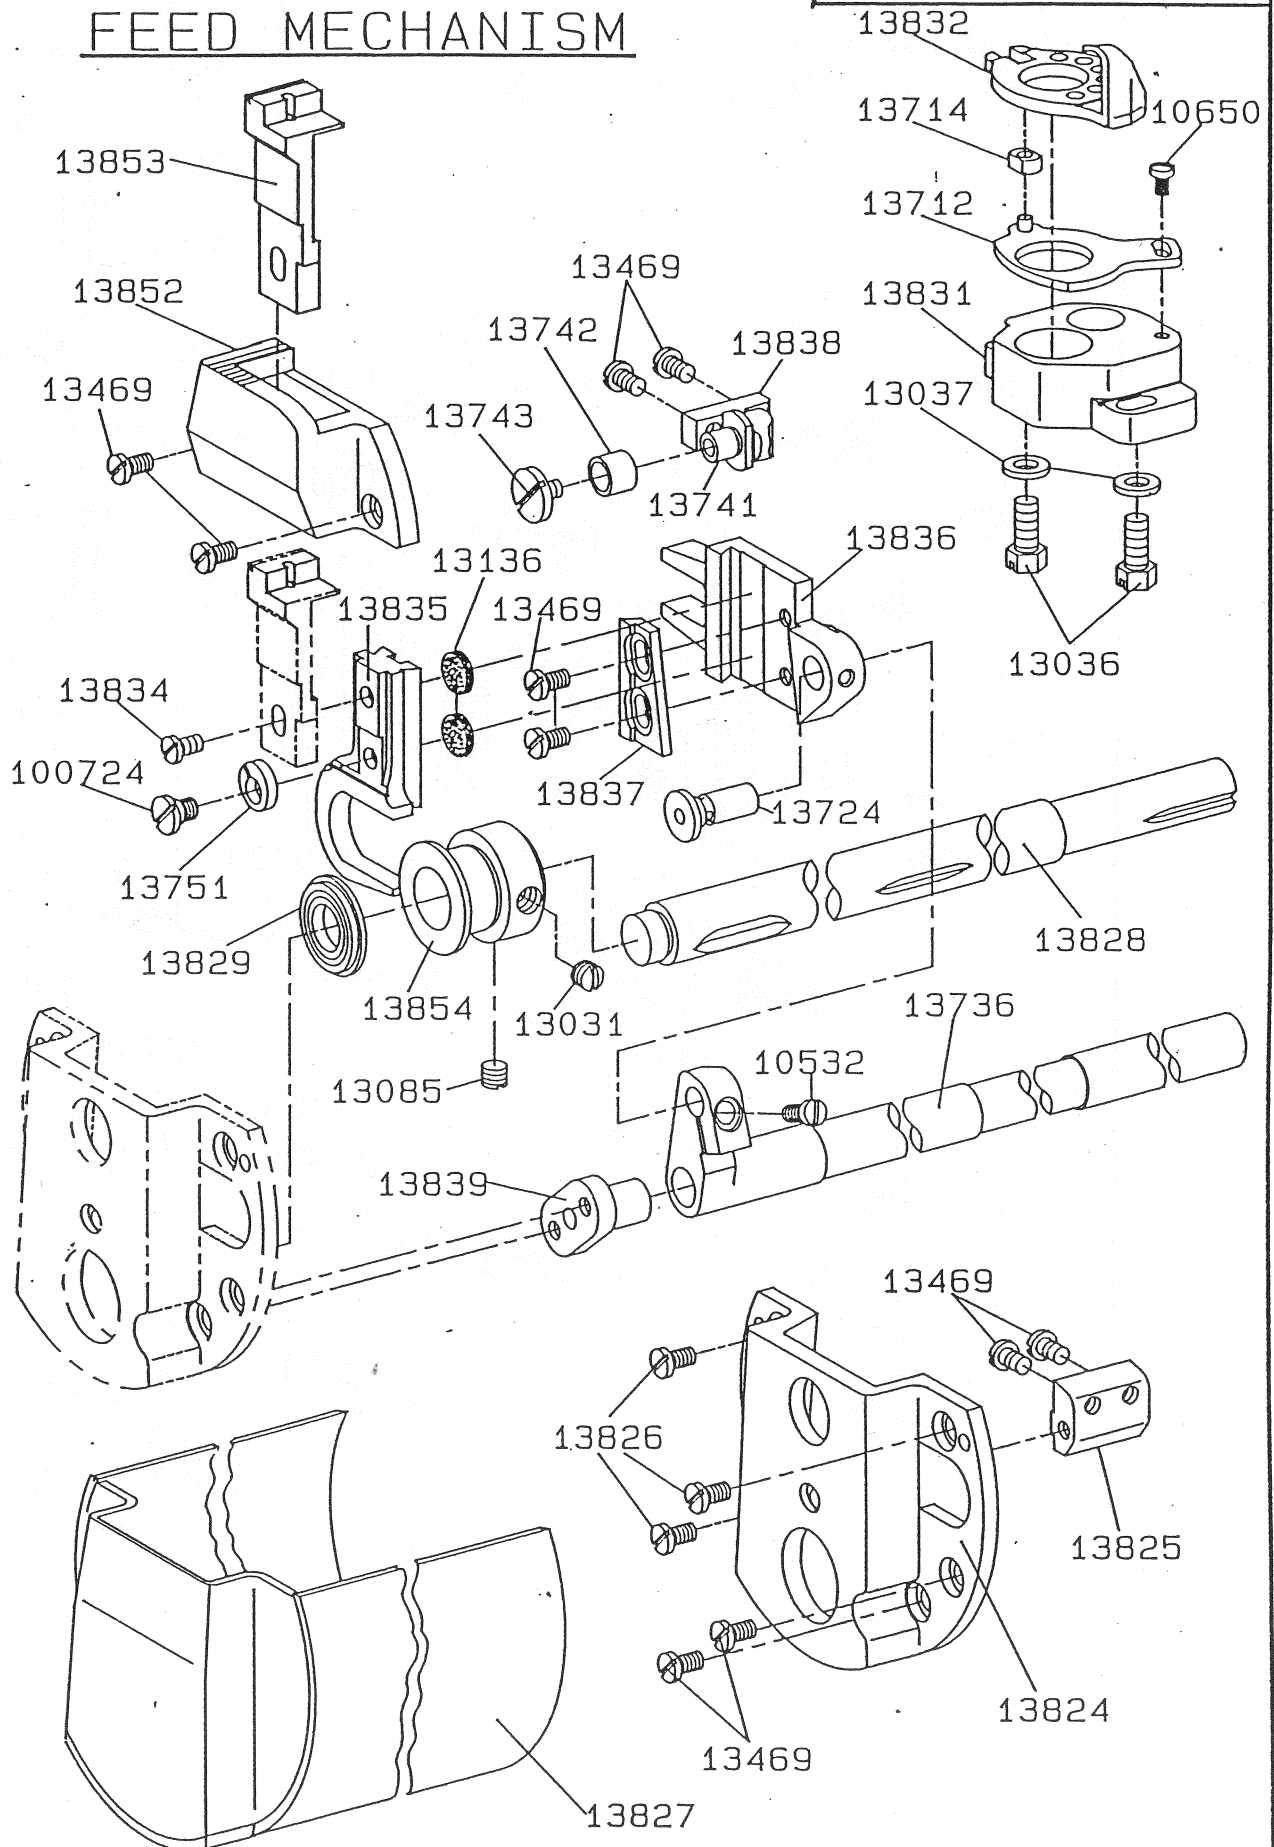

LCW-8BLV-1 FEED MECHANISM

LCW-8BLV-1