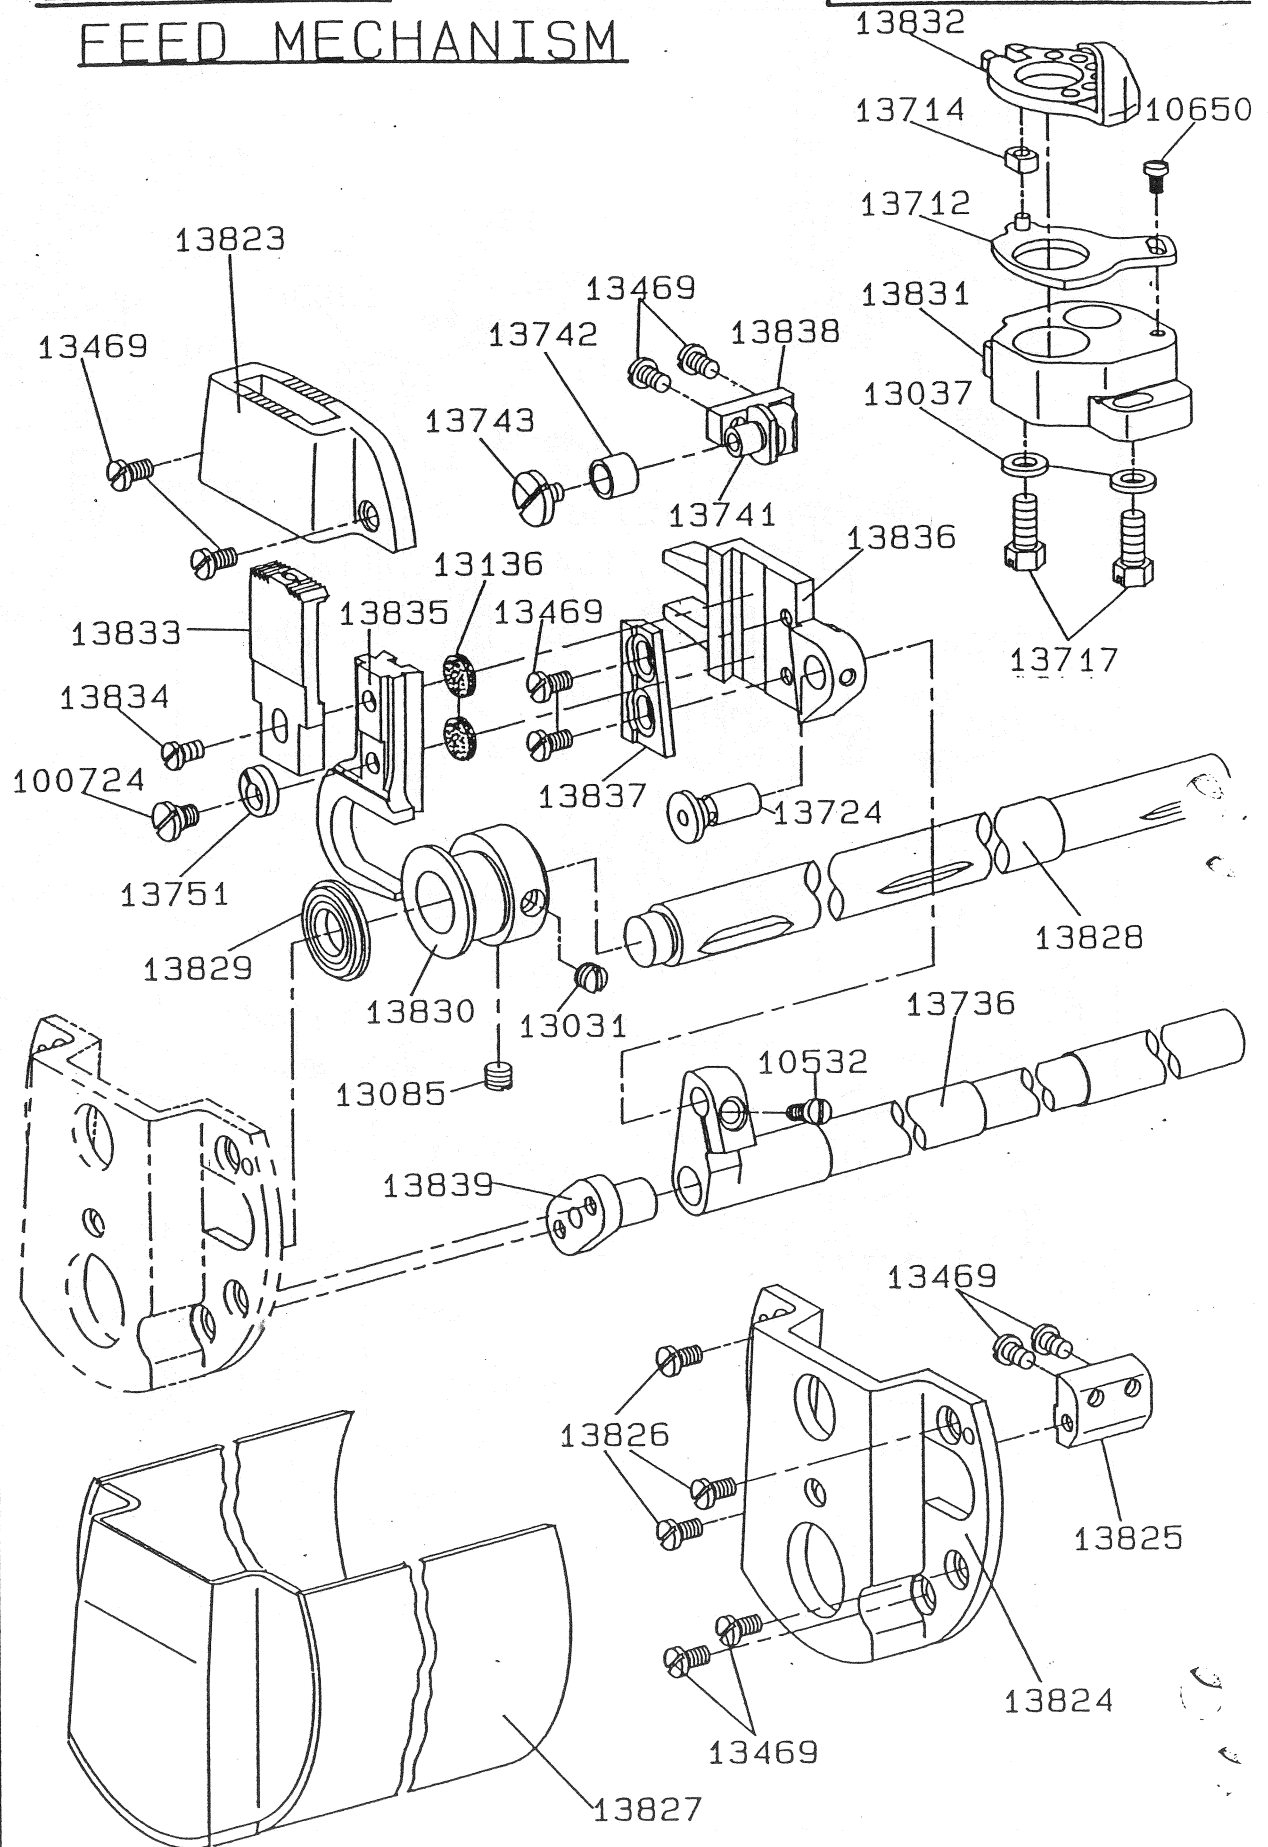

LCW-8BL-1

FEED MECHANISM

LCW-8BL-1