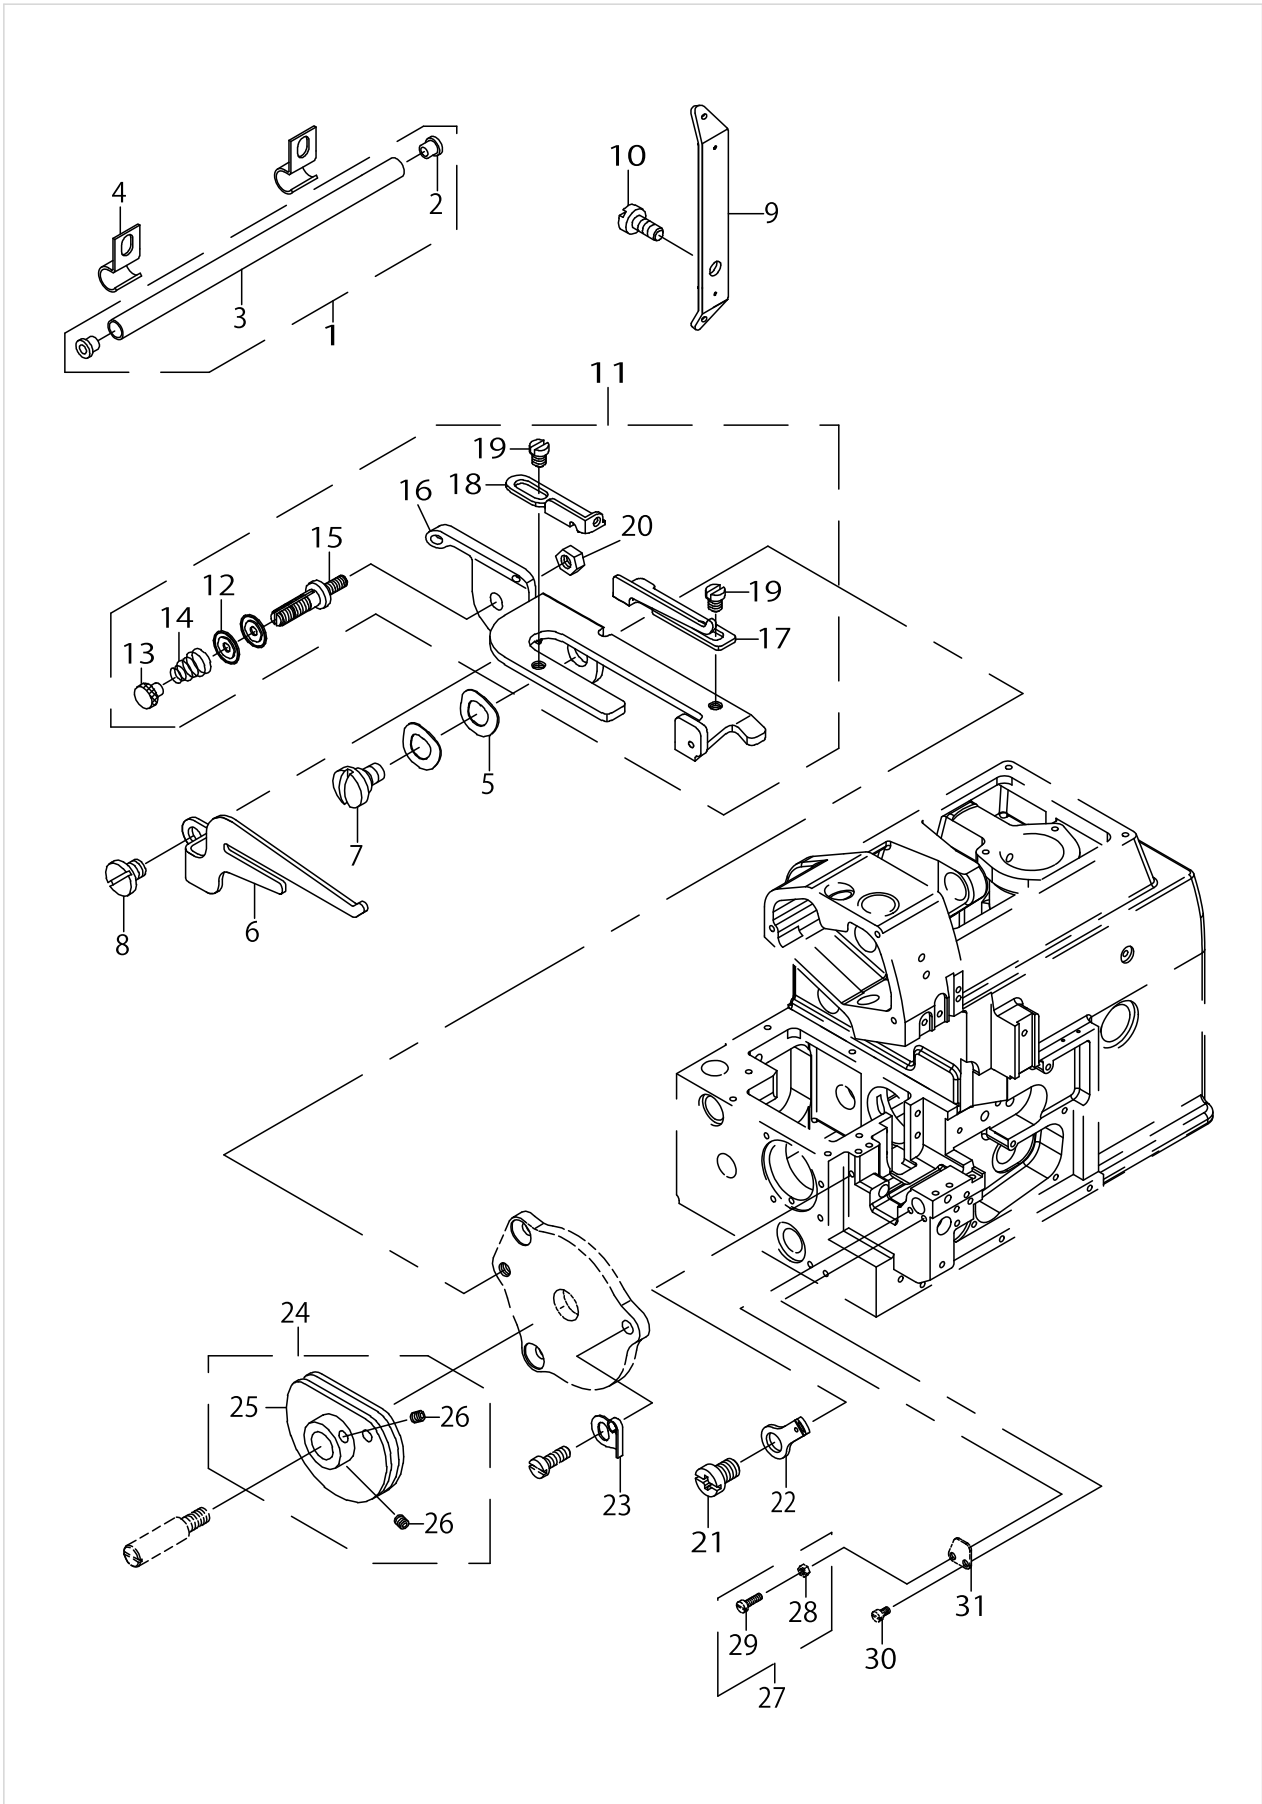

CHAIN LOOPER COMPONENTS (2)

CHAIN LOOPER COMPONENTS (2)

No.	Parts No.	Parts name	Remarks	Level	Cons	Qty
1	70000397	DUCT COMB.				1
2	70000172	PLUG		*		2
3	70000396	DUCT		*		1
4	70000398	FIXED PLATE				2
5	70000359	WASHER				2
6	70000387	THREAD GUIDE PLATE				1
7	70000519	E_SCREW				1
8	70000576	M_SCREW				1
9	70000384	THREAD CROSSING				1
10	70000513	E_SCREW				1
11	70000391	THREAD TAKE-UP DEVICE				1
12	70000392	THREAD GRIP		*		2
13	70000393	THREAD TENSION KNOB		*		1
14	70000394	SPRING		*		1
15	70000395	THREAD TENSION SHAFT		*		1
16	70000388	BRACKET		*		1
17	70000389	THREAD GUIDE PLATE		*		1
18	70000390	THREAD GUIDE PLATE		*		1
19	70000571	M_SCREW		*		2
20	70000452	NUT		*		1
21	70000557	E_SCREW				1
22	70000383	THREAD GUIDE PLATE				1
23	70000448	SPRING PLATE				1
24	70000386	THREAD TENSION CAM				1
25	70000385	THREAD TENSION CAM		*		1
26	70000498	E_SCREW		*		2
27	70000453	NUT				1
28	70000452	NUT		*		1
29	70000563	E_SCREW		*		1
30	70000518	E_SCREW				1
31	70000610	FIXED PLATE				1