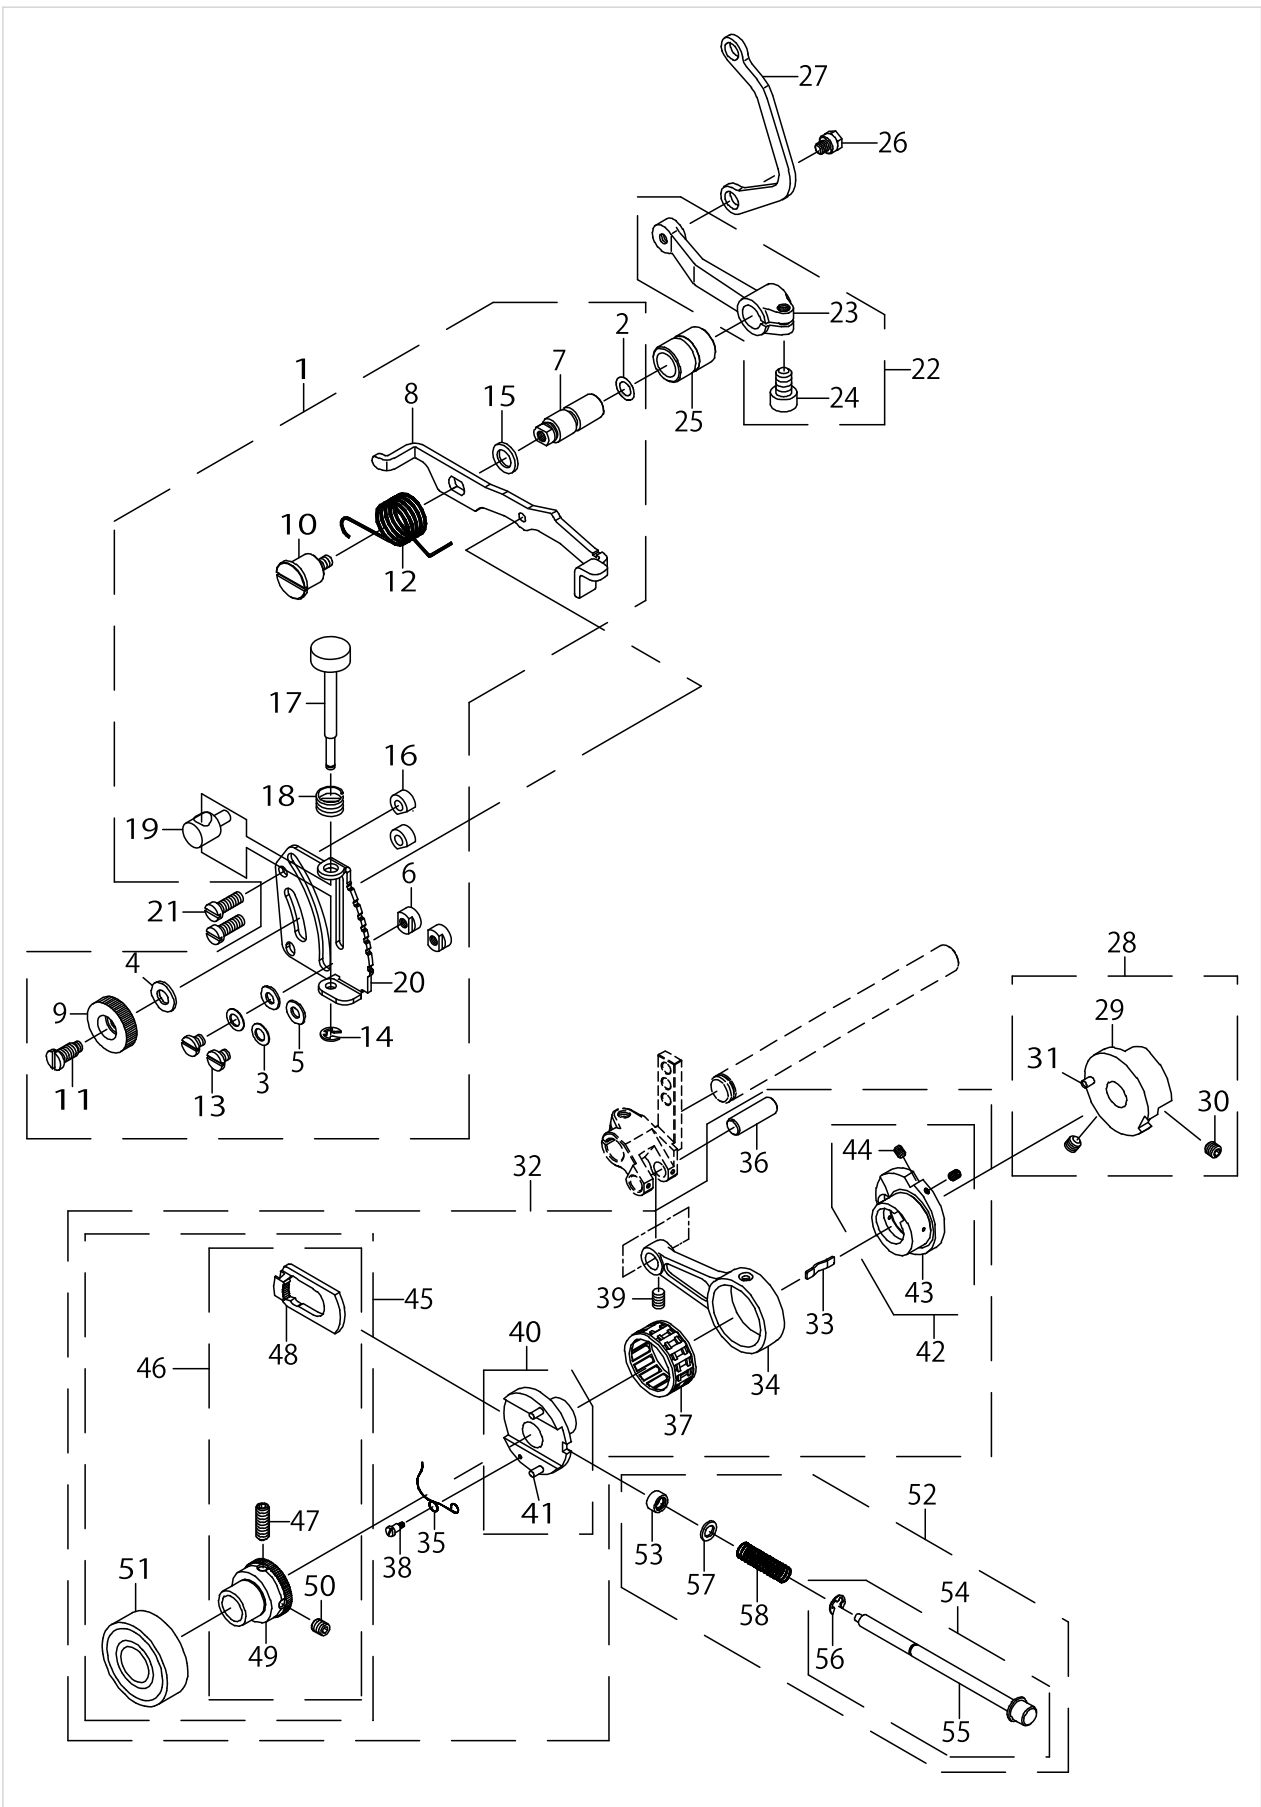

FEED MECHANISM COMPONENTS (1)

FEED MECHANISM COMPONENTS (1)

No.	Parts No.	Parts name	Remarks	Level	Cons	Qty
1	40159707	FEED DOG SEAT COMB.				1
2	70000140	O-RING		*		1
3	70000344	GASKET		*		2
4	70000345	WASHER		*		1
5	70000349	WASHER		*		2
6	70000372	FIXED BLOCK		*		2
7	70000373	ADJUSTING SEAT		*		1
8	70000379	ADJUSTING PLATE		*		1
9	70000450	NUT		*		1
10	70000495	SCREW		*		1
11	70000542	E_SCREW		*		1
12	70000601	SPRING		*		1
13	70000512	E_SCREW		*		2
14	70000131	E_CIRCLIPS		*		1
15	70000353	WASHER		*		1
16	40159702	SPACER		*		2
17	40159703	ADJUSTING SCREW		*		1
18	40159704	SPRING		*		1
19	40159705	BLOCK		*		1
20	40159706	FEED DOG SEAT		*		1
21	70000523	E_SCREW				2
22	70000370	DIFFERENTIAL CONNECTING ROD ASM.				1
23	70000369	DIFFERENTIAL CONNECTING ROD		*		1
24	70000590	M_SCREW		*		1
25	40159700	BUSHING				1
26	70000552	E_SCREW				1
27	40159701	CONNECTING ROD				1
28	70000276	ADJUSTING WHEEL				1
29	70000275	ADJUSTING WHEEL		*		1
30	70000582	M_SCREW		*		2
31	70000666	PIN		*		1
32	40159709	CONNECTING ROD COMB.				1
33	70000162	SPRING PLATE		*		1
34	70000277	CONNECTING ROD		*		1
35	70000602	SPRING		*		1
36	70000662	PIN		*		1
37	70000698	BEARING		*		1
38	40159708	M_SCREW		*		1
39	70000503	E_SCREW		*		1
40	70000282	ECCENTRIC		*		1
41	70000665	PIN		*		2
42	70000289	ECCENTRIC		*		1
43	70000288	ECCENTRIC		*		1
44	70000502	E_SCREW		*		2
45	70000741	ADJUSTING WHEEL COMB.		*		1
46	70000740	ADJUSTING WHEEL		*		1
47	70000583	M_SCREW		*		1