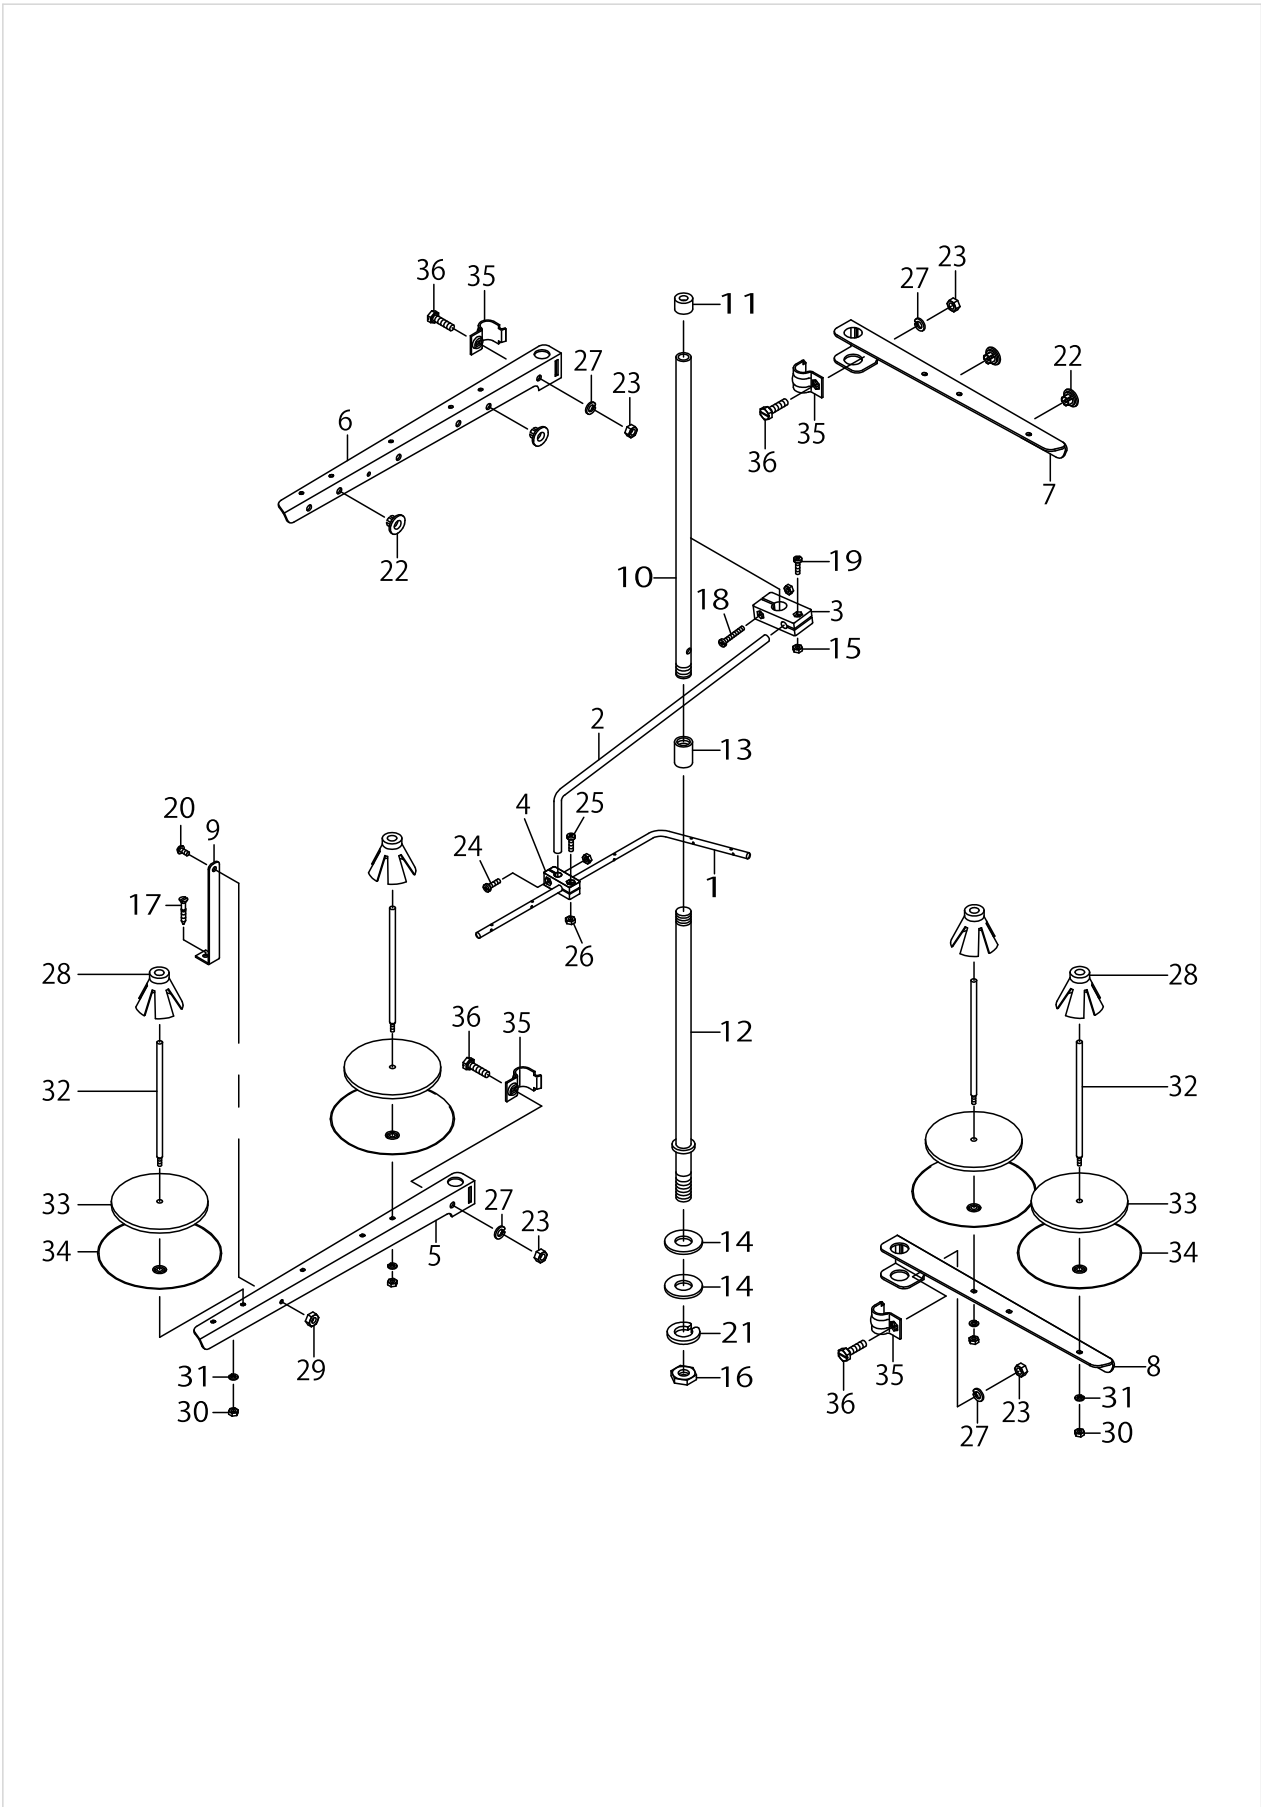

THREAD STAND COMPONENTS (FOR MO-6814D)

THREAD STAND COMPONENTS (FOR MO-6814D)

No.	Parts No.	Parts name	Remarks	Level	Cons	Qty
1	70000178	THREAD GUIDE PLATE				1
2	70000179	THREAD GUIDE BAR				1
3	70000180	FIXED SEAT				1
4	70000181	FIXED SEAT				1
5	70000182	THREAD GUIDE BAR				1
6	70000183	THREAD GUIDE BAR				1
7	70000184	THREAD GUIDE BAR				1
8	70000185	THREAD GUIDE BAR				1
9	70000186	SUPPORTER				1
10	70000188	THREAD STAND ROD				1
11	70000189	THREAD STAND COVER				1
12	70000190	THREAD STAND ROD				1
13	70000192	CONNECTING LOOP				1
14	70000354	WASHER				2
15	70000454	NUT				2
16	70000455	NUT				1
17	70000547	E_SCREW				1
18	70000579	M_SCREW				1
19	70000580	M_SCREW				1
20	70000581	M_SCREW				1
21	70000618	WASHER				1
22	70000219	PLUG				4
23	70000456	NUT				4
24	70000580	M_SCREW				1
25	70000580	M_SCREW				1
26	70000454	NUT				2
27	70000611	WASHER				4
28	70000218	THREAD STEADY BALL SEAT				4
29	70000454	NUT				1
30	70000454	NUT				4
31	70000615	WASHER				4
32	70000217	CONNECTING LOOP				4
33	70000216	SPONGY CUSHION				4
34	70000215	COILING SEAT				4
35	70000191	FIXED PLATE				4
36	70000589	M_SCREW				4