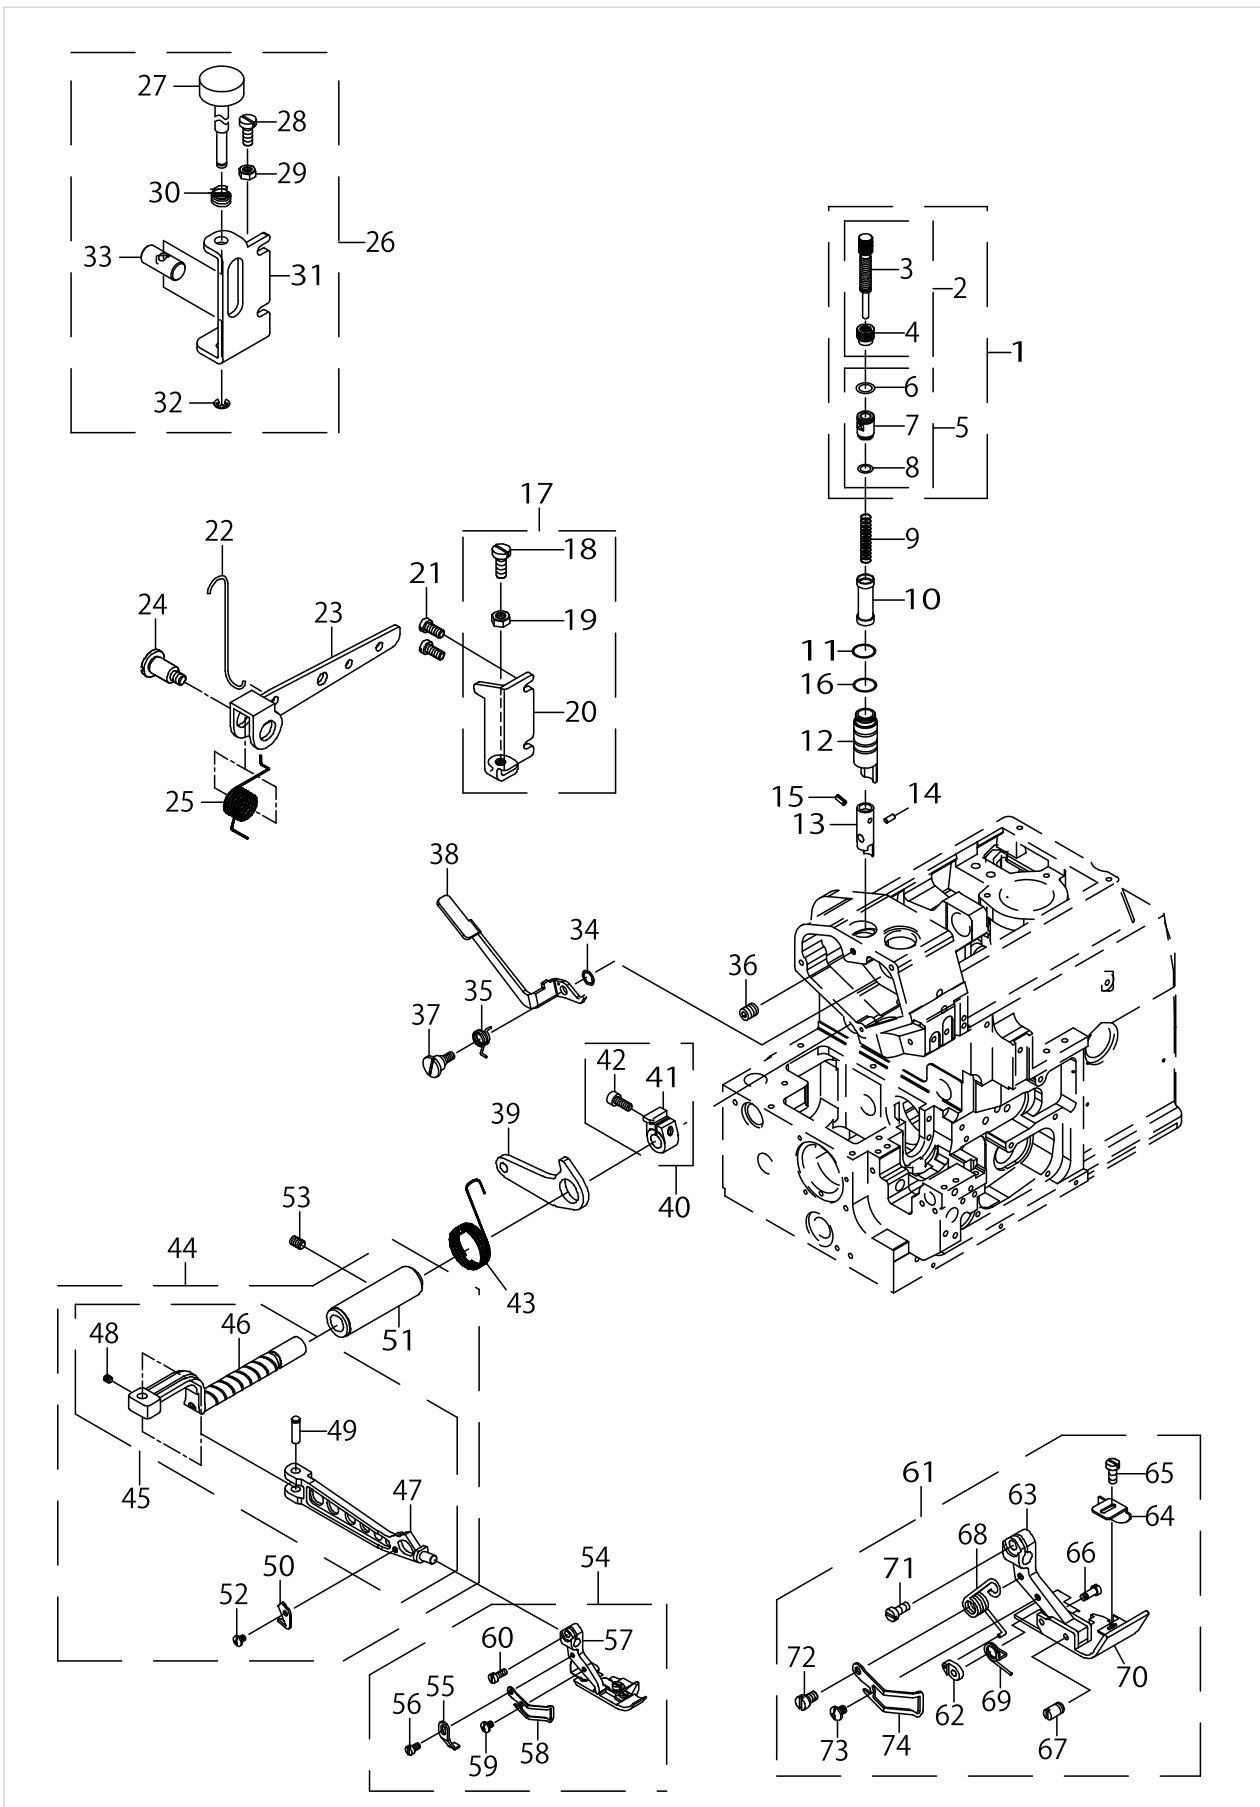

PRESSER FOOT COMPONENTS

PRESSER FOOT COMPONENTS

No.	Parts No.	Parts name	Remarks	Level	Cons	Qty
1	40159745	SCREW ROD COMB.				1
2	40159746	SCREW ROD COMB.		*		1
3	40159741	SCREW ROD		*		1
4	40159742	NUT		*		1
5	40159744	FIXED BUTTON		*		1
6	70000141	O-RING		*		1
7	40159743	FIXED BUTTON		*		1
8	70000142	O-RING		*		1
9	70000608	SPRING				1
10	40159753	THIMBLE				1
11	70000142	O-RING				1
12	40170670	PRESSER FOOT ARM				1
13	70000309	SLIDER				1
14	70000664	SHAFT				1
15	70000669	PIN				1
16	70000141	O-RING				1
17	70000293	SUPPORTER				1
18	70000584	M_SCREW		*		1
19	70000458	NUT		*		1
20	70000292	STOPPER		*		1
21	70000515	E_SCREW				2
22	70000294	HOOK BAR				1
23	70000295	PRESSER FOOT ARM				1
24	70000592	M_SCREW				1
25	70000604	SPRING				1
26	40159749	SUPPORTER	OPTIONAL PARTS			1
27	40159703	ADJUSTING SCREW		*		1
28	70000584	M_SCREW		*		1
29	70000458	NUT		*		1
30	40159704	SPRING		*		1
31	40159748	STOPPER		*		1
32	70000131	E_CIRCLIPS		*		1
33	40159750	BLOCK		*		1
34	70000355	WASHER				1
35	40159754	SPRING				1
36	70000522	E_SCREW				1
37	70000528	E_SCREW				1
38	40159752	LEVER				1
39	70000291	DRAG LINK				1
40	70000302	COLLAR				1
41	70000301	COLLAR		*		1
42	40159751	M_SCREW		*		1
43	70000605	SPRING				1
44	70000298	PRESSER FOOT SEAT COMB.				1
45	70000300	PRESSER BAR COMB.		*		1
46	70000274	PRESSER FOOT LIFTING LEVER		*		1
47	70000297	PRESSER FOOT ARM		*		1