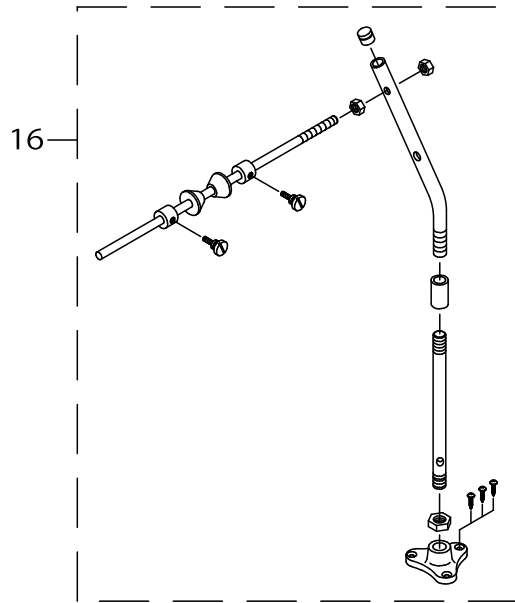

ACCESSORIES PARTS COMPONENTS

ACCESSORIES PARTS COMPONENTS

No.	Parts No.	Parts name	Remarks	Level	Cons	Qty
1	40159786	HEAD COVER				1
2	40159785	SEWING OIL J18(3)				1
3	70000757	FUNNEL				1
4	70000759	TWEEZERS				1
5	70000760	CHAIN				1
6	40159796	SPANNER COMB.				1
7	40159794	RING SPANNER		*		1
8	40159795	SPANNER		*		1
9	40171278	RING SPANNER				1
10	40159793	HEXAGONAL ROD SPANNER KEY COMB.				1
11	40159789	HEXAGONAL ROD SPANNER KEY		*		1
12	40159790	HEXAGONAL ROD SPANNER KEY		*		1
13	40159791	HEXAGONAL ROD SPANNER KEY		*		1
14	70000763	DESICCATIVE				1
15	70000758	HEXAGON SCREWDRIVER				1
16	40159792	SCREW DRIVER COMB.				1
17	40159787	SCREW DRIVER		*		1
18	40159788	SCREW DRIVER		*		1
19	70000761	TOOL BAG				1
20	70000498	E_SCREW				1
21	70000399	KNIFE				1
22	MDC270B1100	NEEDLE DCX27 #11				5
23	MDC270B0900	NEEDLE DCX27 #9	FOR 14D-24H			5
24	MDC270B1400	NEEDLE DCX27 #14	FOR 14D-44H/43D			5
25	MDC270B1600	NEEDLE DCX27 #16	FOR 16D-50H			5

TAPE INSERTION COMPONENTS

TAPE INSERTION COMPONENTS

No.	Parts No.	Parts name	Remarks	Level	Cons	Qty
1	70000908	M_SCREW				2
2	40159574	SAFETY PLATE BRACKET				1
3	40159576	WASHER				2
4	40159810	SAFETY PLATE				1
5	70000549	E_SCREW				1
6	40159645	THREAD GUIDE PLATE				1
7	40159815	TAPE GUIDE COMB.				1
8	70000908	M_SCREW		*		1
9	70000452	NUT		*		1
10	70000359	WASHER		*		1
11	40159576	WASHER		*		1
12	40159811	TAPE GUIDE		*		1
13	40159813	TAPE GUIDE		*		1
14	40159814	E_SCREW		*		1
15	40159812	TAPE GUIDE		*		1
16	70000098	TAPE HOLDER	OPTIONAL PARTS			1
17	40159817	PRESSER FOOT				1