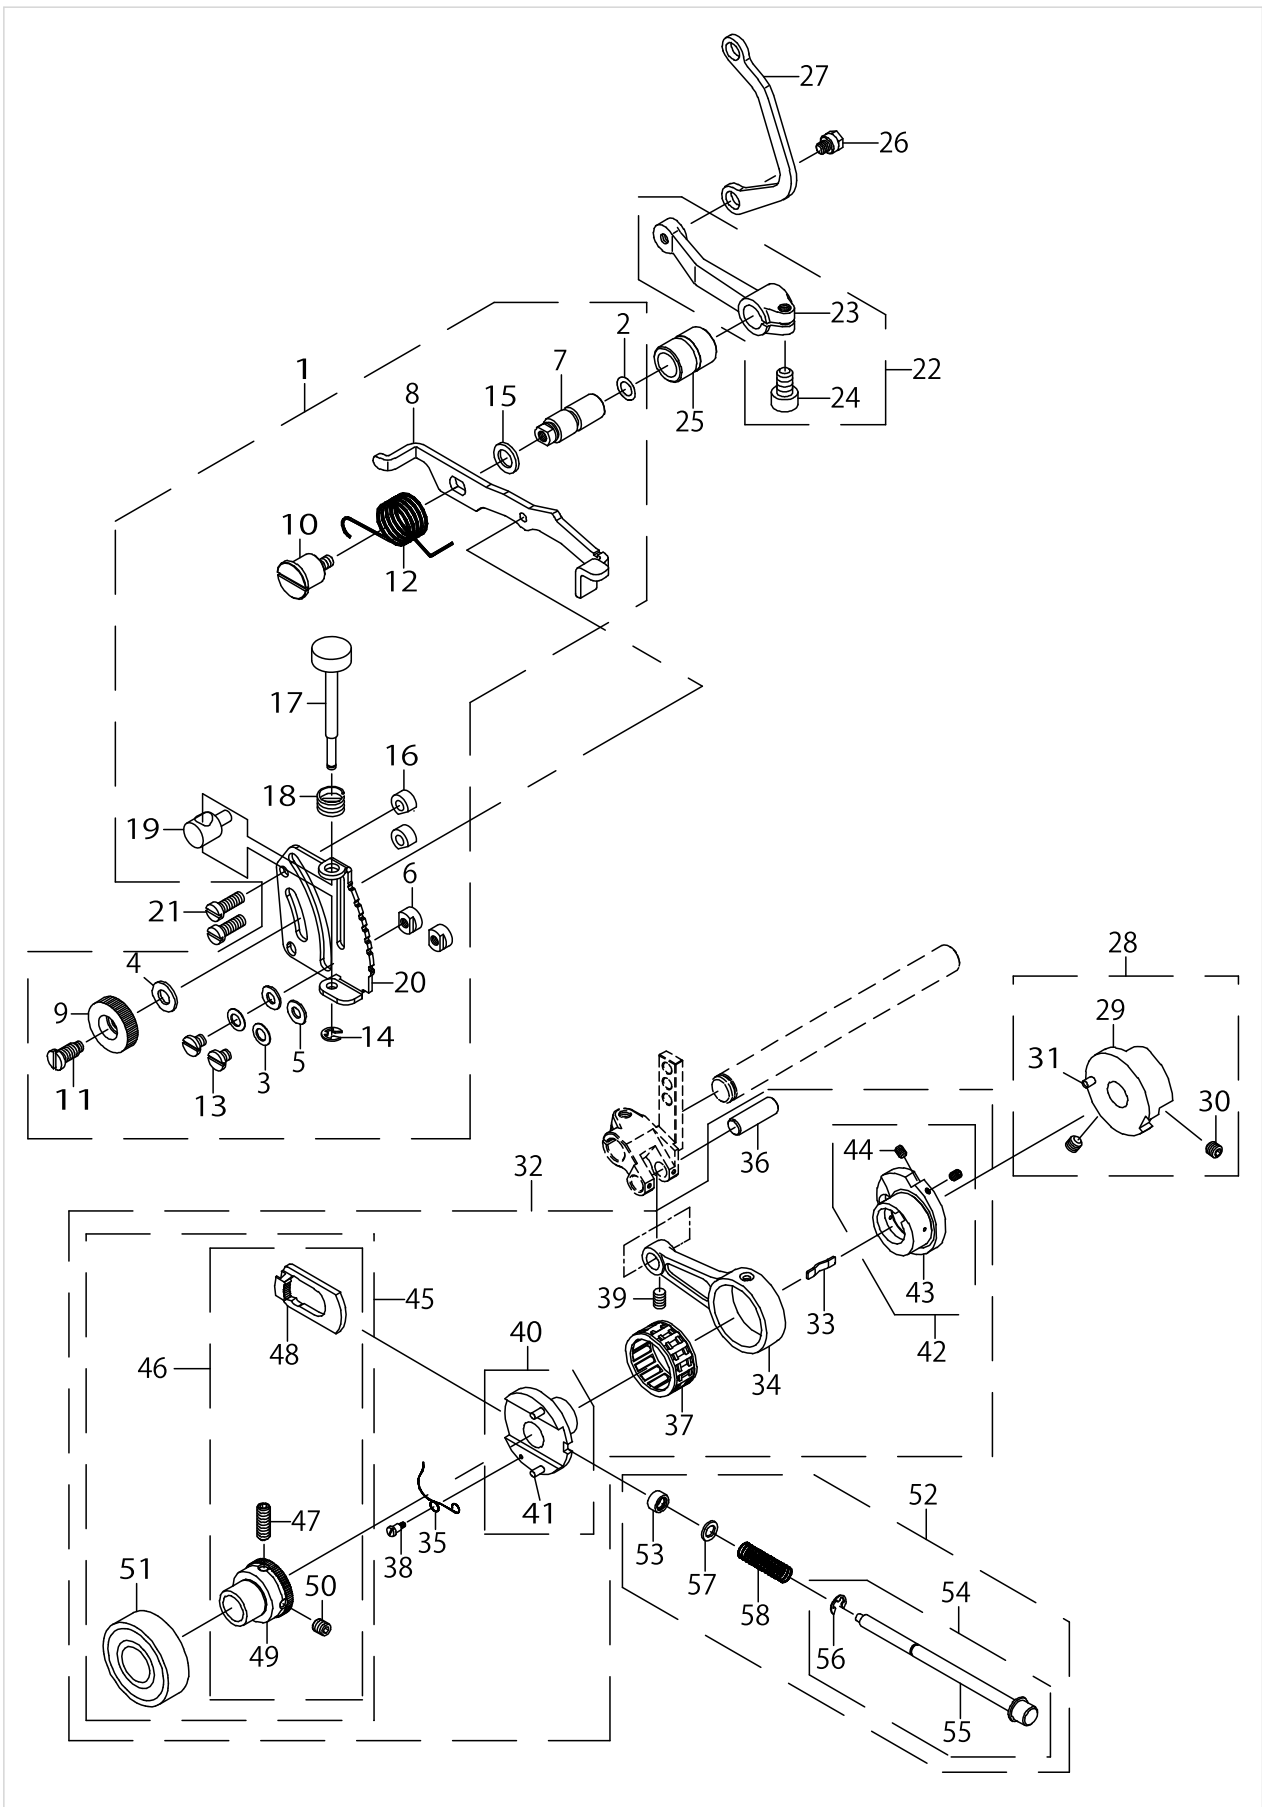

FEED MECHANISM COMPONENTS (1)

FEED MECHANISM COMPONENTS (1)

No.	Parts No.	Parts name	Remarks	Level	Cons	Qty
48	70000738	SLIDE BLOCK		*		1
49	70000739	ADJUSTING WHEEL		*		1
50	70000582	M_SCREW		*		1
51	70000694	BEARING		*		1
52	70000284	SHAFT COMB.				1
53	70000137	O-RING		*		1
54	70000286	SHAFT		*		1
55	70000283	SHAFT		*		1
56	70000131	E_CIRCLIPS		*		1
57	70000358	WASHER		*		1
58	70000600	SPRING		*		1