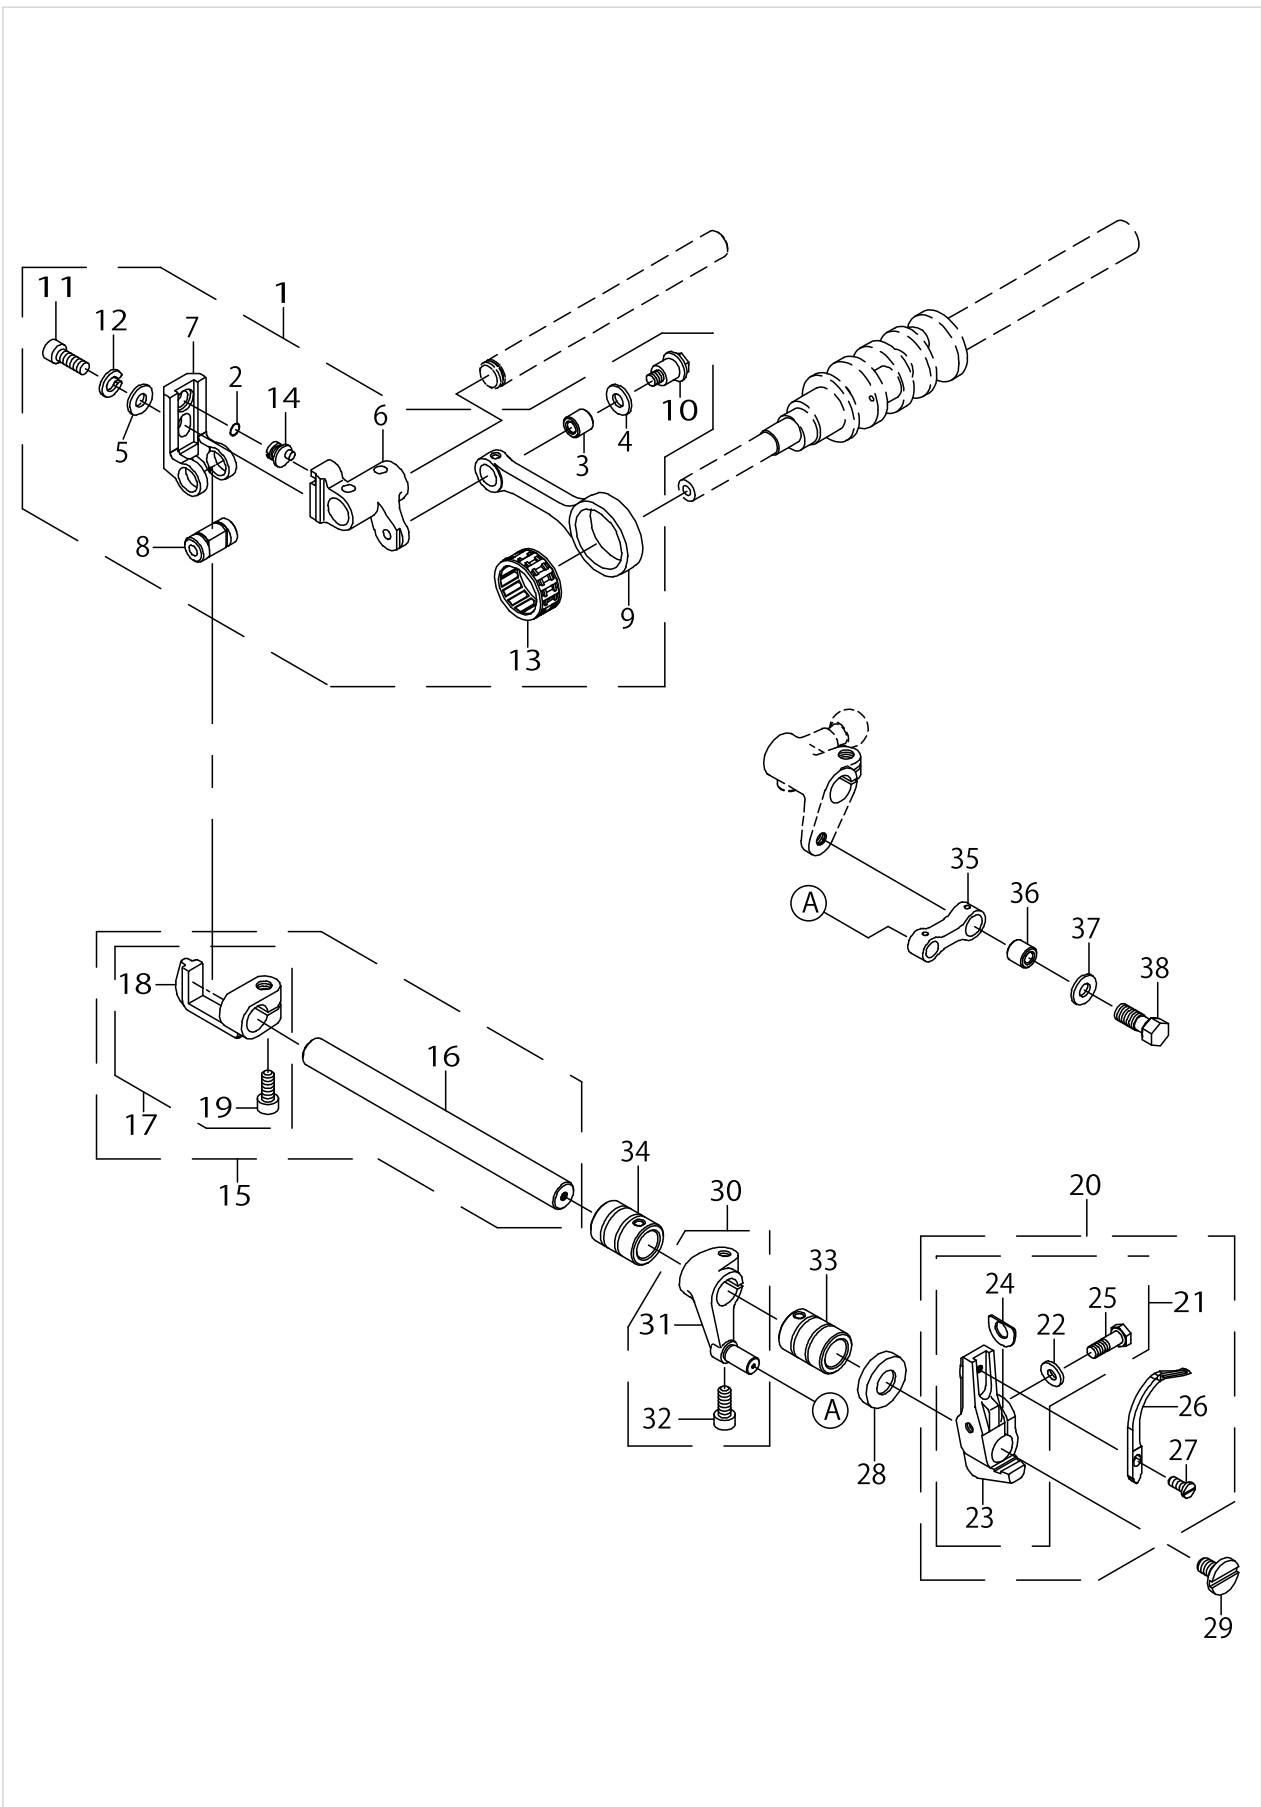

CHAIN LOOPER COMPONENTS (1)

CHAIN LOOPER COMPONENTS (1)

No.	Parts No.	Parts name	Remarks	Level	Cons	Qty
1	70000479	CONNECTING ROD COMB.				1
2	70000139	O-RING		*		1
3	70000317	BUSHING		*		1
4	70000346	GASKET		*		1
5	70000357	WASHER		*		1
6	70000463	ADJUSTING SEAT		*		1
7	70000464	ADJUSTING SEAT		*		1
8	70000467	SHAFT		*		1
9	70000478	CONNECTING ROD		*		1
10	70000514	E_SCREW		*		1
11	70000561	E_SCREW		*		1
12	70000616	WASHER		*		1
13	70000697	BEARING		*		1
14	70000703	ECCENTRIC		*		1
15	70000465	SLIDE BLOCK GUIDE				1
16	70000461	SHAFT		*		1
17	70000466	SLIDE BLOCK GUIDE		*		1
18	70000462	SLIDE BLOCK GUIDE		*		1
19	70000590	M_SCREW		*		1
20	70000475	LOOPER COMB.				1
21	70000476	LOOPER HOLDER		*		1
22	70000351	WASHER		*		1
23	70000474	LOOPER HOLDER		*		1
24	70000380	GASKET		*		1
25	70000531	E_SCREW		*		1
26	70000473	LOOPER		*		1
27	70000508	E_SCREW		*		1
28	70000270	OIL SEAL				1
29	70000525	SCREW				1
30	70000471	LOOPER CONNECTING ROD				1
31	70000470	LOOPER CONNECTING ROD		*		1
32	70000590	M_SCREW		*		1
33	70000477	BUSHING				1
34	70000410	BUSHING				1
35	70000472	CONNECTING ROD				1
36	70000317	BUSHING				1
37	70000346	GASKET				1
38	70000514	E_SCREW				1