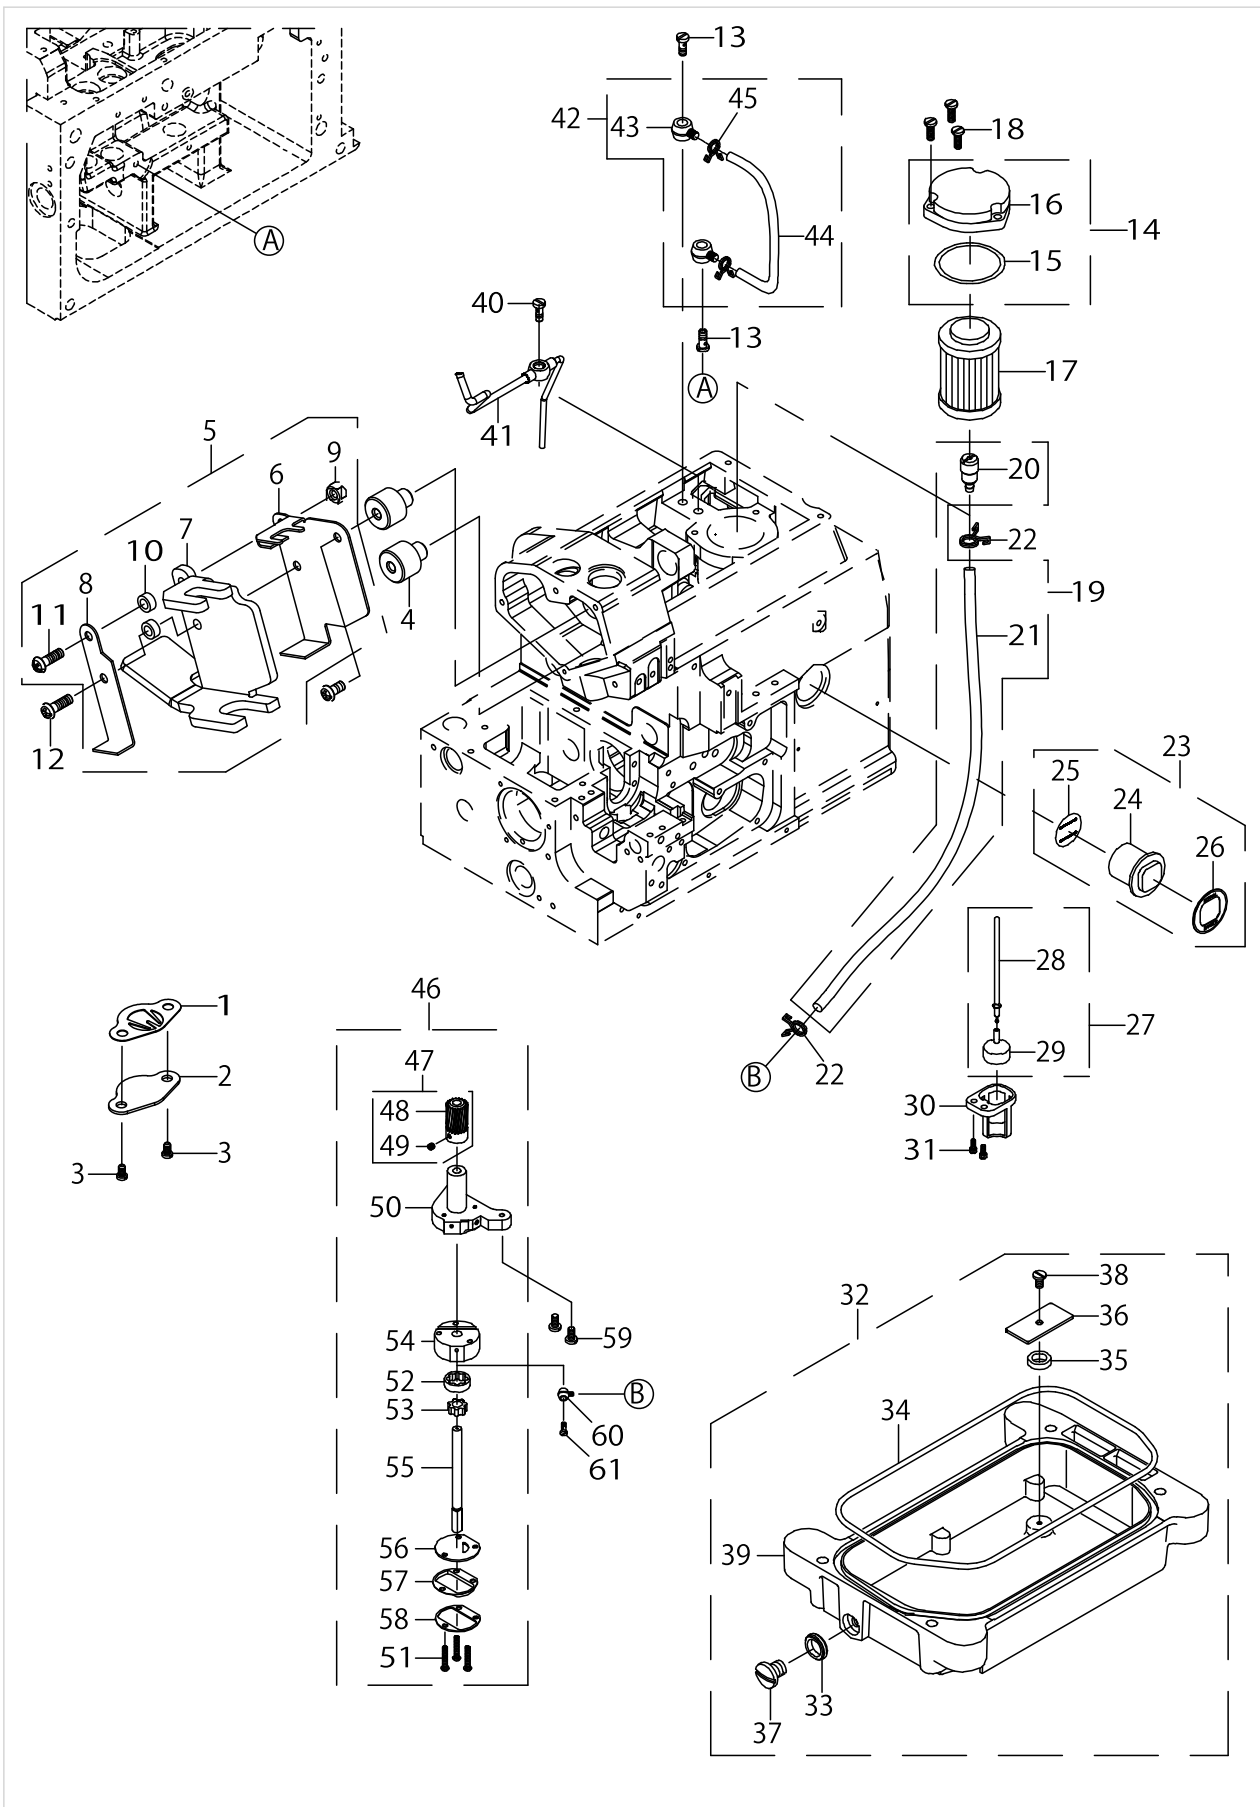

LUBRICATION MECHANISM COMPONENTS

LUBRICATION MECHANISM COMPONENTS

No.	Parts No.	Parts name	Remarks	Level	Cons	Qty
48	70000258	WORM WHEEL		*		1
49	70000582	M_SCREW		*		1
50	40167380	PUMP BODY		*		1
51	70000575	M_SCREW		*		3
52	70000148	GEAR		*		1
53	40159765	GEAR		*		1
54	40167372	PUMP BODY		*		1
55	70000712	SHAFT		*		1
56	70000717	PUMP COVER		*		1
57	70000710	FILTER NET		*		1
58	70000711	GASKET		*		1
59	70000527	E_SCREW				2
60	70000323	JOINT				1
61	70000532	E_SCREW				1