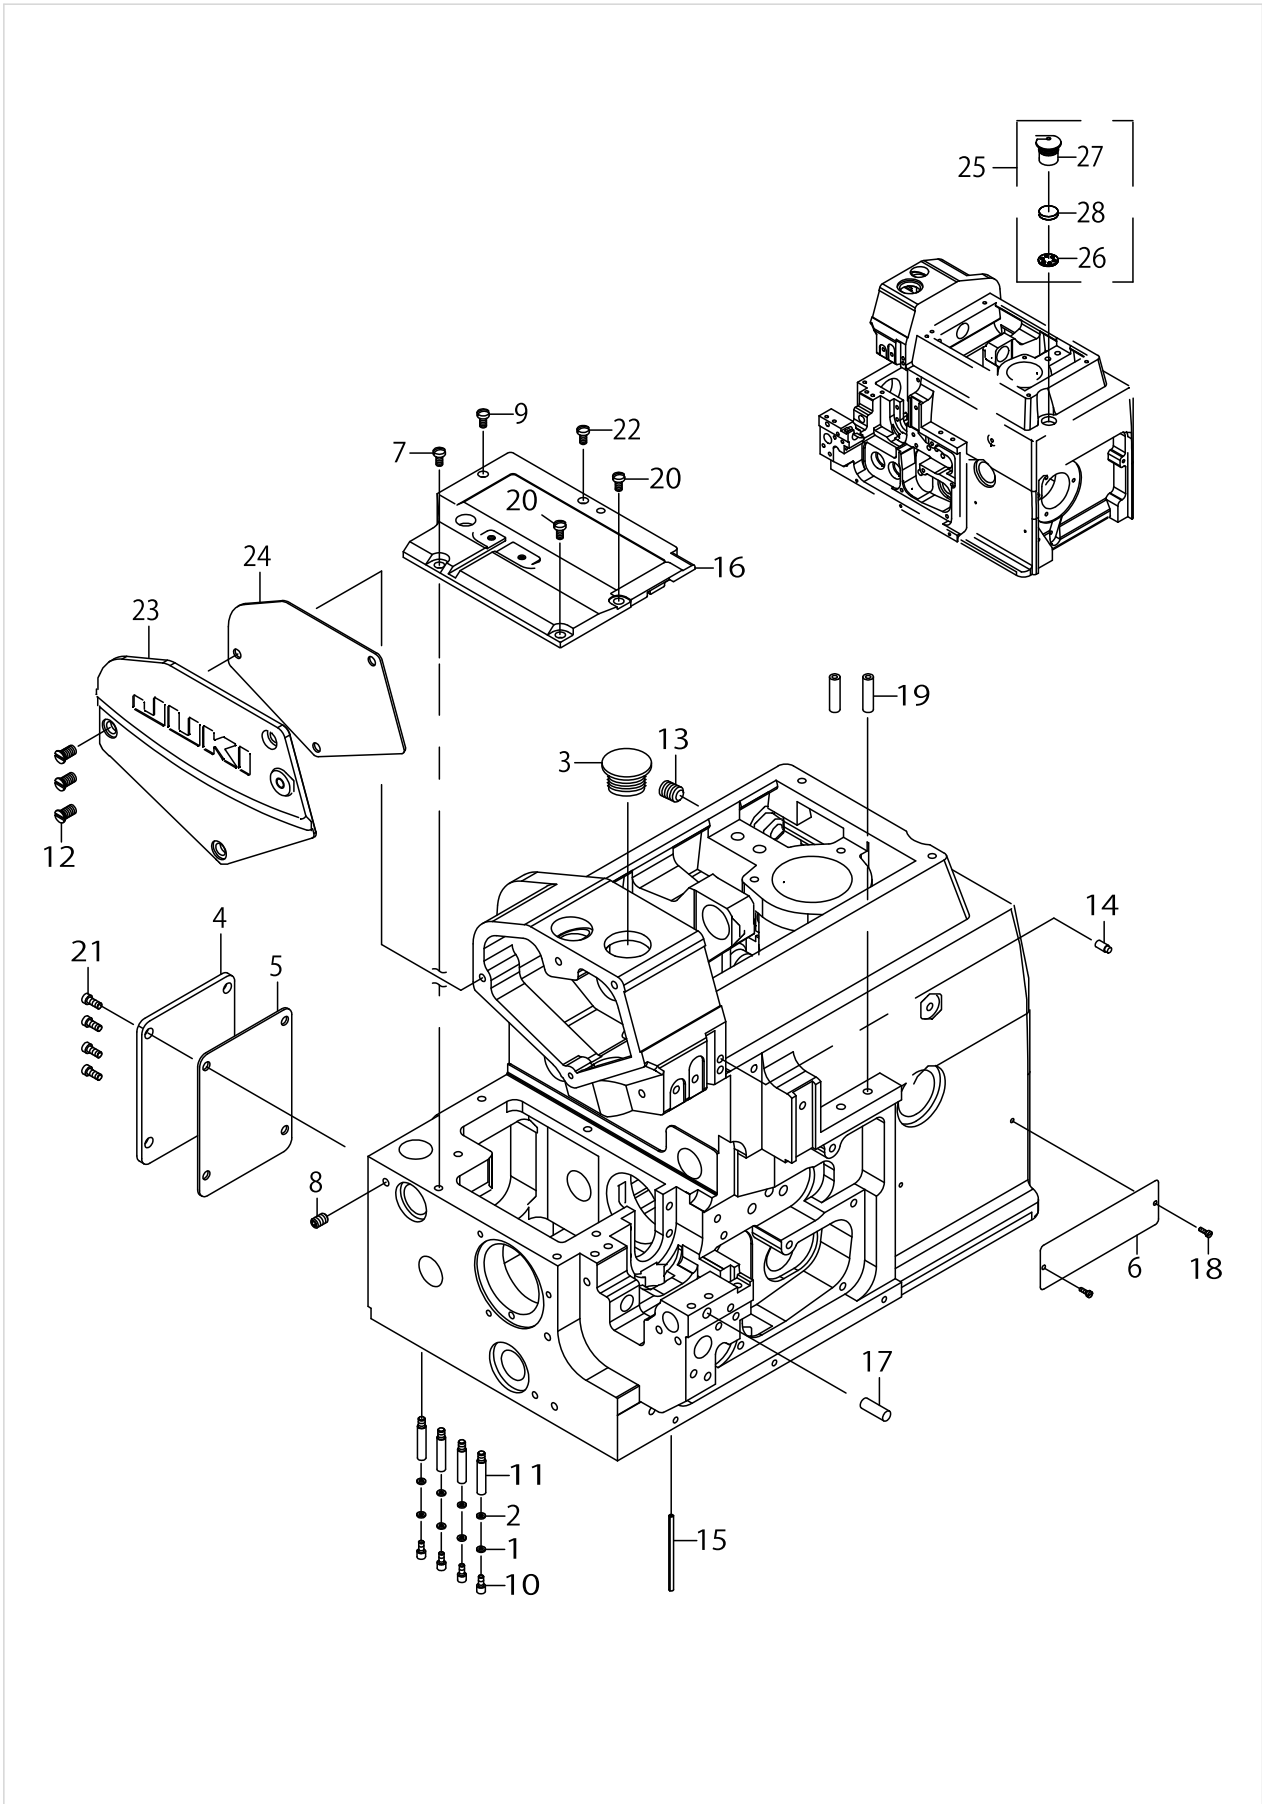

MISCELLANEOUS COVER COMPONENTS (1)

MISCELLANEOUS COVER COMPONENTS (1)

No.	Parts No.	Parts name	Remarks	Level	Cons	Qty
1	70000363	WASHER				4
2	70000365	WASHER				4
3	40159534	RUBBER PLUG				1
4	70000442	COVER				1
5	70000443	METAL FOAM GASKET				1
6	*****	NAME PLATE				1
7	70000515	E_SCREW				1
8	70000522	E_SCREW				1
9	70000529	E_SCREW				1
10	70000543	E_SCREW				4
11	70000544	E_SCREW				4
12	70000550	E_SCREW				3
13	70000586	M_SCREW				1
14	70000659	PIN				1
15	70000670	PIN				1
16	40159533	COVER				1
17	70000672	PIN				1
18	70000753	RIVET				2
19	70000754	DUCT				2
20	70000515	E_SCREW				2
21	70000515	E_SCREW				4
22	70000529	E_SCREW				1
23	40159531	SIDE COVER				1
24	40159532	METAL FOAM GASKET				1
25	40159537	RUBBER PLUG COMB.				1
26	40159540	RUBBER PLUG COVER		*		1
27	40159538	RUBBER PLUG		*		1
28	40159539	FELT		*		1