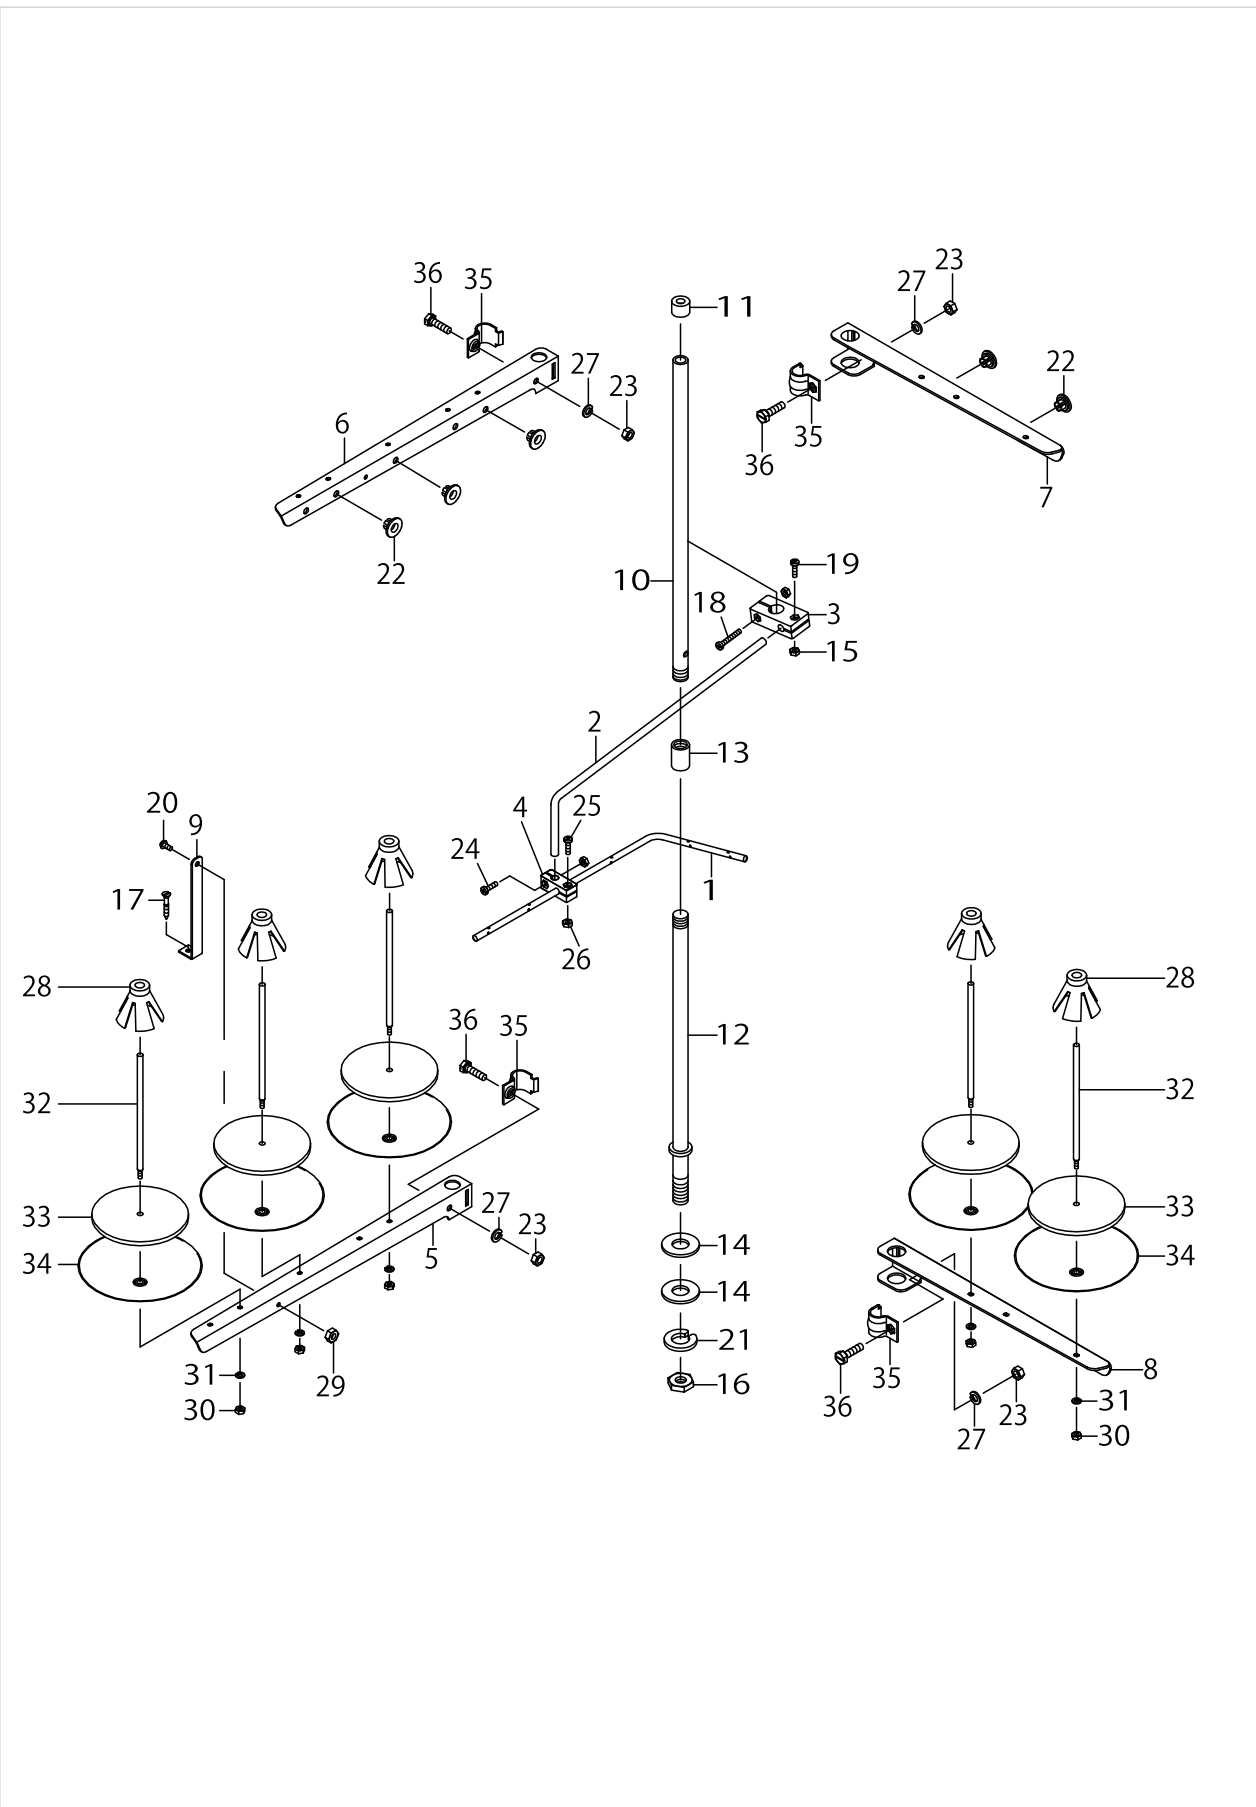

THREAD STAND COMPONENTS (FOR MO-6816D)

THREAD STAND COMPONENTS (FOR MO-6816D)

No.	Parts No.	Parts name	Remarks	Level	Cons	Qty
1	70000177	THREAD GUIDE BAR				1
2	70000179	THREAD GUIDE BAR				1
3	70000180	FIXED SEAT				1
4	70000181	FIXED SEAT				1
5	70000182	THREAD GUIDE BAR				1
6	70000183	THREAD GUIDE BAR				1
7	70000184	THREAD GUIDE BAR				1
8	70000185	THREAD GUIDE BAR				1
9	70000186	SUPPORTER				1
10	70000188	THREAD STAND ROD				1
11	70000189	THREAD STAND COVER				1
12	70000190	THREAD STAND ROD				1
13	70000192	CONNECTING LOOP				1
14	70000354	WASHER				2
15	70000454	NUT				2
16	70000455	NUT				1
17	70000547	E_SCREW				1
18	70000579	M_SCREW				1
19	70000580	M_SCREW				1
20	70000581	M_SCREW				1
21	70000618	WASHER				1
22	70000219	PLUG				5
23	70000456	NUT				4
24	70000580	M_SCREW				1
25	70000580	M_SCREW				1
26	70000454	NUT				2
27	70000611	WASHER				4
28	70000218	THREAD STEADY BALL SEAT				5
29	70000454	NUT				1
30	70000454	NUT				5
31	70000615	WASHER				5
32	70000217	CONNECTING LOOP				5
33	70000216	SPONGY CUSHION				5
34	70000215	COILING SEAT				5
35	70000191	FIXED PLATE				4
36	70000589	M_SCREW				4