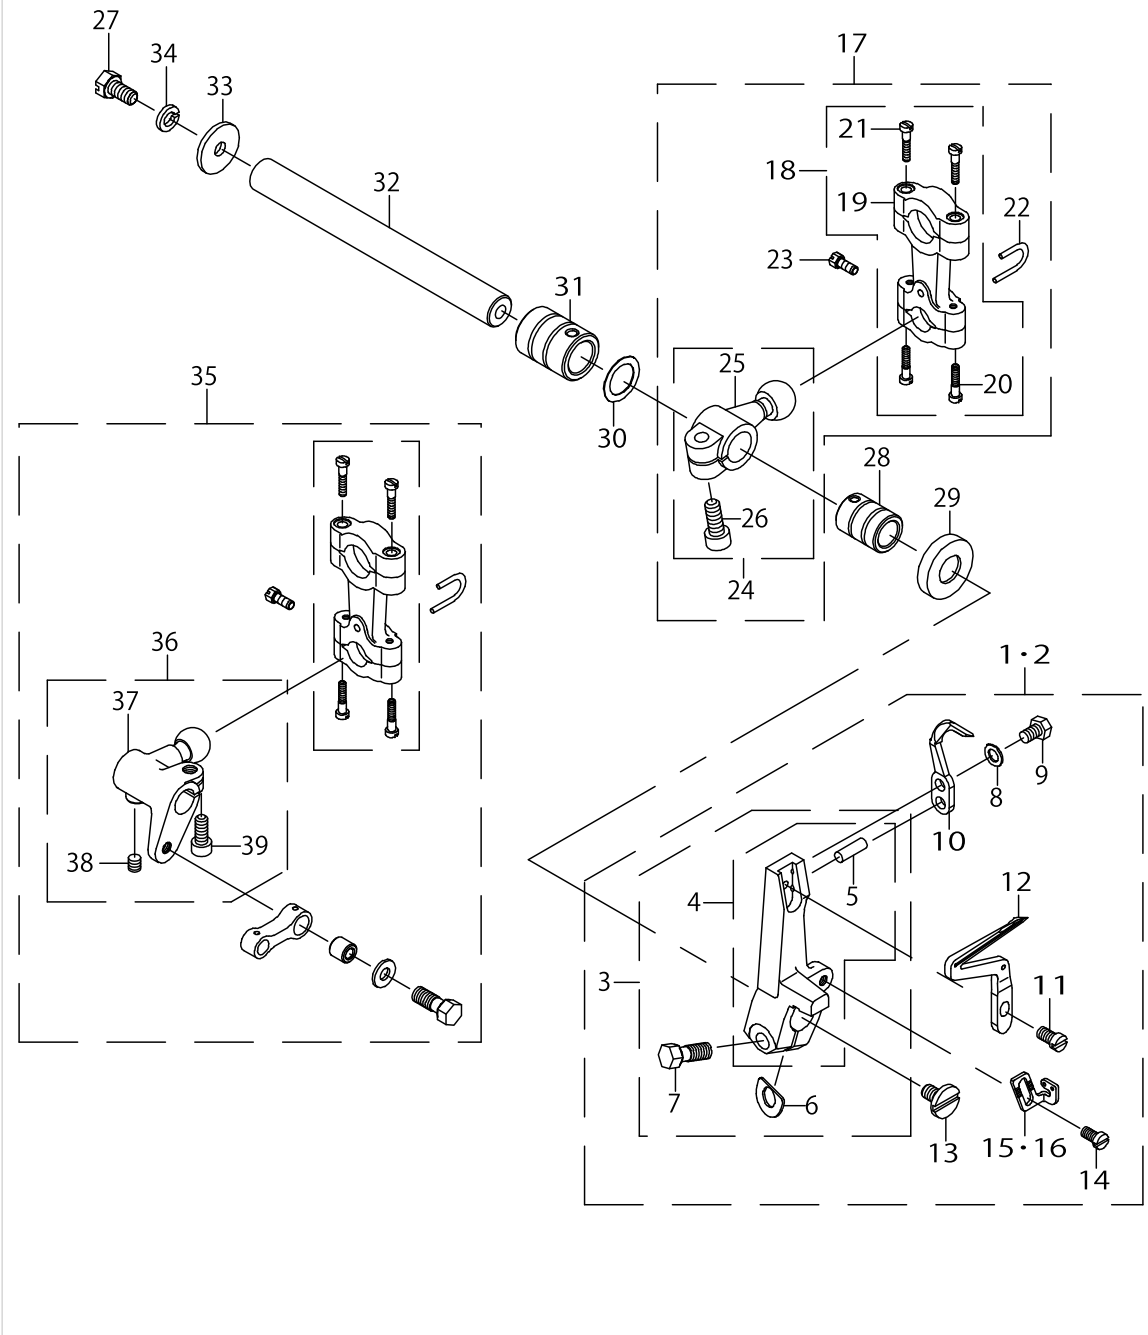

LOWER LOOPER COMPONENTS

MODEL	04D/14D	16D/43D	16D-50H
PARTS NO	15	16	
	1	2	
	25	37	
	24	38	
	17	35	

LOWER LOOPER COMPONENTS

No.	Parts No.	Parts name	Remarks	Level	Cons	Qty
1	40159692	LOOPER HOLDER COMB.	FOR 04D/14D/16D/43D			1
2	40159694	LOOPER HOLDER COMB.	FOR 16D-50H			1
3	40159691	LOOPER HOLDER		*		1
4	70000406	LOOPER HOLDER		*		1
5	70000667	PIN		*		1
6	70000380	GASKET		*		1
7	70000531	E_SCREW		*		1
8	70000751	WASHER		*		1
9	70000511	E_SCREW		*		1
10	70000175	EJECTOR PLATE		*		1
11	70000505	E_SCREW		*		1
12	70000405	LOOPER		*		1
13	70000525	E_SCREW		*		1
14	70000506	E_SCREW		*		1
15	70000199	THREAD GUIDE PLATE	FOR 04D/14D/16D/43D	*		1
16	40159693	THREAD GUIDE PLATE	FOR 16D-50H	*		1
17	40159689	BALL CONNECTING ROD COMB.	FOR 04D/14D			1
18	70000418	BALL CONNECTING ROD		*		1
19	70000417	BALL CONNECTING ROD		*		1
20	70000539	E_SCREW		*		2
21	70000539	E_SCREW		*		2
22	40159684	FIXED JAW		*		1
23	70000545	E_SCREW		*		1
24	70000415	BALL CONNECTING ROD	FOR 04D/14D	*		1
25	70000413	BALL CONNECTING ROD	FOR 04D/14D	*		1
26	70000590	M_SCREW		*		1
27	70000517	E_SCREW				1
28	70000410	BUSHING				1
29	70000270	OIL SEAL				1
30	70000752	WASHER				1
31	70000410	BUSHING				1
32	70000409	ARBOR				1
33	70000343	GASKET				1
34	70000614	WASHER				1
35	40159690	BALL CONNECTING ROD COMB.	FOR 16D/43D			1
36	70000416	BALL CONNECTING ROD	FOR 16D/43D	*		1
37	70000414	BALL CONNECTING ROD	FOR 16D/43D	*		1
38	70000522	E_SCREW	FOR 16D/43D	*		1
39	70000590	M_SCREW		*		1