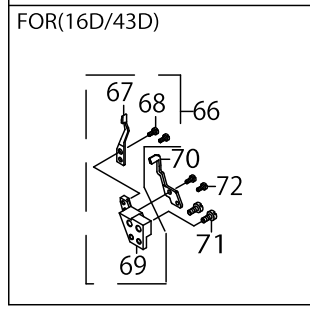

NEEDLE DRIVING SHAFT COMPONENTS

NEEDLE DRIVING SHAFT COMPONENTS

No.	Parts No.	Parts name	Remarks	Level	Cons	Qty
1	40159615	SHAFT COMB.				1
2	70000643	SHAFT		*		1
3	70000640	NEEDLE BAR ROCKER		*		1
4	70000588	M_SCREW		*		1
5	70000646	PIN		*		1
6	70000522	E_SCREW		*		1
7	40159618	CONNECTING ROD COMB.		*		1
8	40159617	CONNECTING ROD		*		1
9	70000578	M_SCREW		*		2
10	70000503	E_SCREW				1
11	70000141	O-RING				2
12	40167349	ARBOR				1
13	70000437	COLLAR				1
14	70000432	COLLAR		*		1
15	70000522	E_SCREW		*		2
16	70000637	BUSHING				1
17	70000362	WASHER				1
18	70000134	E_CIRCLIPS				1
19	40167347	BUSHING				1
20	40167355	NEEDLE BAR COMB.(44H SIZE)	FOR 14D-44H			1
21	40167348	NEEDLE BAR COMB.				1
22	70000633	CONNECTING ROD COMB.		*		1
23	70000632	CONNECTING ROD		*		1
24	70000593	M_SCREW		*		1
25	40169823	SHAFT COMB.		*		1
26	40167350	SHAFT		*		1
27	70000728	OIL YARN		*		4
28	CQ200000000	COTTON OIL WICK D=2		*		0.032
29	CQ202000000	COTTON OIL WICK D=2		*		0.032
30	40167352	BUSHING		*		1
31	40167354	NEEDLE BAR (44H)	FOR 14D-44H	*		1
32	40167351	NEEDLE BAR		*		1
33	40167356	OIL SEAL				1

THREAD TENSION COMPONENTS

MODEL	04D	14D	16D	43D	14D-30P
PARTS NO	10	1	10	1	113
	5	6	16	17	
	54	53	55	56	
	51	51	52	52	
	63	63	64	64	
	44	44	45	45	
	38	37	39	39	
	8	8	15	15	
	2	2	20	20	
	9	9	21	21	
			14	14	
	35	35	36	36	
	3	4	11	12	
	47	47	48	48	