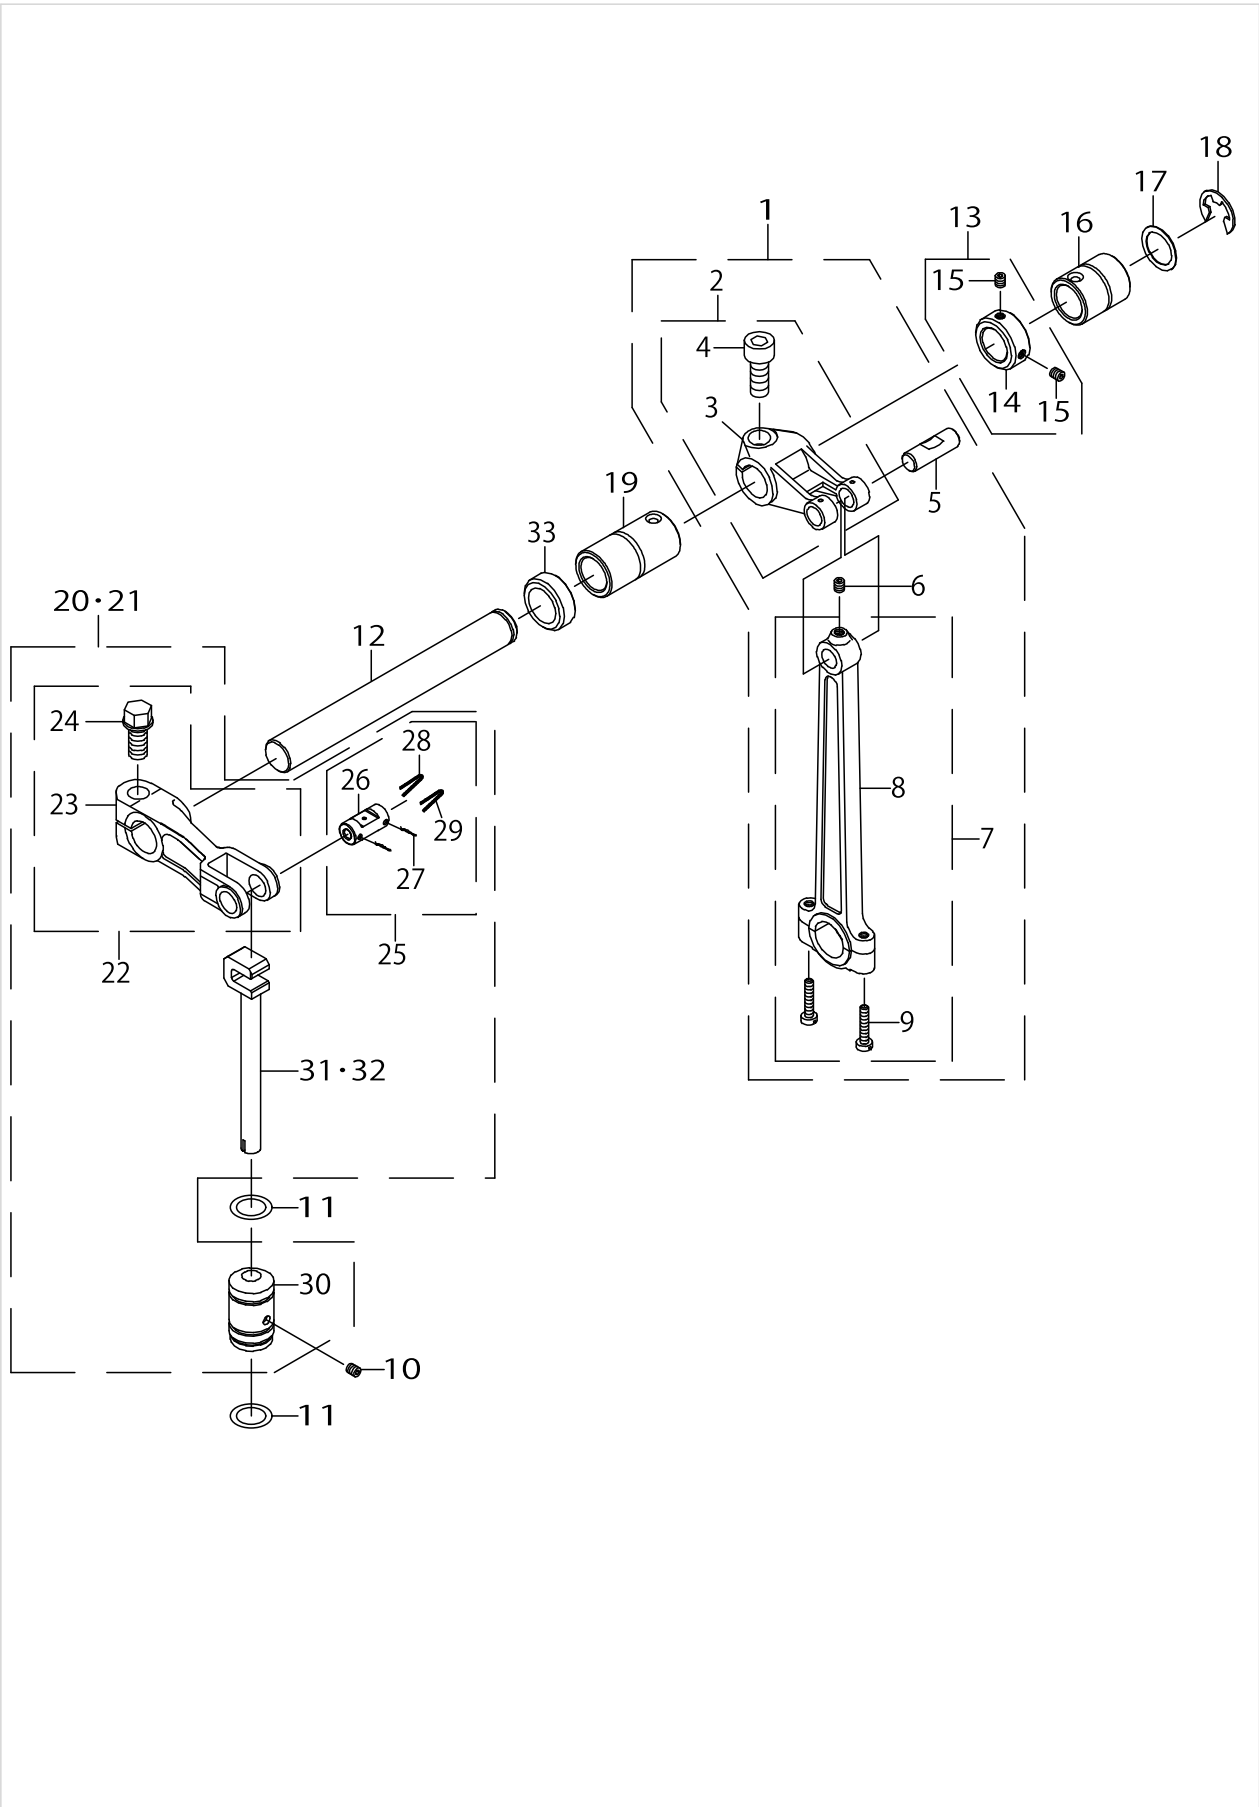

NEEDLE DRIVING SHAFT COMPONENTS

NEEDLE DRIVING SHAFT COMPONENTS

No.	Parts No.	Parts name	Remarks	Level	Cons	Qty
1	40159615	SHAFT COMB.				1
2	70000643	SHAFT		*		1
3	70000640	NEEDLE BAR ROCKER		*		1
4	70000588	M_SCREW		*		1
5	70000646	PIN		*		1
6	70000522	E_SCREW		*		1
7	40159618	CONNECTING ROD COMB.		*		1
8	40159617	CONNECTING ROD		*		1
9	70000578	M_SCREW		*		2
10	70000503	E_SCREW				1
11	70000141	O-RING				2
12	40167349	ARBOR				1
13	70000437	COLLAR				1
14	70000432	COLLAR		*		1
15	70000522	E_SCREW		*		2
16	70000637	BUSHING				1
17	70000362	WASHER				1
18	70000134	E_CIRCLIPS				1
19	40167347	BUSHING				1
20	40167355	NEEDLE BAR COMB.(44H SIZE)	FOR 14D-44H			1
21	40167348	NEEDLE BAR COMB.				1
22	70000633	CONNECTING ROD COMB.		*		1
23	70000632	CONNECTING ROD		*		1
24	70000593	M_SCREW		*		1
25	40169823	SHAFT COMB.		*		1
26	40167350	SHAFT		*		1
27	70000728	OIL YARN		*		4
28	CQ200000000	COTTON OIL WICK D=2		*		0.032
29	CQ202000000	COTTON OIL WICK D=2		*		0.032
30	40167352	BUSHING		*		1
31	40167354	NEEDLE BAR (44H)	FOR 14D-44H	*		1
32	40167351	NEEDLE BAR		*		1
33	40167356	OIL SEAL				1