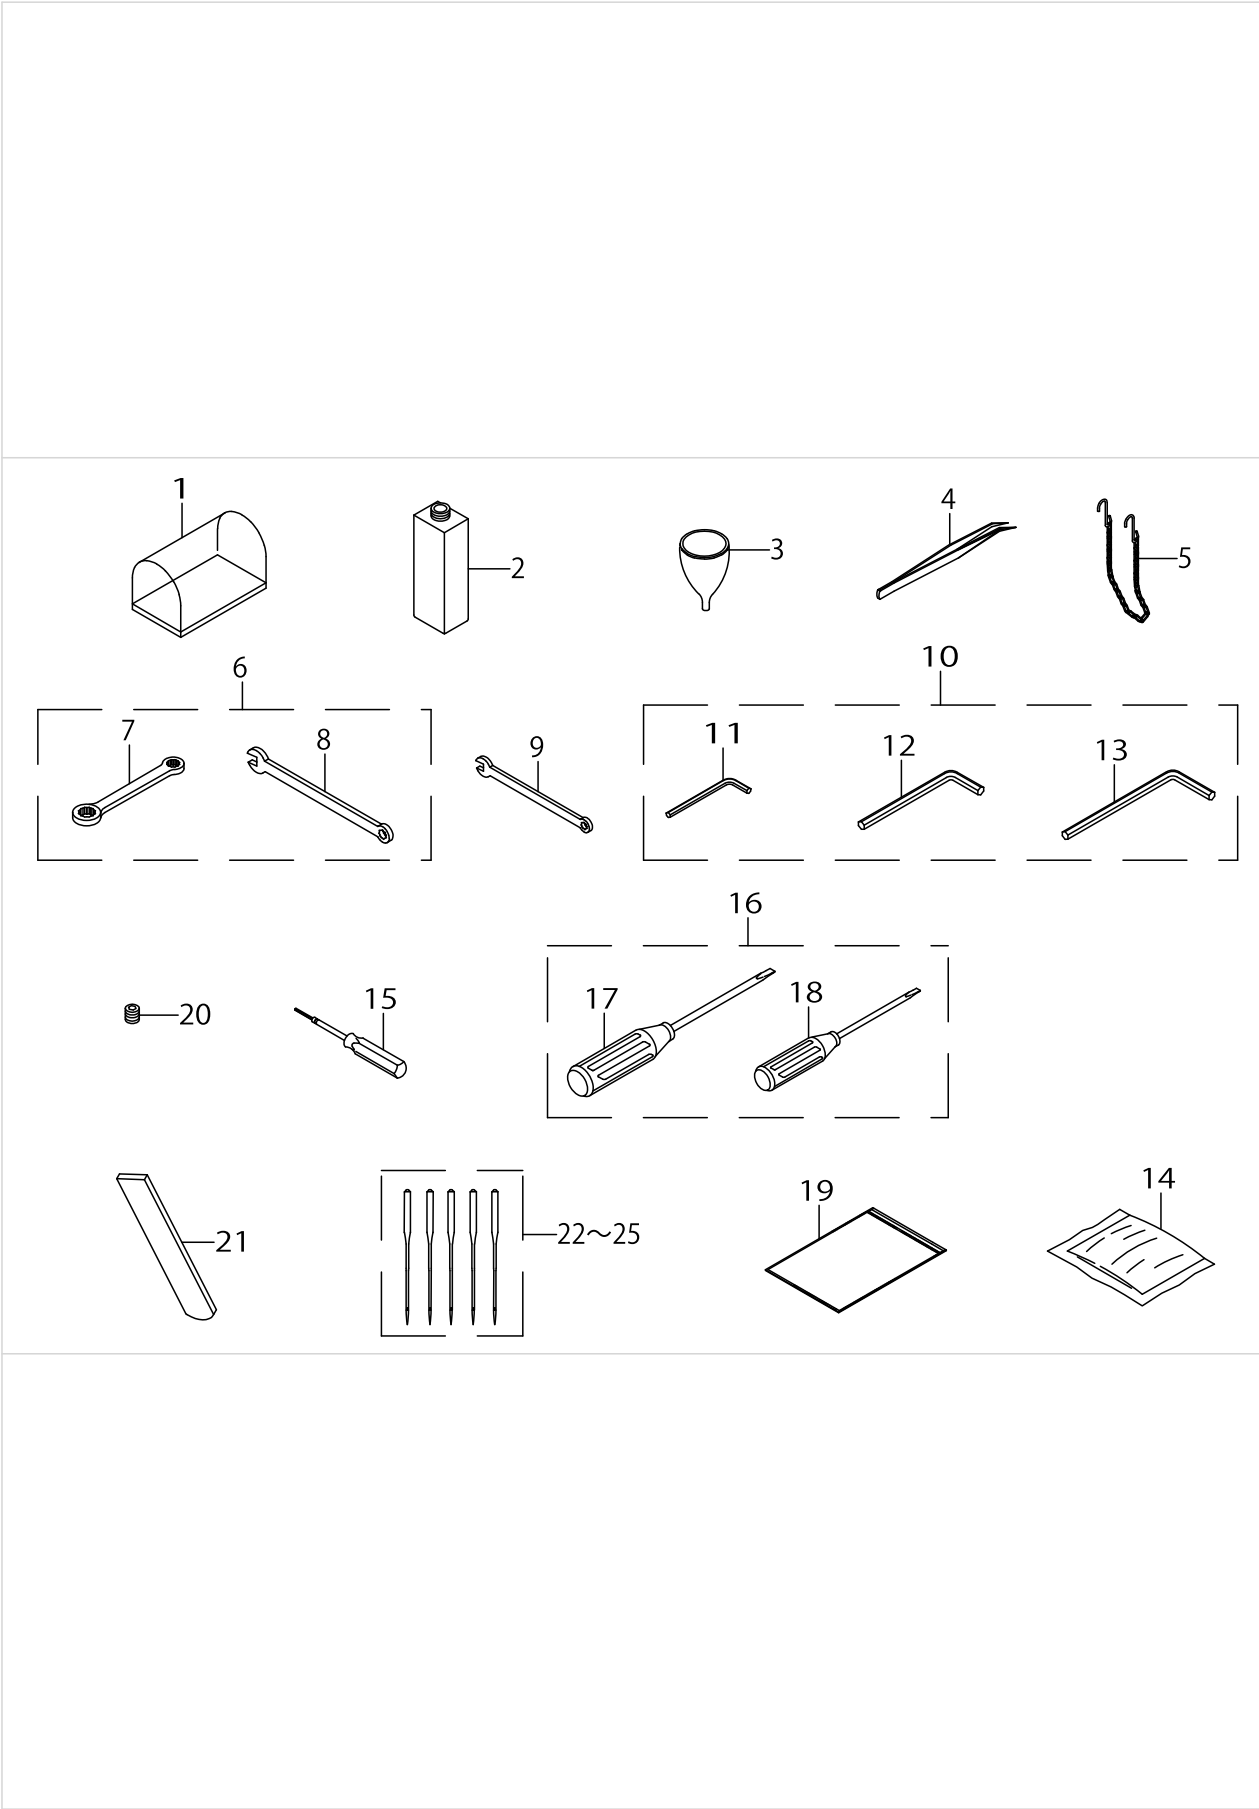

ACCESSORIES PARTS COMPONENTS

ACCESSORIES PARTS COMPONENTS

No.	Parts No.	Parts name	Remarks	Level	Cons	Qty
1	40159786	HEAD COVER				1
2	40159785	SEWING OIL J18(3)				1
3	70000757	FUNNEL				1
4	70000759	TWEEZERS				1
5	70000760	CHAIN				1
6	40159796	SPANNER COMB.				1
7	40159794	RING SPANNER		*		1
8	40159795	SPANNER		*		1
9	40171278	RING SPANNER				1
10	40159793	HEXAGONAL ROD SPANNER KEY COMB.				1
11	40159789	HEXAGONAL ROD SPANNER KEY		*		1
12	40159790	HEXAGONAL ROD SPANNER KEY		*		1
13	40159791	HEXAGONAL ROD SPANNER KEY		*		1
14	70000763	DESICCATIVE				1
15	70000758	HEXAGON SCREWDRIVER				1
16	40159792	SCREW DRIVER COMB.				1
17	40159787	SCREW DRIVER		*		1
18	40159788	SCREW DRIVER		*		1
19	70000761	TOOL BAG				1
20	70000498	E_SCREW				1
21	70000399	KNIFE				1
22	MDC270B1100	NEEDLE DCX27 #11				5
23	MDC270B0900	NEEDLE DCX27 #9	FOR 14D-24H			5
24	MDC270B1400	NEEDLE DCX27 #14	FOR 14D-44H/43D			5
25	MDC270B1600	NEEDLE DCX27 #16	FOR 16D-50H			5