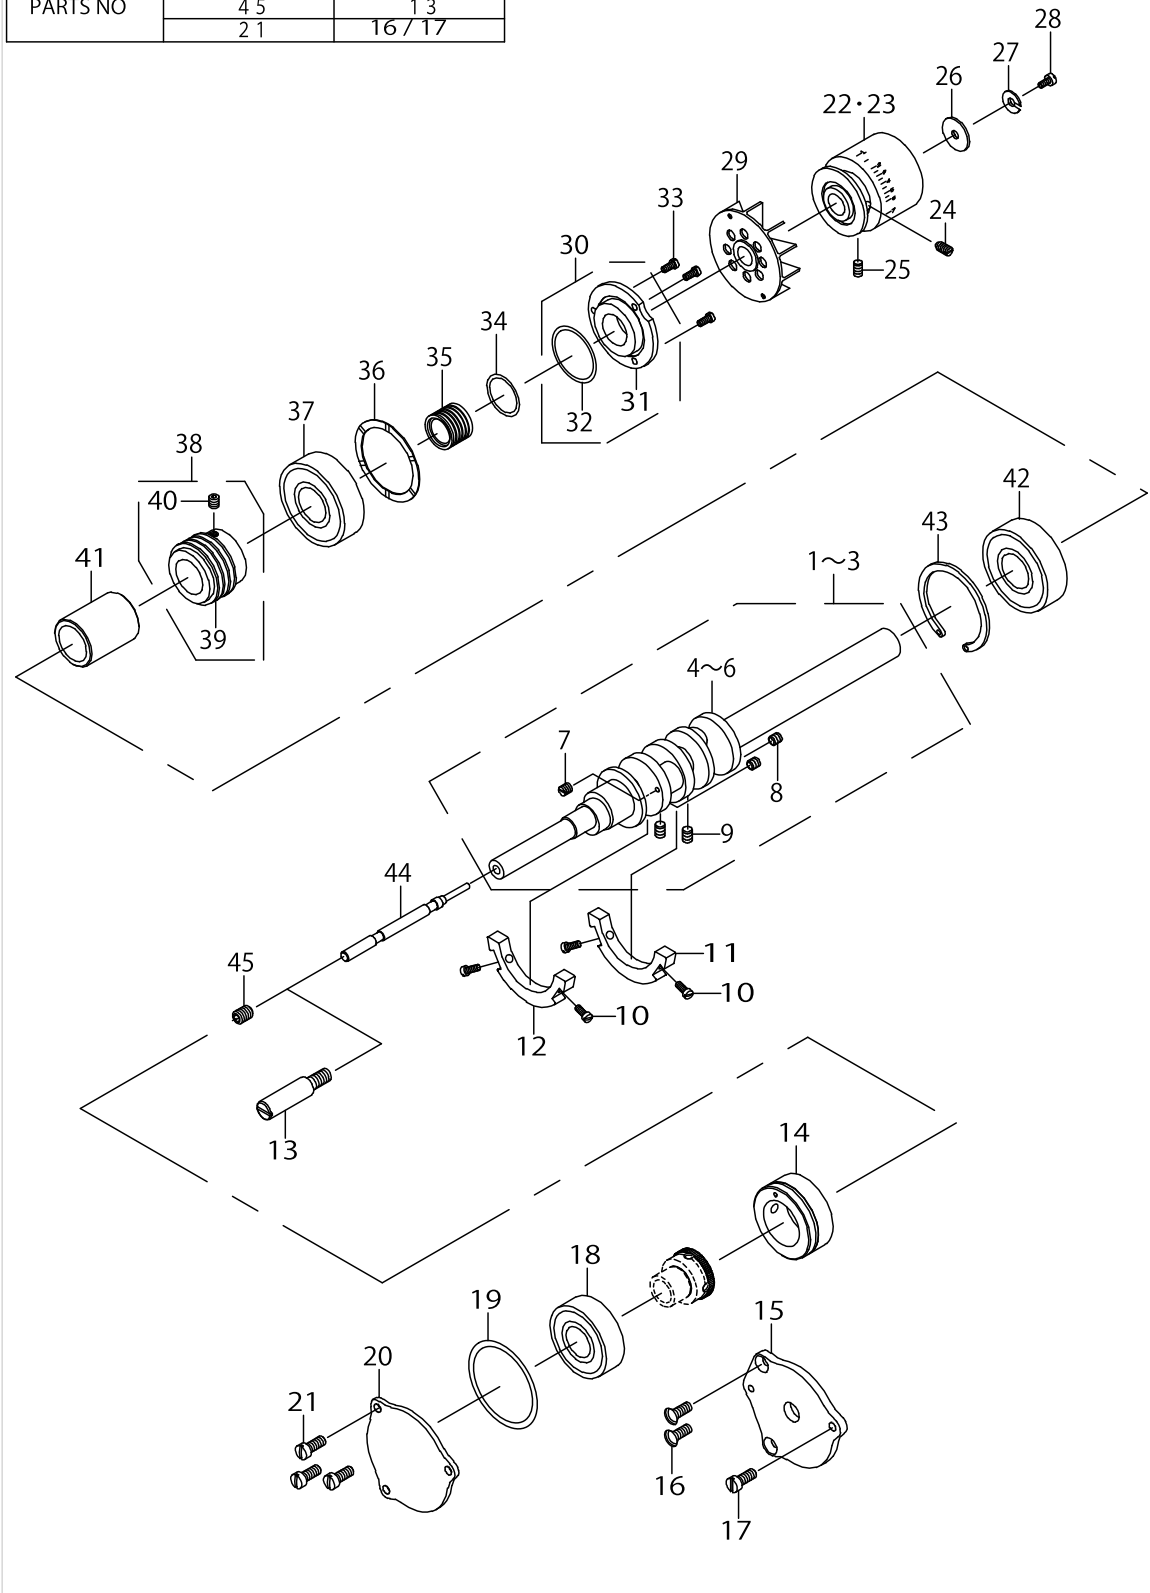

CRANKSHAFT COMPONENTS

MODEL	04D/14D	16D/43D
PARTS NO	20	15
	45	13
	21	16 / 17