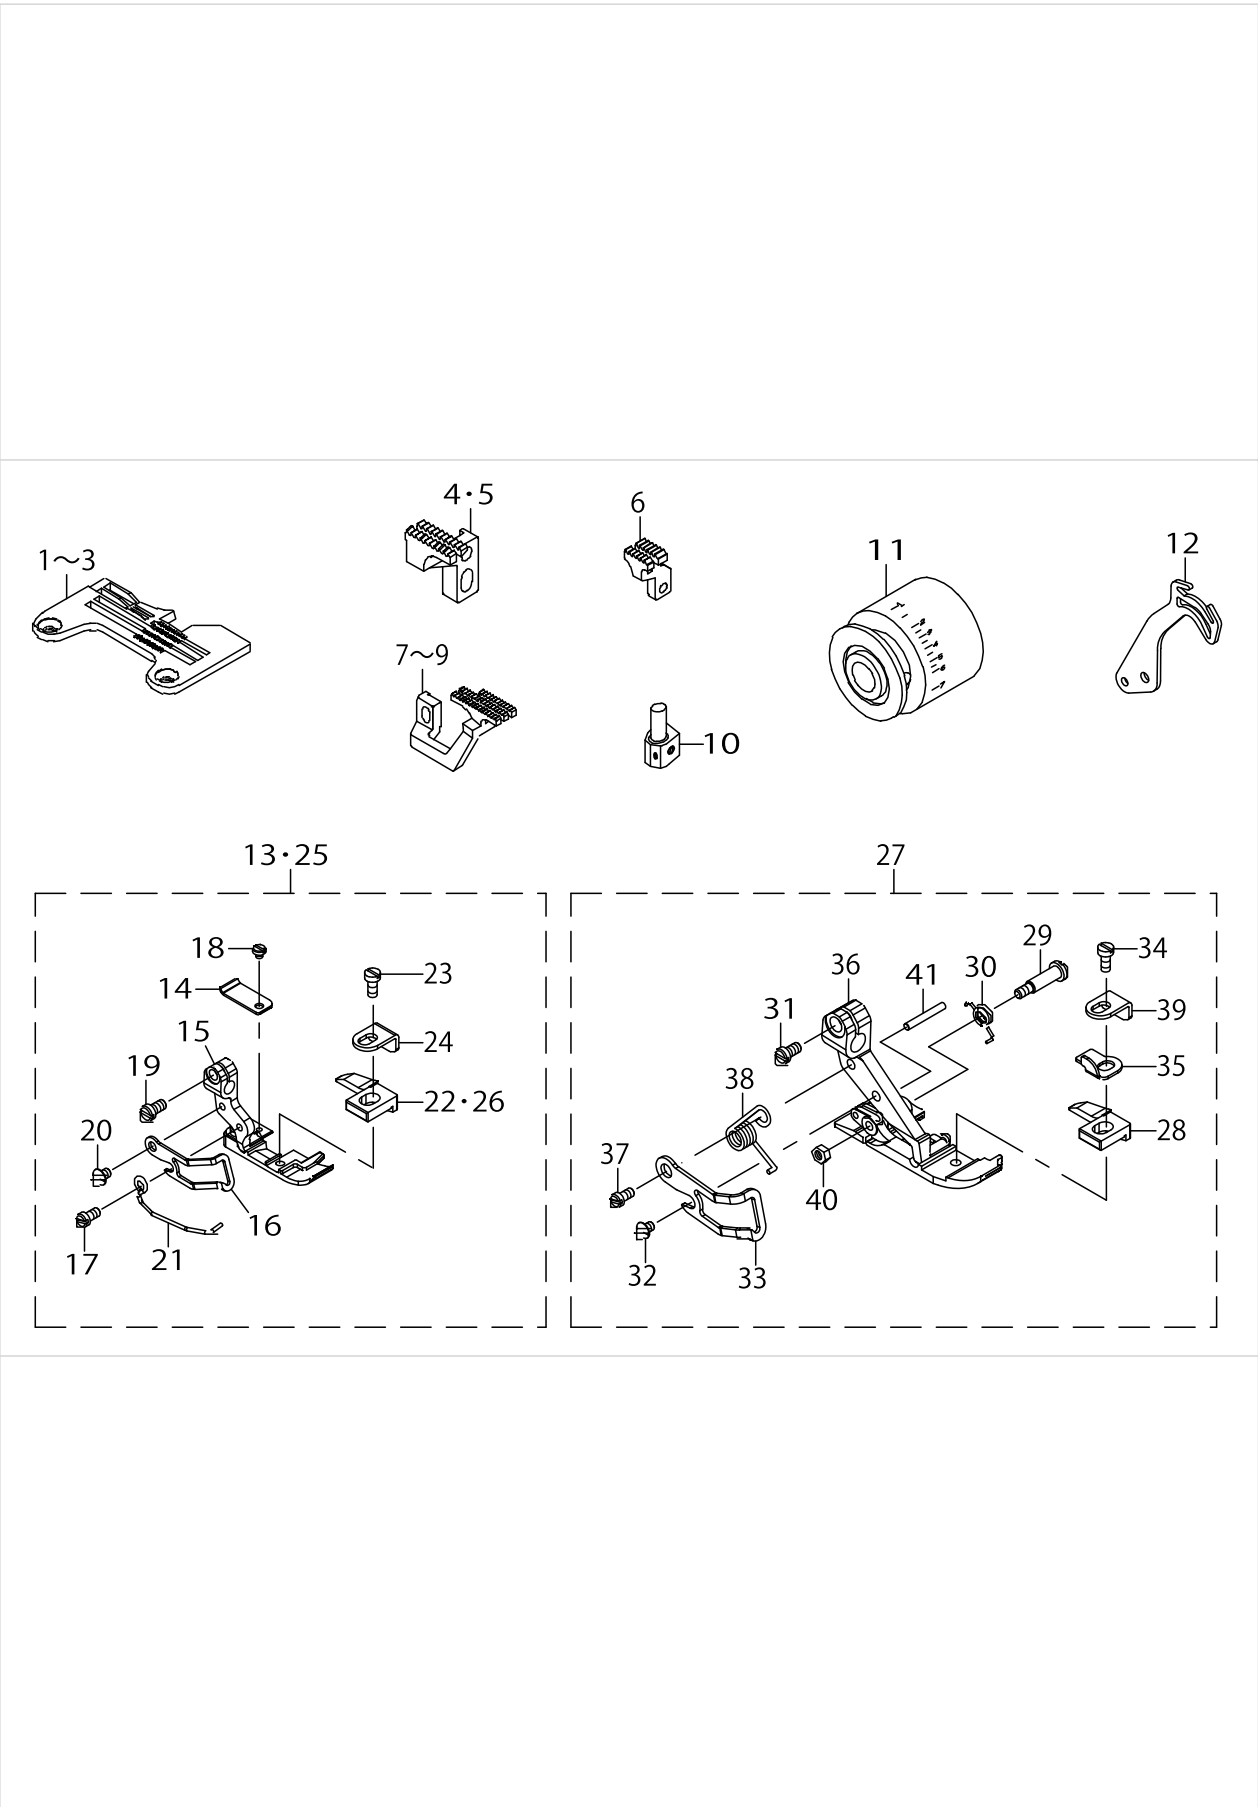

30P COMPONENTS

30P COMPONENTS

No.	Parts No.	Parts name	Remarks	Level	Cons	Qty
1	40164048	THROAT PLATE	FOR 14D-BE6-30P			1
2	40164047	THROAT PLATE	FOR 14D-BB6-30P			1
3	40164049	THROAT PLATE	FOR 16D-DE4-30P			1
4	40164050	FEED DOG	FOR 14D-BE6-30P/14D-BB6-30P			1
5	40164052	FEED DOG	FOR 16D-DE4-30P			1
6	40164051	FEED DOG	FOR 14D-BE6-30P/14D-BB6-30P/ 16D-DE4-30P			1
7	40164044	FEED DOG	FOR 14D-BE6-30P			1
8	40164046	FEED DOG	FOR 14D-BB6-30P			1
9	40164045	FEED DOG	FOR 16D-DE4-30P			1
10	40164055	NEEDLE CLAMP	FOR 14D-BE6-30P/14D-BB6-30P			1
11	40164058	HAND WHEEL(30P)	FOR 14D-BE6-30P/14D-BB6-30P/ 16D-DE4-30P			1
12	40164056	THREAD TAKE-UP LEVER	FOR 14D-BE6-30P/14D-BB6-30P			1
13	40164021	PRESSER FOOT ASM.	FOR 14D-BE6-30P			1
14	40164026	REAR PRESSER FOOT	FOR 14D-BE6-30P/14D-BB6-30P	*		1
15	40164027	PRESSER FOOT HINGE	FOR 14D-BE6-30P/14D-BB6-30P	*		1
16	40164041	FINGER GUARD	FOR 14D-BE6-30P/14D-BB6-30P	*		1
17	70000500	E_SCREW	FOR 14D-BE6-30P/14D-BB6-30P	*		1
18	70000496	E_SCREW	FOR 14D-BE6-30P/14D-BB6-30P	*		1
19	70000505	E_SCREW	FOR 14D-BE6-30P/14D-BB6-30P	*		1
20	70000538	E_SCREW	FOR 14D-BE6-30P/14D-BB6-30P	*		1
21	40164028	PRESSER FOOT ARM SPRING	FOR 14D-BE6-30P/14D-BB6-30P	*		1
22	40164024	STITCH TONGUE	FOR 14D-BE6-30P	*		1
23	70000558	E_SCREW	FOR 14D-BE6-30P/14D-BB6-30P	*		1
24	40164053	PRESSER FOOT 514_30P	FOR 14D-BE6-30P/14D-BB6-30P	*		1
25	40164020	PRESSER FOOT ASM.	FOR 14D-BB6-30P			1
26	40164023	STITCH TONGUE	FOR 14D-BB6-30P	*		1
27	40164029	PRESSER FOOT ASM.	FOR 16D-DE4-30P			1
28	40164032	STITCH TONGUE	FOR 16D-DE4-30P	*		1
29	40164039	HINGE SCREW	FOR 16D-DE4-30P	*		1
30	40164037	SPRING	FOR 16D-DE4-30P	*		1
31	70000505	E_SCREW	FOR 16D-DE4-30P	*		1
32	70000538	E_SCREW	FOR 16D-DE4-30P	*		1
33	40164034	FINGER GUARD	FOR 16D-DE4-30P	*		1
34	40159855	E_SCREW	FOR 16D-DE4-30P	*		1
35	40164036	SPRING	FOR 16D-DE4-30P	*		1
36	40164038	PRESSER FOOT HINGE	FOR 16D-DE4-30P	*		1
37	70000500	E_SCREW	FOR 16D-DE4-30P	*		1
38	40164033	PRESSER FOOT ARM SPRING	FOR 16D-DE4-30P	*		1
39	40164035	PRESSER FOOT	FOR 16D-DE4-30P	*		1
40	40164043	NUT	FOR 16D-DE4-30P	*		1
41	40164042	PIN	FOR 16D-DE4-30P	*		1