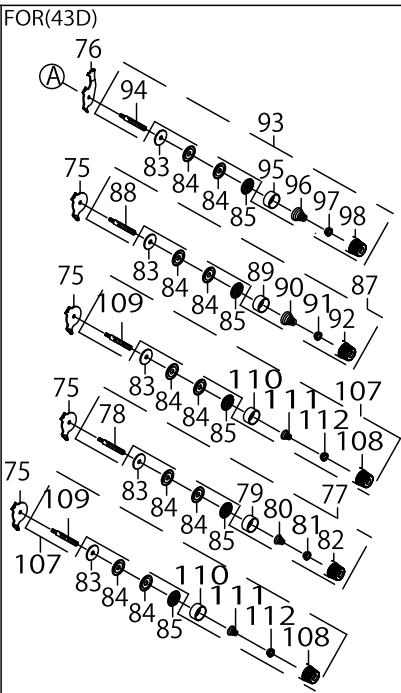

NEEDLE DRIVING SHAFT COMPONENTS

NEEDLE DRIVING SHAFT COMPONENTS

No.	Parts No.	Parts name	Remarks	Level	Cons	Qty
1	40159615	SHAFT COMB.				1
2	70000643	SHAFT		*		1
3	70000640	NEEDLE BAR ROCKER		*		1
4	70000588	M_SCREW		*		1
5	70000646	PIN		*		1
6	70000522	E_SCREW		*		1
7	40159618	CONNECTING ROD COMB.		*		1
8	40159617	CONNECTING ROD		*		1
9	70000578	M_SCREW		*		2
10	70000503	E_SCREW				1
11	70000141	O-RING				2
12	40167349	ARBOR				1
13	70000437	COLLAR				1
14	70000432	COLLAR		*		1
15	70000522	E_SCREW		*		2
16	70000637	BUSHING				1
17	70000362	WASHER				1
18	70000134	E_CIRCLIPS				1
19	40167347	BUSHING				1
20	40167355	NEEDLE BAR COMB.(44H SIZE)	FOR 14D-44H			1
21	40167348	NEEDLE BAR COMB.				1
22	70000633	CONNECTING ROD COMB.		*		1
23	70000632	CONNECTING ROD		*		1
24	70000593	M_SCREW		*		1
25	40169823	SHAFT COMB.		*		1
26	40167350	SHAFT		*		1
27	70000728	OIL YARN		*		4
28	CQ200000000	COTTON OIL WICK D=2		*		0.032
29	CQ202000000	COTTON OIL WICK D=2		*		0.032
30	40167352	BUSHING		*		1
31	40167354	NEEDLE BAR (44H)	FOR 14D-44H	*		1
32	40167351	NEEDLE BAR		*		1
33	40167356	OIL SEAL				1

THREAD TENSION COMPONENTS

MODEL	04D	14D	16D	43D	14D-30P
PARTS NO	10	1	10	1	113
	5	6	16	17	
	54	53	55	56	
	51	51	52	52	
	63	63	64	64	
	44	44	45	45	
	38	37	39	39	
	8	8	15	15	
	2	2	20	20	
	9	9	21	21	
			14	14	
	35	35	36	36	
	3	4	11	12	
	47	47	48	48	