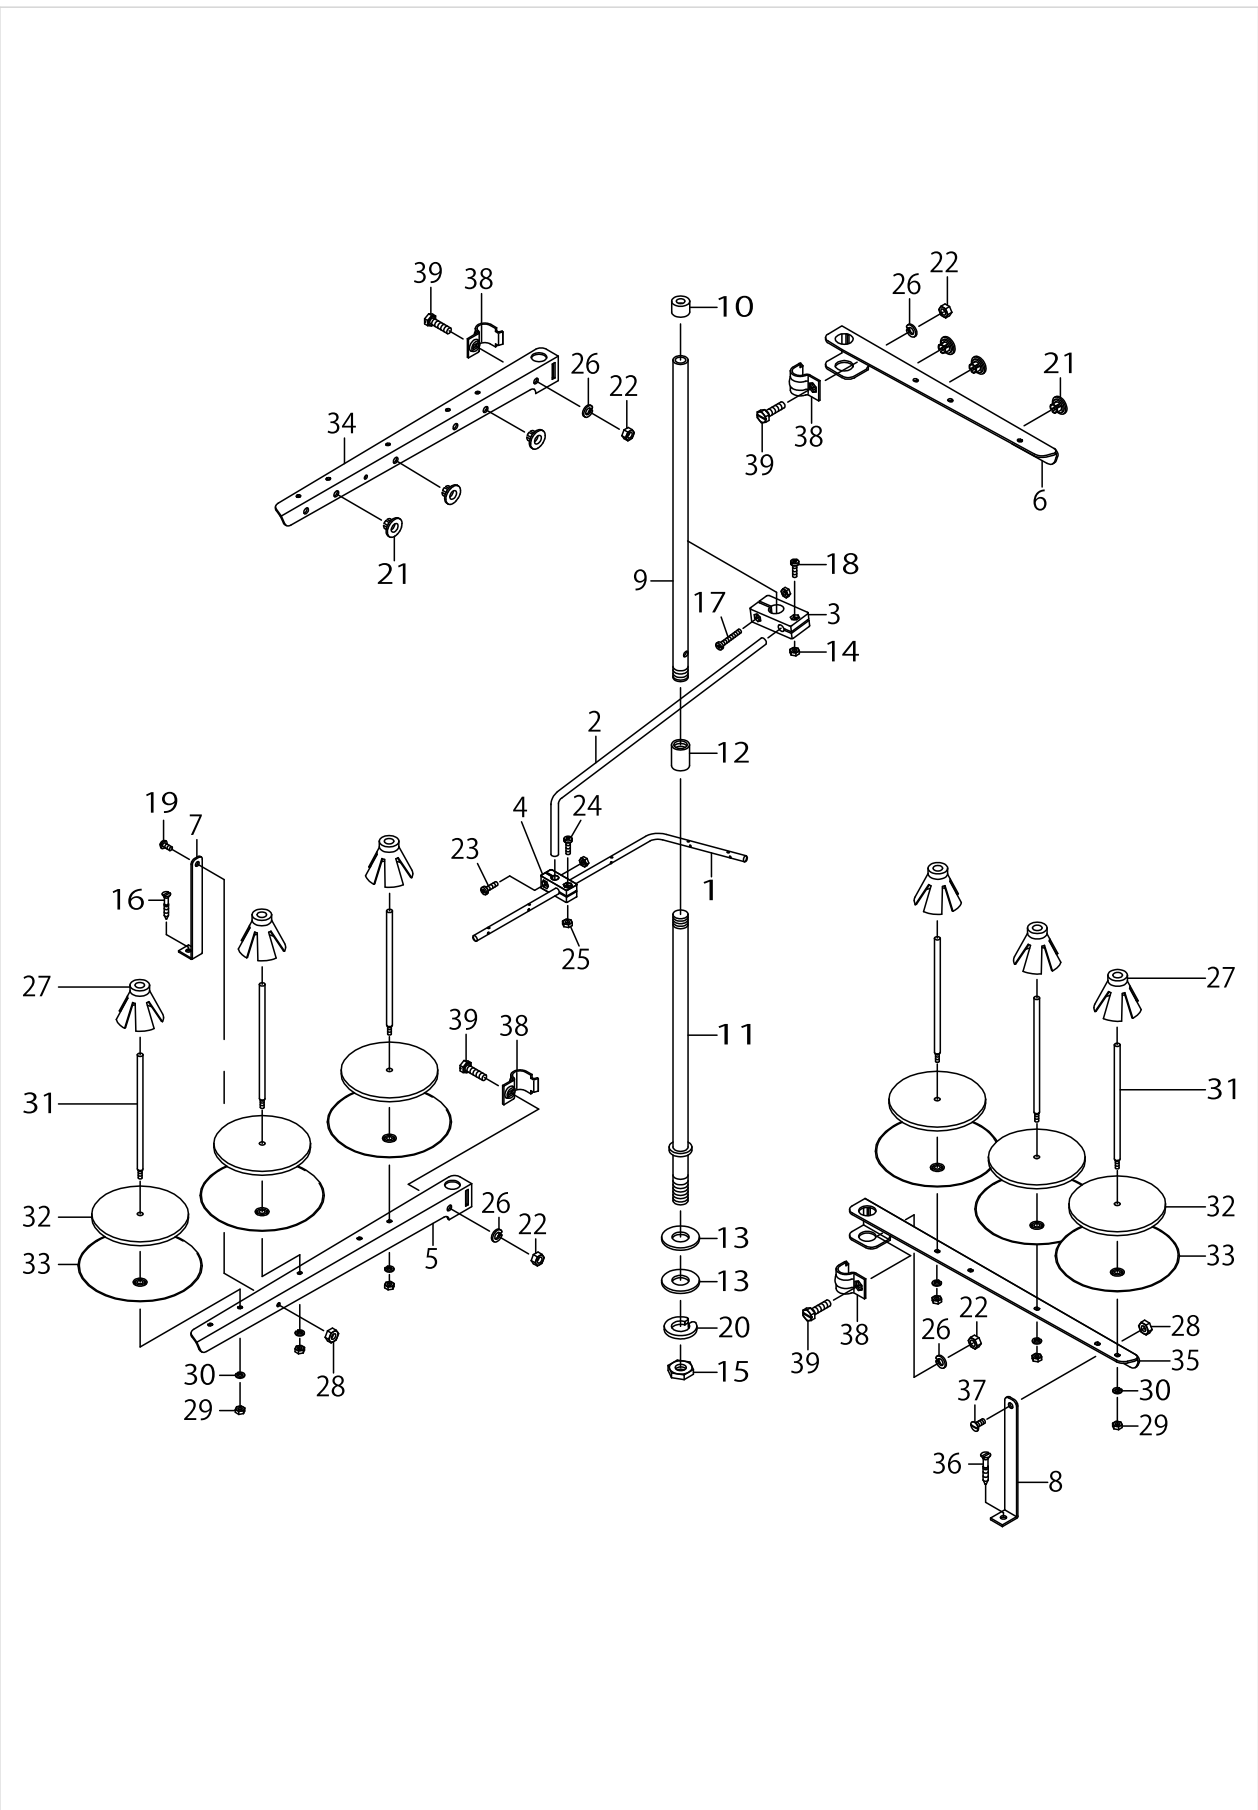

THREAD STAND COMPONENTS (FOR MO-6843D)

THREAD STAND COMPONENTS (FOR MO-6843D)

No.	Parts No.	Parts name	Remarks	Level	Cons	Qty
1	70000177	THREAD GUIDE BAR				1
2	70000179	THREAD GUIDE BAR				1
3	70000180	FIXED SEAT				1
4	70000181	FIXED SEAT				1
5	70000182	THREAD GUIDE BAR				1
6	70000183	THREAD GUIDE BAR				1
7	70000186	SUPPORTER				1
8	70000187	SUPPORTER				1
9	70000188	THREAD STAND ROD				1
10	70000189	THREAD STAND COVER				1
11	70000190	THREAD STAND ROD				1
12	70000192	CONNECTING LOOP				1
13	70000354	WASHER				2
14	70000454	NUT				2
15	70000455	NUT				1
16	70000547	E_SCREW				1
17	70000579	M_SCREW				1
18	70000580	M_SCREW				1
19	70000581	M_SCREW				1
20	70000618	WASHER				1
21	70000219	PLUG				6
22	70000456	NUT				4
23	70000580	M_SCREW				1
24	70000580	M_SCREW				1
25	70000454	NUT				2
26	70000611	WASHER				4
27	70000218	THREAD STEADY BALL SEAT				6
28	70000454	NUT				2
29	70000454	NUT				6
30	70000615	WASHER				6
31	70000217	CONNECTING LOOP				6
32	70000216	SPONGY CUSHION				6
33	70000215	COILING SEAT				6
34	70000183	THREAD GUIDE BAR				1
35	70000182	THREAD GUIDE BAR				1
36	70000547	E_SCREW				1
37	70000581	M_SCREW				1
38	70000191	FIXED PLATE				4
39	70000589	M_SCREW				4