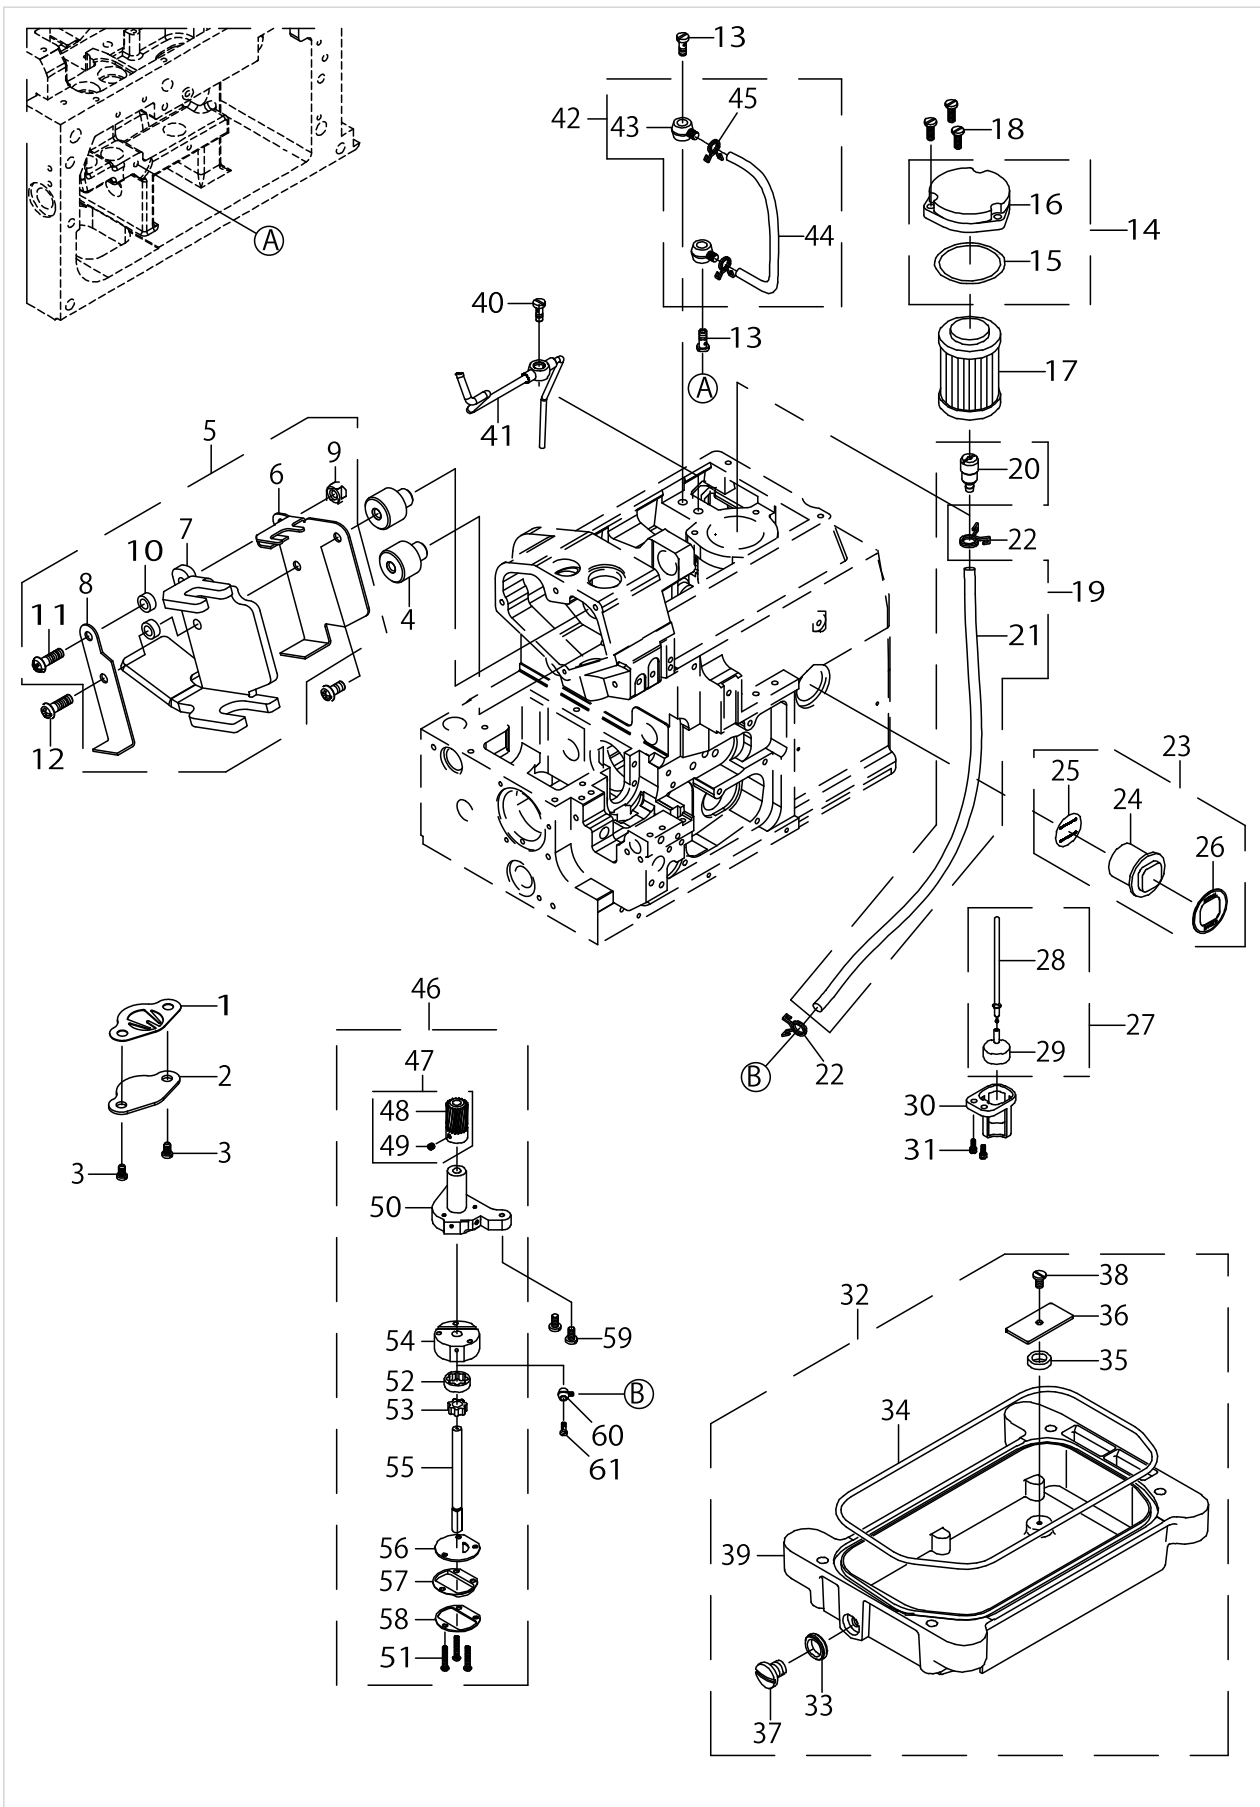

LUBRICATION MECHANISM COMPONENTS

LUBRICATION MECHANISM COMPONENTS

No.	Parts No.	Parts name	Remarks	Level	Cons	Qty
1	40167377	LOOPER FELT PRESSER				1
2	40167376	LOOPER FELT COVER				1
3	70000538	E_SCREW				2
4	40167385	NEEDLE LUBRICATION FELT BASE				2
5	40169819	NEEDLE LUBRICATION FELT COMB.				1
6	40167386	NEEDLE LUBRICATION FELT SEAT		*		1
7	40167387	NEEDLE LUBRICATION FELT		*		1
8	40167388	FELT PRESSER		*		1
9	40167389	NUT		*		1
10	40169818	WASHER		*		2
11	40167390	M SCREW		*		1
12	40167391	M SCREW				2
13	70000532	E_SCREW				2
14	70000675	OIL FILTER				1
15	70000144	O-RING		*		1
16	70000674	OIL FILTER COVER		*		1
17	70000312	OIL FILTER				1
18	70000520	E_SCREW				3
19	70000328	OIL TUBE COMB				1
20	70000428	JOINT		*		1
21	70000326	HOSE		*		1
22	70000658	SPRING CLAMP				2
23	40159762	OIL LEVEL INSPECTION LENS COMB.				1
24	70000157	OIL LEVEL INSPECTION LENS		*		1
25	70000158	NAME PLATE		*		1
26	40159761	NAME PLATE		*		1
27	70000160	OIL INDICATOR ROD COMB.				1
28	70000159	OIL INDICATOR ROD		*		1
29	70000261	OIL INDICATOR		*		1
30	70000262	BAFFLE				1
31	70000521	E_SCREW				2
32	40159764	OIL RESERVOIR COMB.				1
33	70000146	OIL SEAL		*		1
34	70000273	O-RING		*		1
35	70000381	MAGNET		*		1
36	70000382	BAFFLE		*		1
37	70000533	E_SCREW		*		1
38	70000518	E_SCREW		*		1
39	40159763	OIL RESERVOIR COMB.		*		1
40	70000532	E_SCREW				1
41	70000693	COPPER TUBE				1
42	70000329	HOSE COMB.				1
43	70000323	JOINT		*		2
44	70000325	HOSE		*		1
45	70000658	SPRING CLAMP		*		2
46	40167366	PUMP COMB.				1
47	40169820	GEAR		*		1