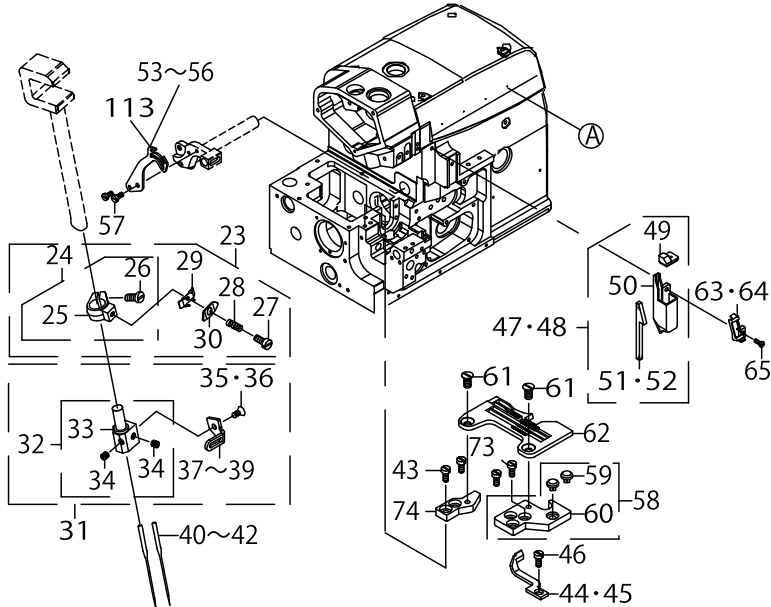

CRANKSHAFT COMPONENTS

MODEL	04D/14D	16D/43D
PARTS NO	20	15
	45	13
	21	16 / 17

CRANKSHAFT COMPONENTS

No.	Parts No.	Parts name	Remarks	Level	Cons	Qty
1	40159606	MAIN SHAFT COMB.				1
2	40159607	MAIN SHAFT COMB. (HIGH TYPE)	FOR 14D-40H/14D-44H/16D-50H			1
3	40164012	MAIN SHAFT COMB.(30P)	FOR 30P			1
4	40159605	MAIN SHAFT (HIGH TYPE)	FOR 14D-40H/14D-44H/16D-50H	*		1
5	40159604	MAIN SHAFT		*		1
6	40164011	MAIN SHAFT (30P)	FOR 30P	*		1
7	70000565	E_SCREW		*		1
8	70000565	E_SCREW		*		2
9	70000564	E_SCREW		*		2
10	70000535	E_SCREW				4
11	70000619	BALANCE BLOCK				1
12	70000620	BALANCE BLOCK				1
13	70000460	FASTENER PIN	FOR 16D/43D			1
14	70000130	BUSHING				1
15	70000701	BEARING COVER	FOR 16D/43D			1
16	70000554	E_SCREW	FOR 16D/43D			2
17	70000562	E_SCREW	FOR 16D/43D			1
18	70000694	BEARING				1
19	70000145	O-RING				1
20	70000700	BEARING COVER	FOR 04D/14D			1
21	70000508	E_SCREW	FOR 04D/14D			3
22	40164058	HAND WHEEL (30P)	FOR 30P			1
23	40159601	HAND WHEEL				1
24	70000536	E_SCREW				1
25	70000546	E_SCREW				1
26	70000341	GASKET				1
27	70000612	WASHER				1
28	40159603	M_SCREW				1
29	70000750	FAN BLADE				1
30	70000431	SIDE COVER COMB.				1
31	70000430	SIDE COVER		*		1
32	70000145	O-RING		*		1
33	70000521	E_SCREW				3
34	70000143	O-RING				1
35	70000149	WORM WHEEL				1
36	70000699	WASHER				1
37	70000695	BEARING				1
38	70000259	WORM WHEEL				1
39	70000257	WORM WHEEL		*		1
40	70000522	E_SCREW		*		1
41	70000314	SHAFT				1
42	70000696	BEARING				1
43	70000449	STOP RING				1
44	70000737	SHAFT				1
45	40159608	M_SCREW	FOR 04D/14D			1

THREAD TENSION COMPONENTS

MODEL	04D	14D	16D	43D	14D-30P
PARTS NO	10	1	10	1	113
	5	6	16	17	
	54	53	55	56	
	51	51	52	52	
	63	63	64	64	
	44	44	45	45	
	38	37	39	39	
	8	8	15	15	
	2	2	20	20	
	9	9	21	21	
			14	14	
	35	35	36	36	
	3	4	11	12	
	47	47	48	48	