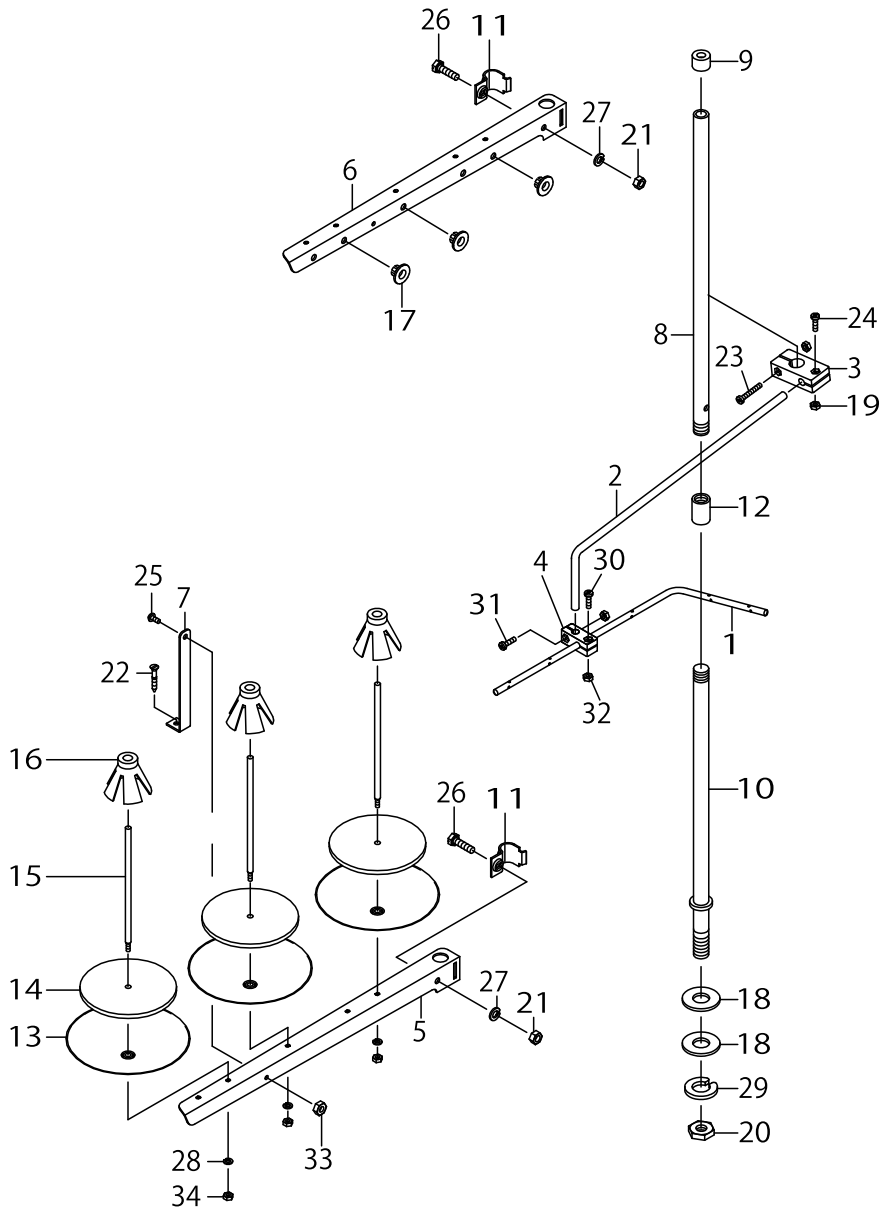

THREAD STAND COMPONENTS (FOR MO-6804D)

THREAD STAND COMPONENTS (FOR MO-6804D)

No.	Parts No.	Parts name	Remarks	Level	Cons	Qty
1	70000178	THREAD GUIDE PLATE				1
2	70000179	THREAD GUIDE BAR				1
3	70000180	FIXED SEAT				1
4	70000181	FIXED SEAT				1
5	70000182	THREAD GUIDE BAR				1
6	70000183	THREAD GUIDE BAR				1
7	70000186	SUPPORTER				1
8	70000188	THREAD STAND ROD				1
9	70000189	THREAD STAND COVER				1
10	70000190	THREAD STAND ROD				1
11	70000191	FIXED PLATE				2
12	70000192	CONNECTING LOOP				1
13	70000215	COILING SEAT				3
14	70000216	SPONGY CUSHION				3
15	70000217	CONNECTING LOOP				3
16	70000218	THREAD STEADY BALL SEAT				3
17	70000219	PLUG				3
18	70000354	WASHER				2
19	70000454	NUT				2
20	70000455	NUT				1
21	70000456	NUT				2
22	70000547	E_SCREW				1
23	70000579	M_SCREW				1
24	70000580	M_SCREW				1
25	70000581	M_SCREW				1
26	70000589	M_SCREW				2
27	70000611	WASHER				2
28	70000615	WASHER				3
29	70000618	WASHER				1
30	70000580	M_SCREW				1
31	70000580	M_SCREW				1
32	70000454	NUT				2
33	70000454	NUT				1
34	70000454	NUT				3