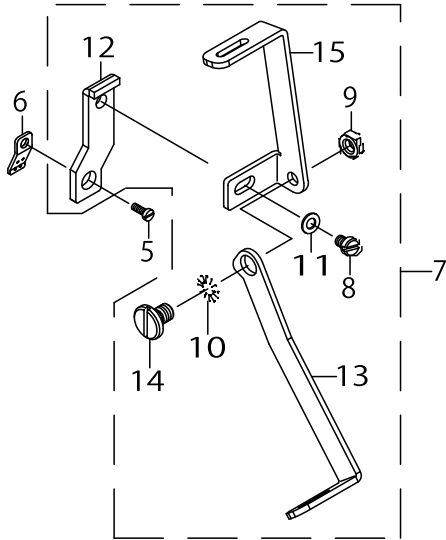

ACCESSORIES PARTS COMPONENTS

ACCESSORIES PARTS COMPONENTS

No.	Parts No.	Parts name	Remarks	Level	Cons	Qty
1	40159786	HEAD COVER				1
2	40159785	SEWING OIL J18(3)				1
3	70000757	FUNNEL				1
4	70000759	TWEEZERS				1
5	70000760	CHAIN				1
6	40159796	SPANNER COMB.				1
7	40159794	RING SPANNER		*		1
8	40159795	SPANNER		*		1
9	40171278	RING SPANNER				1
10	40159793	HEXAGONAL ROD SPANNER KEY COMB.				1
11	40159789	HEXAGONAL ROD SPANNER KEY		*		1
12	40159790	HEXAGONAL ROD SPANNER KEY		*		1
13	40159791	HEXAGONAL ROD SPANNER KEY		*		1
14	70000763	DESICCATIVE				1
15	70000758	HEXAGON SCREWDRIVER				1
16	40159792	SCREW DRIVER COMB.				1
17	40159787	SCREW DRIVER		*		1
18	40159788	SCREW DRIVER		*		1
19	70000761	TOOL BAG				1
20	70000498	E_SCREW				1
21	70000399	KNIFE				1
22	MDC270B1100	NEEDLE DCX27 #11				5
23	MDC270B0900	NEEDLE DCX27 #9	FOR 14D-24H			5
24	MDC270B1400	NEEDLE DCX27 #14	FOR 14D-44H/43D			5
25	MDC270B1600	NEEDLE DCX27 #16	FOR 16D-50H			5

TAPE INSERTION COMPONENTS

TAPE INSERTION COMPONENTS

No.	Parts No.	Parts name	Remarks	Level	Cons	Qty
1	70000908	M_SCREW				2
2	40159574	SAFETY PLATE BRACKET				1
3	40159576	WASHER				2
4	40159810	SAFETY PLATE				1
5	70000549	E_SCREW				1
6	40159645	THREAD GUIDE PLATE				1
7	40159815	TAPE GUIDE COMB.				1
8	70000908	M_SCREW		*		1
9	70000452	NUT		*		1
10	70000359	WASHER		*		1
11	40159576	WASHER		*		1
12	40159811	TAPE GUIDE		*		1
13	40159813	TAPE GUIDE		*		1
14	40159814	E_SCREW		*		1
15	40159812	TAPE GUIDE		*		1
16	70000098	TAPE HOLDER	OPTIONAL PARTS			1
17	40159817	PRESSER FOOT				1