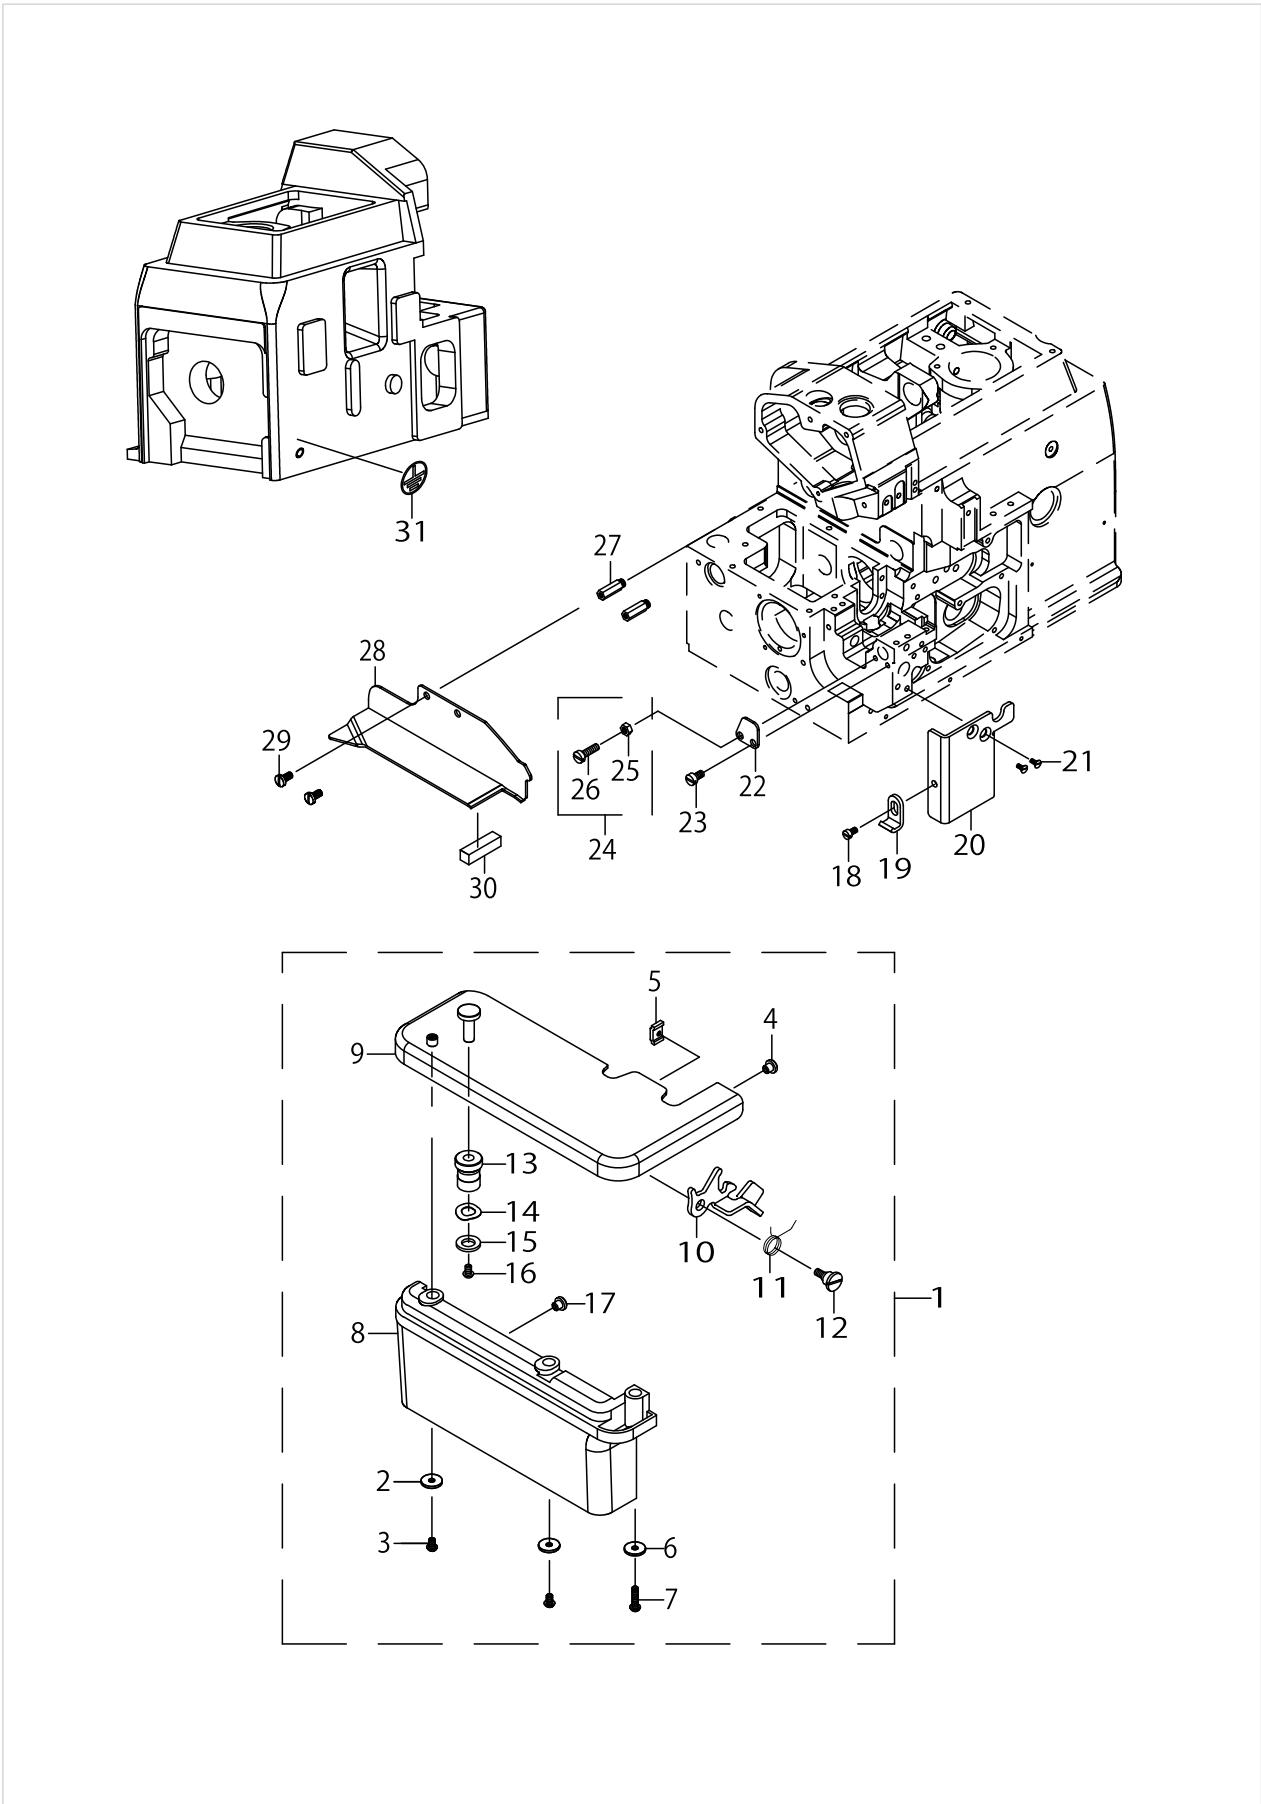

MISCELLANEOUS COVER COMPONENTS (2)

MISCELLANEOUS COVER COMPONENTS (2)

No.	Parts No.	Parts name	Remarks	Level	Cons	Qty
1	40159557	FABRIC PLATE COVER COMB.				1
2	70000368	WASHER		*		2
3	70000574	M_SCREW		*		2
4	70000490	RUBBER PLUG		*		1
5	70000334	FIXED SEAT		*		1
6	40159562	WASHER		*		1
7	40159563	M_SCREW		*		1
8	40159556	SIDE COVER		*		1
9	40159555	FABRIC PLATE COVER		*		1
10	40159564	LEVER		*		1
11	40159565	SPRING		*		1
12	70000528	E_SCREW		*		1
13	40159558	BUSHING		*		1
14	40159559	WASHER		*		1
15	40159560	WASHER		*		1
16	70000577	M_SCREW		*		1
17	40159561	RUBBER PLUG		*		1
18	40159552	M_SCREW				1
19	40159553	GUIDE PLATE				1
20	40159554	OILER COVER				1
21	70000516	E_SCREW				2
22	70000404	FIXED PLATE				1
23	70000518	E_SCREW				1
24	70000453	NUT				1
25	70000452	NUT		*		1
26	70000563	E_SCREW		*		1
27	70000494	SCREW				2
28	70000493	FABRIC GUIDE				1
29	70000515	E_SCREW				2
30	70000755	SPONGY CUSHION				1
31	40159551	LABEL_(GROUND_MARK)				1