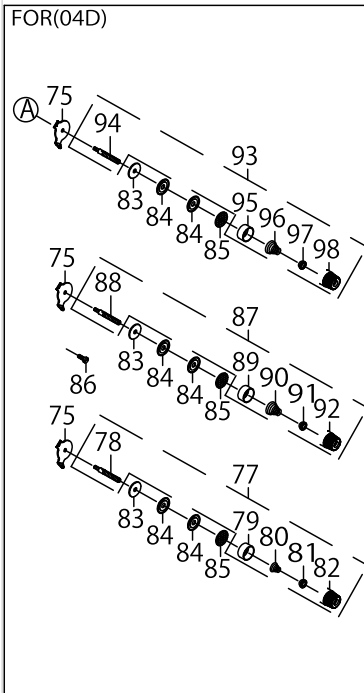

NEEDLE DRIVING SHAFT COMPONENTS

NEEDLE DRIVING SHAFT COMPONENTS

No.	Parts No.	Parts name	Remarks	Level	Cons	Qty
1	40159615	SHAFT COMB.				1
2	70000643	SHAFT		*		1
3	70000640	NEEDLE BAR ROCKER		*		1
4	70000588	M_SCREW		*		1
5	70000646	PIN		*		1
6	70000522	E_SCREW		*		1
7	40159618	CONNECTING ROD COMB.		*		1
8	40159617	CONNECTING ROD		*		1
9	70000578	M_SCREW		*		2
10	70000503	E_SCREW				1
11	70000141	O-RING				2
12	40167349	ARBOR				1
13	70000437	COLLAR				1
14	70000432	COLLAR		*		1
15	70000522	E_SCREW		*		2
16	70000637	BUSHING				1
17	70000362	WASHER				1
18	70000134	E_CIRCLIPS				1
19	40167347	BUSHING				1
20	40167355	NEEDLE BAR COMB.(44H SIZE)	FOR 14D-44H			1
21	40167348	NEEDLE BAR COMB.				1
22	70000633	CONNECTING ROD COMB.		*		1
23	70000632	CONNECTING ROD		*		1
24	70000593	M_SCREW		*		1
25	40169823	SHAFT COMB.		*		1
26	40167350	SHAFT		*		1
27	70000728	OIL YARN		*		4
28	CQ200000000	COTTON OIL WICK D=2		*		0.032
29	CQ202000000	COTTON OIL WICK D=2		*		0.032
30	40167352	BUSHING		*		1
31	40167354	NEEDLE BAR (44H)	FOR 14D-44H	*		1
32	40167351	NEEDLE BAR		*		1
33	40167356	OIL SEAL				1

THREAD TENSION COMPONENTS

MODEL	04D	14D	16D	43D	14D-30P
PARTS NO	10	1	10	1	113
	5	6	16	17	
	54	53	55	56	
	51	51	52	52	
	63	63	64	64	
	44	44	45	45	
	38	37	39	39	
	8	8	15	15	
	2	2	20	20	
	9	9	21	21	
			14	14	
	35	35	36	36	
	3	4	11	12	
	47	47	48	48	