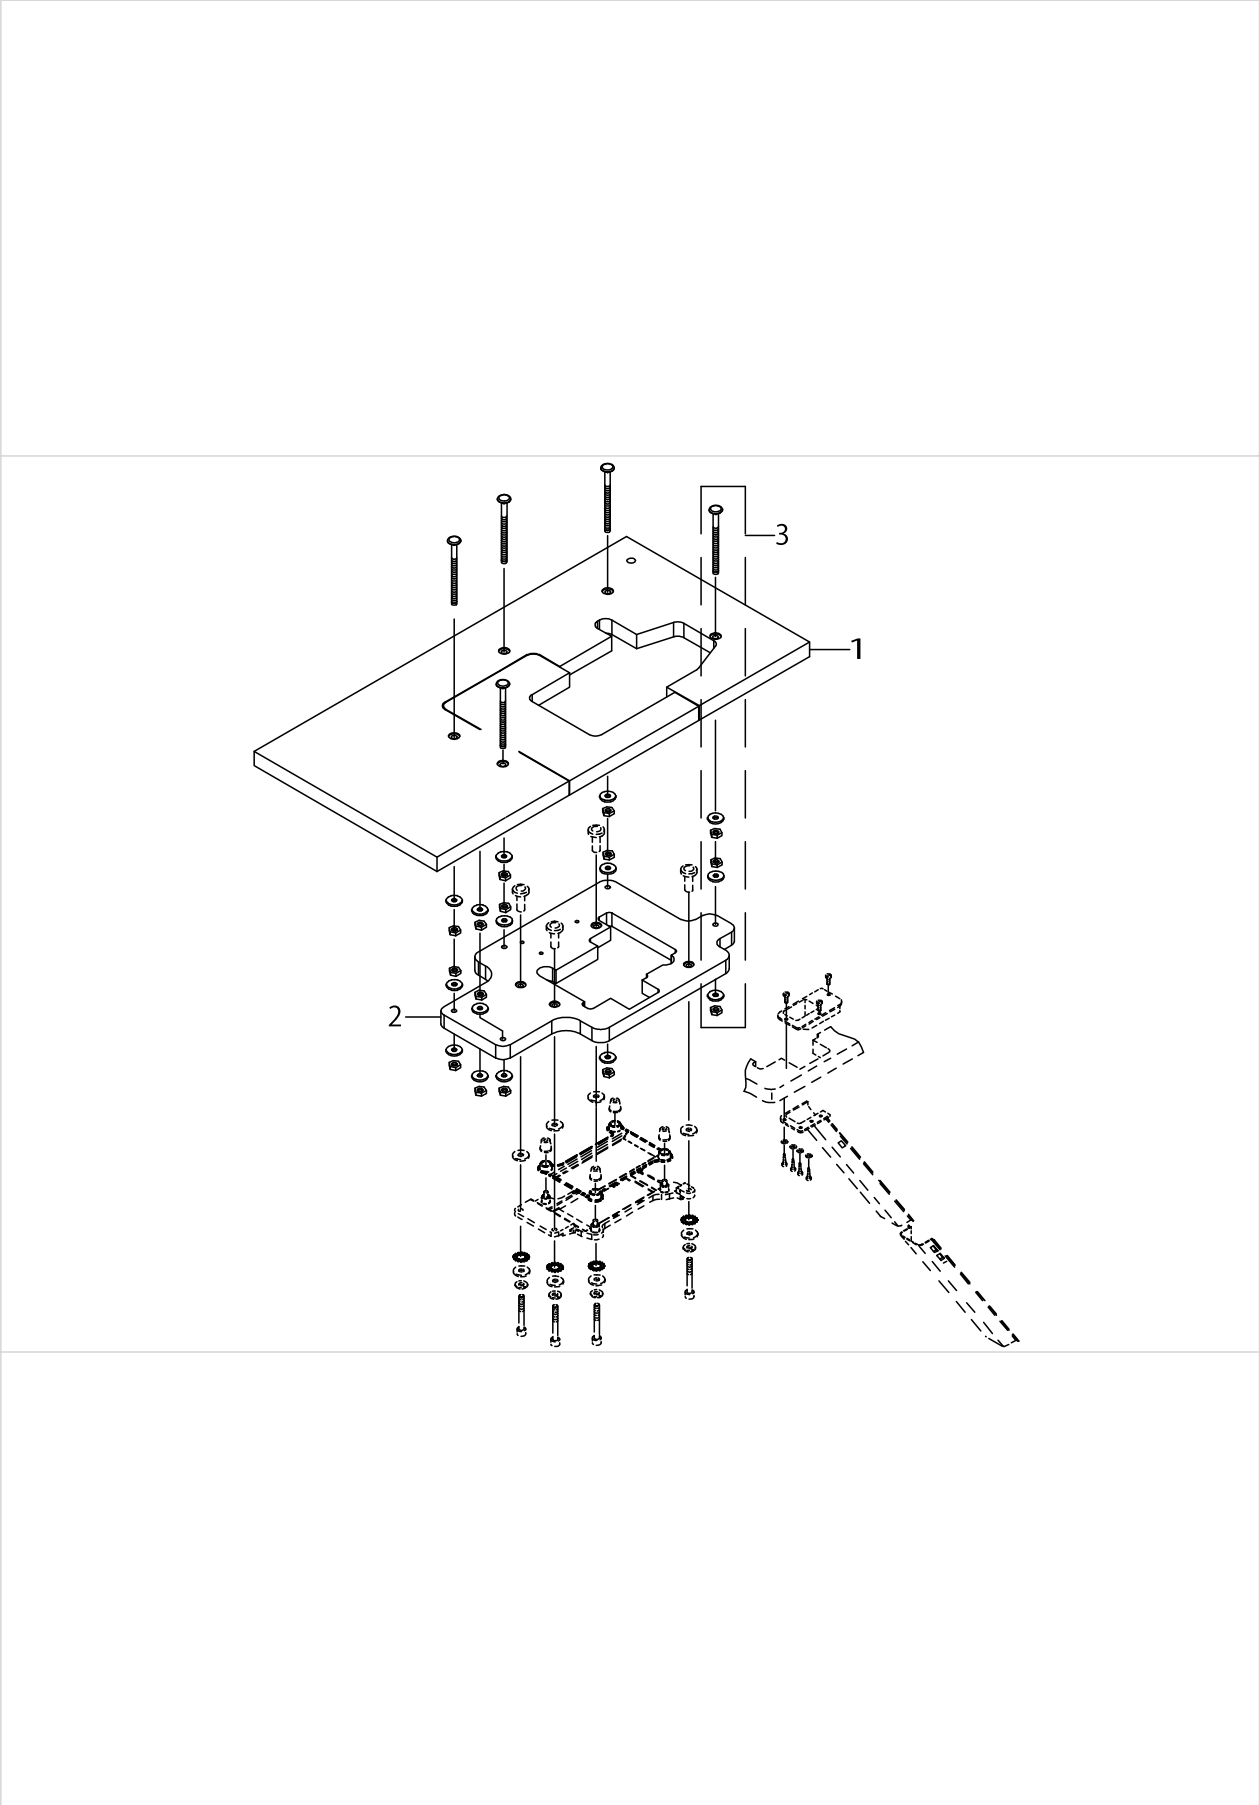

FULLY-SUNKEN TYPE TABLE COMPONENTS

FULLY-SUNKEN TYPE TABLE COMPONENTS

No.	Parts No.	Parts name	Remarks	Level	Cons	Qty
1	70000444	TABLE				1
2	70000706	FIXED TABLE				1
3	70000884	BOLT ASM.	FIVE PARTS ENCLOSED WITH THE DOTTED LINE ARE ENCLOSED			1