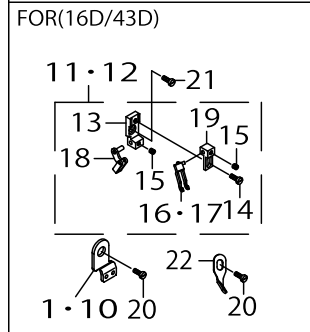

NEEDLE DRIVING SHAFT COMPONENTS

NEEDLE DRIVING SHAFT COMPONENTS

No.	Parts No.	Parts name	Remarks	Level	Cons	Qty
1	40159615	SHAFT COMB.				1
2	70000643	SHAFT		*		1
3	70000640	NEEDLE BAR ROCKER		*		1
4	70000588	M_SCREW		*		1
5	70000646	PIN		*		1
6	70000522	E_SCREW		*		1
7	40159618	CONNECTING ROD COMB.		*		1
8	40159617	CONNECTING ROD		*		1
9	70000578	M_SCREW		*		2
10	70000503	E_SCREW				1
11	70000141	O-RING				2
12	40167349	ARBOR				1
13	70000437	COLLAR				1
14	70000432	COLLAR		*		1
15	70000522	E_SCREW		*		2
16	70000637	BUSHING				1
17	70000362	WASHER				1
18	70000134	E_CIRCLIPS				1
19	40167347	BUSHING				1
20	40167355	NEEDLE BAR COMB.(44H SIZE)	FOR 14D-44H			1
21	40167348	NEEDLE BAR COMB.				1
22	70000633	CONNECTING ROD COMB.		*		1
23	70000632	CONNECTING ROD		*		1
24	70000593	M_SCREW		*		1
25	40169823	SHAFT COMB.		*		1
26	40167350	SHAFT		*		1
27	70000728	OIL YARN		*		4
28	CQ200000000	COTTON OIL WICK D=2		*		0.032
29	CQ202000000	COTTON OIL WICK D=2		*		0.032
30	40167352	BUSHING		*		1
31	40167354	NEEDLE BAR (44H)	FOR 14D-44H	*		1
32	40167351	NEEDLE BAR		*		1
33	40167356	OIL SEAL				1

THREAD TENSION COMPONENTS

MODEL	04D	14D	16D	43D	14D-30P
PARTS NO	10	1	10	1	113
	5	6	16	17	
	54	53	55	56	
	51	51	52	52	
	63	63	64	64	
	44	44	45	45	
	38	37	39	39	
	8	8	15	15	
	2	2	20	20	
	9	9	21	21	
			14	14	
	35	35	36	36	
	3	4	11	12	
	47	47	48	48	