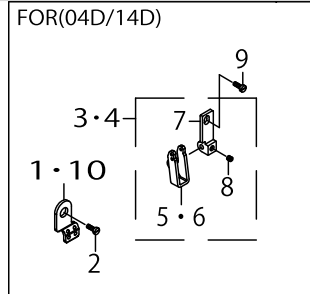

NEEDLE DRIVING SHAFT COMPONENTS

NEEDLE DRIVING SHAFT COMPONENTS

No.	Parts No.	Parts name	Remarks	Level	Cons	Qty
1	40159615	SHAFT COMB.				1
2	70000643	SHAFT		*		1
3	70000640	NEEDLE BAR ROCKER		*		1
4	70000588	M_SCREW		*		1
5	70000646	PIN		*		1
6	70000522	E_SCREW		*		1
7	40159618	CONNECTING ROD COMB.		*		1
8	40159617	CONNECTING ROD		*		1
9	70000578	M_SCREW		*		2
10	70000503	E_SCREW				1
11	70000141	O-RING				2
12	40167349	ARBOR				1
13	70000437	COLLAR				1
14	70000432	COLLAR		*		1
15	70000522	E_SCREW		*		2
16	70000637	BUSHING				1
17	70000362	WASHER				1
18	70000134	E_CIRCLIPS				1
19	40167347	BUSHING				1
20	40167355	NEEDLE BAR COMB.(44H SIZE)	FOR 14D-44H			1
21	40167348	NEEDLE BAR COMB.				1
22	70000633	CONNECTING ROD COMB.		*		1
23	70000632	CONNECTING ROD		*		1
24	70000593	M_SCREW		*		1
25	40169823	SHAFT COMB.		*		1
26	40167350	SHAFT		*		1
27	70000728	OIL YARN		*		4
28	CQ200000000	COTTON OIL WICK D=2		*		0.032
29	CQ202000000	COTTON OIL WICK D=2		*		0.032
30	40167352	BUSHING		*		1
31	40167354	NEEDLE BAR (44H)	FOR 14D-44H	*		1
32	40167351	NEEDLE BAR		*		1
33	40167356	OIL SEAL				1

THREAD TENSION COMPONENTS

MODEL	04D	14D	16D	43D	14D-30P
PARTS NO	10	1	10	1	113
	5	6	16	17	
	54	53	55	56	
	51	51	52	52	
	63	63	64	64	
	44	44	45	45	
	38	37	39	39	
	8	8	15	15	
	2	2	20	20	
	9	9	21	21	
			14	14	
	35	35	36	36	
	3	4	11	12	
	47	47	48	48	