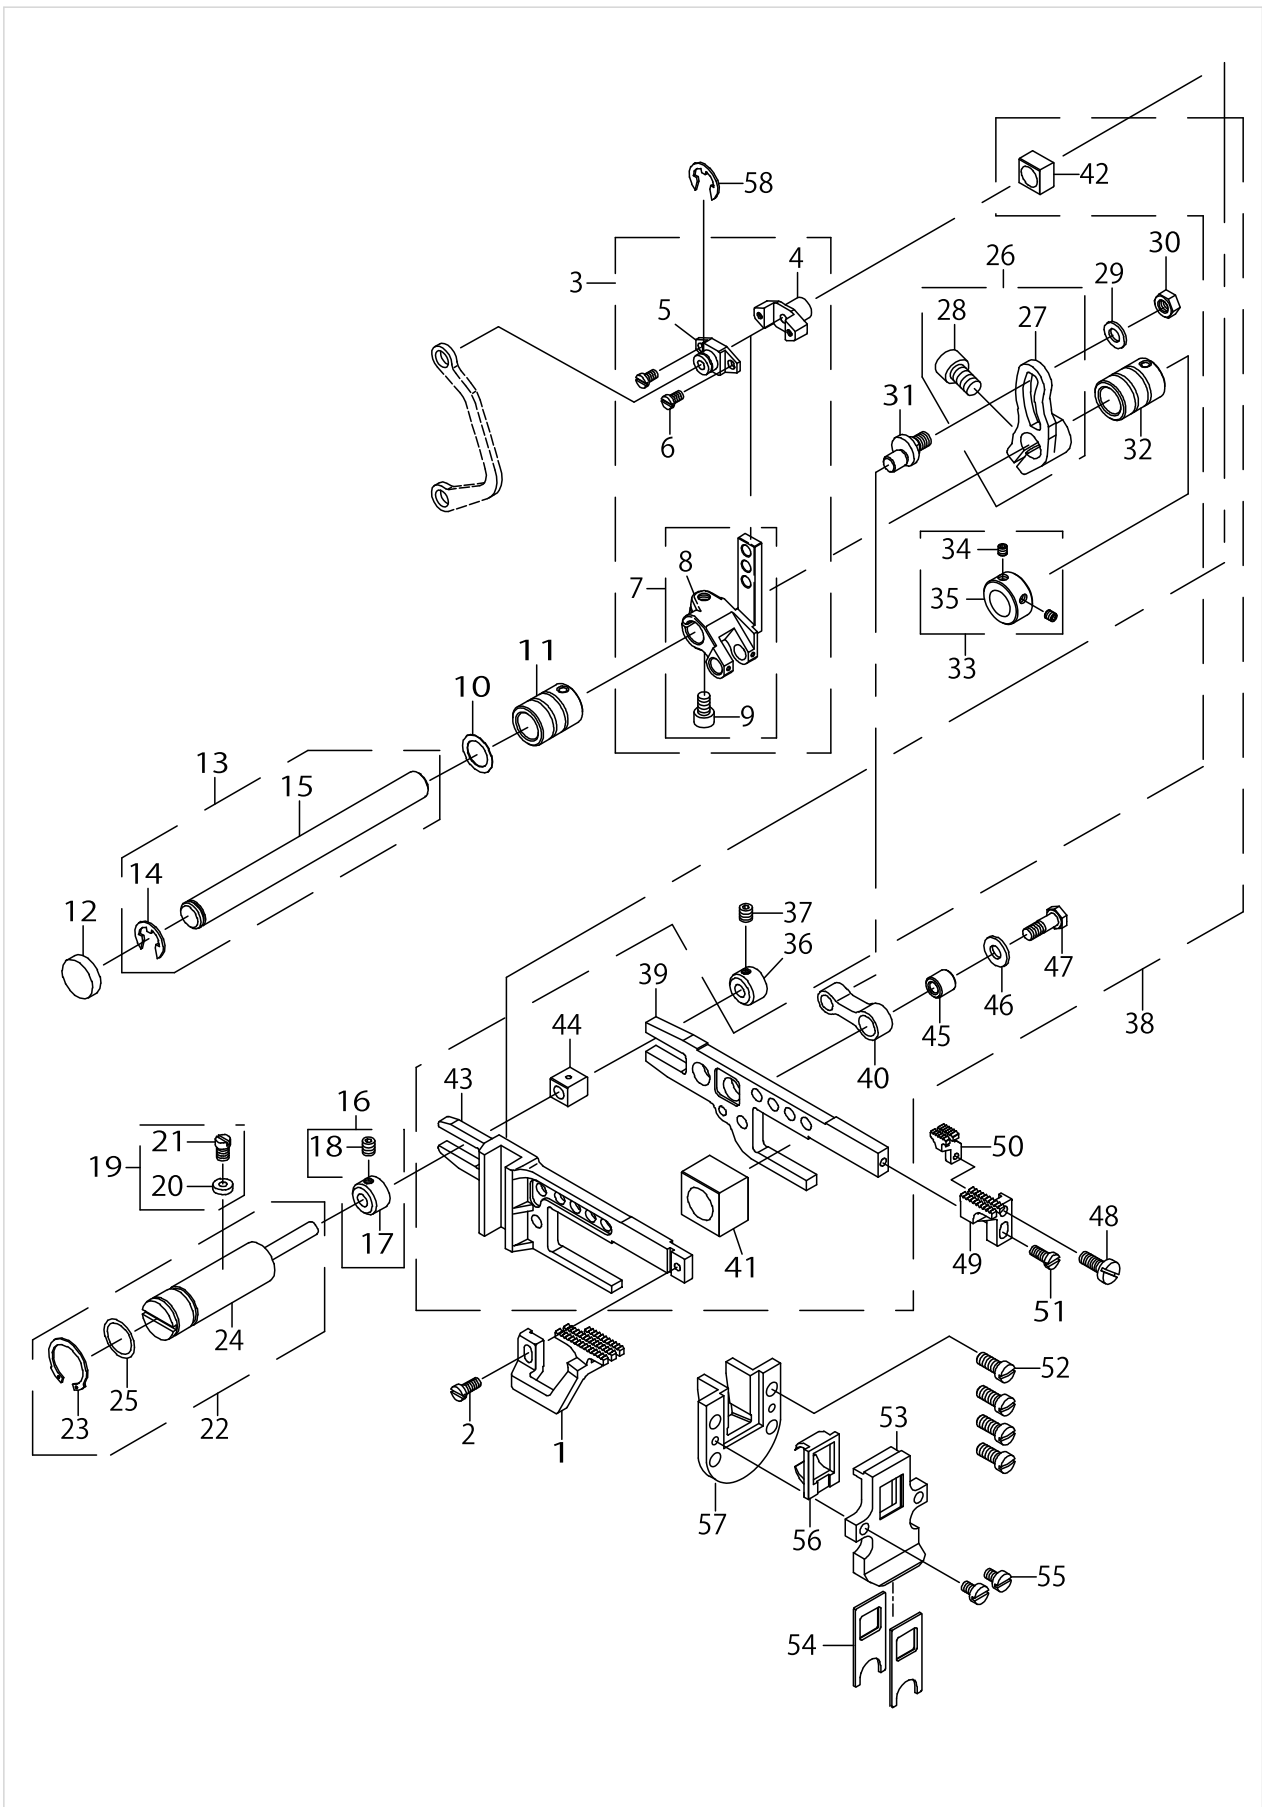

FEED MECHANISM COMPONENTS (2)

FEED MECHANISM COMPONENTS (2)

No.	Parts No.	Parts name	Remarks	Level	Cons	Qty
47	7000514	E_SCREW		*		1
48	7000572	M_SCREW				1
49	*****	FEED DOG	REFER MO-6800D GAUGE TABLE			1
50	*****	FEED DOG	REFER MO-6800D GAUGE TABLE			1
51	7000509	E_SCREW				1
52	7000530	E_SCREW				4
53	7000151	OIL SCRAPER HOLDER				1
54	7000152	OIL SEAL				2
55	7000508	E_SCREW				2
56	40159718	OIL SEAL				1
57	40159719	SLIDE BLOCK				1
58	7000132	E_CIRCLIPS				1