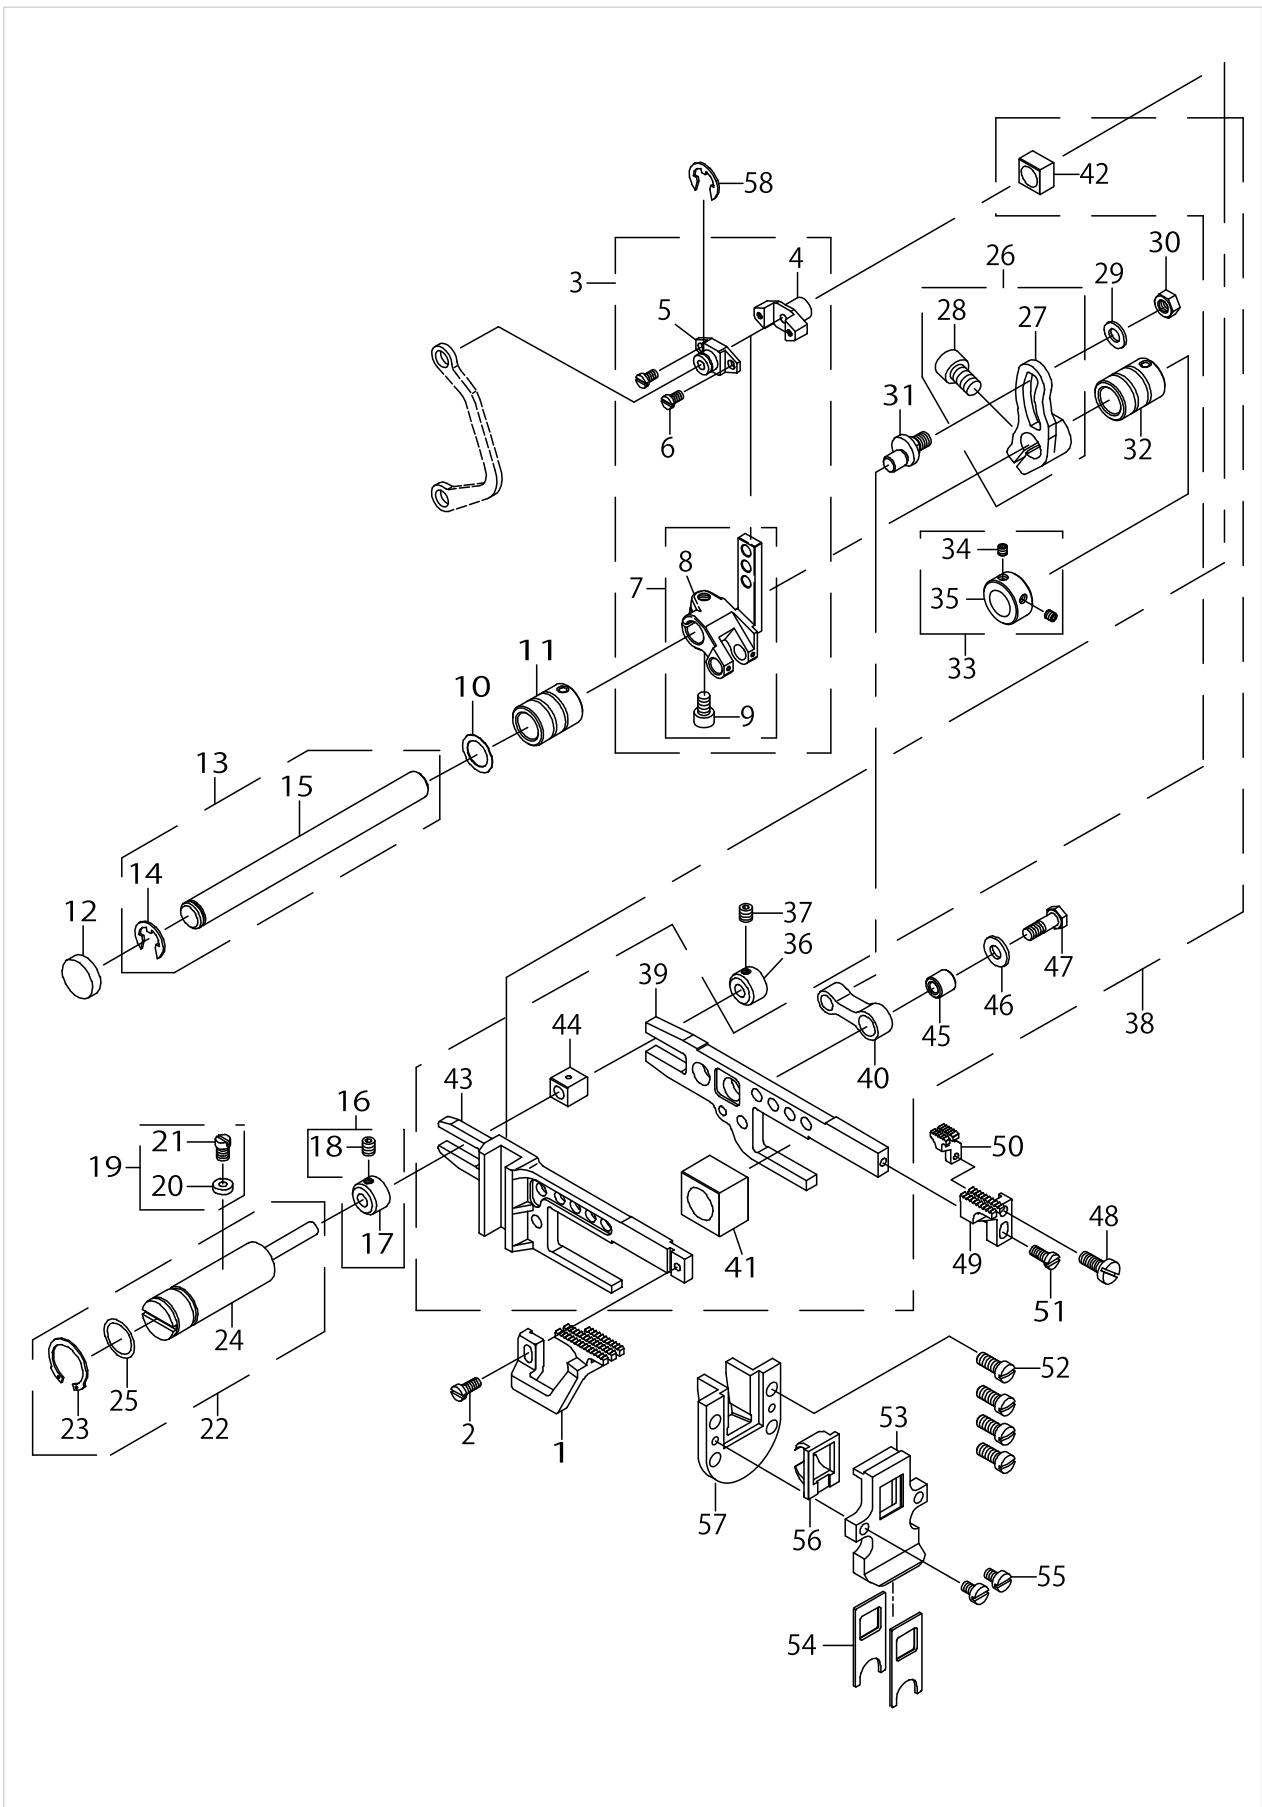

FEED MECHANISM COMPONENTS (2)

FEED MECHANISM COMPONENTS (2)

No.	Parts No.	Parts name	Remarks	Level	Cons	Qty
1	*****	FEED DOG	REFER MO-6800D GAUGE TABLE			1
2	70000509	E_SCREW				1
3	70000683	CRANK COMB.				1
4	70000374	ROCKING SEAT		*		1
5	70000375	ROCKING SEAT		*		1
6	70000558	E_SCREW		*		2
7	70000684	CRANK		*		1
8	70000681	CRANK		*		1
9	70000590	M_SCREW		*		1
10	70000361	WASHER				1
11	70000280	BUSHING				1
12	70000446	OIL SEAL				1
13	40159717	ECCENTRIC SHAFT COMB.				1
14	70000133	E_CIRCLIPS		*		1
15	40159716	ECCENTRIC SHAFT		*		1
16	70000435	COLLAR				1
17	70000433	COLLAR		*		1
18	70000522	E_SCREW		*		1
19	70000147	OIL SEAL COMB.				1
20	70000138	OIL SEAL		*		1
21	70000548	E_SCREW		*		1
22	70000734	ECCENTRIC SHAFT				1
23	70000135	E_CIRCLIPS		*		1
24	70000733	ECCENTRIC SHAFT		*		1
25	70000141	O-RING		*		1
26	70000685	CRANK				1
27	70000682	CRANK		*		1
28	70000590	M_SCREW		*		1
29	70000356	WASHER				1
30	70000458	NUT				1
31	70000688	ADJUSTING SHAFT				1
32	70000410	BUSHING				1
33	40159676	COLLAR				1
34	70000522	E_SCREW		*		2
35	40159715	COLLAR		*		1
36	70000433	COLLAR				1
37	70000522	E_SCREW				1
38	70000731	FEED DOG SEAT COMB.				1
39	70000422	FEED DOG SEAT		*		1
40	70000423	CONNECTING ROD		*		1
41	70000429	SLIDE BLOCK		*		1
42	70000686	SLIDE BLOCK		*		1
43	70000689	FEED DOG SEAT		*		1
44	70000732	SLIDE BLOCK		*		1
45	70000317	BUSHING		*		1
46	70000346	GASKET		*		1