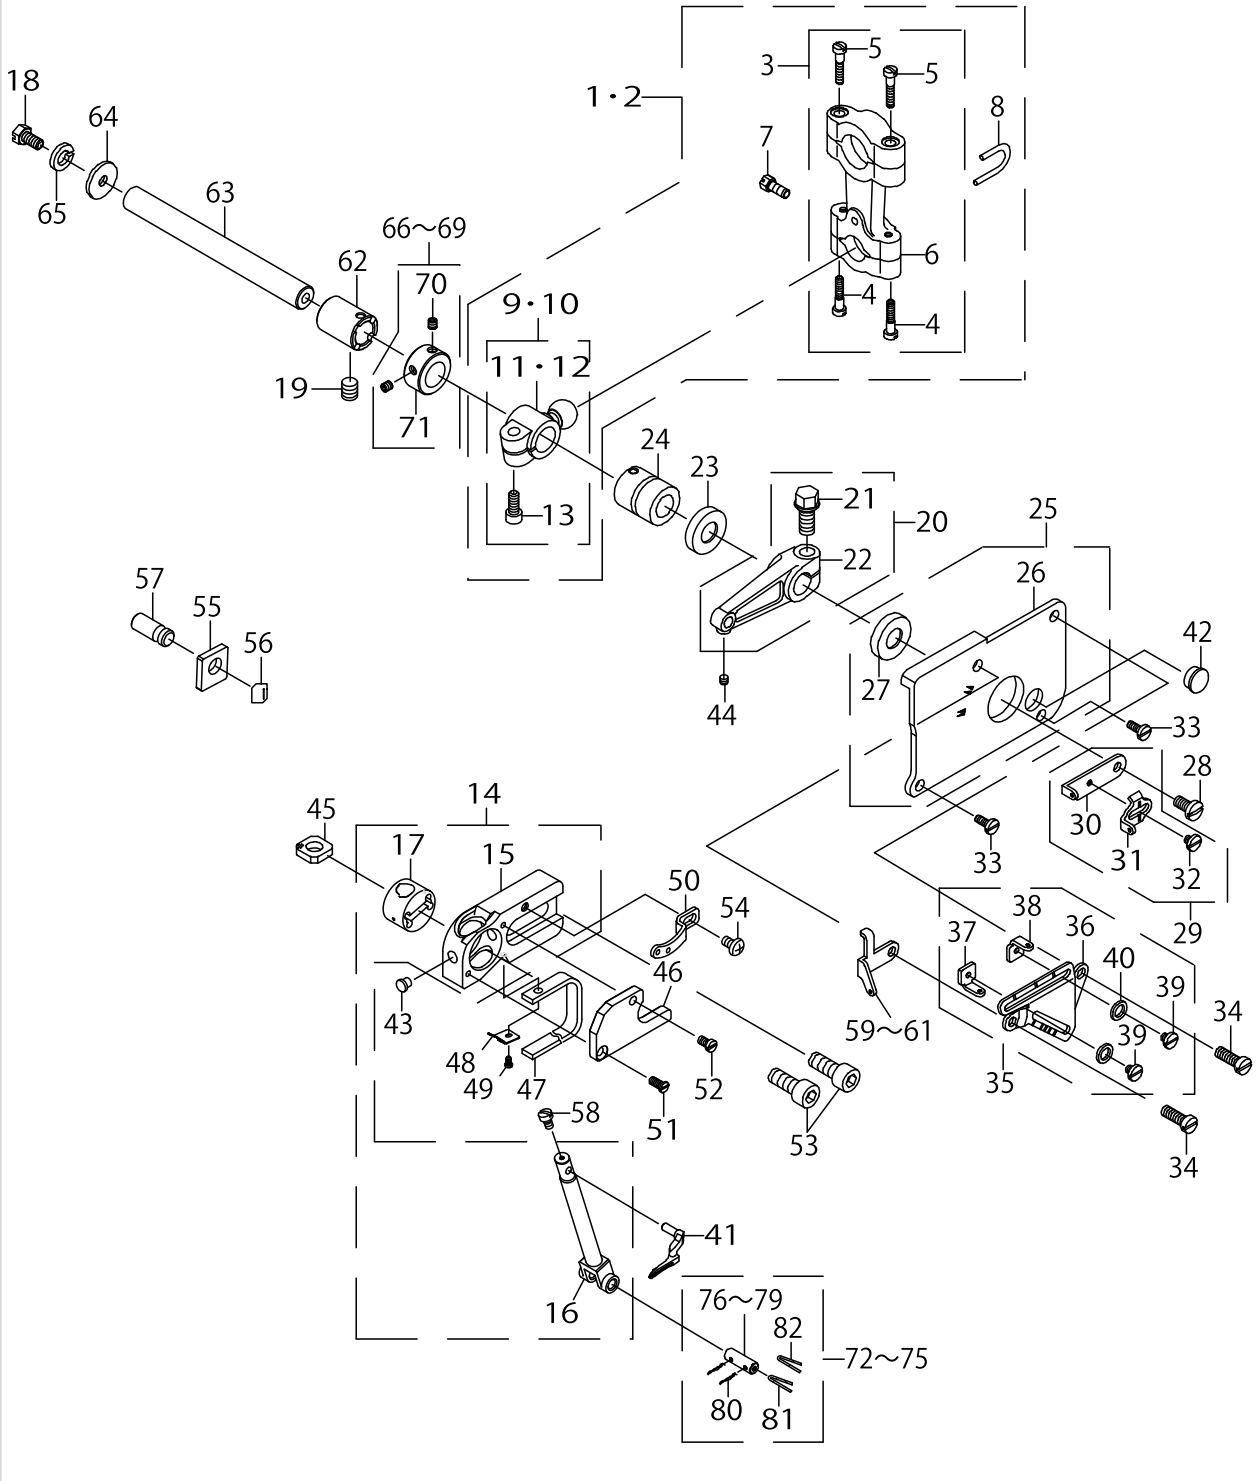

UPPER LOOPER COMPONENTS

MODEL	04D/16D	14D/43D	14D-44H	16D-50H	
PARTS NO	69	68	66	67 + 68	
	12	11	11	12	
	10	9	9	10	
	2	1	1	2	
		59		60	61