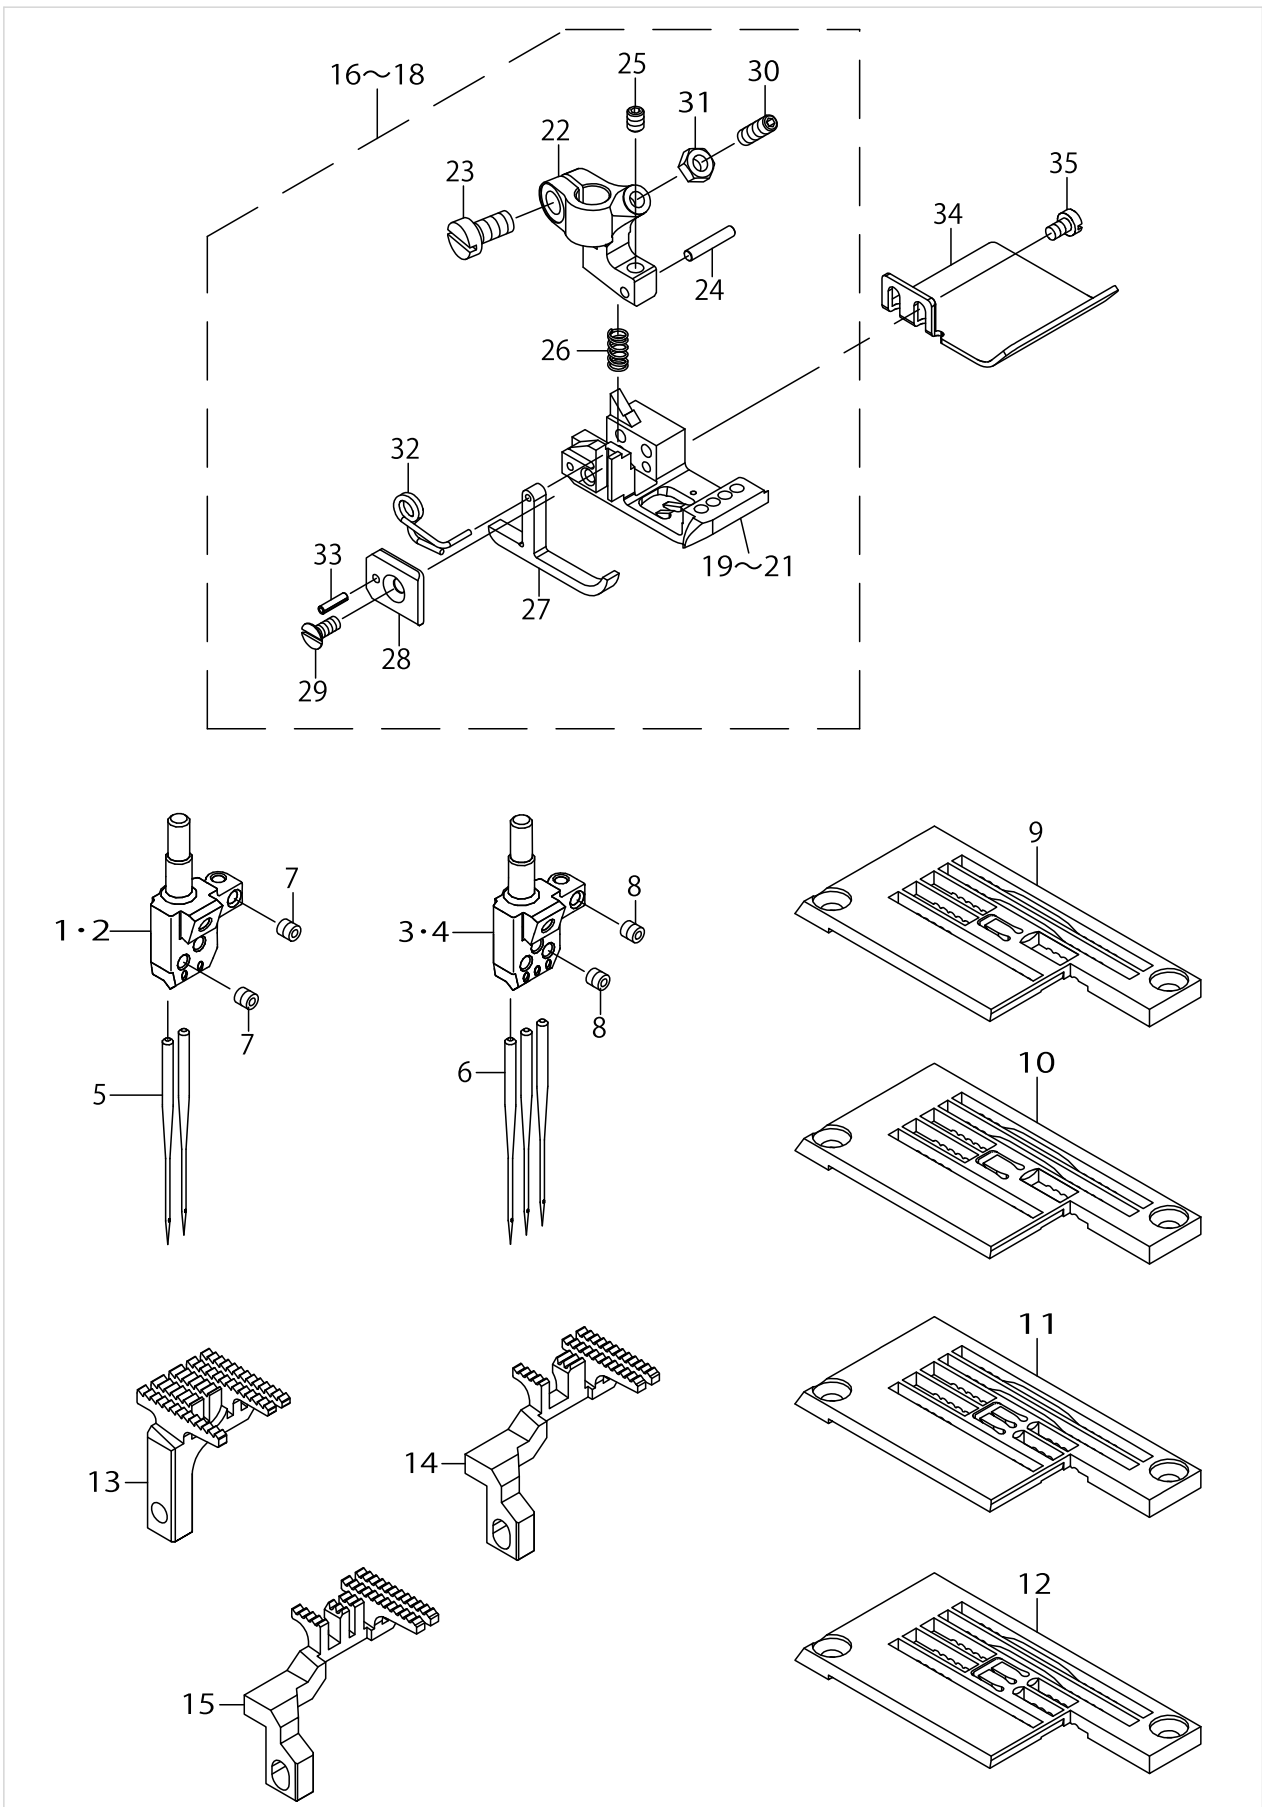

GAUGE COMPONENTS

GAUGE COMPONENTS

No.	Parts No.	Parts name	Remarks	Level	Cons	Qty
1	13350004	NEEDLE_HEAD_32	FOR MF-7922D-H24-E32			1
2	13350103	NEEDLE_HEAD_40	FOR MF-7922D-H24-E40			1
3	13350301	NEEDLE_HEAD_56	FOR MF-7923D-H24-E56			1
4	13350400	NEEDLE_HEAD_64	FOR MF-7923D-H24-E64			1
5	MUY128S1000	NEEDLE	FOR MF-7922D-H24-E32, MF-7922D-H24-E40		☆	2
6	MUY128S1000	NEEDLE	FOR MF-7923D-H24-E56, MF-7923D-H24-E64		☆	3
7	SM8030312TP	SCREW M3 L=3	FOR MF-7922D-H24-E32, MF-7922D-H24-E40			3
8	SM8030312TP	SCREW M3 L=3	FOR MF-7923D-H24-E56, MF-7923D-H24-E64			4
9	40154171	THROAT_PLATE	FOR MF-7922D-H24-E32			1
10	40154172	THROAT_PLATE	FOR MF-7922D-H24-E40			1
11	40154173	THROAT_PLATE	FOR MF-7923D-H24-E56			1
12	40154174	THROAT_PLATE	FOR MF-7923D-H24-E64			1
13	40154175	MAIN_FEED_DOG				1
14	40154177	DIFF_FEED_DOG	FOR MF-7922D-H24-E32, MF-7922D-H24-E40			1
15	40154178	DIFF_FEED_DOG	FOR MF-7923D-H24-E56, MF-7923D-H24-E64			1
16	40155626	PRESSER_FOOT_ASSY	FOR MF-7922D-H24-E32			1
17	40155628	PRESSER_FOOT_ASSY	FOR MF-7922D-H24-E40			1
18	40155630	PRESSER_FOOT_ASSY	FOR MF-7923D-H24-E56, MF-7923D-H24-E64			1
19	40155627	PRESSER_FOOT_BOTTOM	FOR MF-7922D-H24-E32	*		1
20	40155629	PRESSER_FOOT_BOTTOM	FOR MF-7922D-H24-E40	*		1
21	40155631	PRESSER_FOOT_BOTTOM	FOR MF-7923D-H24-E56, MF-7923D-H24-E64	*		1
22	40070224	PRESSER_FOOT_HINGE		*		1
23	SM6040800SP	SCREW		*		1
24	13375209	PIVOT_PIN		*		1
25	SM8030412TP	SCREW		*		1
26	13377106	SPRING		*		1
27	40070226	P_F_YIELDING_SECTION		*		1
28	40070227	GUIDE_PLATE		*		1
29	SM1850600SP	SCREW		*		1
30	SM8031002TP	SCREW		*		1
31	NM6030001SD	NUT M3X0.5		*		1
32	40070229	SPRING_L		*		1
33	PS0150065KP	SPRING PIN 1.5X6		*		1
34	40038064	FABRIC GUIDE	ACCESSORY PARTS			1
35	SM6850400SP	SCREW M2.5 L=4	ACCESSORY PARTS			2