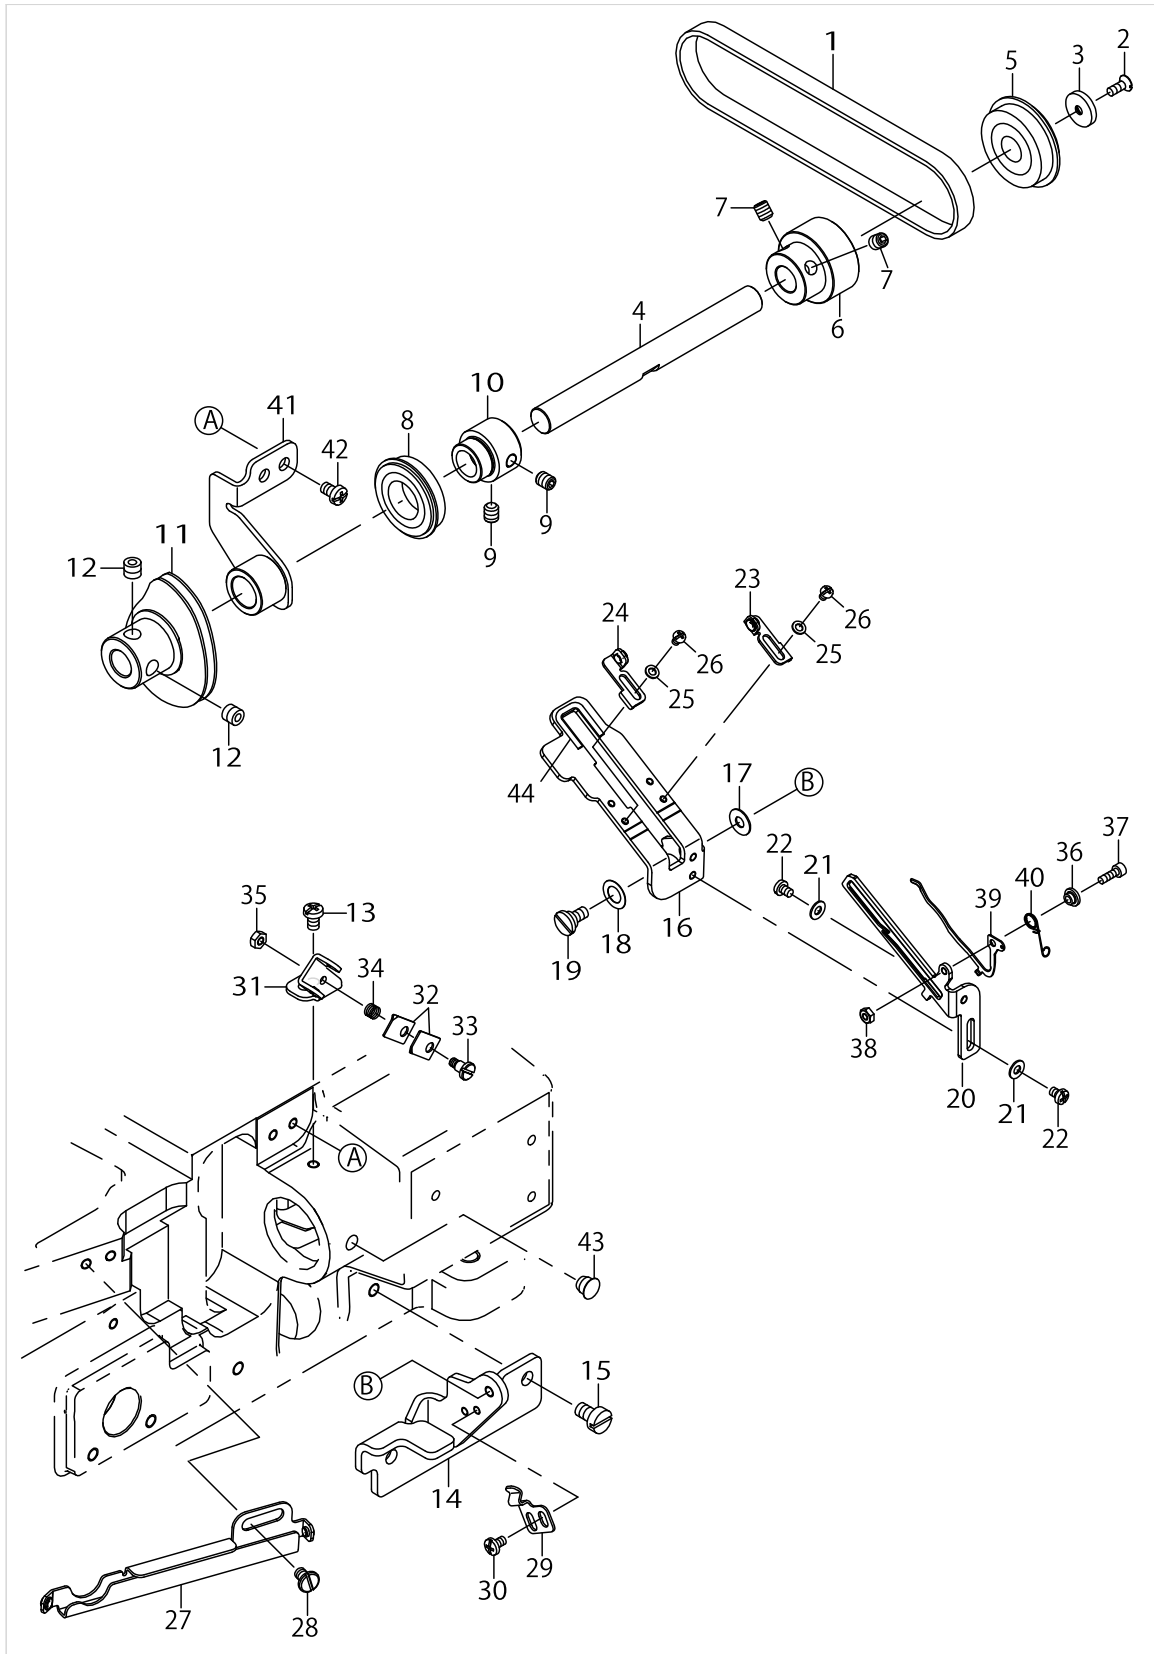

LOWER THREAD COMPONENTS

LOWER THREAD COMPONENTS

No.	Parts No.	Parts name	Remarks	Level	Cons	Qty
1	70001988	BELT_TAKE_UP				1
2	SM1030800SM	SCREW M3X0.5 L=8				1
3	13332606	WASHER TAKE UP				1
4	70001729	SHAFT_TAKE_UP				1
5	70004199	BEARING				1
6	13331301	SPROCKET TAKE UP				1
7	SM8050612TP	SCREW M5X6				2
8	70004194	BEARING				1
9	SM8050612TP	SCREW M5X6				2
10	70001754	COUPLING				1
11	40154169	ASSY_TAKE_UP				1
12	SM8060552TP	SCREW M6 L=5				2
13	SM4040655SP	SCREW M4 L=6				1
14	70001734	TAKE_UP_PLATE_BASE				1
15	SM6050800SP	SCREW M5 L=8				2
16	70001735	TAKE_UP_PLATE				1
17	WP0410516SD	PLAIN WASHER				1
18	WZ0641510KP	WAVED WASHER 6.4X11X0.3				1
19	SD0640246SP	HINGE SCREW D=6.35 H=2.4				1
20	40155640	THREAD_GUIDE				1
21	WP0320501SC	WASHER M3				3
22	SM4030455SP	SCREW				3
23	40100773	EYELET L ASSY				1
24	40100771	EYELET R ASSY				1
25	WP0280500SC	WASHER				2
26	SM4850455SP	SCREW				2
27	70001738	ASSY_THREAD_GUIDE				1
28	SM6040650TP	SCREW				2
29	70001745	SPRING				1
30	SM5030555SN	SCREW M3 L=5				2
31	70004375	NIPPER_PLATE				1
32	40100769	NIPPER SPRING PLATE				2
33	13326202	SHOULDER SCREW				1
34	13402805	SPRING				1
35	NM6030001SC	NUT M3X0.5 TYPE1				1
36	70001584	SPRING COLLAR				1
37	SM6850802TN	SCREW M2.5 L=8				1
38	NM6850001SC	NUT M2.5X0.45 TYPE1				1
39	70004733	THREAD_GUIDE_PLATE				1
40	70001753	THREAD_GUIDE_PLATE_SPRING				1
41	70001758	SHAFT_TAKE_UP_COVER_ASSY				1
42	SM4040655SP	SCREW M4 L=6				2
43	TA0620504R0	CAP				1
44	40087068	CAM THREAD CATCH				1