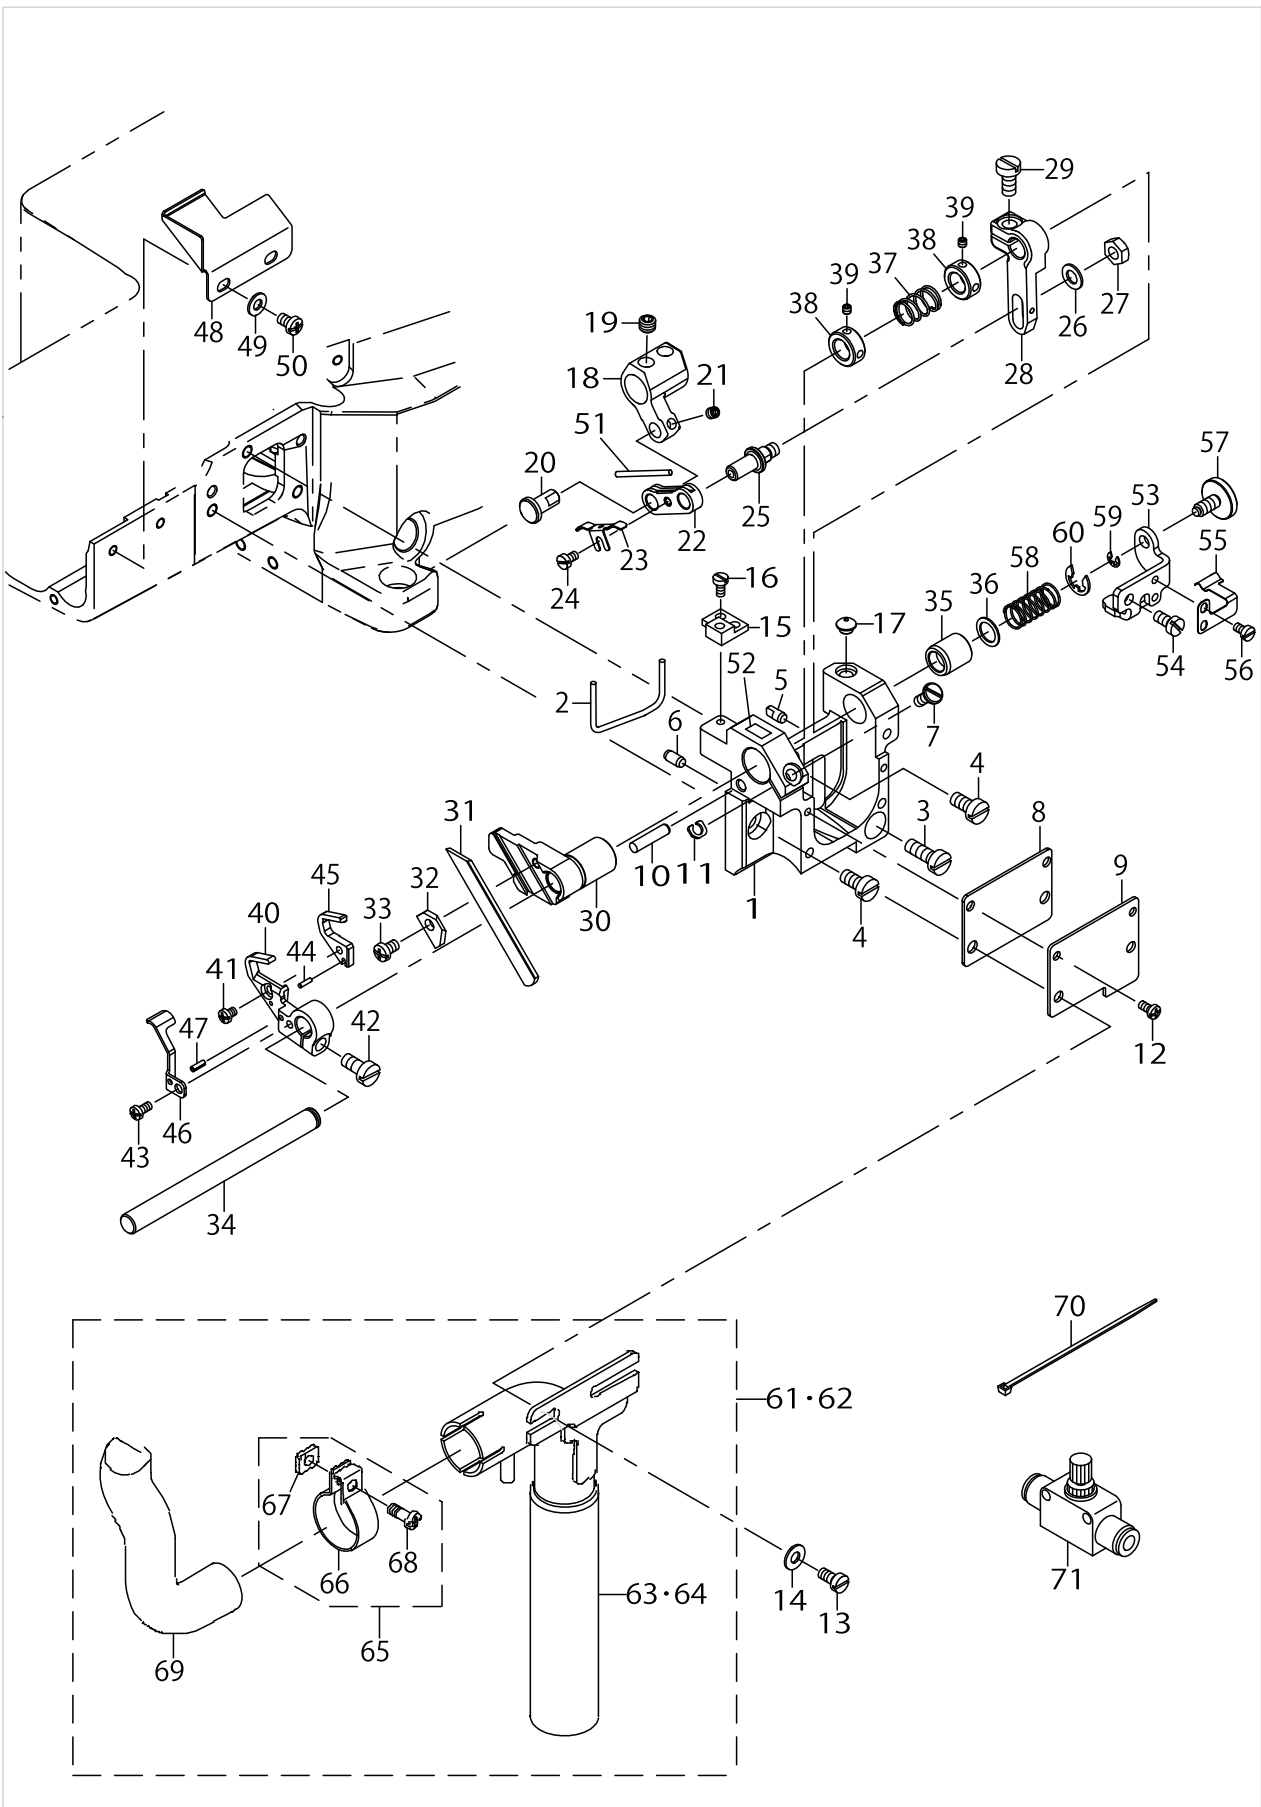

FABRIC TRIMMER LEFT COMPONENTS

FABRIC TRIMMER LEFT COMPONENTS

No.	Parts No.	Parts name	Remarks	Level	Cons	Qty
48	70001869	FEED_COVER				1
49	WP0430801SC	WASHER M4				2
50	SM4040655SP	SCREW M4 L=6				2
51	CQ303000000	OIL WICK				0.2
52	70004494	RUBBER_PLATE				1
53	40155656	ADJ_GUIDE_PLATE				1
54	SM6040800SP	SCREW				1
55	40155657	ADJUST_SPRING				1
56	SM6030500SN	SCREW M3 L=5				2
57	40155658	ADJUST_SCREW				1
58	40155659	SPRING				1
59	RE0250000K0	E-RING 2.5				1
60	RE0600000K0	E-RING 6				1
61	40155621	SUCTION_PIPE_SET_TOP	ACCESSORIES PARTS			1
62	40155624	SUCTION_PIPE_SET_SUB	ACCESSORIES PARTS			1
63	40155622	SUCTION_PIPE_ASSY_TOP		*		1
64	40155625	SUCTION_PIPE_ASSY_SUB		*		1
65	40043839	SUCTION_PIPE_JOINT_ASSY		*		1
66	40043800	SUCTION_PIPE_JOINT		*		1
67	40043815	SUCTION_PIPE_NUT		*		1
68	SM4041055SP	SCREW		*		1
69	40042374	SUCTION_PIPE_1		*		1
70	EA9500B0100	CABLE BAND	ACCESSORIES PARTS			1
71	PC012601000	SPEED CONTROLLER	ACCESSORIES PARTS			1