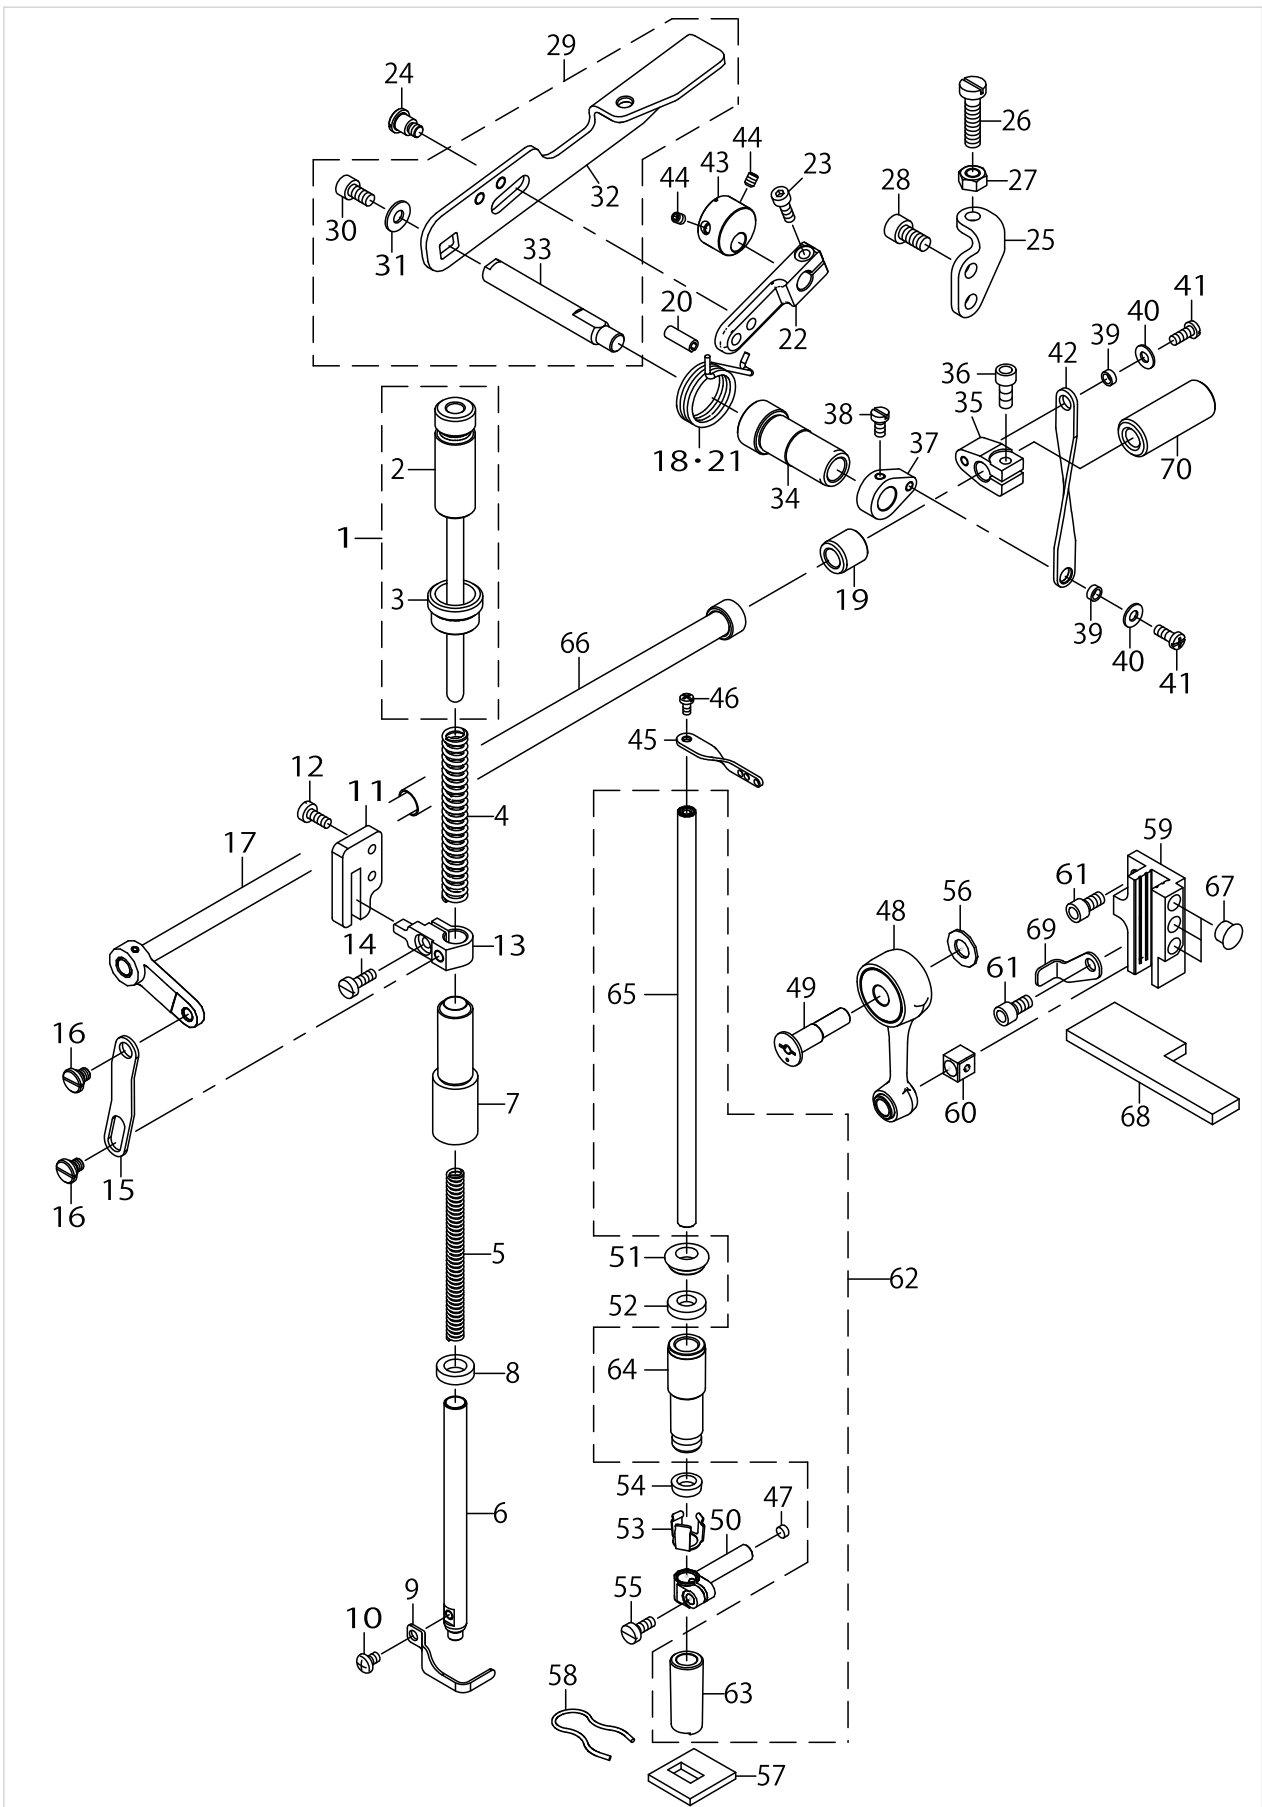

NEEDLE BAR & PRESSER COMPONENTS

NEEDLE BAR & PRESSER COMPONENTS

No.	Parts No.	Parts name	Remarks	Level	Cons	Qty
1	40070574	ADJ_SCREW_P_B_NUT_ASSY				1
2	40070573	ADJ_SCREW_P_B_ASSY		*		1
3	13313101	LOCKING NUT		*		1
4	13313309	SPRING PRESSER BAR A				1
5	70001480	SPRING_PRESSER_BAR_B				1
6	70001481	PRESSER_BAR				1
7	40156616	BUSHING_PRESSER_BAR				1
8	13315908	OIL SEAL				1
9	70001483	FINGER_GUARD				1
10	SM4040655SP	SCREW M4 L=6				1
11	13313804	GUIDE PLATE				1
12	SM6041000SP	SCREW M4 L=10				2
13	70001485	PRESSER_BAR_BRACKET				1
14	SM6041200SP	SCREW M4 L=12				1
15	13314109	LINK				1
16	SD0700206TP	SHOULDER SCREW				2
17	40078307	ASSY_LIFTER_SHAFT_DRY				1
18	13315205	SPRING LIFTER LEVER				1
19	70001486	BUSHING_LIFTER_FRONT				1
20	PS0500142KP	SPRING PIN				1
21	70001498	SPRING_LIFTER_LEVER				1
22	70001494	TENSION_RELEASE_LEVER				1
23	SM6041202TP	SCREW M4X0.7 L=12				1
24	SD0700586TP	SHOULDER SCREW				1
25	70001495	LIFTER_LEVER_STOPPER				1
26	SM6062550TP	SCREW M6 L=25				1
27	NM6060001CP	NUT M6				1
28	SM6061202TP	SCREW M6 L=12				2
29	70001487	LIFTER_LEVER_ASSY				1
30	SM6051002TP	SCREW M5X0.8 L=10		*		1
31	WP0551016SH	WASHER 5.5X13X1		*		1
32	70001488	LIFTER_LEVER		*		1
33	70001489	LIFTER_LEVER_SHAFT		*		1
34	70001490	BUSHING_LIFTER_LEVER				1
35	70001478	LIFTER_SHAFT_LEVER				1
36	SM6051202TP	SCREW M5X0.8 L=12				1
37	70001477	LIFTER_LEVER_COLLAR				1
38	SM6040800SP	SCREW				1
39	70001491	SPACER				2
40	WP0450826SC	WASHER 4.5X10X0.8				2
41	SM4041055SP	SCREW				2
42	70001492	LIFTER_LEVER_LINK				1
43	70001493	MINUTES_LIFTING_COLLAR				1
44	SM8040512TP	SCREW				2
45	13326806	NEEDLE BAR EYELET				1
46	SM4030855SN	SCREW M3 L=8.0				1
47	40078293	PLUG				1