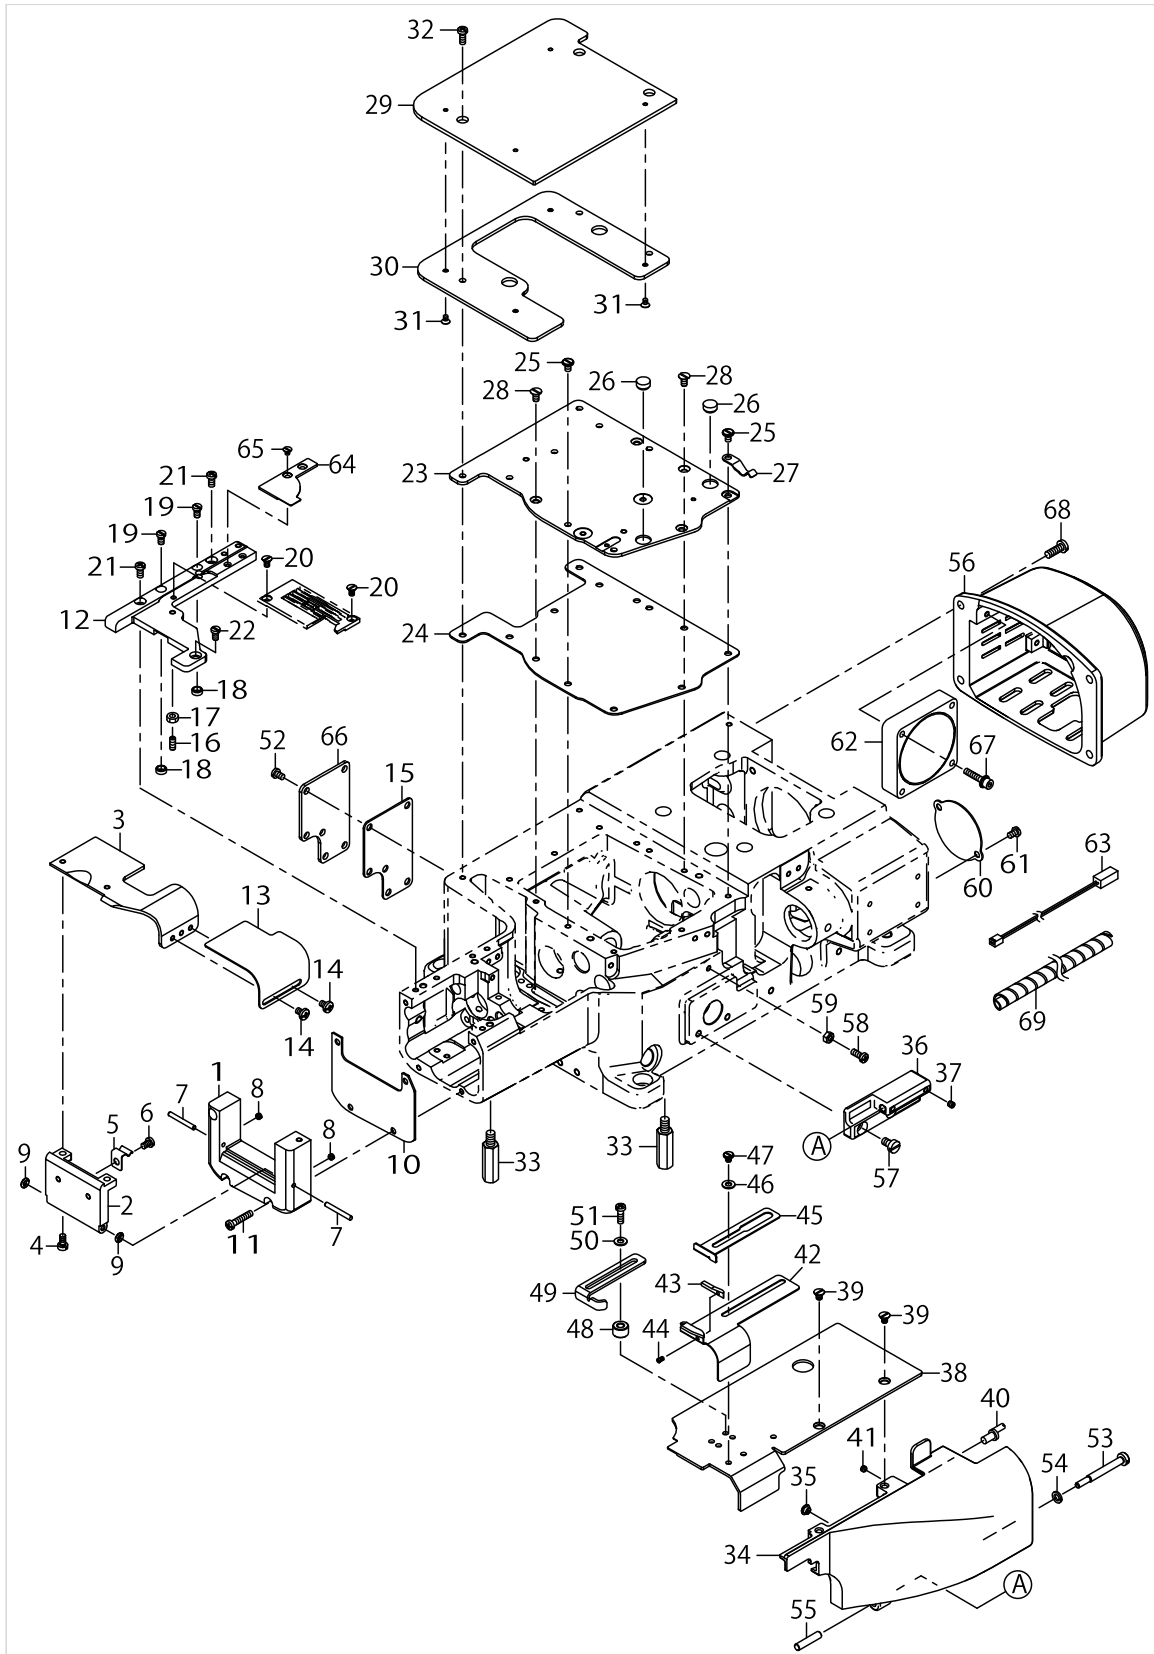

## CONTENTS

---

MISCELLANEOUS COVER COMPONENTS.....	1
MISCELLANEOUS COVER COMPONENTS (FOR H24/UT59).....	5
THREAD TAKE-UP LEVER COMPONENTS.....	9
FABRIC TRIMMER LEFT COMPONENTS.....	13
NEEDLE BAR & PRESSER COMPONENTS.....	17
LOWER THREAD COMPONENTS .....	21
GAUGE COMPONENTS.....	23
GAUGE COMPONENTS (FOR H24/UT59).....	25
HOW TO MAKE USE OF THIS PARTS LIST .....	27

1667-00\_10

MISCELLANEOUS COVER COMPONENTS

MISCELLANEOUS COVER COMPONENTS

No.	Parts No.	Parts name	Remarks	Level	Cons	Qty
1	70001866	CYLINDER_COVER_H22				1
2	70001655	SIDE_COVER_BOTTOM				1
3	40155632	SIDE_COVER_UPPER_H24				1
4	SM6040800SP	SCREW				2
5	13401906	LATCH SPRING 2				1
6	SM4040655SP	SCREW M4 L=6				1
7	PH0300252C0	PARALLEL PIN TYPE B 3X25				2
8	SM8040360TP	SCREW				2
9	RO037180100	RUBBER RING				2
10	70001661	GASKET				1
11	SM4042055SP	SCREW				3
12	70001865	THROAT_PLATE_SUPPORT_H22				1
13	40155633	SIDE_COVER				1
14	SM5040655SN	SCREW				2
15	70001643	COVER_FOR_FEED_ADJUST_PACKING				1
16	SM8041012TP	SCREW M4 L=10				1
17	NM6040000SN	NUT M4				1
18	40082196	ADJUSTING_COLLAR				2
19	SM6040750TP	SCREW M4 L=7				2
20	13302203	SCREW				2
21	SM4040855SP	SCREW				2
22	SM6040750TP	SCREW M4 L=7				1
23	70001662	COVER_PLATE				1
24	70001663	GASKET_B				1
25	SM6040800SP	SCREW				6
26	TA0980502R0	RUBBER PLUG				2
27	13402003	LATCH SPRING				1
28	SM1040860SP	SCREW				4
29	70001668	CLOTH_PLATE_REAR				1
30	70001670	CLOTH_PLATE_REAR_LOWER				1
31	SM1030501SN	SCREW M3 L=5				4
32	SM4041055SP	SCREW				3
33	13301809	SUPPORT STUD				4
34	40155634	SWING_DOWN_COVER				1
35	13302302	RUBBER BUMPER				1
36	70001648	HINGE				1
37	SM8040412TP	SET SCREW M4 L=4				2
38	40155636	CLOTH_PLATE_FRONT_H24				1
39	SM1040800SP	SCREW				2
40	13402706	PIN FOR COVER				1
41	SM8040360TP	SCREW				1
42	40155637	HEM_GUIDE_LEFT				1
43	40155638	HEM_GUIDE_BLOCK				1
44	SM6850350TP	FLAT SCREW				1
45	40155639	HEM_GUIDE_RIGHT				1
46	WP0430801SC	WASHER M4				1
47	SM6040450TP	SCREW M4 L=4				2