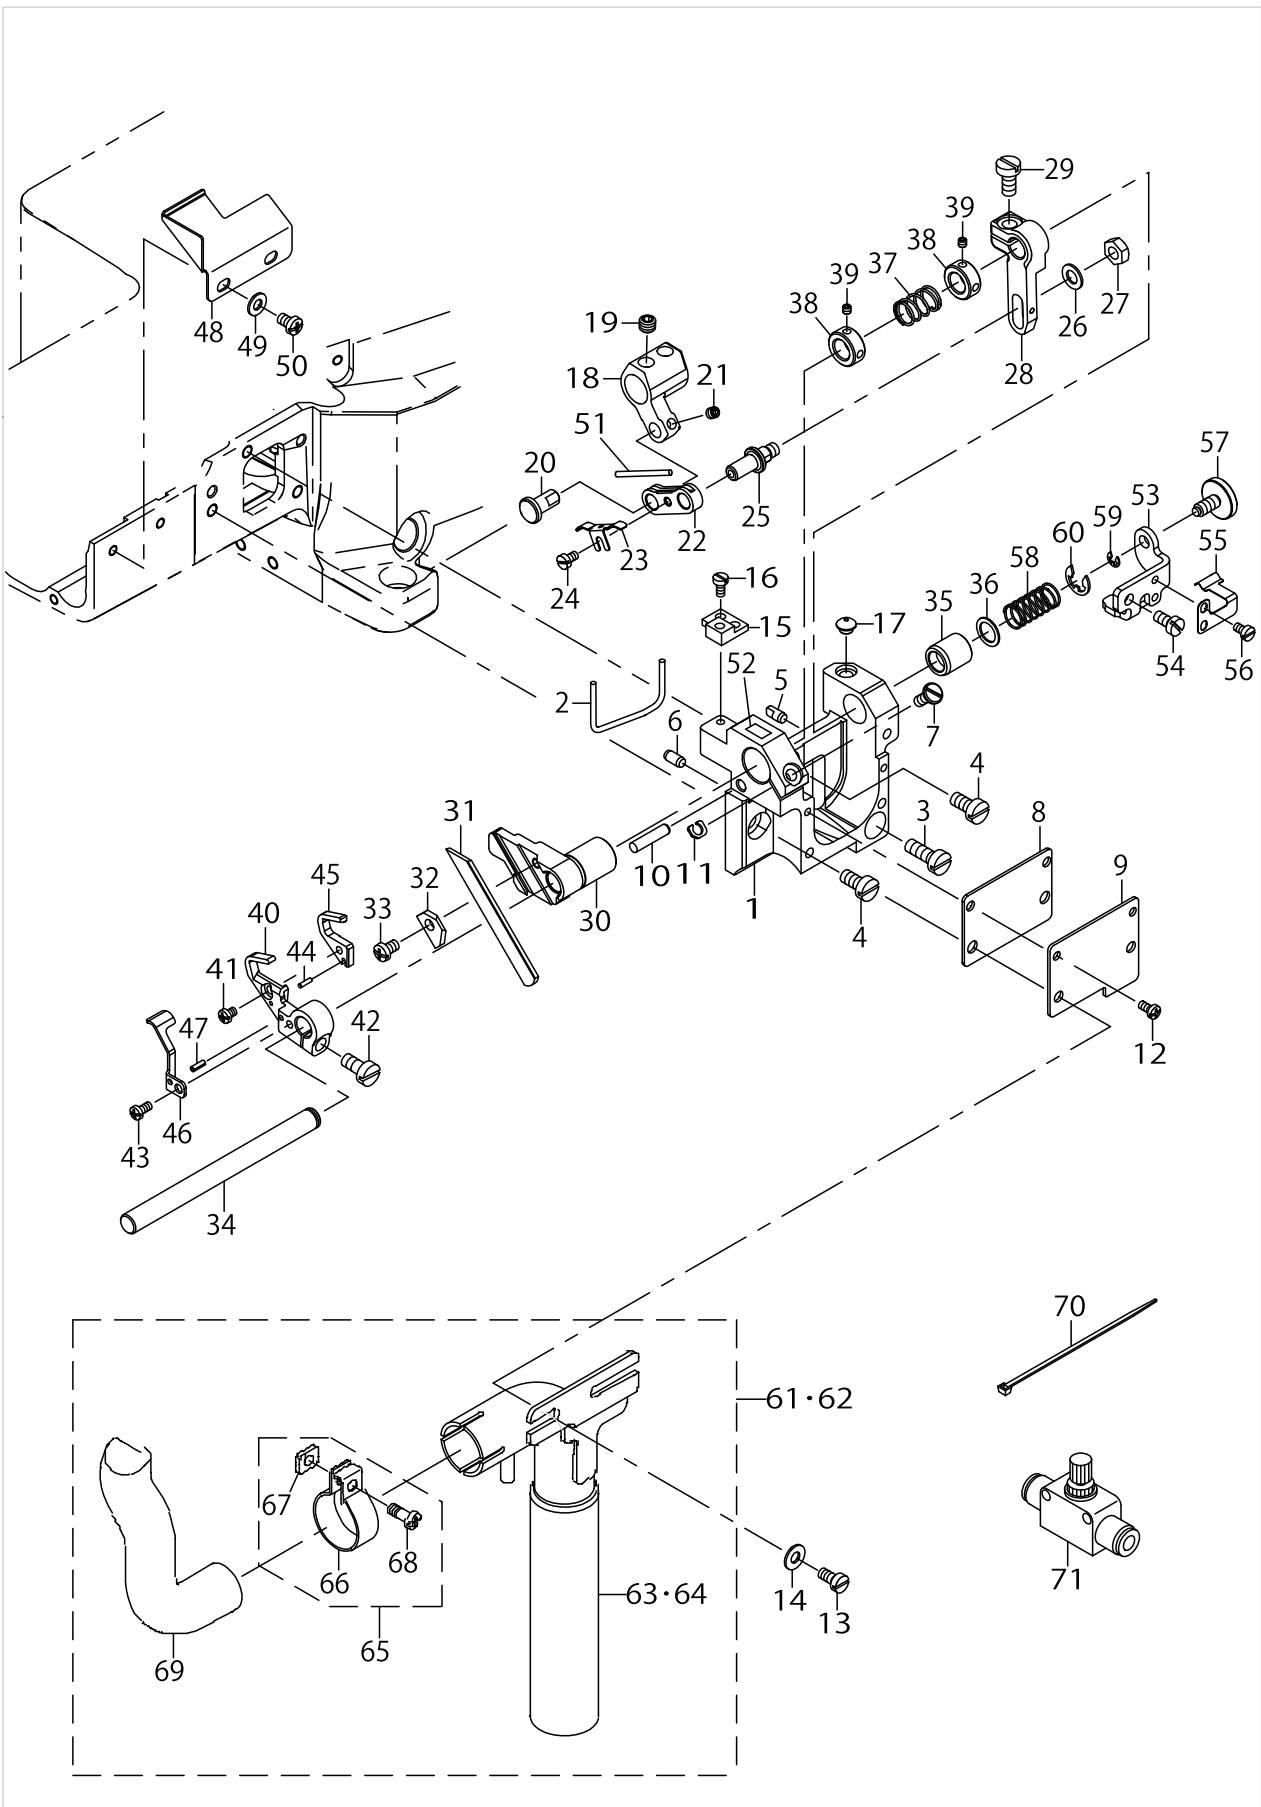

FABRIC TRIMMER LEFT COMPONENTS

FABRIC TRIMMER LEFT COMPONENTS

No.	Parts No.	Parts name	Remarks	Level	Cons	Qty
1	40155641	SUPPORT_BLOCK				1
2	RO437200200	RUBBER RING				1
3	SM6051400SP	SCREW				1
4	SM6051000SP	SCREW				2
5	13301908	DOWEL PIN				1
6	13302500	DOWEL PIN 2				1
7	SM6041050TP	SCREW				1
8	40155643	S_B_COVER_GASKET				1
9	40155644	SUPPORT_BLOCK_COVER				1
10	PH0400185S0	PARALLEL PIN TYPE A 4X18				1
11	13423801	WASHER				1
12	SM4030655SP	SCREW				2
13	SM6040800SP	SCREW				2
14	WP0450801SC	WASHER 4.5X10X0.8				2
15	40155645	TP_ADJUST_PLATE				1
16	SM6030600SP	SCREW M3X0.5 L=6				2
17	13302302	RUBBER BUMPER				1
18	13461306	DRIVE_LEVER				1
19	SM8060552TP	SCREW M6 L=5				2
20	13461504	LINK_PIN				1
21	SM8040412TP	SET SCREW M4 L=4				1
22	70001856	LINK				1
23	70001857	OIL_WICK_PLATE				1
24	SM6030500SN	SCREW M3 L=5				1
25	40155646	ADJUST_PIN				1
26	WP0550800SP	WASHER 5.5X10X0.8				1
27	NM6050001SP	NUT M5				1
28	40155647	ADJUST_LEVER				1
29	SM6051000SP	SCREW				1
30	40155648	LOWER_KNIFE HOLDER_ASSY				1
31	40155651	LOWER_KNIFE			☆	1
32	40042319	LOWER_KNIFE_PRESSER_PLATE				1
33	SM4040655SP	SCREW M4 L=6				1
34	40155652	SHAFT				1
35	40155653	BUSHING_RIGHT				1
36	WP0820516SP	WASHER 11.6X8.2X0.6				1
37	40040306	UPPER_KNIFE_SPRING				1
38	40155655	THRUST COLLAR D=8 W=8				2
39	SM8030312TP	SCREW M3 L=3				4
40	70004844	UPPER_KNIFE HOLDER				1
41	SM4030455SP	SCREW				1
42	SM6051000SP	SCREW				1
43	SM4030655SP	SCREW				1
44	PH0150065C0	PARALLEL PIN TYPE A 1.5X6				1
45	70001861	UPPER_KNIFE			☆	1
46	70004845	FABRIC_TRIMMER_GUIDE				1
47	PS0200062KH	SPRING PIN 2X6				1