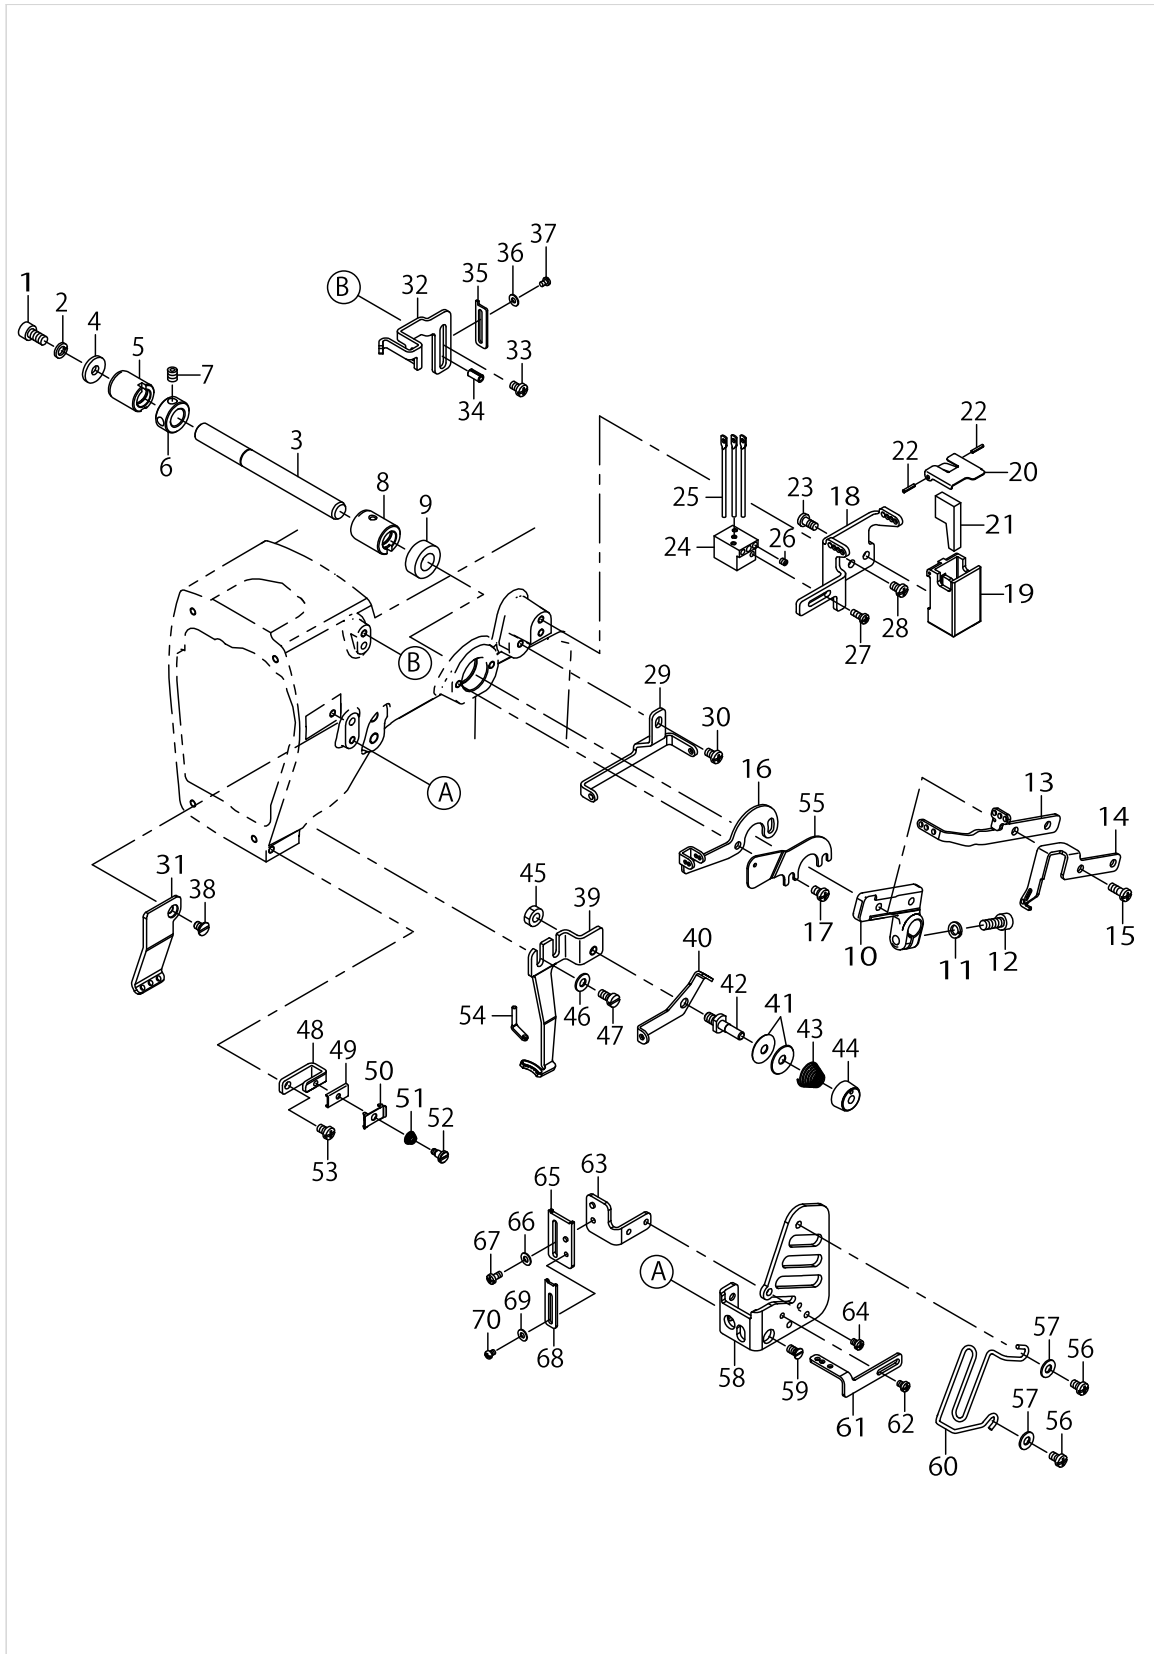

THREAD TAKE-UP LEVER COMPONENTS

THREAD TAKE-UP LEVER COMPONENTS

No.	Parts No.	Parts name	Remarks	Level	Cons	Qty
1	SM6051002TP	SCREW M5X0.8 L=10				1
2	WS0510002KP	SPRING WASHER 5.1X9.2X1.3				1
3	70001537	SHAFT				1
4	WP0522016SH	WASHER				1
5	13324504	BUSHING REAR				1
6	CS1000881TP	THRUST COLLAR				1
7	SM8050612TP	SCREW M5X6				2
8	13324603	BUSHING FRONT				1
9	23612609	FEED CHANGING SHAFT OIL SEAL				1
10	13324702	HOLDER TAKE UP EYELET				1
11	WS0510002KN	SPRING WASHER M5				1
12	SM6051402TP	SCREW M5X0.8 L=14				1
13	40154164	NDL_THREAD_TAKE_UP				1
14	13324900	UPPER LOOPER THREAD TAKE UP				1
15	SM4041055SP	SCREW				2
16	13325006	THREAD GUIDE				1
17	SM4040655SP	SCREW M4 L=6				2
18	70001540	THREAD_TENSION_GUIDE				1
19	13348008	TANK				1
20	70001546	SILICONE_OIL_TANK_COVER				1
21	B9214850000	HEAT REMOVING FELT				1
22	PS0150082KH	SPRING PIN				2
23	ST4040851SN	TAPPING SCREW M4X8				2
24	40154163	HOLDER				1
25	30391601	NEEDLE THREAD EYELET				3
26	SM8030312TP	SCREW M3 L=3				3
27	SM4030855SN	SCREW M3 L=8.0				1
28	SM4040655SP	SCREW M4 L=6				2
29	70001541	THREAD_GUIDE				1
30	SM4040655SP	SCREW M4 L=6				1
31	40154165	THREAD_GUIDE				1
32	70001543	NDL_THD_STRIKE_OFF				1
33	SM4040655SP	SCREW M4 L=6				1
34	PS0400082KP	SPRING PIN				1
35	13326905	NDL THD STRIKE OFF R				1
36	WP0280501SC	WASHER M2.6				1
37	SM4850455SP	SCREW				1
38	SM1040650TP	SCREW				1
39	13326301	THREAD GUIDE UPPER LOOPER				1
40	13326400	THREAD GUIDE				1
41	22945802	THREAD TENSION DISK				2
42	13326509	TENSION POST				1
43	22945505	THREAD TENSION SPRING				1
44	13326608	TENSION NUT				1
45	NM6050001SC	NUT M5X0.8 TYPE1				1
46	WP0450826SC	WASHER 4.5X10X0.8				2
47	SM6040800SP	SCREW				2