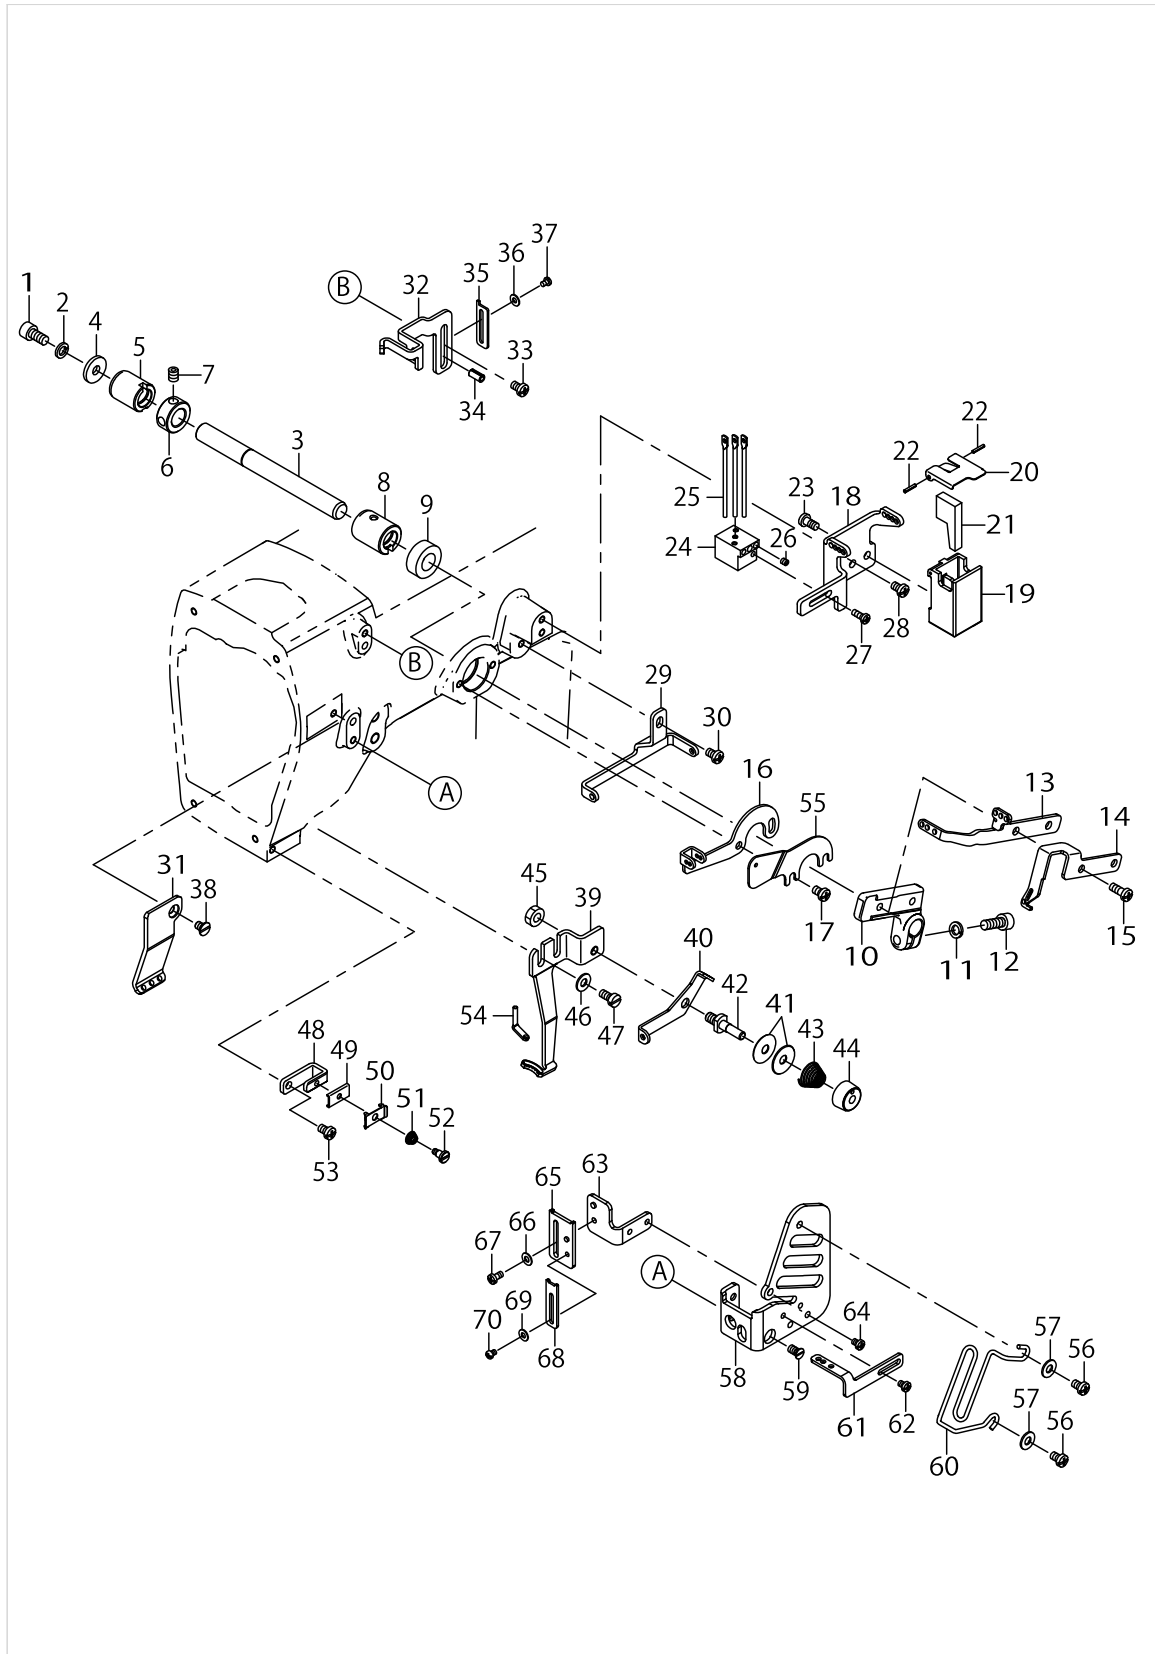

THREAD TAKE-UP LEVER COMPONENTS

THREAD TAKE-UP LEVER COMPONENTS

No.	Parts No.	Parts name	Remarks	Level	Cons	Qty
48	13325808	NIPPER PLATE SUPPORT				1
49	13325907	NIPPER PLATE				1
50	13326004	NIPPER GUIDE PLATE				1
51	13326103	SPRING				1
52	13326202	SHOULDER SCREW				1
53	SM4040655SP	SCREW M4 L=6				1
54	13326707	THREAD GUIDE				1
55	40085995	FINGER_GUARD				1
56	SM4040555SP	SCREW				2
57	WP0450801SC	WASHER 4.5X10X0.8				2
58	40154167	TAKE_UP_COVER				1
59	SM1040750TP	SCREW M4 L=7				1
60	40154166	FINGER_GUARD				1
61	13327101	THREAD_GUIDE				1
62	SM4030655SP	SCREW				2
63	40154168	THREAD_GUIDE_BASE				1
64	SM4030655SP	SCREW				2
65	13325600	THD STRIKE OFF PLATE				1
66	WP0320501SC	WASHER M3				1
67	SM4030655SP	SCREW				1
68	13327002	THD STRIKE OFF PLATE R				1
69	WP0280501SC	WASHER M2.6				1
70	SM4850455SP	SCREW				1