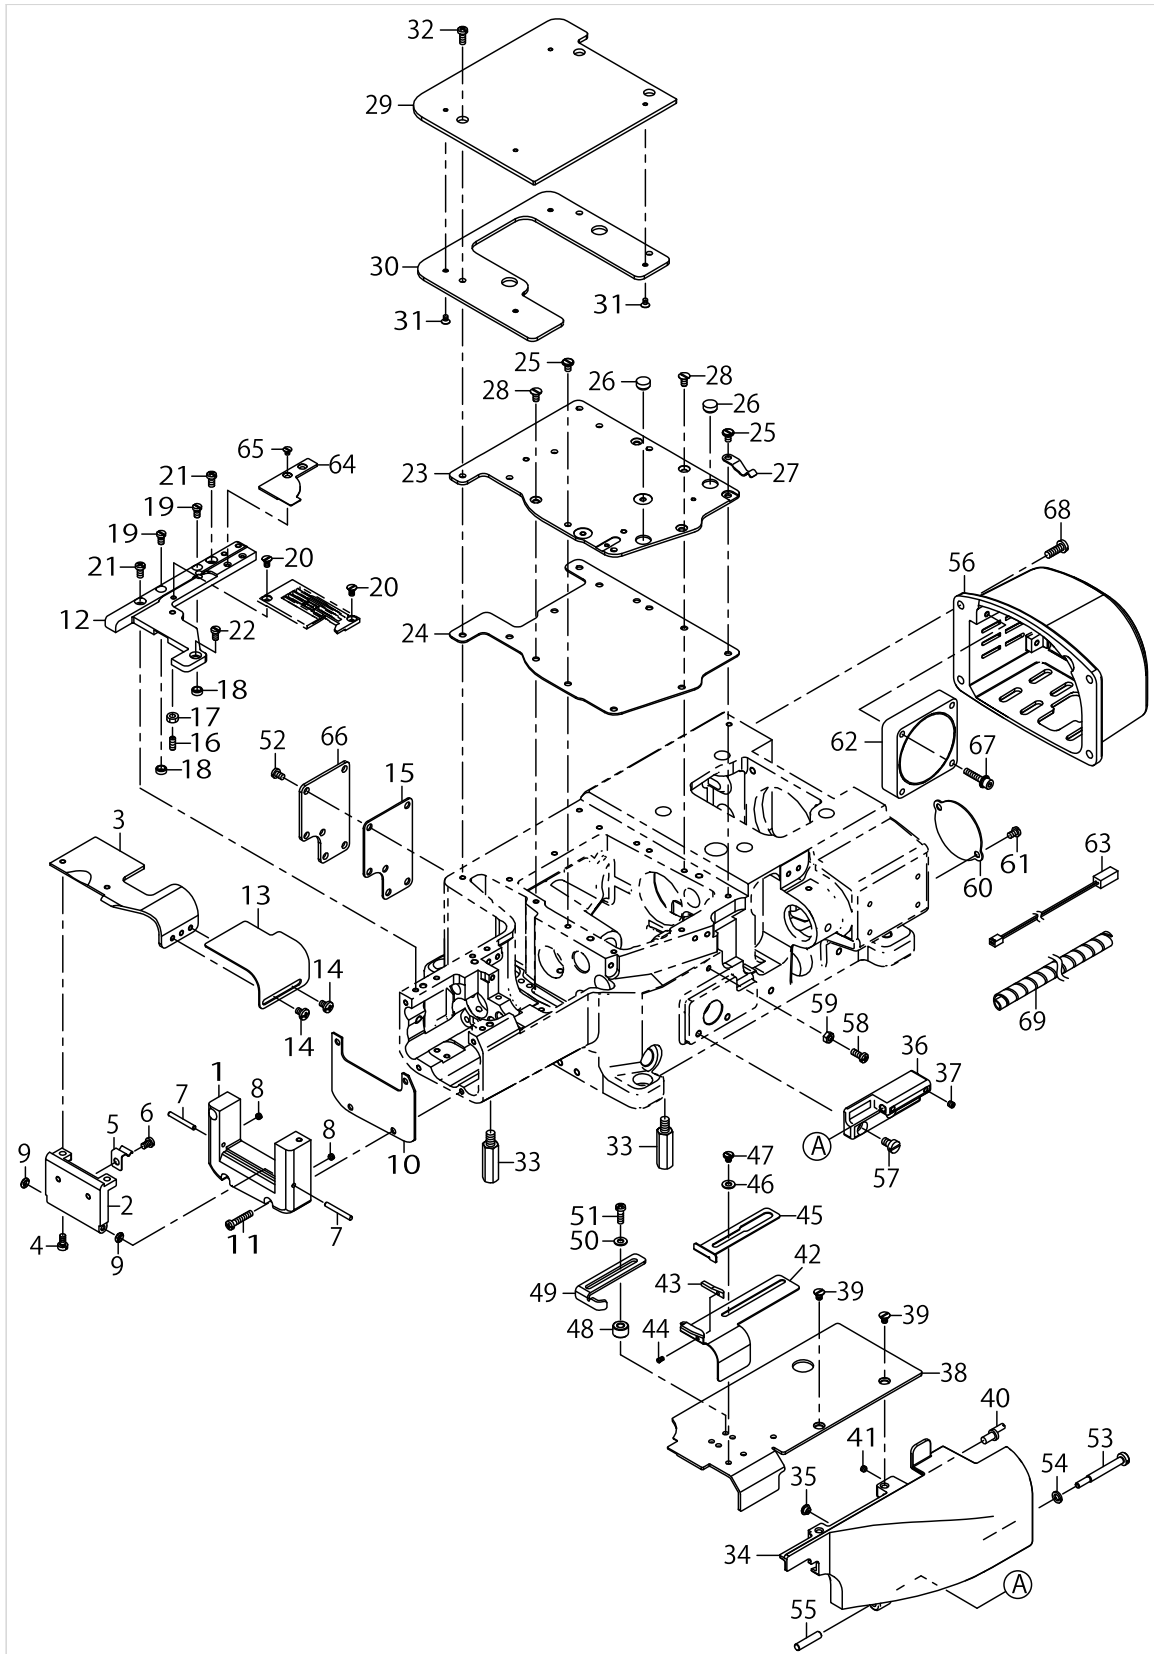

MISCELLANEOUS COVER COMPONENTS

MISCELLANEOUS COVER COMPONENTS

No.	Parts No.	Parts name	Remarks	Level	Cons	Qty
48	70001873	HEM_GUIDE_BASE				2
49	70001874	HEM_GUIDE				1
50	WP0430801SC	WASHER M4				2
51	SM4041255SP	SCREW M4 L=12				2
52	SM4040855SP	SCREW				6
53	70001414	SCREW				1
54	WS0510002KP	SPRING WASHER 5.1X9.2X1.3				1
55	13409800	DIFF_LINK_PIN				1
56	70001413	MOTOR_COVER				1
57	SM6050800SP	SCREW M5 L=8				2
58	SM4041055SP	SCREW				1
59	NM6040000SN	NUT M4				1
60	70001673	LOOPER_THD_COVER				1
61	SM4040655SP	SCREW M4 L=6				2
62	40119461	HEAD FAN MOTOR A ASSY				1
63	70001457	FAN_CORD_ASSY				1
64	70001895	THROAT_PLATE_SUPPORT_COVER_S				1
65	SM1030400SP	SCREW M3 L=4				2
66	70001642	COVER_FOR_FEED_ADJUST				1
67	SL6042092TN	SCREW M4 L=20				2
68	SM4051455SP	SCREW M5 L=14				4
69	HX00314000D	SPIRAL TUBE				0.7