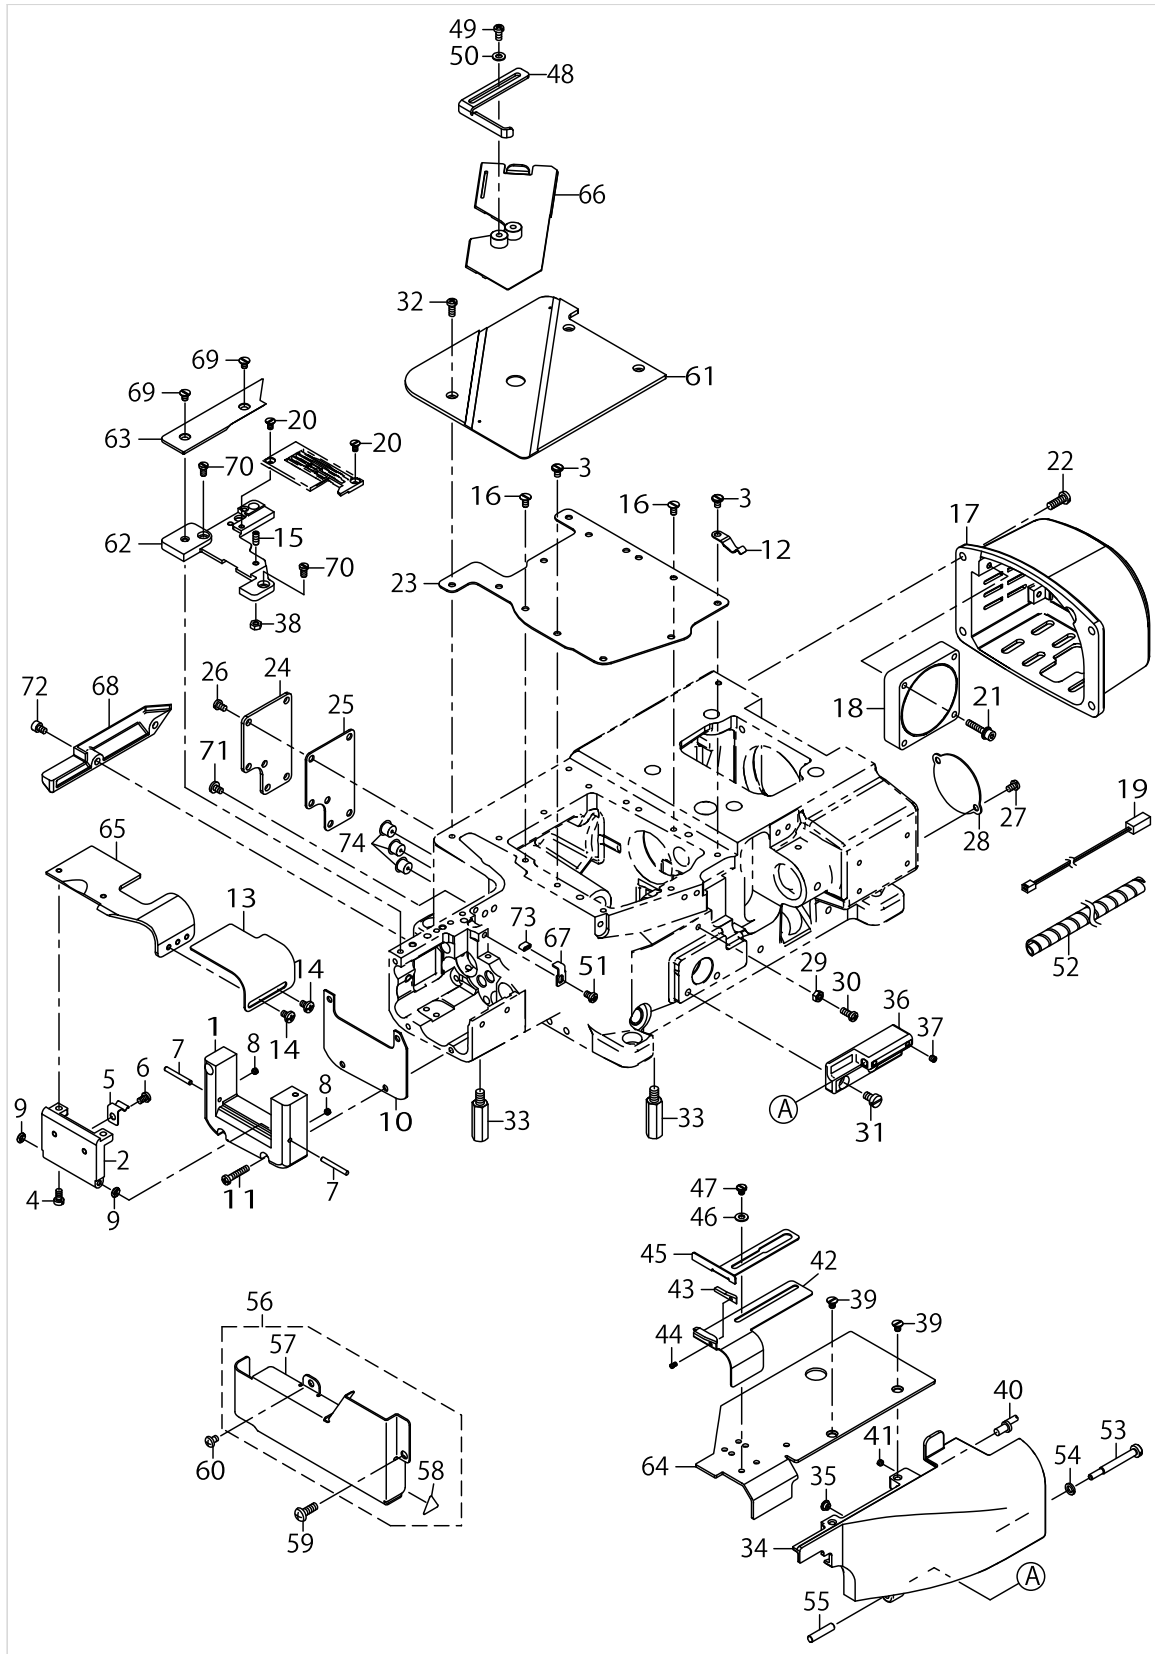

MISCELLANEOUS COVER COMPONENTS (FOR H24/UT59)

MISCELLANEOUS COVER COMPONENTS (FOR H24/UT59)

No.	Parts No.	Parts name	Remarks	Level	Cons	Qty
48	40040255	HEM_GUIDE				1
49	SM4040855SP	SCREW				2
50	WP0430801SC	WASHER M4				2
51	SM4040655SP	SCREW M4 L=6				1
52	HX00314000D	SPIRAL TUBE				0.7
53	70001414	SCREW				1
54	WS0510002KP	SPRING WASHER 5.1X9.2X1.3				1
55	13409800	DIFF_LINK_PIN				1
56	40030059	SS_COVER_ASSY				1
57	40019868	SS_COVER		*		1
58	CM300200001	ATTENTION SEAL		*		1
59	SM4051455SP	SCREW M5 L=14				1
60	SM4040655SP	SCREW M4 L=6				1
61	70003355	CLOTH_PLATE_ASSY				1
62	70003432	THROAT_PLATE_SUPPORT_H22				1
63	70003433	REAR_COVER_H22				1
64	40155660	CLOTH_PLATE_FRONT_H24/UT59				1
65	40155632	SIDE_COVER_UPPER_H24				1
66	70004247	SLIDE_COVER_ASSY				1
67	70003456	SLIDE_COVER_SUPPORT				1
68	70003457	UNDER_COVER_H22				1
69	SM1040650TP	SCREW				2
70	SM6040750TP	SCREW M4 L=7				2
71	SM5040655SN	SCREW				2
72	SM6040602TN	BOLT				2
73	BT0600402EA	OIL TUBE				0.01
74	22901409	NEEDLE BAR UPPER BUSH CAP				3