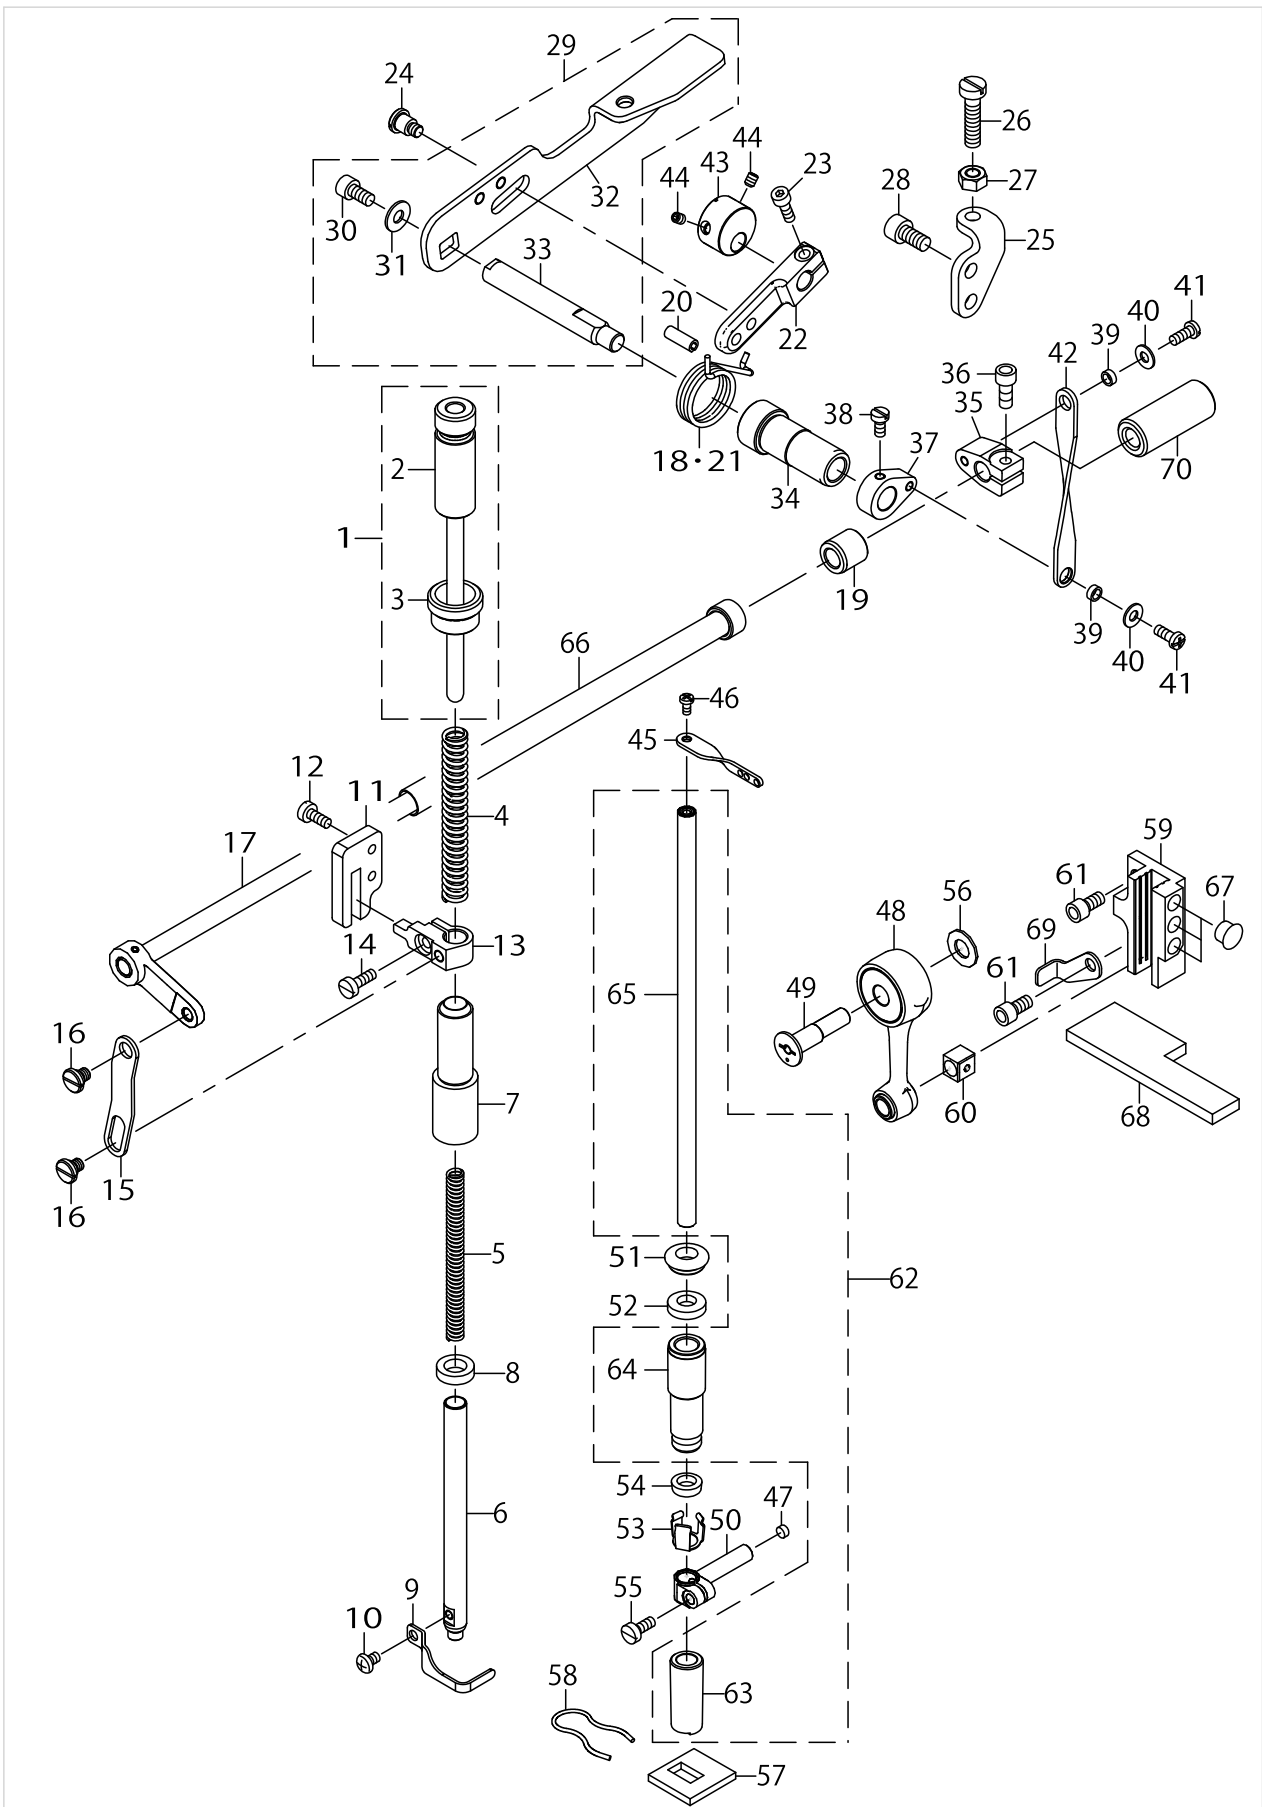

NEEDLE BAR & PRESSER COMPONENTS

NEEDLE BAR & PRESSER COMPONENTS

No.	Parts No.	Parts name	Remarks	Level	Cons	Qty
48	70001465	ASSY_NEEDLE_CRANK_ROD				1
49	70001462	ECCENTRIC_PIN_DRY				1
50	40078292	NEEDLE_BAR_CLAMP				1
51	40078305	BUSHING_NB_U_PRESSER_A				1
52	40078302	BUSHING_NB_U_FELT_A				1
53	40078306	BUSHING_NB_U_PRESSER_B				1
54	40078303	BUSHING_NB_U_FELT_B				1
55	SM6041000SP	SCREW M4 L=10				1
56	40078291	WASHER				1
57	40078301	BUSHING_NB_L_FELT				1
58	40078304	BUSHING_NB_L_PRESSER				1
59	70001463	NEEDLE_BAR_GUIDE				1
60	40078295	SLIDE_BLOCK				1
61	SM6051202TP	SCREW M5X0.8 L=12				3
62	40078317	ASSY_BUSHING_NB_DRY				1
63	40078299	BUSHING_NB_LOWER		*		1
64	40078300	BUSHING_NB_UPPER		*		1
65	40078296	NEEDLE BAR ASSY		*		1
66	40078320	PIPE_ASSY				1
67	TA0850604R0	RUBBER PLUG				4
68	40087083	FELT				1
69	40087101	FELT PRESSER				1
70	70001500	BUSHING_LIFTER_REAR				1