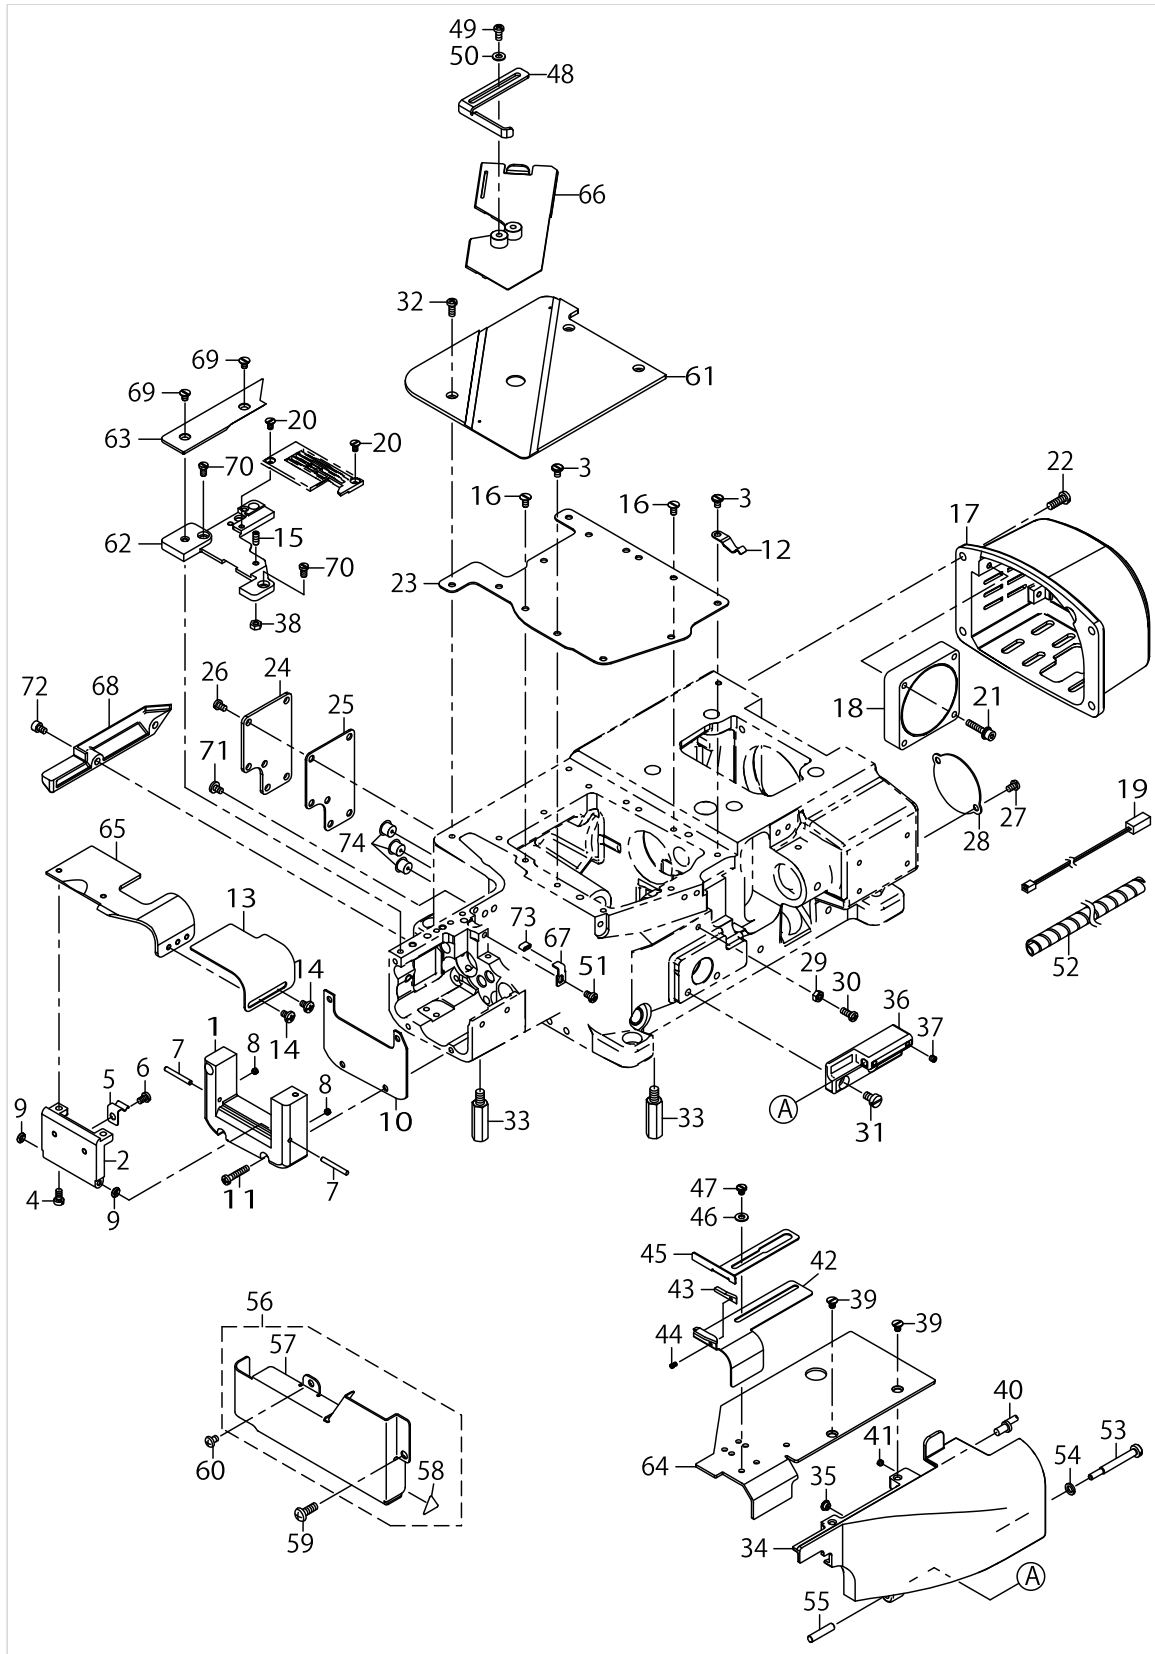

MISCELLANEOUS COVER COMPONENTS (FOR H24/UT59)

MISCELLANEOUS COVER COMPONENTS (FOR H24/UT59)

No.	Parts No.	Parts name	Remarks	Level	Cons	Qty
1	70001866	CYLINDER_COVER_H22				1
2	70001655	SIDE_COVER_BOTTOM				1
3	SM6040800SP	SCREW				6
4	SM6040800SP	SCREW				2
5	13401906	LATCH SPRING 2				1
6	SM4040655SP	SCREW M4 L=6				1
7	PH0300252C0	PARALLEL PIN TYPE B 3X25				2
8	SM8040360TP	SCREW				2
9	RO037180100	RUBBER RING				2
10	70001661	GASKET				1
11	SM4042055SP	SCREW				3
12	13402003	LATCH SPRING				1
13	40155633	SIDE_COVER				1
14	SM5040655SN	SCREW				2
15	SM8041012TP	SCREW M4 L=10				1
16	SM1040860SP	SCREW				4
17	70001413	MOTOR_COVER				1
18	40119461	HEAD FAN MOTOR A ASSY				1
19	70001457	FAN_CORD_ASSY				1
20	13302203	SCREW				2
21	SL6042092TN	SCREW M4 L=20				2
22	SM4051455SP	SCREW M5 L=14				4
23	70001663	GASKET_B				1
24	70001642	COVER_FOR_FEED_ADJUST				1
25	70001643	COVER_FOR_FEED_ADJUST_PACKING				1
26	SM4040855SP	SCREW				6
27	SM4040655SP	SCREW M4 L=6				2
28	70001673	LOOPER_THD_COVER				1
29	NM6040000SN	NUT M4				1
30	SM4041055SP	SCREW				1
31	SM6050800SP	SCREW M5 L=8				2
32	SM4041055SP	SCREW				3
33	13301809	SUPPORT STUD				4
34	40155634	SWING_DOWN_COVER				1
35	13302302	RUBBER BUMPER				1
36	70001648	HINGE				1
37	SM8040412TP	SET SCREW M4 L=4				2
38	NM6040000SN	NUT M4				1
39	SM1040800SP	SCREW				2
40	13402706	PIN FOR COVER				1
41	SM8040360TP	SCREW				1
42	40155637	HEM_GUIDE_LEFT				1
43	40155638	HEM_GUIDE_BLOCK				1
44	SM6850350TP	FLAT SCREW				1
45	40155661	HEM_GUIDE_RIGHT				1
46	WP0430801SC	WASHER M4				1
47	SM6040450TP	SCREW M4 L=4				2