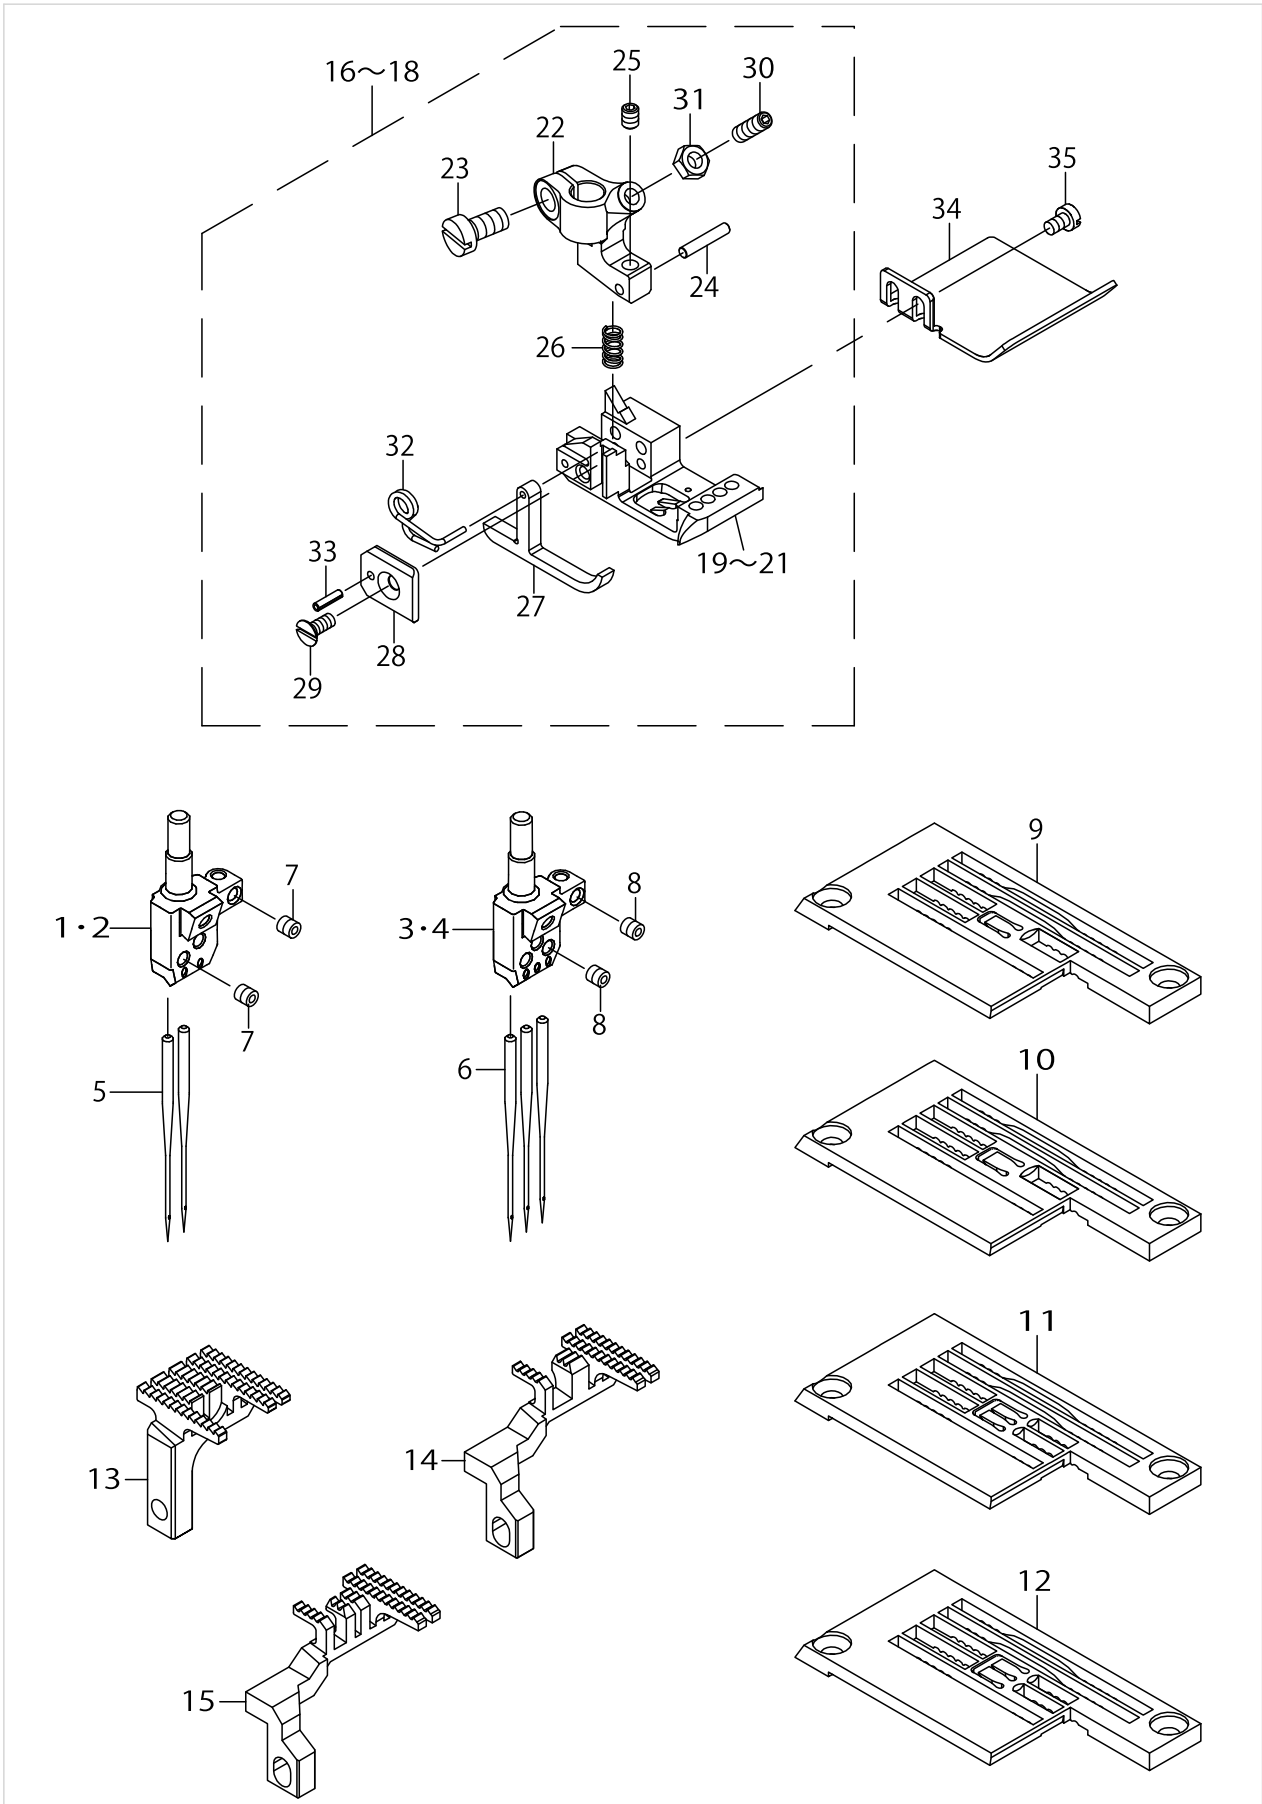

GAUGE COMPONENTS (FOR H24/UT59)

GAUGE COMPONENTS (FOR H24/UT59)

No.	Parts No.	Parts name	Remarks	Level	Cons	Qty
1	13350004	NEEDLE_HEAD_32	FOR MF-7922D-H24-E32/UT59			1
2	13350103	NEEDLE_HEAD_40	FOR MF-7922D-H24-E40/UT59			1
3	13350301	NEEDLE_HEAD_56	FOR MF-7923D-H24-E56/UT59			1
4	13350400	NEEDLE_HEAD_64	FOR MF-7923D-H24-E64/UT59			1
5	MUY128S1000	NEEDLE	FOR MF-7922D-H24-E32/UT5-9, MF-7922D-H24-E40/UT59		☆	2
6	MUY128S1000	NEEDLE	FOR MF-7923D-H24-E56/UT5-9, MF-7923D-H24-E64/UT59		☆	3
7	SM8030312TP	SCREW M3 L=3	FOR MF-7922D-H24-E32/UT5-9, MF-7922D-H24-E40/UT59			3
8	SM8030312TP	SCREW M3 L=3	FOR MF-7923D-H24-E56/UT5-9, MF-7923D-H24-E64/UT59			4
9	40154171	THROAT_PLATE	FOR MF-7922D-H24-E32/UT59			1
10	40154172	THROAT_PLATE	FOR MF-7922D-H24-E40/UT59			1
11	40154173	THROAT_PLATE	FOR MF-7923D-H24-E56/UT59			1
12	40154174	THROAT_PLATE	FOR MF-7923D-H24-E64/UT59			1
13	40154175	MAIN_FEED_DOG				1
14	40154179	DIFF_FEED_DOG	FOR MF-7922D-H24-E32/UT5-9, MF-7922D-H24-E40/UT59			1
15	40154180	DIFF_FEED_DOG	FOR MF-7923D-H24-E56/UT5-9, MF-7923D-H24-E64/UT59			1
16	40155626	PRESSER_FOOT_ASSY	FOR MF-7922D-H24-E32/UT59			1
17	40155628	PRESSER_FOOT_ASSY	FOR MF-7922D-H24-E40/UT59			1
18	40155630	PRESSER_FOOT_ASSY	FOR MF-7923D-H24-E56/UT5-9, MF-7923D-H24-E64/UT59			1
19	40155627	PRESSER_FOOT_BOTTOM	FOR MF-7922D-H24-E32/UT59	*		1
20	40155629	PRESSER_FOOT_BOTTOM	FOR MF-7922D-H24-E40/UT59	*		1
21	40155631	PRESSER_FOOT_BOTTOM	FOR MF-7923D-H24-E56/UT5-9, MF-7923D-H24-E64/UT59	*		1
22	40070224	PRESSER_FOOT_HINGE		*		1
23	SM6040800SP	SCREW		*		1
24	13375209	PIVOT_PIN		*		1
25	SM8030412TP	SCREW		*		1
26	13377106	SPRING		*		1
27	40070226	P_F_YIELDING_SECTION		*		1
28	40070227	GUIDE_PLATE		*		1
29	SM1850600SP	SCREW		*		1
30	SM8031002TP	SCREW		*		1
31	NM6030001SD	NUT M3X0.5		*		1
32	40070229	SPRING_L		*		1
33	PS0150065KP	SPRING_PIN 1.5X6		*		1
34	40038064	FABRIC GUIDE	ACCESSORY PARTS			1
35	SM6850400SP	SCREW M2.5 L=4	ACCESSORY PARTS			2