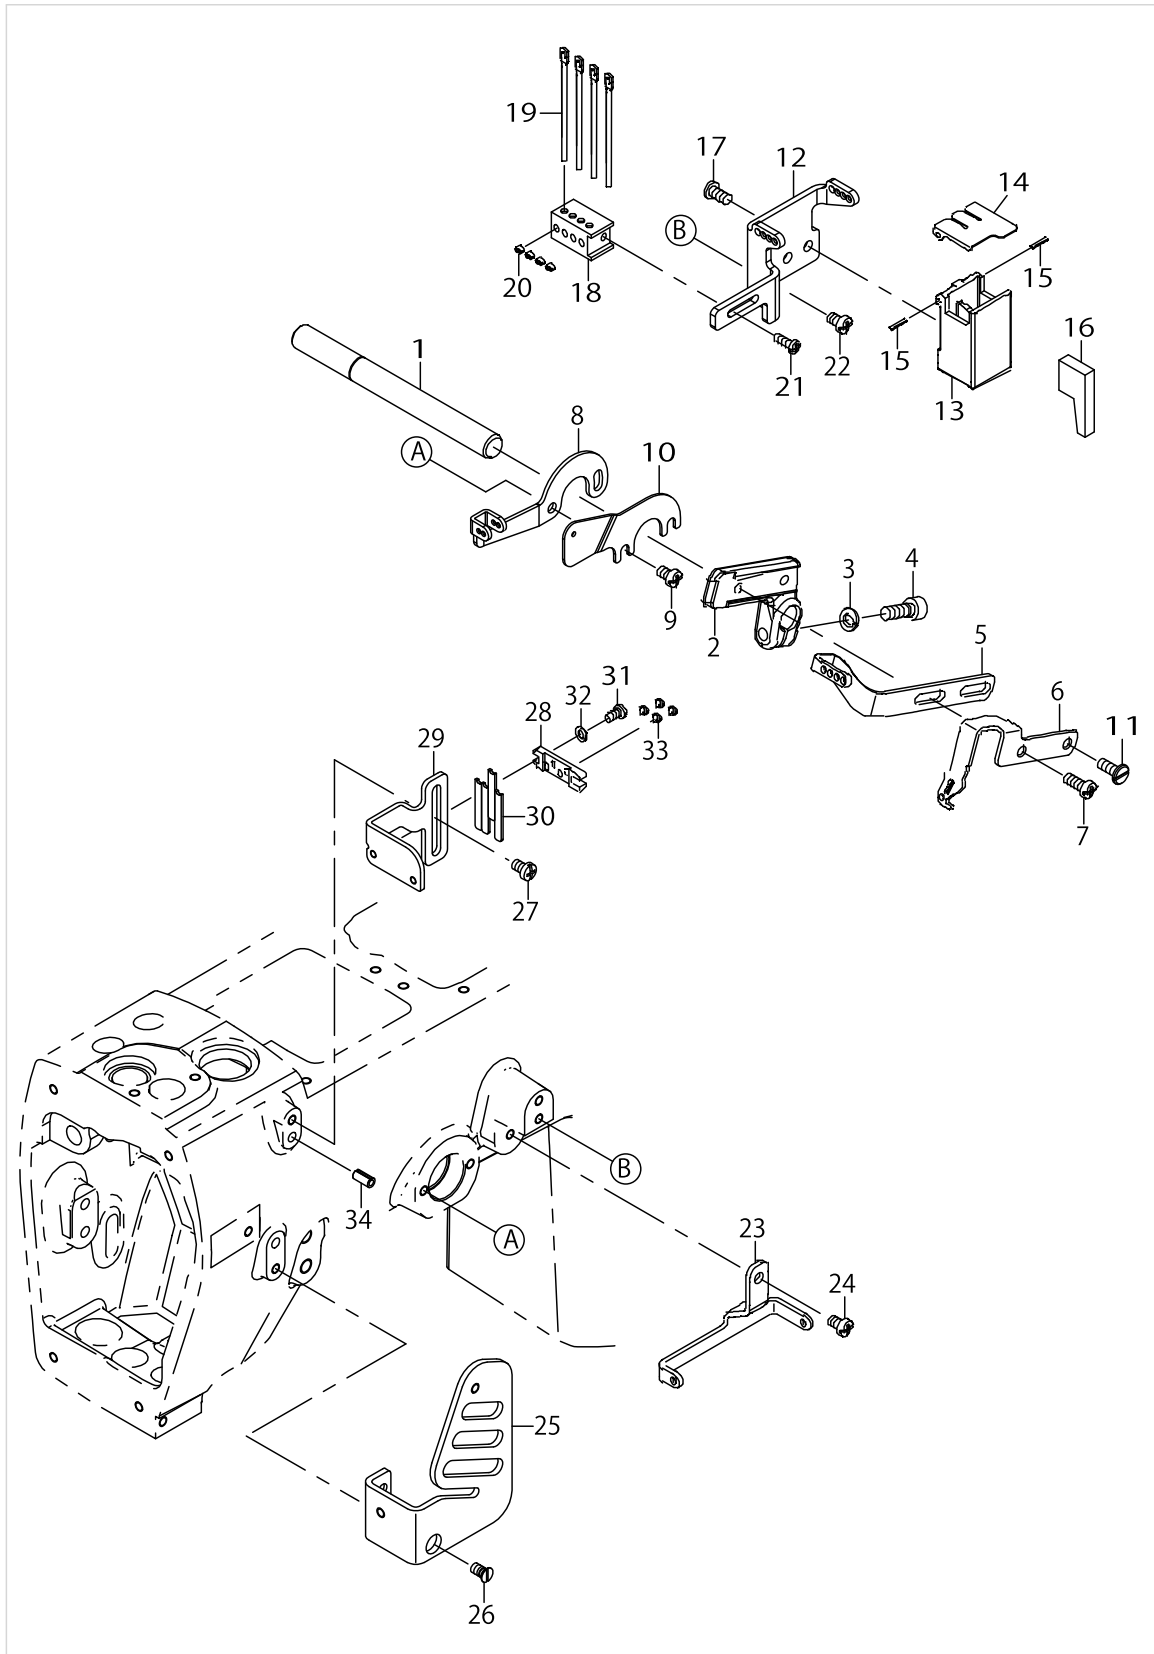

## MF-7524 (2)

No.	Parts No.	Parts name	Remarks	Level	Cons	Qty
1	13324306	SHAFT				1
2	13324702	HOLDER TAKE UP EYELET				1
3	WS0510002KN	SPRING WASHER M5				1
4	SM6051402TP	SCREW M5X0.8 L=14				1
5	40034360	NDL_THREAD_TAKE_UP				1
6	13324900	UP LPR THREAD TAKE UP				1
7	SM4041055SP	SCREW				2
8	40052929	THREAD_GUIDE				1
9	SM4040655SP	SCREW M4 L=6				2
10	40085995	FINGER_GUARD				1
11	SM6041050TP	SCREW				1
12	70001540	THREAD_TENSION_GUIDE				1
13	40034366	TANK				1
14	70001546	SILICONE_OIL_TANK_COVER				1
15	PS0150082KH	SPRING PIN				2
16	B9214850000	HEAT REMOVING FELT				1
17	ST4040851SN	TAPPING SCREW M4X8				2
18	40034358	HOLDER				1
19	30391601	NEEDLE THREAD EYELET				4
20	SM8030350TP	SCREW				4
21	SM4030855SN	SCREW M3 L=8.0				1
22	SM4040655SP	SCREW M4 L=6				2
23	70001541	THREAD_GUIDE				1
24	SM4040655SP	SCREW M4 L=6				1
25	70001544	TAKE_UP_COVER				1
26	SM1040750TP	SCREW M4 L=7				1
27	SM4040655SP	SCREW M4 L=6				1
28	40052926	GUIDE_BRACKET				1
29	70004146	NDL_THD_STRIKE_OFF				1
30	40052925	NDL THD STRIKE OFF PLATE				4
31	SM4030655SP	SCREW				2
32	WP0320500SC	WASHER M3				2
33	SM8030350TP	SCREW				4
34	PS0400082KP	SPRING PIN				1