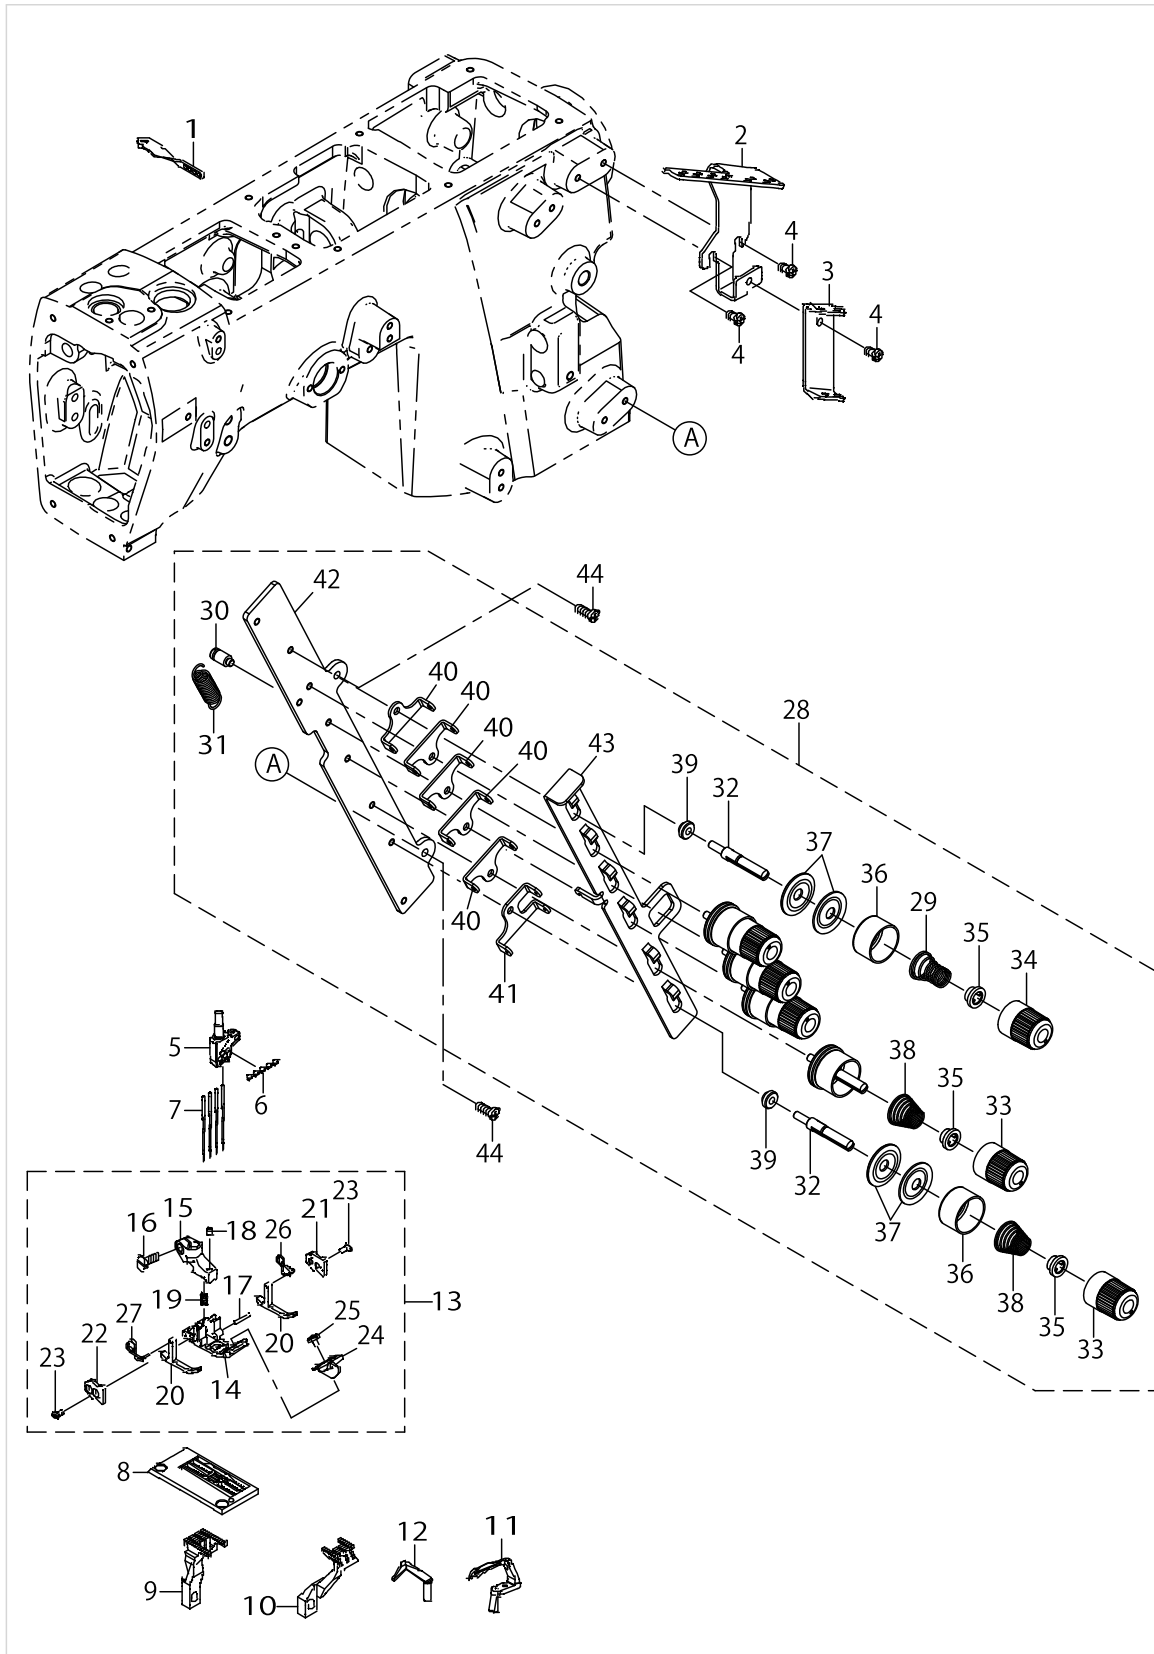

MF-7524 (1)

No.	Parts No.	Parts name	Remarks	Level	Cons	Qty
1	40052932	NEEDLE_BAR_EYELET				1
2	40034355	THREAD_GUIDE_PLATE				1
3	13340104	THREAD GUIDE				1
4	SM4040655SP	SCREW M4 L=6				3
5	40049609	NEEDLE_HEAD_60_ASSY				1
6	SM8030350TP	SCREW				5
7	MSM101B1000	NEEDLE SMX1014B #10				4
8	40049382	THROAT_PLATE				1
9	13353701	MAIN_FEED_DOG				1
10	13357603	DIFF_FEED_DOG				1
11	40051448	LOOPER_MF7724-D60				1
12	40052924	REAR_NEEDLE_GUARD				1
13	40049394	PRESSER_FOOT_ASSY				1
14	40049383	PRESSER_FOOT_BOTTOM		*		1
15	13375506	PRESSER_FOOT_HINGE		*		1
16	SM6040800SP	SCREW		*		1
17	13375209	PIVOT_PIN		*		1
18	SM8030412TP	SCREW		*		1
19	13377106	SPRING		*		1
20	13375100	P_F_YIELDING_SECTION		*		2
21	13375704	GUIDE_PLATE_R		*		1
22	13375605	GUIDE_PLATE_L		*		1
23	SM1850600SP	SCREW		*		4
24	13376900	PRESSER_FOOT_GUIDE		*		1
25	13377007	SCREW		*		1
26	13375407	SPRING_R		*		1
27	13375308	SPRING_L		*		1
28	70004144	THREAD_TENSION_ASSY				1
29	13140504	TENSION_SPRING_GREEN		*		4
30	13340302	SHOULDER SCREW		*		1
31	26019000	THREAD TENSION SPRING		*		1
32	70001620	TENSION_POST		*		6
33	40042363	KNOB		*		2
34	40042364	KNOB GREEN		*		4
35	40042365	SPRING BUSHING		*		6
36	40042366	THREAD TENSION DISK PRESSER		*		6
37	40101602	THREAD_TENSION_DISC		*		12
38	40102003	SPRING		*		2
39	70001617	SPACER		*		6
40	70001615	TENSION_DISC_EYELET_A		*		5
41	70001616	TENSION_DISC_EYELET_B		*		1
42	70004142	TENSION_POST_SUPPORT		*		1
43	70004143	TENSION_DISK_SEPARATOR		*		1
44	SM4041055SP	SCREW				2