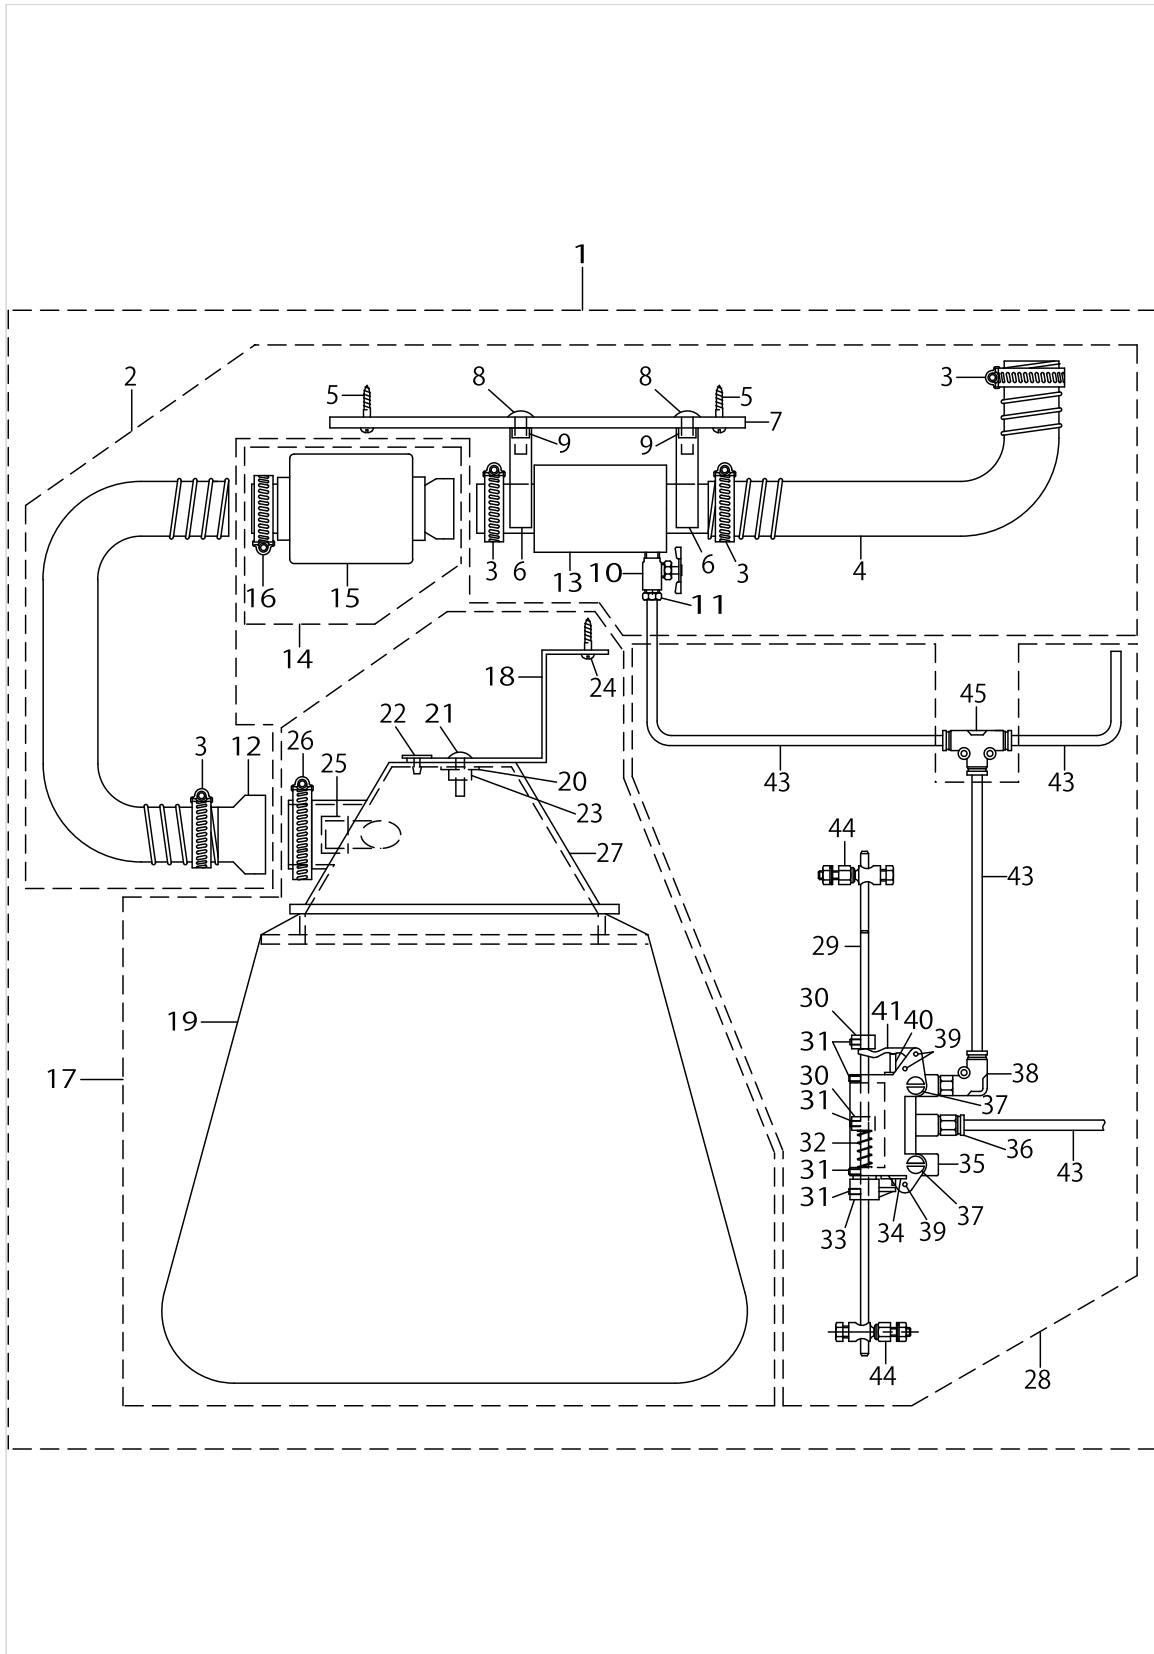

MC-40

No.	Parts No.	Parts name	Remarks	Level	Cons	Qty
1	40023707	MC40				1
2	40023665	WASTE REMOVER ASSY		*		1
3	40023667	HOSE CLAMP		*		4
4	40023668	FLEXIBLE HOSE		*		1
5	GMC38013000	SCR TRUSS PHIL TAP		*		2
6	40023669	TUBE CLIP		*		2
7	40023670	MOUNTING PLATE		*		1
8	40023671	SCREW		*		2
9	F1033003000	NUT		*		2
10	GMC08016000	NEEDLE VALVE		*		1
11	40023692	BRASS BARB CONNECTOR		*		1
12	40023672	REDUCING ADAPTOR		*		1
13	40023666	WASTE REMOVER BODY		*		1
14	40023673	MUFFLUR ASSY		*		1
15	40023674	MUFFLER		*		1
16	40023667	HOSE CLAMP		*		1
17	40023675	WASTE BAG ASSY		*		1
18	40023677	WASTE BAG BRACKET		*		1
19	40023678	WASTE BAG		*		1
20	40023679	FENDER WASHER		*		1
21	40023680	SCREW		*		1
22	40023681	PUSH IN FASTNER		*		1
23	40023682	LOCKNUT		*		1
24	40023683	SCREW HEX SLOT WASHER		*		2
25	40023684	TUBE CAP 0.75		*		1
26	GMC08024000	HOSE CLAMP		*		1
27	40023676	WASTE BAG HOUSING		*		1
28	40023700	TREADLE SWITCH ASSY		*		1
29	GMC08052000	SHAFT		*		2
30	40023688	SHAFT COLLAR 0.25		*		2
31	GMC08012000	FIXED SCREW 8-32 UNF L=6		*		5
32	GMC08051000	SPRING		*		1
33	40023689	VALVE STEM DEPRESSOR		*		1
34	40023690	PLUG 0.625		*		1
35	40023691	NYLON VALVE HOUSING		*		1
36	40023692	BRASS BARB CONNECTOR		*		1
37	40023693	FLOW CONTROL PIN		*		2
38	40023694	BRASS EL BARBED		*		1
39	40023695	DOWEL PIN		*		3
40	40023696	CARTRIGE VALVE 3-WAY		*		1
41	40023697	VALVE LEVER		*		1
42	40023698	PUSH ON RETAINER WASHER		*		2
43	40023699	POLY TUBING 0.25 6MM		*		1
44	GMC08005000	BALL JOINT		*		2
45	40023708	UNION TEE AUTO		*		1

HOW TO MAKE USE OF THIS PARTS LIST

- 1.As to "#01" and "#02" refer to the "Note" given at the bottom of the respective pages.
- 2.Codes on the "Qty" column
 - Each numeral indicates the number of parts required.
 - "0.1" and "2.5" indicate the length (in meters) of the respective parts.
- 3.Parentheses mean that the corresponding part is a subpart that constructs an assembly part.
- 4.Dotted lines on the Figures indicate assembly parts.