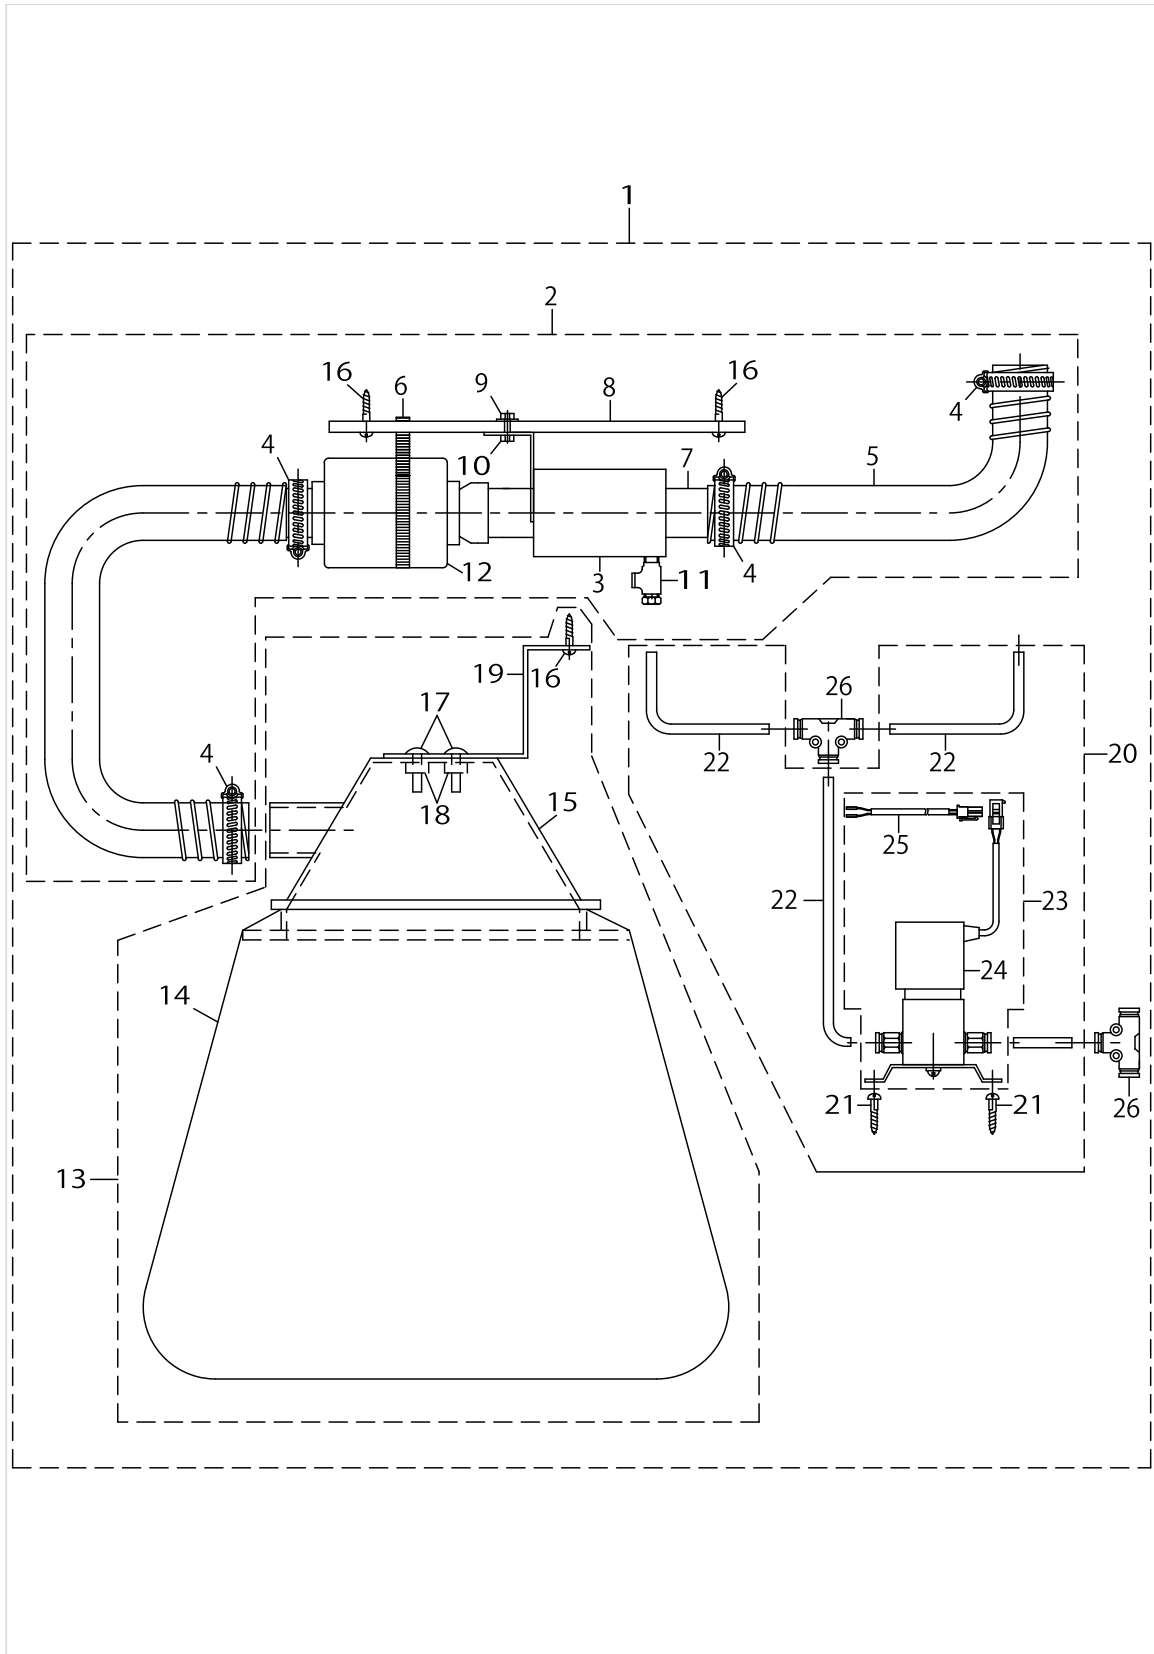

MC-37C

No.	Parts No.	Parts name	Remarks	Level	Cons	Qty
1	70004978	MC37_C				1
2	70004979	WASTE_REVEMOVE_ASSY		*		1
3	70004980	WASTE_REVEMOVE_BODY		*		1
4	70004981	HOSE_CLAMP		*		4
5	70004982	HOSE		*		1
6	70004983	BOND		*		1
7	70004984	REDUCING_ADAPTOR		*		1
8	70004985	BRACKET		*		1
9	70004986	BOLT		*		2
10	70004987	NUT		*		2
11	70004988	NEEDLE_VALUE		*		1
12	70004989	MUFFLER		*		1
13	70004990	WASTE_BAG_ASSY		*		1
14	70004991	WASTE_BAG		*		1
15	70004992	WASTE_BAG_COVER		*		1
16	70004993	SCREW		*		5
17	70004994	BOLT		*		4
18	70004995	NUT		*		4
19	70004996	COVER_BRACKET		*		1
20	70004997	SOL_VALVE_ASSY		*		1
21	70004998	SCREW		*		2
22	70005000	TUBING		*		1
23	40190365	SOL_VALVE_ASSY		*		1
24	40189715	SOL_VALVE		*		1
25	40188368	AIR SOLENOID RELAY CABLE ASSY		*		1
26	70005001	TEE_UNION		*		2