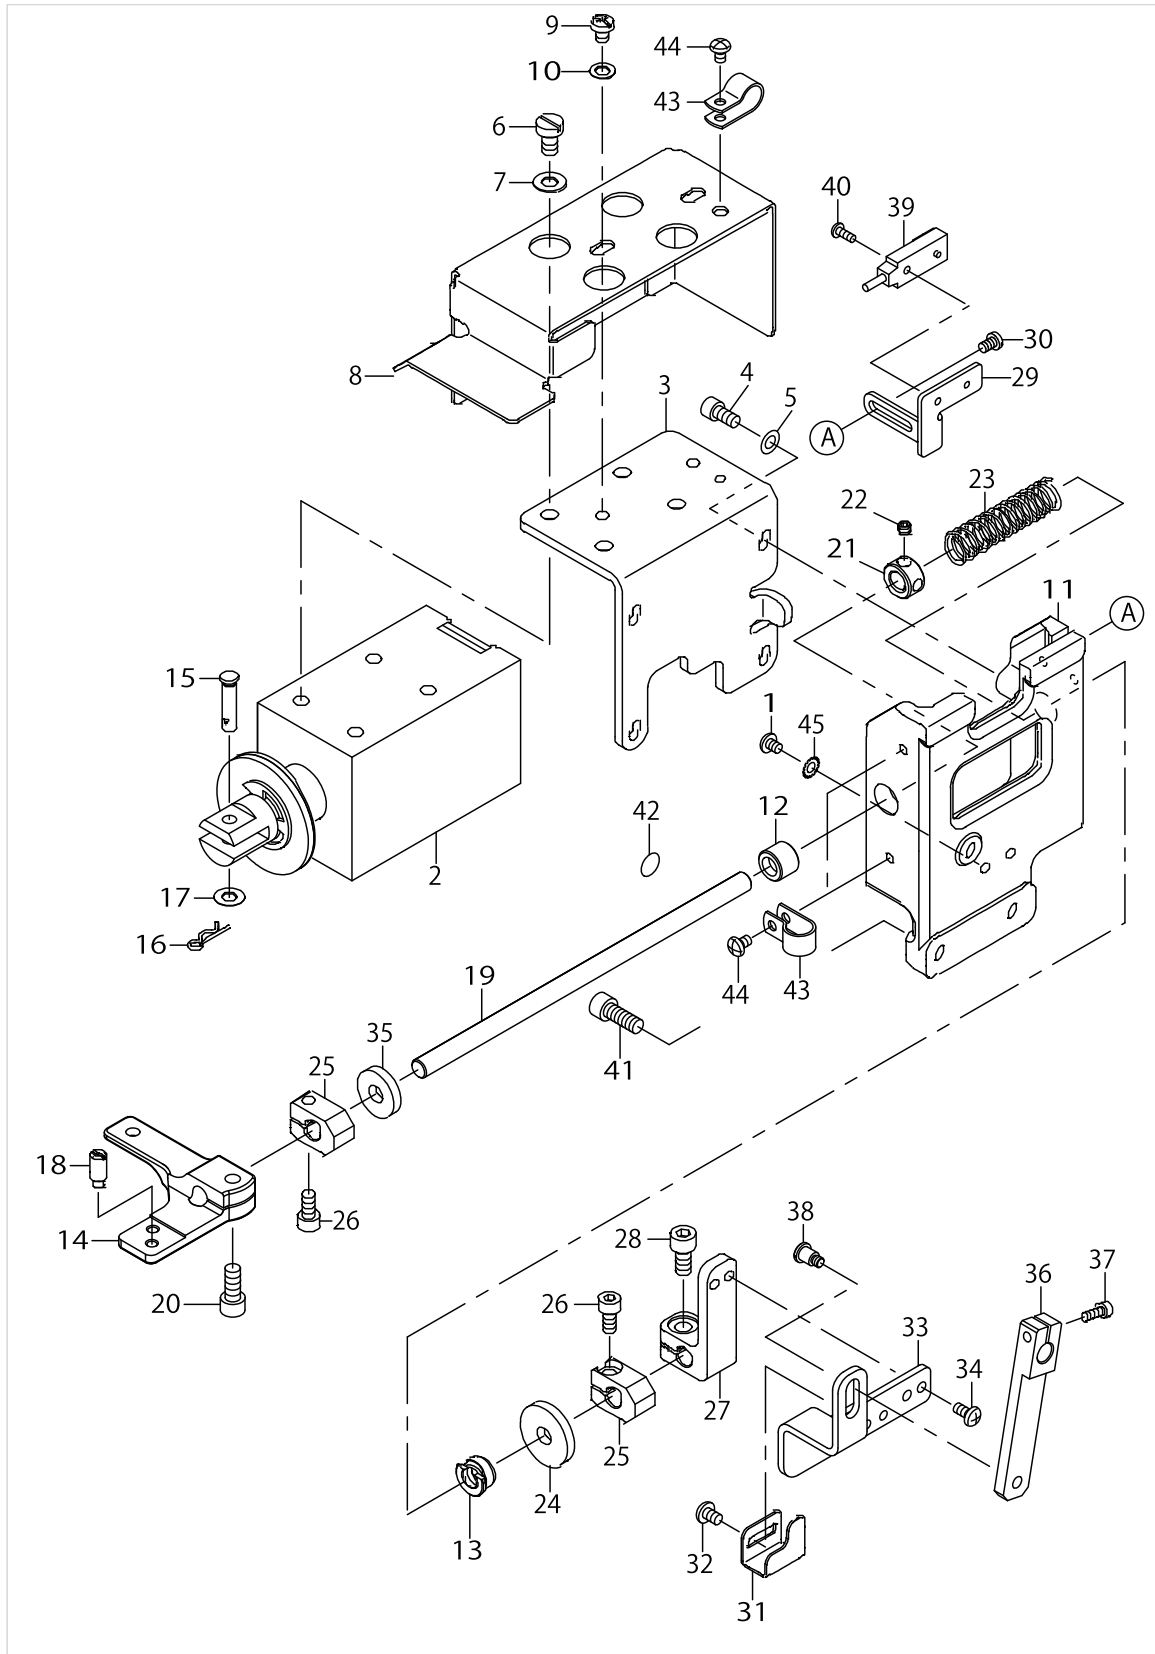

PNEUMATIC DRIVE COMPONENTS

PNEUMATIC DRIVE COMPONENTS

No.	Parts No.	Parts name	Remarks	Level	Cons	Qty
1	SM4040501SN	SCREW M4X0.7 L=5				1
2	40040271	UT_SOLENOID_ASSY				1
3	40026935	SOLENOID_BRACKET				1
4	SM6051002TP	SCREW M5X0.8 L=10				4
5	WP0550800SP	WASHER 5.5X10X0.8				4
6	SM6061010TP	SCREW M6 L=10				4
7	WP0621016SD	WASHER 6.2X13X1				4
8	40039670	SOLENOID_COVER				1
9	SM4050655SP	SCREW M5 L=6				2
10	WP0550800SP	WASHER 5.5X10X0.8				2
11	40040662	UT_SOLENOID_BASE				1
12	40040661	BUSHING_UT_SHAFT				1
13	40038380	BUSHING_UT_SHAFT_RIGHT				1
14	40097664	CONN_BLOCK				1
15	40039669	MAGNET_PIN				1
16	B1515210D00	PIN				1
17	WP0560860SE	WASHER 5.6X12X0.8				1
18	13442702	PIN				1
19	40097665	UT_SHAFT				1
20	SM6061402TP	SCREW M6 L=14				1
21	CS0800881TP	THRUST COLLAR				1
22	SM8050412TP	SCREW M5 L=4				2
23	40042567	SPRING				1
24	13443601	WASHER				1
25	13442900	COLLAR				2
26	SM6051002TP	SCREW M5X0.8 L=10				2
27	13443007	PLATE HOLDER				1
28	SM6061202TP	SCREW M6 L=12				1
29	70001777	SENSOR HOLDER				1
30	SM4040655SP	SCREW M4 L=6				2
31	13443205	SWITCH_PLATE				1
32	SM4040655SP	SCREW M4 L=6				2
33	13443106	TENS_RELEASE_PLATE				1
34	SM4040855SP	SCREW				2
35	40038259	WASHER				1
36	70001479	TENSION_RELEASE_LEVER				1
37	SM6041202TP	SCREW M4X0.7 L=12				1
38	SD0700706TP	SHOULDER SCREW				1
39	40021746	UNDER_TRIMMER_SENSOR_CABLE_ASM				1
40	SM4030855SN	SCREW M3 L=8.0				1
41	SM6061602TP	SCREW M6 L=16				3
42	22901805	GROUND MARK				1
43	HX00150000D	CABLE CLIP				3
44	SM4040655SP	SCREW M4 L=6				3
45	WT0430002KN	WASHER M4				1