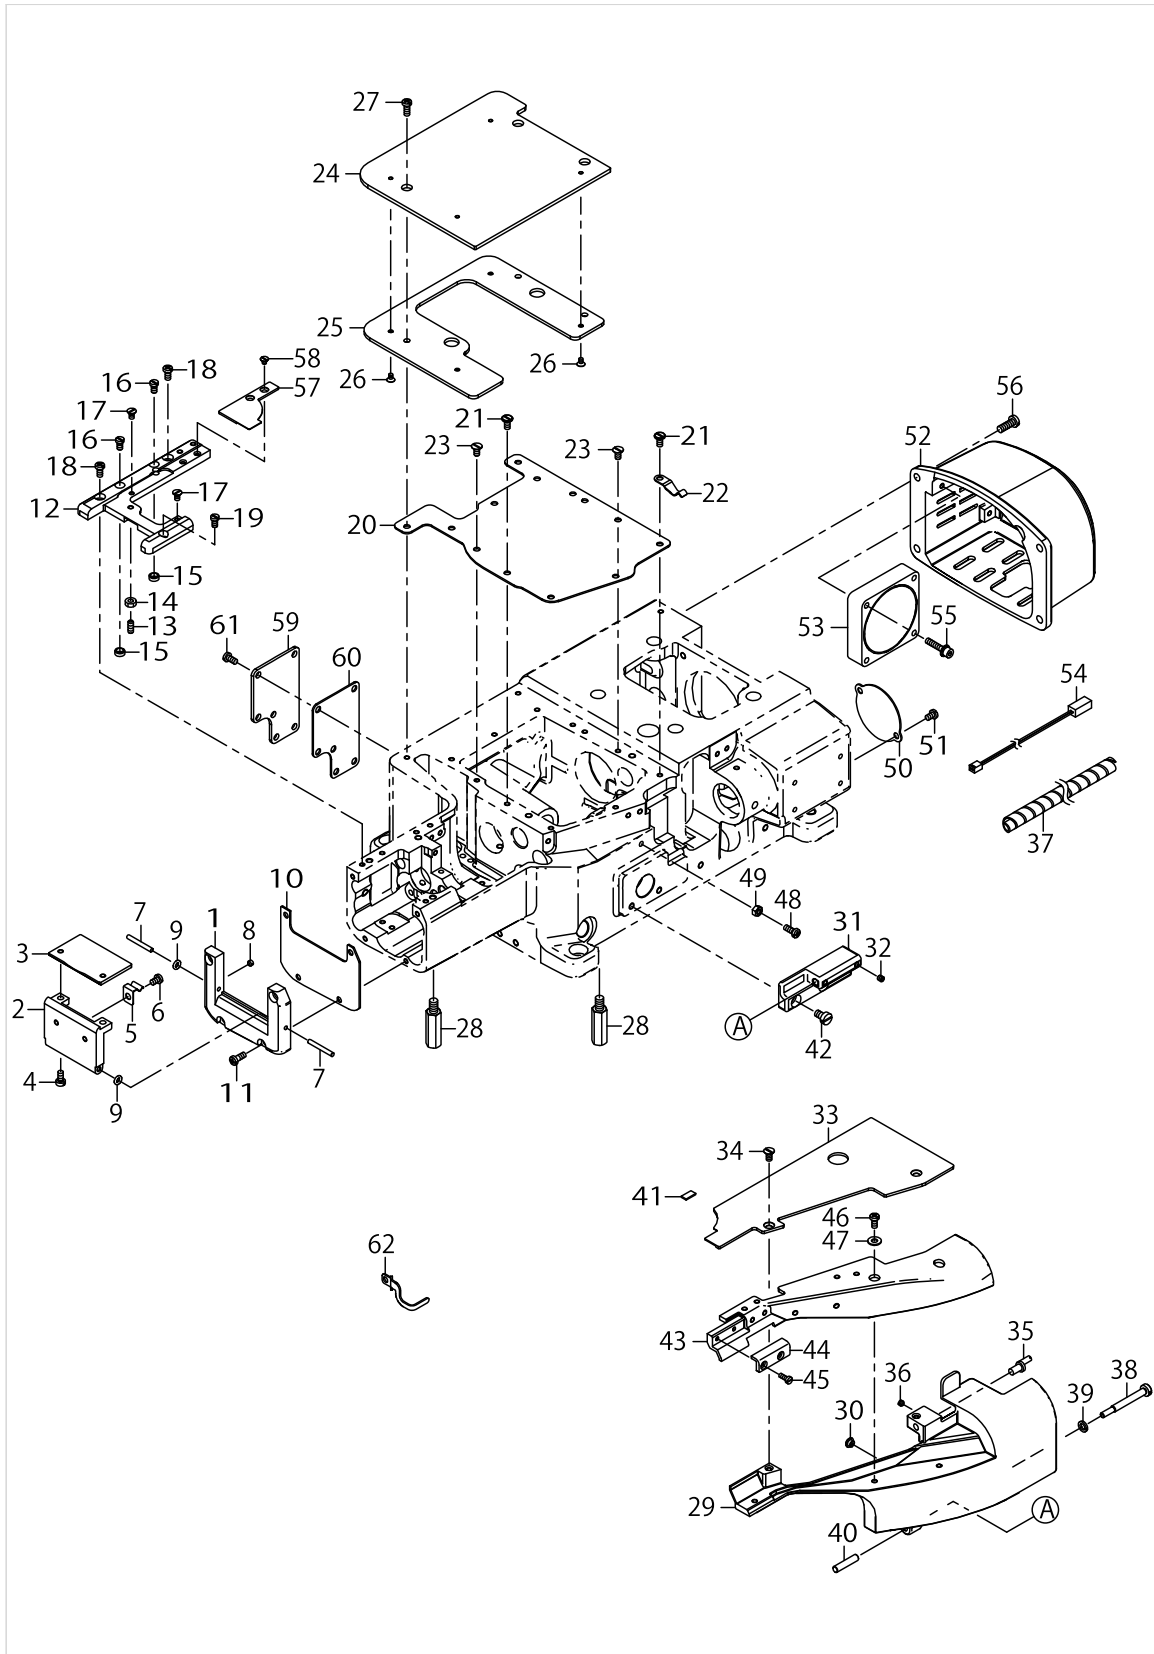

MISCELLANEOUS COVER COMPONENTS

MISCELLANEOUS COVER COMPONENTS

No.	Parts No.	Parts name	Remarks	Level	Cons	Qty
1	70001657	CYLINDER_COVER				1
2	70001655	SIDE_COVER_BOTTOM				1
3	70001653	SIDE_COVER_UPPER				1
4	SM6040800SP	SCREW				2
5	13401906	LATCH SPRING 2				1
6	SM4040655SP	SCREW M4 L=6				1
7	PH0300252C0	PIN				2
8	SM8040360TP	SCREW				2
9	RO037180100	RUBBER RING				2
10	70001661	GASKET				1
11	SM4041055SP	SCREW				4
12	70001667	THROAT_PLATE_SUPPORT				1
13	SM8041012TP	SCREW M4 L=10				1
14	NM6040000SN	NUT M4				1
15	40082196	ADJUSTING_COLLAR				2
16	SM6040750TP	SCREW M4 L=7				2
17	13302203	SCREW				2
18	SM4040855SP	SCREW				2
19	SM6040750TP	SCREW M4 L=7				1
20	70001663	GASKET_B				1
21	SM6040800SP	SCREW				6
22	13402003	LATCH SPRING				1
23	SM1040860SP	SCREW				4
24	70001668	CLOTH_PLATE_REAR				1
25	70001670	CLOTH_PLATE_REAR_LOWER				1
26	SM1030501SN	SCREW				2
27	SM4041055SP	SCREW				3
28	13301809	SUPPORT STUD				4
29	70001650	SWING_DOWN_COVER				1
30	13302302	RUBBER BUMPER				1
31	70001648	HINGE				1
32	SM8040412TP	SET SCREW M4 L=4				2
33	70001671	CLOTH_PLATE_FRONT				1
34	SM1040800SP	SCREW				2
35	13402706	PIN FOR COVER				1
36	SM8040360TP	SCREW				1
37	HX00314000D	SPIRAL TUBE				0.7
38	70001414	SCREW				1
39	WS0510002KP	SPRING WASHER 5.1X9.2X1.3				1
40	13409800	DIFF_LINK_PIN				1
41	13403605	RUBBER_PLATE				1
42	SM6050800SP	SCREW M5 L=8				2
43	70001652	BRACKET				1
44	70001678	BRACKET				1
45	SM6030800SP	SCREW M3X0.5 L=8				2
46	SM4040855SP	SCREW				2
47	WP0450801SC	WASHER 4.5X10X0.8				2