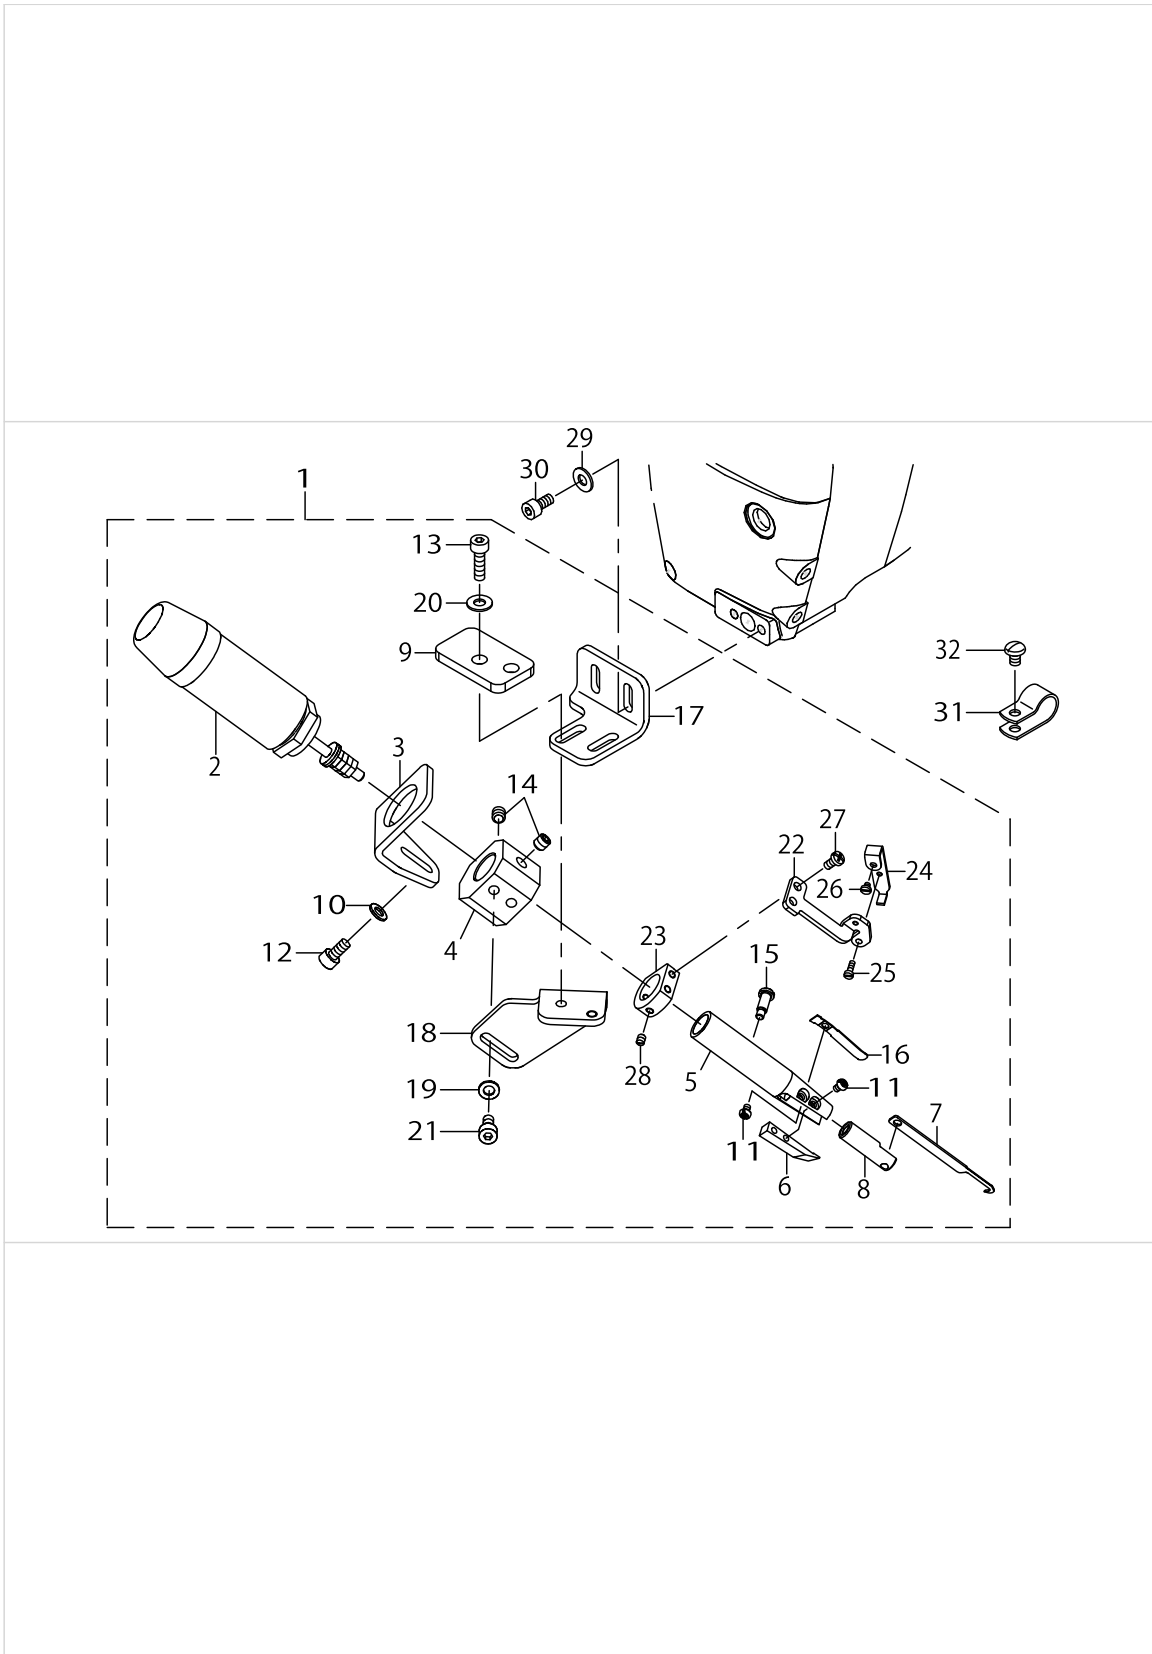

TOP COVER THREAD TRIMMER COMPONENTS

TOP COVER THREAD TRIMMER COMPONENTS

No.	Parts No.	Parts name	Remarks	Level	Cons	Qty
1	70001803	U_L_THREAD_TRIMMER_ASSY				1
2	70001789	SOLENOID				1
3	70001797	SOLENOID_BRACKET		*		1
4	70001798	BLOCK		*		1
5	70001972	KNIFE_HOLDER		*		1
6	13458500	LOWER_KNIFE		*		1
7	40065510	MOVING_KNIFE		*		1
8	70001804	MOVING_KNIFE_HOLDER		*		1
9	70003601	SPACER		*		1
10	WP0430800SC	WASHER M4		*		2
11	SM4850455SP	SCREW		*		3
12	SM6040802TN	SCREW		*		2
13	SM6041402TP	SCREW M4 L=14		*		2
14	SM8050512TP	SCREW		*		2
15	70001782	SHOULDER_SCREW		*		1
16	13458401	SPRING		*		1
17	70001783	BRACKET_2		*		1
18	70001784	BRACKET		*		1
19	WP0430800SC	WASHER M4		*		2
20	WP0450826SC	WASHER 4.5X10X0.8		*		1
21	SM6040802TN	SCREW		*		4
22	70001969	SOLENOID_BRACKET		*		1
23	70001970	COLLAR		*		1
24	70001971	TENSION_LEVER		*		1
25	SM6020600TP	SCREW		*		1
26	SM6020350SP	SCREW M2 L=2.5		*		1
27	SM4030655SP	SCREW		*		2
28	SM8030450SP	SCREW M3 L=4		*		2
29	WP0450826SC	WASHER 4.5X10X0.8				2
30	SM6040802TN	SCREW				2
31	HX00150000D	CABLE_CLIP				2
32	SM4040655SP	SCREW M4 L=6				2