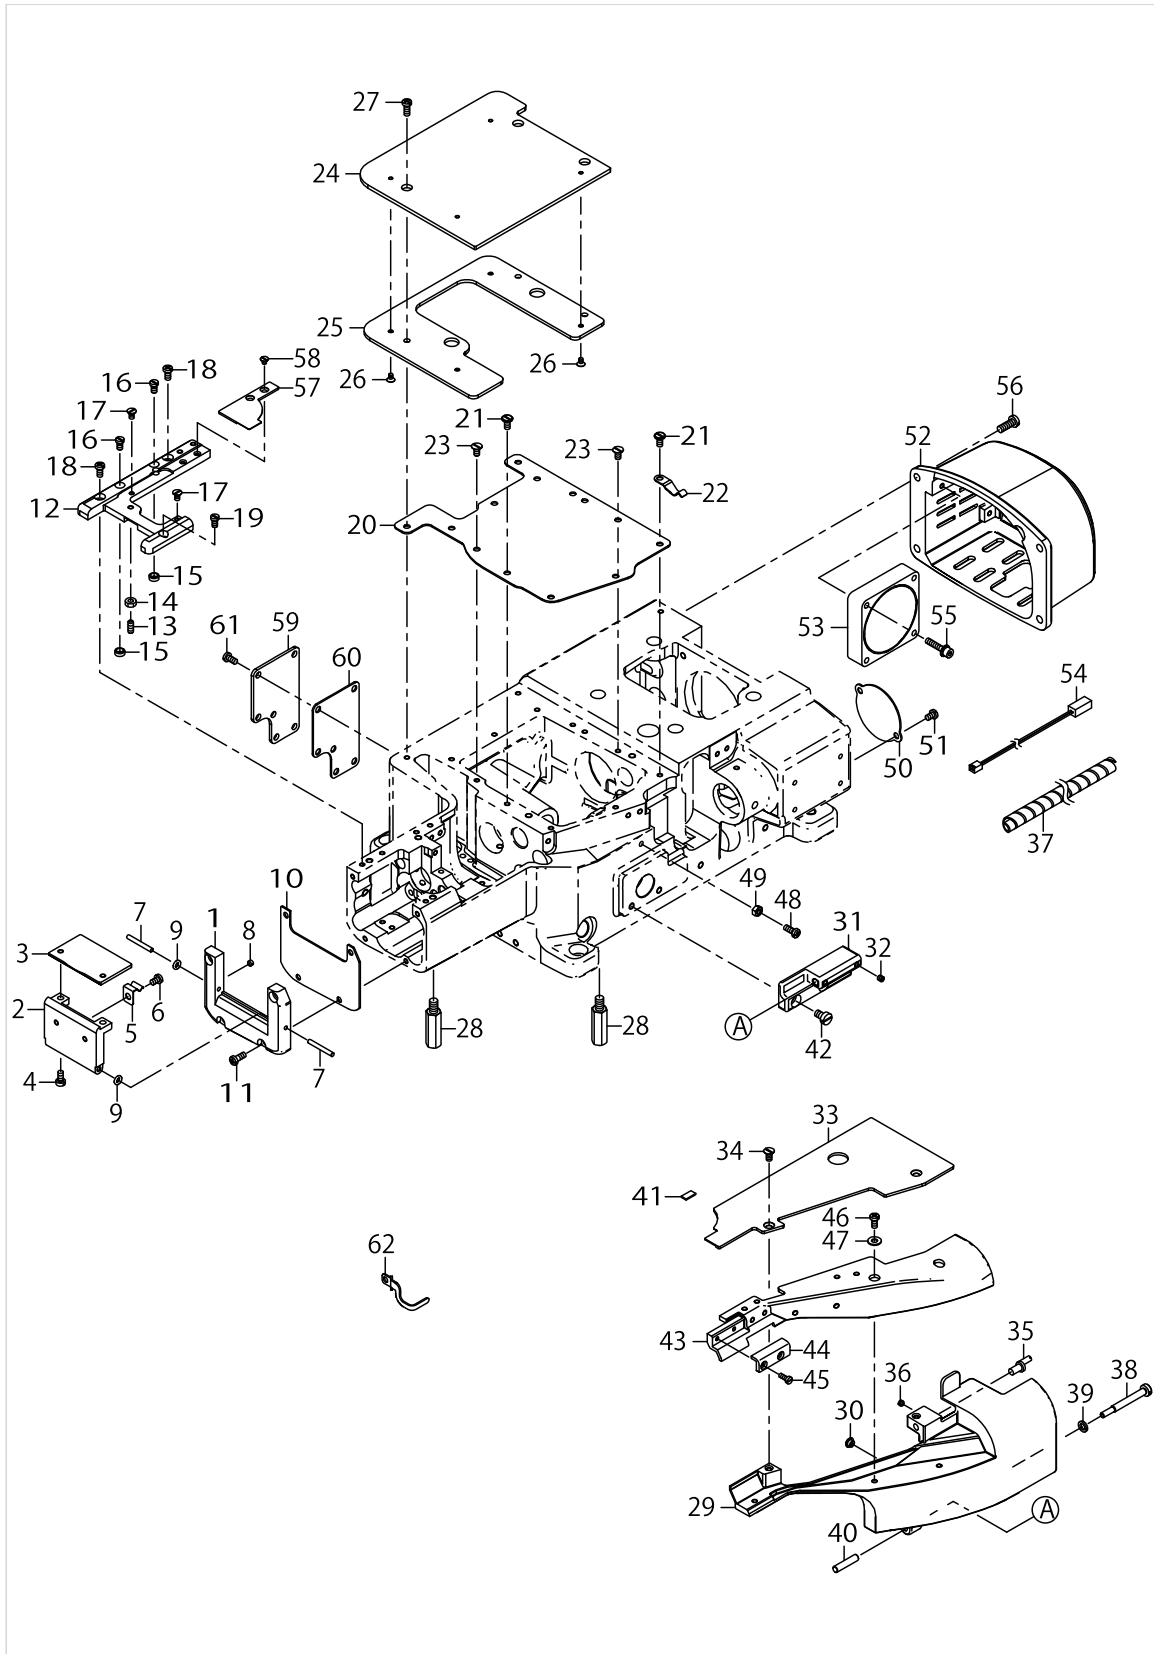

MISCELLANEOUS COVER COMPONENTS

MISCELLANEOUS COVER COMPONENTS

No.	Parts No.	Parts name	Remarks	Level	Cons	Qty
48	SM4041055SP	SCREW				1
49	NM6040001SC	NUT M4X0.7 TYPE1				1
50	70001673	LOOPER_THD_COVER				1
51	SM4040655SP	SCREW M4 L=6				2
52	70001413	MOTOR_COVER				1
53	40119461	HEAD FAN MOTOR A ASSY				1
54	70001457	FAN_CORD_ASSY				1
55	SL6042092TN	SCREW M4 L=20				2
56	SM4051455SP	SCREW M5 L=14				4
57	70001645	THROAT_PLATE_SUPPORT_COVER				1
58	SM1030400SP	SCREW M3 L=4				2
59	70001642	COVER_FOR_FEED_ADJUST				1
60	70001643	COVER_FOR_FEED_ADJUST_PACKING				1
61	SM4040855SP	SCREW				6
62	70001484	FINGER_GUARD				1