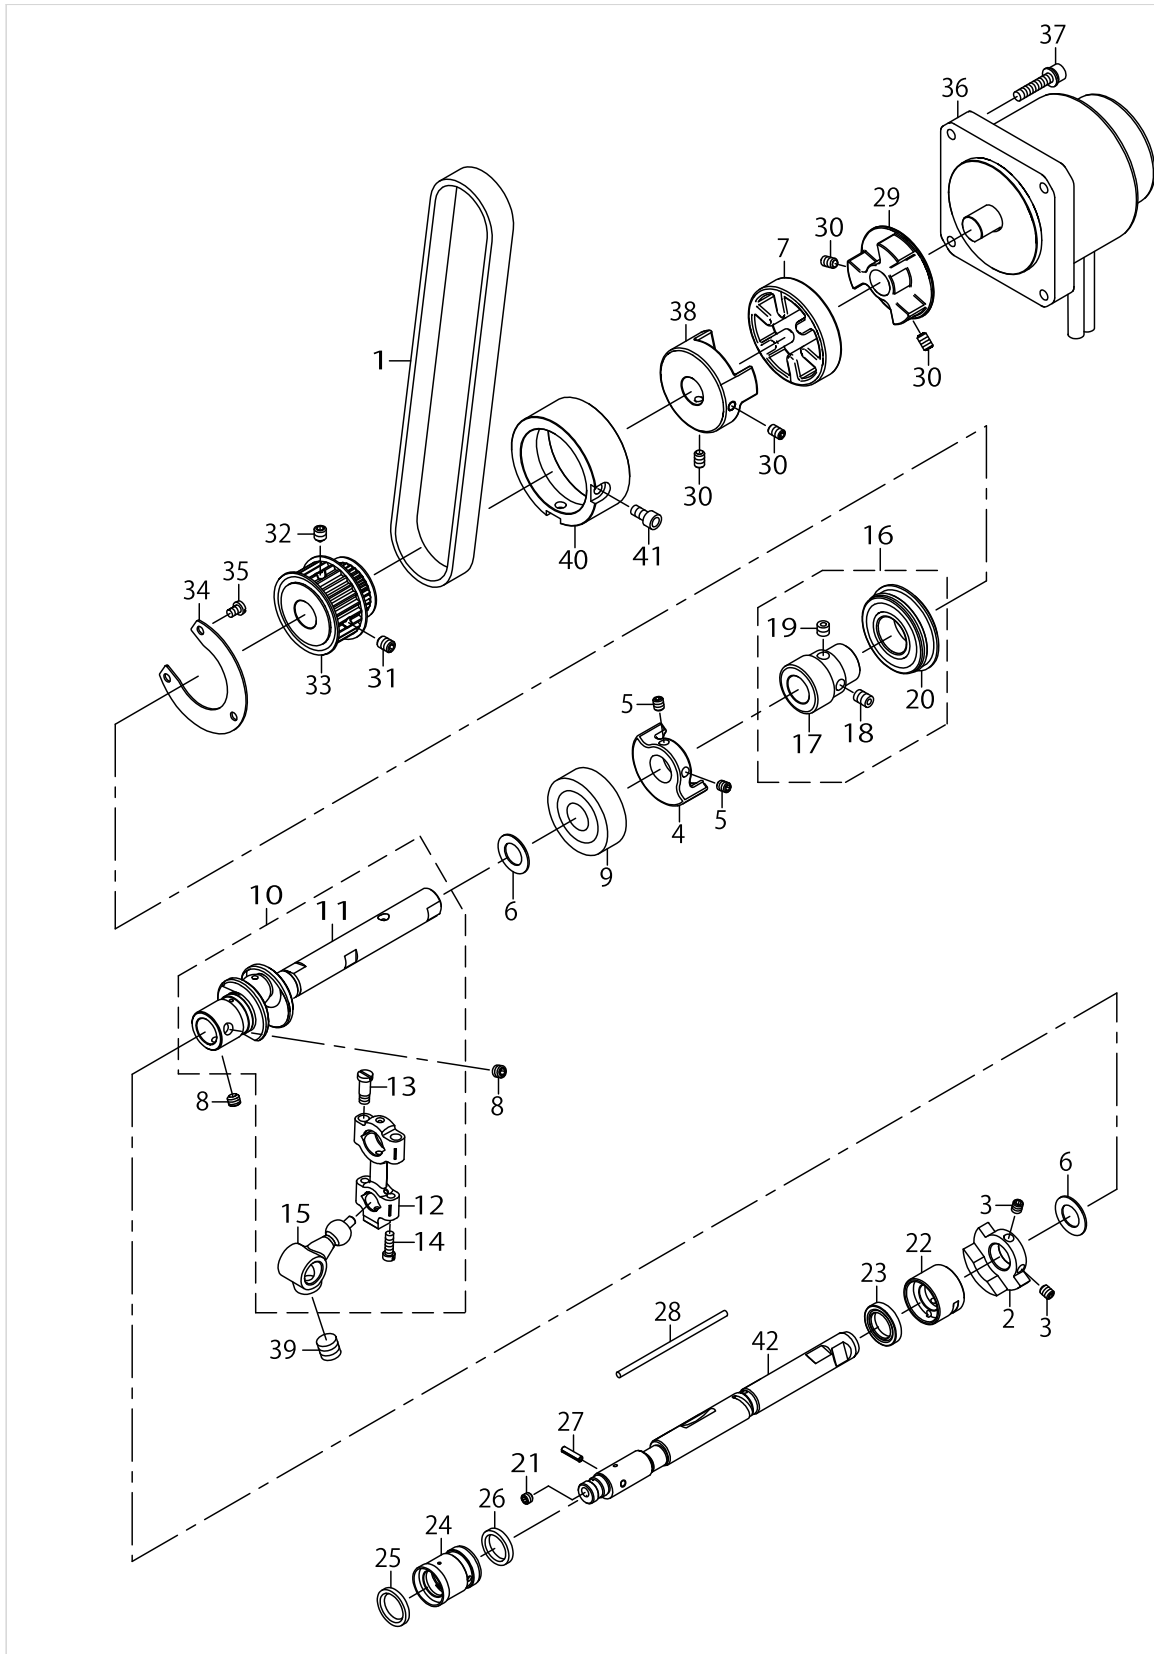

LOWER SHAFT COMPONENTS

LOWER SHAFT COMPONENTS

No.	Parts No.	Parts name	Remarks	Level	Cons	Qty
1	13406905	TIMING_BELT				1
2	13408406	BALANCE_WEIGHT_LMS_1				1
3	SM8050612TP	SCREW M5X6				2
4	13408505	BALANCE_WEIGHT_LMS_2				1
5	SM8050612TP	SCREW M5X6				2
6	40017824	LOOPER LOD STOPPER				2
7	40112107	SPIDER				1
8	SM8060552TP	SCREW M6 L=5				2
9	SB115002300	BEARING				1
10	70001692	LMS_RIGHT_ROD_ASSY				1
11	70001684	LMS_RIGHT		*		1
12	70001685	LOOPER_ROD		*		1
13	SD0550906TP	SHOULDER SCREW		*		2
14	13324108	SCREW		*		2
15	70001686	CRANK		*		1
16	70003278	LMS_WORM_ASSY				1
17	13308507	COUPLING D		*		1
18	SM8060552TP	SCREW M6 L=5		*		2
19	SM8060842TP	SCREW M6 L=8		*		1
20	70001458	BEARING		*		1
21	SM8050412TP	SCREW M5 L=4				1
22	70001682	BUSHING_LMS_MIDDLE				1
23	13408703	OIL_SEAL				1
24	70001683	BUSHING_LMS_LEFT				1
25	13407903	OIL SEAL				1
26	13408604	FELT_LMS_LEFT_BUSH				1
27	PS0300122KH	SPRING PIN 3X12				1
28	CQ300000001	OIL WICK				0.075
29	40112106	HUB_R				1
30	SM8050412TP	SCREW M5 L=4				4
31	SM8060812TP	SCREW M6 L=8				1
32	SM8060842TP	SCREW M6 L=8				1
33	70004184	LMS_SPROCKET				1
34	70001451	THRUST_PLATE				1
35	SM4040655SP	SCREW M4 L=6				3
36	40118009	SERVO MOTOR				1
37	SL6052592TN	BOLT				4
38	40112105	HUB_L				1
39	SM8550952TP	SCREW				1
40	70003317	FLY_WHEEL_FOR_DD				1
41	SM6051002TP	SCREW M5X0.8 L=10				2
42	70001681	LOWER_MAINSHAFT_LEFT				1