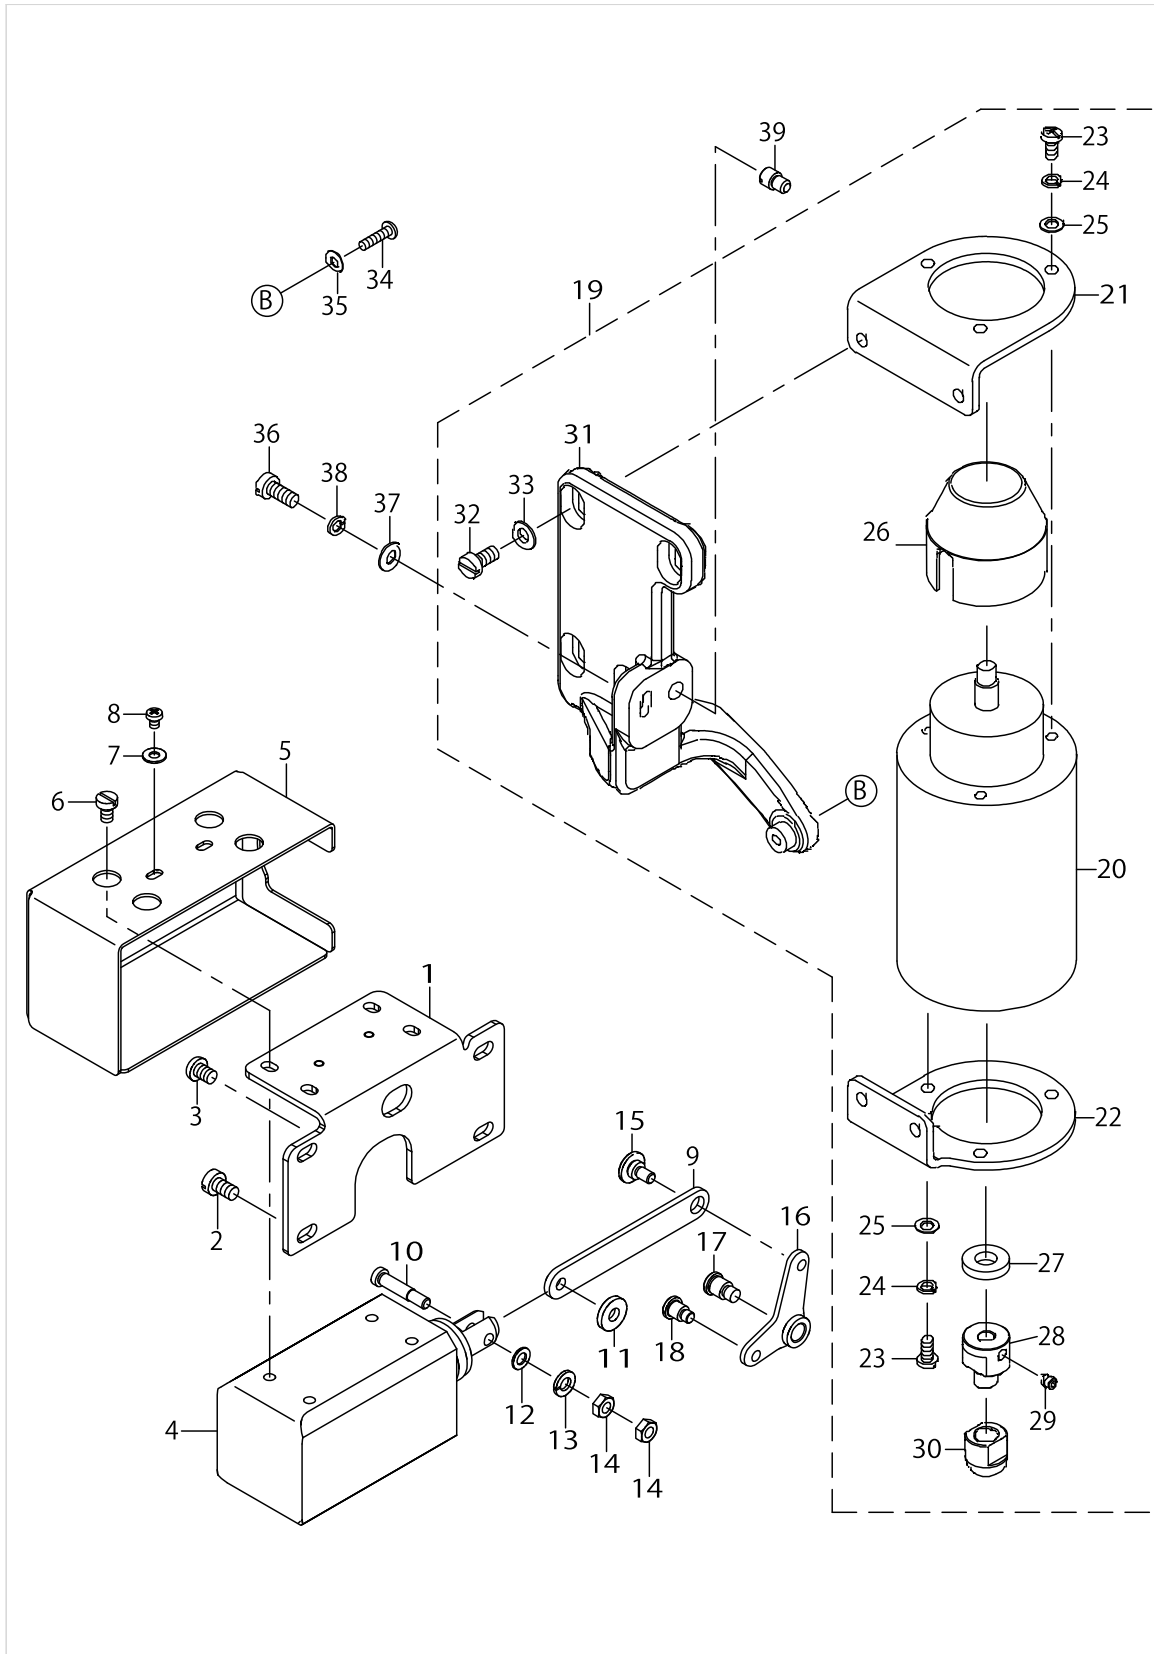

AK SOLENOID COMPONENTS

AK SOLENOID COMPONENTS

No.	Parts No.	Parts name	Remarks	Level	Cons	Qty
1	70001792	AK_SOLENOID_BASE	FOR UT51			1
2	SM6061010TP	SCREW M6 L=10	FOR UT51			4
3	SM4060801SE	SCREW	FOR UT51			2
4	70001805	AK_SOLENOID	FOR UT51			1
5	70001793	SOLENOID_COVER	FOR UT51			1
6	SM6050800SP	SCREW M5 L=8	FOR UT51			4
7	WP0450801SC	WASHER 4.5X10X0.8	FOR UT51			2
8	SM4040501SN	SCREW M4X0.7 L=5	FOR UT51			2
9	70001795	AK_SOLENOID_LINK	FOR UT51			1
10	40086759	BACK_SOLENOID_PLUNGER_PIN	FOR UT51			1
11	WP0612516SD	WASHER 6.1X15.2X2.5	FOR UT51			1
12	WP0550800SP	WASHER 5.5X10X0.8	FOR UT51			1
13	WS0610002KN	SPRING WASHER 6.1X12.2X1.5	FOR UT51			1
14	NM6050001SP	NUT M5	FOR UT51			2
15	SD0800327TP	SHOULDER SCREW	FOR UT51			1
16	70001779	AK_SOLENOID_LEVER	FOR UT51			1
17	SD0800706TP	SHOULDER SCREW D=8 H=7	FOR UT51			1
18	SD0700586TP	SHOULDER SCREW	FOR UT51			1
19	70004245	SOLENOID_ASSY_B	FOR UT52			1
20	40030478	SOLENOID_ASSY_A		*		1
21	40032444	SOLENOID_BRACKET_UPPER		*		1
22	40032445	SOLENOID_BRACKET_LOWER		*		1
23	SM4051055SP	SCREW		*		1
24	WS0510002KP	SPRING WASHER 5.1X9.2X1.3		*		1
25	WP0550800SP	WASHER 5.5X10X0.8		*		1
26	GAK3303600A	SOLENOID COVER		*		1
27	40032703	P_F_RUBBER_WASHER		*		1
28	40032447	CAP_JOINT		*		1
29	SM8050602TP	SCREW M5 L=6		*		1
30	13455100	AIR_CYLINDER_CAP		*		1
31	70004246	SOLENOID_BRACKET		*		1
32	SM6061200SP	SCREW		*		1
33	WP0621016SD	WASHER 6.2X13X1		*		1
34	SM4041655SP	SCREW M4 L=16	FOR UT52			1
35	WP0450826SC	WASHER 4.5X10X0.8	FOR UT52			1
36	SM6061400SP	SCREW M6 L=14	FOR UT52			1
37	WP0621016SD	WASHER 6.2X13X1	FOR UT52			1
38	WS0610002KP	SPRING WASHER	FOR UT52			1
39	40038326	SOLENOID_BRACKET_PIN	FOR UT52			1