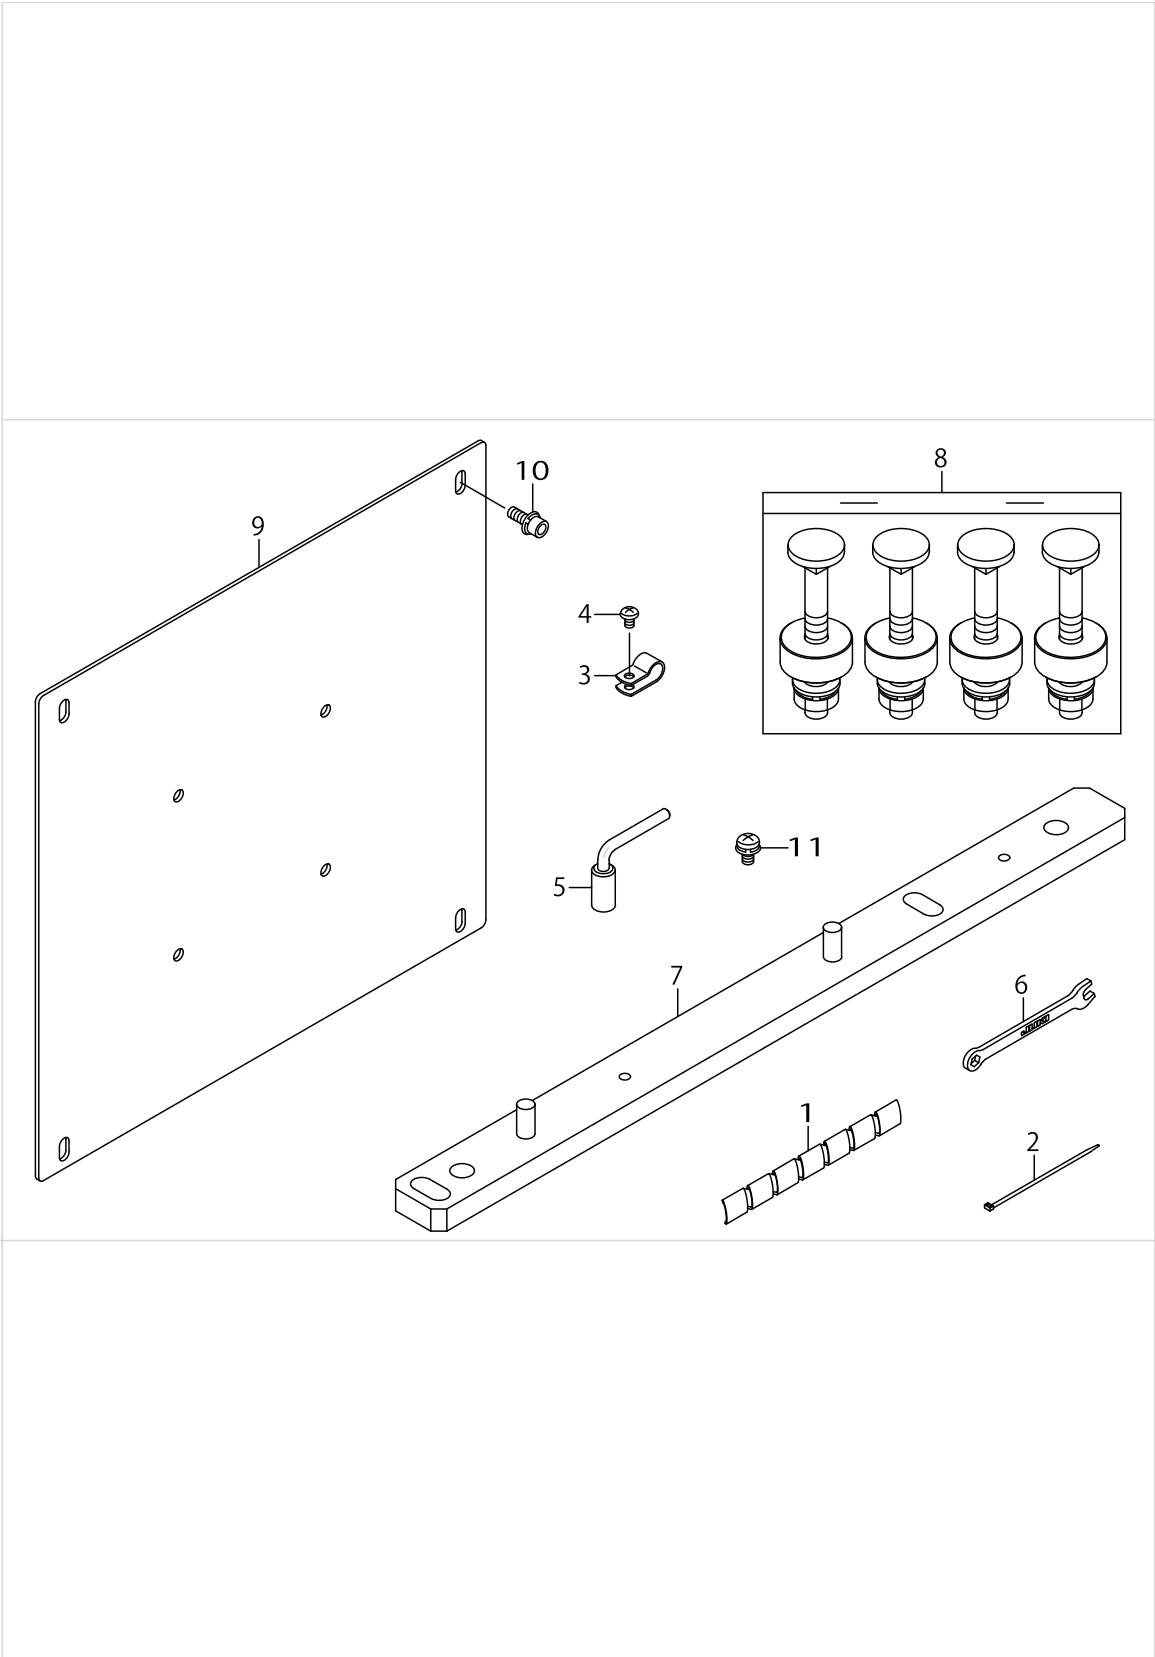

ACCESSORIE PARTS COMPONENTS

ACCESSORIE PARTS COMPONENTS

No.	Parts No.	Parts name	Remarks	Level	Cons	Qty
1	HX00314000A	SPIRAL TUBE				0.6
2	EA9500B0100	CABLE BAND				3
3	HX00150000C	CABLE CLAMP				1
4	SM4040655SP	SCREW M4 L=6				1
5	40073360	WRENCH				1
6	13160106	SPANNER (5X6)				1
7	70001843	SUPPORT_PLATE_ASSY	FOR HALF-SUNKEN TYPE TABLE			2
8	40026691	ASSY_BOLT_SET(7800_SUBMERGED)	FOR HALF-SUNKEN TYPE TABLE			1
9	40094198	SC_BRACKET	FOR HALF-SUNKEN TYPE TABLE			1
10	SL6051492TN	BOLT	FOR HALF-SUNKEN TYPE TABLE			4
11	SL4051091SC	SCREW M5X0.8 L=10	FOR HALF-SUNKEN TYPE TABLE			4