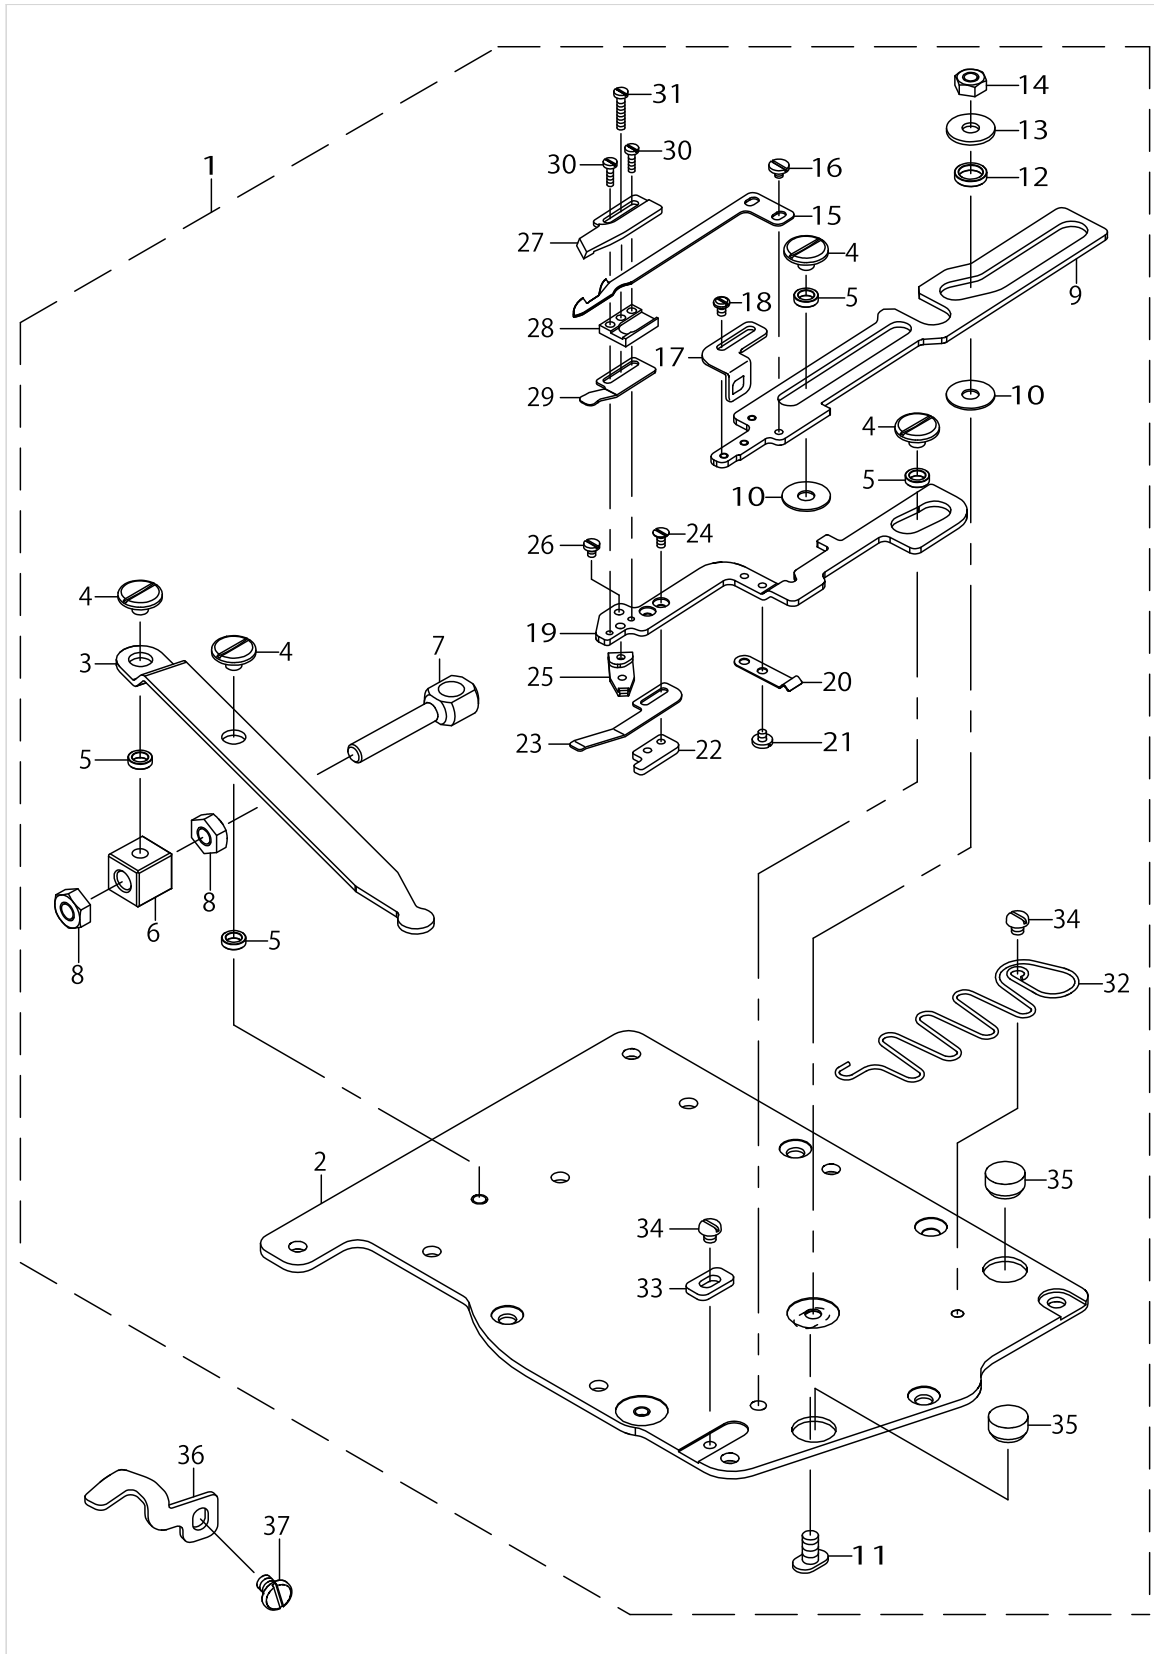

LOOPER THREAD TRIMMER COMPONENTS

LOOPER THREAD TRIMMER COMPONENTS

No.	Parts No.	Parts name	Remarks	Level	Cons	Qty
1	70001802	UNDER_TRIMMER_ASSY				1
2	70001662	COVER_PLATE		*		1
3	40086294	LEVER		*		1
4	40086303	SCREW_M4X0.5L4		*		4
5	40086293	COLLAR_D6		*		4
6	40086295	CONNECTING_BLOCK_A		*		1
7	40086296	CONNECTING_BLOCK_B		*		1
8	NM6050001SP	NUT M5		*		2
9	40086275	LOWER_KNIFE HOLDER		*		1
10	WP0420516KH	THRUST WASHER 4.2		*		2
11	40070110	SCREW		*		1
12	40086292	COLLAR_D8		*		1
13	WP0431005SP	PLAIN WASHER 4.3X12X1		*		1
14	NM6040001SP	NUT M4X0.7		*		1
15	40086274	LOWER_KNIFE		*		1
16	40086300	SCREW_M2L2.3		*		2
17	70001800	THREAD_GUIDE		*		1
18	40086301	SCREW_M2L3		*		2
19	70001801	KNIFE_GUIDE HOLDER		*		1
20	40086286	GUIDE_SPRING		*		1
21	40086300	SCREW_M2L2.3		*		2
22	40086282	PLATE		*		1
23	40086280	THREAD_CLAMP		*		1
24	SM1020450TP	SCREW M2 L=4		*		2
25	40086308	TENSION_LEVER		*		1
26	SM6020350SP	SCREW M2 L=2.5		*		1
27	40086277	UPPER_KNIFE		*		1
28	40086278	LOWER_KNIFE_GUIDE		*		1
29	40086279	KNIFE_SPRING		*		1
30	40086298	SCREW_M1.6L6		*		2
31	40086299	SCREW_M2L10		*		1
32	13440409	SPRING_FOR_UT		*		1
33	40086290	STOPPER		*		1
34	40086302	SCREW_M3L3		*		2
35	TA0980502R0	RUBBER PLUG		*		2
36	70001799	GUIDE_BASE				1
37	SM6040650TP	SCREW				1