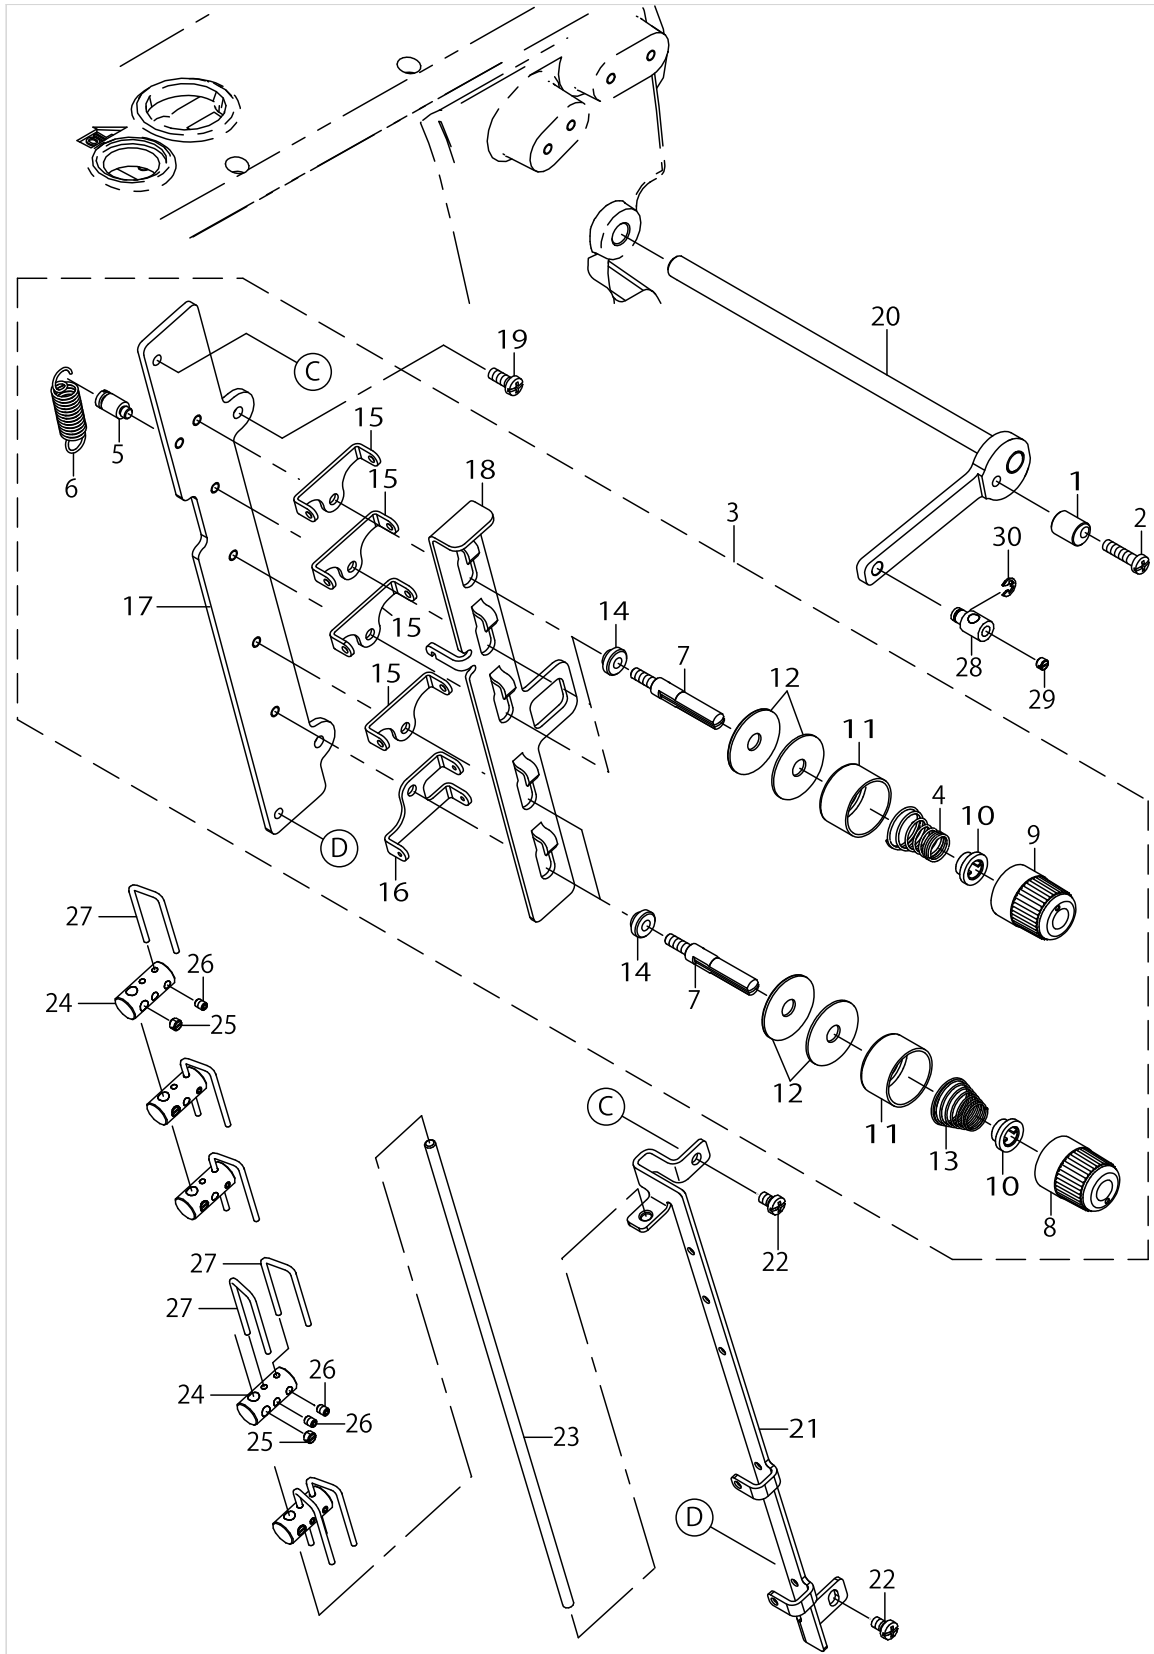

THREAD TENSION COMPONENTS

THREAD TENSION COMPONENTS

No.	Parts No.	Parts name	Remarks	Level	Cons	Qty
1	40065785	TENS_RELEASE_ADJ_ECC				1
2	SM4041655SP	SCREW M4 L=16				1
3	70001612	THREAD_TENSION_ASSY				1
4	13140504	TENSION_SPRING		*		3
5	13340302	SHOULDER SCREW		*		1
6	26019000	THREAD TENSION SPRING		*		1
7	70001620	TENSION_POST		*		5
8	40042363	KNOB		*		2
9	40042364	KNOB GREEN		*		3
10	40042365	SPRING BUSHING		*		5
11	40042366	THREAD TENSION DISK PRESSER		*		5
12	40101602	THREAD_TENSION_DISC		*		10
13	40102003	SPRING		*		2
14	70001617	SPACER		*		5
15	70001615	TENSION_DISC_EYELET_A		*		4
16	70001616	TENSION_DISC_EYELET_B		*		1
17	70001613	TENSION_POST_SUPPORT		*		1
18	70001614	TENSION_DISC_SEPARATOR		*		1
19	SM4041055SP	SCREW				2
20	70001618	PULL_OFF_LEVER_ASSY				1
21	70001621	THREAD_GUIDE				1
22	SM4040655SP	SCREW M4 L=6				2
23	13456108	PULL_OFF_BAR				1
24	13456207	THD_P_O_HOOK_GUIDE				5
25	SM8040360TP	SCREW				5
26	SM8030412TP	SCREW				7
27	13456603	THD_PULL_OFF_HOOK				7
28	13456405	THD_PULL_OFF_BAR HOLDER				1
29	SM8040360TP	SCREW				1
30	RE0300000K0	E-RING 3				1