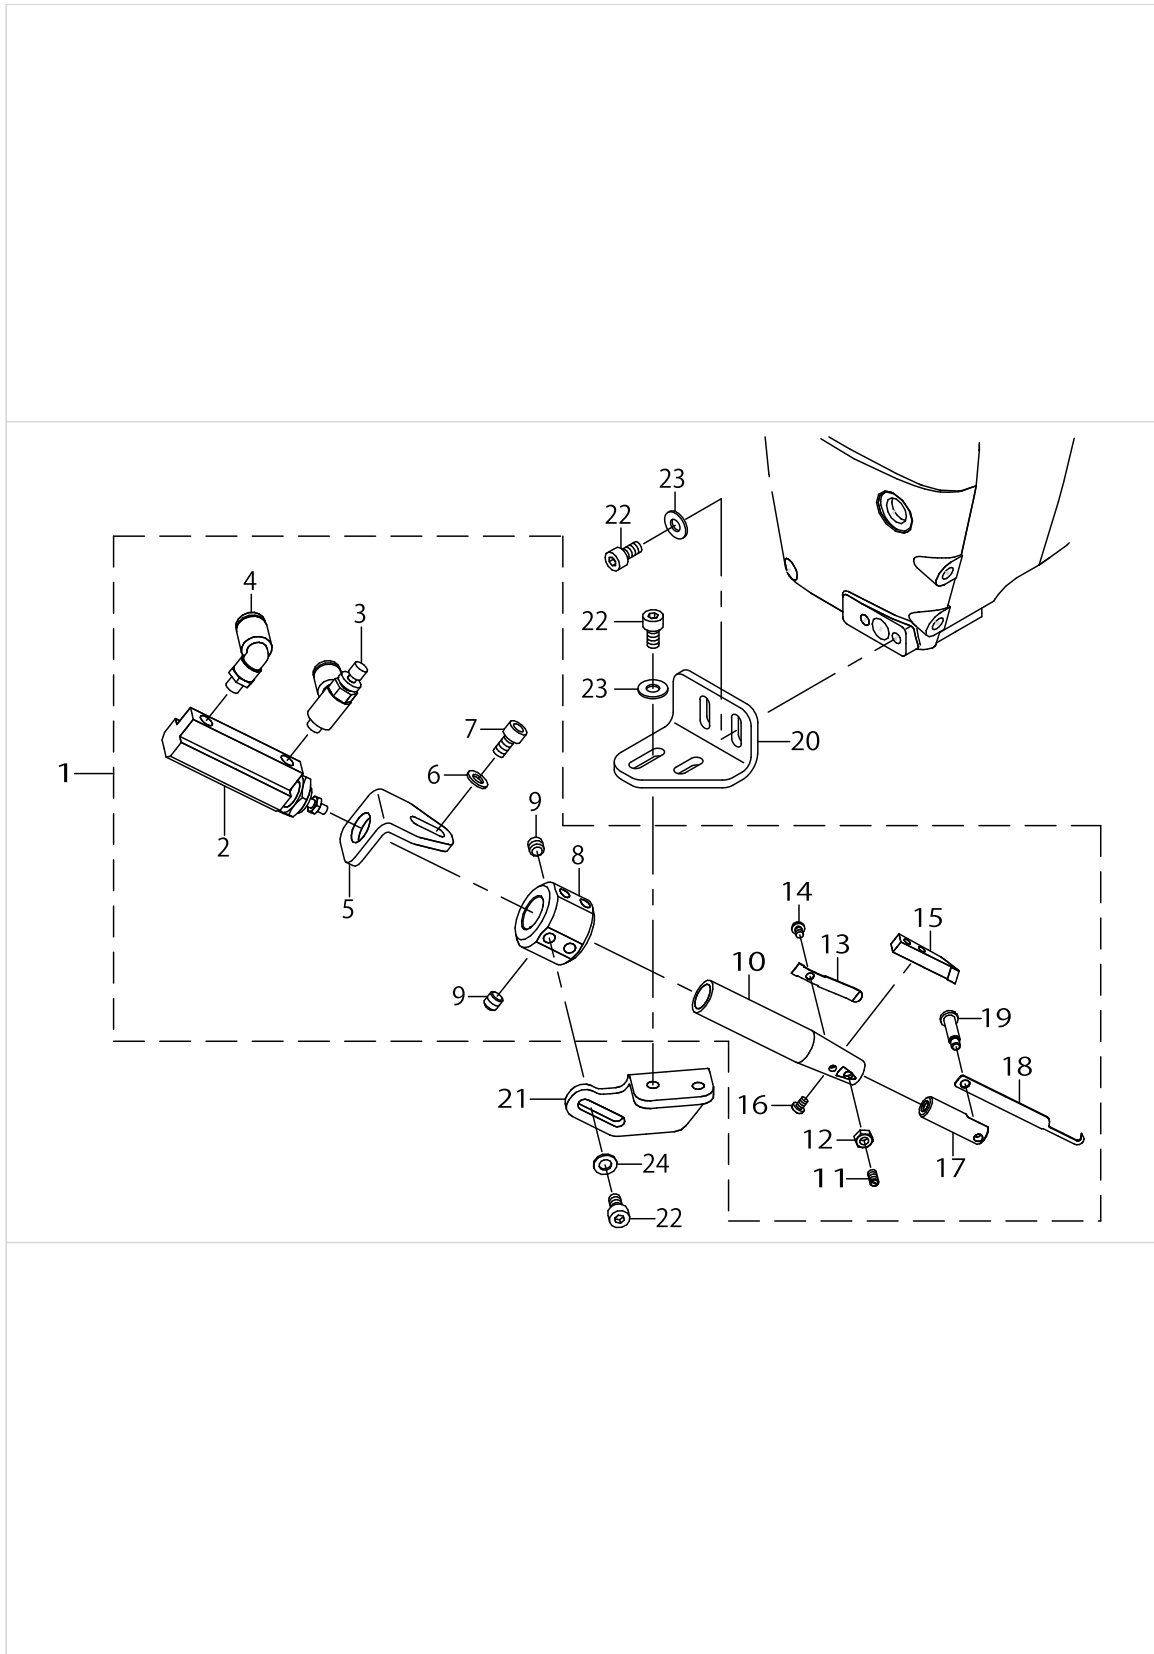

MODEL : UT25A/UT33A

List No : 1488-01

PARTS LIST

Published:09/10/2017

CONTENTS

TOP COVER THREAD TRIMMER COMPONENTS	1
HOW TO MAKE USE OF THIS PARTS LIST	3

TOP COVER THREAD TRIMMER COMPONENTS

TOP COVER THREAD TRIMMER COMPONENTS

No.	Parts No.	Parts name	Remarks	Level	Cons	Qty
1	40060754	U_L_THD_TRIMMER_ASSY				1
2	PA0602006A0	AIR CYLINDER		*		1
3	PC010508000	SPEED CONTROLLER		*		1
4	PJ304040504	ELBOW UNION		*		1
5	13459300	AIR_CYLINDER_BRACKET		*		1
6	WP0430800SC	WASHER M4		*		2
7	SM6040802TN	SCREW		*		2
8	13458203	COLLAR		*		1
9	SM8050512TP	SCREW		*		2
10	13458302	KNIFE_HOLDER		*		1
11	SM8030450SP	SCREW M3 L=4		*		1
12	NM6030001SD	NUT M3X0.5		*		1
13	13458401	SPRING		*		1
14	SM4850455SP	SCREW		*		1
15	13458500	LOWER_KNIFE		*		1
16	SM4850455SP	SCREW		*		2
17	13458005	MOVING_KNIFE_HOLDER		*		1
18	40065510	MOVING KNIFE		*		1
19	13458104	SHOULDER_SCREW		*		1
20	13458708	BRACKET_2				1
21	13458609	BRACKET				1
22	SM6040802TN	SCREW				6
23	WP0450826SC	WASHER 4.5X10X0.8				4
24	WP0430800SC	WASHER M4				2

HOW TO MAKE USE OF THIS PARTS LIST

- 1.As to "#01" and "#02" refer to the "Note" given at the bottom of the respective pages.
- 2.Codes on the "Qty" column
 - Each numeral indicates the number of parts required.
 - "0.1" and "2.5" indicate the length (in meters) of the respective parts.
- 3.Parentheses mean that the corresponding part is a subpart that constructs an assembly part.
- 4.Dotted lines on the Figures indicate assembly parts.

1. リストページの#01、#02の印は、ページ下の"注記"の説明を参照下さい。
2. 数量欄の数字は、個数を表し、0.1、2.5等の数値は、長さ（単位メートル）を表します。
3. 数量欄の（ ）は、組部品を構成している子部品であることを意味します。
4. イラストページの-----枠は、組構成であることを意味します。

PARTS NOT MENTIONED IN THIS PARTS LIST ARE COMMON TO THOSE OF
MODEL UT25 OR UT33.
FOR UT25A,REFER TO THE PARTS LIST OF UT25 AND FOR UT33A,REFER
TO THE PARTS LIST OF UT33.
PARTS LISTS RELATED TO THESE MODELS ARE AS FOLLOWS.
UT25(NO.1386 PARTS NO.13450606)
UT33(NO.1394 PARTS NO.13371802)