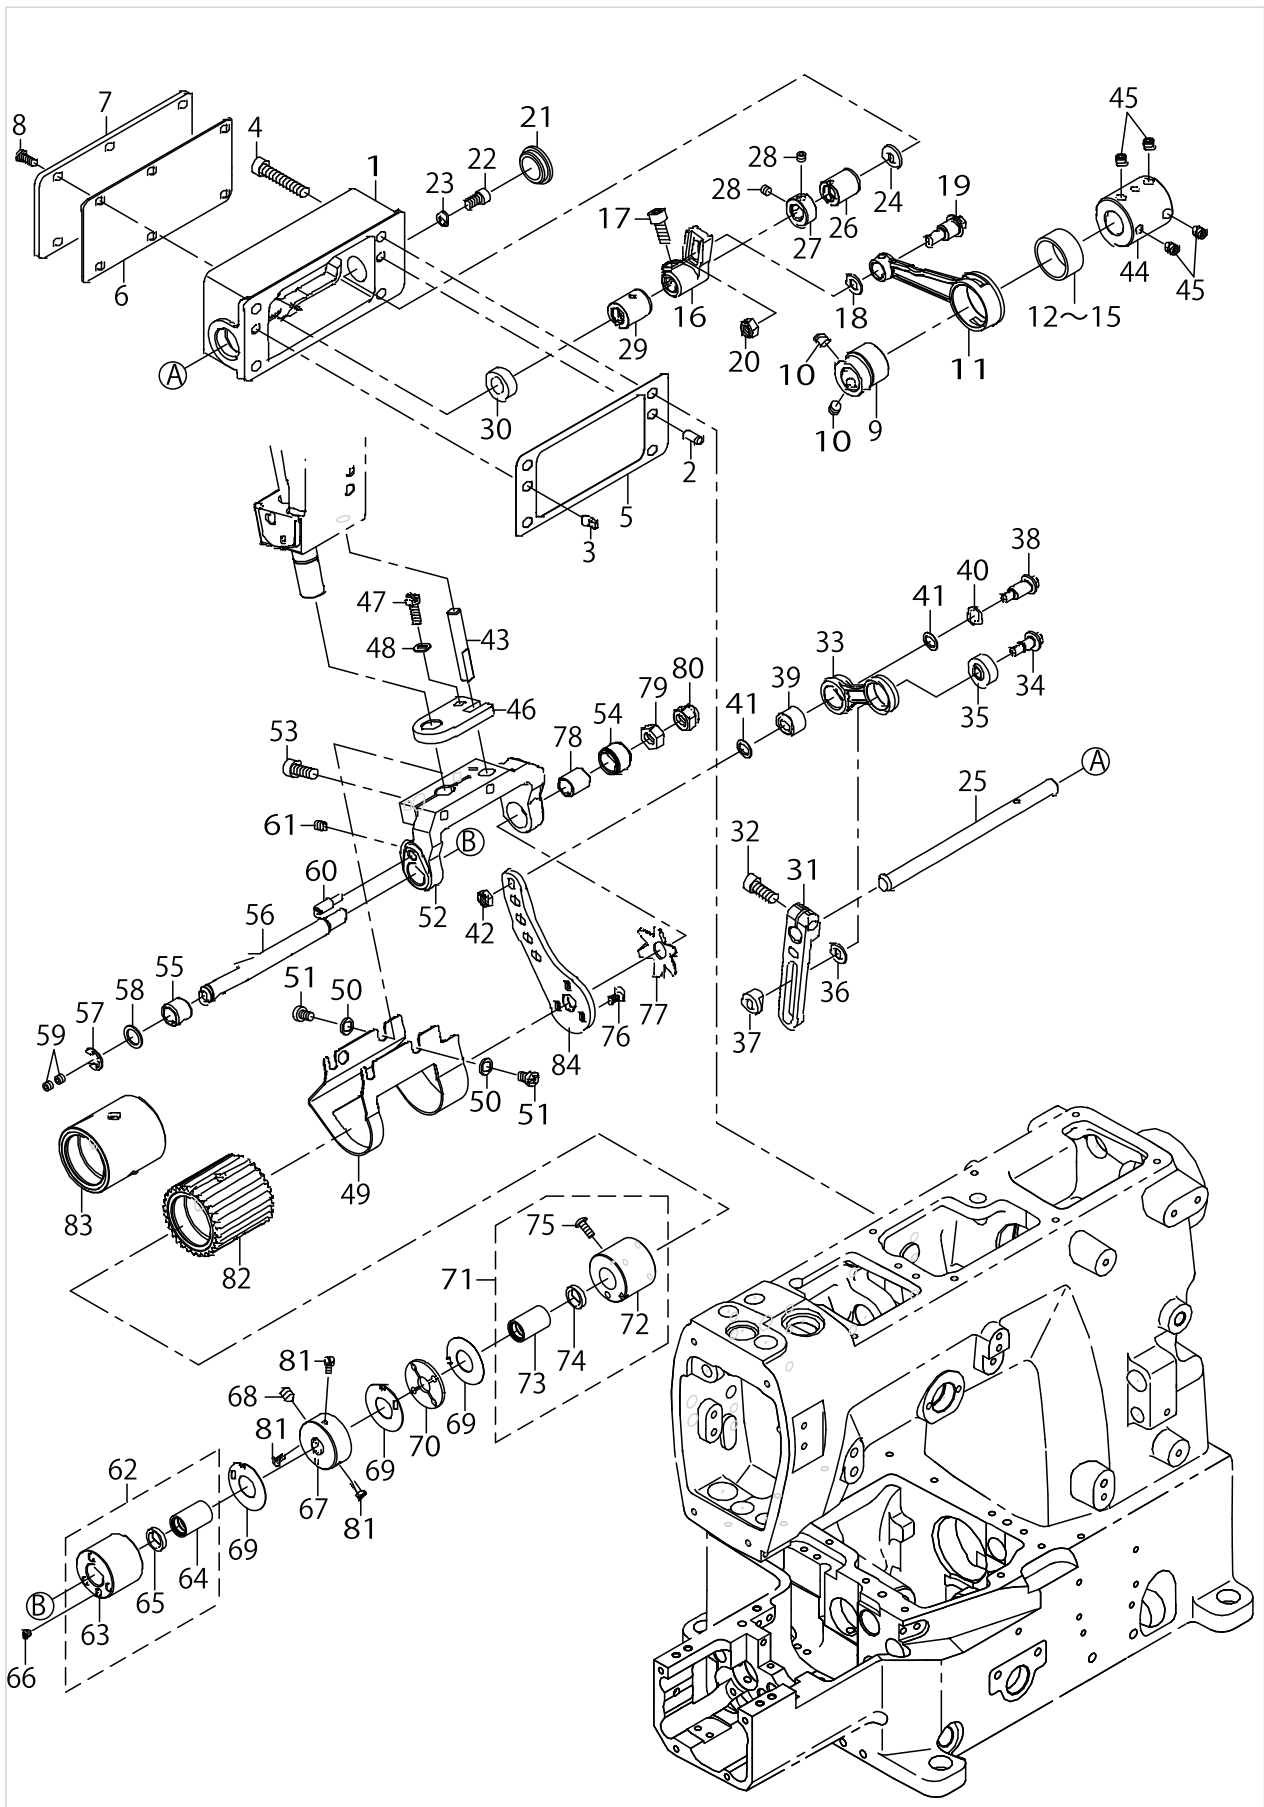

CLOTH PULLER (1)

CLOTH PULLER (1)

No.	Parts No.	Parts name	Remarks	Level	Cons	Qty
48	WP0550800SP	WASHER 5.5X10X0.8				1
49	13473301	PULLER_GUARD				1
50	WP0550800SP	WASHER 5.5X10X0.8				4
51	SM4050855SP	SCREW				4
52	13473400	FEED_ROLLER_YOKE				1
53	SM6061602TP	SCREW M6 L=16				1
54	13475900	BUSHING_RIGHT				1
55	13476007	BUSHING_LEFT				1
56	13473608	UPPER_ROLLER_SHAFT				1
57	RE0700000K0	E-RING 7				1
58	WP1021026SH	WASHER				1
59	SM8050412TP	SCREW M5 L=4				2
60	13474200	PIN_ROLLER_L				1
61	SM8050612TP	SCREW M5X6				1
62	40023870	CLUTCH_SLEEVE_LEFT_ASSY				1
63	13476106	CLUTCH_SLEEVE		*		1
64	SB310000900	BEARING		*		1
65	GBR01534000	OIL SEAL		*		1
66	SM8040412TP	SET SCREW M4 L=4				1
67	13476403	CLUTCH_SPACER				1
68	SM8060842TP	SCREW M6 L=8				1
69	13476502	THRUST_PLATE				3
70	13477500	THRUST_PLATE				1
71	40023869	CLUTCH_SLEEVE_RIGHT_ASSY				1
72	13476106	CLUTCH_SLEEVE		*		1
73	SB310000900	BEARING		*		1
74	GBR01534000	OIL SEAL		*		1
75	SM4041055SP	SCREW		*		1
76	SM1040800SP	SCREW				3
77	13476601	CLUTCH_TENSION_SPRING				1
78	13477302	CLUTCH_TENSION_SLEEVE				1
79	NM6080001SC	NUT M8X1.25				1
80	NM7080032SC	NUT M8				1
81	SM6030800SP	SCREW M3X0.5 L=8				3
82	13476759	UPPER_ROLLER_ASSY	FOR PL10			1
83	13473855	UPPER_ROLLER	FOR PL11			1
84	13474101	LEVER_FEED_ROLLER				1