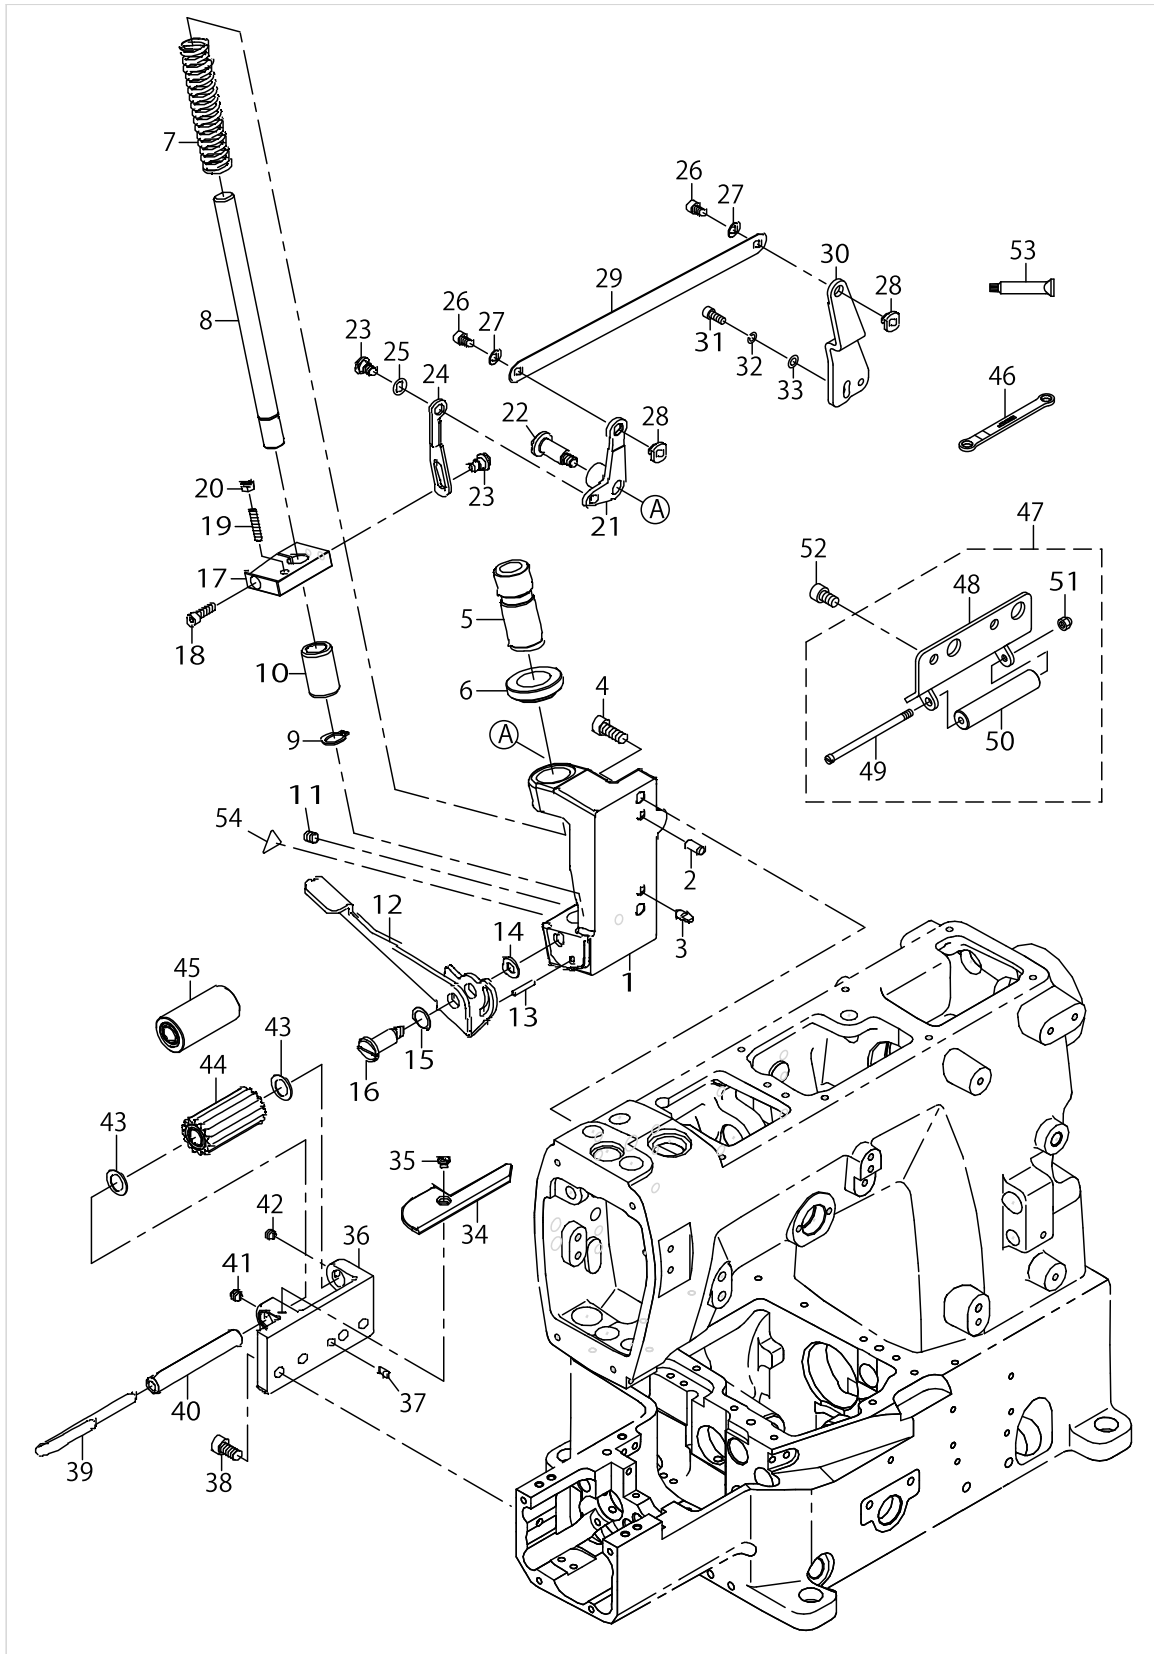

CLOTH PULLER (2)

CLOTH PULLER (2)

No.	Parts No.	Parts name	Remarks	Level	Cons	Qty
48	40021834	BRACKET_REAR_ROLLER_1		*		1
49	40021838	SHAFT_REAR_ROLLER		*		1
50	40021837	REAR_ROLLER_SMALL		*		1
51	NM7040032SC	HEXAGONAL CAP NUT, TYPE 3 M4		*		1
52	SM6061002TP	SCREW M6 L=10	ACCESSORIES PARTS			2
53	13525506	GREASE TUBE				1
54	CM300200001	ATTENTION SEAL				1