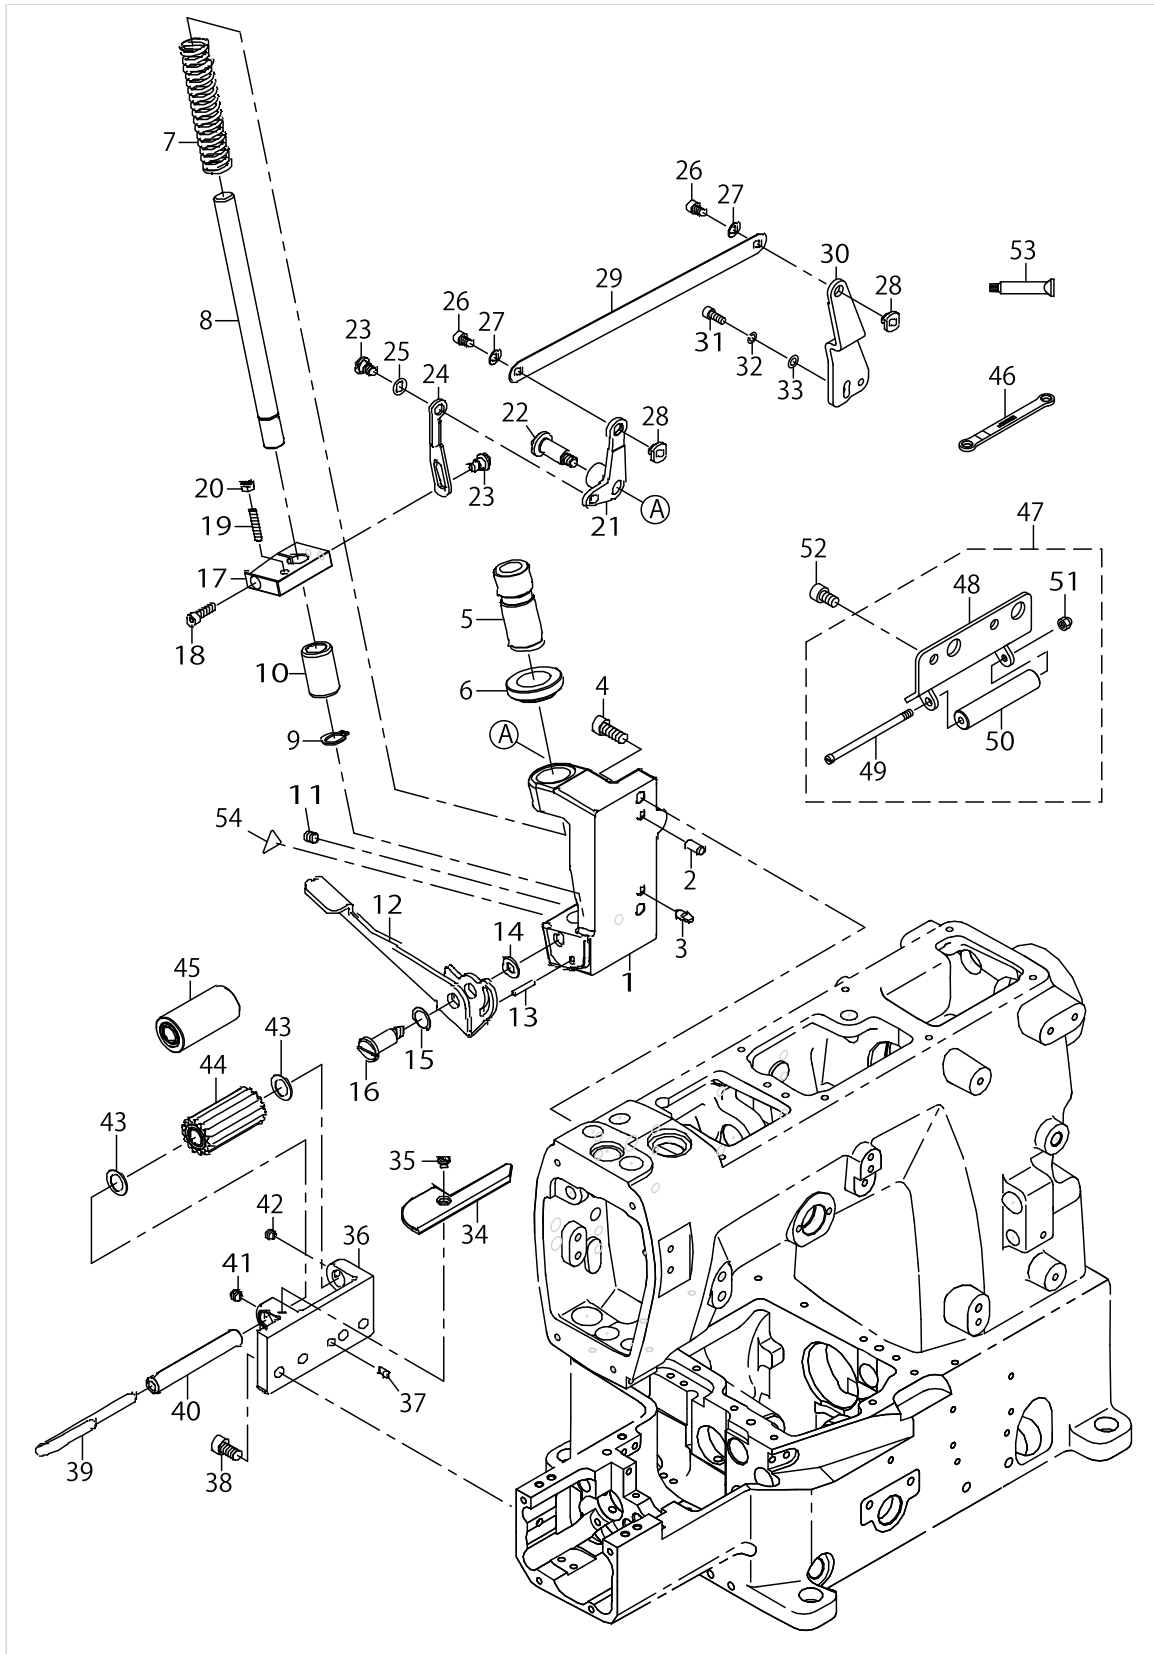

CLOTH PULLER (2)

CLOTH PULLER (2)

No.	Parts No.	Parts name	Remarks	Level	Cons	Qty
1	13471701	BRACKET_ROLLER_LIFTER				1
2	13477708	PIN_2				1
3	13474903	PIN				1
4	SM6061602TP	SCREW M6 L=16				2
5	13471800	REGULATOR				1
6	13472303	NUT				1
7	13472105	SPRING				1
8	13471909	BAR_ROLLER_PRESSER				1
9	RC1200001KP	C-SHAPED SNAP RING				1
10	13472006	ROLLER_PRESS_BAR_BUSHING				1
11	SM8060612TP	SCREW M6 L=6				1
12	13472402	LEVER_LIFTER				1
13	PS0300162KH	SPRING PIN 3X16				1
14	WP0621016SH	WASHER				1
15	WZ1052010KP	WAVED WASHER				1
16	SD0901806TP	SHOULDER SCREW				1
17	13472501	LIFTER				1
18	SM6041402TP	SCREW M4 L=14				1
19	SM8042012TP	SETSCREW				1
20	NM6040001SP	NUT M4X0.7				1
21	13472600	LIFTER_LEVER_FRONT				1
22	SD0901806TP	SHOULDER SCREW				1
23	SD0640386TP	SHOULDER SCREW				2
24	13472907	LIFTER_LEVER_LINK_SHORT				1
25	RO069180100	RUBBER RING				1
26	SM6040602TP	SCREW M4 L=6				2
27	WP0430801SC	WASHER 4.3X9X0.8				2
28	13473004	COLLAR_LIFTER_LEVER				2
29	13473103	LIFTER_LEVER_LINK_LONG				1
30	13473202	LIFTER_LEVER				1
31	SM6041002TP	SCREW M4 L=10				2
32	WS0410002KP	SPRING WASHER				2
33	WP0450000SD	WASHER 4.5X8X0.5				2
34	40037362	FEED PLATE				1
35	SM6040450TP	SCREW M4 L=4				1
36	40037196	LOWER ROLLER BRCKET				1
37	13302500	DOWEL PIN 2				1
38	SM6061202TP	SCREW M6 L=12				2
39	13475306	CLOTH_GUARD				1
40	40037270	LOWER ROLLER SHAFT				1
41	SM8050612TP	SCREW M5X6				1
42	SM8050412TP	SCREW M5 L=4				1
43	13475603	WASHER_PLASTIC				2
44	13476957	LOWER_ROLLER_ASSY	FOR PL10			1
45	40024302	LOWER_ROLLER_ASSY	FOR PL11			1
46	13160007	RING SPANNER	ACCESSORIES PARTS			1
47	40026581	REAR_ROLLER_ASSY_1	ACCESSORIES PARTS			1