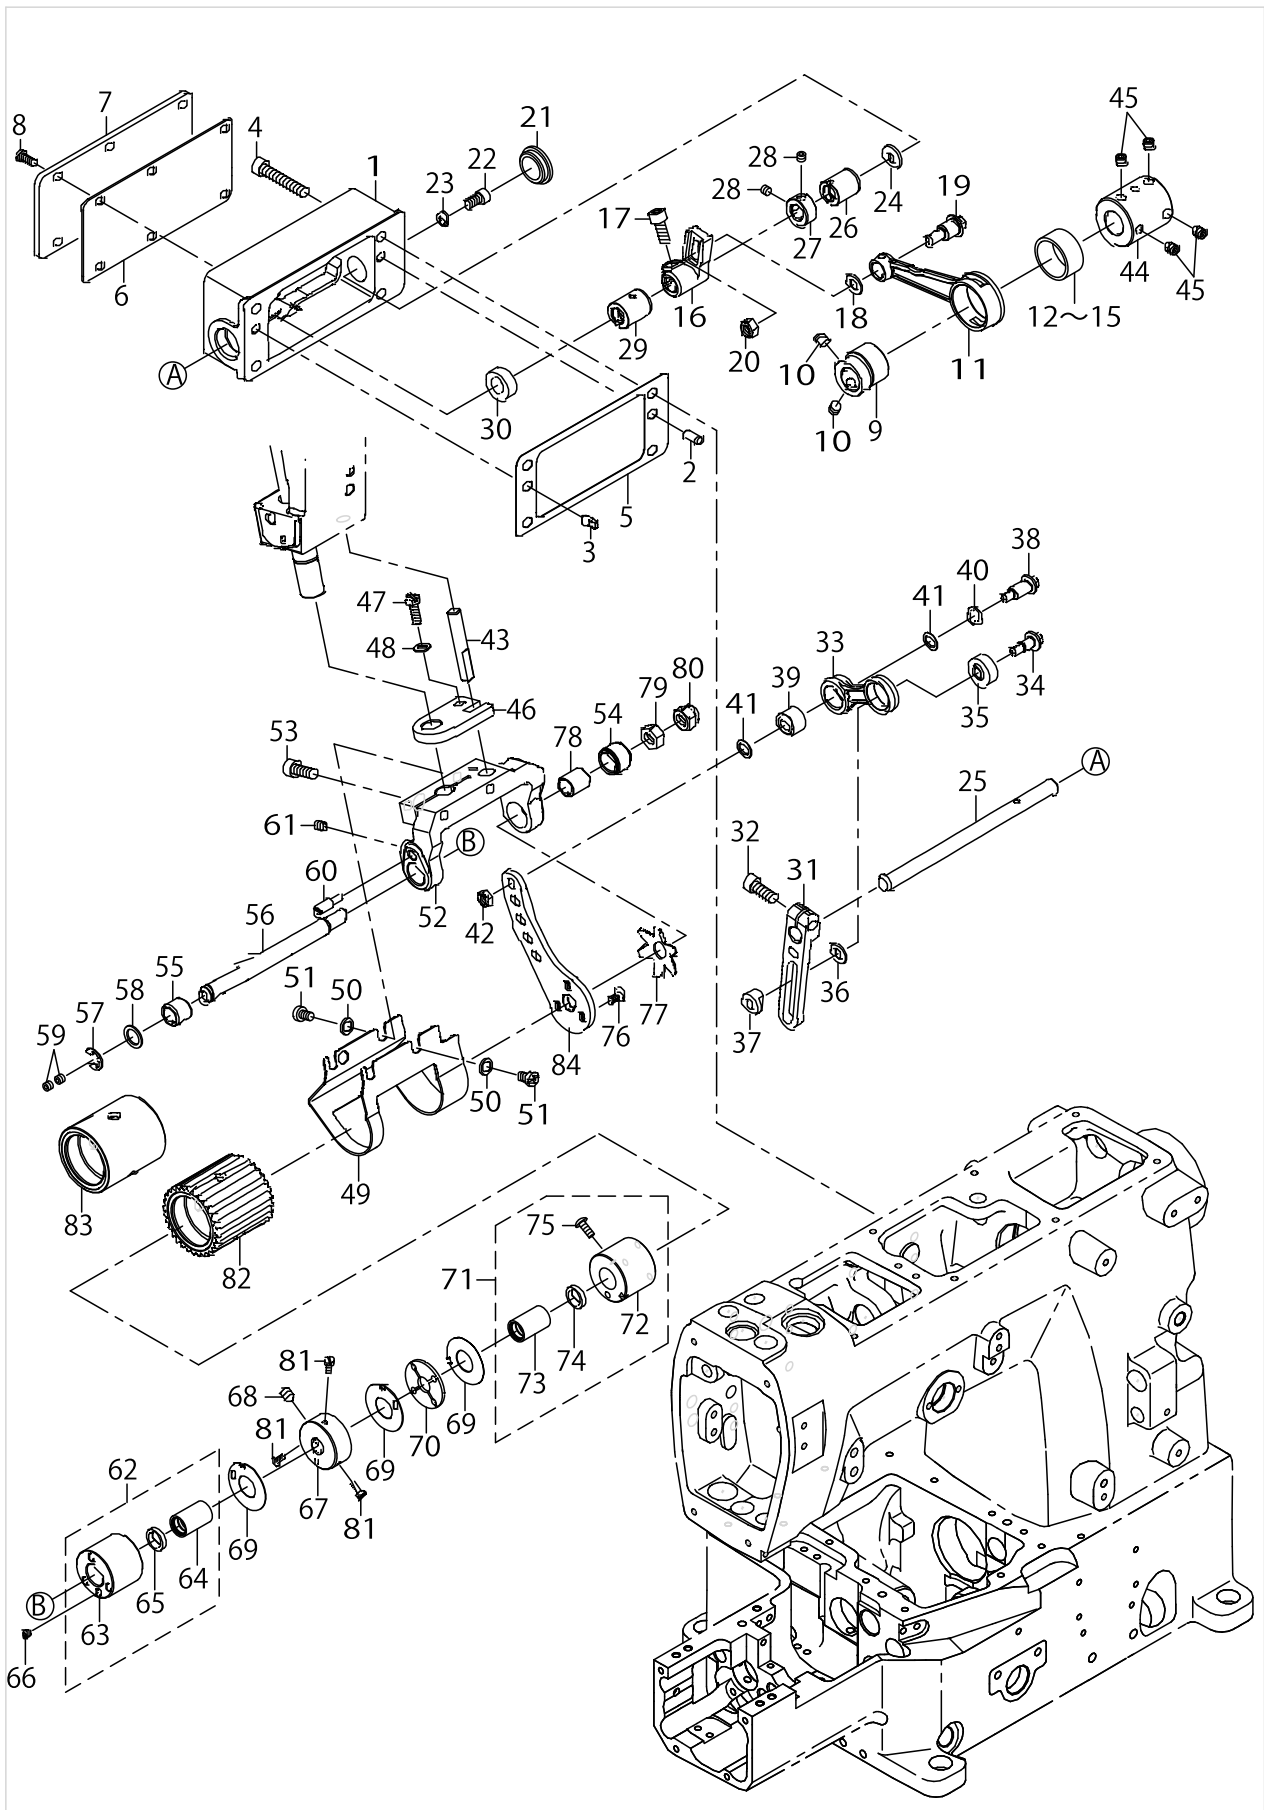

## CONTENTS

---

CLOTH PULLER (1).....	1
CLOTH PULLER (2).....	5
HOW TO MAKE USE OF THIS PARTS LIST .....	9

CLOTH PULLER (1)

CLOTH PULLER (1)

No.	Parts No.	Parts name	Remarks	Level	Cons	Qty
1	13470000	HOUSING_PULLER_DRIVE				1
2	13477708	PIN_2				1
3	13474903	PIN				1
4	SM6063502TP	SCREW M6 L=35				4
5	13470109	GASKET_HOUSING				1
6	13470208	GASKET_PULLER_COVER				1
7	13470307	PULLER_COVER				1
8	SM4041055SP	SCREW				6
9	13470505	PULLER_DRIVE_ECCENTRIC				1
10	SM8060552TP	SCREW M6 L=5				2
11	13470604	CONNECTING_ROD				1
12	B1426180A00	NEEDLE BEARING (A)	SELECTIVE PARTS			1
13	B1426180B00	NEEDLE BEARING (B)	SELECTIVE PARTS			1
14	B1426180C00	NEEDLE BEARING (C)	SELECTIVE PARTS			1
15	B1426180D00	NEEDLE BEARING (D)	SELECTIVE PARTS			1
16	13470703	ADJUSTING_LEVER				1
17	SM6061402TP	SCREW M6 L=14				1
18	WP0621016SH	WASHER				1
19	13470802	ADJ_LEVER_HINGE_SCREW				1
20	NM6060001CP	NUT M6				1
21	TA2050406R0	RUBBER PLUG				1
22	SM6051002TP	SCREW M5X0.8 L=10				1
23	WS0510002KP	SPRING WASHER 5.1X9.2X1.3				1
24	WP0522016SH	WASHER				1
25	13470901	ROLLER_SHAFT				1
26	13324504	BUSHING REAR				1
27	CS1000881TP	THRUST COLLAR				1
28	SM8050412TP	SCREW M5 L=4				2
29	13324603	BUSHING FRONT				1
30	23612609	FEED CHANGING SHAFT OIL SEAL				1
31	13471008	ROLLER_DRIVE_ARM				1
32	SM6061602TP	SCREW M6 L=16				1
33	13471305	ROLLER_DRIVE_LINK				1
34	13471503	LINK_HINGE_SCREW				1
35	13475801	RODEND				1
36	WP0551016SH	WASHER 5.5X13X1				1
37	13471602	NUT_ROLLER_DRIVE_LINK				1
38	13477401	LINK_HINGE_SCREW_2				1
39	SB308001600	BEARING				1
40	RO078190100	RUBBER RING				1
41	WP0820516SP	WASHER 11.6X8.2X0.6				2
42	NM6050001SP	NUT M5				1
43	13472204	GUIDE_PIN				1
44	13470406	JOINT				1
45	SM8060612TP	SCREW M6 L=6				4
46	13473509	GUIDE_PLATE				1
47	SM9051400SN	HEXAGON BOLT				1