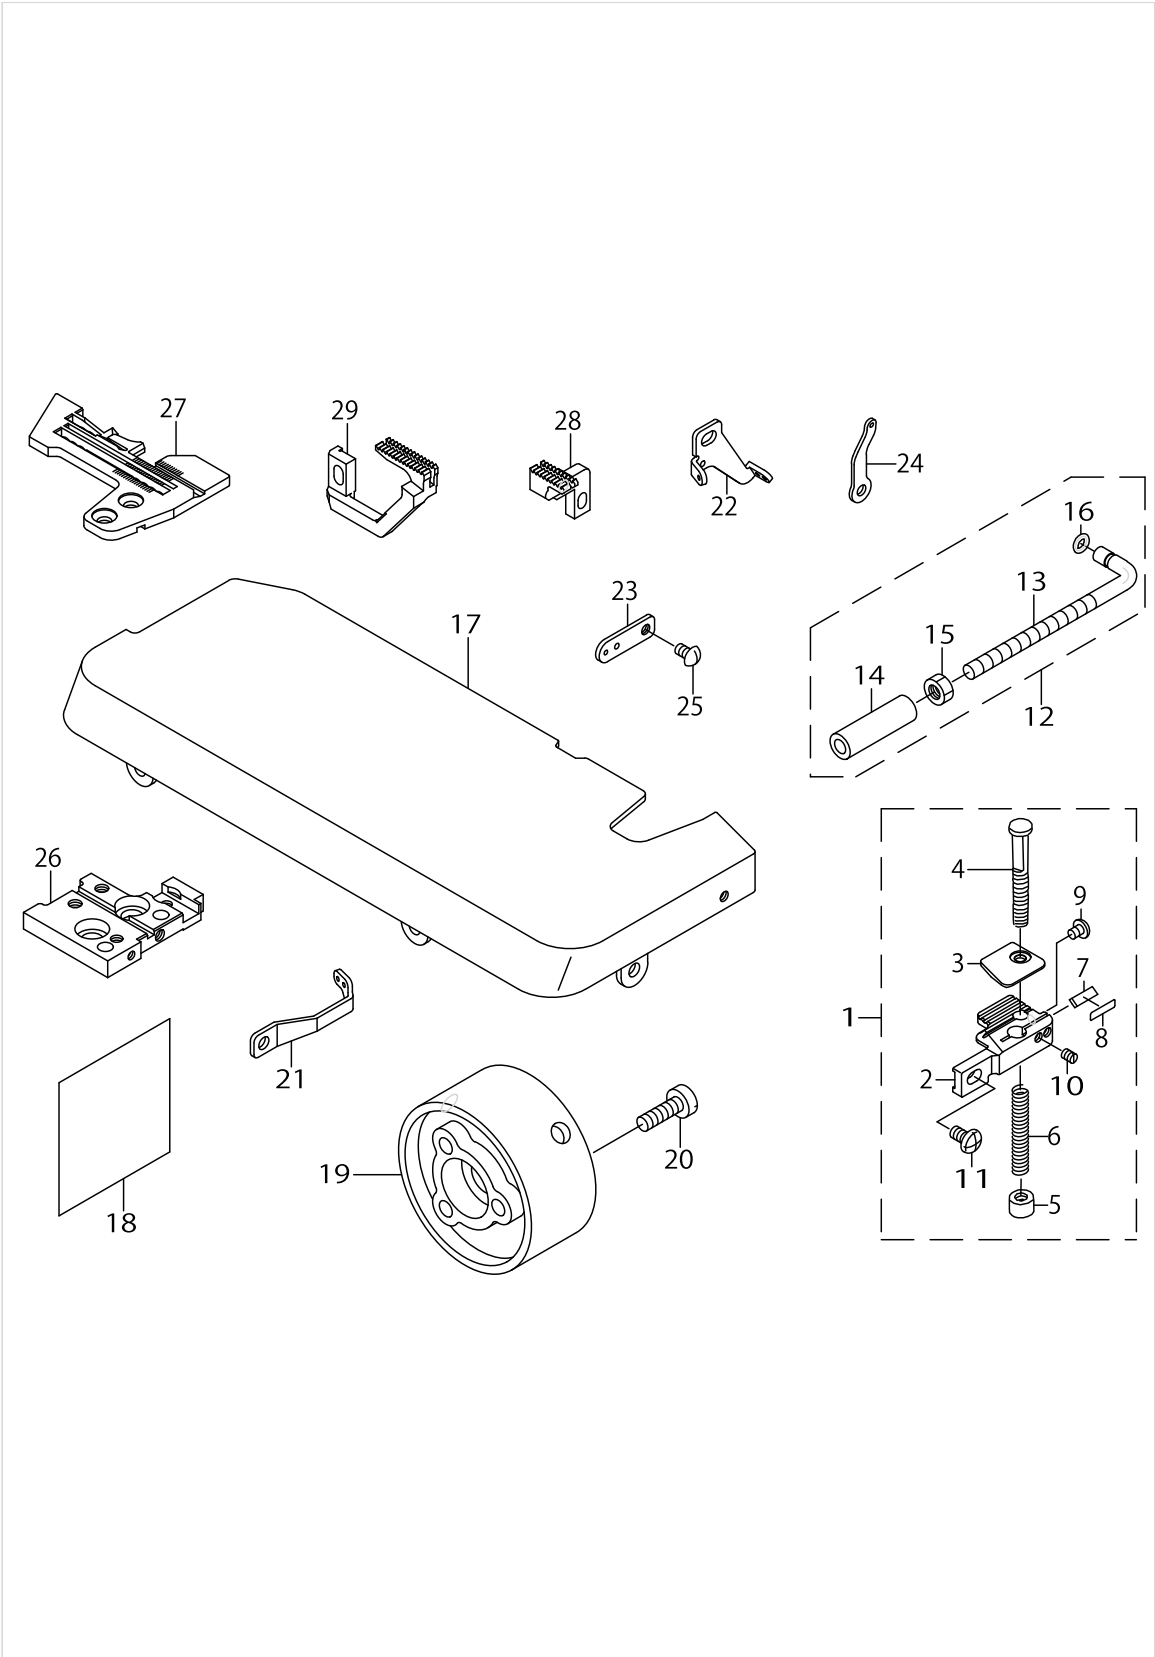

# PARTS LIST

Published:09/10/2017

## CONTENTS

---

Z192 (HAND OPERATED CHAIN-OFF THREAD ROLLING-IN DEVICE) .....	1
HOW TO MAKE USE OF THIS PARTS LIST .....	3

Z192 (HAND OPERATED CHAIN-OFF THREAD ROLLING-IN DEVICE)

Z192 (HAND OPERATED CHAIN-OFF THREAD ROLLING-IN DEVICE)

No.	Parts No.	Parts name	Remarks	Level	Cons	Qty
1	MAZ192010A0	ROLL UP DEVICE ASM.				1
2	MAZ19202000	REAR PRESSER ROLL UP BASE		*		1
3	MAZ19203000	PRESSER PLATE		*		1
4	MAZ08204000	REAR PRESSER REGULATING SHAFT		*		1
5	MAZ08205000	REAR PRESSER REGULATING KNOB		*		1
6	MAZ08206000	REAR PRESSER REGULATING SPRING		*		1
7	MAZ08211000	KNIFE		*		1
8	MAZ08212000	KNIFE PRESSER		*		1
9	SS4080415SP	SCREW 1/8-44 L=4		*		1
10	SS8080410TP	SCREW 1/8-44 L=3.5		*		2
11	SM4040755SP	SCREW		*		1
12	MAZ192040A0	CIRCUMFERENCE STOPPER ASM.				1
13	MAZ19204000	CIRCUMFERENCE STOPPER		*		1
14	D2527232D00	SLEEVE		*		1
15	NM6050001SP	NUT M5		*		1
16	RO040100210	O-RING		*		1
17	12403457	CLOTH BASE COMPL.				1
18	12405809	THREADING DIAGRAM				1
19	12411005	FLYWHEEL				1
20	SM6051600SP	SCREW M5 L=16				3
21	12436309	LOOPER BALANCE(LEFT)				1
22	12436408	LOOPER THREAD GUIDE(INNER)				1
23	12436606	LOWER LOOPER THREAD GUIDE				1
24	12436903	THREAD GUIDE(LEFT)				1
25	SS3090610SP	SCREW 9/64-40 L=6				1
26	12447603	THROAT PLATE BASE				1
27	R4200L2EE00	THROAT PLATE				1
28	12476800	MAIN FEED DOG				1
29	12479101	DIFFERENTIAL FEED DOG				1

## HOW TO MAKE USE OF THIS PARTS LIST

1.As to "#01" and "#02" refer to the "Note" given at the bottom of the respective pages.

2.Codes on the "Qty" column

- Each numeral indicates the number of parts required.
- "0.1" and "2.5" indicate the length (in meters) of the respective parts.