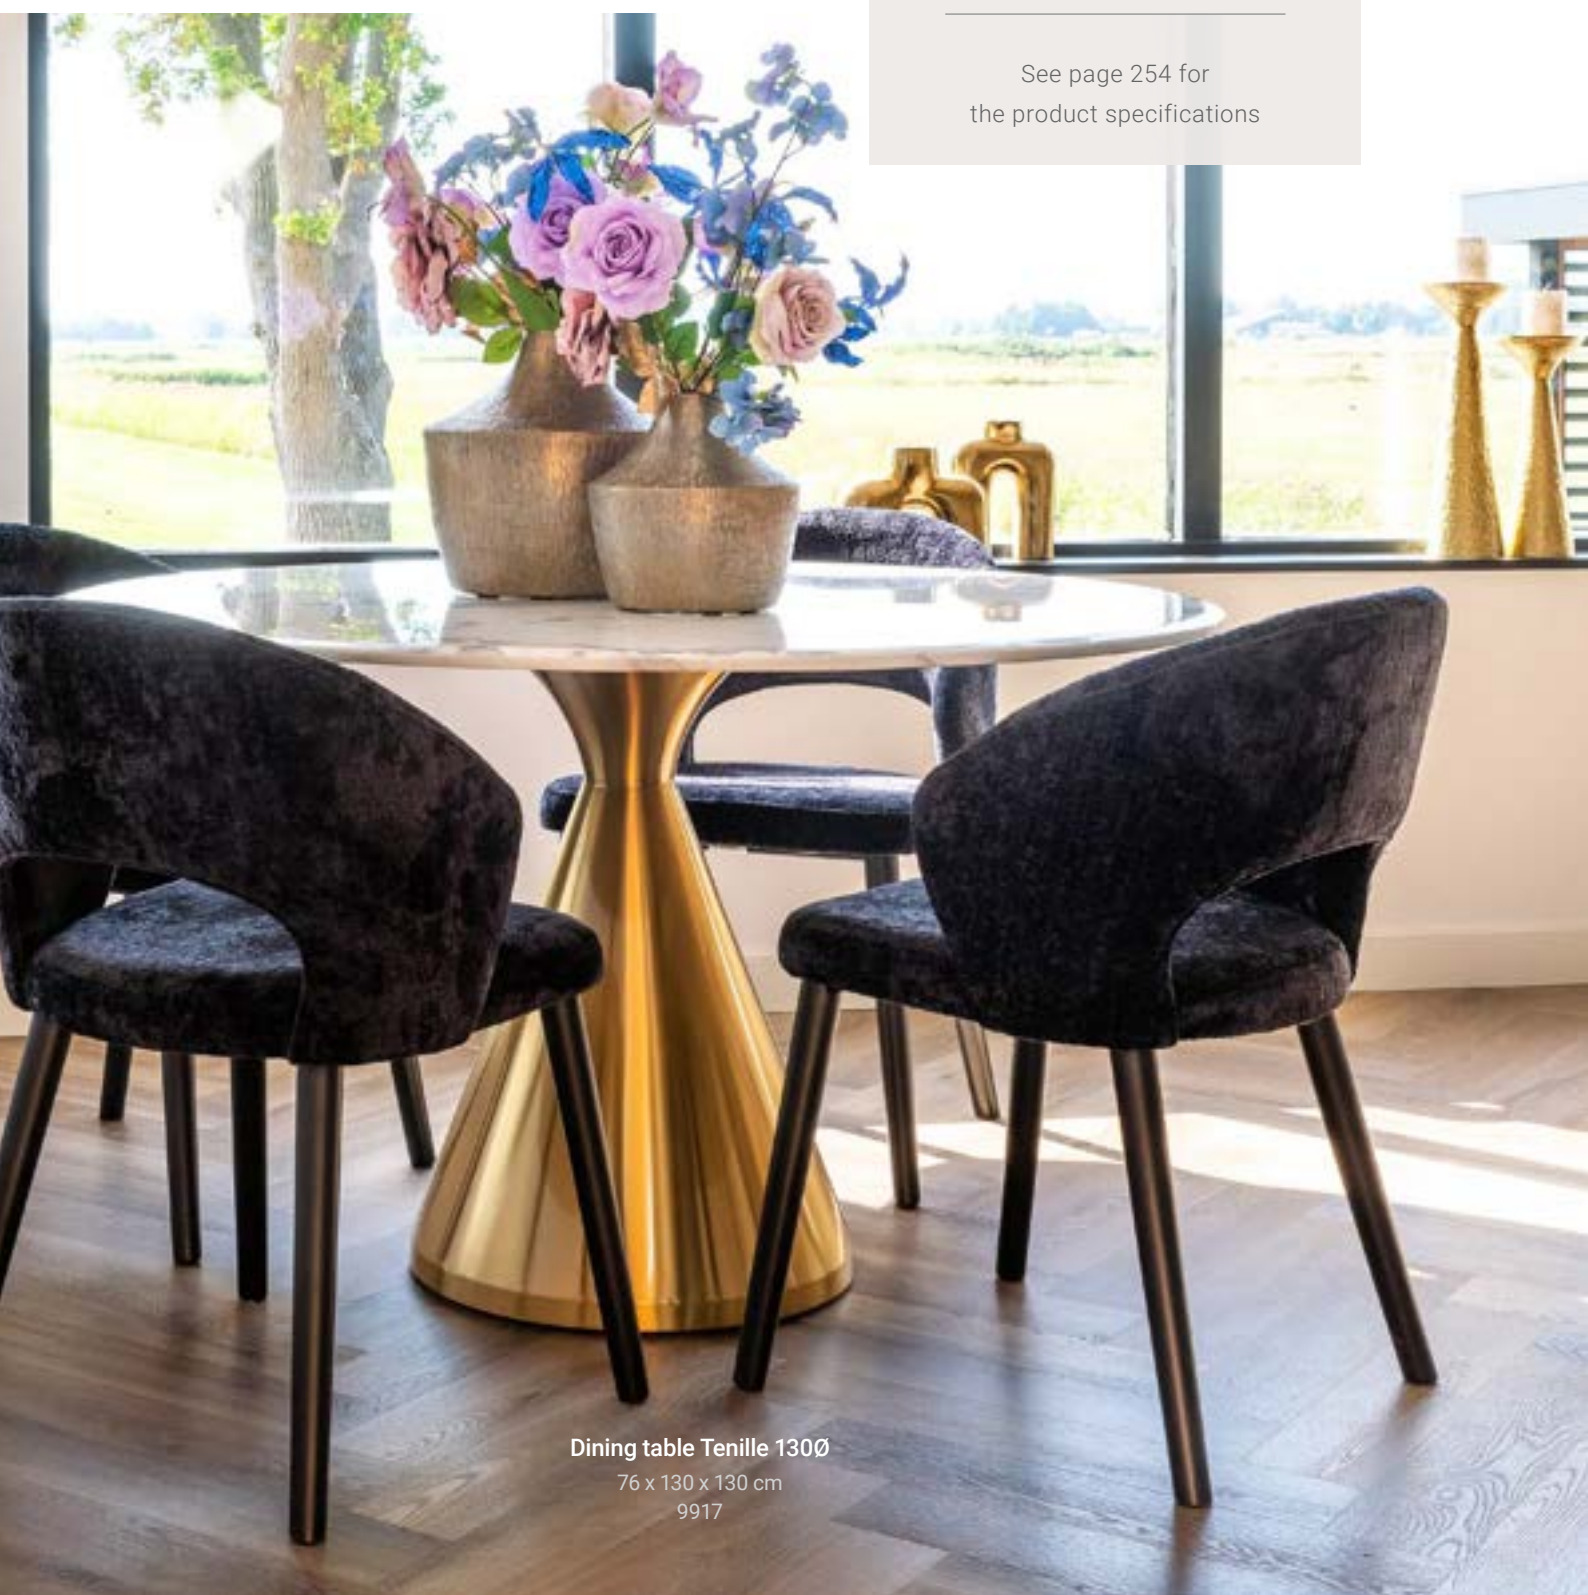

Collection Faux Marble

See page 254 for
the product specifications

Dining table Tenille 1300
76 x 130 x 130 cm
9917