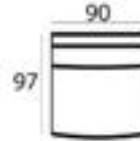

80 x 90 x 97 cm
FRATELLI-1,5ZA