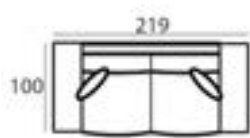

## Material

Seats: cold foam, chopped foam, fiber padding, upholstery  
 Back cushions: ballfiber and chopped foam mix, upholstery.

89 x 137 x 100 cm  
**SANTOS-1,5**

89 x 219 x 100 cm  
**SANTOS-2,5**

89 x 192 x 100 cm  
**SANTOS-2,5AL**