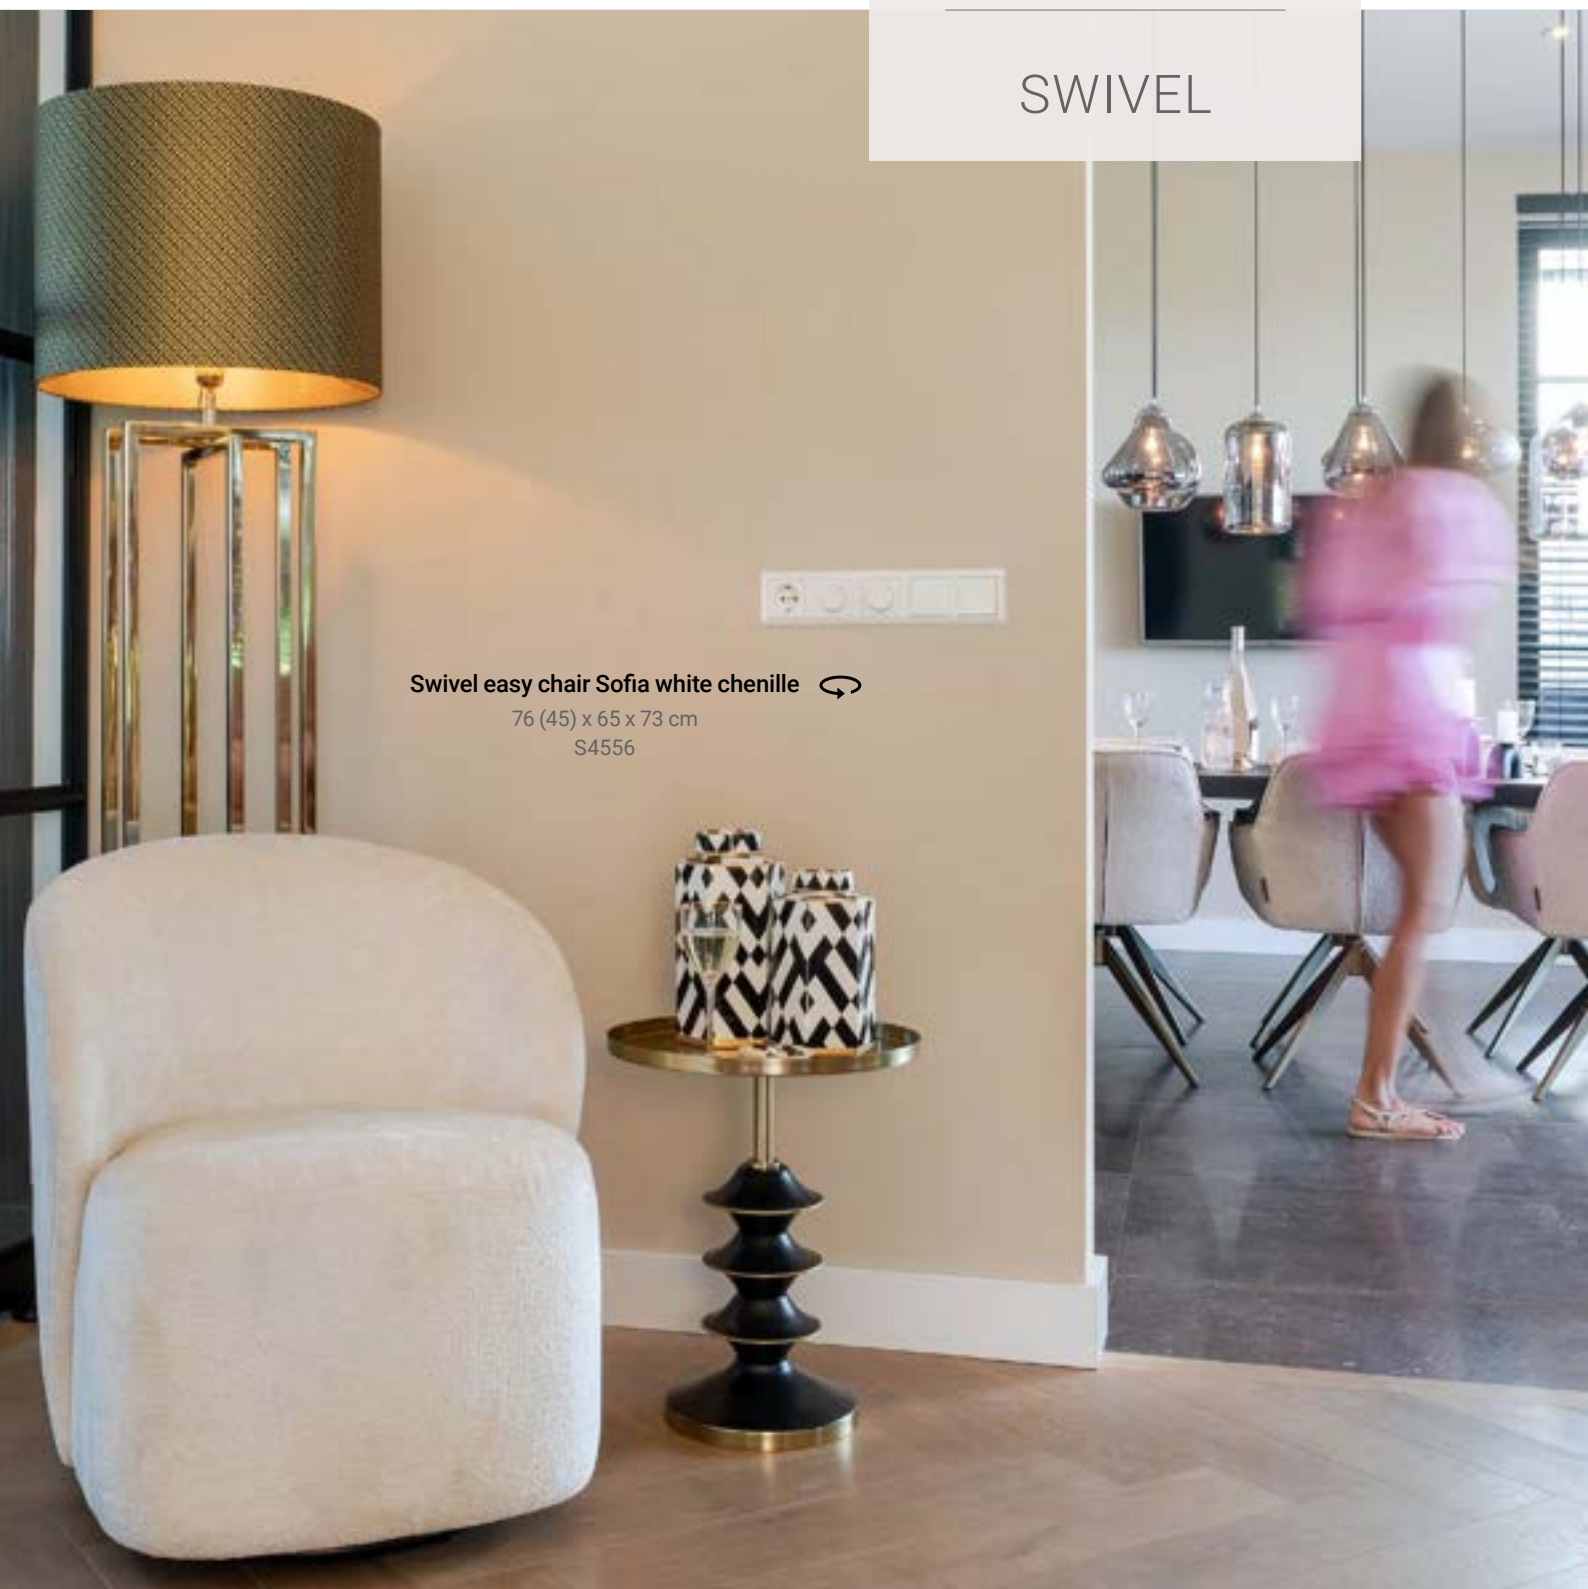

# Collection Easy Chairs

SWIVEL

Swivel easy chair Sofia white chenille 

76 (45) x 65 x 73 cm  
S4556

A modern interior scene featuring a swivel chair, a lamp, and a window. The swivel chair is upholstered in light-colored velvet with a tufted design. Behind it stands a tall lamp with a leopard-print shade and a metallic, scale-like base. To the right, a window looks out onto greenery, with a leopard-print cushion visible on another piece of furniture.