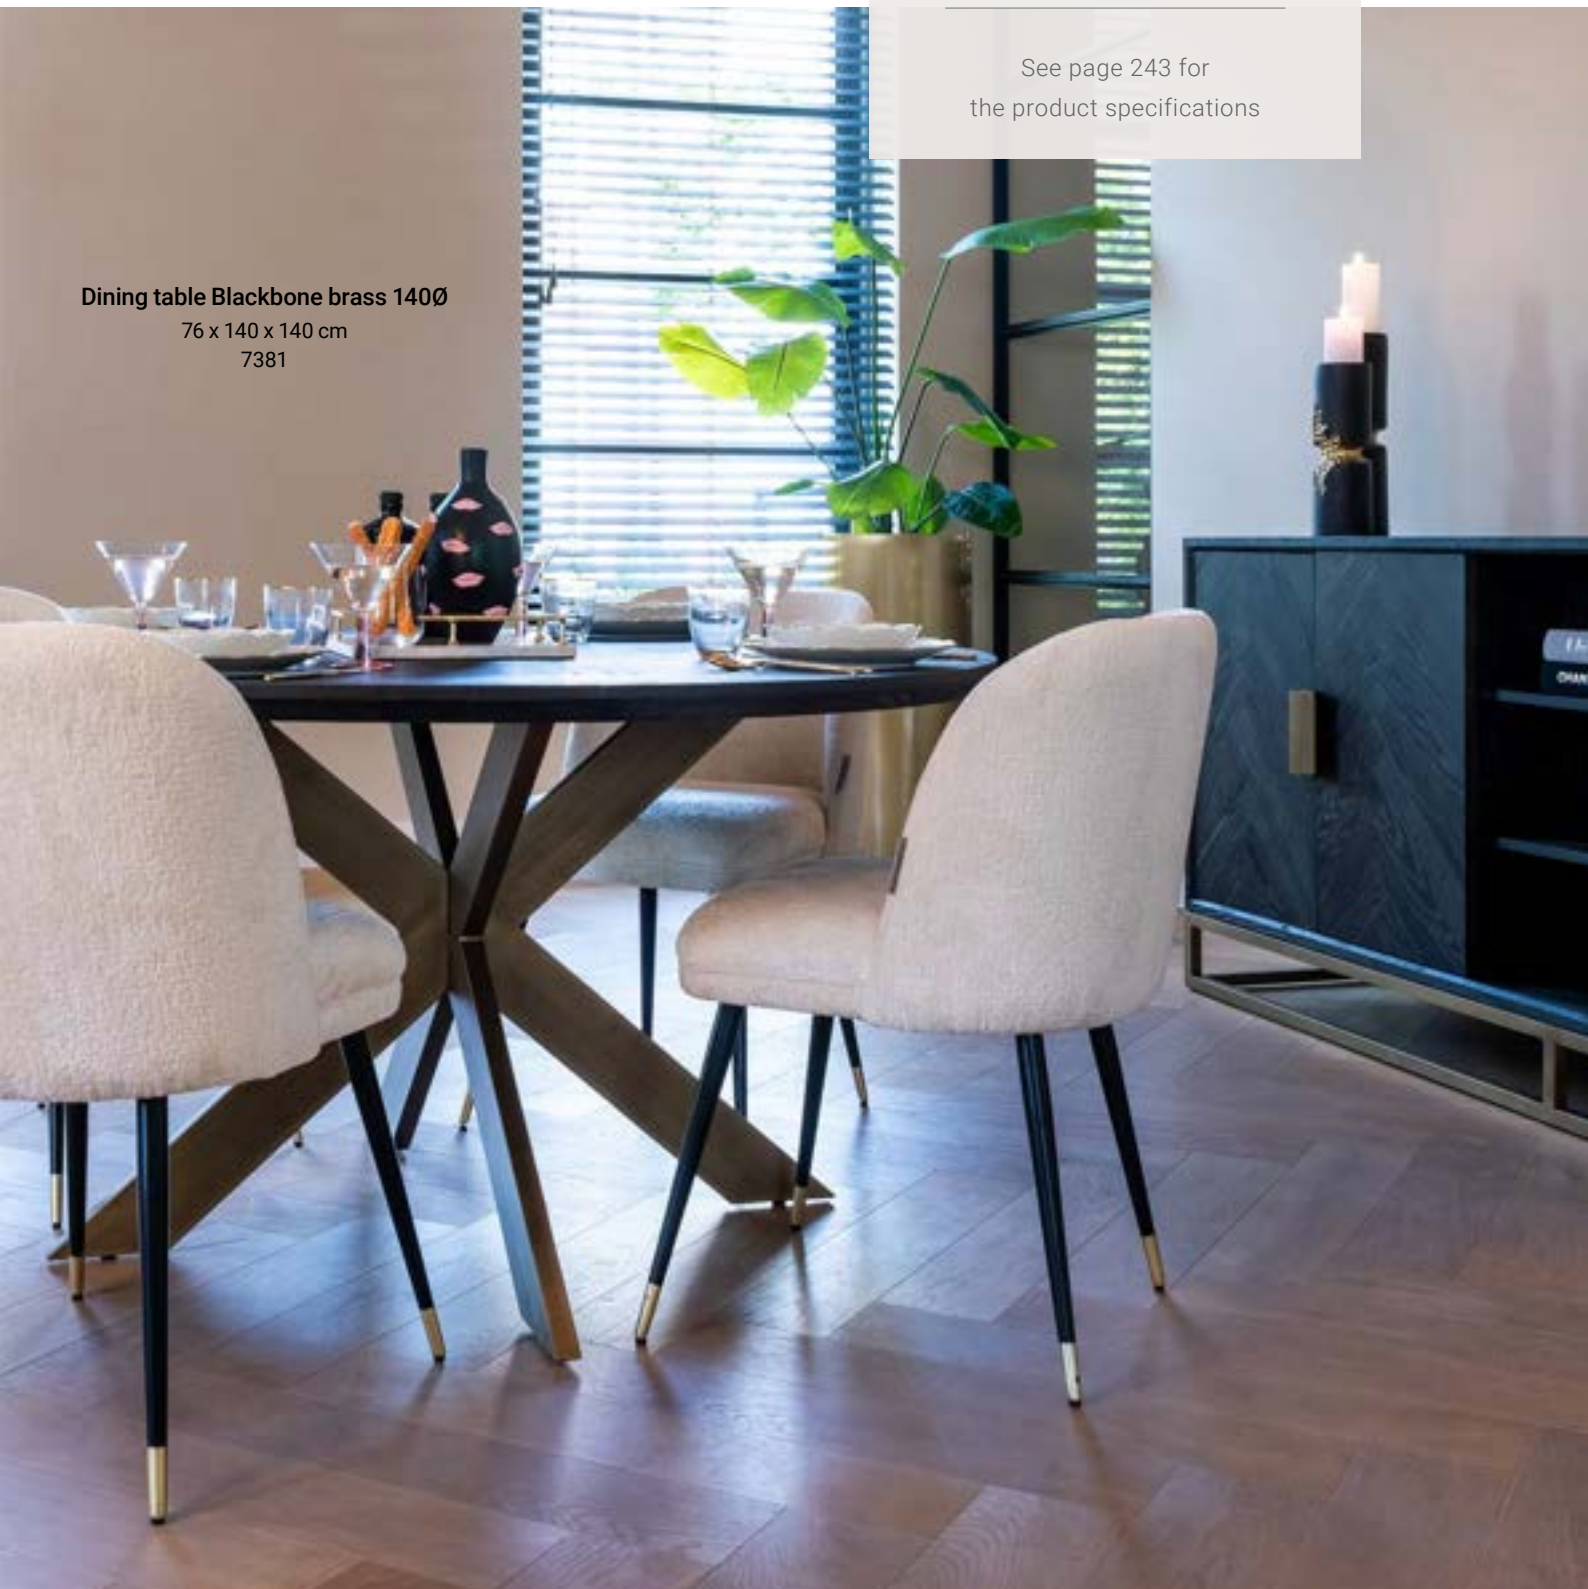

Collection Blackbone Brass

See page 243 for
the product specifications

Dining table Blackbone brass 140Ø

76 x 140 x 140 cm

7381