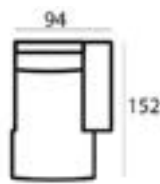

80 x 94 x 152 cm
FRATELLI-LCH75R