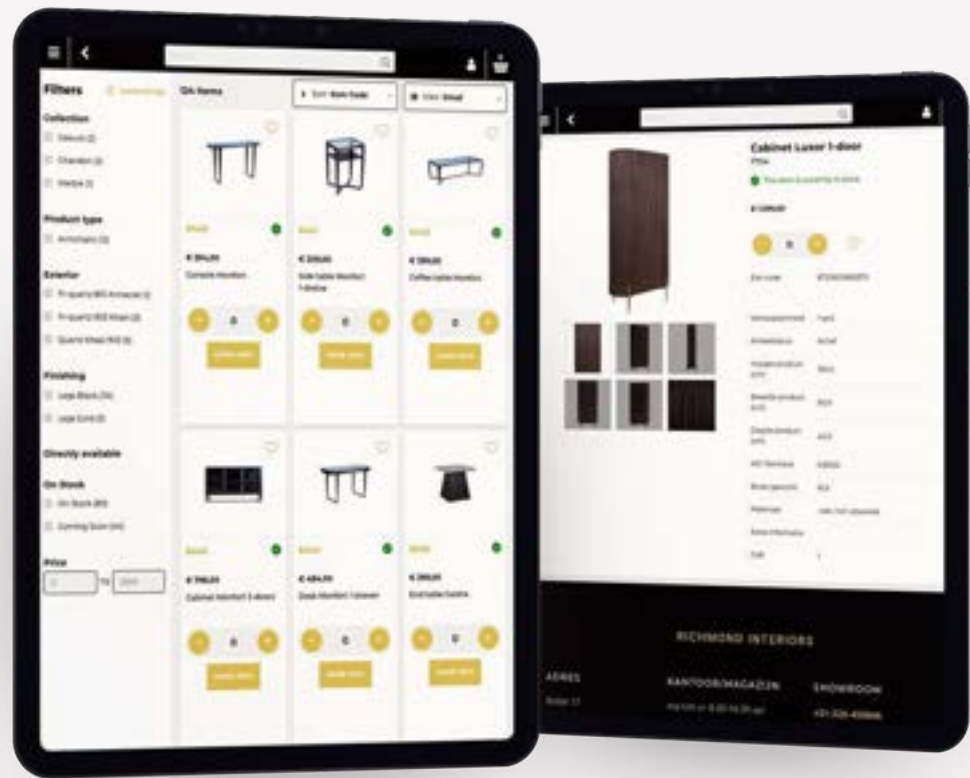

To login to your account just scan the QR code or enter www.richmondinteriors.nl/b2b in your webbrowser. If you don't have an account yet, you can request one at sales@richmondinteriors.nl

Order online B2B webshop