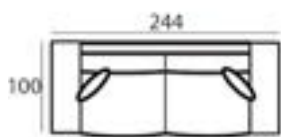

89 x 244 x 100 cm
SANTOS-3