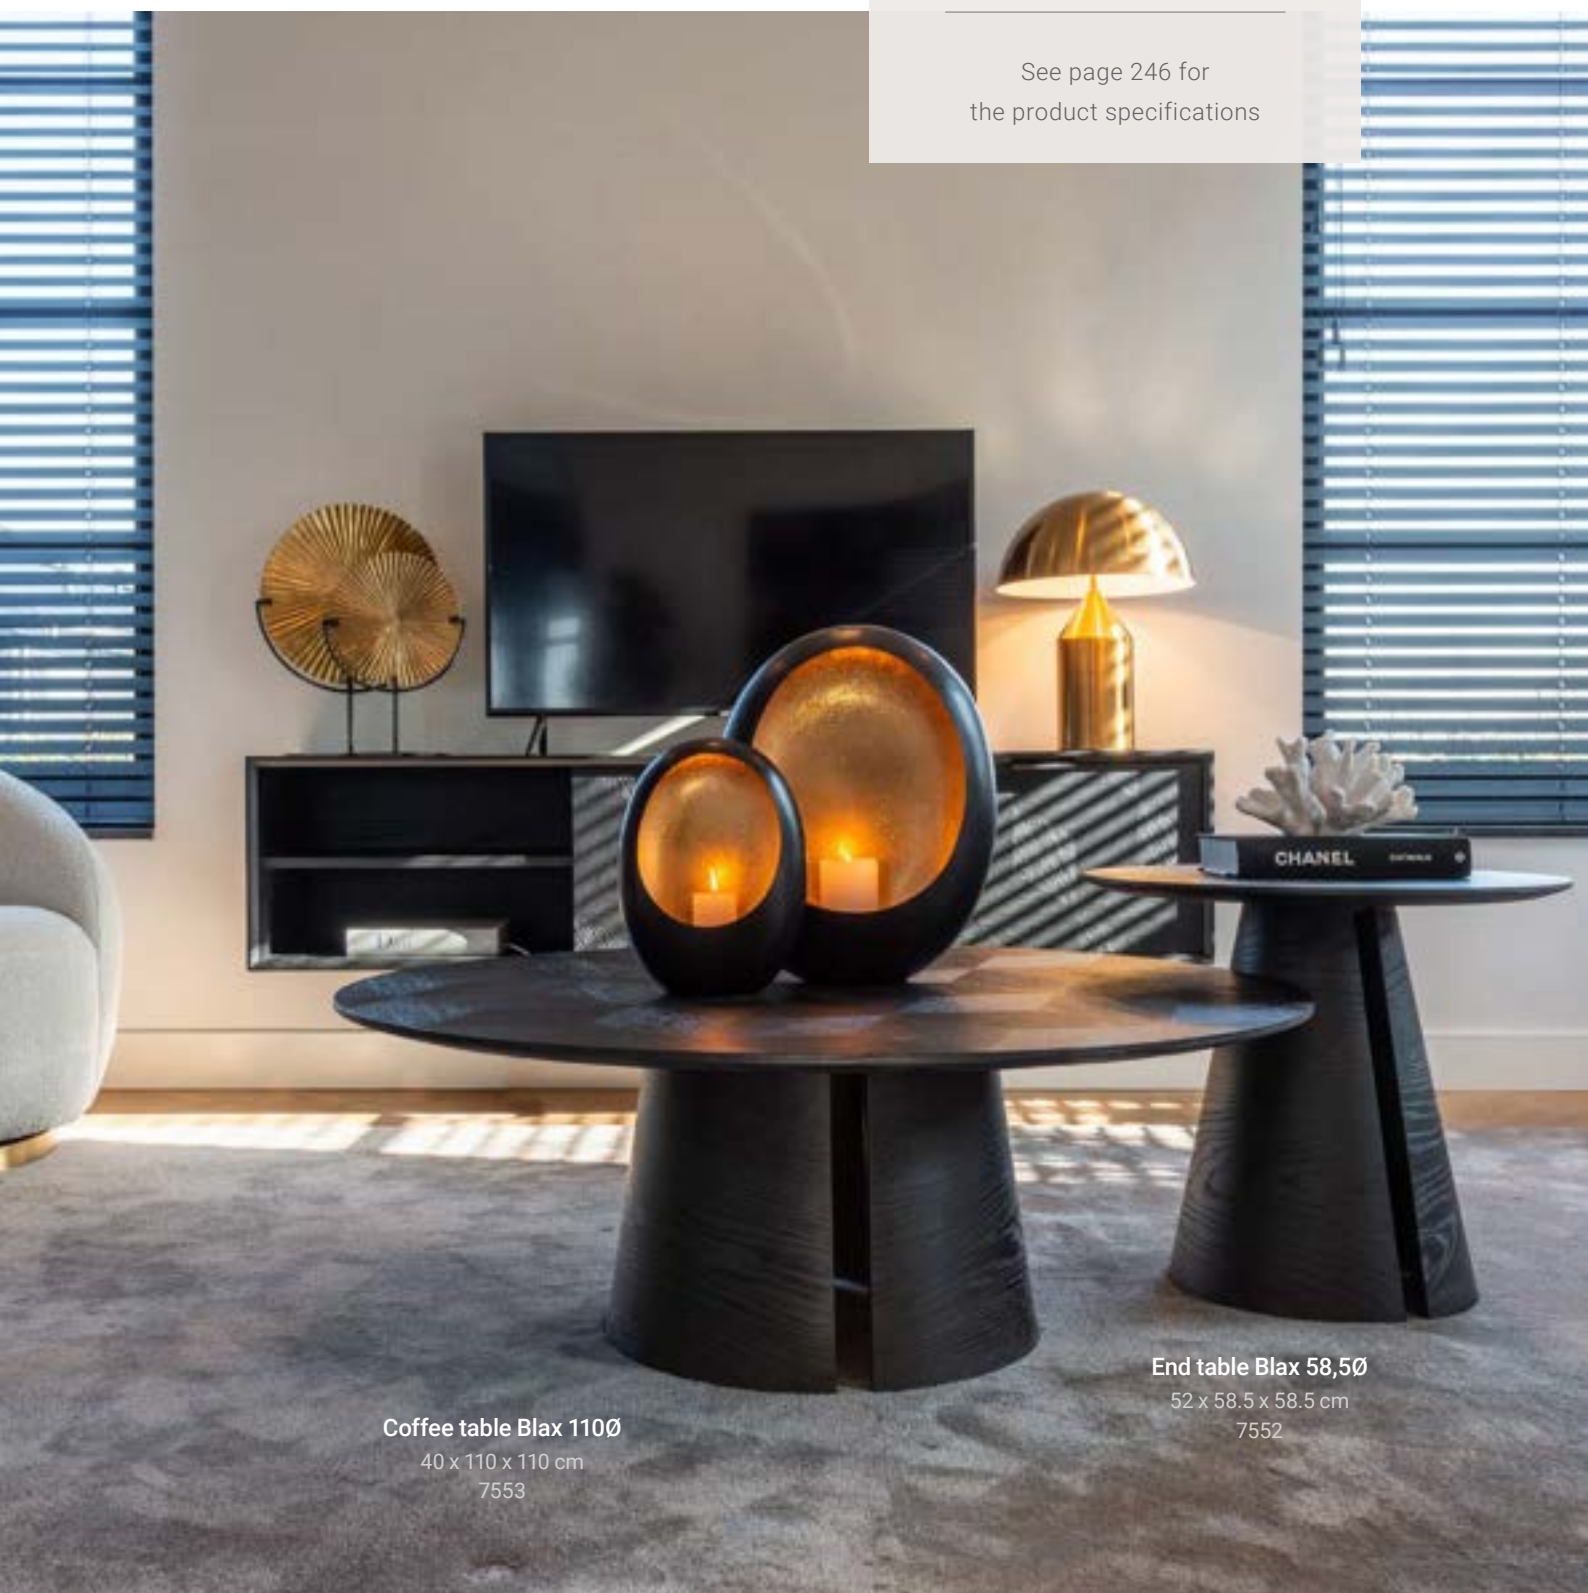

Collection Blax

See page 246 for
the product specifications

Coffee table Blax 110Ø

40 x 110 x 110 cm
7553

End table Blax 58,5Ø

52 x 58.5 x 58.5 cm
7552