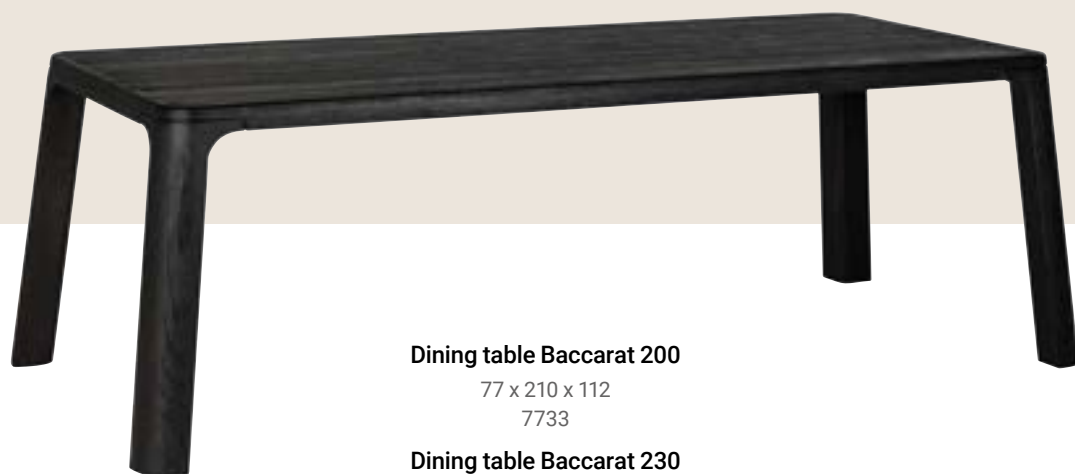

# Collection Baccarat

See page 242 for  
the product specifications

**Dining table Baccarat 230**

77 x 240 x 112 cm

7734

**Coffee table Patagonia**

44 x 100 x 100 cm

7709

Take it to  
the next level

**Cabinet Baccarat 2-doors**

230 x 90 x 46 cm  
7732

**Coffee table Baccarat set of 2**

42 x 92 x 92 cm  
7730

**Coffee table Baccarat**

42 x 100 x 100 cm  
7735

**Dining table Baccarat 200**

77 x 210 x 112  
7733

**Dining table Baccarat 230**

77 x 240 x 112  
7734

# Collection Bliss

See page 247 for  
the product specifications

Bone inlay refers to an ancient decorative technique that involves embedding delicate, hand carved pieces of bone into the surface of an object. Add brass details and bases and the result is a beautiful and sophisticated combination.