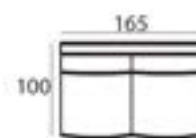

89 x 165 x 100 cm
SANTOS-2,5ZA