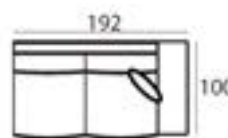

## Material

Seats: cold foam, chopped foam, fiber padding, upholstery  
 Back cushions: ballfiber and chopped foam mix, upholstery.

89 x 137 x 100 cm  
**SANTOS-1,5**

89 x 219 x 100 cm  
**SANTOS-2,5**

89 x 192 x 100 cm  
**SANTOS-2,5AL**