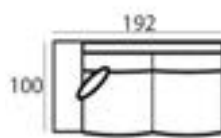

## Material

Seats: cold foam, chopped foam, fiber padding, upholstery  
 Back cushions: ballfiber and chopped foam mix, upholstery.

89 x 137 x 100 cm  
**SANTOS-1,5**

89 x 219 x 100 cm  
**SANTOS-2,5**

89 x 192 x 100 cm  
**SANTOS-2,5AL**