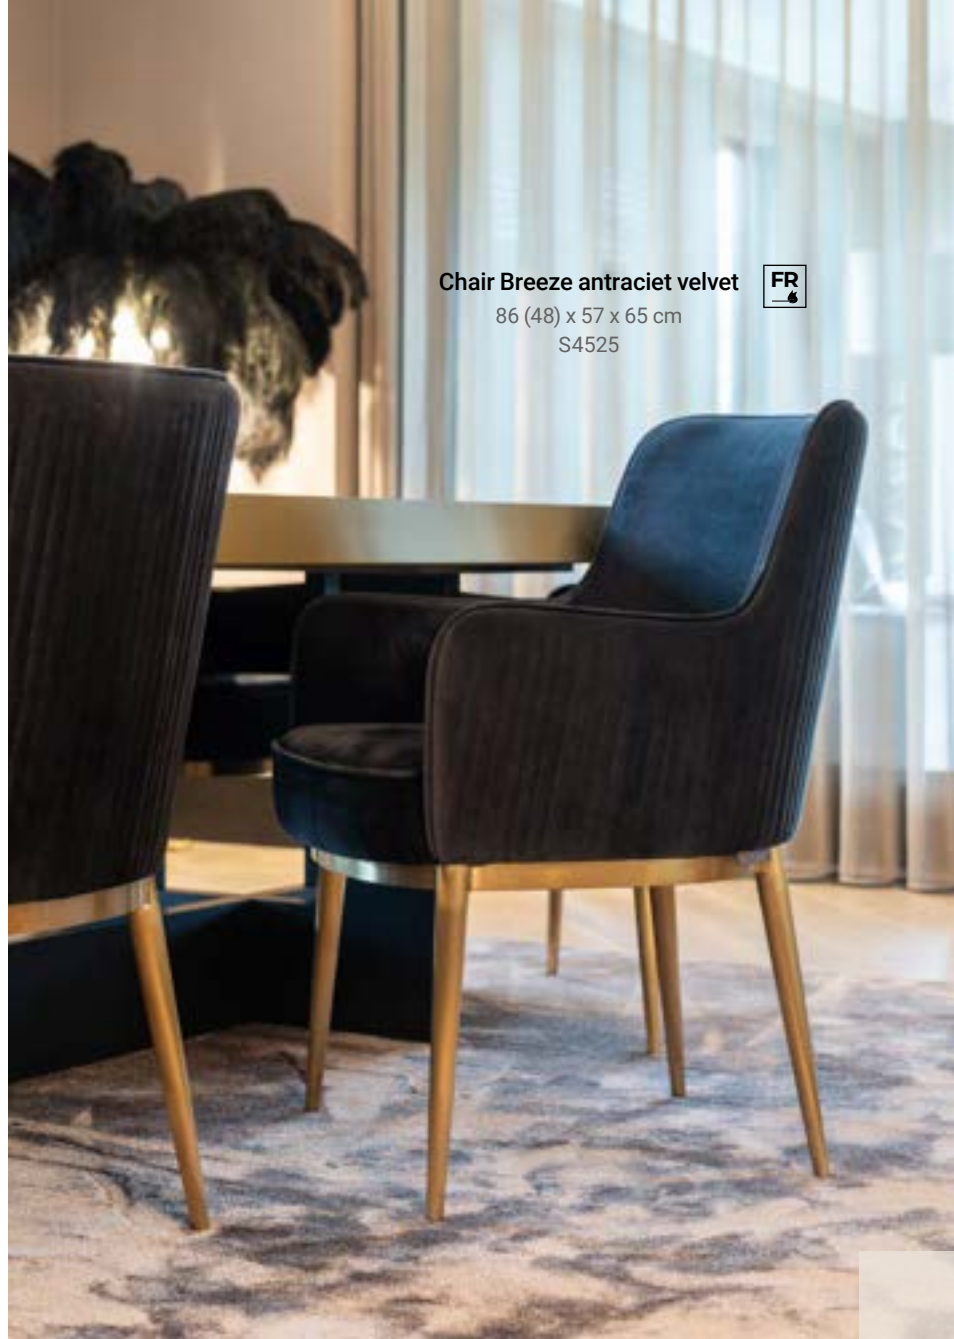

Chair Breeze antraciet velvet

86 (48) x 57 x 65 cm
S4525

86 (48) x 57 x 65 cm
S4525