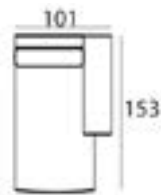

combine to your wishes  
 with the many  
 different modules

See page 268 for all available fabrics.

88 x 101 x 153 cm  
ROXANNE-LCH75L

88 x 101 x 153 cm  
ROXANNE-LCH75R

88 x 115 x 153 cm  
ROXANNE-LCH90L