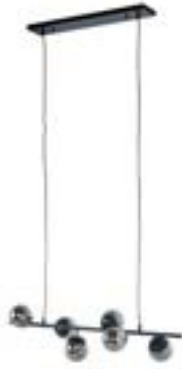

Hanging lamp Bente smoked
26 x 107.5 x 30 cm
-HL-0145